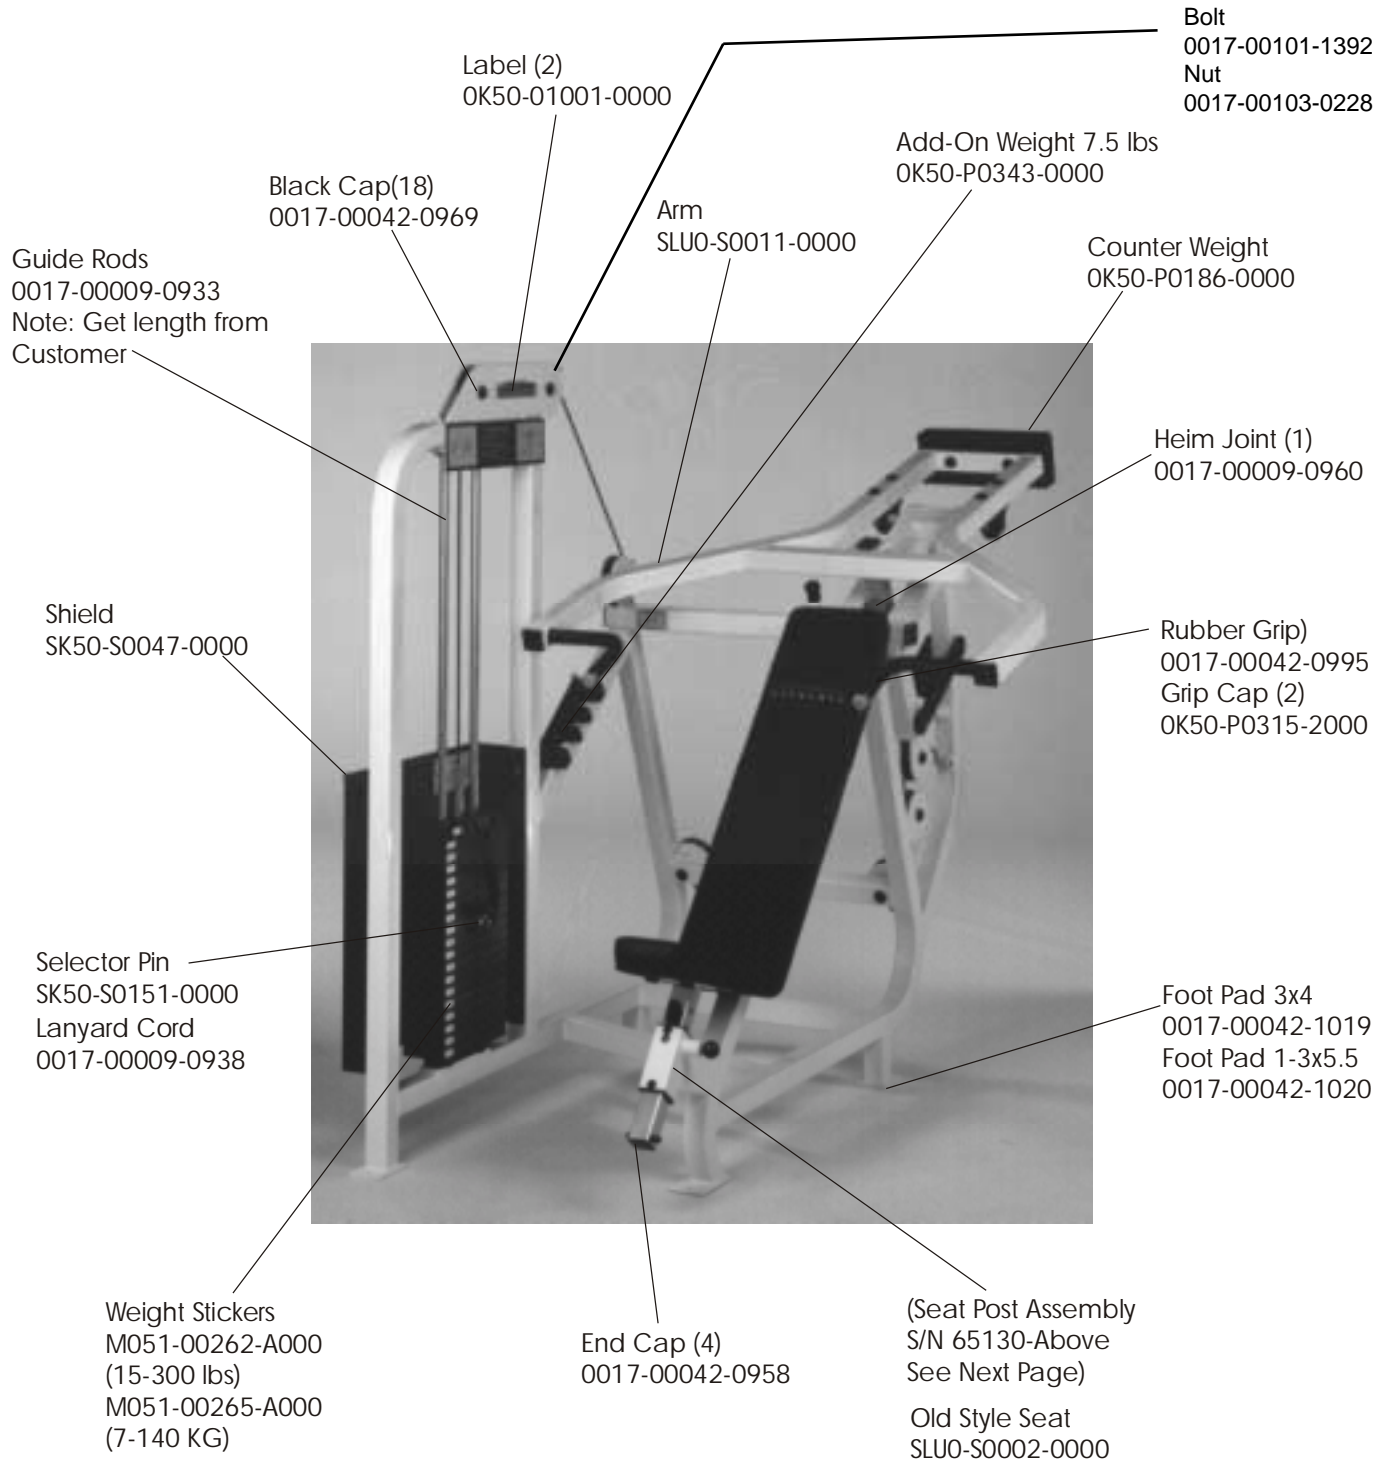

STRENGTH 9000 SERIES TRAINING EQUIPMENT

SU10 Incline Chest Press

STRENGTH 9000 SERIES TRAINING EQUIPMENT

SU10 Incline Chest Press

STRENGTH 9000 SERIES TRAINING EQUIPMENT

SU10 Incline Chest Press

Thick Nylon Washer
0017-00104-0349
Bolt 2-1/2"
0017-00101-1417
Large Teflon Bushing
0017-00009-1027

Bushing
FB31-M0045-0000

Bolt
0017-00101-1431

Nylon Washer
0017-00104-0373

Stop
SU10-S0008-0000

Linkage
OK50-P0424-0000

HEIM Joint Assembly

| | |
|-----------------|-----------------|
| HEIM Joint | Washer, Small |
| 0017-00009-0960 | 0017-00104-0359 |
| Jam Nut | Washer, Large |
| 0017-00108-0240 | 0017-00104-0352 |
| Shoulder Bolt | Nut 5/16" |
| 0017-00101-1409 | 0017-00103-0232 |
| Nylon Washer | |
| 0017-00104-0349 | |

Pulley Plate
OK50-P0125-0000

STRENGTH 9000 SERIES TRAINING EQUIPMENT

SU10 Incline Chest Press

STRENGTH 9000 SERIES TRAINING EQUIPMENT

SU10 Seat Post Assembly - S/N 65130-Above

| BILL OF MATERIALS | | | |
|-------------------|------|-----------------|--------------------------------|
| Item No. | Qty. | Part Number | Description |
| 1 | 1 | AK50-S0028-0000 | Seat post assembly |
| 2 | 1 | OK50-P0547-0000 | Front striker plate (14 notch) |
| 3 | 1 | OK50-P0548-0000 | Back striker plate |
| 4 | 4 | 0017-00101-1655 | 5/16" x 24 flat bolt |
| 6 | 1 | 0017-00009-1079 | Spring |
| 7 | 1 | OK50-P0550-0000 | Lever release |
| 8 | 1 | 0017-00042-1089 | Rubber grip |
| 9 | 4 | OK50-P0551-0000 | Grooved pin |
| 10 | 8 | 0017-00100-0190 | Retaining clips |
| 11 | 1 | 0017-00042-0944 | 1-1/2" x 1-1/2" End cap |
| 12 | 1 | M051-00363-A000 | Number strip |
| 13 | 2 | 0017-00104-0373 | Nylon washer |