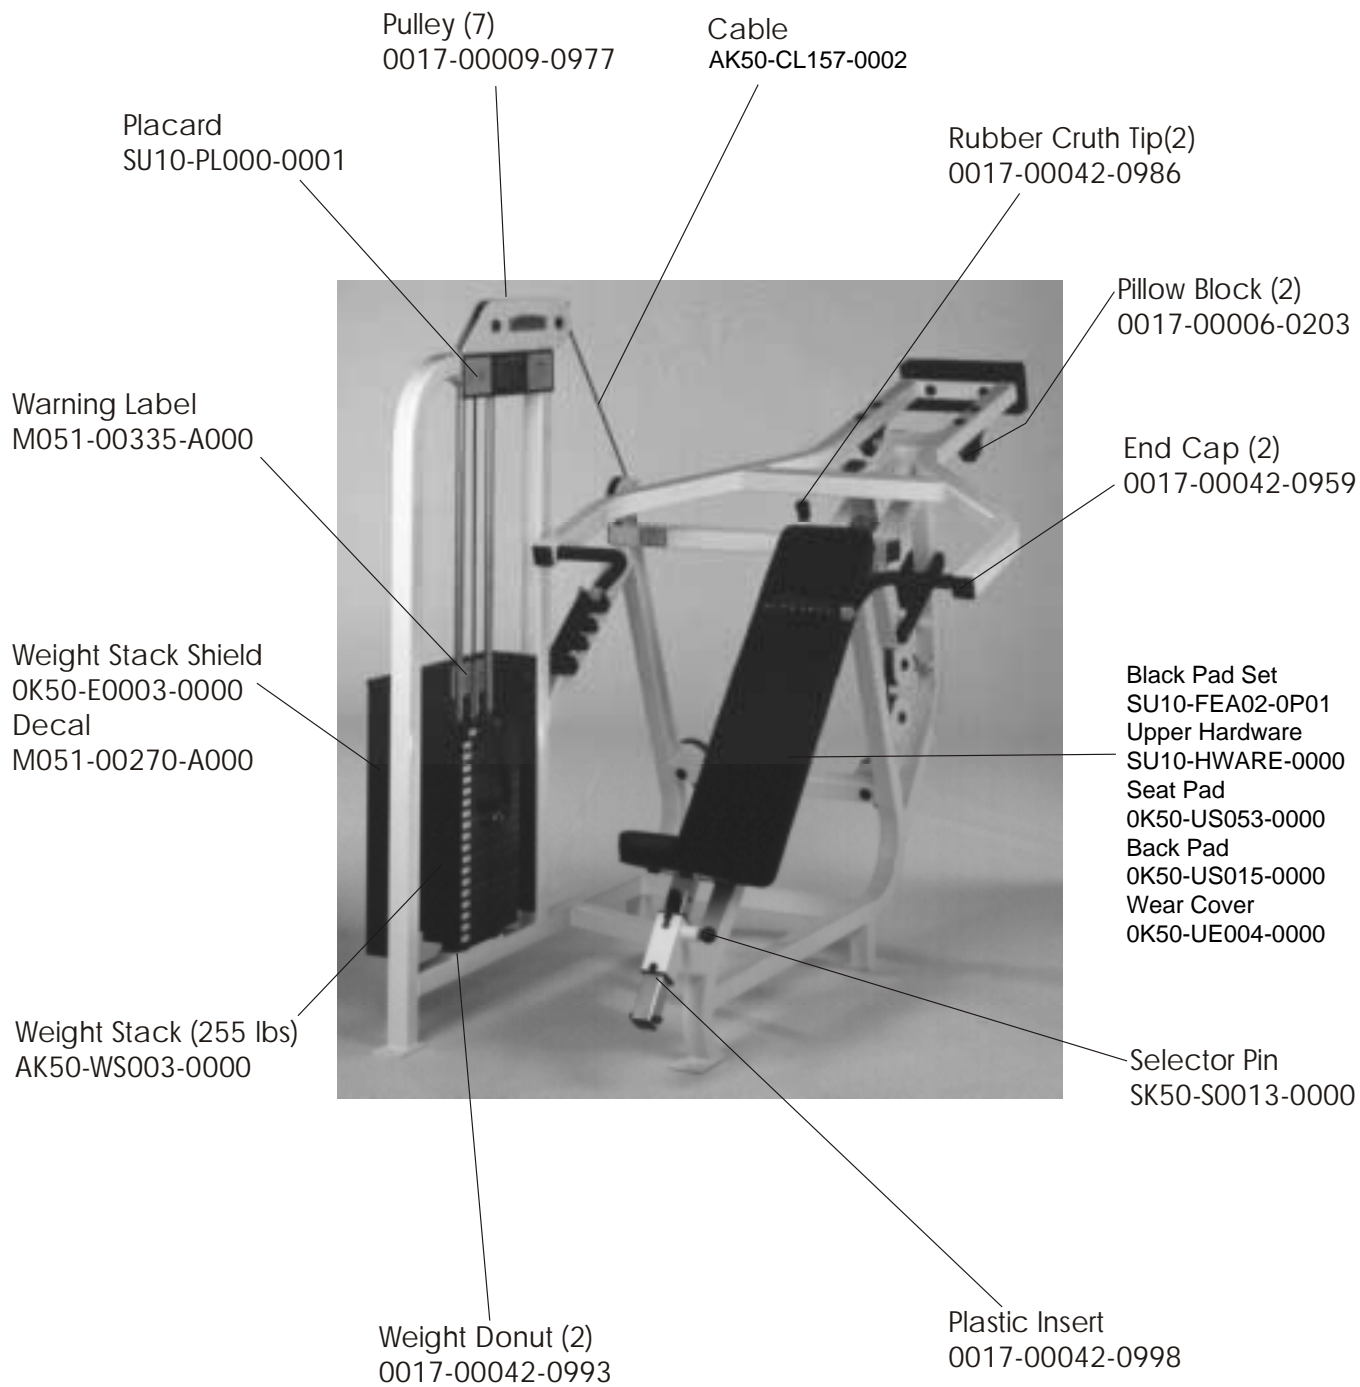

STRENGTH 9000 SERIES TRAINING EQUIPMENT

SU10 Incline Chest Press

STRENGTH 9000 SERIES TRAINING EQUIPMENT

SU10 Incline Chest Press

STRENGTH 9000 SERIES TRAINING EQUIPMENT

SU10 Incline Chest Press

Thick Nylon Washer
0017-00104-0349
Bolt 2-1/2"
0017-00101-1417
Large Teflon Bushing
0017-00009-1027

Bushing
FB31-M0045-0000

Bolt
0017-00101-1431

Nylon Washer
0017-00104-0373

Stop
SU10-S0008-0000

Linkage
OK50-P0424-0000

HEIM Joint Assembly

| | |
|-----------------|-----------------|
| HEIM Joint | Washer, Small |
| 0017-00009-0960 | 0017-00104-0359 |
| Jam Nut | Washer, Large |
| 0017-00108-0240 | 0017-00104-0352 |
| Shoulder Bolt | Nut 5/16" |
| 0017-00101-1409 | 0017-00103-0232 |
| Nylon Washer | |
| 0017-00104-0349 | |

Pulley Plate
OK50-P0125-0000

STRENGTH 9000 SERIES TRAINING EQUIPMENT

SU10 Incline Chest Press

STRENGTH 9000 SERIES TRAINING EQUIPMENT

SU10 Seat Post Assembly - S/N 65130-Above

| BILL OF MATERIALS | | | |
|-------------------|------|-----------------|--------------------------------|
| Item No. | Qty. | Part Number | Description |
| 1 | 1 | AK50-S0028-0000 | Seat post assembly |
| 2 | 1 | OK50-P0547-0000 | Front striker plate (14 notch) |
| 3 | 1 | OK50-P0548-0000 | Back striker plate |
| 4 | 4 | 0017-00101-1655 | 5/16" x 24 flat bolt |
| 6 | 1 | 0017-00009-1079 | Spring |
| 7 | 1 | OK50-P0550-0000 | Lever release |
| 8 | 1 | 0017-00042-1089 | Rubber grip |
| 9 | 4 | OK50-P0551-0000 | Grooved pin |
| 10 | 8 | 0017-00100-0190 | Retaining clips |
| 11 | 1 | 0017-00042-0944 | 1-1/2" x 1-1/2" End cap |
| 12 | 1 | M051-00363-A000 | Number strip |
| 13 | 2 | 0017-00104-0373 | Nylon washer |