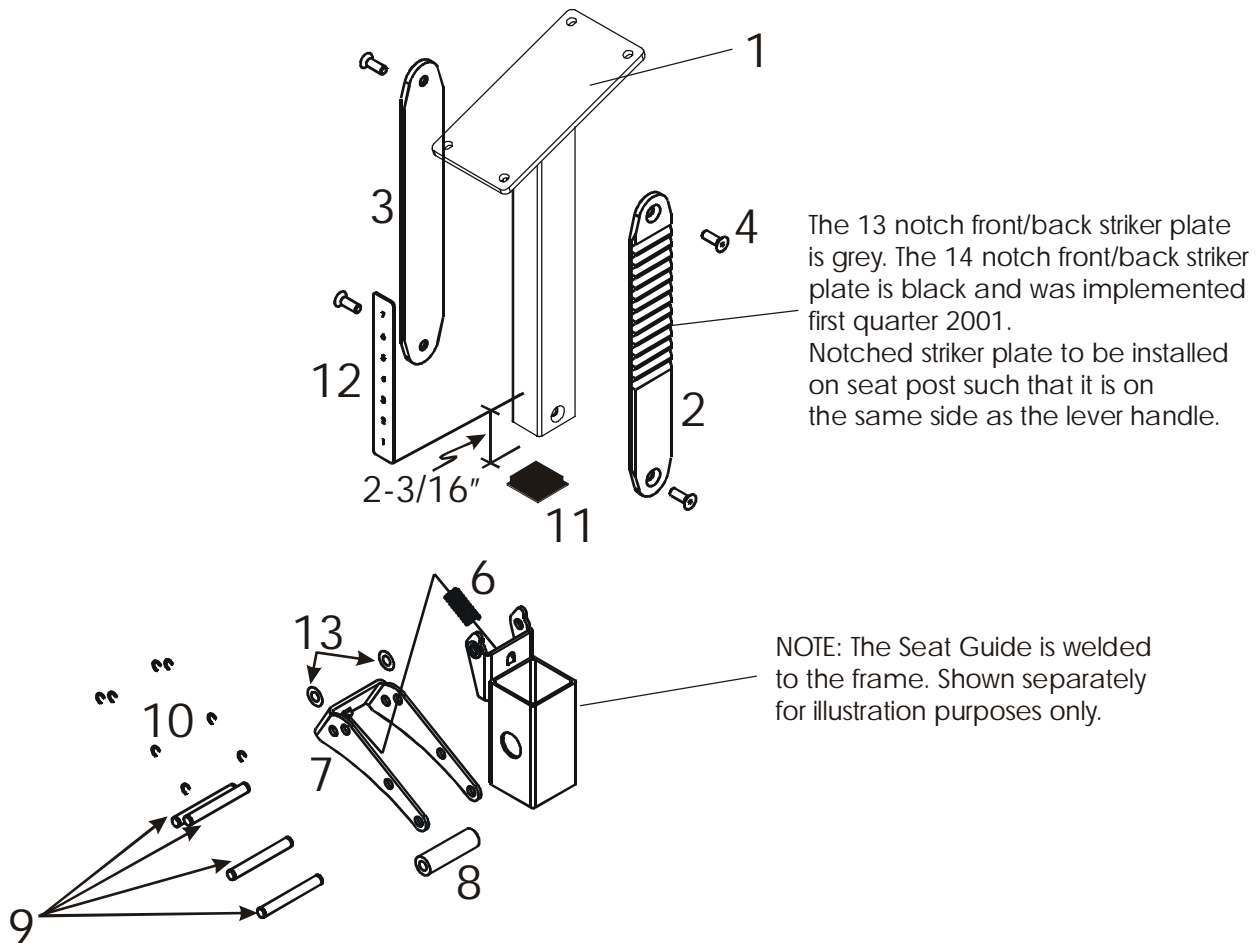

Pulley Plate
OK50-P0125-0000

STRENGTH 9000 SERIES TRAINING EQUIPMENT

SU10 Incline Chest Press

STRENGTH 9000 SERIES TRAINING EQUIPMENT

SU10 Seat Post Assembly - S/N 65130-Above

| BILL OF MATERIALS | | | |
|-------------------|------|-----------------|--------------------------------|
| Item No. | Qty. | Part Number | Description |
| 1 | 1 | AK50-S0028-0000 | Seat post assembly |
| 2 | 1 | OK50-P0547-0000 | Front striker plate (14 notch) |
| 3 | 1 | OK50-P0548-0000 | Back striker plate |
| 4 | 4 | 0017-00101-1655 | 5/16" x 24 flat bolt |
| 6 | 1 | 0017-00009-1079 | Spring |
| 7 | 1 | OK50-P0550-0000 | Lever release |
| 8 | 1 | 0017-00042-1089 | Rubber grip |
| 9 | 4 | OK50-P0551-0000 | Grooved pin |
| 10 | 8 | 0017-00100-0190 | Retaining clips |
| 11 | 1 | 0017-00042-0944 | 1-1/2" x 1-1/2" End cap |
| 12 | 1 | M051-00363-A000 | Number strip |
| 13 | 2 | 0017-00104-0373 | Nylon washer |