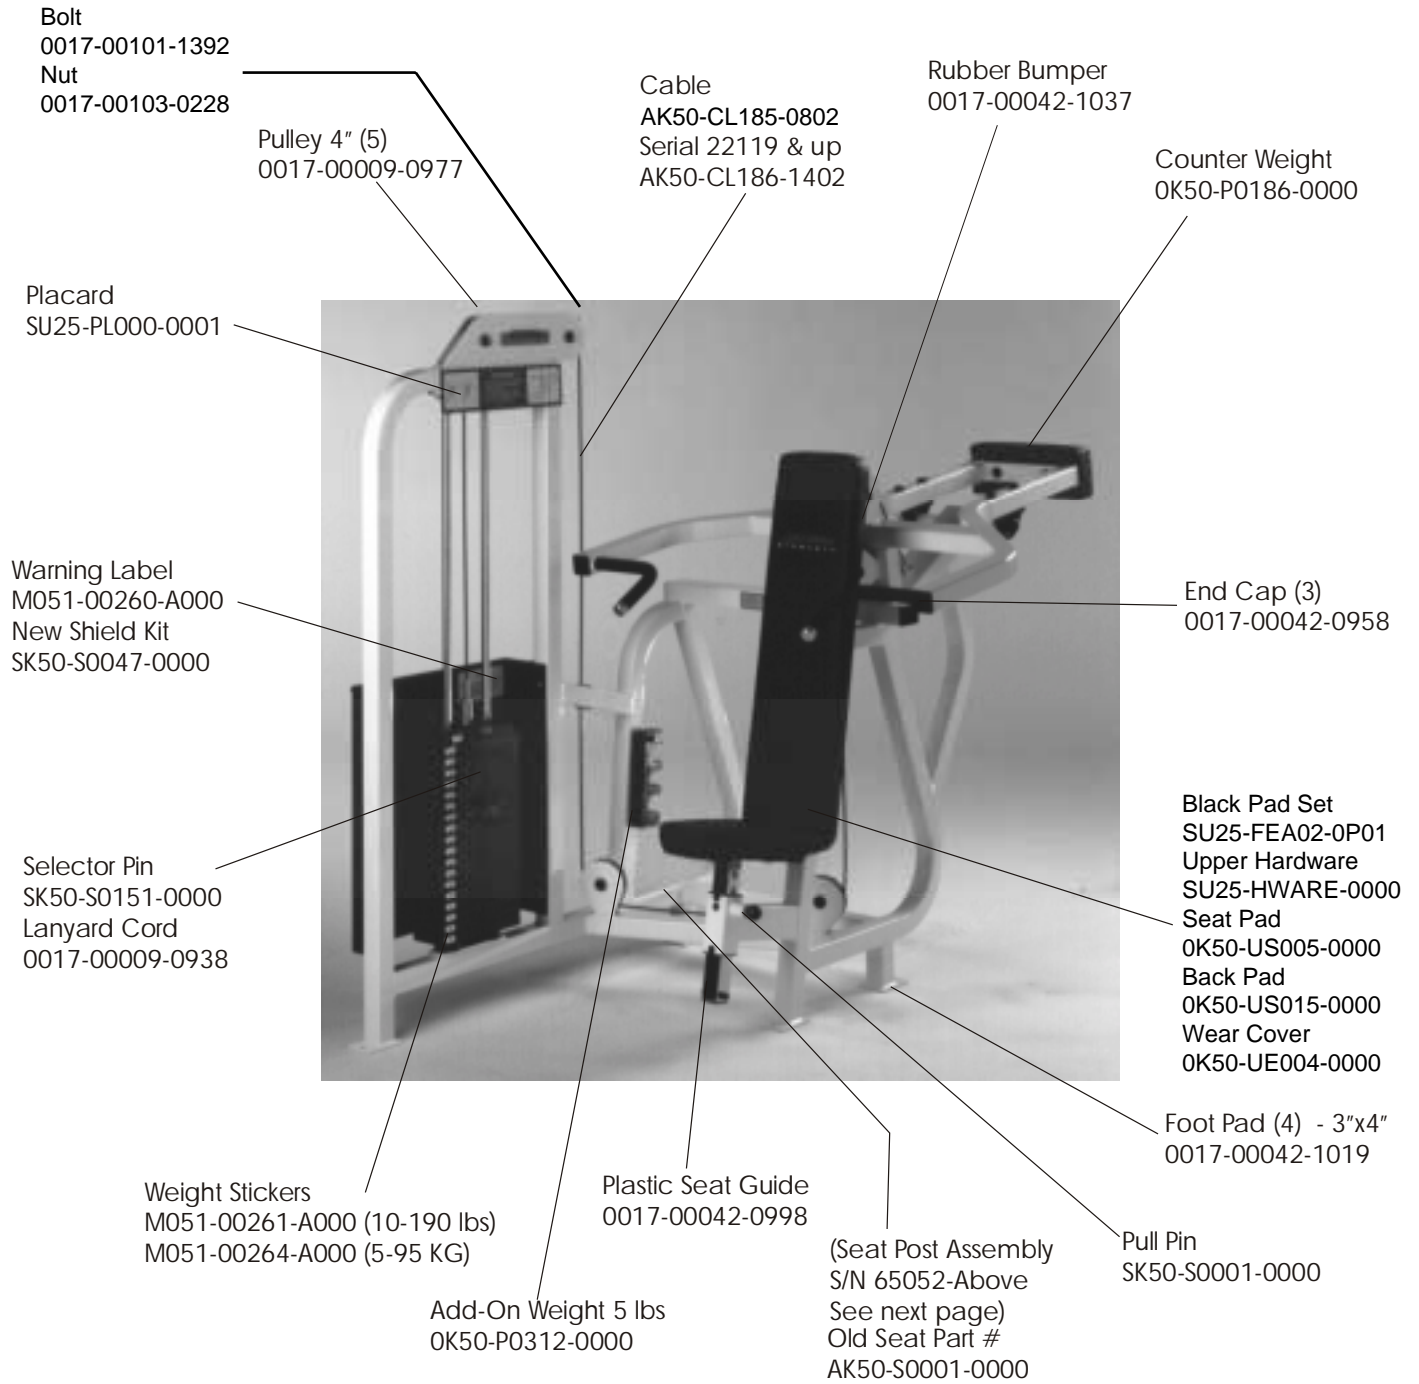

STRENGTH 9000 SERIES TRAINING EQUIPMENT

SU25 Shoulder Press

STRENGTH 9000 SERIES TRAINING EQUIPMENT

SU25 Shoulder Press

STRENGTH 9000 SERIES TRAINING EQUIPMENT

SU25 Seat Post Assembly - S/N 65052-Above

BILL OF MATERIALS			
Item No.	Qty.	Part Number	Description
1	1	AK50-S0028-0000	Seat post assembly
2	1	0K50-P0547-0000	Front striker plate (14 notch)
3	1	0K50-P0548-0000	Back striker plate
4	4	0017-00101-1655	5/16" x 24 flat bolt
6	1	0017-00009-1079	Spring
7	1	0K50-P0550-0000	Lever release
8	1	0017-00042-1089	Rubber grip
9	4	0K50-P0551-0000	Grooved pin
10	8	0017-00100-0190	Retaining clips
11	1	0017-00042-0944	1-1/2" x 1-1/2" End cap
12	1	M051-00363-A000	Number strip
13	2	0017-00104-0373	Nylon washer