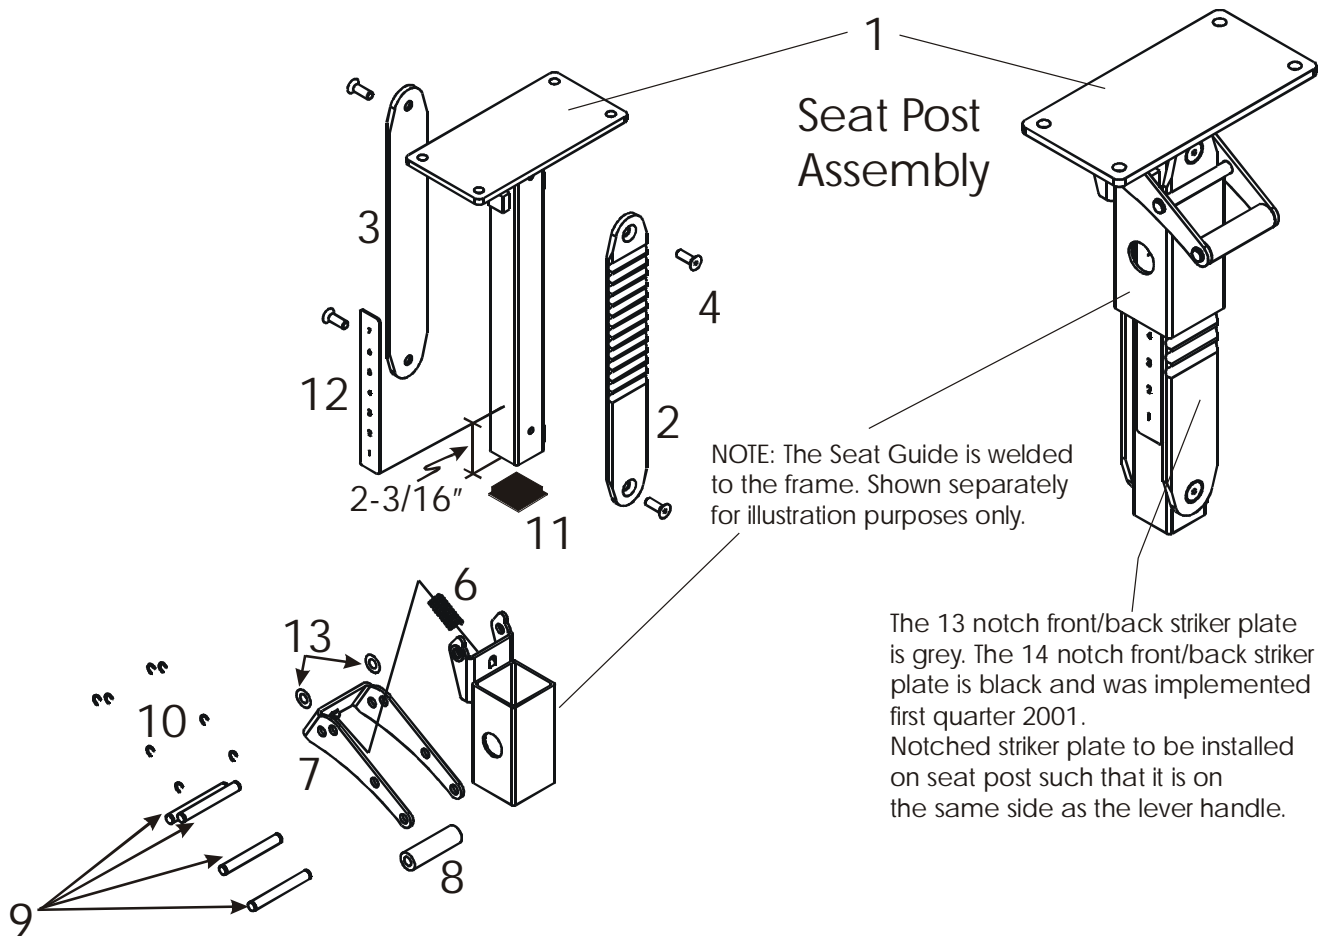

STRENGTH 9000 SERIES TRAINING EQUIPMENT

SU25 Shoulder Press

STRENGTH 9000 SERIES TRAINING EQUIPMENT

SU25 Shoulder Press

STRENGTH 9000 SERIES TRAINING EQUIPMENT

SU25 Seat Post Assembly - S/N 65052-Above

BILL OF MATERIALS			
Item No.	Qty.	Part Number	Description
1	1	AK50-S0028-0000	Seat post assembly
2	1	0K50-P0547-0000	Front striker plate (14 notch)
3	1	0K50-P0548-0000	Back striker plate
4	4	0017-00101-1655	5/16" x 24 flat bolt
6	1	0017-00009-1079	Spring
7	1	0K50-P0550-0000	Lever release
8	1	0017-00042-1089	Rubber grip
9	4	0K50-P0551-0000	Grooved pin
10	8	0017-00100-0190	Retaining clips
11	1	0017-00042-0944	1-1/2" x 1-1/2" End cap
12	1	M051-00363-A000	Number strip
13	2	0017-00104-0373	Nylon washer