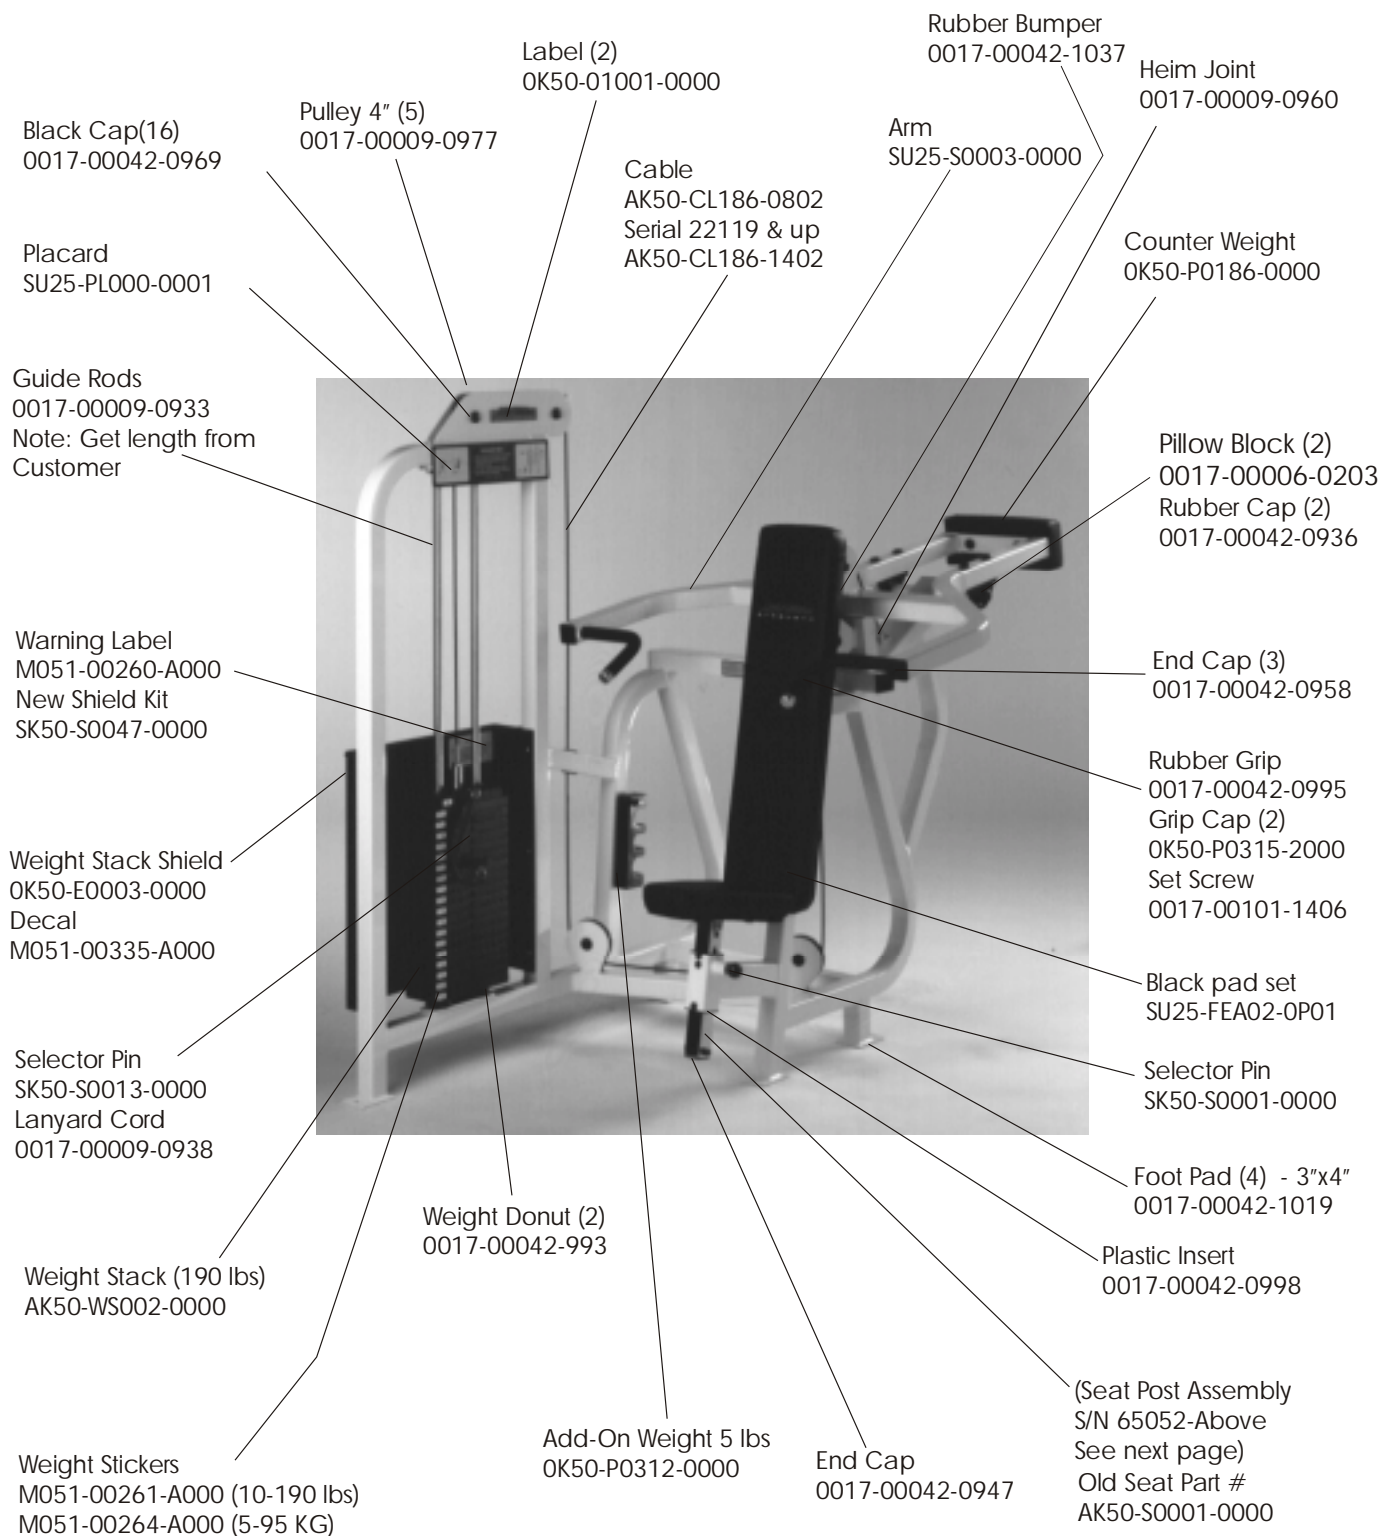

STRENGTH 9000 SERIES TRAINING EQUIPMENT

SU25 Shoulder Press

STRENGTH 9000 SERIES TRAINING EQUIPMENT

SU25 Shoulder Press

STRENGTH 9000 SERIES TRAINING EQUIPMENT

SU25 Seat Post Assembly - S/N 65052-Above

BILL OF MATERIALS			
Item No.	Qty.	Part Number	Description
1	1	AK50-S0028-0000	Seat post assembly
2	1	0K50-P0547-0000	Front striker plate (14 notch)
3	1	0K50-P0548-0000	Back striker plate
4	4	0017-00101-1655	5/16" x 24 flat bolt
6	1	0017-00009-1079	Spring
7	1	0K50-P0550-0000	Lever release
8	1	0017-00042-1089	Rubber grip
9	4	0K50-P0551-0000	Grooved pin
10	8	0017-00100-0190	Retaining clips
11	1	0017-00042-0944	1-1/2" x 1-1/2" End cap
12	1	M051-00363-A000	Number strip
13	2	0017-00104-0373	Nylon washer