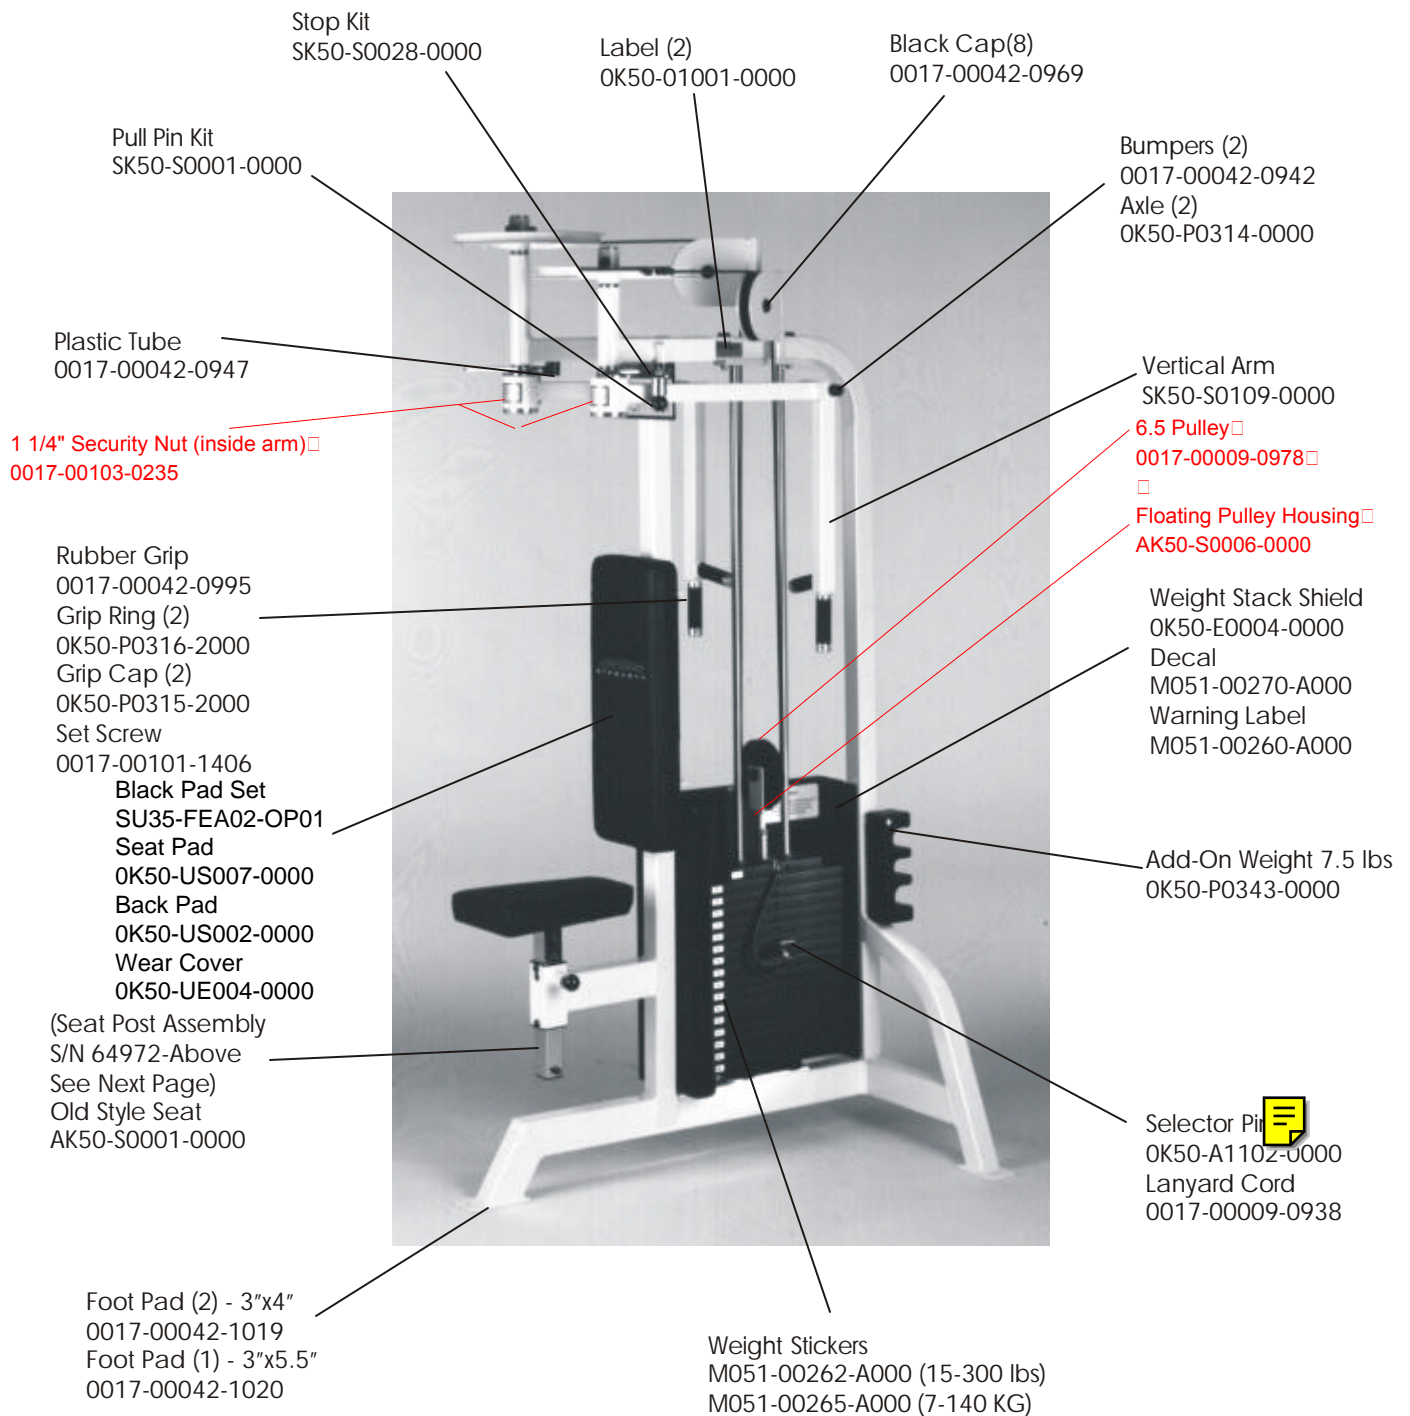

STRENGTH 9000 SERIES TRAINING EQUIPMENT

SU35 Rear Deltoid/Pectoral Fly

STRENGTH 9000 SERIES TRAINING EQUIPMENT

SU35 Rear Deltoid/Pectoral Fly

STRENGTH 9000 SERIES TRAINING EQUIPMENT

SU35 Rear Deltoid/Pectoral Fly

Cable Retainer Bolts
0017-00101-1431

Pull Pin
SK50-S0008-0000

Warning Label
M051-00335-A0000

Placard
SU35-PL000-0001

Stop Kit (2 stops)
SK50-S0028-0000

Black Cap
OK50-P0521-0000

STRENGTH 9000 SERIES TRAINING EQUIPMENT

SU35 Rear Deltoid/Pectoral Fly

Right Cam
SU35-S0005-0000

Left Cam
SU35-S0004-0000

Right Selector
SU35-S0008-0000

Axle - OK50-P0314-0000
Bolt - 0017-00101-1523
Nut - 0017-00103-0232
Washer
0017-00104-0352
Bushing 3/4
0017-00009-0929

Arm (Upgrade kit
for older units)
SK50-S0052-0000

Left Selector
SU35-S0009-0000

STRENGTH 9000 SERIES TRAINING EQUIPMENT

SU35 Seat Post Assembly - S/N 64972-Above

BILL OF MATERIALS

Item No.	Qty.	Part Number	Description
1	1	AK50-S0028-0000	Seat post assembly
2	1	0K50-P0547-0000	Front striker plate (14 notch)
3	1	0K50-P0548-0000	Back striker plate
4	4	0017-00101-1655	5/16" x 24 flat bolt
6	1	0017-00009-1079	Spring
7	1	0K50-P0550-0000	Lever release
8	1	0017-00042-1089	Rubber grip
9	4	0K50-P0551-0000	Grooved pin
10	8	0017-00100-0190	Retaining clips
11	1	0017-00042-0944	1-1/2" x 1-1/2" End cap
12	1	M051-00363-A000	Number strip
13	2	0017-00104-0373	Nylon washer