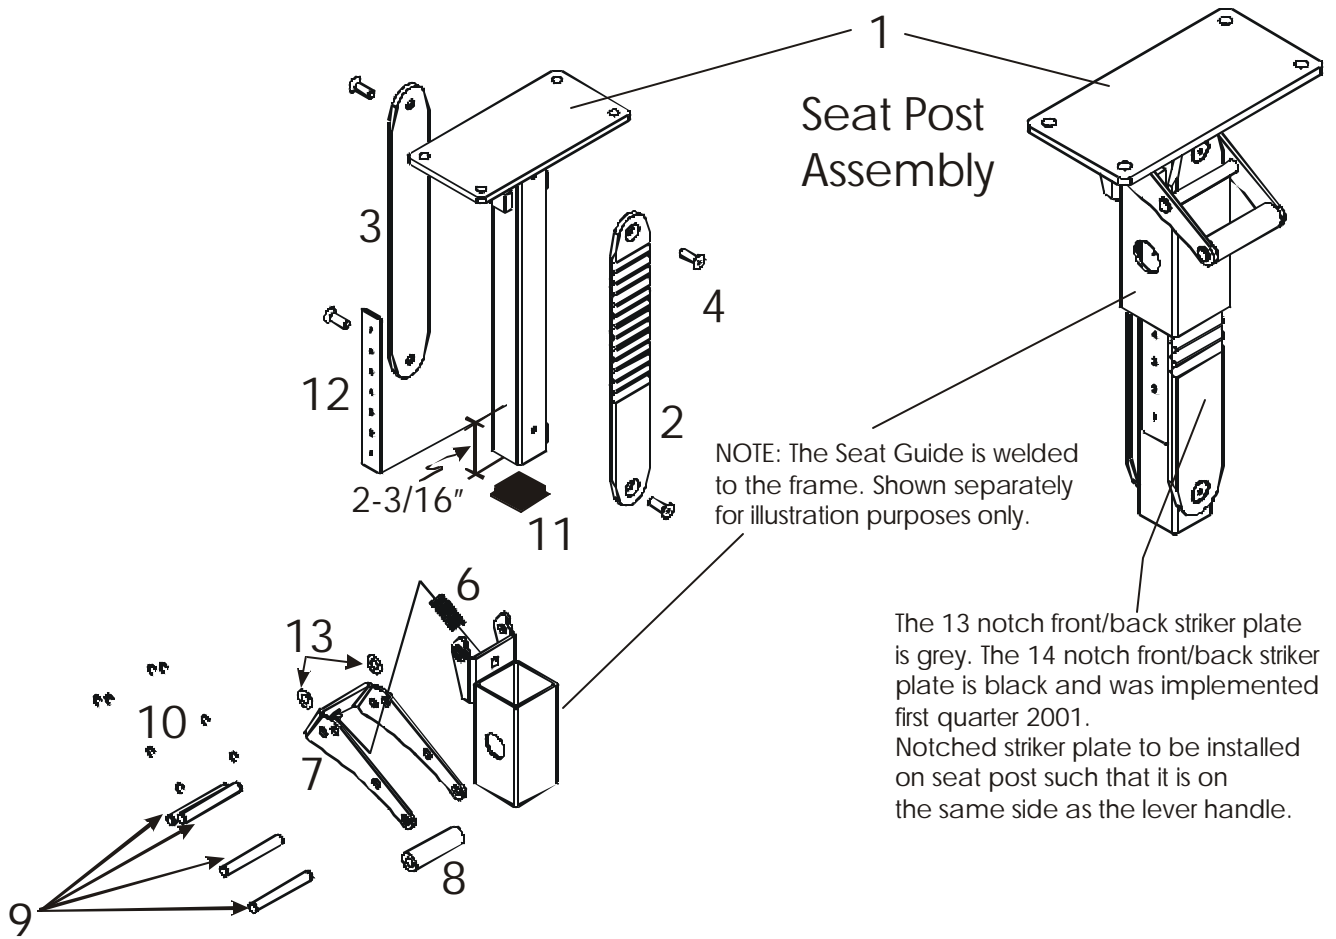

Arm (Upgrade kit
for older units)
SK50-S0052-0000

Left Selector
SU35-S0009-0000

STRENGTH 9000 SERIES TRAINING EQUIPMENT

SU35 Seat Post Assembly - S/N 64972-Above

BILL OF MATERIALS

Item No.	Qty.	Part Number	Description
1	1	AK50-S0028-0000	Seat post assembly
2	1	0K50-P0547-0000	Front striker plate (14 notch)
3	1	0K50-P0548-0000	Back striker plate
4	4	0017-00101-1655	5/16" x 24 flat bolt
6	1	0017-00009-1079	Spring
7	1	0K50-P0550-0000	Lever release
8	1	0017-00042-1089	Rubber grip
9	4	0K50-P0551-0000	Grooved pin
10	8	0017-00100-0190	Retaining clips
11	1	0017-00042-0944	1-1/2" x 1-1/2" End cap
12	1	M051-00363-A000	Number strip
13	2	0017-00104-0373	Nylon washer