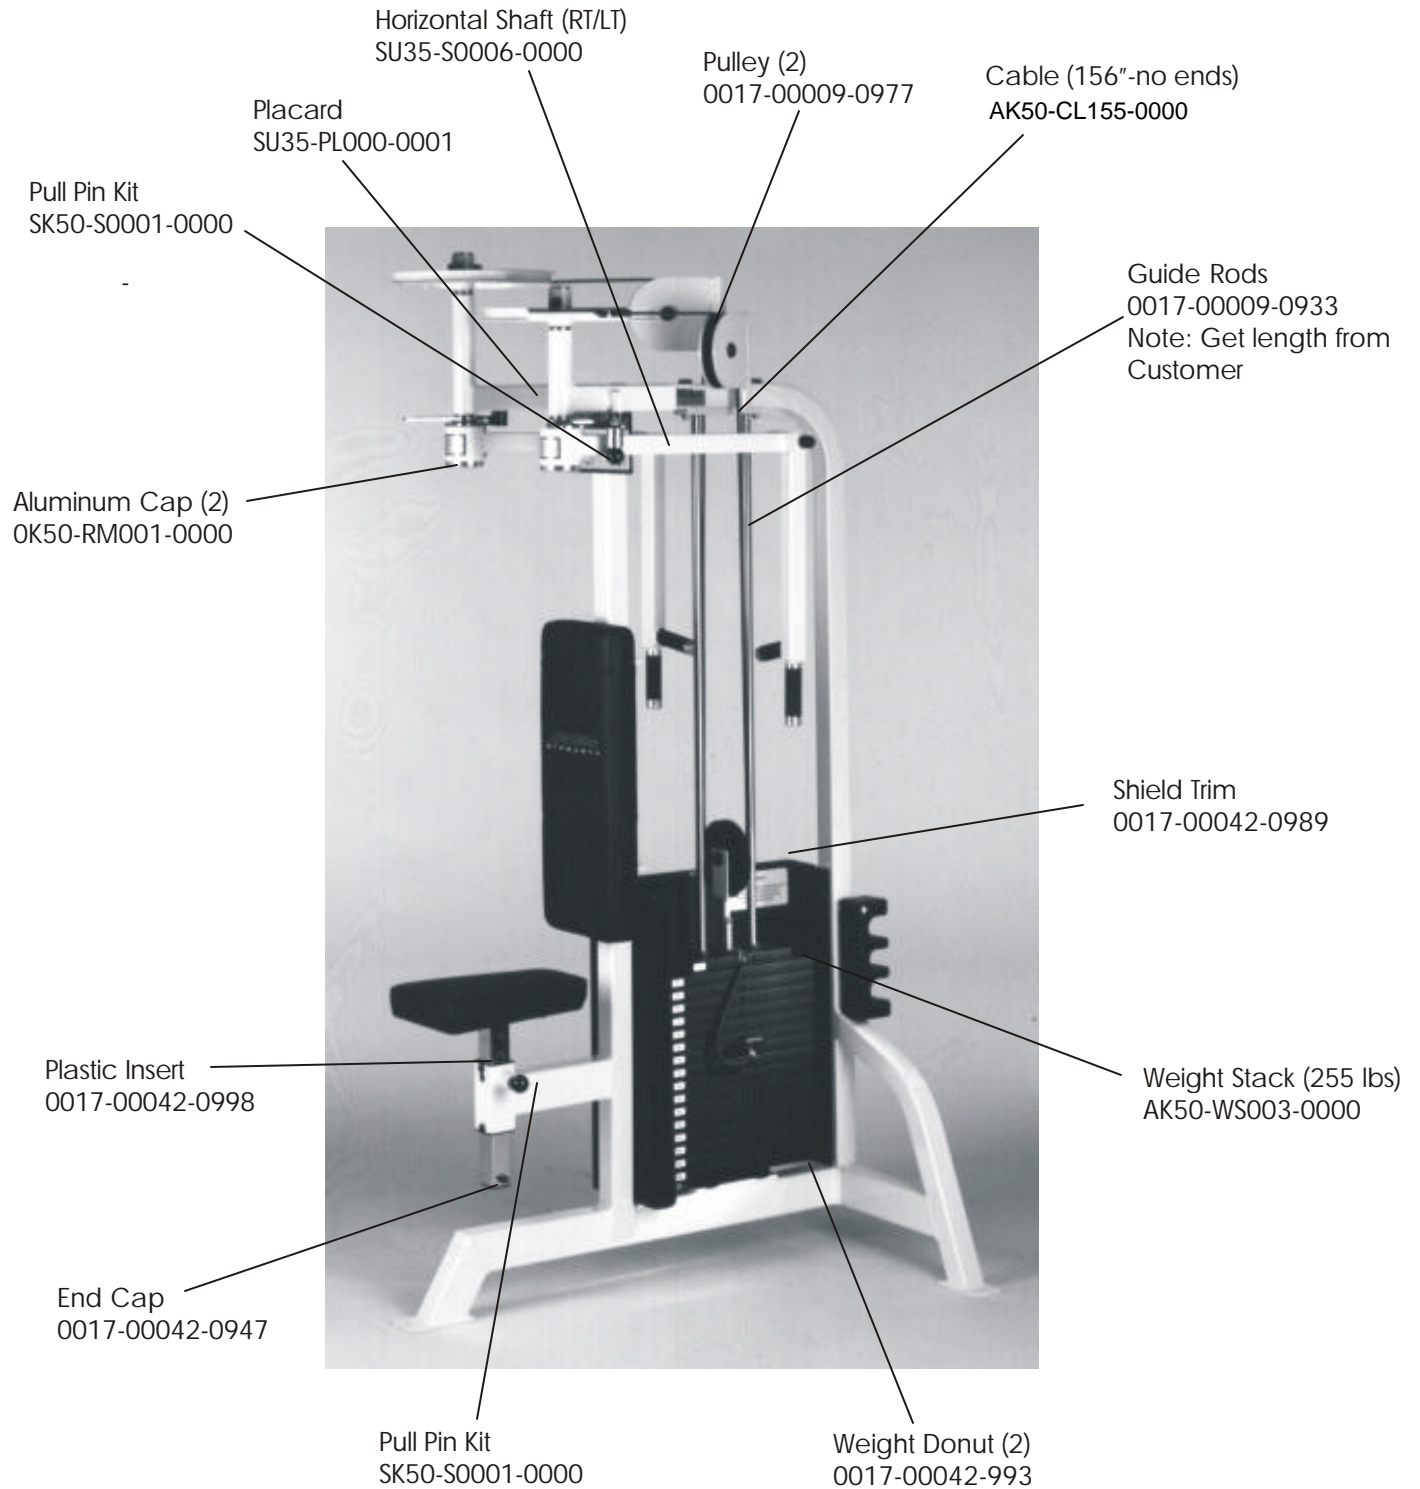

STRENGTH 9000 SERIES TRAINING EQUIPMENT

SU35 Rear Deltoid/Pectoral Fly

STRENGTH 9000 SERIES TRAINING EQUIPMENT

SU35 Rear Deltoid/Pectoral Fly

STRENGTH 9000 SERIES TRAINING EQUIPMENT

SU35 Rear Deltoid/Pectoral Fly

Cable Retainer Bolts
0017-00101-1431

Pull Pin
SK50-S0008-0000

Warning Label
M051-00335-A0000

Placard
SU35-PL000-0001

Stop Kit (2 stops)
SK50-S0028-0000

Black Cap
OK50-P0521-0000

STRENGTH 9000 SERIES TRAINING EQUIPMENT

SU35 Rear Deltoid/Pectoral Fly

Right Cam
SU35-S0005-0000

Left Cam
SU35-S0004-0000

Right Selector
SU35-S0008-0000

Axle - OK50-P0314-0000
Bolt - 0017-00101-1523
Nut - 0017-00103-0232
Washer
0017-00104-0352
Bushing 3/4
0017-00009-0929

Arm (Upgrade kit
for older units)
SK50-S0052-0000

Left Selector
SU35-S0009-0000

STRENGTH 9000 SERIES TRAINING EQUIPMENT

SU35 Seat Post Assembly - S/N 64972-Above

BILL OF MATERIALS

Item No.	Qty.	Part Number	Description
1	1	AK50-S0028-0000	Seat post assembly
2	1	0K50-P0547-0000	Front striker plate (14 notch)
3	1	0K50-P0548-0000	Back striker plate
4	4	0017-00101-1655	5/16" x 24 flat bolt
6	1	0017-00009-1079	Spring
7	1	0K50-P0550-0000	Lever release
8	1	0017-00042-1089	Rubber grip
9	4	0K50-P0551-0000	Grooved pin
10	8	0017-00100-0190	Retaining clips
11	1	0017-00042-0944	1-1/2" x 1-1/2" End cap
12	1	M051-00363-A000	Number strip
13	2	0017-00104-0373	Nylon washer