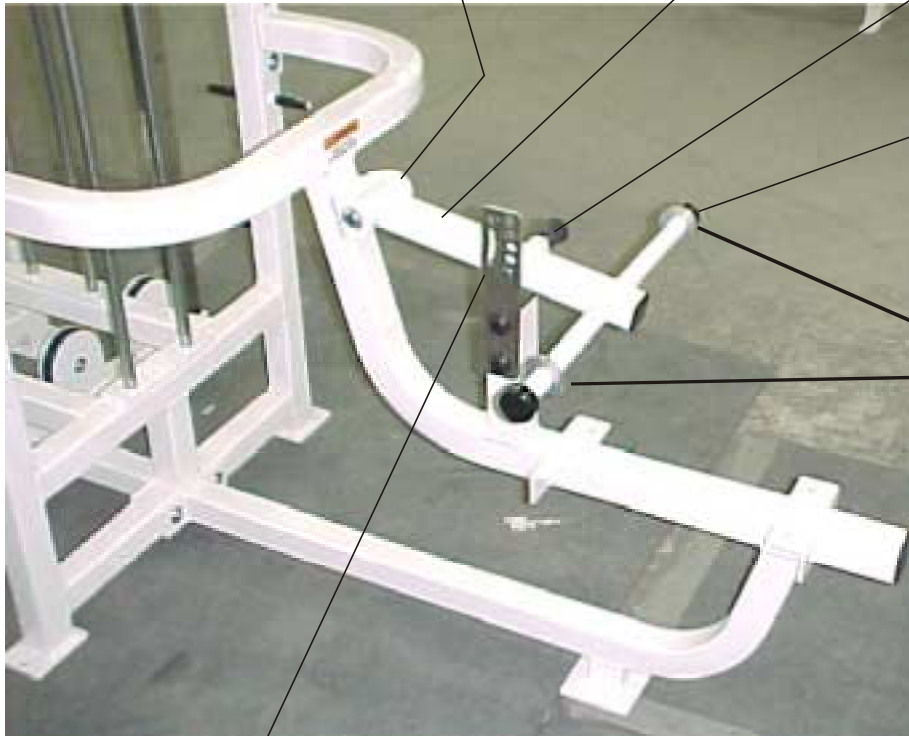

STRENGTH 9000 SERIES TRAINING EQUIPMENT

SU45 Lat Pulldown Seat Frame Assembly

Bushing 3/4"
0017-00009-0929

Thigh Restraint
SM15-S0002-0000

Pull Pin
SK50-S0006-0000

Shaft Collar
0017-00009-0942
Black Rubber Cap
0017-00042-0953

Washers
0017-00104-0316

Grooved Pin Stop
OK50-P0590-0000
Retaining Clip
0017-00100-0190

Lat Bench Service Kit
(w/weldments & hardware)
SK50-S0103-0000