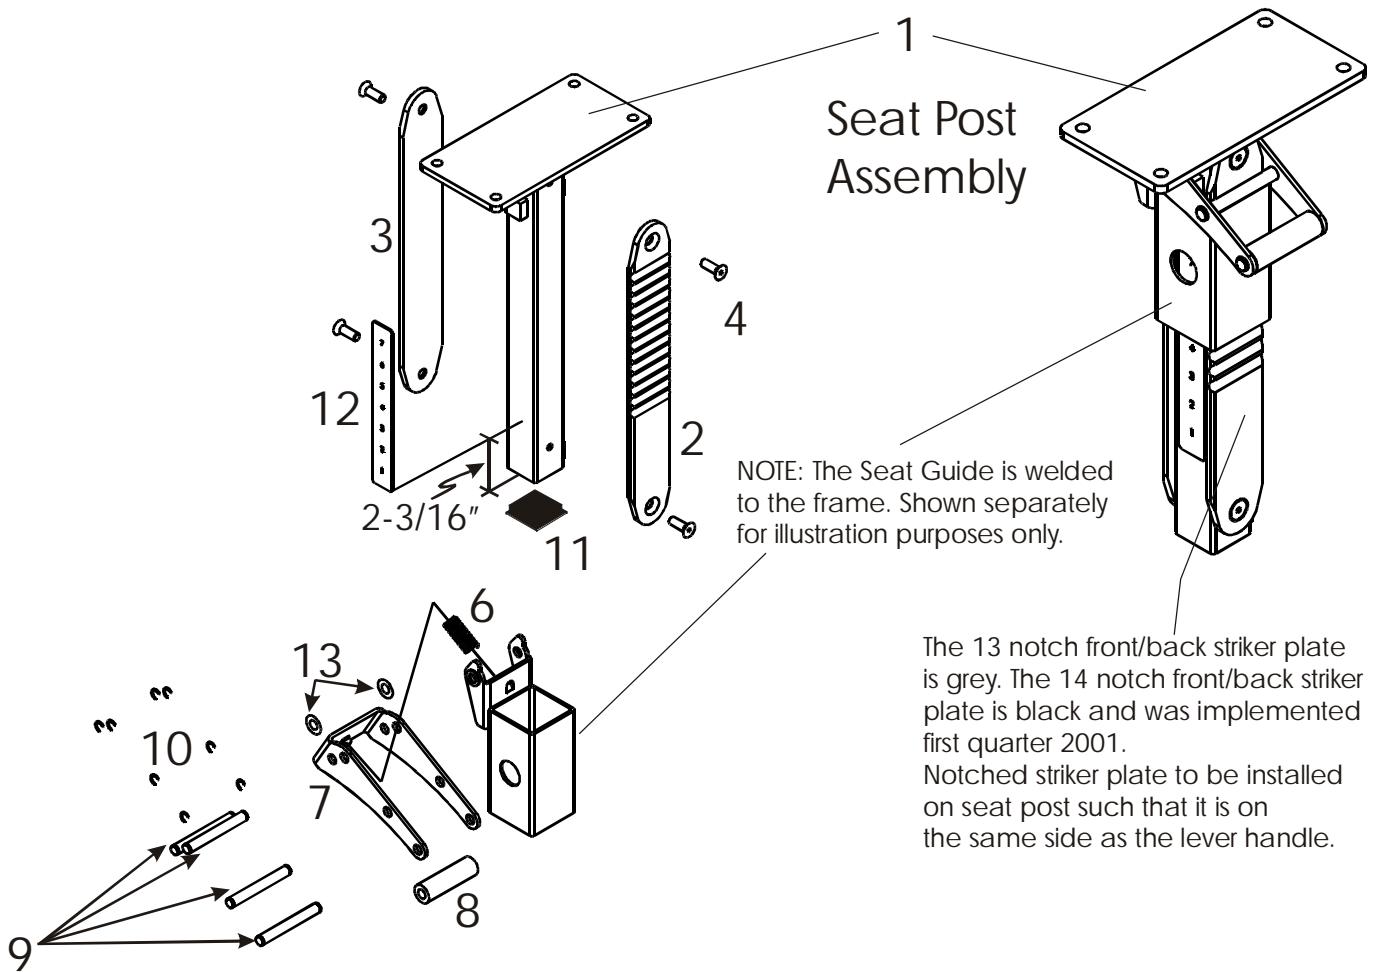

(Seat Post Assy
S/N ??????
See Next Page)

Plastic Inserts
0017-00042-0998

End Cap
0017-00042-0947
Rubber Cap (6)
0017-00042-0936

STRENGTH 9000 SERIES TRAINING EQUIPMENT

SU75 Arm Curl - Seat Post Assembly

Item No.	Qty.	Part Number	Description
1	1	AK50-S0028-0000	Seat Post Assembly
2	1	0K50-P0547-0000	Front Striker Plate (14 Notch)
3	1	0K50-P0548-0000	Back Striker Plate
4	4	0017-00101-1655	5/16" X 24 Flat Bolt
6	1	0017-00009-1079	Spring
7	1	0K50-P0550-0000	Lever Release
8	1	0017-00042-1089	Rubber Grip
9	4	0K50-P0551-0000	Grooved Pin
10	8	0017-00100-0190	Retaining Clips
11	1	0017-00042-0944	1-1/2" x 1-1/2" End Cap
12	1	M051-00363-A000	Number Strip
13	2	0017-00104-0373	Nylon Washer