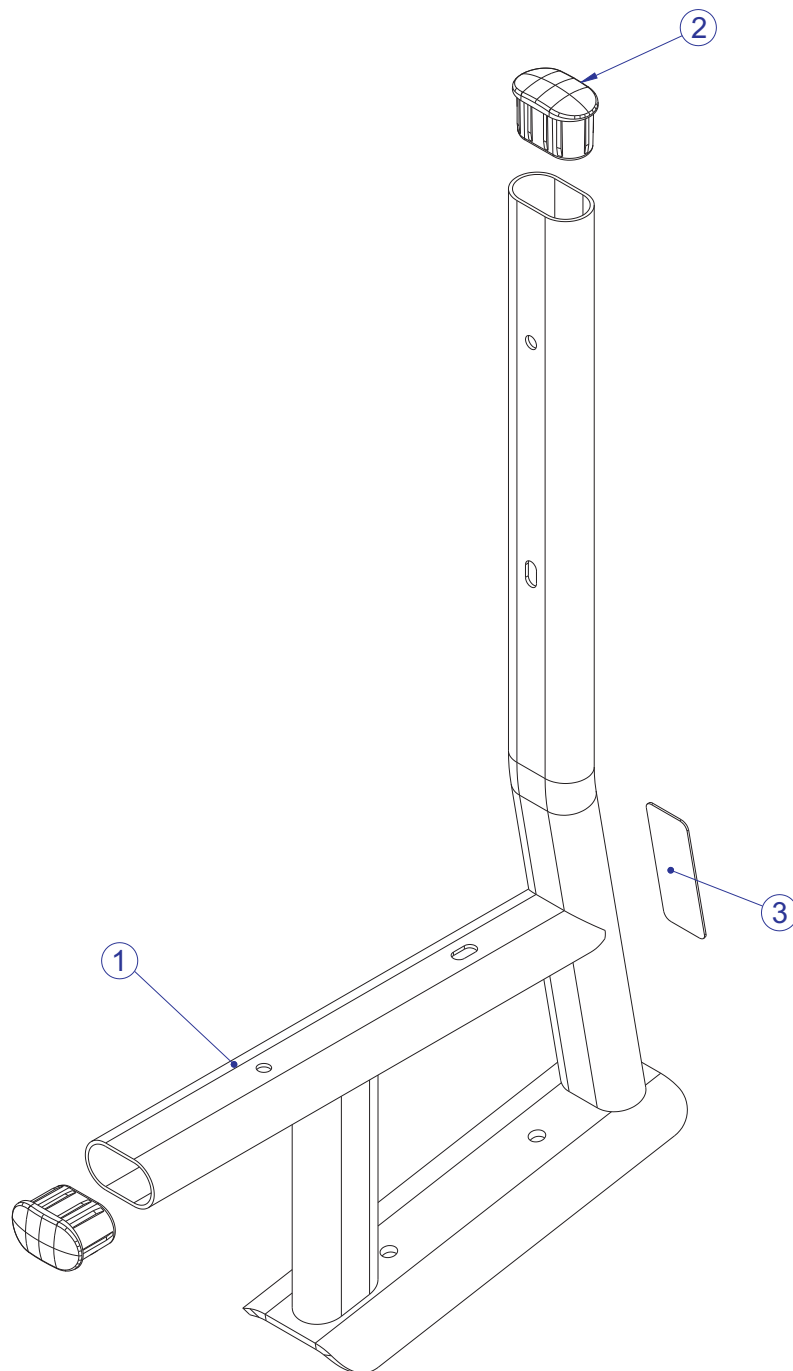

SUB SIGNATURE UTILITY BENCH SEAT FRAME ASSEMBLY - 78412XX

ITEM NO.	QTY.	PART NO.	DESCRIPTION
1	1	78412XX	PTD ASSY, SUB, SEAT FRAME
2	2	7800501	CAP, SML FLOV END
3	1	LEA7002401	LABEL, V WARNING 4.5 X 1.625