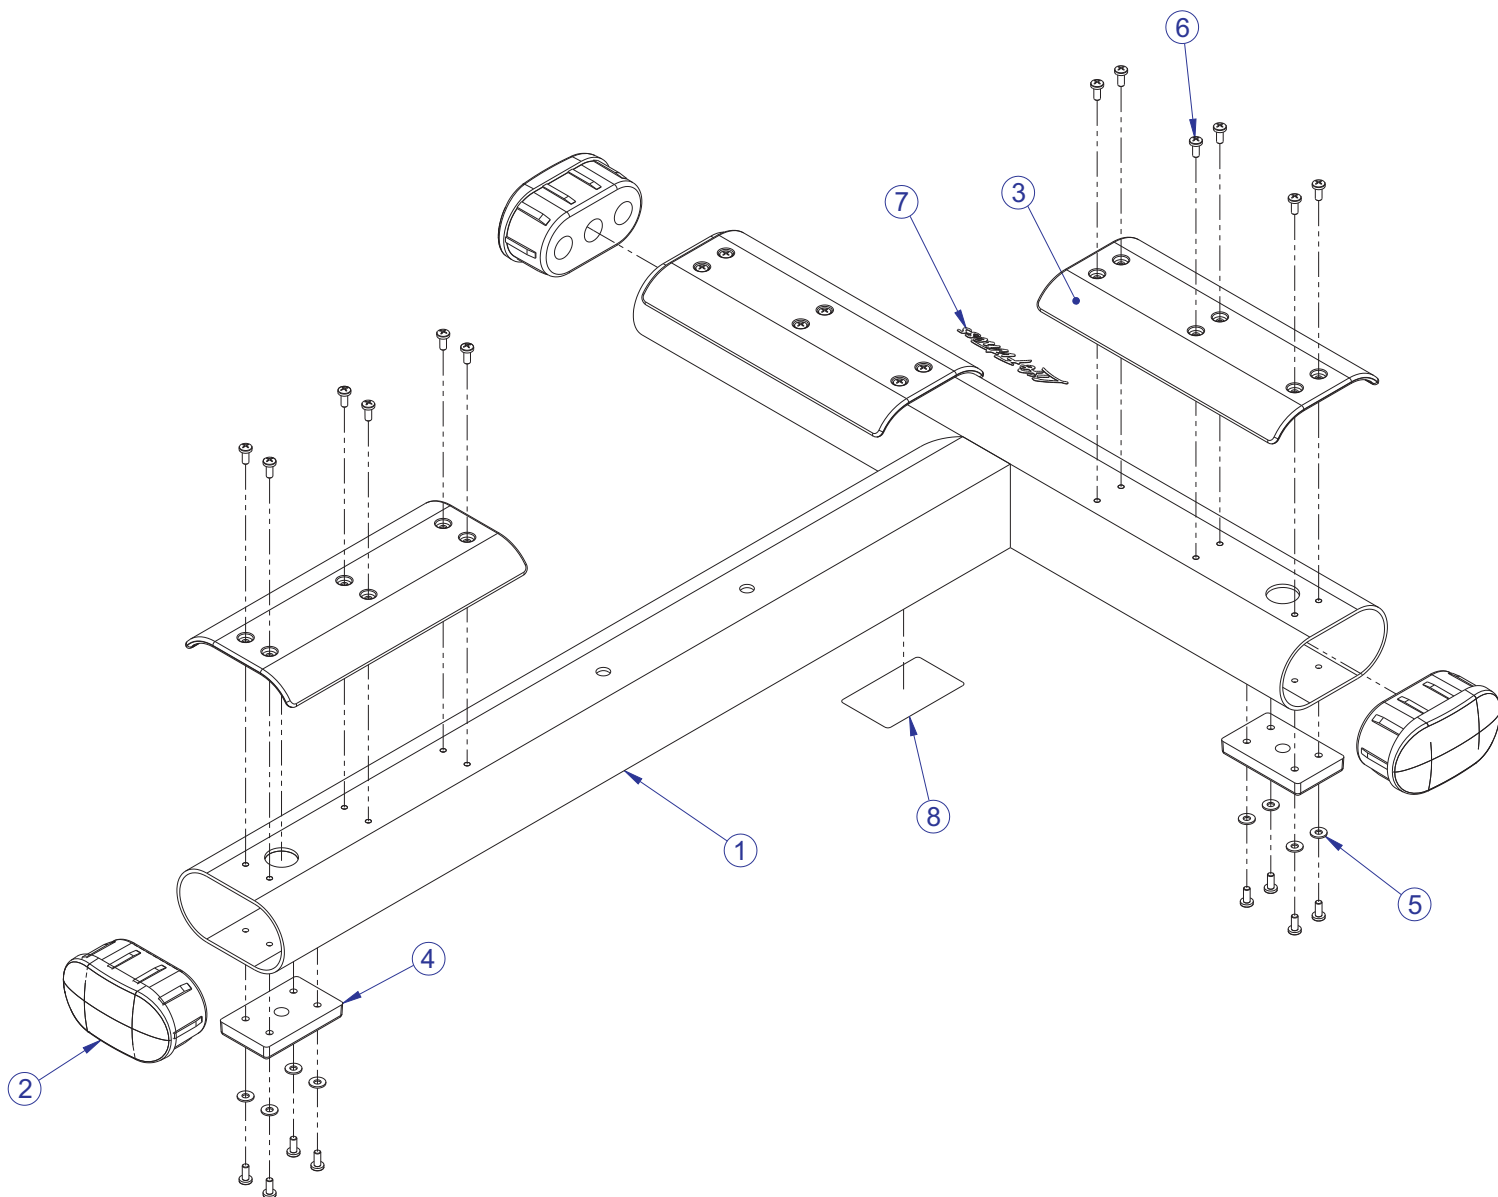

SUB SIGNATURE UTILITY BENCH COMPONENT ASSEMBLY LEGEND

ITEM NO.	QTY.	PART NO.	DESCRIPTION
1	1	78411XX	PTD ASSY, SUB, BASE FRAME
2	1	78412XX	PTD ASSY, SUB, SEAT FRAME
3	1	74689XX	PAD 18 X 9 CONVEX
4	1	78138XX	PAD, 10 X 16 TAPERED CONVEX
5	6	3237403	PLUG, 1" HOLE
6	8	3102514	WASHER, FLAT 3/8" SAE ST ZN
7	4	LEA3256204	SCREW, M10 X1.5 35MM
8	2	3256202	SCREW, M10 X1.5 25MM
9	2	3242002	NUT, M10 X 1.5 HEX NYLOCK
10	1	8137801	DECAL, WARNING, VERT, MULTI-LANG SHEET

SUB SIGNATURE UTILITY BENCH BASE FRAME ASSEMBLY - 78411XX

SEE PAGE 6 FOR LEGEND