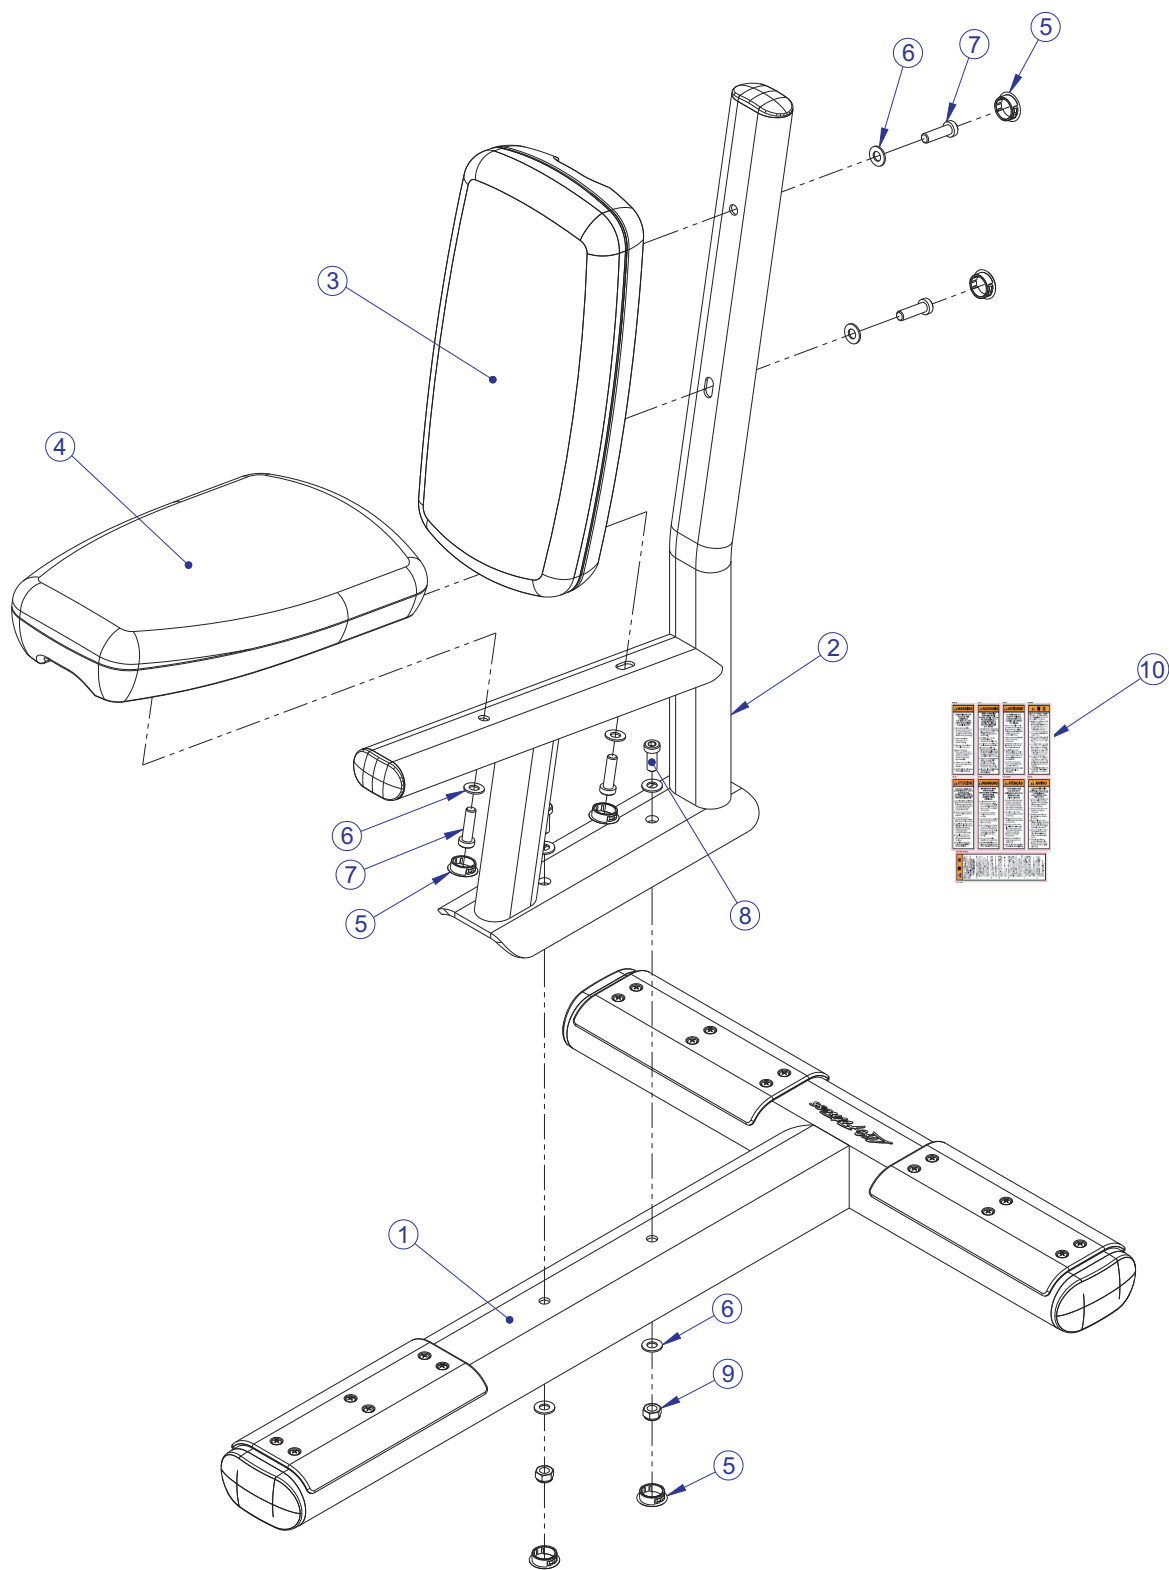

SUB SIGNATURE UTILITY BENCH COMPONENT ASSEMBLY

SEE PAGE 4 FOR LEGEND

SUB SIGNATURE UTILITY BENCH COMPONENT ASSEMBLY LEGEND

ITEM NO.	QTY.	PART NO.	DESCRIPTION
1	1	78411XX	PTD ASSY, SUB, BASE FRAME
2	1	78412XX	PTD ASSY, SUB, SEAT FRAME
3	1	74689XX	PAD 18 X 9 CONVEX
4	1	78138XX	PAD, 10 X 16 TAPERED CONVEX
5	6	3237403	PLUG, 1" HOLE
6	8	3102514	WASHER, FLAT 3/8" SAE ST ZN
7	4	LEA3256204	SCREW, M10 X1.5 35MM
8	2	3256202	SCREW, M10 X1.5 25MM
9	2	3242002	NUT, M10 X 1.5 HEX NYLOCK
10	1	8137801	DECAL, WARNING, VERT, MULTI-LANG SHEET