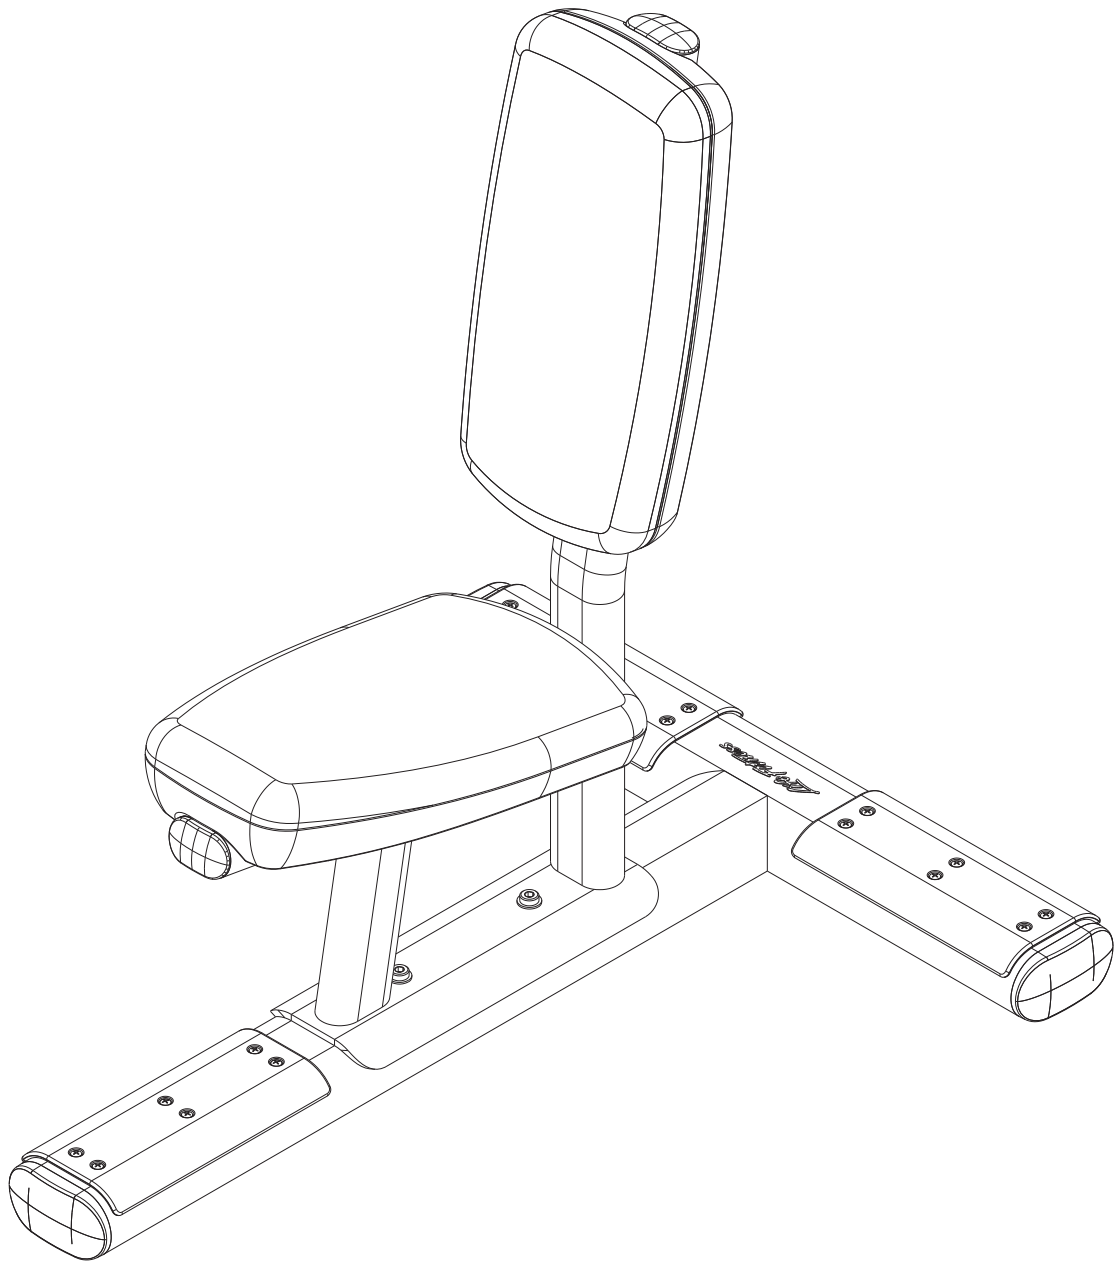

SIGNATURE SERIES  
SUB  
SIGNATURE UTILITY BENCH

Customer Support Services  
**PARTS LIST**

# SUB SIGNATURE UTILITY BENCH CONTENTS

---

	PAGE
COMPONENT ASSEMBLY	3
COMPONENT ASSEMBLY LEGEND	4
BASE FRAME ASSEMBLY	5
BASE FRAME ASSEMBLY LEGEND	6
SEAT FRAME ASSEMBLY	7
IMAGE	8

---

NOTE: SUBSTITUTE PART NUMBERS ENDING WITH 'XX' WITH THE REQUIRED COLOR CODES.

## FRAME

01 = WHITE

02 = PLATINUM

## PADS

01 = BLACK

99 = CUSTOM