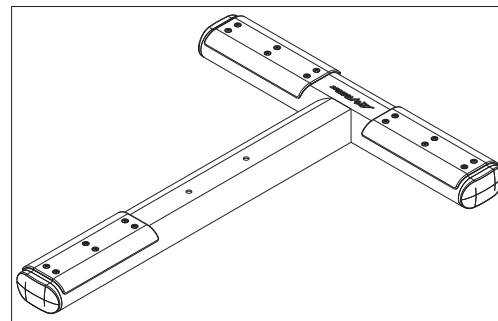

SUB SIGNATURE UTILITY BENCH BASE FRAME ASSEMBLY LEGEND

ITEM NO.	QTY.	PART NO.	DESCRIPTION
1	1	78411XX	PTD ASSY, SUB, BASE FRAME
2	3	7800401	CAP, LRG FLOV END
3	3	7821702	GUARD PAINT
4	3	7810801	PAD, RUBBER FOOT
5	12	3114407	WASHER, SAE #10
6	30	3239102	SCREW, M5X12 PHL PAN TT ST BZ
7	1	8106101	LABEL, LIFE FIT 13/16 X 4-3/8" SG
8	1	8106801	LABEL, SERIAL NUMBER, LARGE