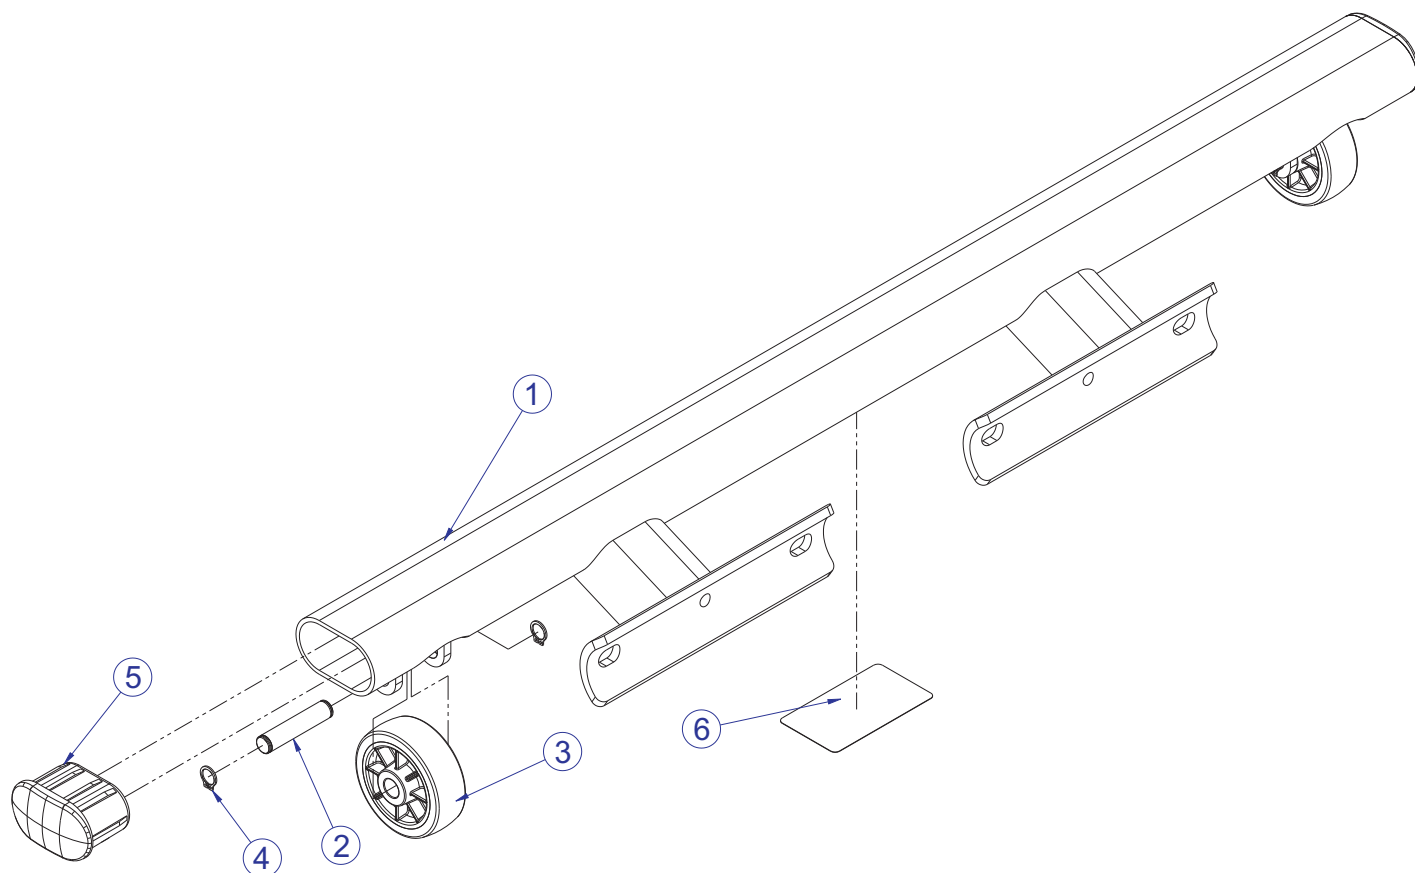

01 = White

02 = Platinum

99 = Custom Paint

TCWHL STRENGTH CIRCUIT WHEEL KIT COMPONENT ASSEMBLY

ITEM NO.	QTY.	PART NO.	DESCRIPTION
1	1	82435XX	ASSY, TCWHL, FRAME
2	4	3102514	WASHER, FLAT 3/8" SAE ST ZN
3	2	3242002	NUT, M10 X 1.5 HEX NYLOCK
4	2	3236220	M10 X 1.5 X 130 SHCS, LOW HEAD

TCWHL STRENGTH CIRCUIT WHEEL KIT FRAME ASSEMBLY - 8243501

ITEM NO.	QTY.	PART NO.	DESCRIPTION
1	1	82434XX	WLDMT, TCWHL, FRAME
2	2	8254001	AXLE, TCWHL, WHEEL
3	2	OK59-01164-0000	WHEEL, 3.0 OD X .50 ID OVERMOLD
4	4	3243902	RING, BRE M12, ST, PP
5	2	7800501	CAP, SML FLOV END
6	1	7571301	LABEL, SERIAL NUMBER