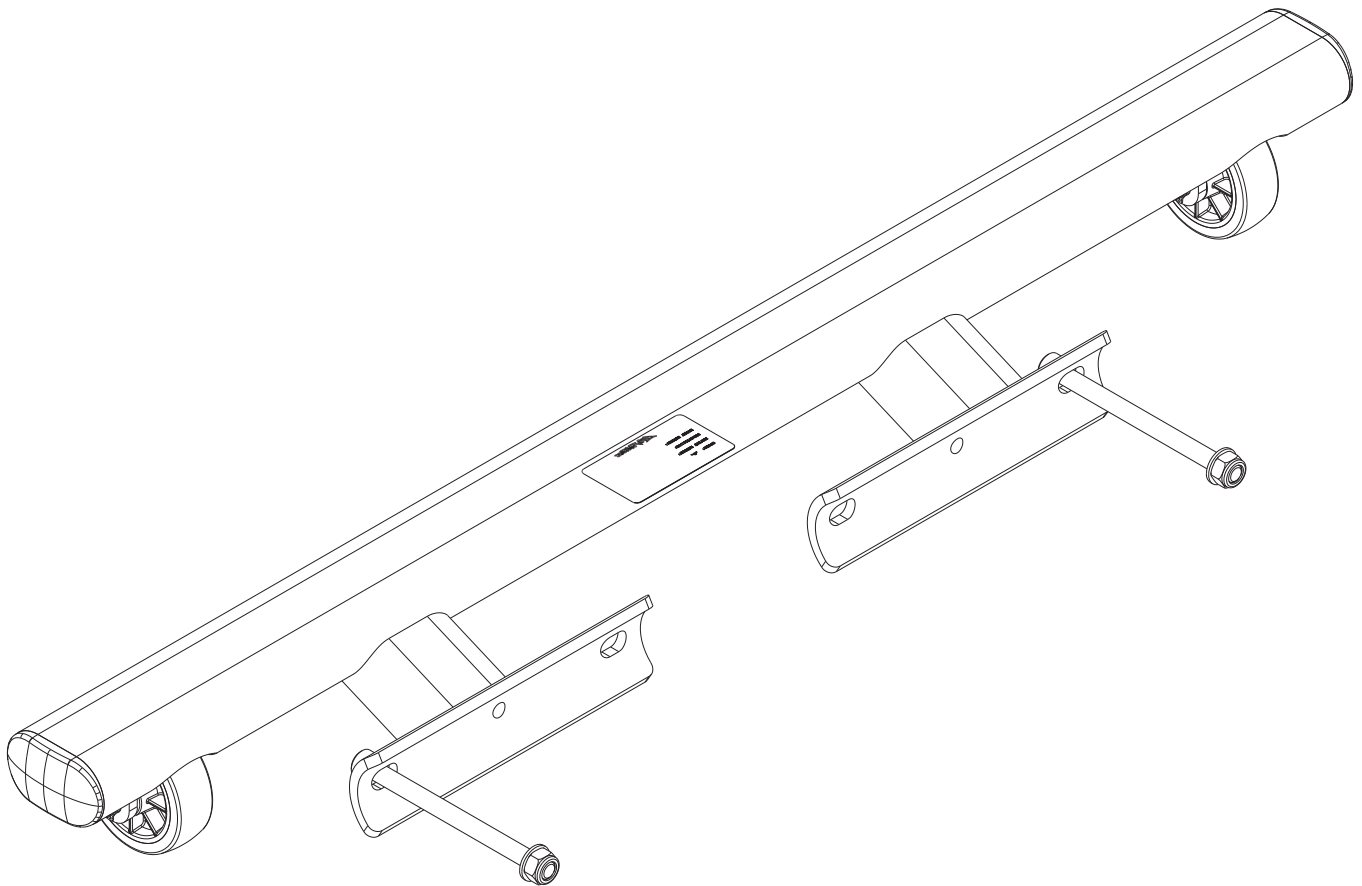

CIRCUIT SERIES
TCWHL
STRENGTH CIRCUIT WHEEL KIT

Customer Support Services
PARTS LIST

TCWHL STRENGTH CIRCUIT WHEEL KIT CONTENTS

COMPONENT ASSEMBLY	pg. 3
FRAME ASSEMBLY	4

COLOR LEGEND

Item numbers ending in 'XX' require paint color.
Replace last two digits from the corresponding code.

01 = White

02 = Platinum

99 = Custom Paint

TCWHL STRENGTH CIRCUIT WHEEL KIT COMPONENT ASSEMBLY

ITEM NO.	QTY.	PART NO.	DESCRIPTION
1	1	82435XX	ASSY, TCWHL, FRAME
2	4	3102514	WASHER, FLAT 3/8" SAE ST ZN
3	2	3242002	NUT, M10 X 1.5 HEX NYLOCK
4	2	3236220	M10 X 1.5 X 130 SHCS, LOW HEAD

TCWHL STRENGTH CIRCUIT WHEEL KIT FRAME ASSEMBLY - 8243501

ITEM NO.	QTY.	PART NO.	DESCRIPTION
1	1	82434XX	WLDMT, TCWHL, FRAME
2	2	8254001	AXLE, TCWHL, WHEEL
3	2	OK59-01164-0000	WHEEL, 3.0 OD X .50 ID OVERMOLD
4	4	3243902	RING, BRE M12, ST, PP
5	2	7800501	CAP, SML FLOV END
6	1	7571301	LABEL, SERIAL NUMBER