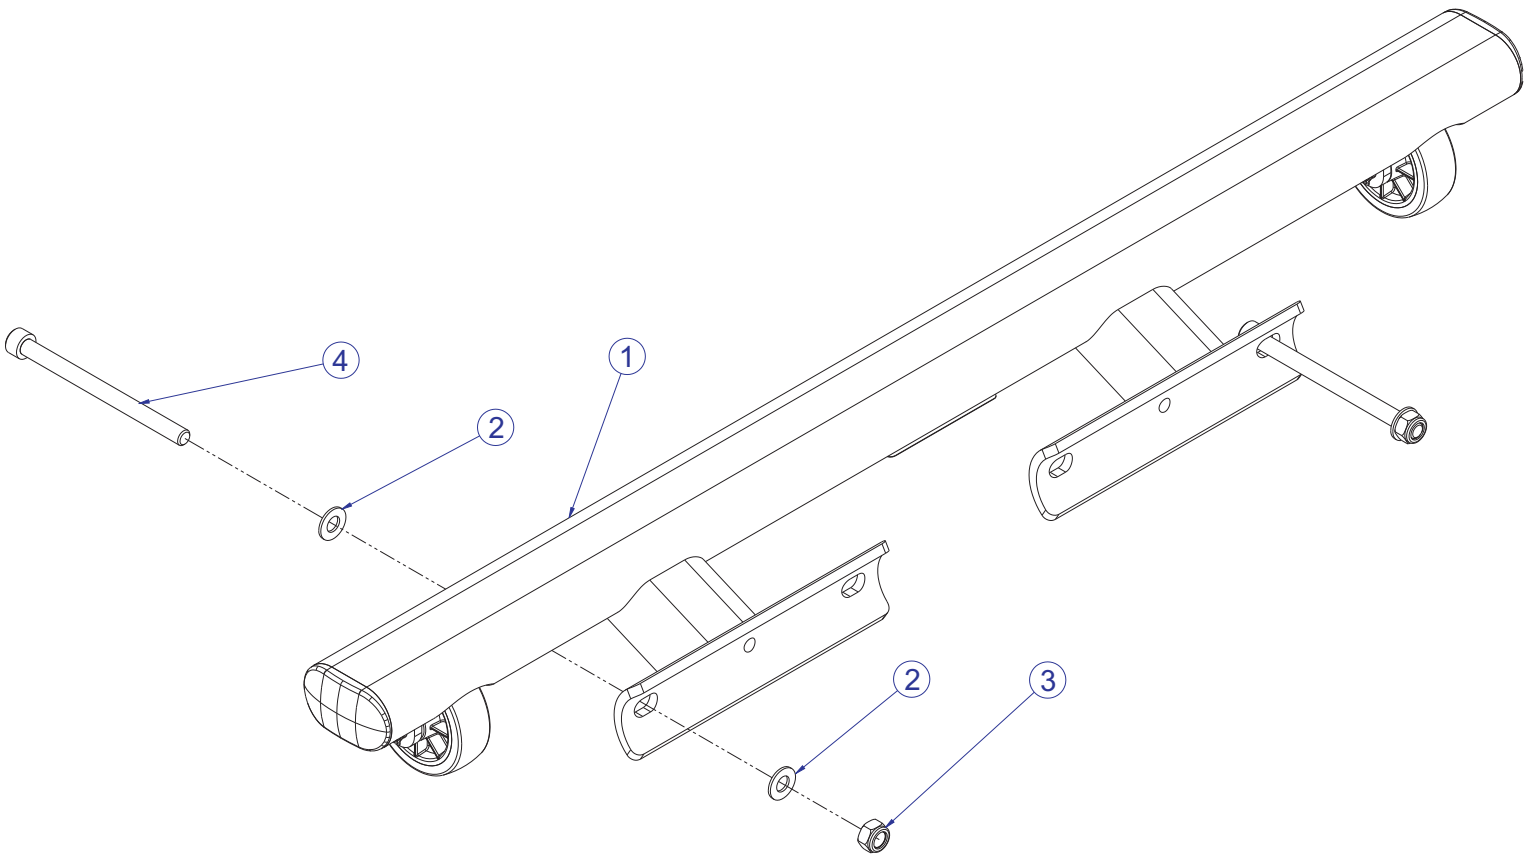

CIRCUIT SERIES
TCWHL
STRENGTH CIRCUIT WHEEL KIT

Customer Support Services
PARTS LIST

TCWHL STRENGTH CIRCUIT WHEEL KIT CONTENTS

COMPONENT ASSEMBLY	pg. 3
FRAME ASSEMBLY	4

COLOR LEGEND

Item numbers ending in 'XX' require paint color.
Replace last two digits from the corresponding code.

01 = White

02 = Platinum

99 = Custom Paint

TCWHL STRENGTH CIRCUIT WHEEL KIT COMPONENT ASSEMBLY

ITEM NO.	QTY.	PART NO.	DESCRIPTION
1	1	82435XX	ASSY, TCWHL, FRAME
2	4	3102514	WASHER, FLAT 3/8" SAE ST ZN
3	2	3242002	NUT, M10 X 1.5 HEX NYLOCK
4	2	3236220	M10 X 1.5 X 130 SHCS, LOW HEAD

TCWHL STRENGTH CIRCUIT WHEEL KIT FRAME ASSEMBLY - 8243501

ITEM NO.	QTY.	PART NO.	DESCRIPTION
1	1	82434XX	WLDMT, TCWHL, FRAME
2	2	8254001	AXLE, TCWHL, WHEEL
3	2	OK59-01164-0000	WHEEL, 3.0 OD X .50 ID OVERMOLD
4	4	3243902	RING, BRE M12, ST, PP
5	2	7800501	CAP, SML FLOV END
6	1	7571301	LABEL, SERIAL NUMBER