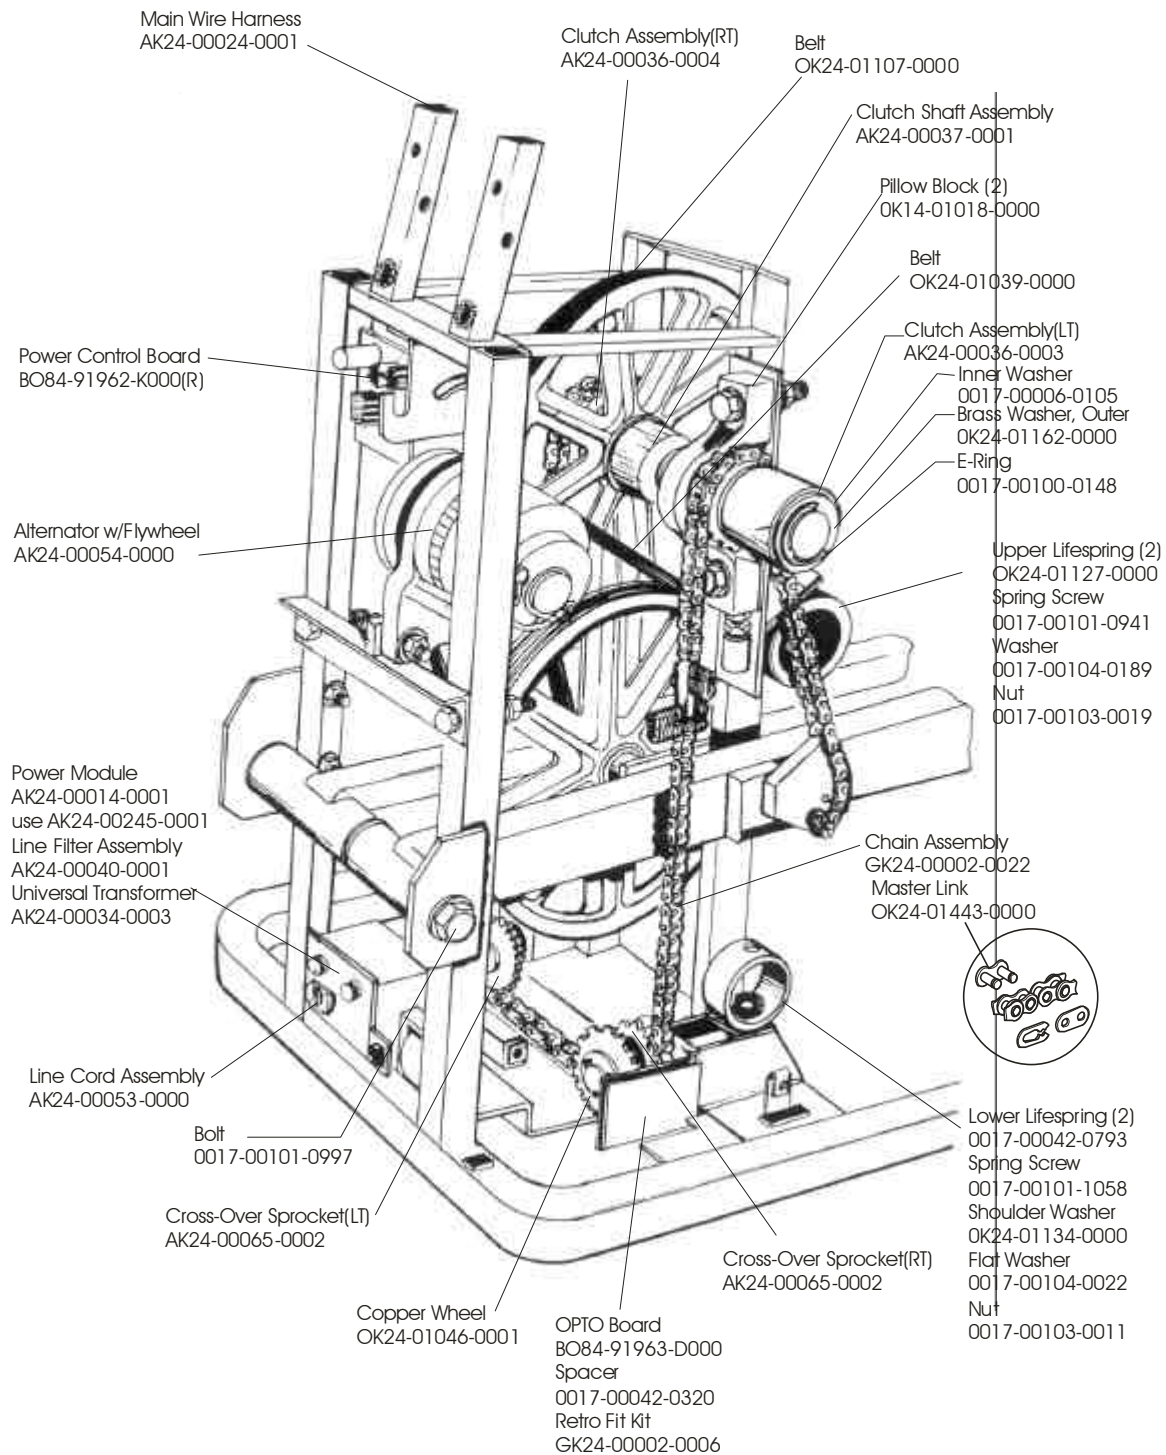

LS-1000 STAIRCLIMBERS

GK24-00001-XXXX

LS-1000 STAIRCLIMBERS

GK24-00001-XXXX

Free Manuals Download Website

<http://myh66.com>

<http://usermanuals.us>

<http://www.somanuals.com>