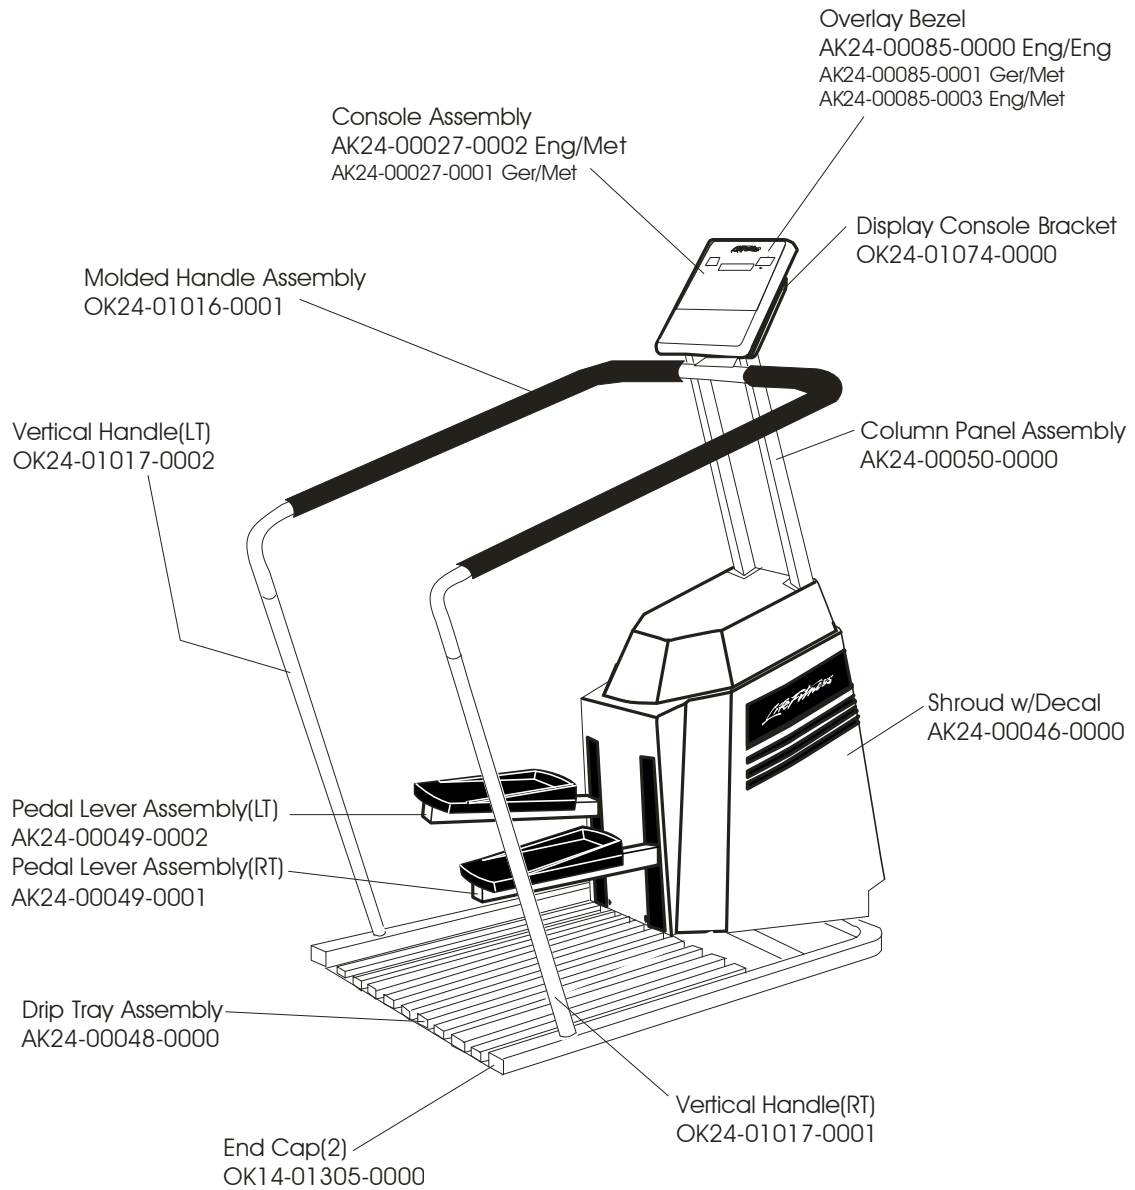

LS-1000 STAIRCLIMBERS

GK24-00001-XXXX

LS-1000 STAIRCLIMBERS

GK24-00001-XXXX

Free Manuals Download Website

<http://myh66.com>

<http://usermanuals.us>

<http://www.somanuals.com>