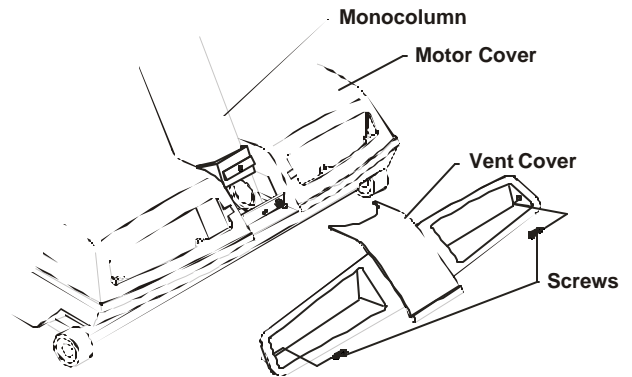

Step 5

Loosen, but do not remove, the two nuts on the **U-BOLT** securing the **MONOCOLUMN** to the **FRAME** and the **SCREW** located at the base of the **MONOCOLUMN**.

CAUTION: BE CAREFUL NOT TO STRAIN OR DAMAGE THE WIRE HARNESS THAT RUNS THROUGH THE MONOCOLUMN.

Step 6

Remove the four **SCREWS** securing the **MOTOR COVER** in place against the treadmill **FRAME**. Carefully lift the **MOTOR COVER** from the machine.

Step 7

Place the supplied 1/8" **PAD** (large pad) into the center area of the recess in the **MOTOR COVER** (as shown).

Step 12

Place the **VENT COVER** back into position on the **MOTOR COVER** and secure it using the two **VENT COVER SCREWS**.

Step 8

Place the supplied 1/4" **PAD** (small pad) centered against the 1/8" **PAD** previously placed in **STEP 7** (as shown).