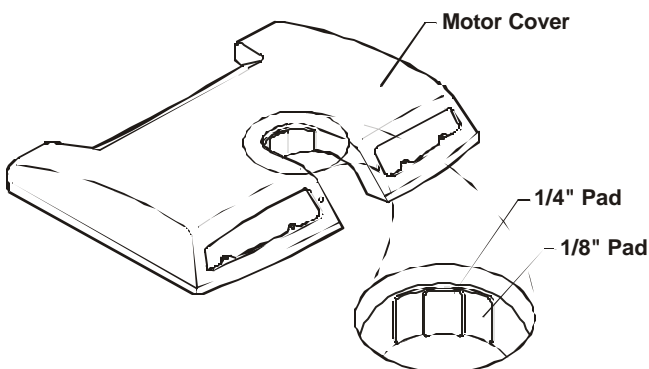

Life Fitness Models 4000 and 4500HR Treadmills

How To... Install the Monocolumn Pad Kit

Tools required: Phillips screwdriver, Socket set

Step 1

Turn the power **OFF** at the ON/OFF switch and then unplug the unit from the electrical outlet.

Step 2

Using a Phillips screwdriver, remove the two **SCREWS** securing the sides of the **VENT COVER** to the **MOTOR COVER**.

Step 3

Grasp the **VENT COVER** in the center and pull away from the **MOTOR COVER** to disengage the two snap down **CLIPS** located on the inside, center of the **VENT COVER**.

Step 4

Using a Phillips screwdriver, remove the **SCREW** securing the **RETAINING PLATE** and **FIBERBOARD WEDGE** in place on the **MONOCOLUMN**. Discard the **RETAINING PLATE**, **FIBERBOARD WEDGE** and **SCREW**.

Step 5

Loosen, but do not remove, the two nuts on the **U-BOLT** securing the **MONOCOLUMN** to the **FRAME** and the **SCREW** located at the base of the **MONOCOLUMN**.

CAUTION: BE CAREFUL NOT TO STRAIN OR DAMAGE THE WIRE HARNESS THAT RUNS THROUGH THE MONOCOLUMN.

Step 6

Remove the four **SCREWS** securing the **MOTOR COVER** in place against the treadmill **FRAME**. Carefully lift the **MOTOR COVER** from the machine.

Step 7

Place the supplied 1/8" **PAD** (large pad) into the center area of the recess in the **MOTOR COVER** (as shown).

Step 12

Place the **VENT COVER** back into position on the **MOTOR COVER** and secure it using the two **VENT COVER SCREWS**.