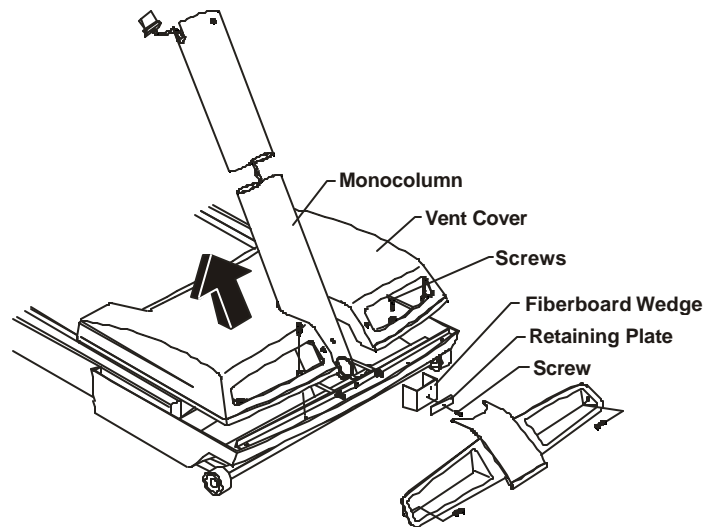

Step 5

Loosen, but do not remove, the two nuts on the **U-BOLT** securing the **MONOCOLUMN** to the **FRAME** and the **SCREW** located at the base of the **MONOCOLUMN**.

CAUTION: BE CAREFUL NOT TO STRAIN OR DAMAGE THE WIRE HARNESS THAT RUNS THROUGH THE MONOCOLUMN.

Step 6

Remove the four **SCREWS** securing the **MOTOR COVER** in place against the treadmill **FRAME**. Carefully lift the **MOTOR COVER** from the machine.

Step 7

Place the supplied 1/8" **PAD** (large pad) into the center area of the recess in the **MOTOR COVER** (as shown).

Step 12

Place the **VENT COVER** back into position on the **MOTOR COVER** and secure it using the two **VENT COVER SCREWS**.

Step 8

Place the supplied 1/4" **PAD** (small pad) centered against the 1/8" **PAD** previously placed in **STEP 7** (as shown).