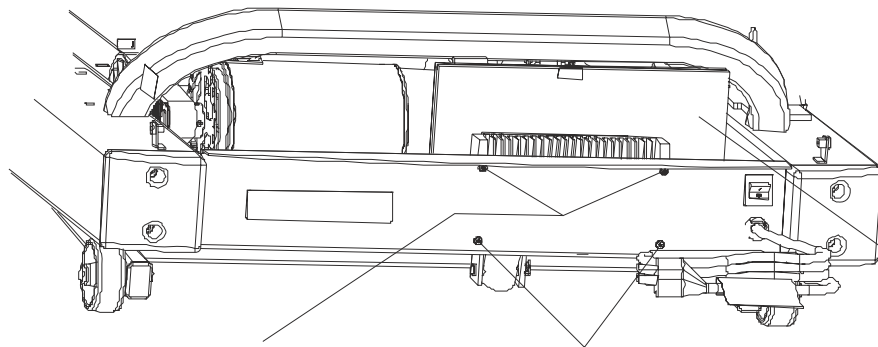

DC Controller Top
Mounting Screws(2)
0017-00101-0168
Lock Washers(2)
0017-00104-0460

DC Controller Bottom
Mounting Screws(2)
0017-00101-0162

DC Controller
GK60-00002-0002
100-120 Volts/50-60 Hz
GK60-00002-0003
200+ Volts/50-60 Hz