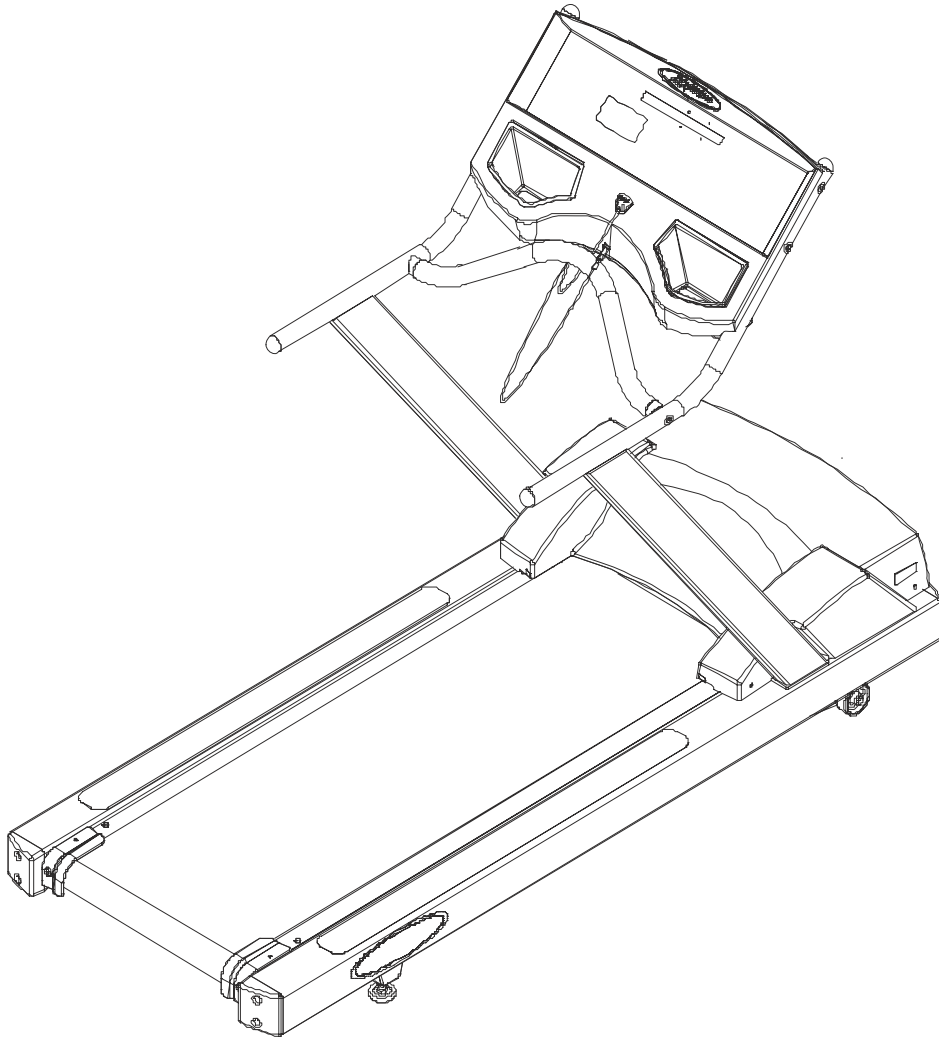

LifeFitness

SILVER BULLET 90T-XXXX-01 TREADMILL

Customer Support Services PARTS MANUAL revised 17 Sep 2008

Miscellaneous	3
Console Assembly	4
Motor Cover, Leveler and End Caps	7
Ergo Bar and Upright Assembly	8
Accessory Trays.....	9
Belt, Deck, and Rollers	10
LifeSprings and Anti-static Tinsel.....	11
Lift Frame Assembly	12
Lift Motor and Home Switch	13
Drive Motor Assembly.....	14
Wax Motor, Wax Bag, Wax Nozzle, and Bracket	15
Speed Sensor and Sensor Wheel Assembly	16
Rear Roller Guards	17
DC Controller and On/Off Switch	18
Line Cord and Line Filter.....	19
Cables	20