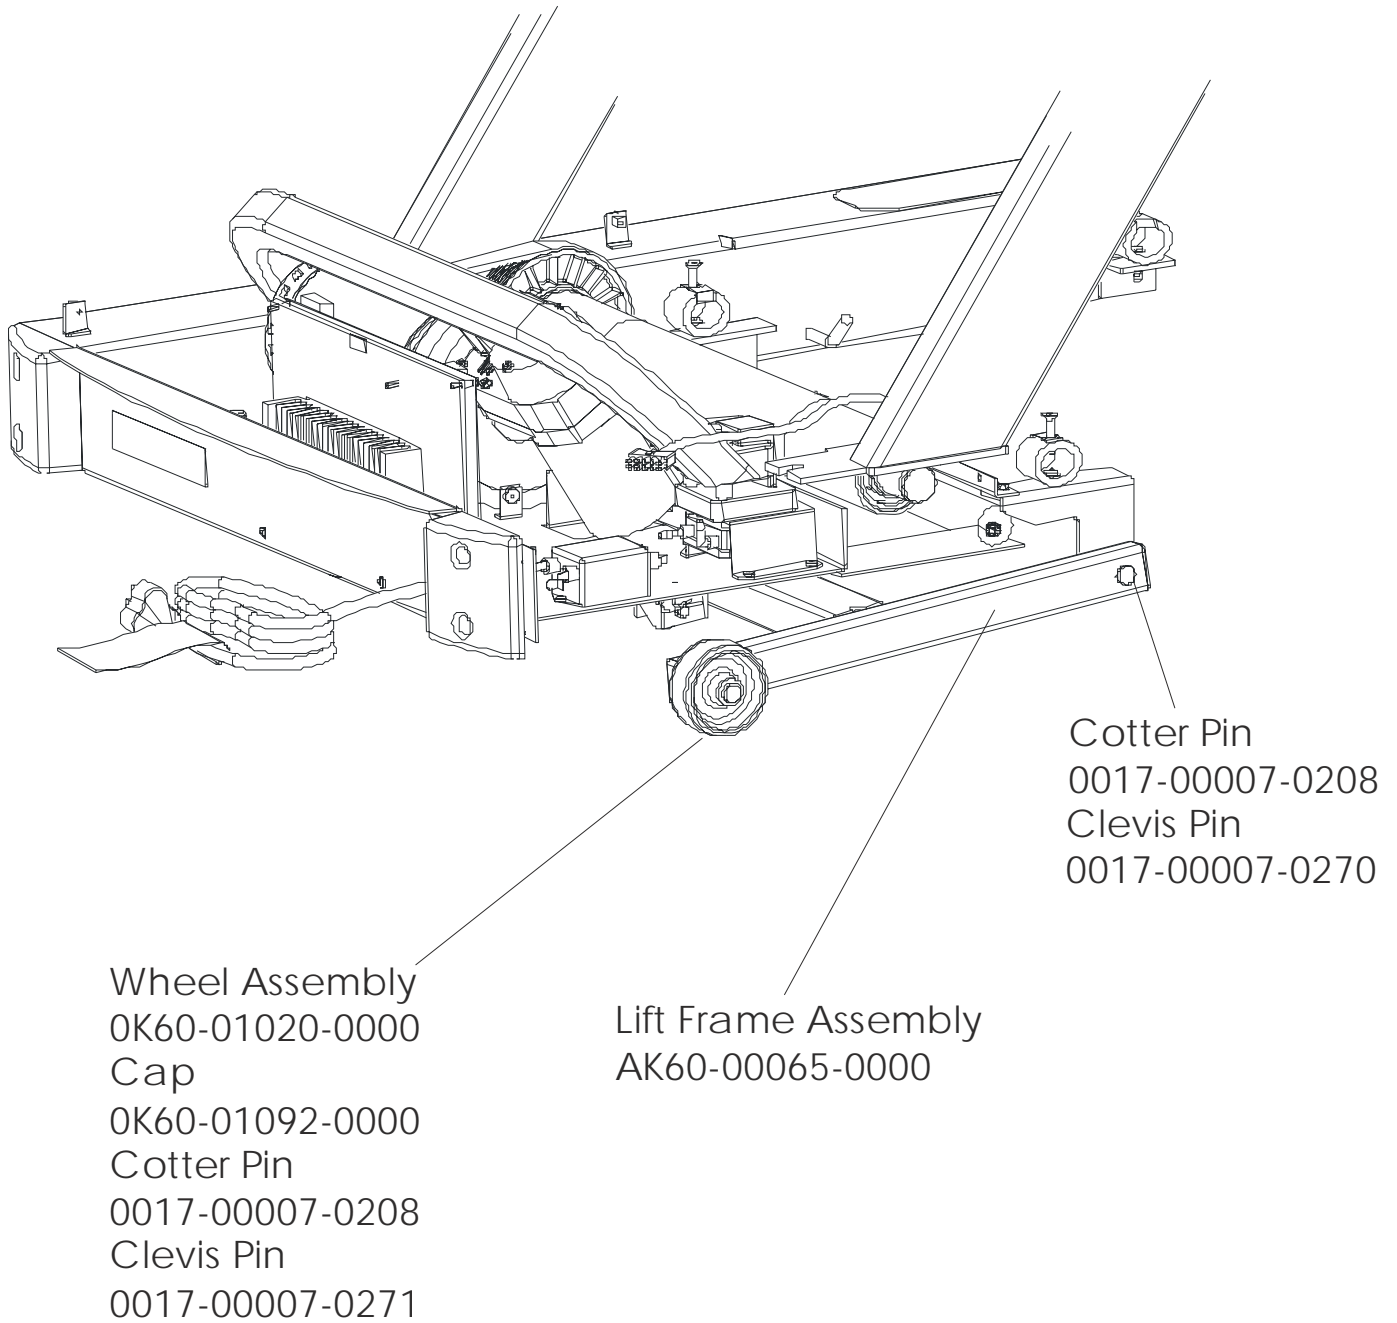

*Some consoles and overlay/bezel assemblies may be unavailable

Lift Motor
OK60-01094-0000 (120v)
OK60-01166-0000(220v/60Hz)

Drive Motor Assembly
AK60-00081-0001
Motor Brush Kit
GK60-00002-0007

Tensioning Bolt
0017-00101-1283