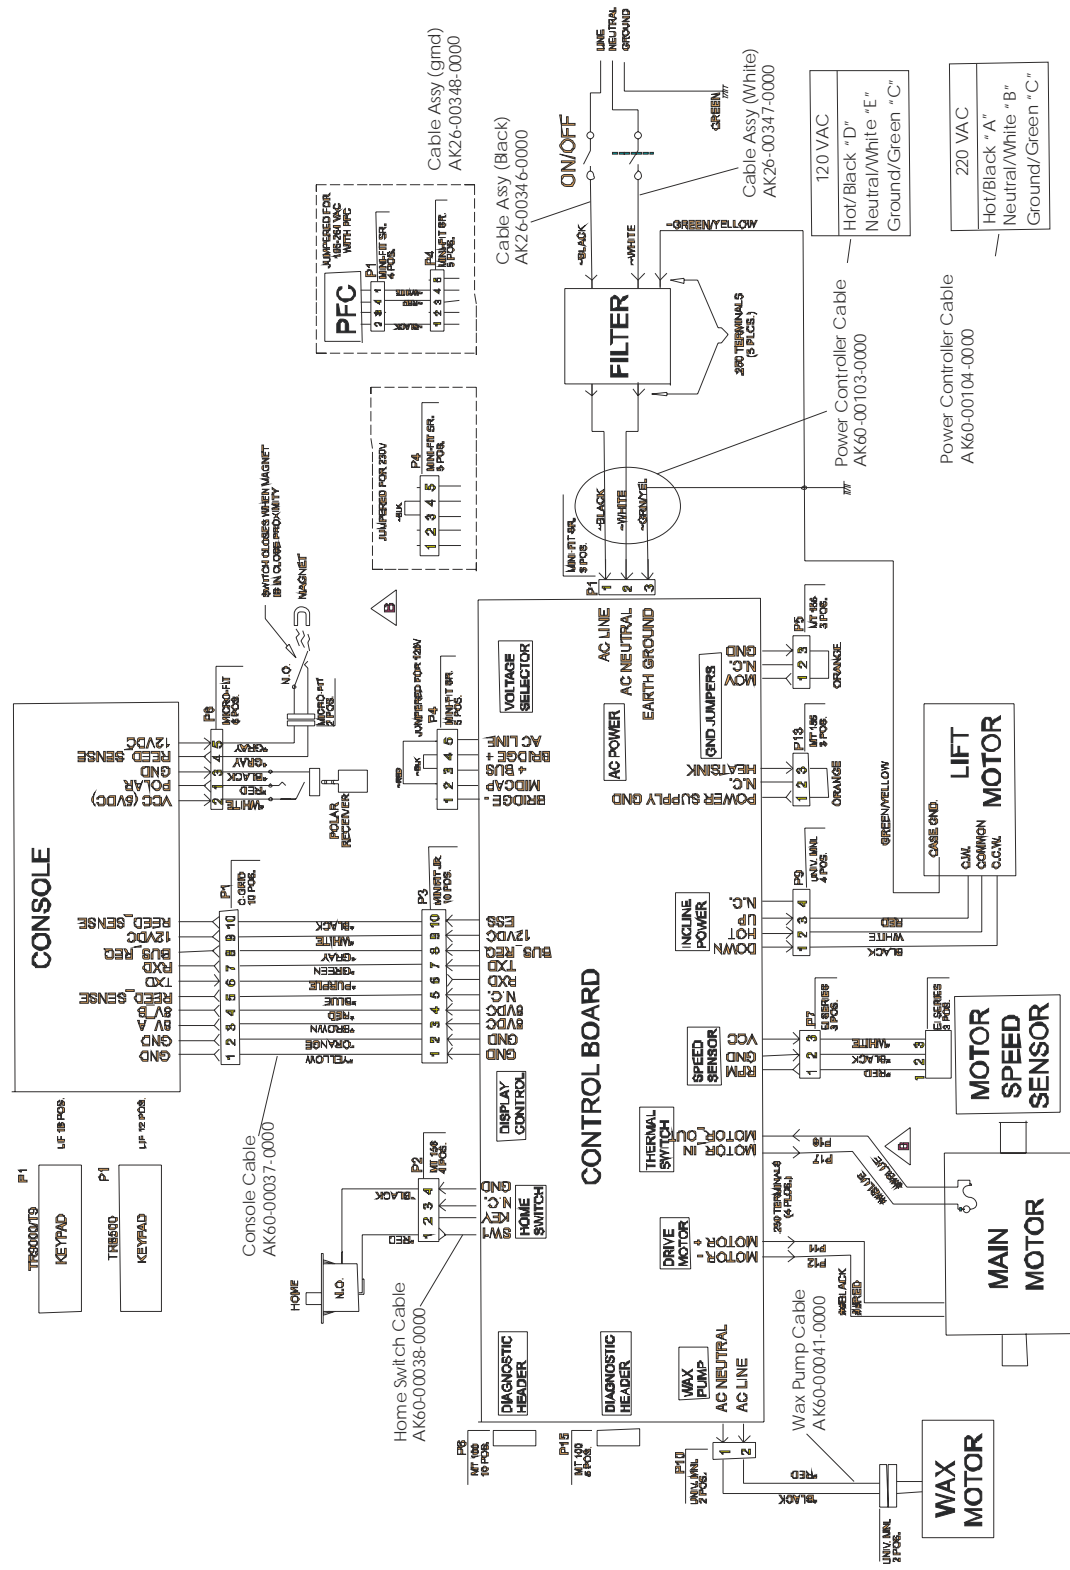

LifeFitness

SILVER BULLET 90T-XXXX-01 TREADMILL

Customer Support Services PARTS MANUAL revised 17 Sep 2008

Miscellaneous	3
Console Assembly	4
Motor Cover, Leveler and End Caps	7
Ergo Bar and Upright Assembly	8
Accessory Trays.....	9
Belt, Deck, and Rollers	10
LifeSprings and Anti-static Tinsel.....	11
Lift Frame Assembly	12
Lift Motor and Home Switch	13
Drive Motor Assembly.....	14
Wax Motor, Wax Bag, Wax Nozzle, and Bracket	15
Speed Sensor and Sensor Wheel Assembly	16
Rear Roller Guards	17
DC Controller and On/Off Switch	18
Line Cord and Line Filter.....	19
Cables	20

Drive Belt
OK60-01025-0000

Motor; Bleed Cable
AK60-00098-0000

Mounting Nuts(4)
0017-00103-0132

Washer
0017-00104-0159

Not Applicable for models 90T-0100 or 90T-0300

DC Controller Top
Mounting Screws(2)
0017-00101-0168
Lock Washers(2)
0017-00104-0460

DC Controller Bottom
Mounting Screws(2)
0017-00101-0162

DC Controller
GK60-00002-0002
100-120 Volts/50-60 Hz
GK60-00002-0003
200+ Volts/50-60 Hz

ON/OFF Switch
0017-00032-0198

Free Manuals Download Website