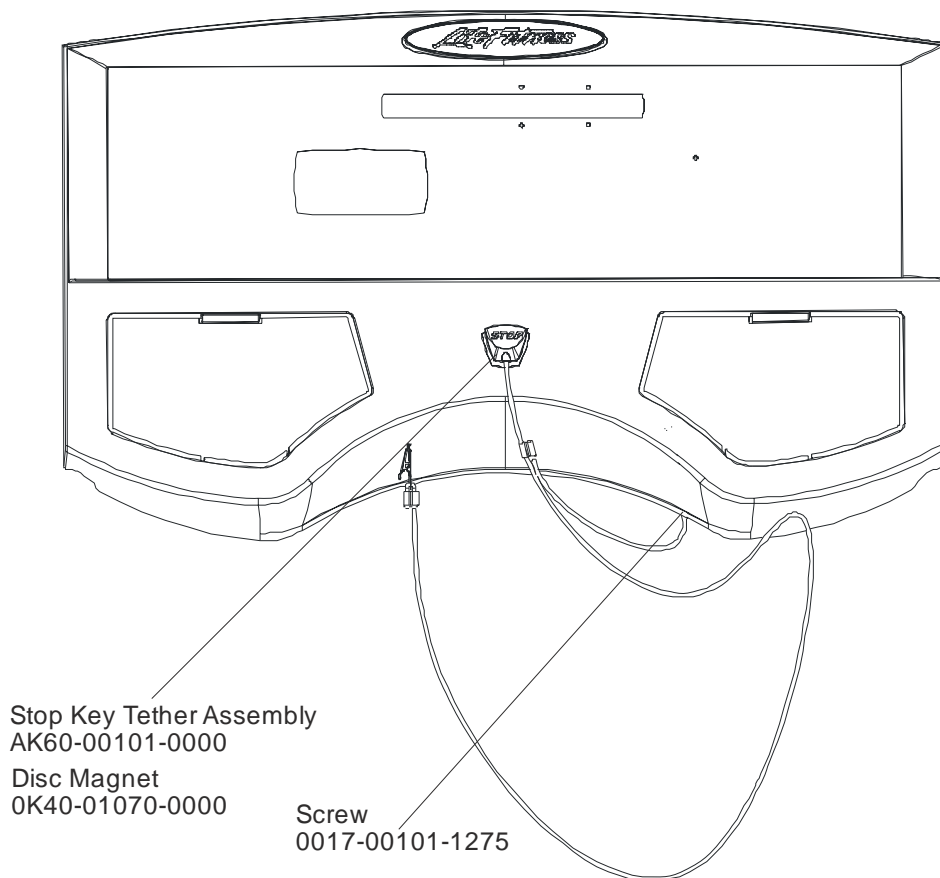

Stop Key Tether Assembly
AK60-00101-0000

Disc Magnet
OK40-01070-0000

Screw
0017-00101-1275

Language	Console*	Overlay/Bezel Assembly*
ENG+MET	AK60-00112-0001	AK60-00109-0001
GERMAN	AK60-00112-0003	AK60-00109-0003
SPANISH	AK60-00112-0004	AK60-00109-0004
JAPANESE	AK60-00112-0006	AK60-00109-0006
FRENCH	AK60-00112-0007	AK60-00109-0007
ITALIAN	AK60-00112-0008	AK60-00109-0008
DUTCH	AK60-00112-0009	AK60-00109-0009
PORTUGUESE	AK60-00112-0010	AK60-00109-0010

*Some consoles and overlay/bezel assemblies may be unavailable