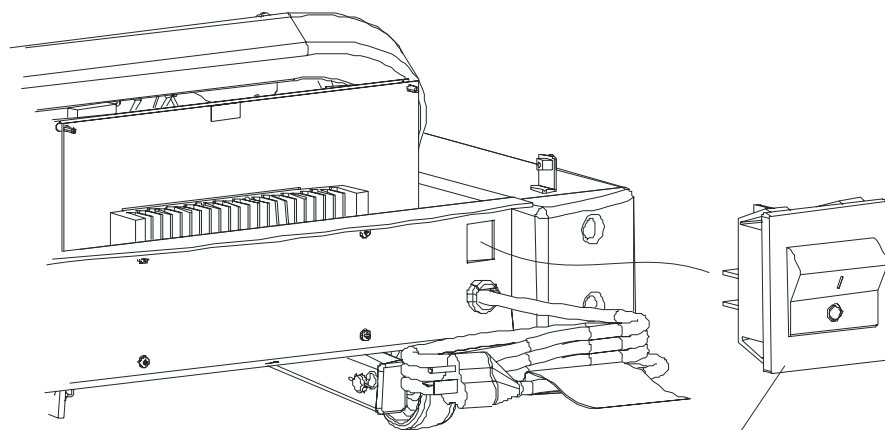

DC Controller Bottom
Mounting Screws(2)
0017-00101-0162

DC Controller
GK60-00002-0002
100-120 Volts/50-60 Hz
GK60-00002-0003
200+ Volts/50-60 Hz

ON/OFF Switch
0017-00032-0198

Free Manuals Download Website