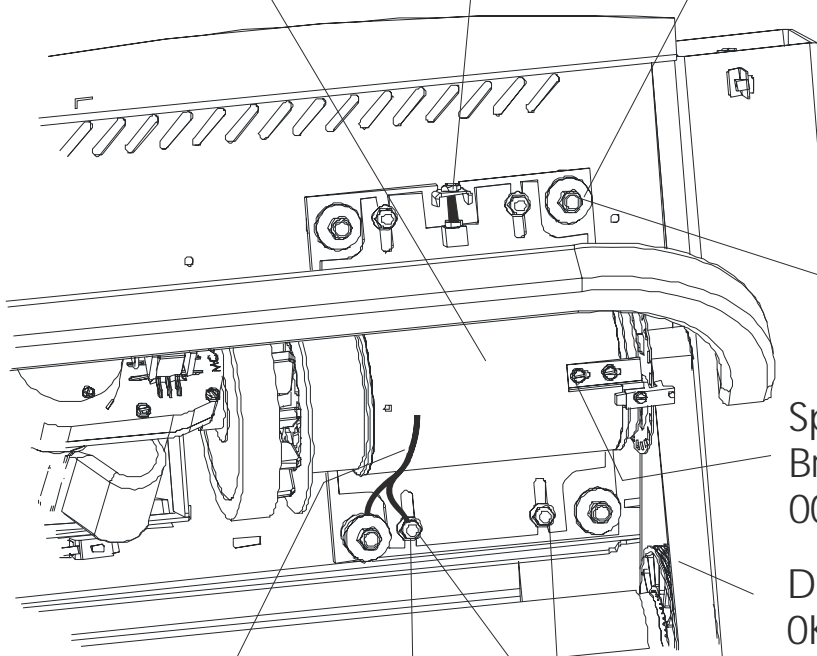

Drive Motor Assembly
AK60-00081-0001
Motor Brush Kit
GK60-00002-0007

Tensioning Bolt
0017-00101-1283

Locking Nut(4)
0017-00103-0025
Wide Washer(4)
OK60-01121-0000
Isolation Mounts
OK60-01119-0000
Isolation
Mounting Plate
OK60-01123-0000
Motor Mount Spacer
OK60-01120-0000

Speed Sensor
Brkt Screws(2)
0017-00101-1193

Drive Belt
OK60-01025-0000

Motor; Bleed Cable
AK60-00098-0000

Mounting Nuts(4)
0017-00103-0132

Washer
0017-00104-0159