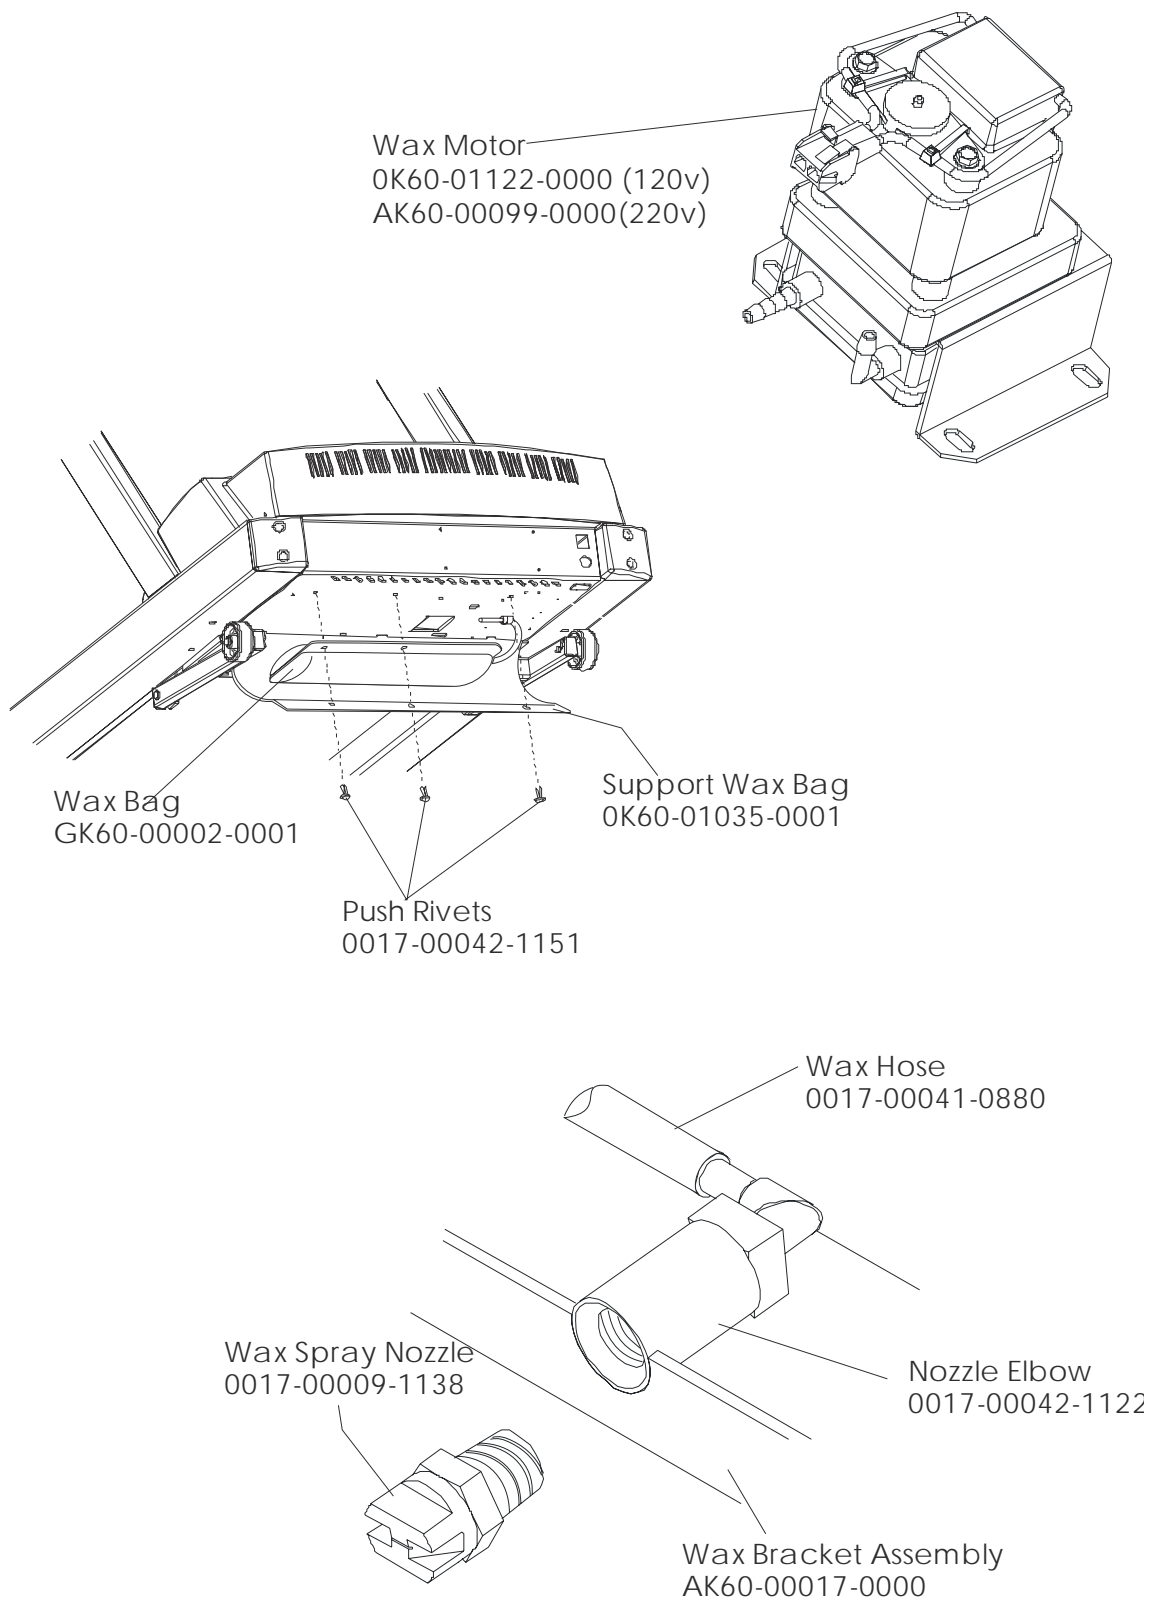

Locking Nut(4)
0017-00103-0025
Wide Washer(4)
OK60-01121-0000
Isolation Mounts
OK60-01119-0000
Isolation
Mounting Plate
OK60-01123-0000
Motor Mount Spacer
OK60-01120-0000

Speed Sensor
Brkt Screws(2)
0017-00101-1193

Drive Belt
OK60-01025-0000

Motor; Bleed Cable
AK60-00098-0000

Mounting Nuts(4)
0017-00103-0132

Washer
0017-00104-0159

Not Applicable for models 90T-0100 or 90T-0300

DC Controller Top
Mounting Screws(2)
0017-00101-0168
Lock Washers(2)
0017-00104-0460