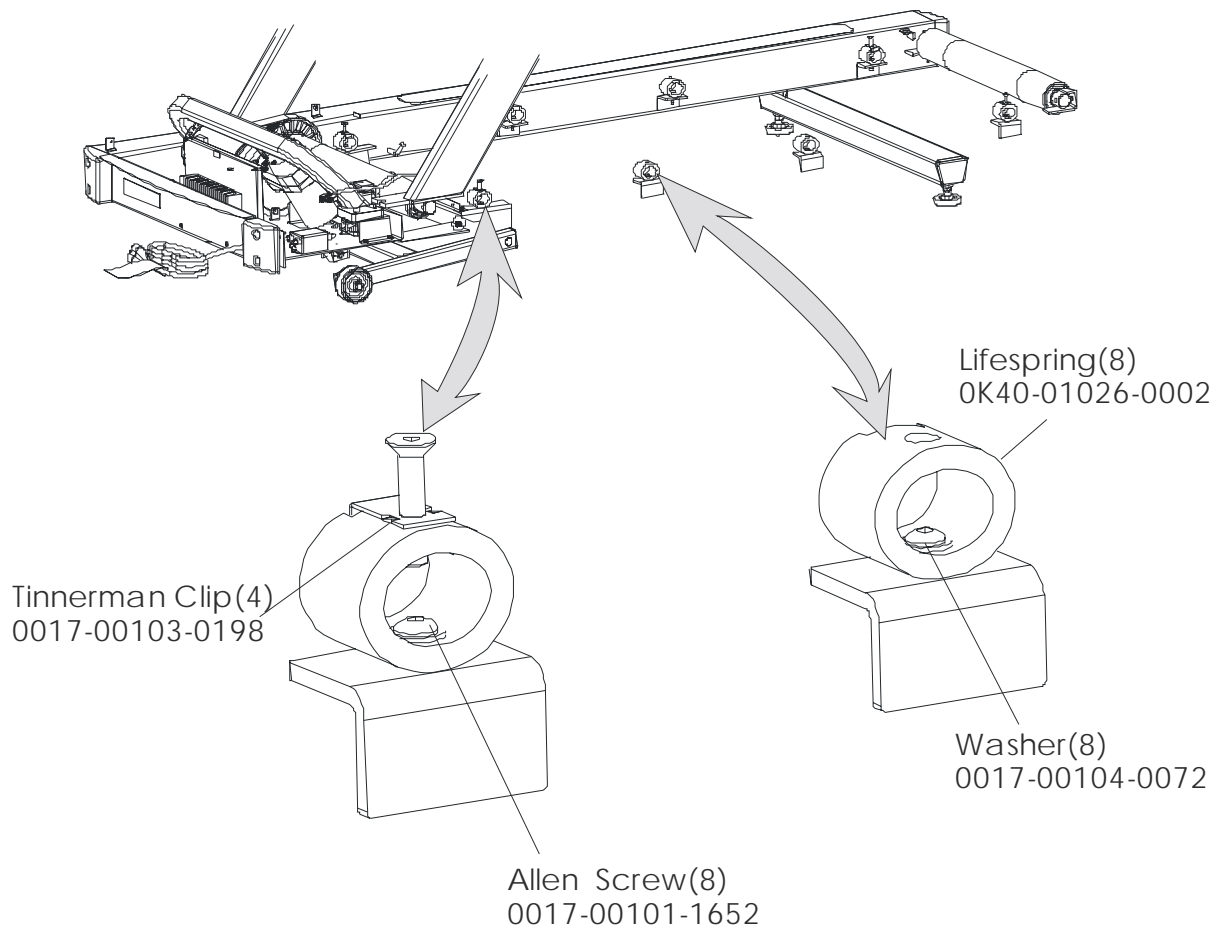

*Some consoles and overlay/bezel assemblies may be unavailable

Lift Motor
OK60-01094-0000 (120v)
OK60-01166-0000(220v/60Hz)

Drive Motor Assembly
AK60-00081-0001
Motor Brush Kit
GK60-00002-0007

Tensioning Bolt
0017-00101-1283