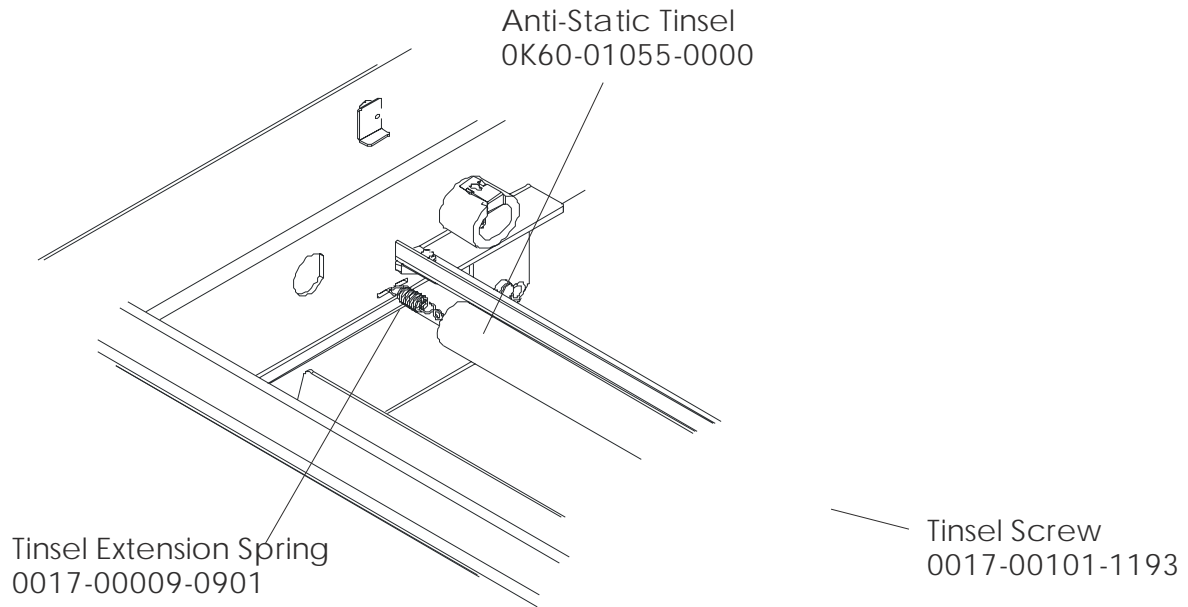

*Some consoles and overlay/bezel assemblies may be unavailable

Lift Motor
OK60-01094-0000 (120v)
OK60-01166-0000(220v/60Hz)

Drive Motor Assembly
AK60-00081-0001
Motor Brush Kit
GK60-00002-0007

Tensioning Bolt
0017-00101-1283