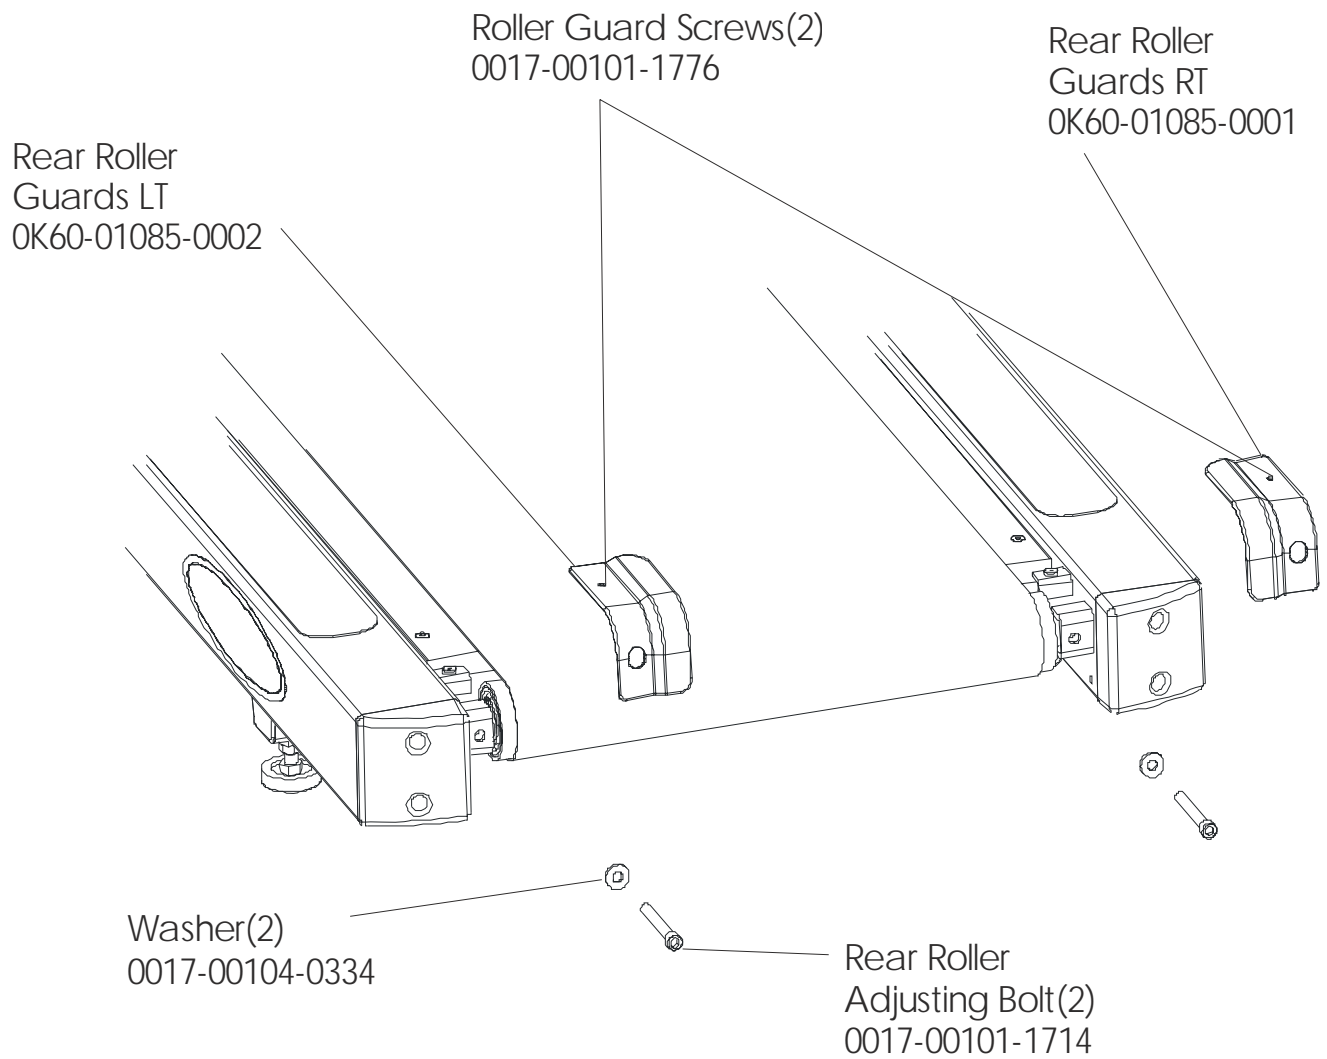

Drive Belt
OK60-01025-0000

Motor; Bleed Cable
AK60-00098-0000

Mounting Nuts(4)
0017-00103-0132

Washer
0017-00104-0159

Not Applicable for models 90T-0100 or 90T-0300

DC Controller Top
Mounting Screws(2)
0017-00101-0168
Lock Washers(2)
0017-00104-0460