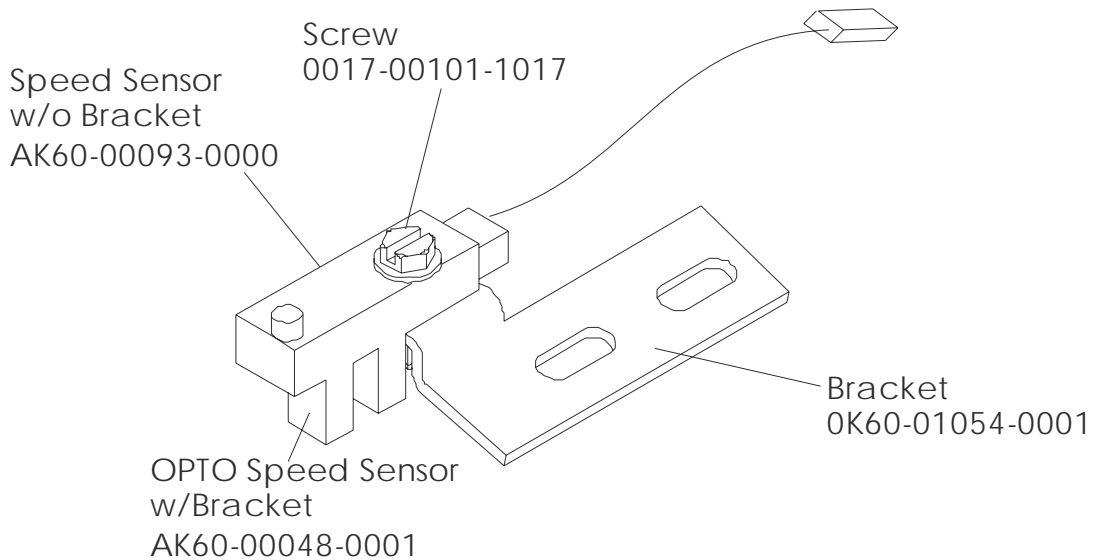

Drive Belt
OK60-01025-0000

Motor; Bleed Cable
AK60-00098-0000

Mounting Nuts(4)
0017-00103-0132

Washer
0017-00104-0159

Not Applicable for models 90T-0100 or 90T-0300

DC Controller Top
Mounting Screws(2)
0017-00101-0168
Lock Washers(2)
0017-00104-0460