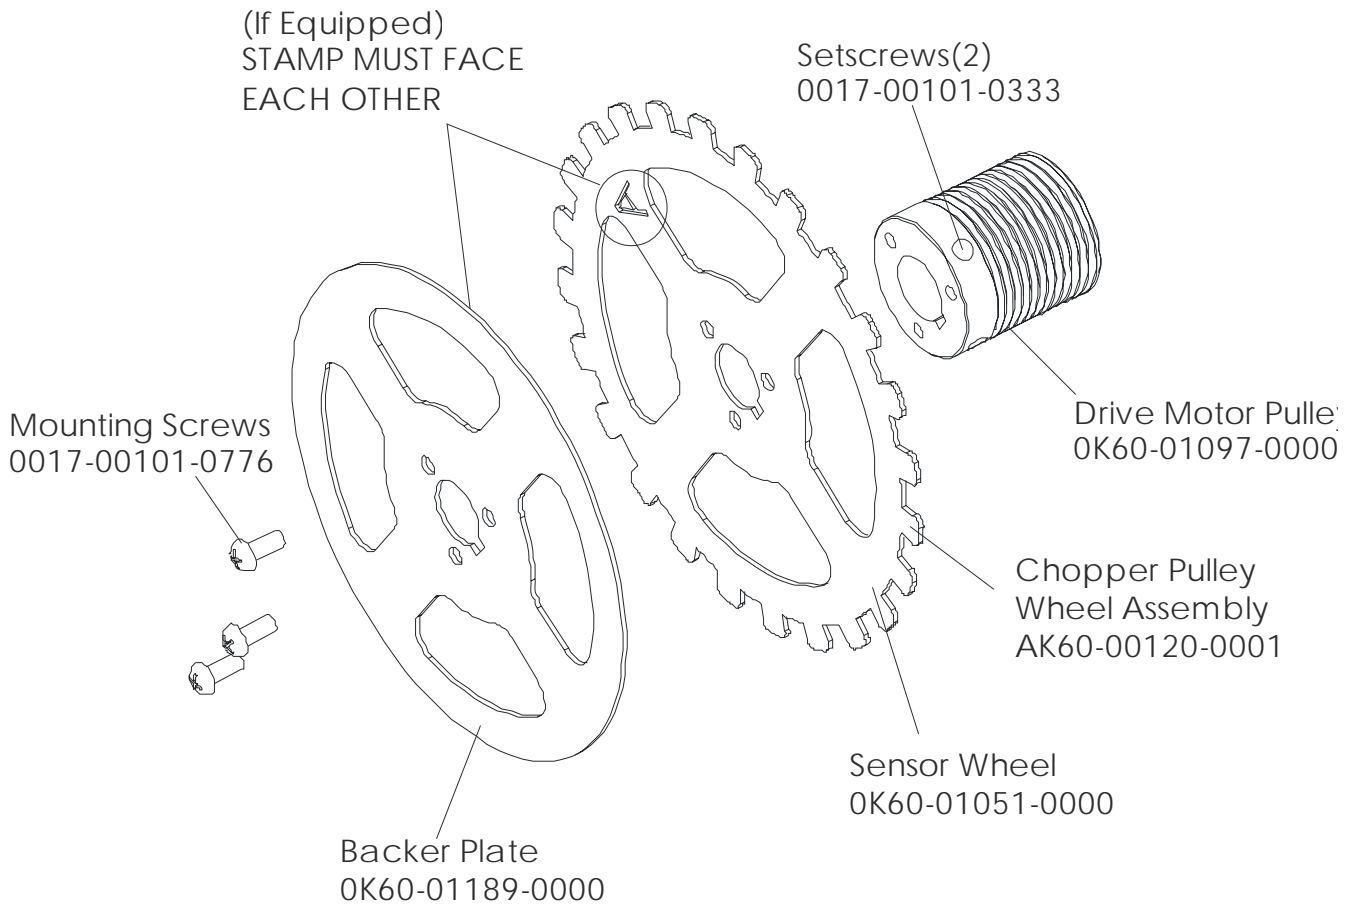

Drive Belt
OK60-01025-0000

Motor; Bleed Cable
AK60-00098-0000

Mounting Nuts(4)
0017-00103-0132

Washer
0017-00104-0159

Not Applicable for models 90T-0100 or 90T-0300

DC Controller Top
Mounting Screws(2)
0017-00101-0168
Lock Washers(2)
0017-00104-0460