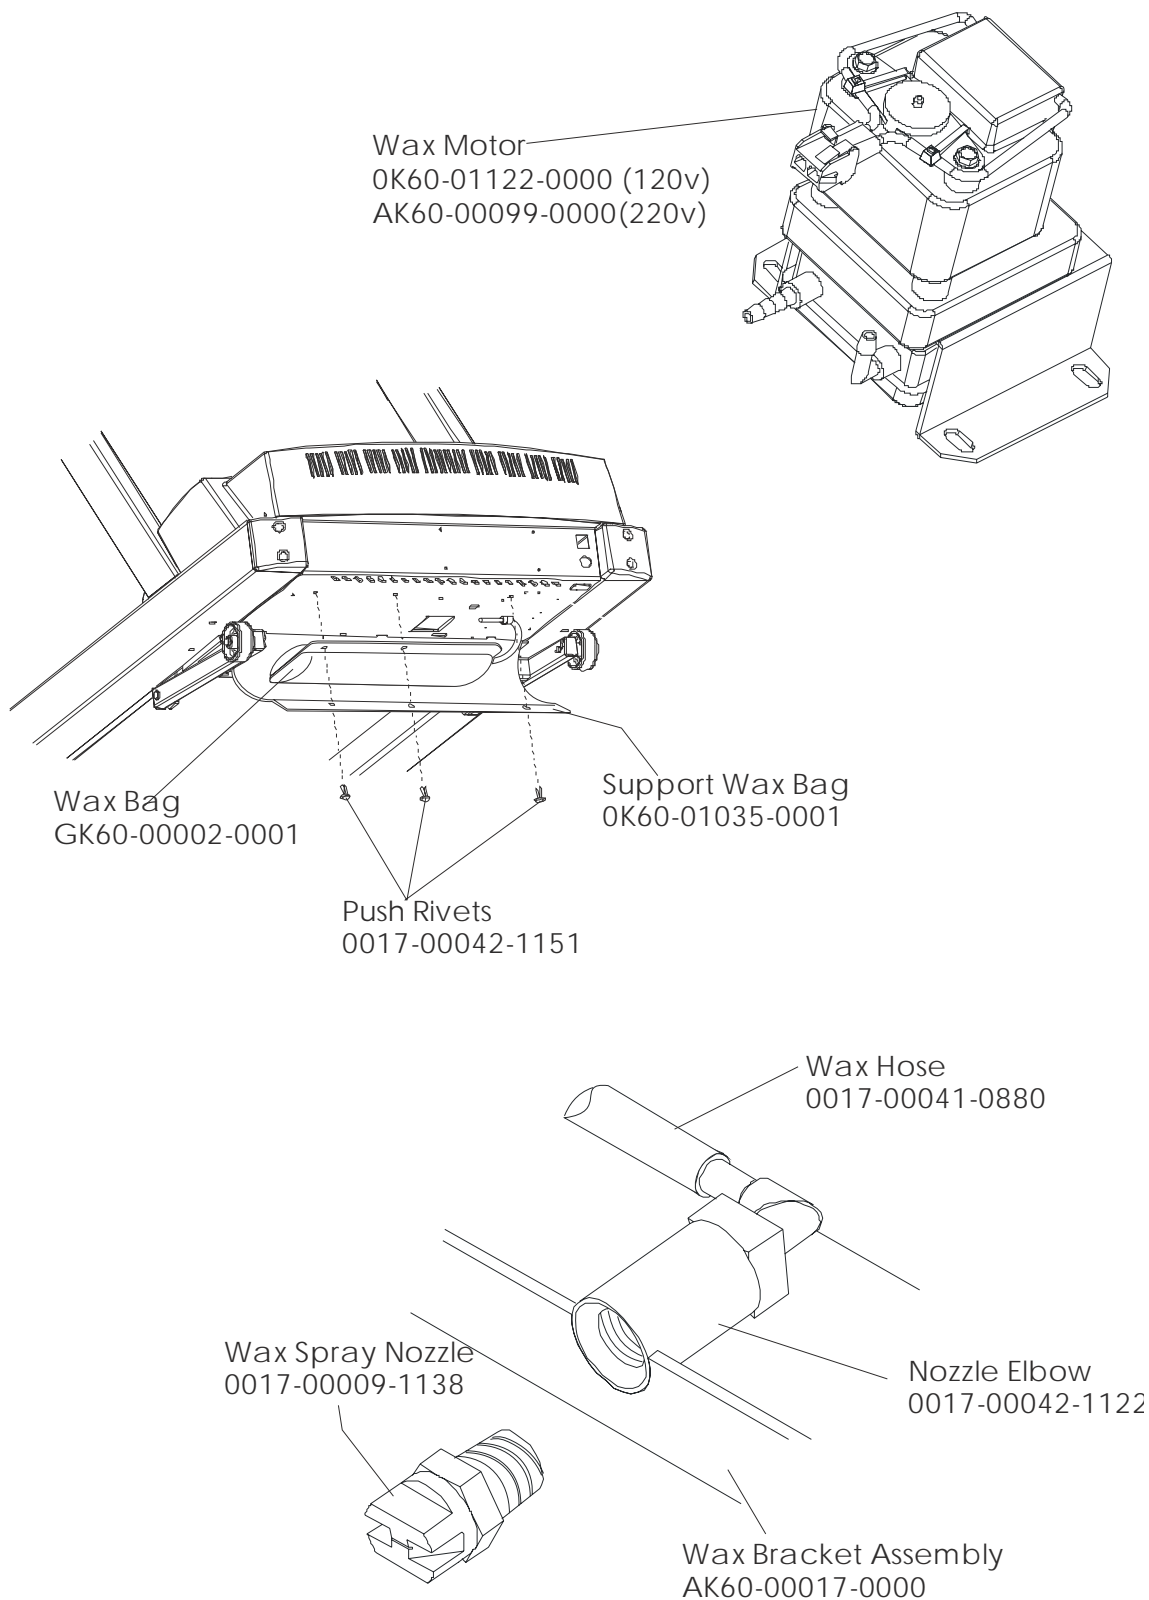

*Some consoles and overlay/bezel assemblies may be unavailable

Striding Belt
OK60-01024-0000 (All International)
OK60-01024-0002 (Only 90T-0100 and 90T-0300)

Wheel Assembly
OK60-01020-0000
Cap
OK60-01092-0000
Cotter Pin
0017-00007-0208
Clevis Pin
0017-00007-0271

Lift Frame Assembly
AK60-00065-0000

Cotter Pin
0017-00007-0208
Clevis Pin
0017-00007-0270

Lift Motor
OK60-01094-0000 (120v)
OK60-01166-0000(220v/60Hz)

Not applicable for models 90T-0100 or 90T-0300

DC Controller Top
Mounting Screws(2)
0017-00101-0168
Lock Washers(2)
0017-00104-0460

DC Controller Bottom
Mounting Screws(2)
0017-00101-0162

DC Controller
GK60-00002-0002
100-120 Volts/50-60 Hz
GK60-00002-0003
200+ Volts/50-60 Hz

ON/OFF Switch
0017-00032-0198

Free Manuals Download Website