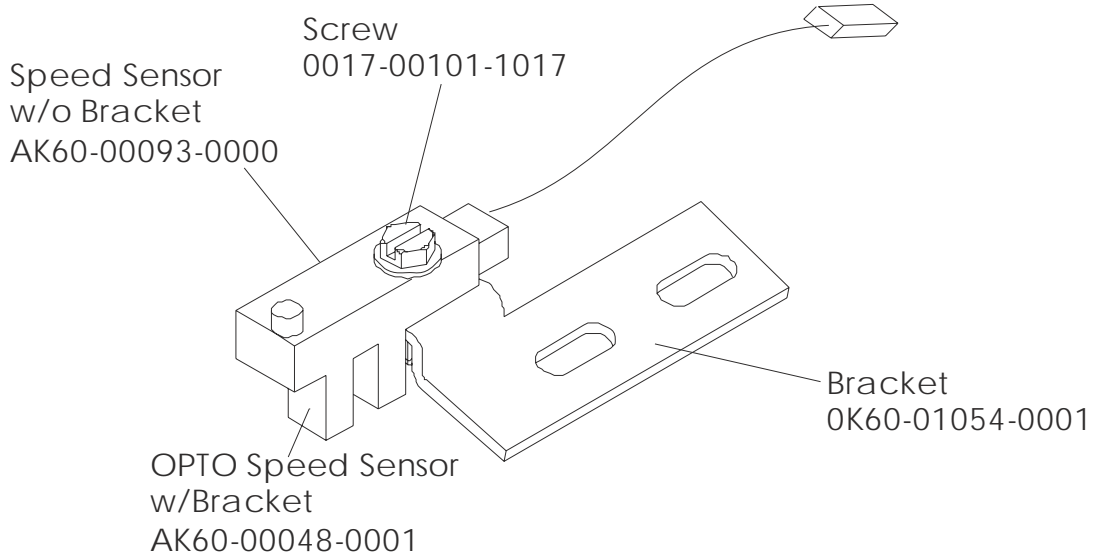

Lift Frame Assembly
AK60-00065-0000

Cotter Pin
0017-00007-0208
Clevis Pin
0017-00007-0270

Lift Motor
OK60-01094-0000 (120v)
OK60-01166-0000(220v/60Hz)

Not applicable for models 90T-0100 or 90T-0300

DC Controller Top
Mounting Screws(2)
0017-00101-0168
Lock Washers(2)
0017-00104-0460