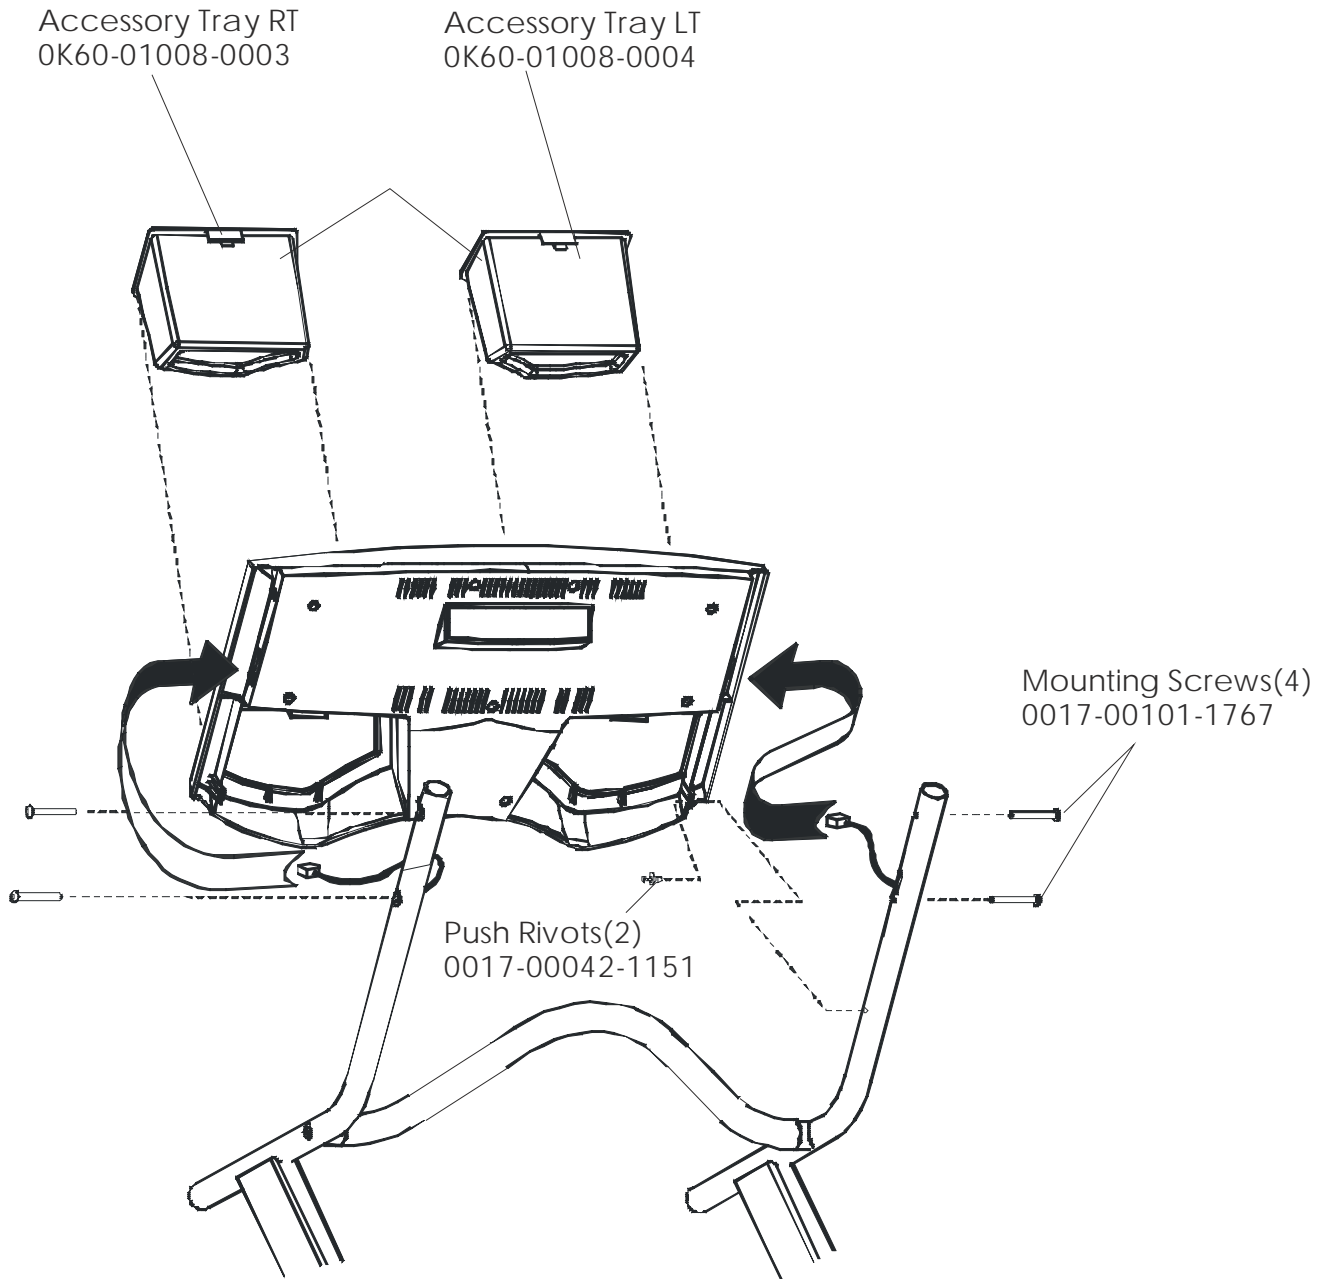

LifeFitness

ARCTIC SILVER 90T-XXXX-02 TREADMILL

Customer Support Services PARTS MANUAL rev 17 Sep 2008

Miscellaneous	3
Console Assembly	4
Motor Cover, Leveler and End Caps	7
Ergo Bar and Upright Assembly	8
Accessory Trays.....	9
Belt, Deck, and Rollers	10
LifeSprings and Anti-static Tinsel.....	11
Lift Frame Assembly	12
Lift Motor and Home Switch.....	13
Drive Motor Assembly.....	14
Wax Motor, Wax Bag, Wax Nozzle, and Wax Bracket Assembly	15
Speed Sensor and Sensor Wheel Assembly	16
Rear Roller Guards	17
DC Controller And On/Off Switch.....	18
Line Cord and Line Filter.....	19
Cables	20

Touch-up Paint		
Item	Description	Qty
0017-00008-0204	PAINT: CAN; SPRAY; ARCTIC SILVER B	1
0017-00008-0205	PAINT: BOTTLE; ARCTIC SILVER B	1
0017-00008-0206	PAINT: STEALTH GREY; .6OZ. BTL. B	1

Language	Console*	Overlay/Bezel Assembly*
ENG+MET	AK60-00112-0001	AK60-00109-0001
GERMAN	AK60-00112-0003	AK60-00109-0003
SPANISH	AK60-00112-0004	AK60-00109-0004
JAPANESE	AK60-00112-0006	AK60-00109-0006
FRENCH	AK60-00112-0007	AK60-00109-0007
ITALIAN	AK60-00112-0008	AK60-00109-0008
DUTCH	AK60-00112-0009	AK60-00109-0009
PORTUGUESE	AK60-00112-0010	AK60-00109-0010

*Some consoles and overlay/bezel assemblies may be unavailable

Striding Belt
OK60-01024-0000 (All International)
OK60-01024-0002 (Only 90T-0100 and 90T-0300)

Wheel Assembly
OK60-01020-0000
Cap
OK60-01092-0000
Cotter Pin
0017-00007-0208
Clevis Pin
0017-00007-0271

Lift Frame Assembly
AK60-00065-0000

Cotter Pin
0017-00007-0208
Clevis Pin
0017-00007-0270

Lift Motor
OK60-01094-0000 (120v)
OK60-01166-0000(220v/60Hz)

Not applicable for models 90T-0100 or 90T-0300

DC Controller Top
Mounting Screws(2)
0017-00101-0168
Lock Washers(2)
0017-00104-0460