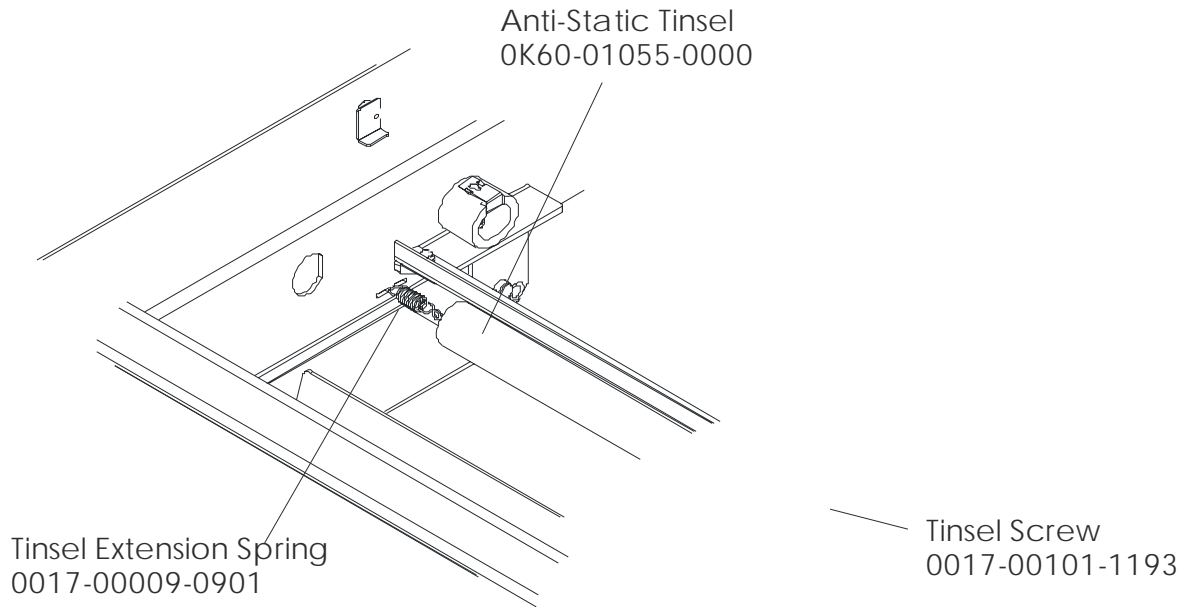

*Some consoles and overlay/bezel assemblies may be unavailable

Striding Belt
OK60-01024-0000 (All International)
OK60-01024-0002 (Only 90T-0100 and 90T-0300)

Wheel Assembly
OK60-01020-0000
Cap
OK60-01092-0000
Cotter Pin
0017-00007-0208
Clevis Pin
0017-00007-0271