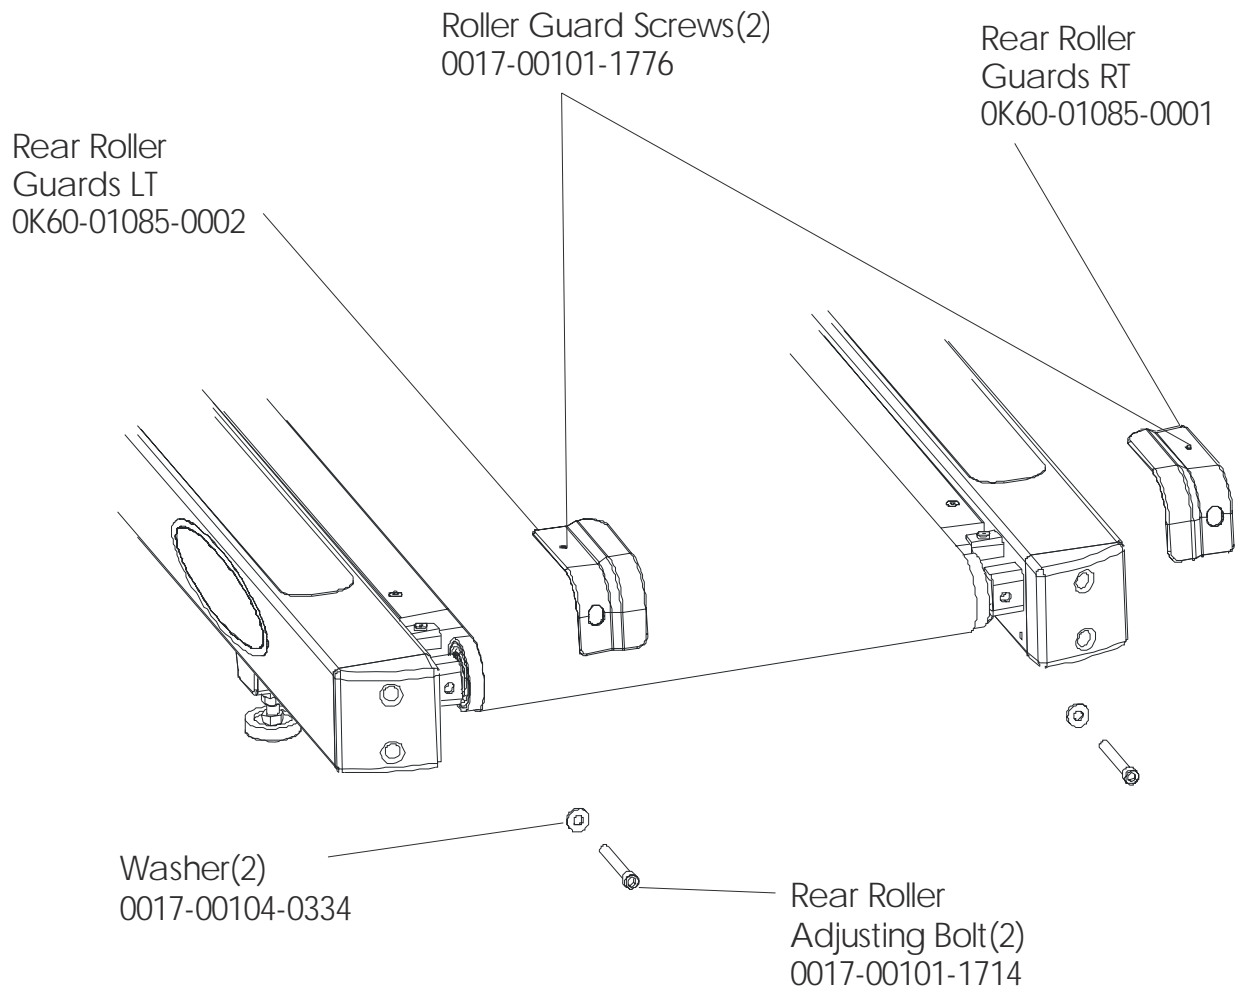

Lift Frame Assembly
AK60-00065-0000

Cotter Pin
0017-00007-0208
Clevis Pin
0017-00007-0270

Lift Motor
OK60-01094-0000 (120v)
OK60-01166-0000(220v/60Hz)

Not applicable for models 90T-0100 or 90T-0300

DC Controller Top
Mounting Screws(2)
0017-00101-0168
Lock Washers(2)
0017-00104-0460