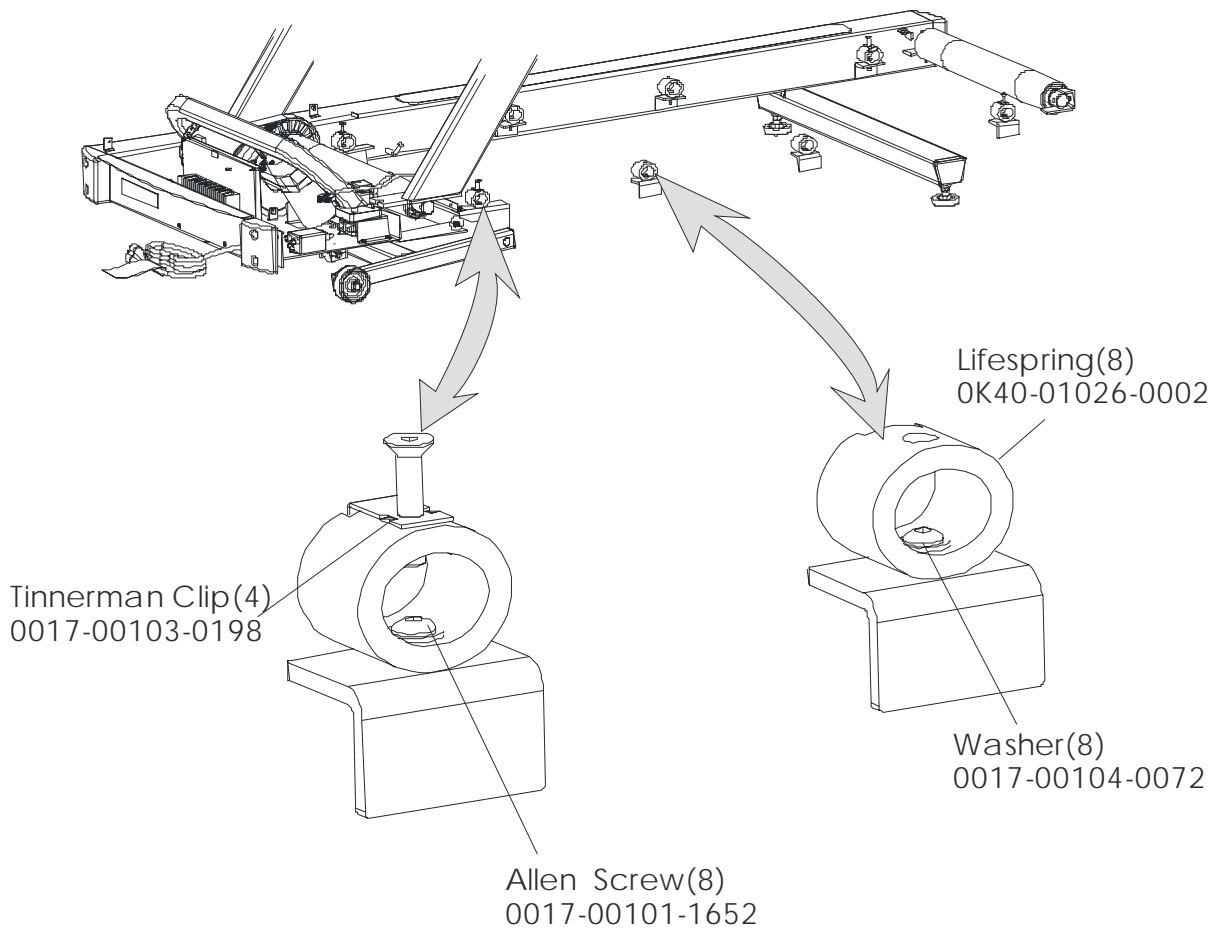

*Some consoles and overlay/bezel assemblies may be unavailable

Striding Belt
OK60-01024-0000 (All International)
OK60-01024-0002 (Only 90T-0100 and 90T-0300)

Wheel Assembly
OK60-01020-0000
Cap
OK60-01092-0000
Cotter Pin
0017-00007-0208
Clevis Pin
0017-00007-0271

Lift Frame Assembly
AK60-00065-0000

Cotter Pin
0017-00007-0208
Clevis Pin
0017-00007-0270

Lift Motor
OK60-01094-0000 (120v)
OK60-01166-0000(220v/60Hz)

Not applicable for models 90T-0100 or 90T-0300

DC Controller Top
Mounting Screws(2)
0017-00101-0168
Lock Washers(2)
0017-00104-0460