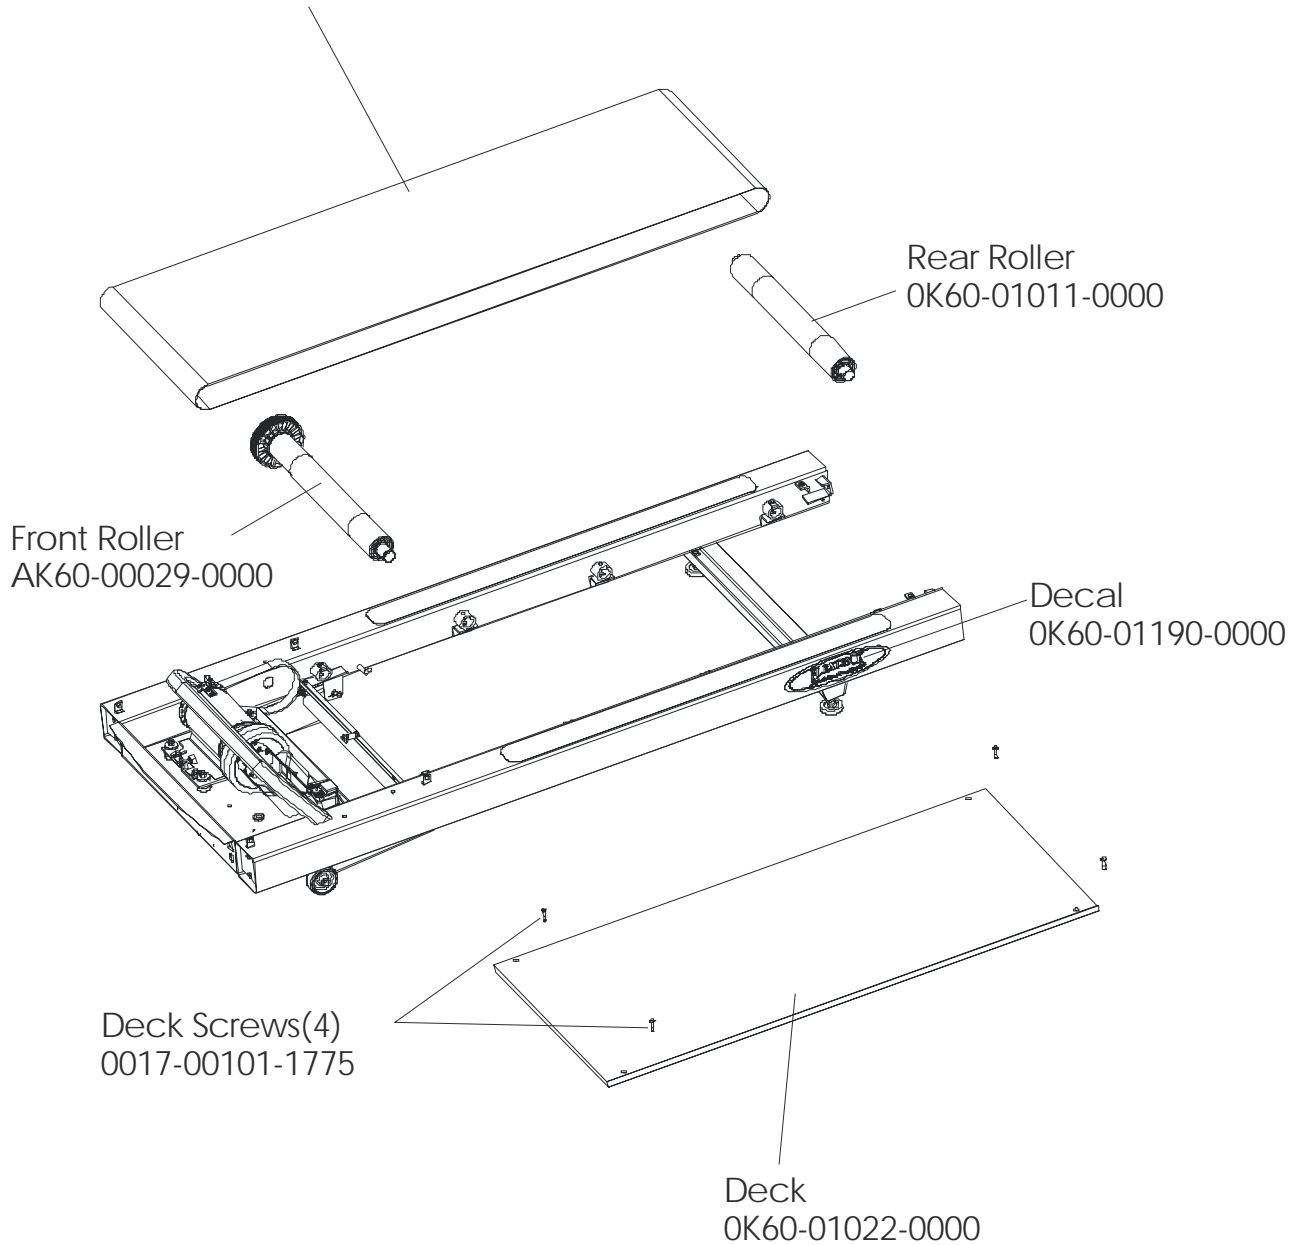

*Some consoles and overlay/bezel assemblies may be unavailable

Striding Belt
OK60-01024-0000 (All International)
OK60-01024-0002 (Only 90T-0100 and 90T-0300)

Wheel Assembly
OK60-01020-0000
Cap
OK60-01092-0000
Cotter Pin
0017-00007-0208
Clevis Pin
0017-00007-0271

Lift Frame Assembly
AK60-00065-0000

Cotter Pin
0017-00007-0208
Clevis Pin
0017-00007-0270

Lift Motor
OK60-01094-0000 (120v)
OK60-01166-0000(220v/60Hz)

Not applicable for models 90T-0100 or 90T-0300

DC Controller Top
Mounting Screws(2)
0017-00101-0168
Lock Washers(2)
0017-00104-0460