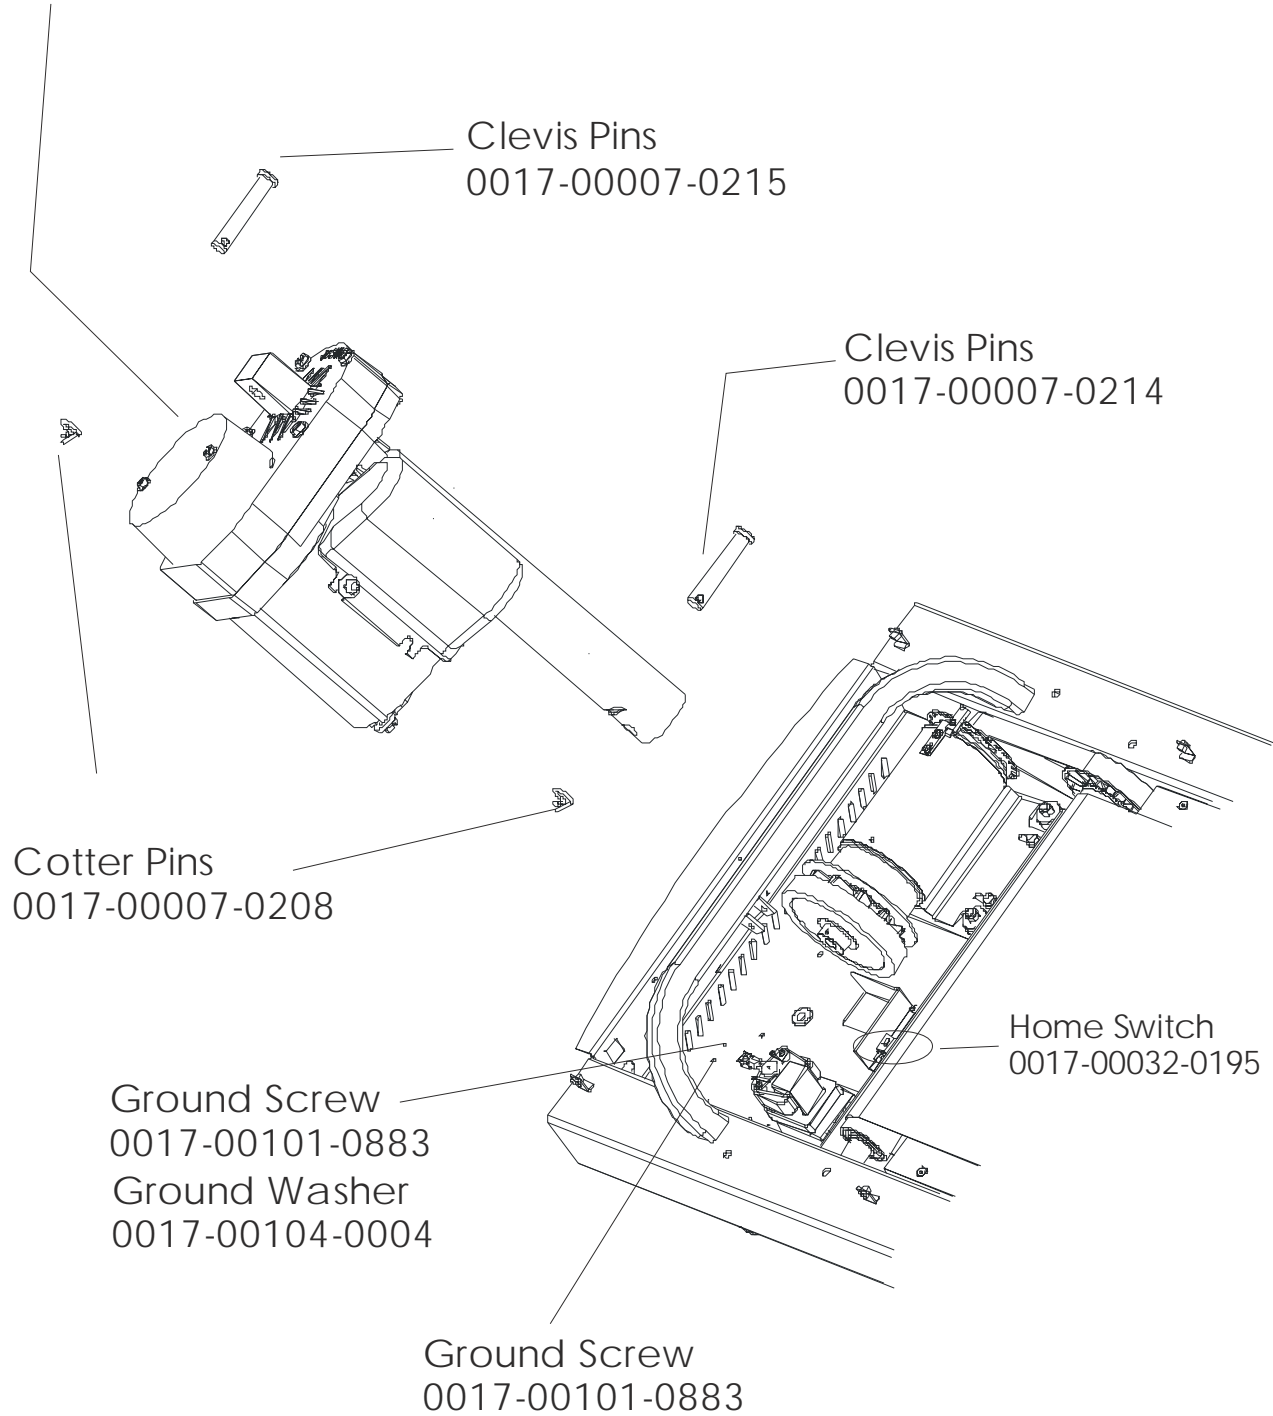

*Some consoles and overlay/bezel assemblies may be unavailable

Striding Belt
OK60-01024-0000 (All International)
OK60-01024-0002 (Only 90T-0100 and 90T-0300)

Wheel Assembly
OK60-01020-0000
Cap
OK60-01092-0000
Cotter Pin
0017-00007-0208
Clevis Pin
0017-00007-0271

Lift Frame Assembly
AK60-00065-0000

Cotter Pin
0017-00007-0208
Clevis Pin
0017-00007-0270

Lift Motor
OK60-01094-0000 (120v)
OK60-01166-0000(220v/60Hz)

Not applicable for models 90T-0100 or 90T-0300

DC Controller Top
Mounting Screws(2)
0017-00101-0168
Lock Washers(2)
0017-00104-0460