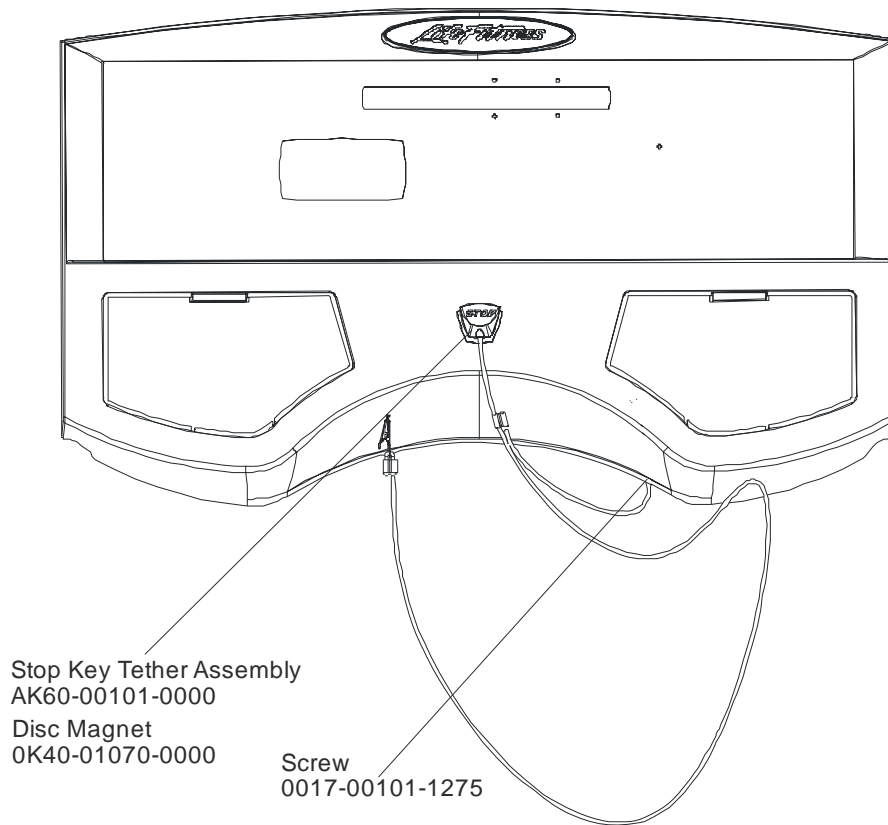

Language	Console*	Overlay/Bezel Assembly*
ENG+MET	AK60-00112-0001	AK60-00109-0001
GERMAN	AK60-00112-0003	AK60-00109-0003
SPANISH	AK60-00112-0004	AK60-00109-0004
JAPANESE	AK60-00112-0006	AK60-00109-0006
FRENCH	AK60-00112-0007	AK60-00109-0007
ITALIAN	AK60-00112-0008	AK60-00109-0008
DUTCH	AK60-00112-0009	AK60-00109-0009
PORTUGUESE	AK60-00112-0010	AK60-00109-0010

*Some consoles and overlay/bezel assemblies may be unavailable