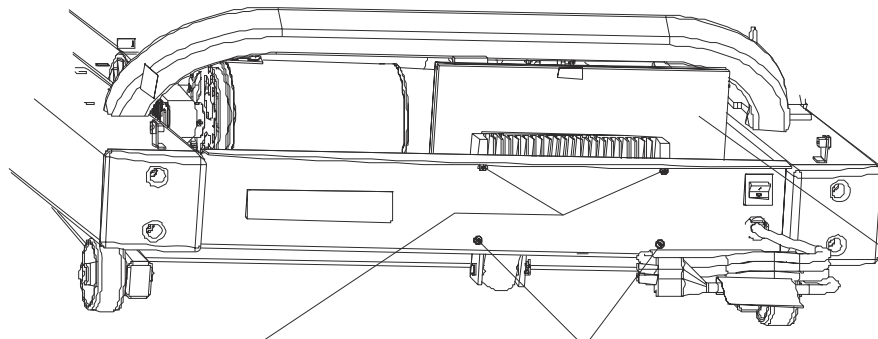

Lift Frame Assembly
AK60-00065-0000

Cotter Pin
0017-00007-0208
Clevis Pin
0017-00007-0270

Lift Motor
OK60-01094-0000 (120v)
OK60-01166-0000(220v/60Hz)

Not applicable for models 90T-0100 or 90T-0300

DC Controller Top
Mounting Screws(2)
0017-00101-0168
Lock Washers(2)
0017-00104-0460