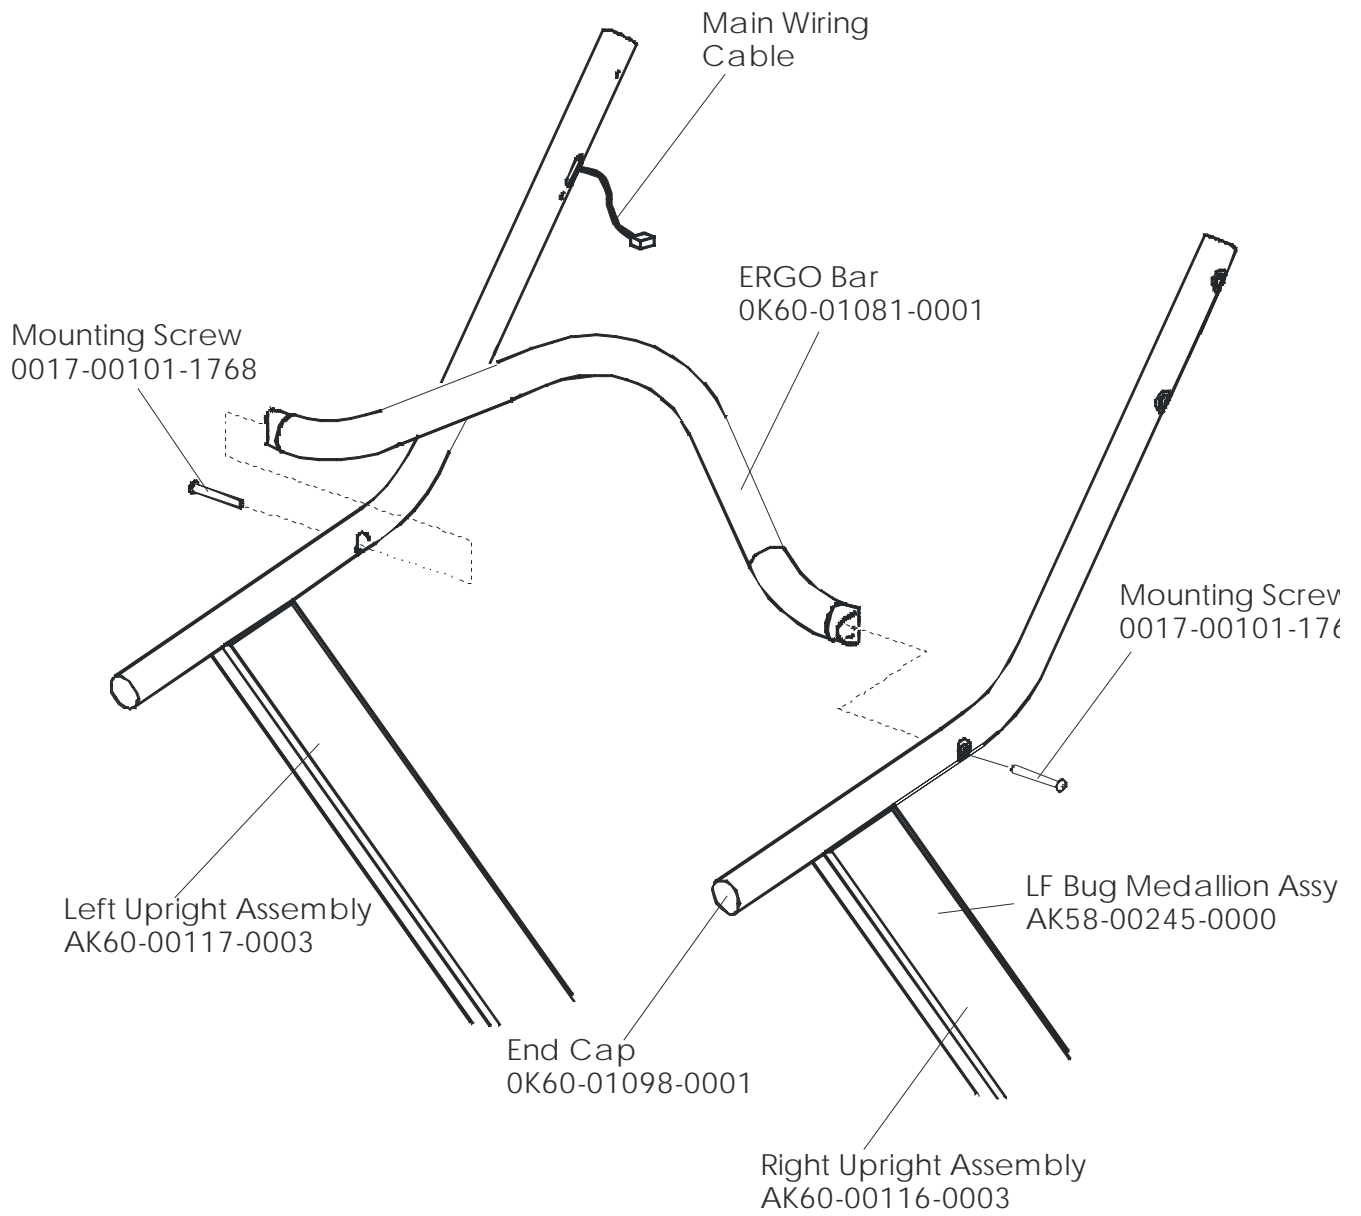

LifeFitness

ARCTIC SILVER 90T-XXXX-02 TREADMILL

Customer Support Services PARTS MANUAL rev 17 Sep 2008

Miscellaneous	3
Console Assembly	4
Motor Cover, Leveler and End Caps	7
Ergo Bar and Upright Assembly	8
Accessory Trays.....	9
Belt, Deck, and Rollers	10
LifeSprings and Anti-static Tinsel.....	11
Lift Frame Assembly	12
Lift Motor and Home Switch.....	13
Drive Motor Assembly.....	14
Wax Motor, Wax Bag, Wax Nozzle, and Wax Bracket Assembly	15
Speed Sensor and Sensor Wheel Assembly	16
Rear Roller Guards	17
DC Controller And On/Off Switch.....	18
Line Cord and Line Filter.....	19
Cables	20

Touch-up Paint		
Item	Description	Qty
0017-00008-0204	PAINT: CAN; SPRAY; ARCTIC SILVER B	1
0017-00008-0205	PAINT: BOTTLE; ARCTIC SILVER B	1
0017-00008-0206	PAINT: STEALTH GREY; .6OZ. BTL. B	1

Language	Console*	Overlay/Bezel Assembly*
ENG+MET	AK60-00112-0001	AK60-00109-0001
GERMAN	AK60-00112-0003	AK60-00109-0003
SPANISH	AK60-00112-0004	AK60-00109-0004
JAPANESE	AK60-00112-0006	AK60-00109-0006
FRENCH	AK60-00112-0007	AK60-00109-0007
ITALIAN	AK60-00112-0008	AK60-00109-0008
DUTCH	AK60-00112-0009	AK60-00109-0009
PORTUGUESE	AK60-00112-0010	AK60-00109-0010

*Some consoles and overlay/bezel assemblies may be unavailable

Striding Belt
OK60-01024-0000 (All International)
OK60-01024-0002 (Only 90T-0100 and 90T-0300)

Wheel Assembly
OK60-01020-0000
Cap
OK60-01092-0000
Cotter Pin
0017-00007-0208
Clevis Pin
0017-00007-0271

Lift Frame Assembly
AK60-00065-0000

Cotter Pin
0017-00007-0208
Clevis Pin
0017-00007-0270

Lift Motor
OK60-01094-0000 (120v)
OK60-01166-0000(220v/60Hz)

Not applicable for models 90T-0100 or 90T-0300

DC Controller Top
Mounting Screws(2)
0017-00101-0168
Lock Washers(2)
0017-00104-0460