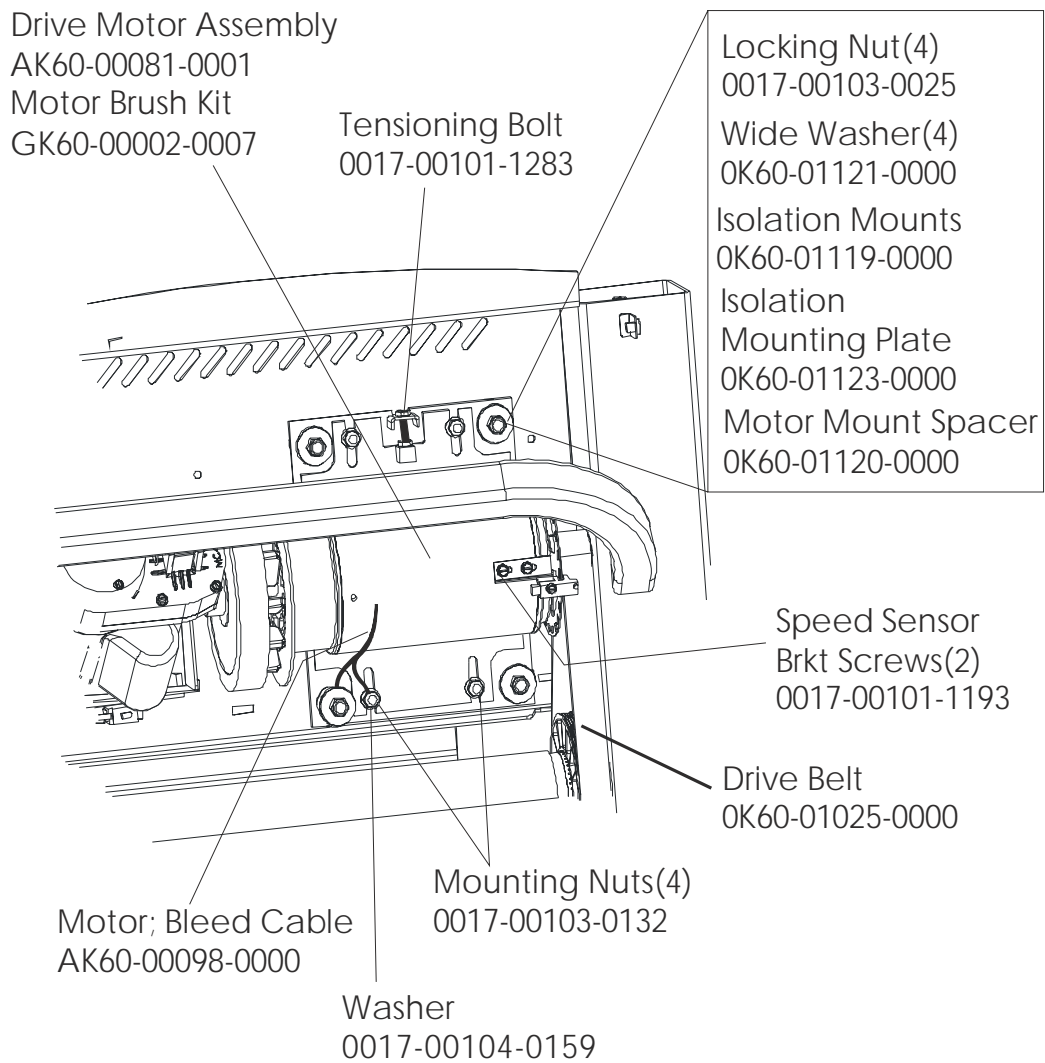

*Some consoles and overlay/bezel assemblies may be unavailable

Striding Belt
OK60-01024-0000 (All International)
OK60-01024-0002 (Only 90T-0100 and 90T-0300)

Wheel Assembly
OK60-01020-0000
Cap
OK60-01092-0000
Cotter Pin
0017-00007-0208
Clevis Pin
0017-00007-0271

Lift Frame Assembly
AK60-00065-0000

Cotter Pin
0017-00007-0208
Clevis Pin
0017-00007-0270

Lift Motor
OK60-01094-0000 (120v)
OK60-01166-0000(220v/60Hz)

Not applicable for models 90T-0100 or 90T-0300

DC Controller Top
Mounting Screws(2)
0017-00101-0168
Lock Washers(2)
0017-00104-0460