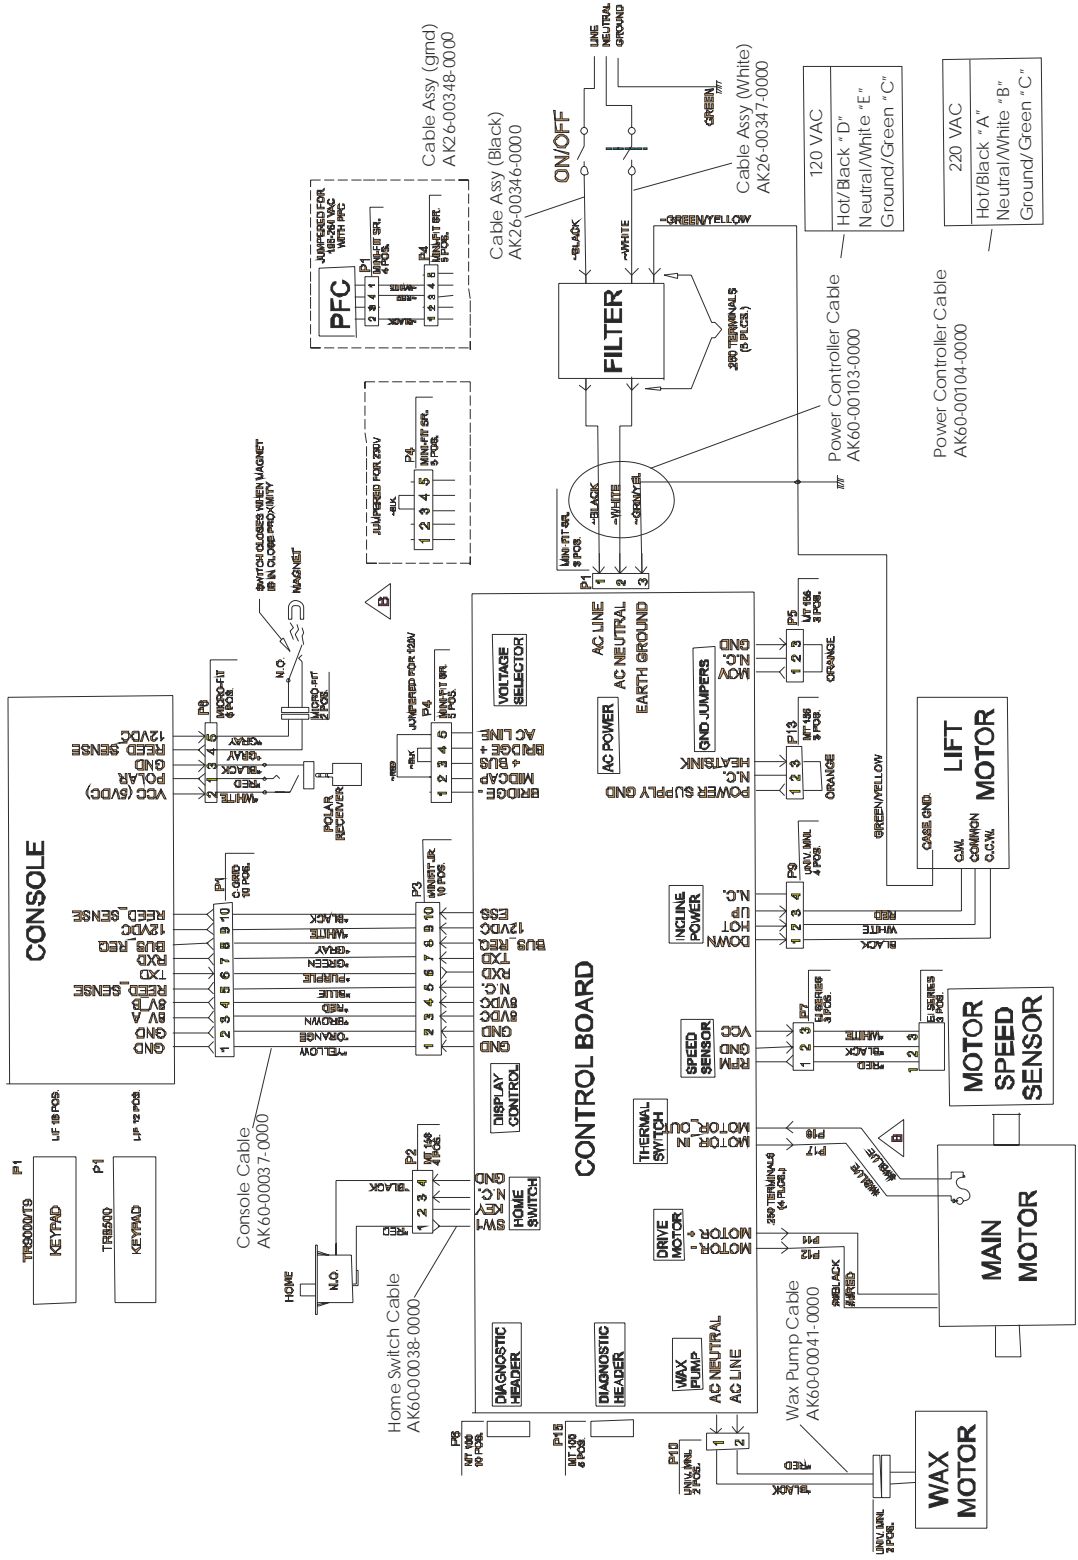

LifeFitness

ARCTIC SILVER 90T-XXXX-02 TREADMILL

Customer Support Services PARTS MANUAL rev 17 Sep 2008

Miscellaneous	3
Console Assembly	4
Motor Cover, Leveler and End Caps	7
Ergo Bar and Upright Assembly	8
Accessory Trays.....	9
Belt, Deck, and Rollers	10
LifeSprings and Anti-static Tinsel.....	11
Lift Frame Assembly	12
Lift Motor and Home Switch.....	13
Drive Motor Assembly.....	14
Wax Motor, Wax Bag, Wax Nozzle, and Wax Bracket Assembly	15
Speed Sensor and Sensor Wheel Assembly	16
Rear Roller Guards	17
DC Controller And On/Off Switch.....	18
Line Cord and Line Filter.....	19
Cables	20

Touch-up Paint		
Item	Description	Qty
0017-00008-0204	PAINT: CAN; SPRAY; ARCTIC SILVER B	1
0017-00008-0205	PAINT: BOTTLE; ARCTIC SILVER B	1
0017-00008-0206	PAINT: STEALTH GREY; .6OZ. BTL. B	1

Language	Console*	Overlay/Bezel Assembly*
ENG+MET	AK60-00112-0001	AK60-00109-0001
GERMAN	AK60-00112-0003	AK60-00109-0003
SPANISH	AK60-00112-0004	AK60-00109-0004
JAPANESE	AK60-00112-0006	AK60-00109-0006
FRENCH	AK60-00112-0007	AK60-00109-0007
ITALIAN	AK60-00112-0008	AK60-00109-0008
DUTCH	AK60-00112-0009	AK60-00109-0009
PORTUGUESE	AK60-00112-0010	AK60-00109-0010

Lift Frame Assembly
AK60-00065-0000

Cotter Pin
0017-00007-0208
Clevis Pin
0017-00007-0270

Lift Motor
OK60-01094-0000 (120v)
OK60-01166-0000(220v/60Hz)

Not applicable for models 90T-0100 or 90T-0300

DC Controller Top
Mounting Screws(2)
0017-00101-0168
Lock Washers(2)
0017-00104-0460

DC Controller Bottom
Mounting Screws(2)
0017-00101-0162

DC Controller
GK60-00002-0002
100-120 Volts/50-60 Hz
GK60-00002-0003
200+ Volts/50-60 Hz

ON/OFF Switch
0017-00032-0198

Free Manuals Download Website