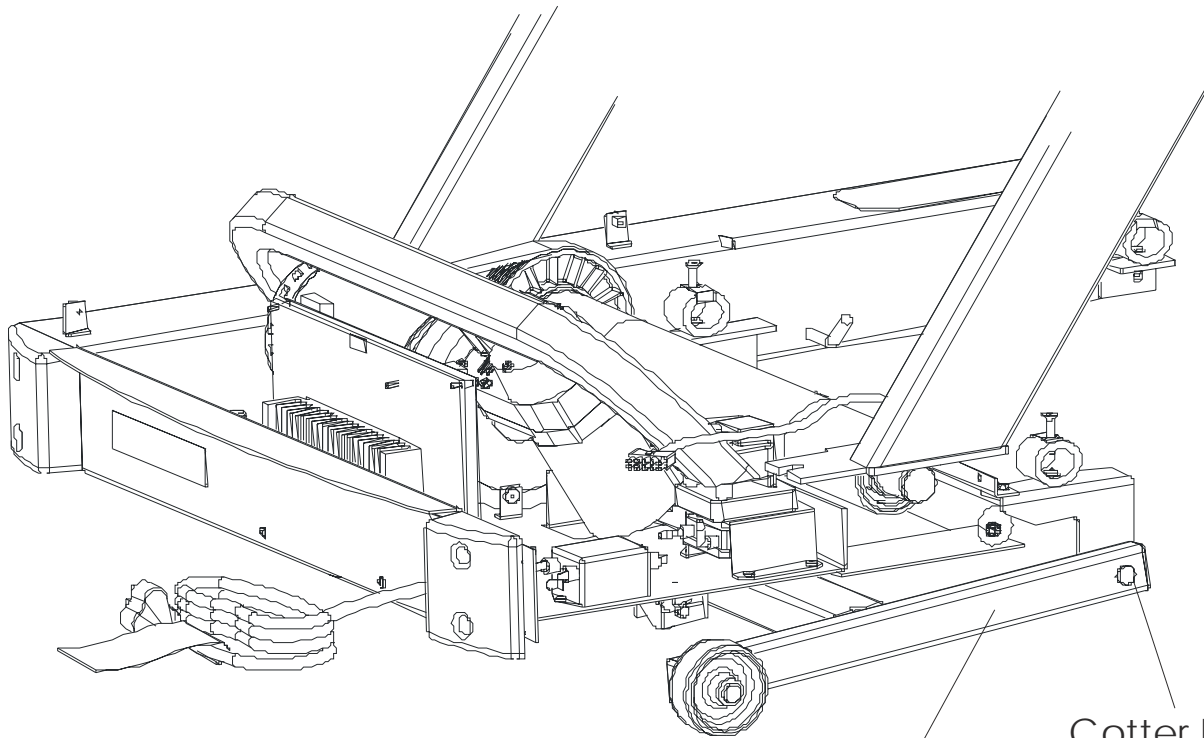

*Some consoles and overlay/bezel assemblies may be unavailable

Striding Belt
OK60-01024-0000 (All International)
OK60-01024-0002 (Only 90T-0100 and 90T-0300)

Wheel Assembly
OK60-01020-0000
Cap
OK60-01092-0000
Cotter Pin
0017-00007-0208
Clevis Pin
0017-00007-0271

Lift Frame Assembly
AK60-00065-0000

Cotter Pin
0017-00007-0208
Clevis Pin
0017-00007-0270

Lift Motor
OK60-01094-0000 (120v)
OK60-01166-0000(220v/60Hz)

Not applicable for models 90T-0100 or 90T-0300

DC Controller Top
Mounting Screws(2)
0017-00101-0168
Lock Washers(2)
0017-00104-0460