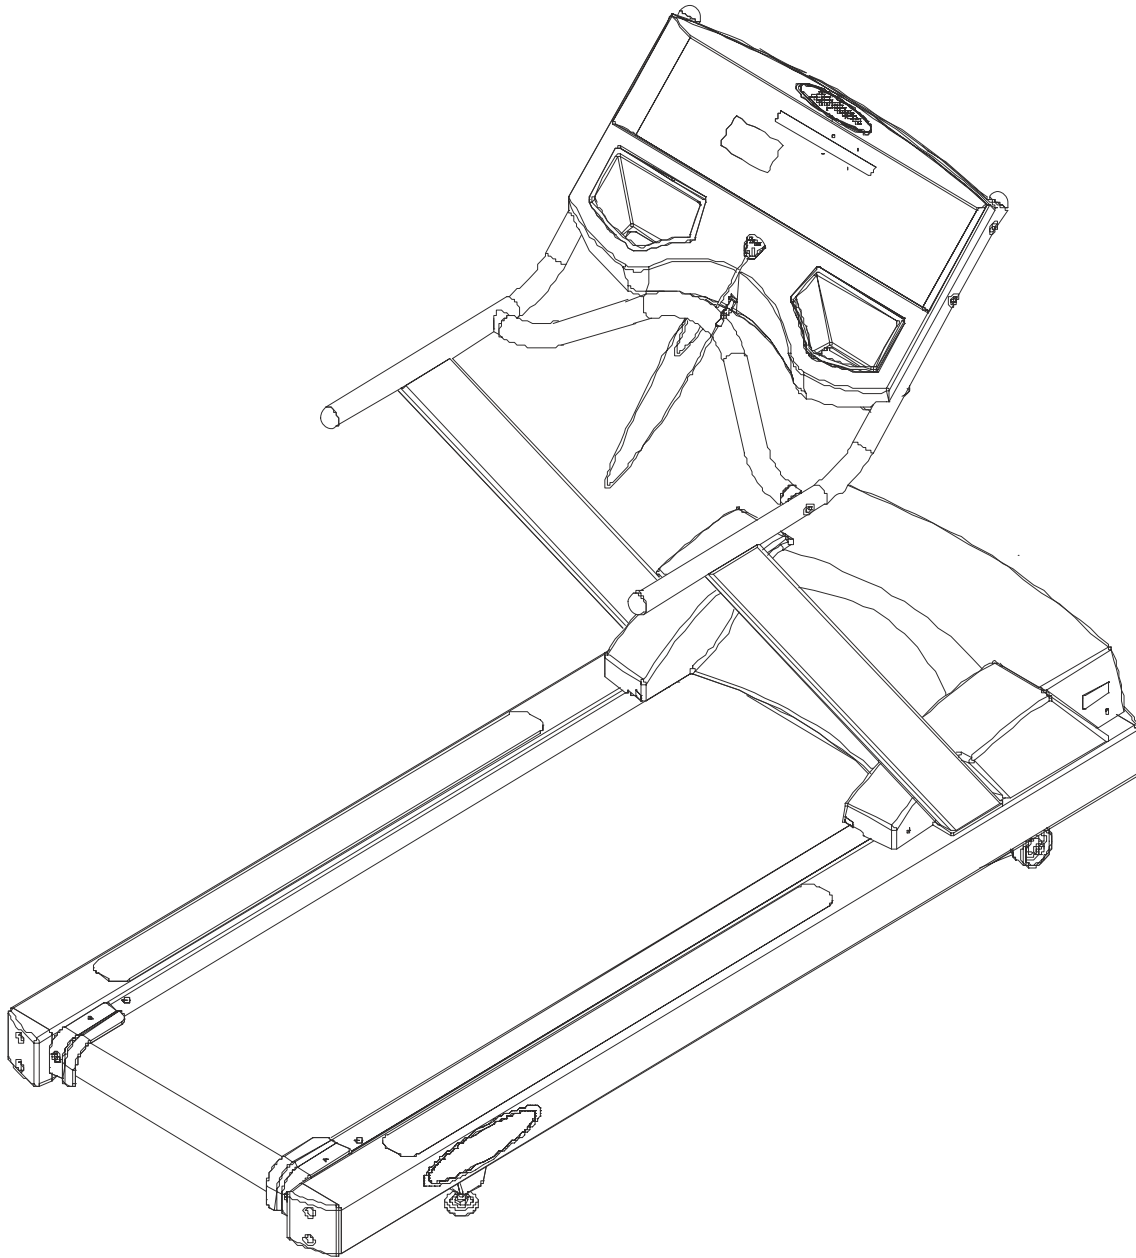

LifeFitness

ARCTIC SILVER 90T-XXXX-02 TREADMILL

Customer Support Services PARTS MANUAL rev 17 Sep 2008

Miscellaneous	3
Console Assembly	4
Motor Cover, Leveler and End Caps	7
Ergo Bar and Upright Assembly	8
Accessory Trays.....	9
Belt, Deck, and Rollers	10
LifeSprings and Anti-static Tinsel.....	11
Lift Frame Assembly	12
Lift Motor and Home Switch.....	13
Drive Motor Assembly.....	14
Wax Motor, Wax Bag, Wax Nozzle, and Wax Bracket Assembly	15
Speed Sensor and Sensor Wheel Assembly	16
Rear Roller Guards	17
DC Controller And On/Off Switch.....	18
Line Cord and Line Filter.....	19
Cables	20