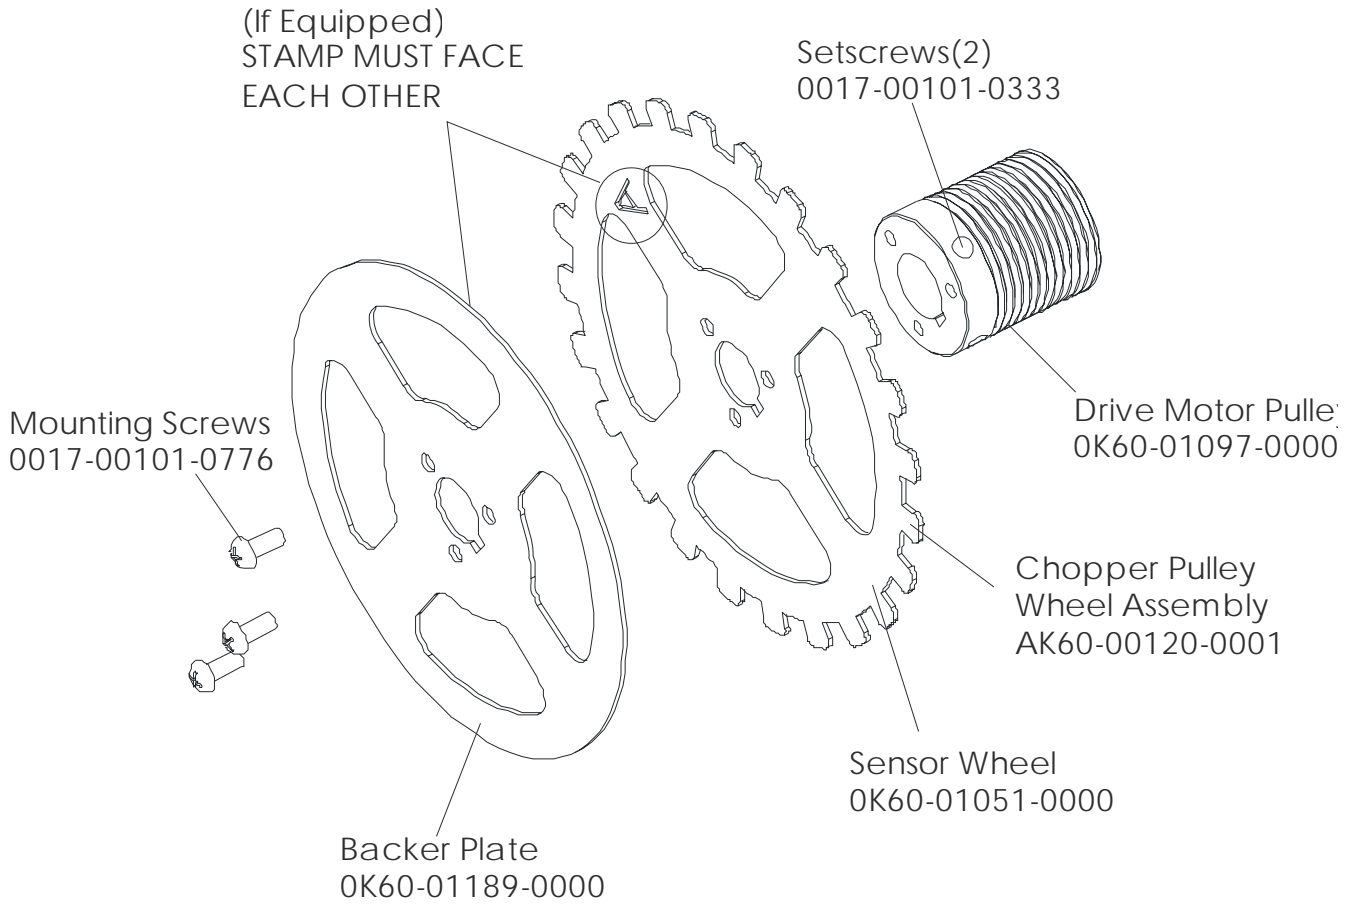

*Some consoles and overlay/bezel assemblies may be unavailable

Striding Belt
OK60-01024-0000 (All International)
OK60-01024-0002 (Only 90T-0100 and 90T-0300)

Wheel Assembly
OK60-01020-0000
Cap
OK60-01092-0000
Cotter Pin
0017-00007-0208
Clevis Pin
0017-00007-0271

Lift Frame Assembly
AK60-00065-0000

Cotter Pin
0017-00007-0208
Clevis Pin
0017-00007-0270

Lift Motor
OK60-01094-0000 (120v)
OK60-01166-0000(220v/60Hz)

Not applicable for models 90T-0100 or 90T-0300

DC Controller Top
Mounting Screws(2)
0017-00101-0168
Lock Washers(2)
0017-00104-0460