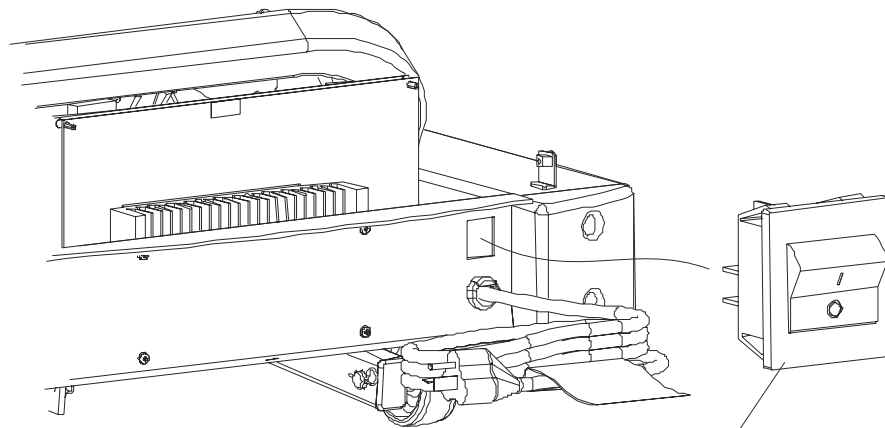

ON/OFF Switch
0017-00032-0198