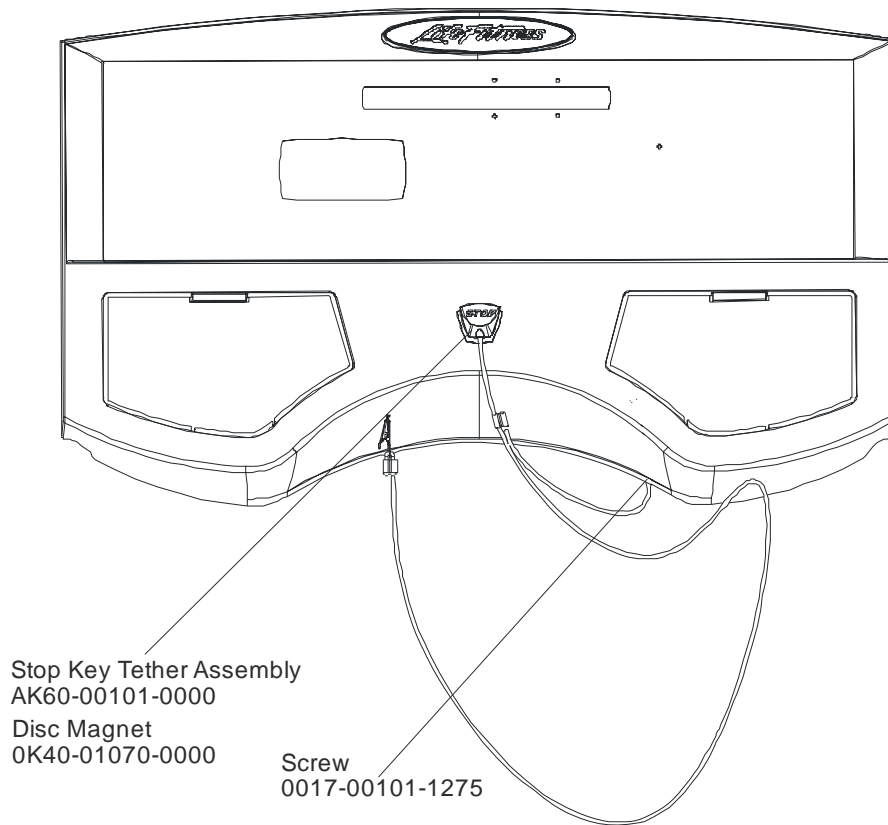

Language	Console*	Overlay/Bezel Assembly*
Eng+Met	AK60-00112-0001	AK60-00109-0001
German	AK60-00112-0003	AK60-00109-0003
Spanish	AK60-00112-0004	AK60-00109-0004
Japanese	AK60-00112-0006	AK60-00109-0006
French	AK60-00112-0007	AK60-00109-0007
Italian	AK60-00112-0008	AK60-00109-0008
Dutch	AK60-00112-0009	AK60-00109-0009
Portuguese	AK60-00112-0010	AK60-00109-0010

*Some console and overlay/bezel assemblies may be unavailable