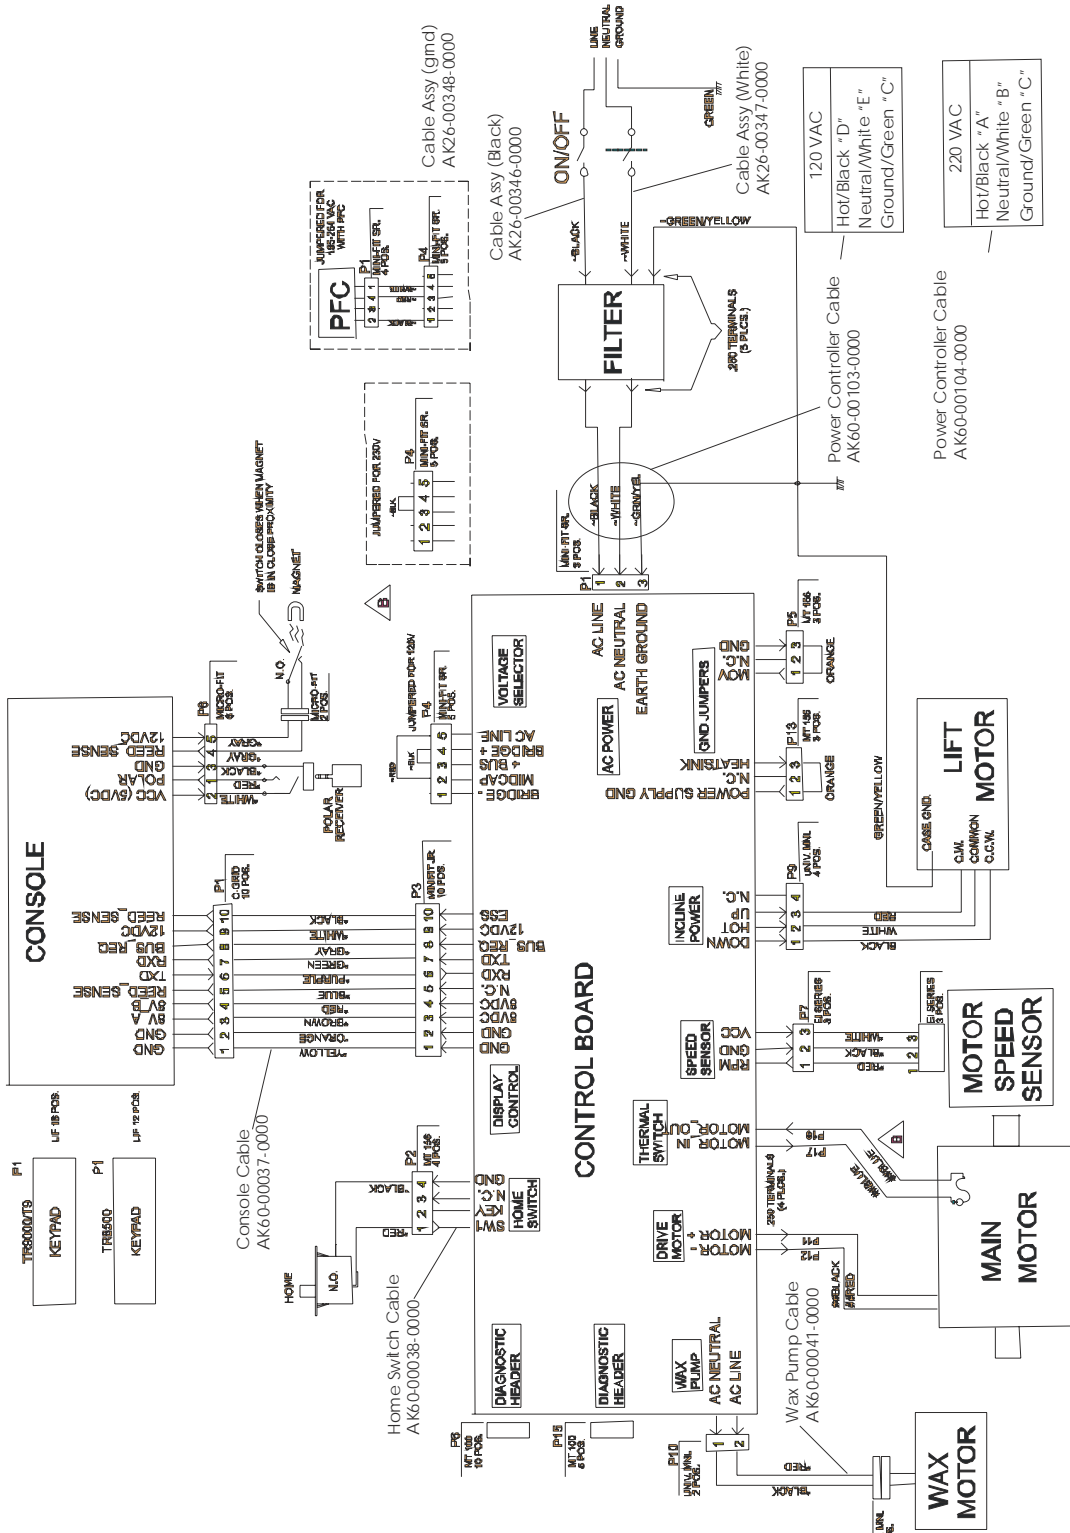

LifeFitness

ARCTIC SILVER 90T-XXXX-04 TREADMILL

Customer Support Services PARTS MANUAL rev 17 Sep 2008

Miscellaneous	3
Console Assembly	4
Motor Cover, Leveler, and End Caps	7
Ergo Bar and Upright Assembly	8
Accessory Trays.....	9
Belt, Deck, and Rollers	10
LifeSprings and Anti-static Tinsel.....	11
Lift Frame Assembly	12
Lift Motor and Home Switch	13
Drive Motor Assembly.....	14
Wax Motor, Wax Bag, Wax Nozzle, and Bracket	15
Speed Sensor and Sensor Wheel Assembly	16
Rear Roller Guards	17
DC Controller and On/Off Switch	18
Line Cord and Line Filter.....	19
Cables	20

Cotter Pin
0017-00007-0208
Clevis Pin
0017-00007-0270

Lift Motor
OK60-01094-0000 (120v)
OK60-01166-0000(220v/60Hz)

Not applicable for models 90T-0100 or 90T-0300

DC Controller Top
Mounting Screws(2)
0017-00101-0168
Lock Washers(2)
0017-00104-0460

DC Controller Bottom
Mounting Screws(2)
0017-00101-0162

DC Controller
GK60-00002-0002
100-120 Volts/50-60 Hz
GK60-00002-0003
200+ Volts/50-60 Hz

ON/OFF Switch
0017-00032-0198

Free Manuals Download Website