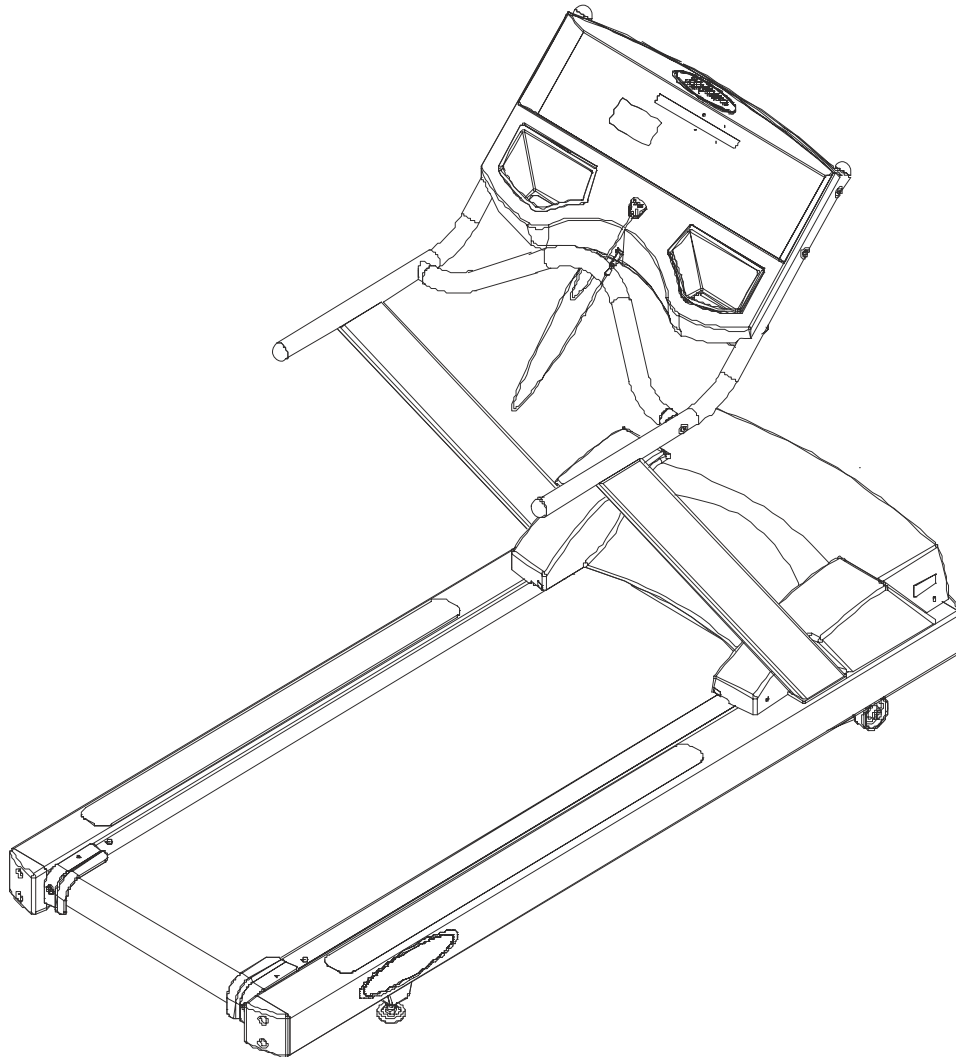

LifeFitness

ARCTIC SILVER 90T-XXXX-04 TREADMILL

Customer Support Services PARTS MANUAL rev 17 Sep 2008

Miscellaneous	3
Console Assembly	4
Motor Cover, Leveler, and End Caps	7
Ergo Bar and Upright Assembly	8
Accessory Trays.....	9
Belt, Deck, and Rollers	10
LifeSprings and Anti-static Tinsel.....	11
Lift Frame Assembly	12
Lift Motor and Home Switch	13
Drive Motor Assembly.....	14
Wax Motor, Wax Bag, Wax Nozzle, and Bracket	15
Speed Sensor and Sensor Wheel Assembly	16
Rear Roller Guards	17
DC Controller and On/Off Switch	18
Line Cord and Line Filter.....	19
Cables	20