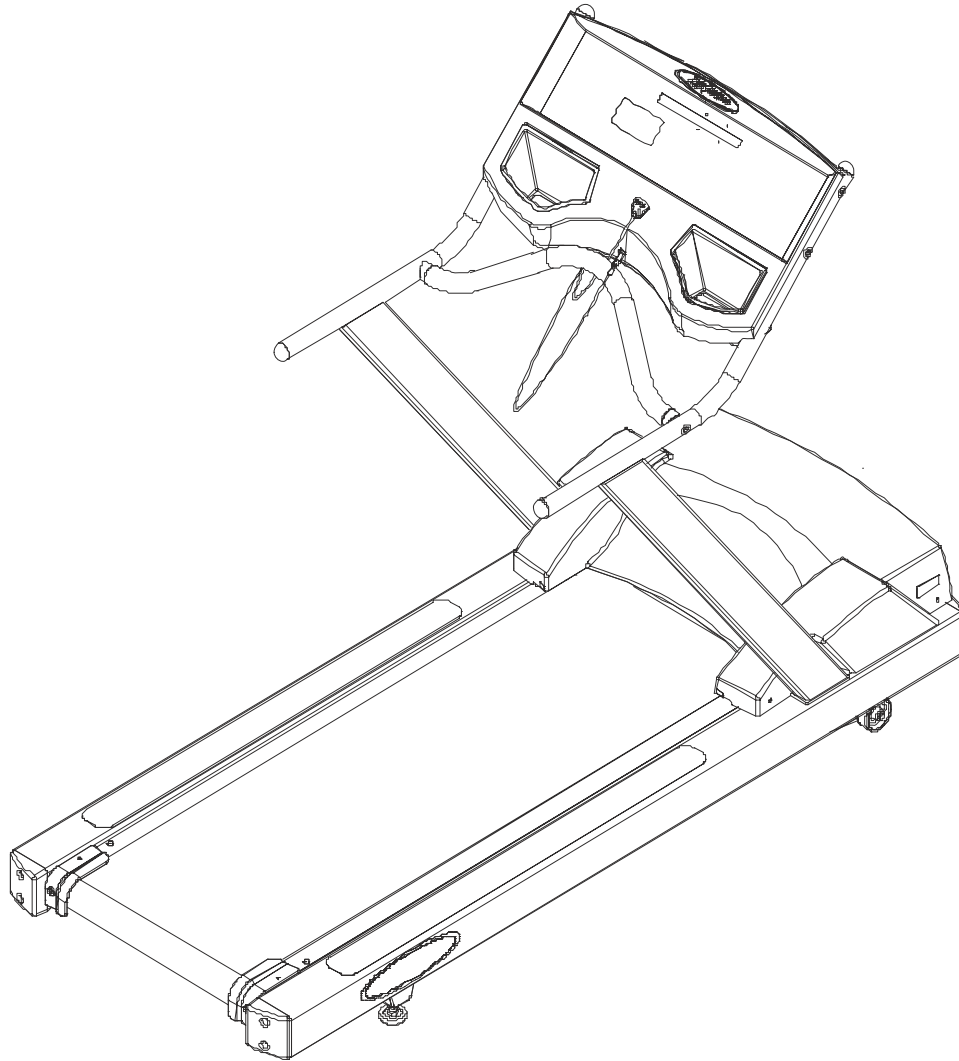

# LifeFitness

ARCTIC SILVER 90TW-XXXX-03 TREADMILL

## Customer Support Services ***PARTS MANUAL*** rev 01 May 2008

---

Miscellaneous .....	3
Console Assembly .....	4
Motor Cover, Leveler and End Caps .....	7
Ergo Bar and Upright Assembly .....	8
Accessory Trays.....	9
Belt, Deck and Rollers .....	10
LifeSprings and Anti-static Tinsel.....	11
Lift Frame Assembly .....	12
Lift Motor and Home Switch.....	13
Drive Motor Assembly.....	14
Wax Motor, Wax Bag, Wax Nozzle, and Wax Bracket Assembly .....	15
Speed Sensor and Sensor Wheel Assembly .....	16
Rear Roller Guards .....	17
DC Controller and On/Off Switch.....	18
Line Cord and Line Filter.....	19
Cables.....	20