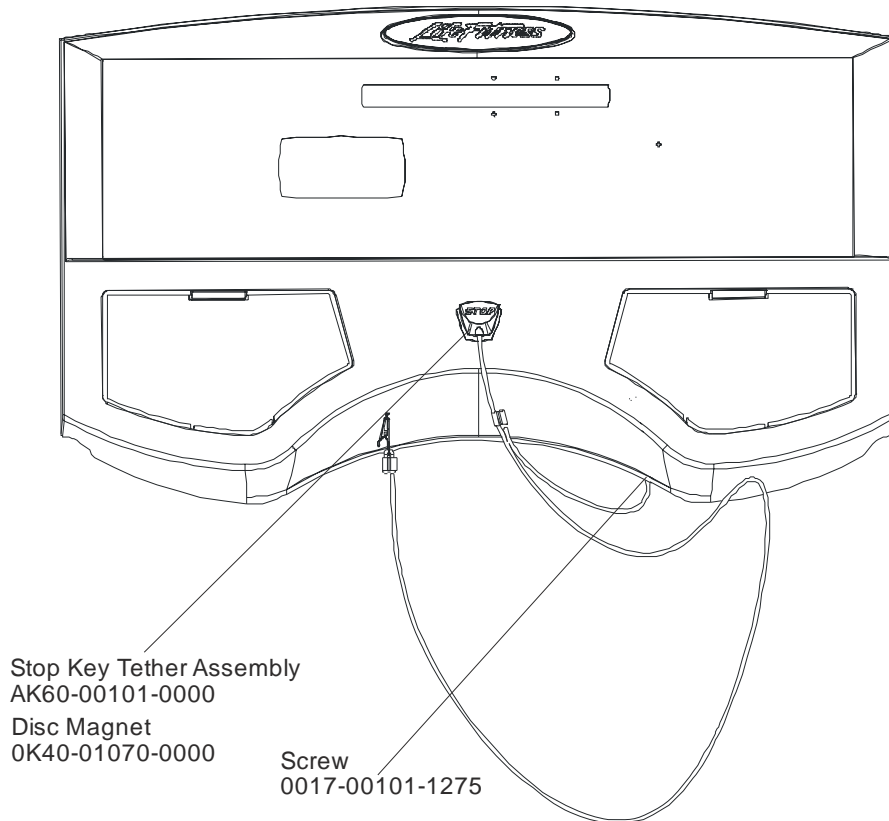

Language	Console*	Overlay/Bezel Assembly*
Eng+Met	AK60-00112-0001	AK60-00109-0001
German	AK60-00112-0003	AK60-00109-0003
Spanish	AK60-00112-0004	AK60-00109-0004
Japanese	AK60-00112-0006	AK60-00109-0006
French	AK60-00112-0007	AK60-00109-0007
Italian	AK60-00112-0008	AK60-00109-0008
Dutch	AK60-00112-0009	AK60-00109-0009
Portuguese	AK60-00112-0010	AK60-00109-0010

*Some consoles and overlay/bezel assemblies may be unavailable