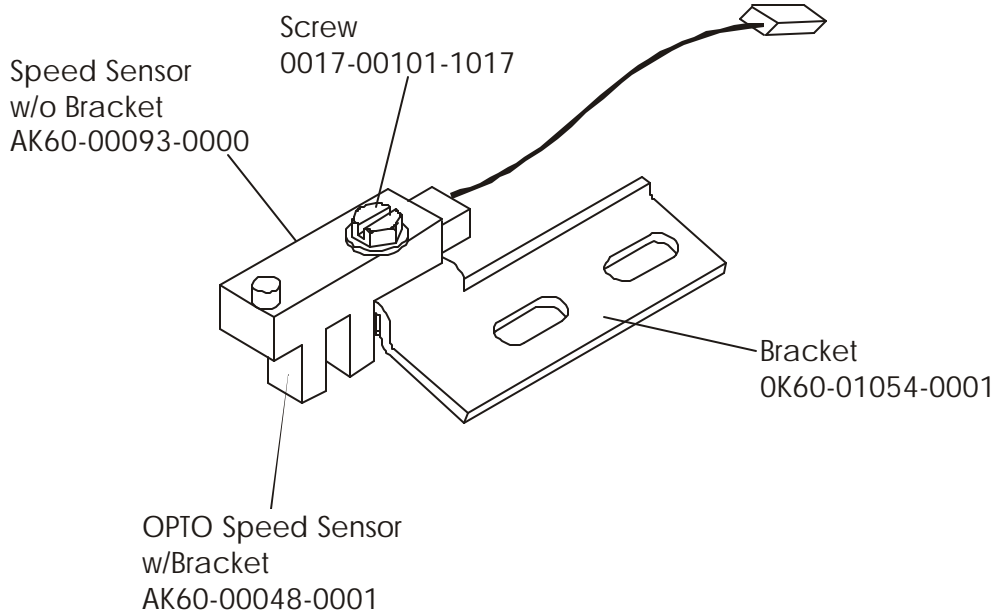

ARCTIC SILVER 91TW

Sensors

91TW-0XXX-02

S/N WTF100000 and up