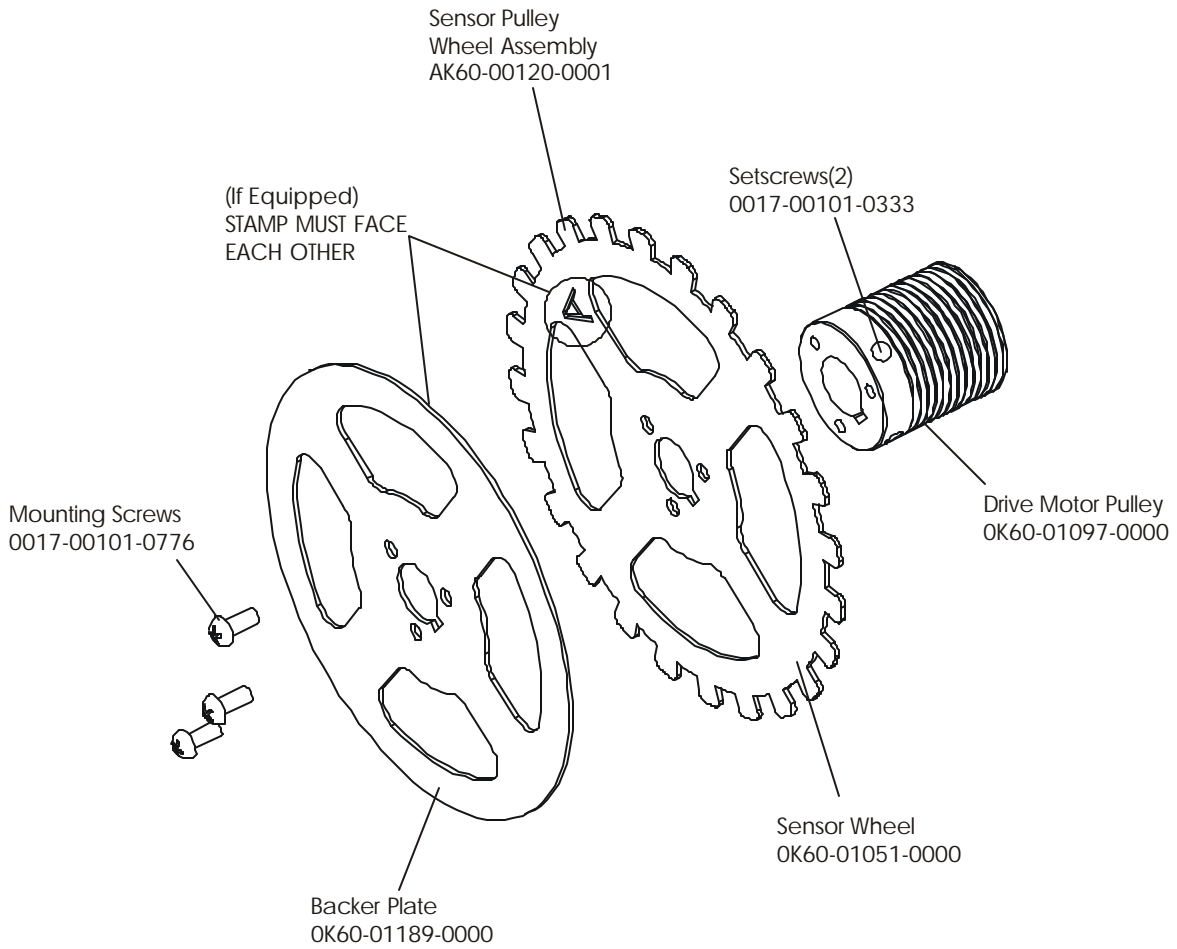

ARCTIC SILVER 91TW

Sensors

91TW-0XXX-02

S/N WTF100000 and up