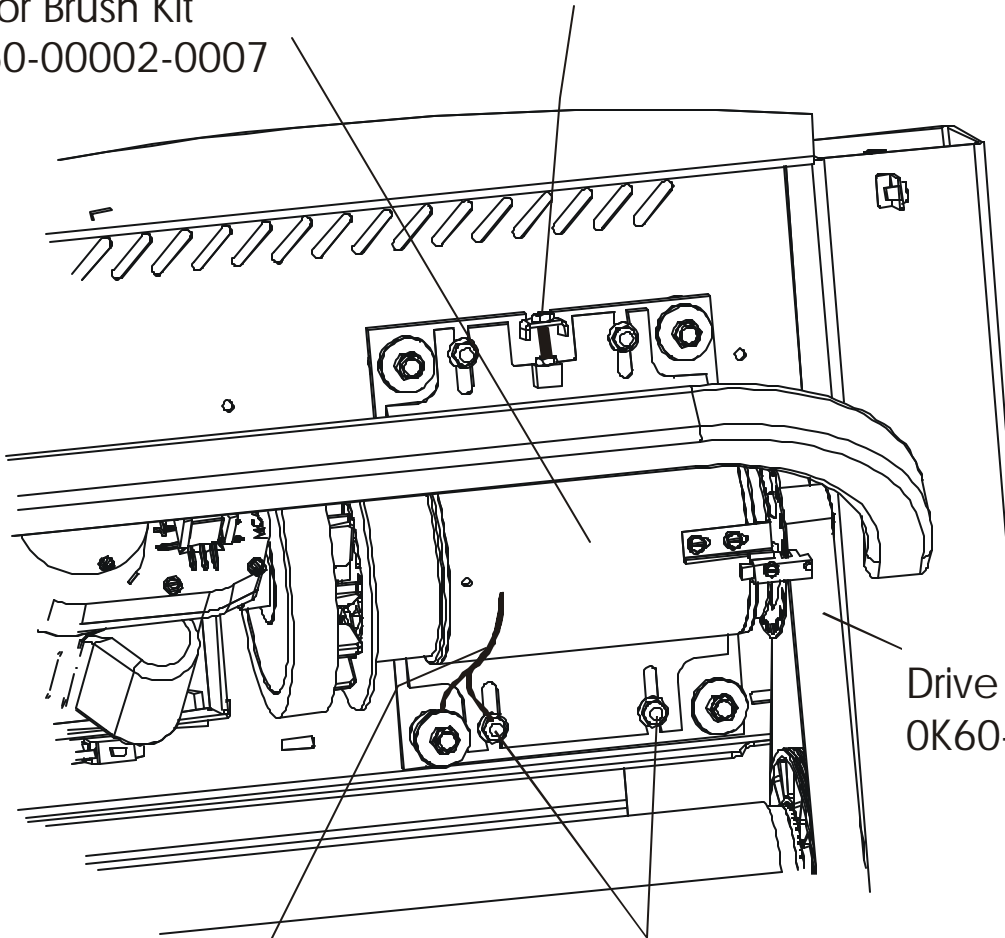

ARCTIC SILVER 91TW
Drive Motor Assembly

91TW-0XXX-02
S/N WTF100000 and up

Drive Motor Assembly
AK60-00081-0001
Motor Brush Kit
GK60-00002-0007

Tensioning Bolt
0017-00101-1283

Drive Belt
OK60-01025-0000

Motor; Bleed Cable
AK60-00098-0000

Mounting Nuts(4)
0017-00103-0132