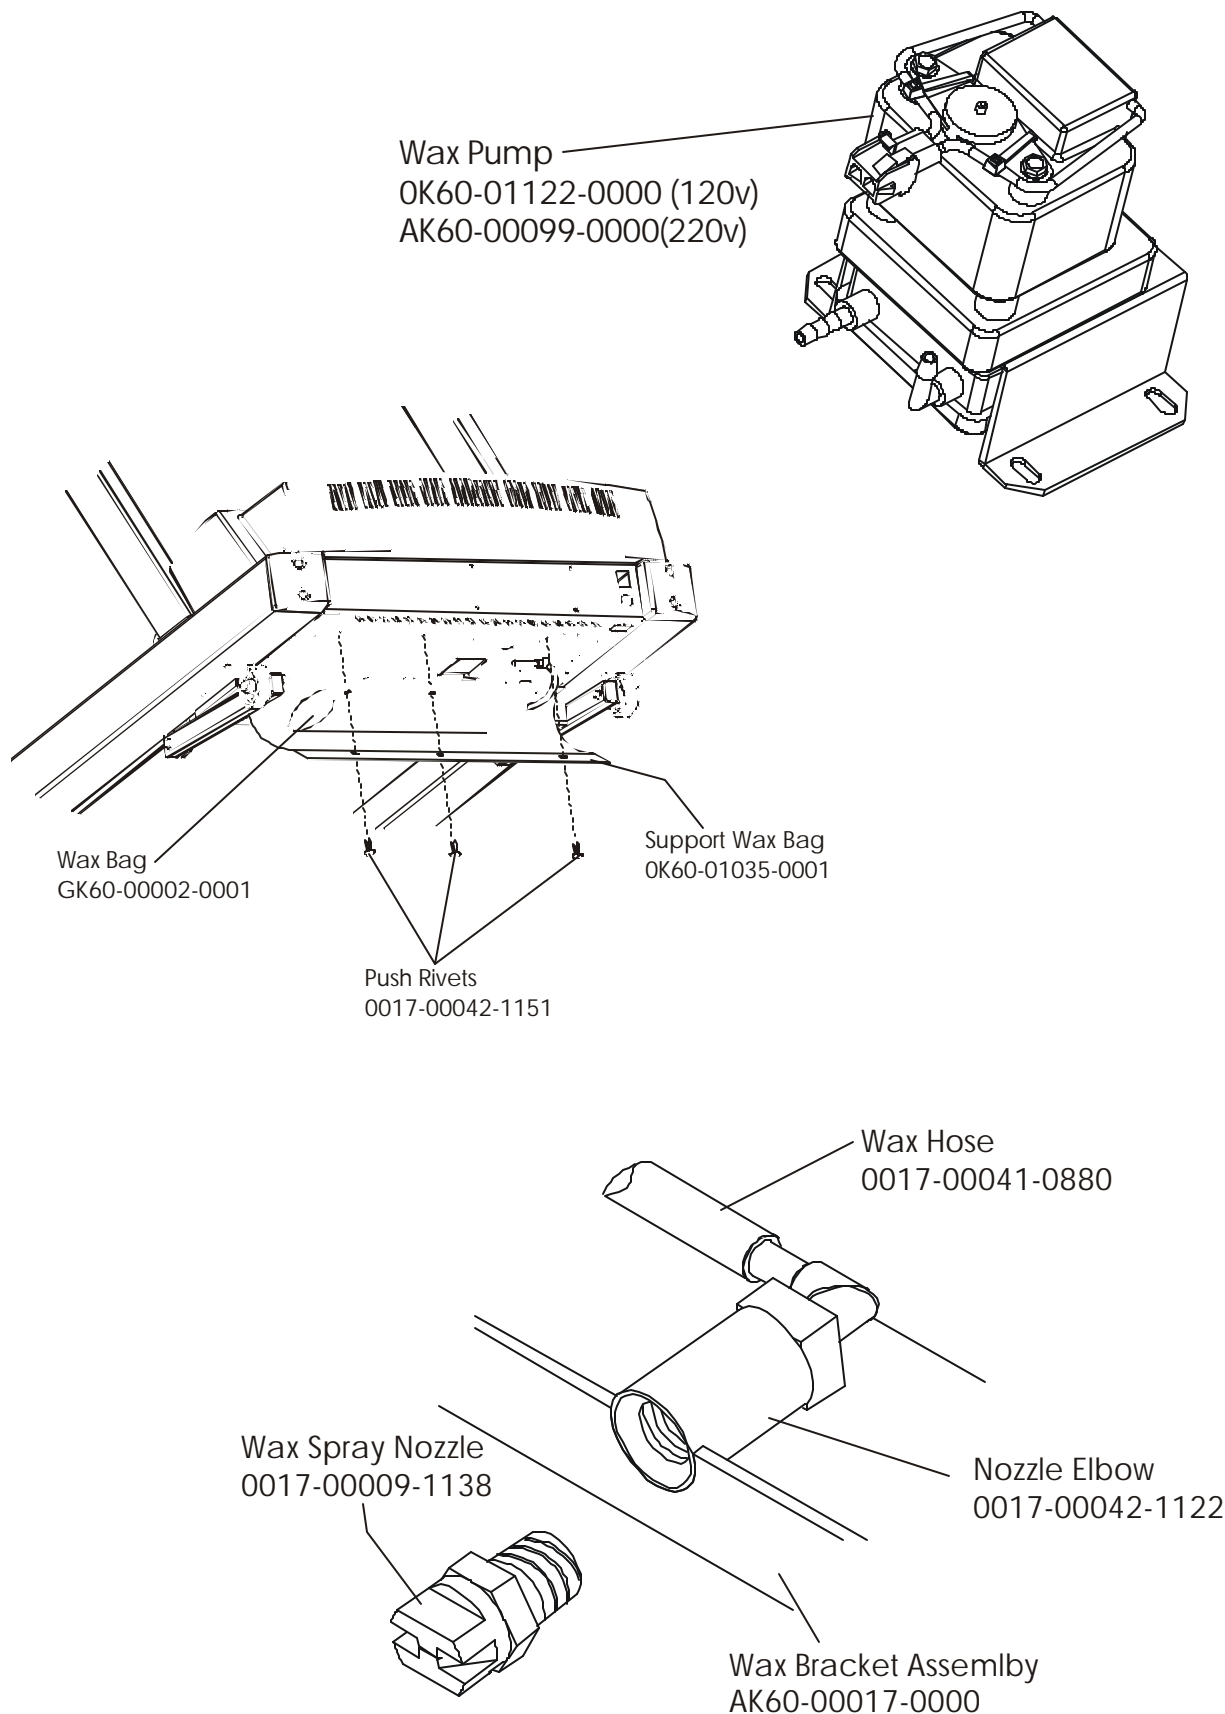

Tensioning Bolt
0017-00101-1283

Drive Belt
OK60-01025-0000

Motor; Bleed Cable
AK60-00098-0000

Mounting Nuts(4)
0017-00103-0132

ARCTIC SILVER 91TW

Wax Pump, Bag, Nozzle and Bracket

91TW-0XXX-02

S/N WTF100000 and up