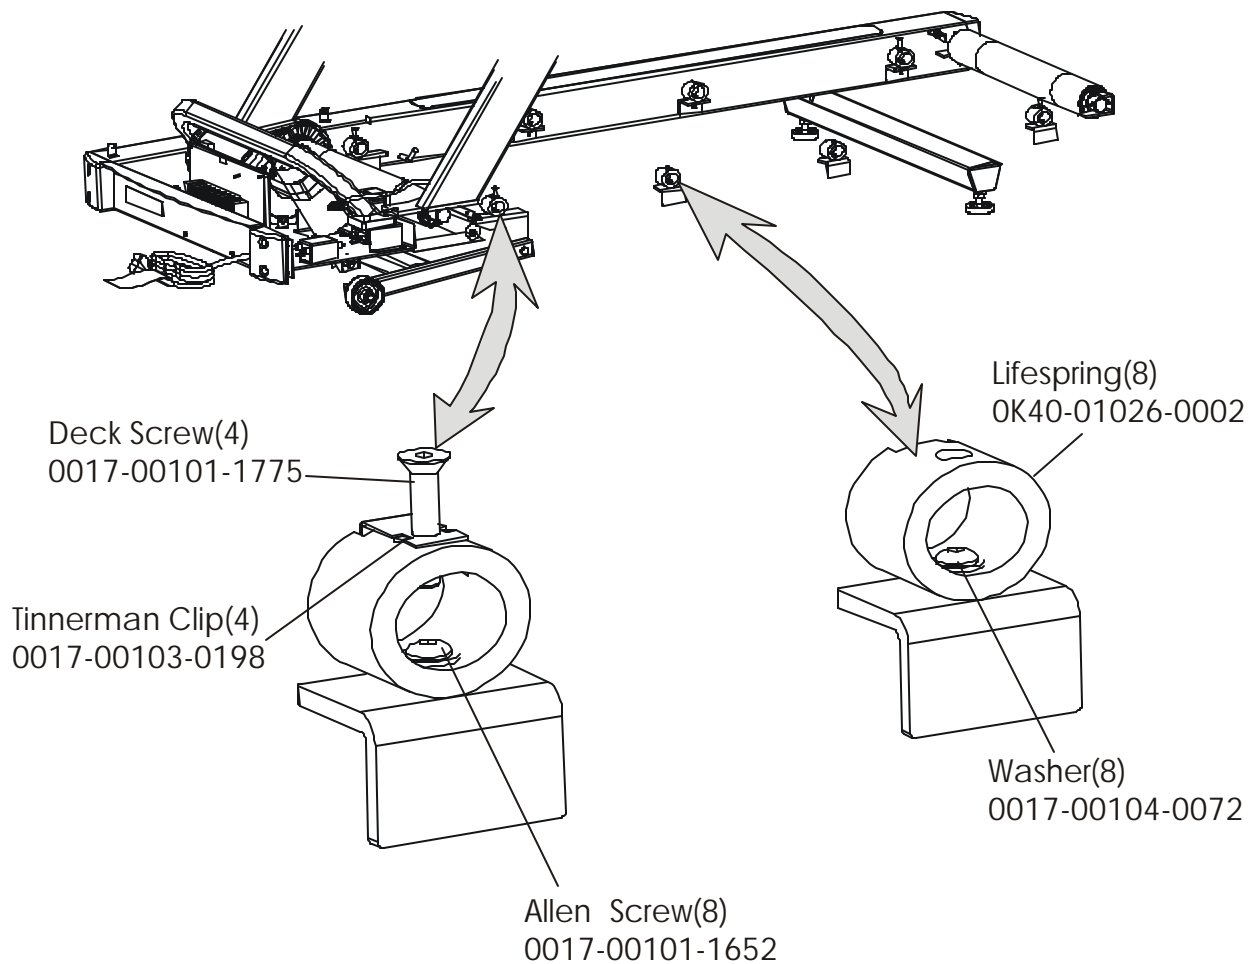

91TW-0XXX-02
S/N WTF100000 and up

ARCTIC SILVER 91TW
Accessory Trays

91TW-0XXX-02
S/N WTF100000 and up

ARCTIC SILVER 91TW
Belt, Deck and Rollers

91TW-0XXX-02
S/N WTF100000 and up

ARCTIC SILVER 91TW
Lifesprings and Anti-Static Tinsel

91TW-0XXX-02
S/N WTF100000 and up

Lift Arm Wheel
OK60-01020-0000
Cap, Tube End
OK60-01092-0000
Cotter Pin
0017-00007-0208
Clevis Pin
0017-00007-0271

Lift Frame Assembly
AK60-00065-0000

ARCTIC SILVER 91TW
Lift Motor and Home Switch