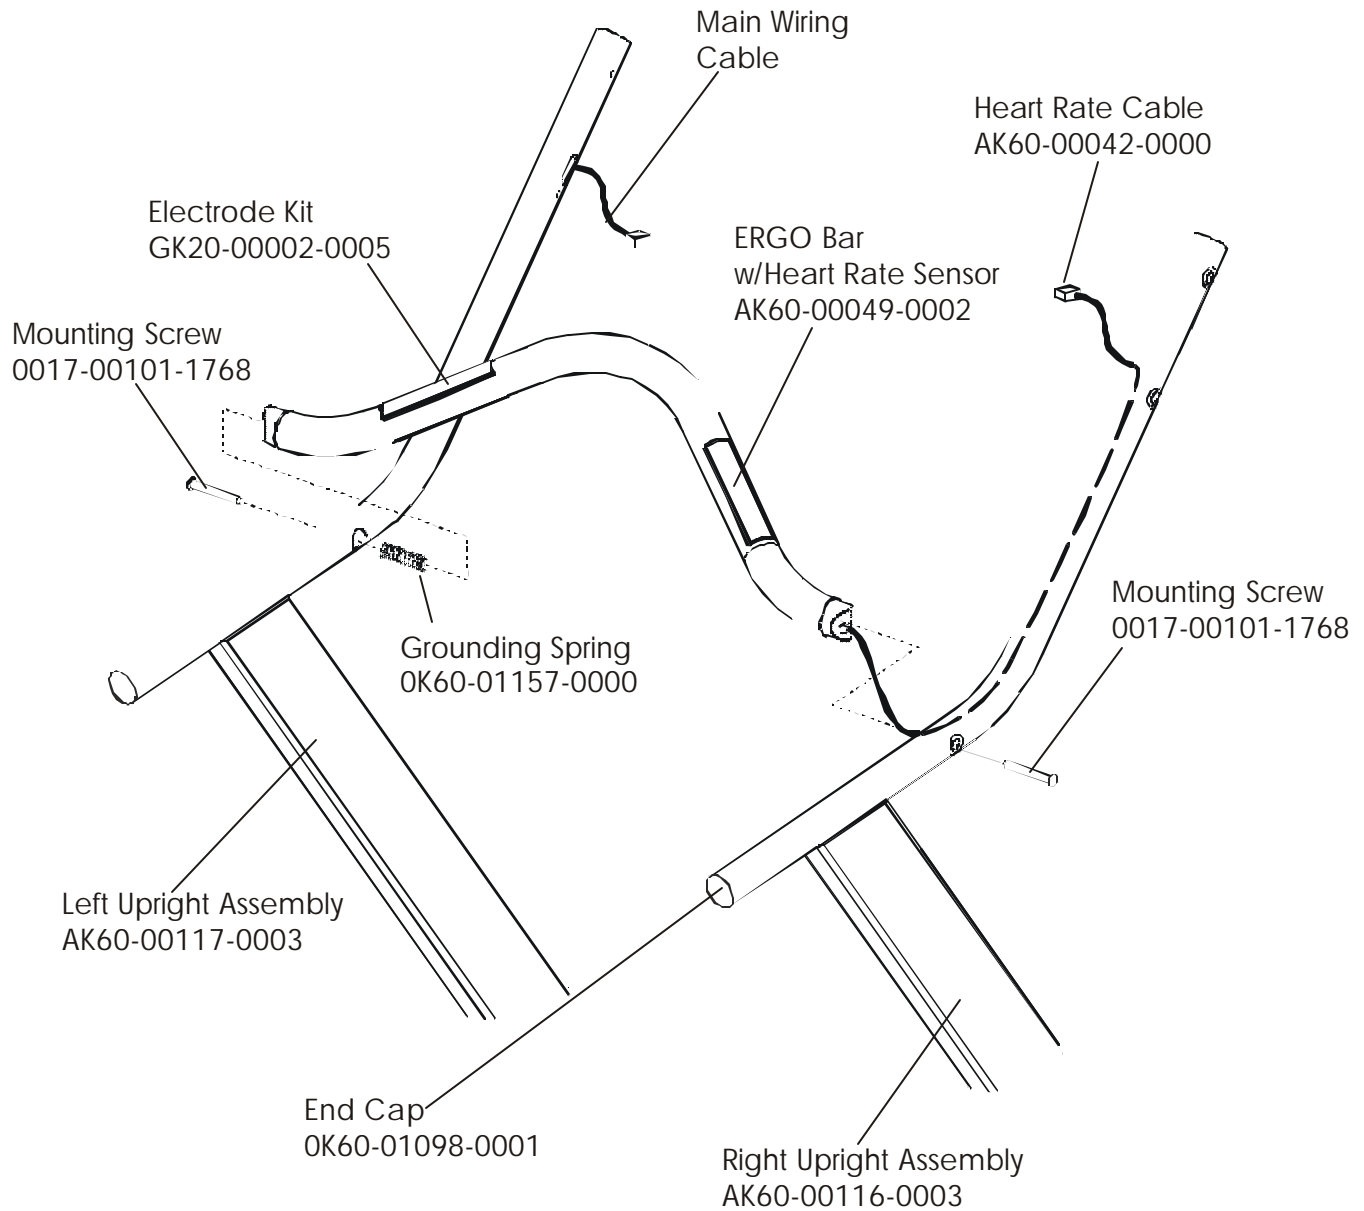

ARCTIC SILVER 91TW
Console Assembly (3 of 3)

91TW-0XXX-02
S/N WTF100000 and up

ARCTIC SILVER 91TW
Motor Cover, Leveler and End Caps

91TW-0XXX-02
S/N WTF100000 and up

ARCTIC SILVER 91TW
Ergo Bar and Upright Assembly

91TW-0XXX-02
S/N WTF100000 and up

ARCTIC SILVER 91TW
Accessory Trays

91TW-0XXX-02
S/N WTF100000 and up

ARCTIC SILVER 91TW
Belt, Deck and Rollers

91TW-0XXX-02
S/N WTF100000 and up

ARCTIC SILVER 91TW
Lifesprings and Anti-Static Tinsel

91TW-0XXX-02
S/N WTF100000 and up

Lift Arm Wheel
OK60-01020-0000
Cap, Tube End
OK60-01092-0000
Cotter Pin
0017-00007-0208
Clevis Pin
0017-00007-0271

Lift Frame Assembly
AK60-00065-0000

ARCTIC SILVER 91TW
Lift Motor and Home Switch