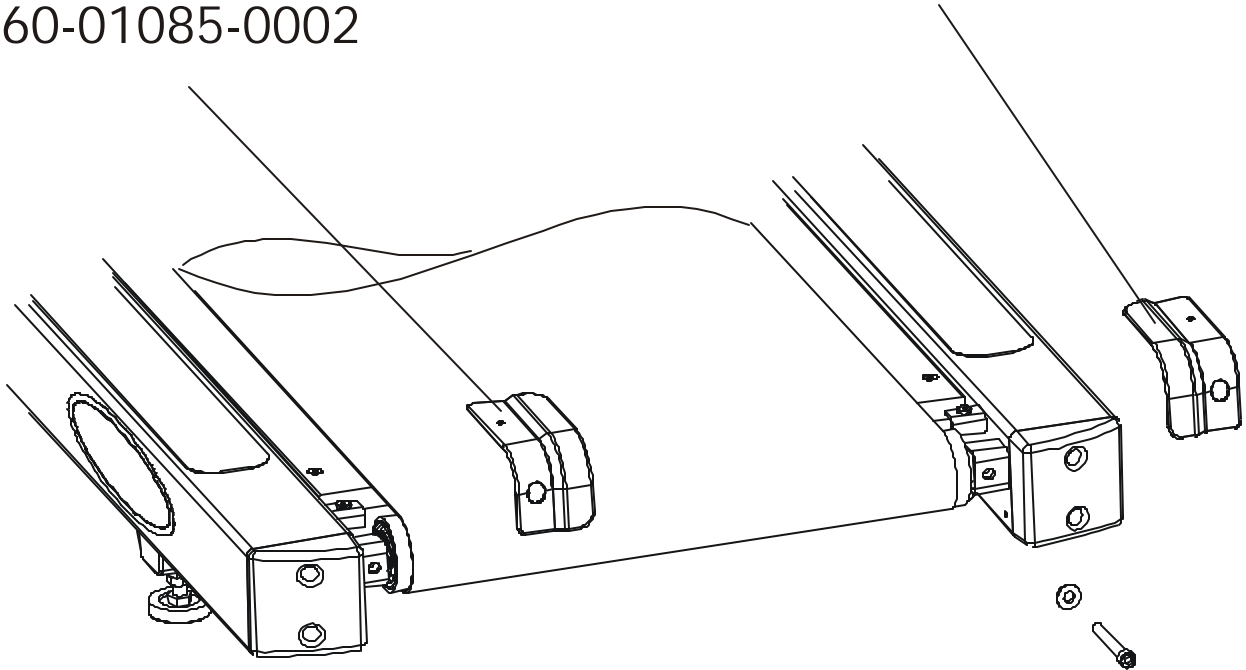

Rear Roller
Cover Guards LT
OK60-01085-0002

Rear Roller
Cover Guards RT
OK60-01085-0001

Washer(2)
0017-00104-0334

Rear Roller
Adjusting Bolt(2)
0017-00101-1779