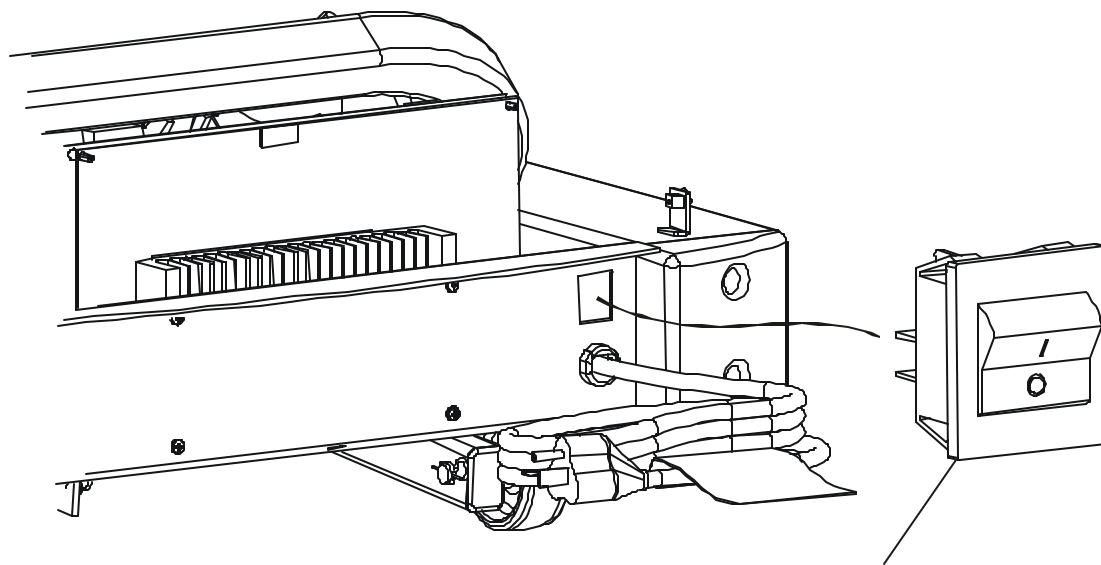

ARCTIC SILVER 91TW
DC Controller and On/Off Switch

91TW-0XXX-02
S/N WTF100000 and up

DC Controller
Mounting Screws(4)
0017-00101-0162

DC Controller
GK60-00002-0002
100-120 Volts/50-60 Hz
GK60-00002-0003
200+ Volts/50-60 Hz