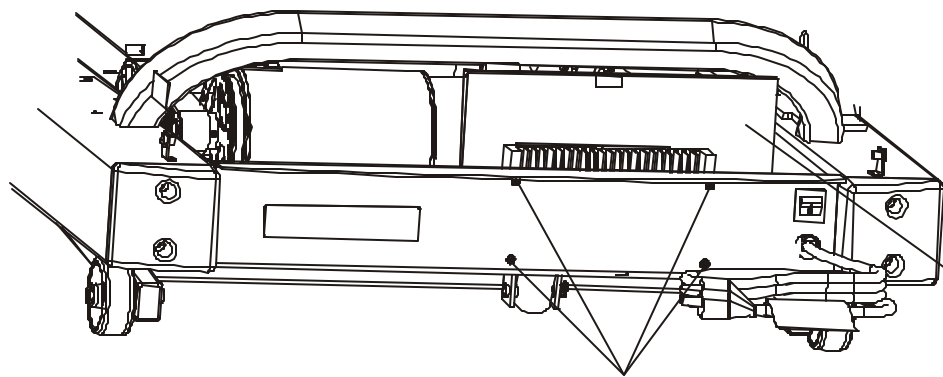

ARCTIC SILVER 91TW
DC Controller and On/Off Switch

91TW-0XXX-02
S/N WTF100000 and up

DC Controller
Mounting Screws(4)
0017-00101-0162

DC Controller
GK60-00002-0002
100-120 Volts/50-60 Hz
GK60-00002-0003
200+ Volts/50-60 Hz