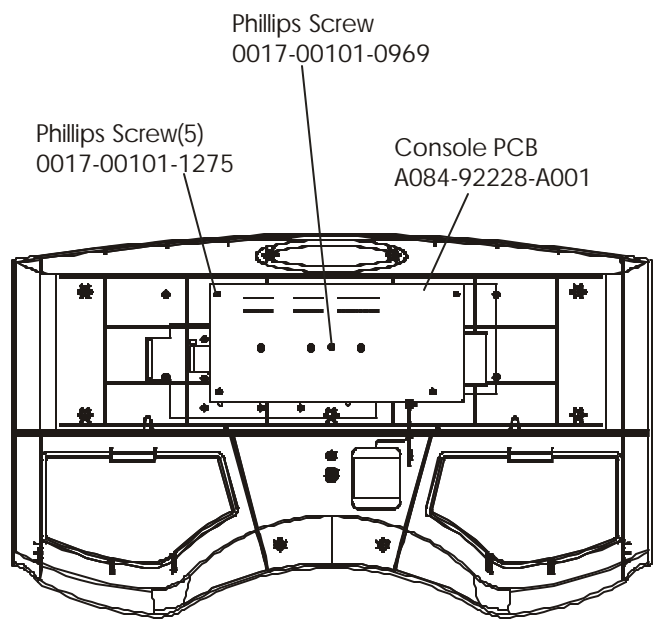

ARCTIC SILVER 91TW
Console Assembly (2 of 3)

91TW-0XXX-02
S/N WTF100000 and up

Left Wire Cover
OK60-01041-0003

Right Wire Cover
OK60-01041-0004

Rear Decal
OK60-01176-0000

Rear Console Case
OK60-01072-0001

Phillips Screw(9)
0017-00101-1288

ARCTIC SILVER 91TW
Console Assembly (3 of 3)

91TW-0XXX-02
S/N WTF100000 and up

ARCTIC SILVER 91TW
Motor Cover, Leveler and End Caps

91TW-0XXX-02
S/N WTF100000 and up

ARCTIC SILVER 91TW
Ergo Bar and Upright Assembly