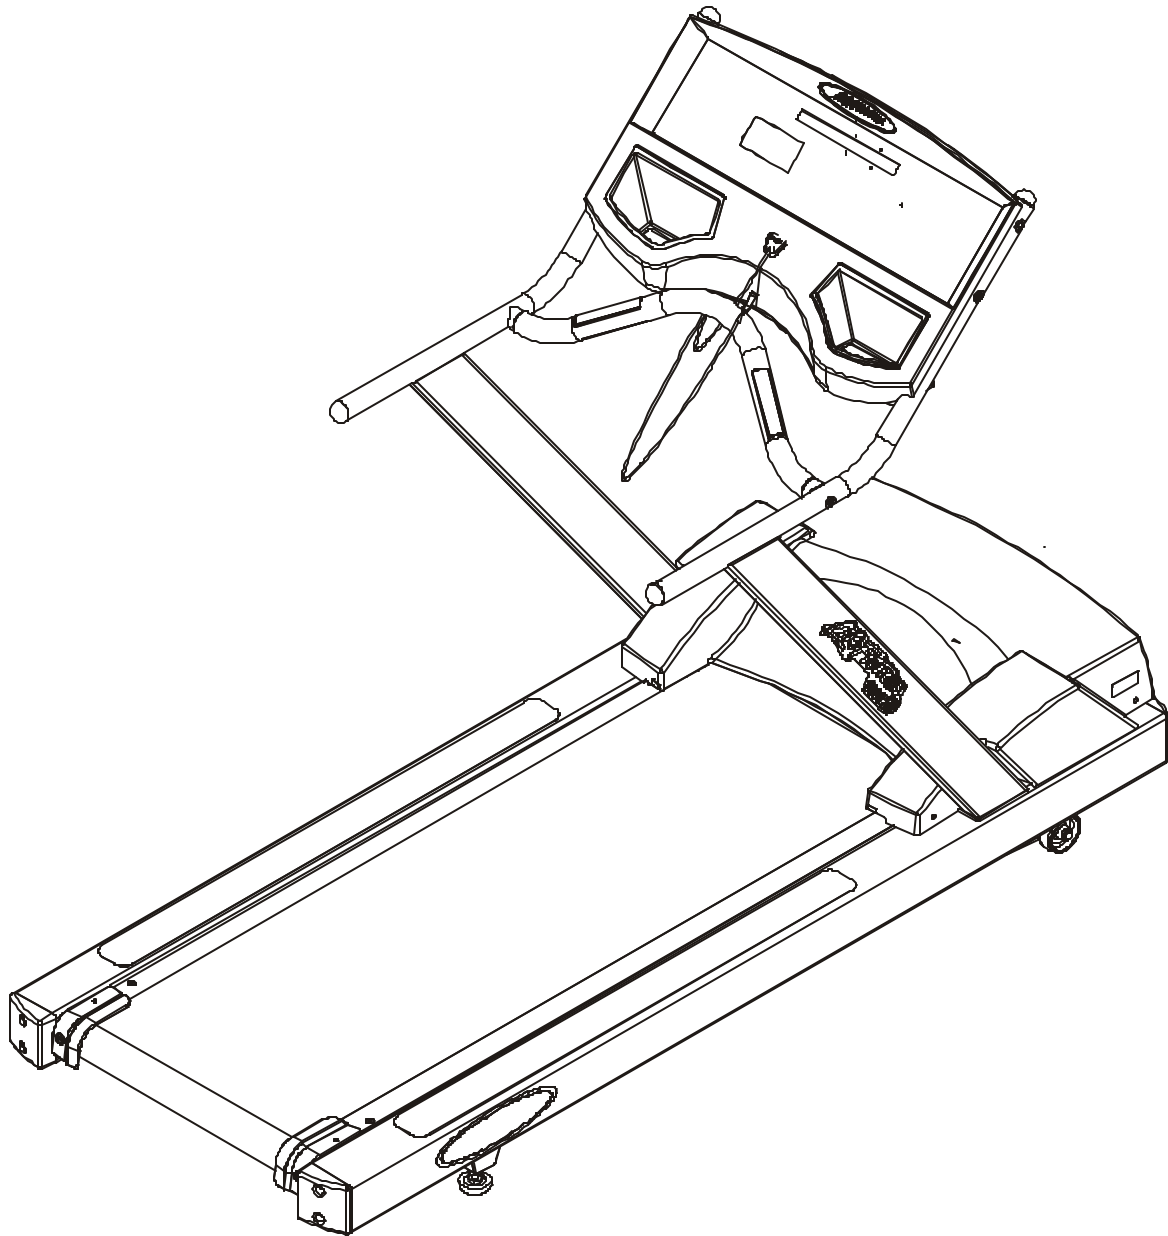

LifeFitness

Arctic Silver 91TW Treadmill

Customer Support Services **PARTS MANUAL** rev. 06/13/05

ARCTIC SILVER 91TW
REFERENCES

91TW-0XXX-02
S/N WTF100000 and up

OPERATION MANUAL	M051-00K60-A028
SERVICE MANUAL	M051-00K60-A013
COAX CABLE	AK32-00020-0002
POWER EXT. CABLE	AK32-00078-0001
TOUCH UP PAINT: SPRAY CAN .5 OZ BOTTLE W/APPLICATOR .33 OZ PEN	0017-00008-0204 0017-00008-0205 0017-00008-0206
HARDWARE BAG	AK60-00162-0000

	Page
CONSOLE ASSEMBLY (PAGE 1 OF 3)	3
CONSOLE ASSEMBLY (PAGE 2 OF 3)	4
CONSOLE ASSEMBLY (PAGE 3 OF 3)	5
MOTOR COVER, LEVELER & END CAPS.....	6
ERGO BAR & UPRIGHT ASSEMBLY.....	7
ACCESSORY TRAYS.....	8
BELT, DECK & ROLLERS.....	9
LIFESPRINGS & ANTI-STATIC TINSEL.....	10
LIFT FRAME ASSEMBLY.....	11
LIFT MOTOR AND HOME SWITCH.....	12
DRIVE MOTOR ASSEMBLY.....	13
WAX MOTOR, BAG, NOZZLE & BRACKET.....	14
SENSORS.....	15
REAR ROLLER COVER GUARDS.....	16
DC CONTROLLER & ON/OFF SWITCH.....	17
LINE FILTER & LINE CORD.....	18
CABLES.....	19