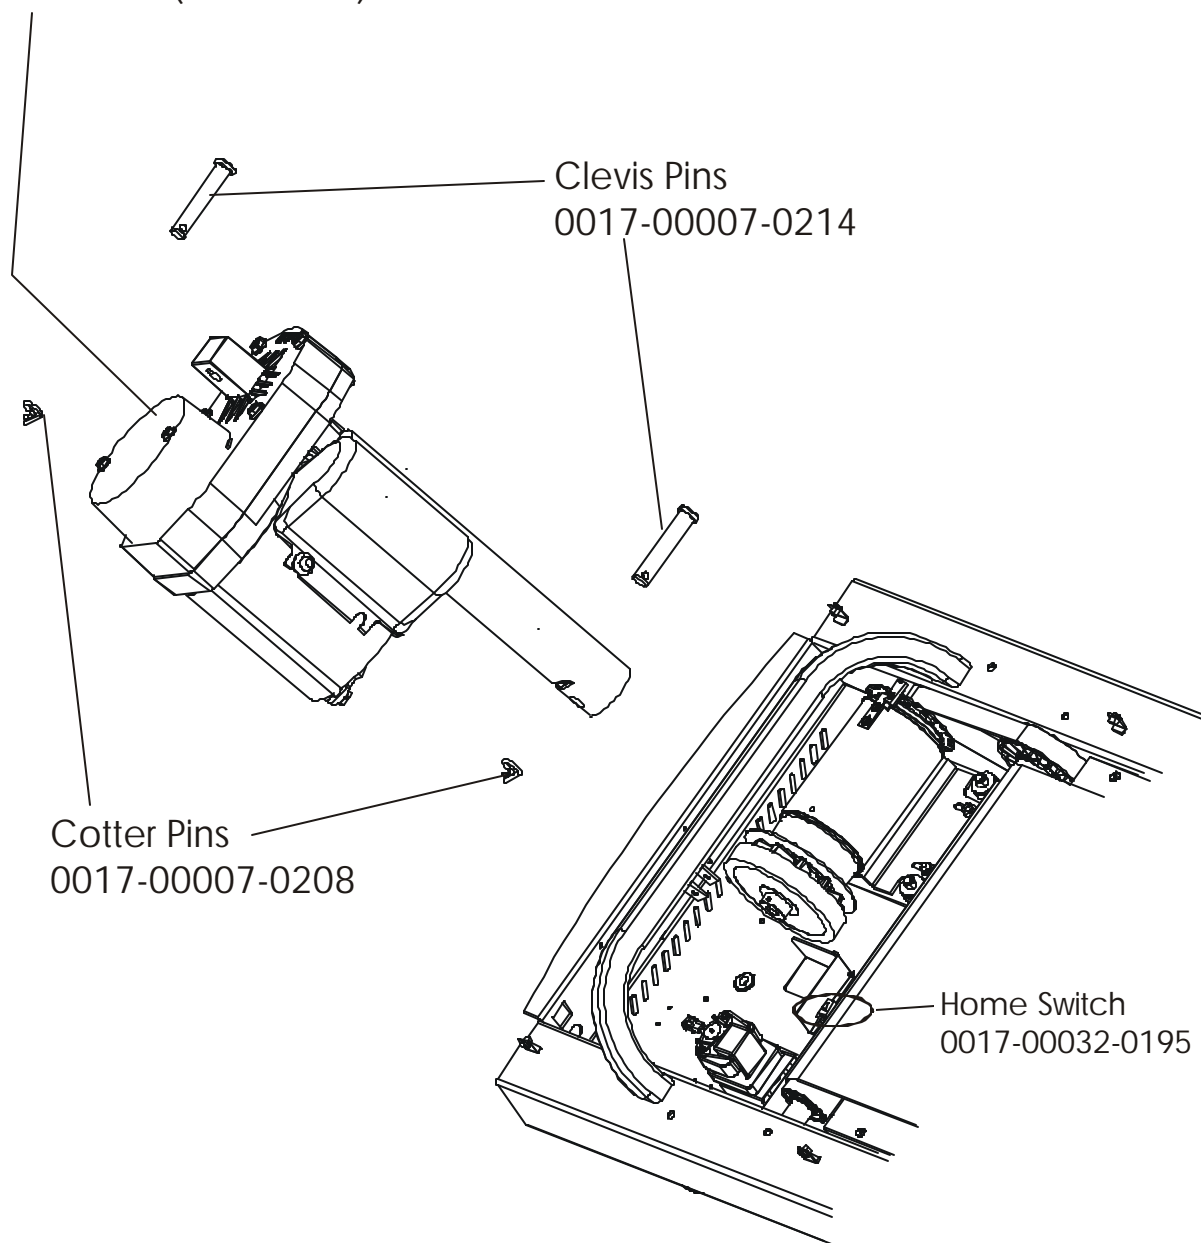

ARCTIC SILVER 91TW
Lift Motor and Home Switch

91TW-0XXX-02
S/N WTF100000 and up

Lift Motor
OK60-01094-0000 (120v)
OK60-01166-0000(220v/60Hz)