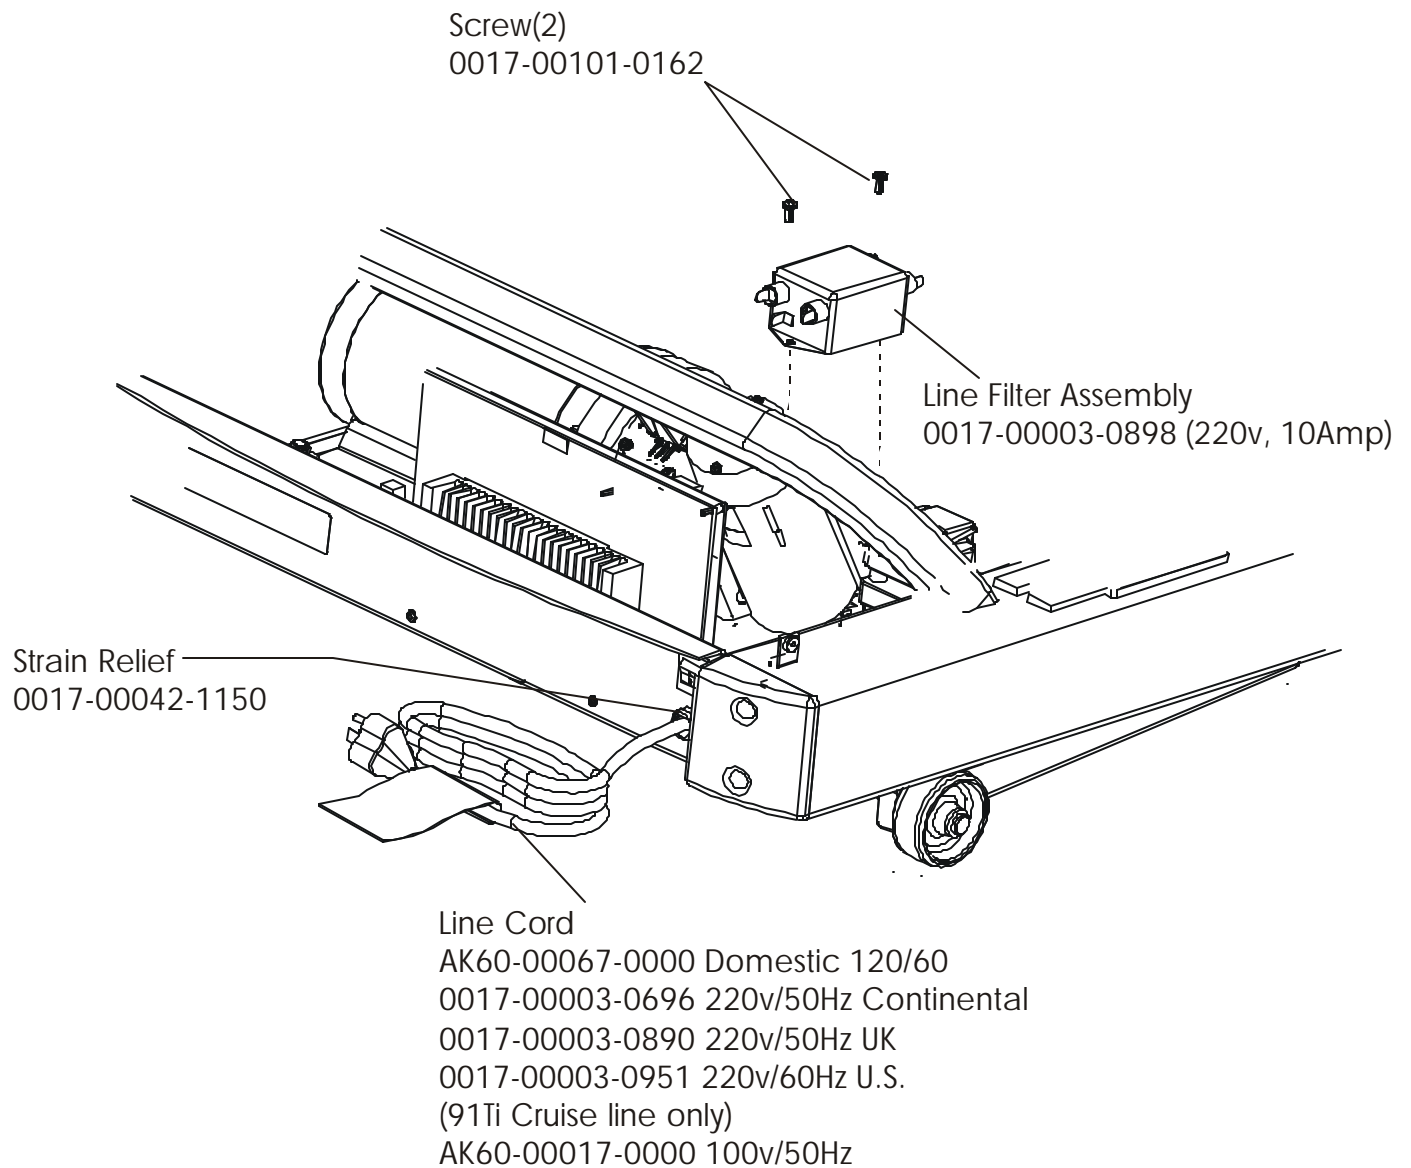

ARCTIC SILVER 91TW
Line Cord and Line Filter

91TW-0XXX-02
S/N WTF100000 and up