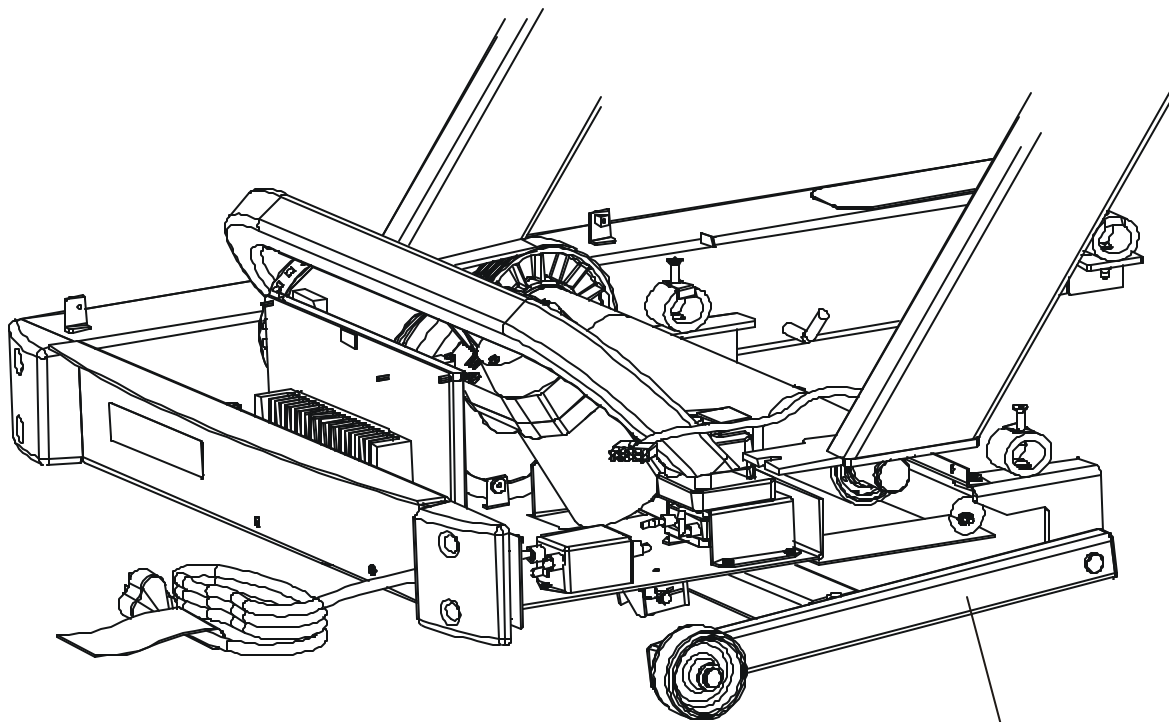

91TW-0XXX-02
S/N WTF100000 and up

Lift Arm Wheel
OK60-01020-0000
Cap, Tube End
OK60-01092-0000
Cotter Pin
0017-00007-0208
Clevis Pin
0017-00007-0271

Lift Frame Assembly
AK60-00065-0000

ARCTIC SILVER 91TW
Lift Motor and Home Switch