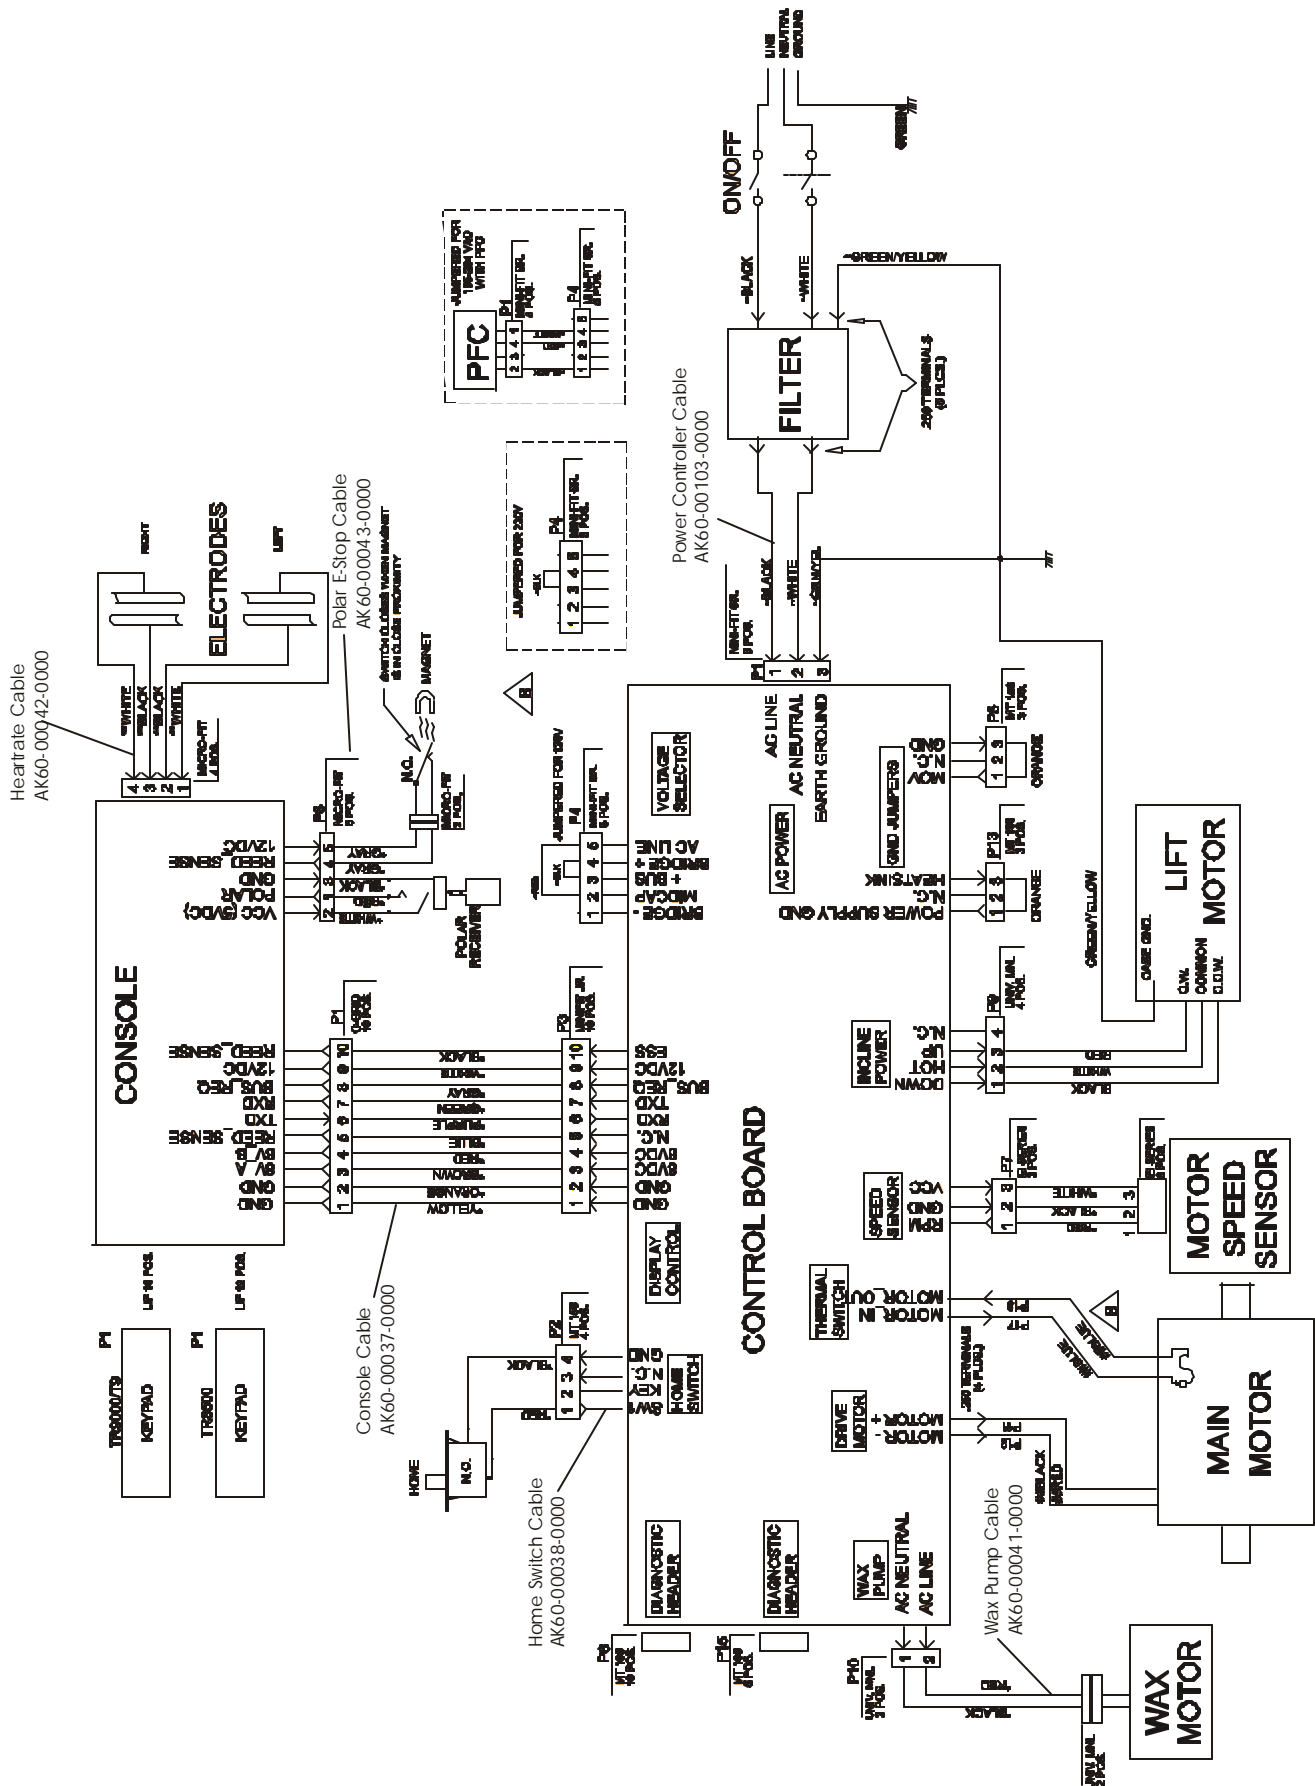

LifeFitness

Arctic Silver 91TW Treadmill

Customer Support Services **PARTS MANUAL** rev. 06/13/05

ARCTIC SILVER 91TW
REFERENCES

91TW-0XXX-02
S/N WTF100000 and up

OPERATION MANUAL	M051-00K60-A028
SERVICE MANUAL	M051-00K60-A013
COAX CABLE	AK32-00020-0002
POWER EXT. CABLE	AK32-00078-0001
TOUCH UP PAINT: SPRAY CAN .5 OZ BOTTLE W/APPLICATOR .33 OZ PEN	0017-00008-0204 0017-00008-0205 0017-00008-0206
HARDWARE BAG	AK60-00162-0000

ARCTIC SILVER 91TW
DC Controller and On/Off Switch

91TW-0XXX-02
S/N WTF100000 and up

DC Controller
Mounting Screws(4)
0017-00101-0162

DC Controller
GK60-00002-0002
100-120 Volts/50-60 Hz
GK60-00002-0003
200+ Volts/50-60 Hz

ON/OFF Switch
0017-00032-0198

ARCTIC SILVER 91TW
Line Cord and Line Filter

91TW-0XXX-02
S/N WTF100000 and up

Free Manuals Download Website

<http://myh66.com>

<http://usermanuals.us>

<http://www.somanuals.com>