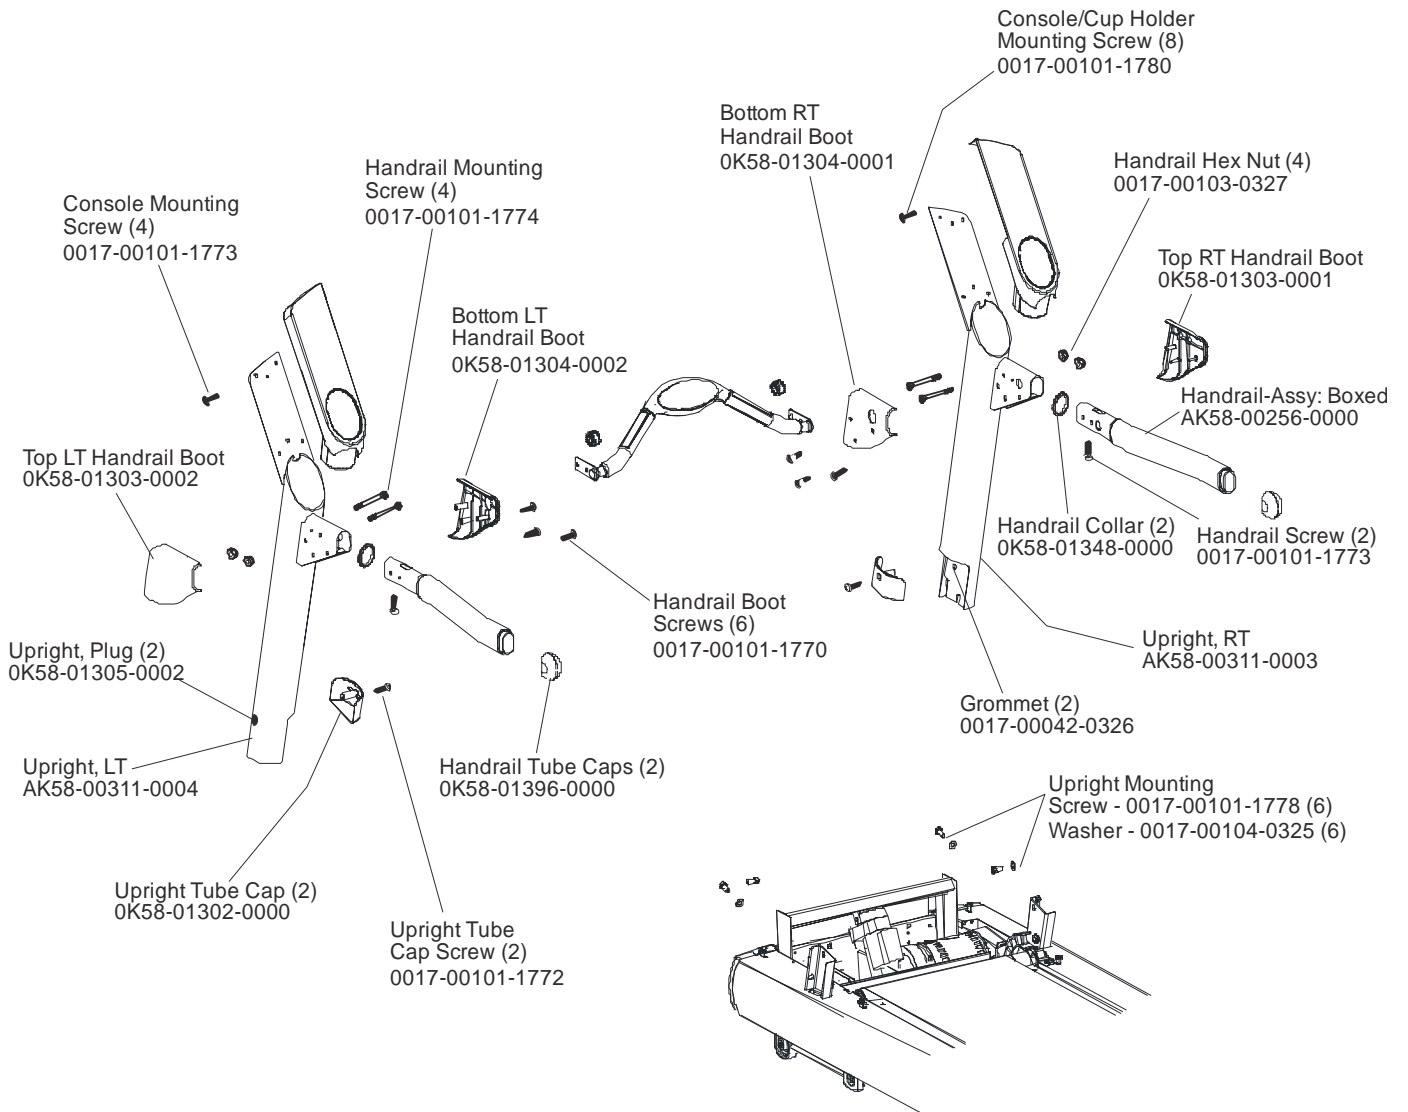

GK58-00002-0071 KIT: SERV; ANTI-SLIP RAIL BM		
Part Number	Description	Qty
Only available in the kit	INSTR:TEMPLT; ANTI-SLIP RAIL B	4
Only available in the kit	INSTR: KIT; ANTI-SLIP RAIL +	1
OK58-01376-0000	RAIL: ANTI-SLIP;STEALTH-GREY E	2
Only available in the kit	PAD: WIPE; ALCOHOL/DRY B	

TOUCH UP PAINT:	
0017-00008-0204	PAINT: CAN; SPRAY; ARCTIC SILVER
0017-00008-0205	PAINT: BOTTLE; ARCTIC SILVER (.5 OZ)
0017-00008-0206	PAINT: PEN; ARCTIC SILVER (.33 OZ)

INK TRANSFER TOUCH-UP PAINT: SB No. GN05032101N	
0017-00008-0210	PAINT: TOUCH-UP; SHADOW-GRAY; .6 OZ BTL.
0017-00008-0211	PAINT: TOUCH-UP; SHADOW-GRAY; .6 OZ. PEN

*All Console, Overlay/Bezel Assembly or Overlay may not be available

ARCTIC SILVER 95T
Belt, Deck & Rear Roller

95T-XXXX-05
S/N TCT100000 and up

ARCTIC SILVER 95T

95T-XXXX-05

Lift Frame, Lift Motor & IEC Receptacle

S/N TCT100000 and up

ARCTIC SILVER 95T
Idler Arm Assembly

95T-XXXX-05
S/N TCT100000 and up

**NOTE: PLEASE SEE SERVICE BULLETIN # TR07060101N
TO ORDER CORRECT DRIVE MOTOR & FLYWHEEL
FOR SERIAL NUMBER.**

DUAL CABLE
DRIVE MOTOR-ASY:
AK58-00171-0001