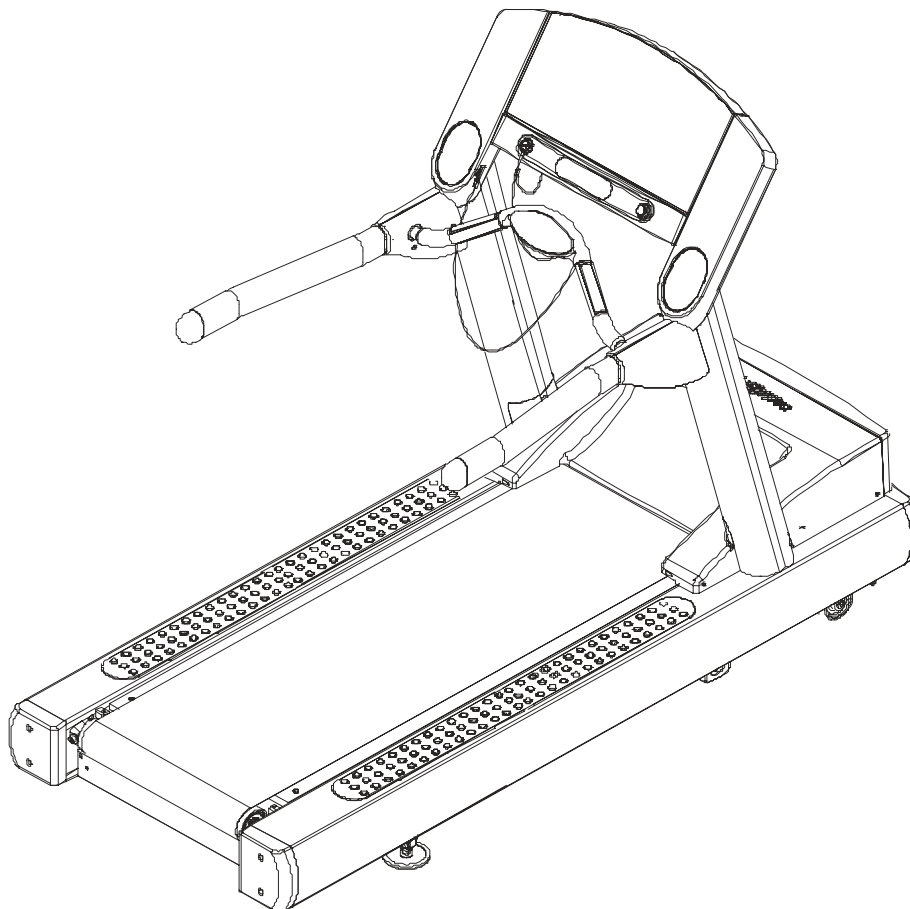

LifeFitness

ARCTIC SILVER 95T-XXXX-05 TREADMILL

Customer Support Services ***PARTS MANUAL*** rev 23 May 2008

	Page
REFERENCES	3
CONSOLE, OVERLAY ASSEMBLY & OVERLAY	5
CONSOLE COMPONENTS	6
UPRIGHTS & HANDRAILS.....	7
ERGO BAR & HEART RATE SENSORS.....	8
REAR ENDCAPS & CUP HOLDERS	9
MOTOR COVER, FRONT COVER & ENDCAPS.....	10
SCUFF PAD & TINSEL	11
ON-OFF SWITCH, ACCESS PLATE & GROMMETS	12
BELT, DECK & REAR ROLLER.....	13
LIFT FRAME, LIFT MOTOR & IEC RECEPTACLE.....	14
IDLER ARM ASSEMBLY	15
LEG LEVELER ASSEMBLY	16
FRONT ROLLER ASSEMBLY.....	17
DRIVE MOTOR ASSEMBLY	18
DSP-CONTROLLER ASSEMBLY	19
LINE-CORDS & LINE-CORD OPTIONS	20
BLOCK DIAGRAM - CONSOLE VIEW	21
BLOCK DIAGRAM - DSP VIEW	22
BLOCK DIAGRAM - LINE FILTER VIEW	23