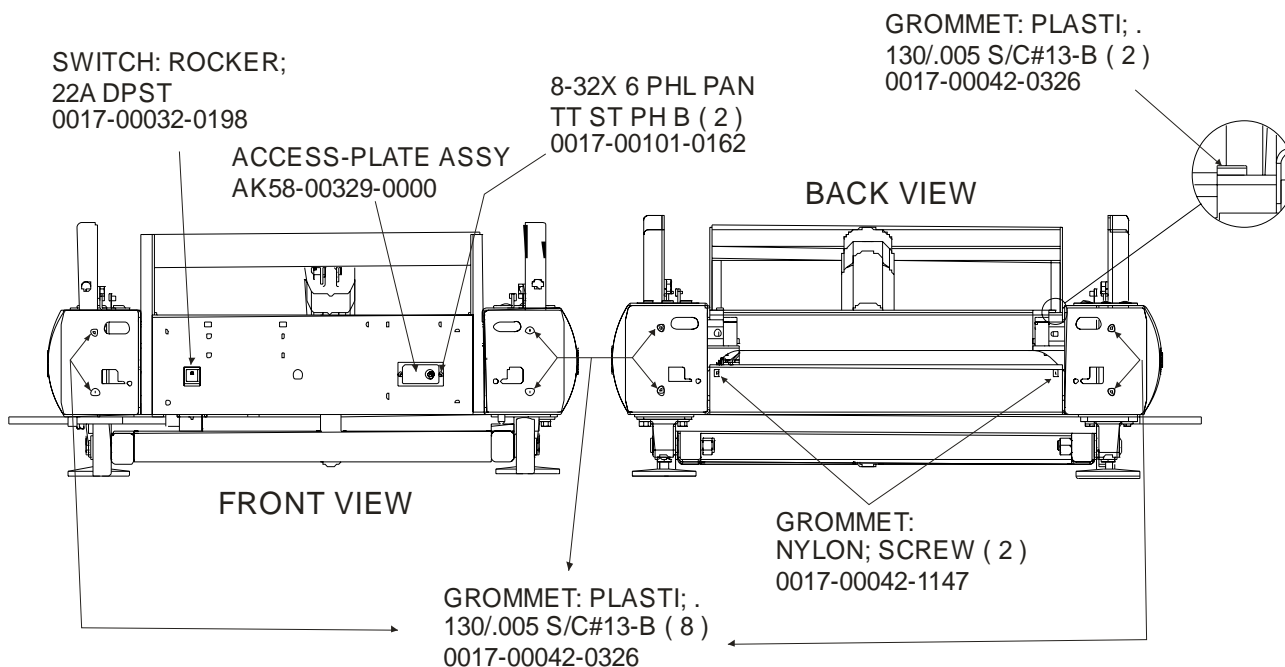

*All Console, Overlay/Bezel Assembly or Overlay may not be available

ARCTIC SILVER 95T
Belt, Deck & Rear Roller

95T-XXXX-05
S/N TCT100000 and up

ARCTIC SILVER 95T

95T-XXXX-05

Lift Frame, Lift Motor & IEC Receptacle