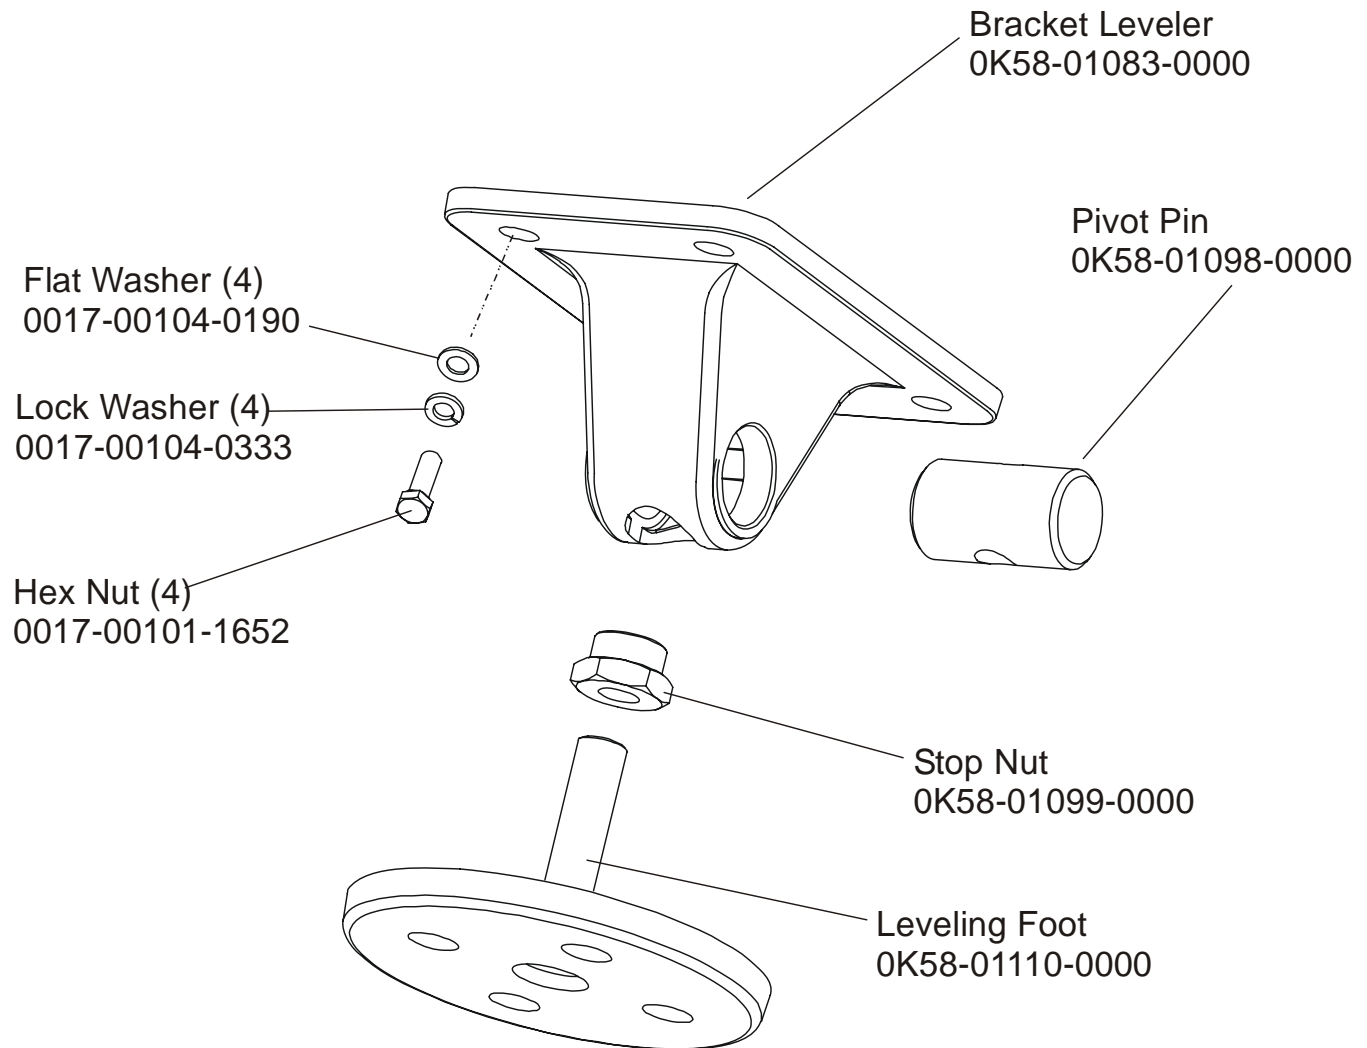

*All Console, Overlay/Bezel Assembly or Overlay may not be available

ARCTIC SILVER 95T
Belt, Deck & Rear Roller

95T-XXXX-05
S/N TCT100000 and up

ARCTIC SILVER 95T

95T-XXXX-05

Lift Frame, Lift Motor & IEC Receptacle

S/N TCT100000 and up

ARCTIC SILVER 95T
Idler Arm Assembly

95T-XXXX-05
S/N TCT100000 and up

**NOTE: PLEASE SEE SERVICE BULLETIN # TR07060101N
TO ORDER CORRECT DRIVE MOTOR & FLYWHEEL
FOR SERIAL NUMBER.**

DUAL CABLE
DRIVE MOTOR-ASY:
AK58-00171-0001