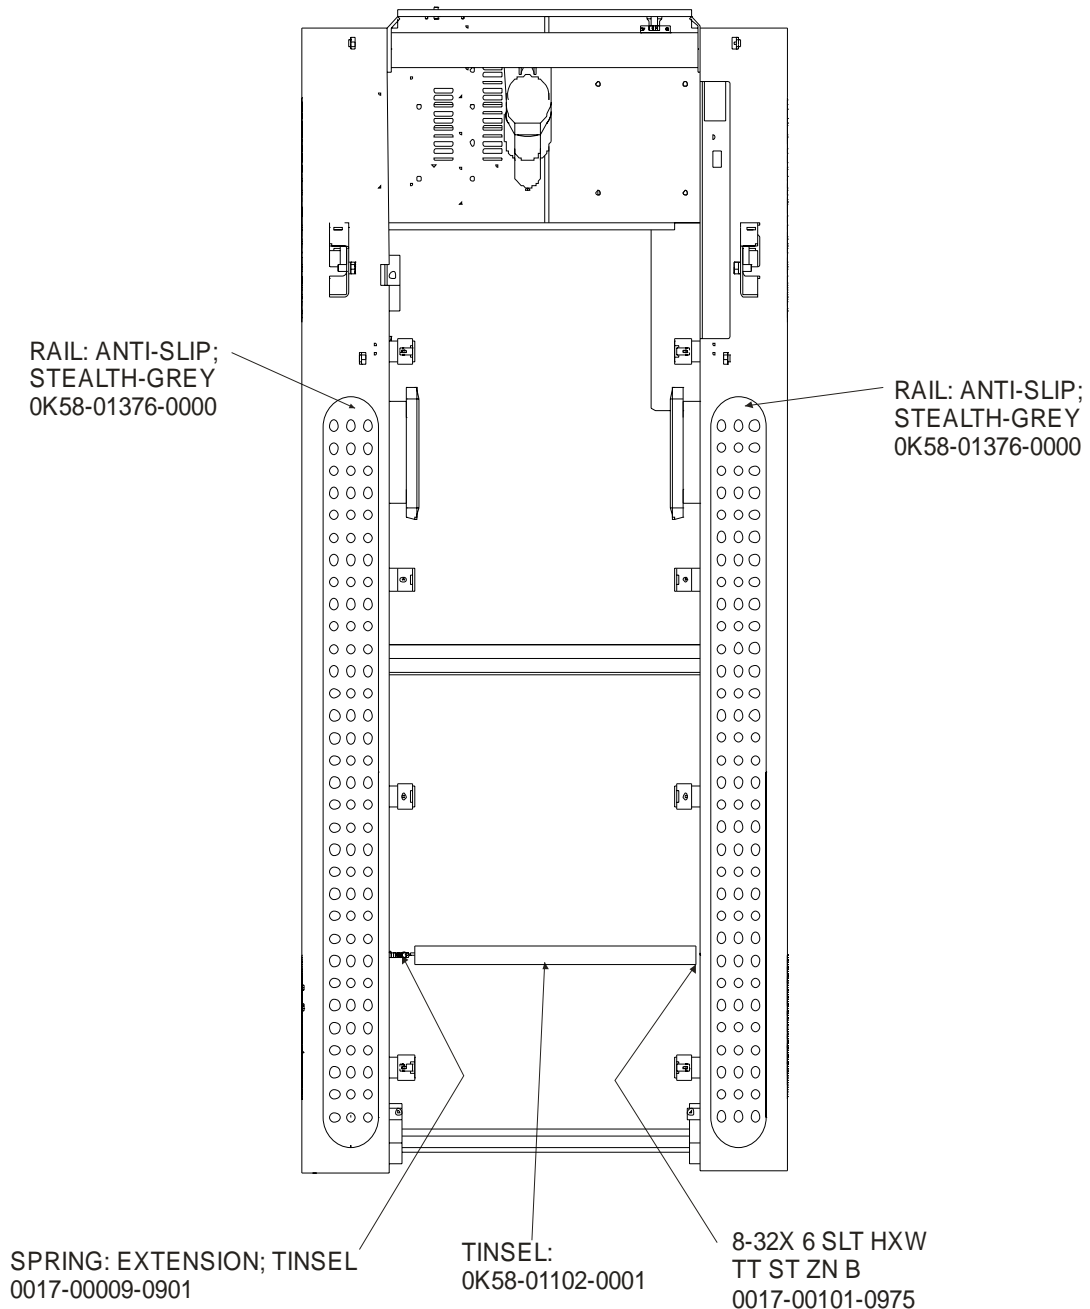

*All Console, Overlay/Bezel Assembly or Overlay may not be available

ARCTIC SILVER 95T
Belt, Deck & Rear Roller

95T-XXXX-05
S/N TCT100000 and up

ARCTIC SILVER 95T

95T-XXXX-05

Lift Frame, Lift Motor & IEC Receptacle