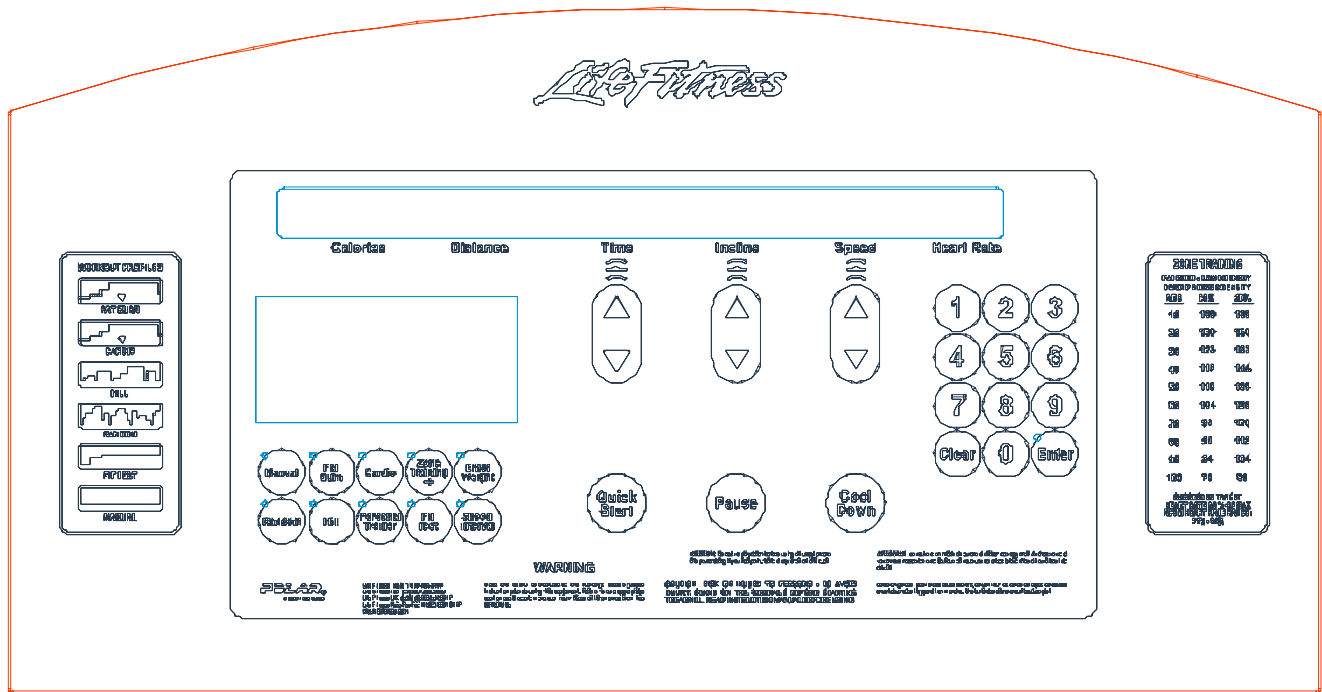

LANGUAGE	CONSOLE	OVERLAY/BEZEL ASSY	OVERLAY
ENG/ENG	AK58-00403-0001	AK58-00203-0001	OK58-01298-0001
ENG+MET	AK58-00403-0002	AK58-00203-0002	OK58-01298-0001
GERMAN	AK58-00403-0003	AK58-00203-0003	OK58-01298-0003
SPANISH	AK58-00403-0004	AK58-00203-0004	OK58-01298-0004
JAPANESE	AK58-00390-0006	AK58-00202-0006	OK58-01296-0006
FRENCH	AK58-00403-0007	AK58-00203-0007	OK58-01298-0007
ITALIAN	AK58-00403-0008	AK58-00203-0008	OK58-01298-0008
DUTCH	AK58-00403-0009	AK58-00203-0009	OK58-01298-0009
PORTUGUESE	AK58-00403-0010	AK58-00203-0010	OK58-01298-0010

*All Console, Overlay/Bezel Assembly or Overlay may not be available