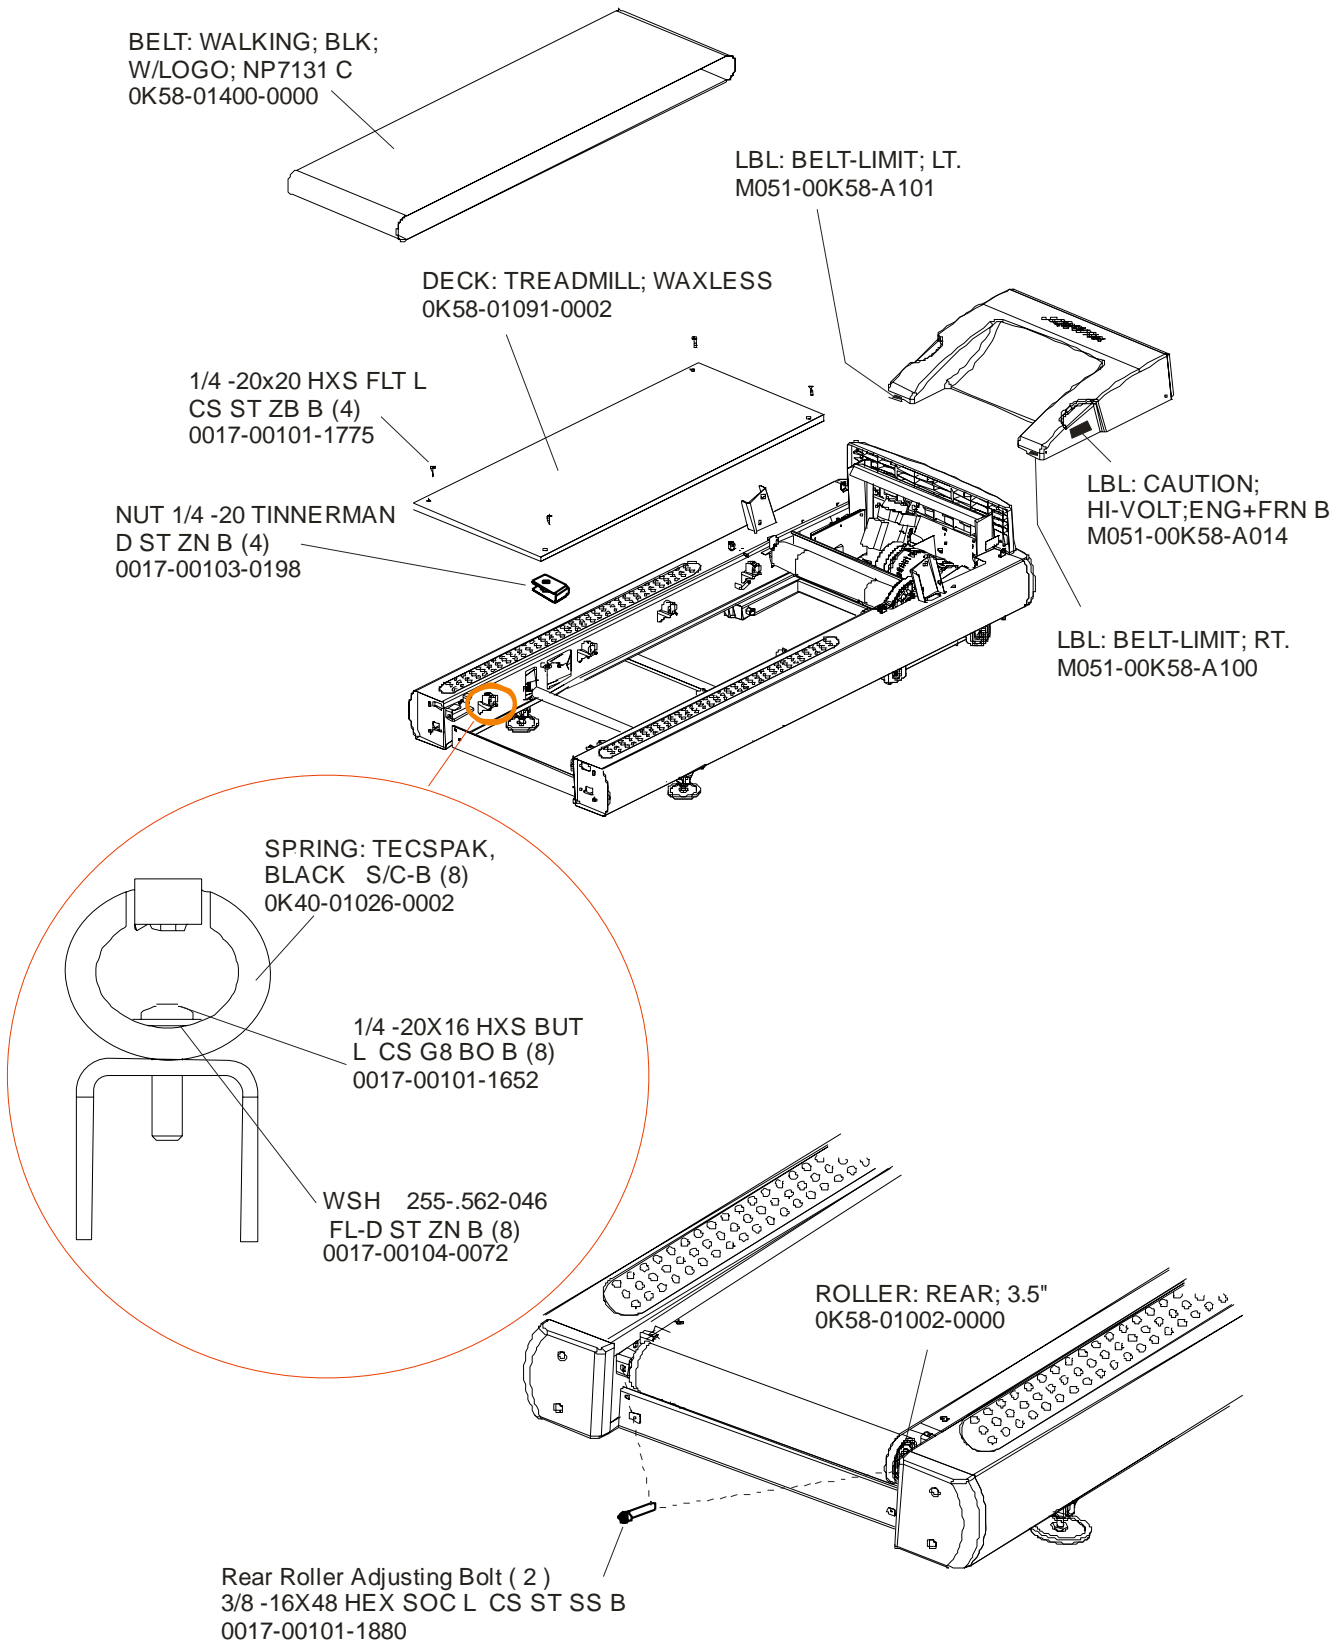

*All Console, Overlay/Bezel Assembly or Overlay may not be available

ARCTIC SILVER 95T
Belt, Deck & Rear Roller

95T-XXXX-05
S/N TCT100000 and up

ARCTIC SILVER 95T

95T-XXXX-05

Lift Frame, Lift Motor & IEC Receptacle