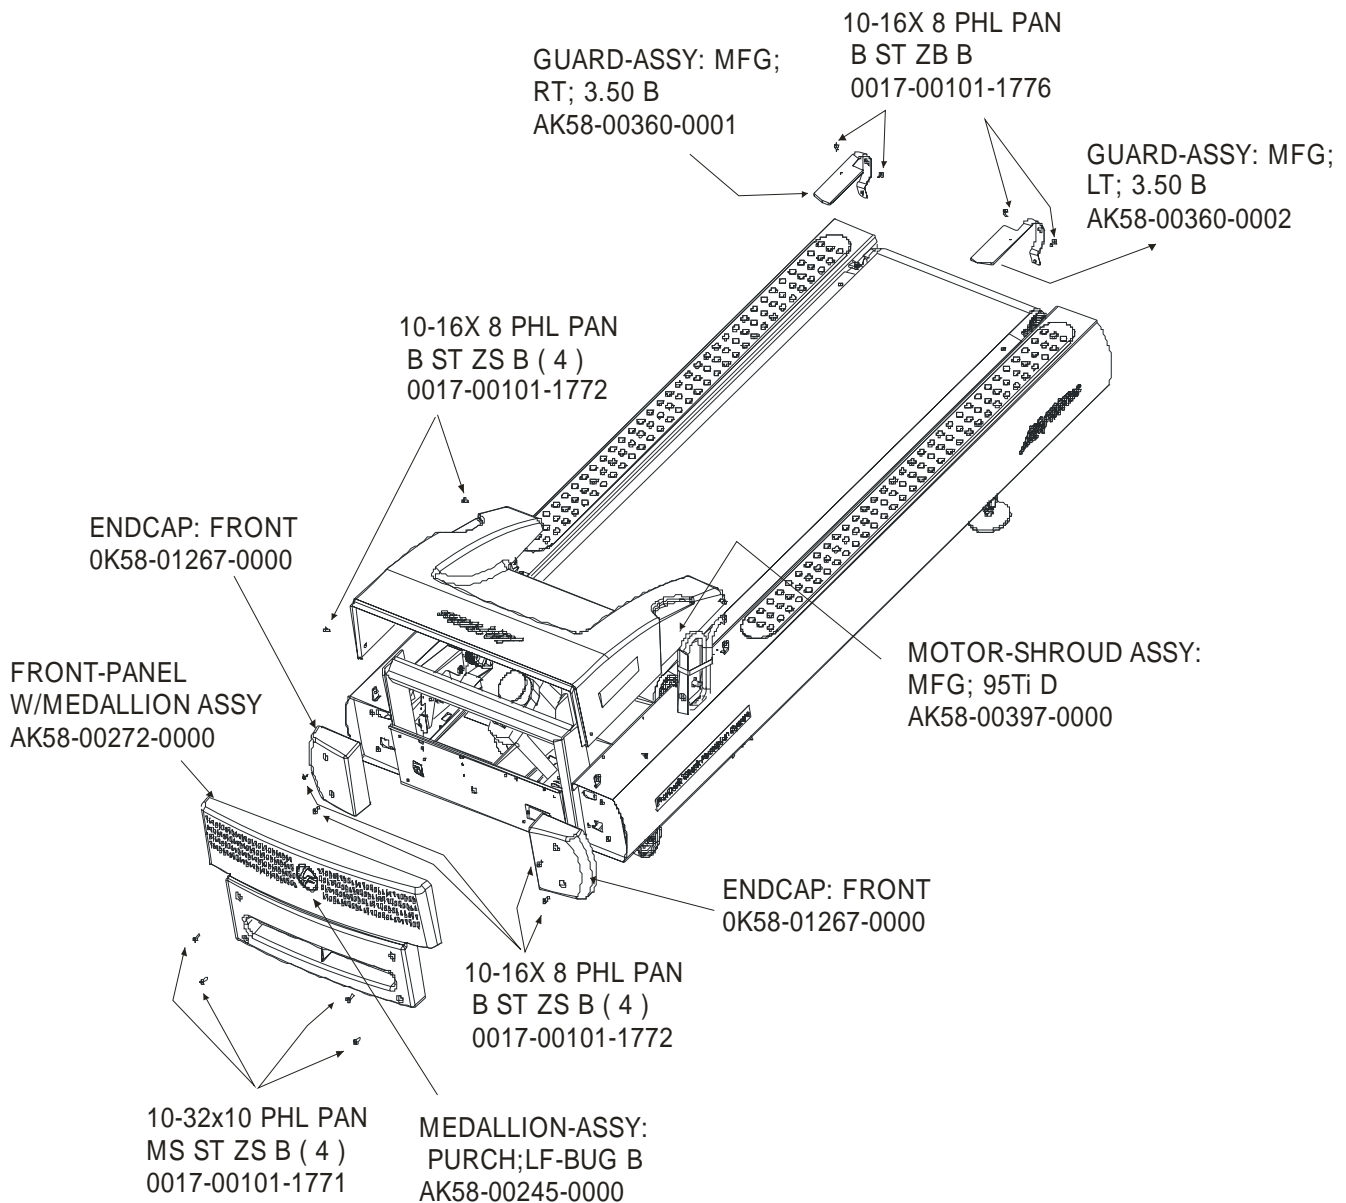

*All Console, Overlay/Bezel Assembly or Overlay may not be available

ARCTIC SILVER 95T
Belt, Deck & Rear Roller

95T-XXXX-05
S/N TCT100000 and up

ARCTIC SILVER 95T

95T-XXXX-05

Lift Frame, Lift Motor & IEC Receptacle