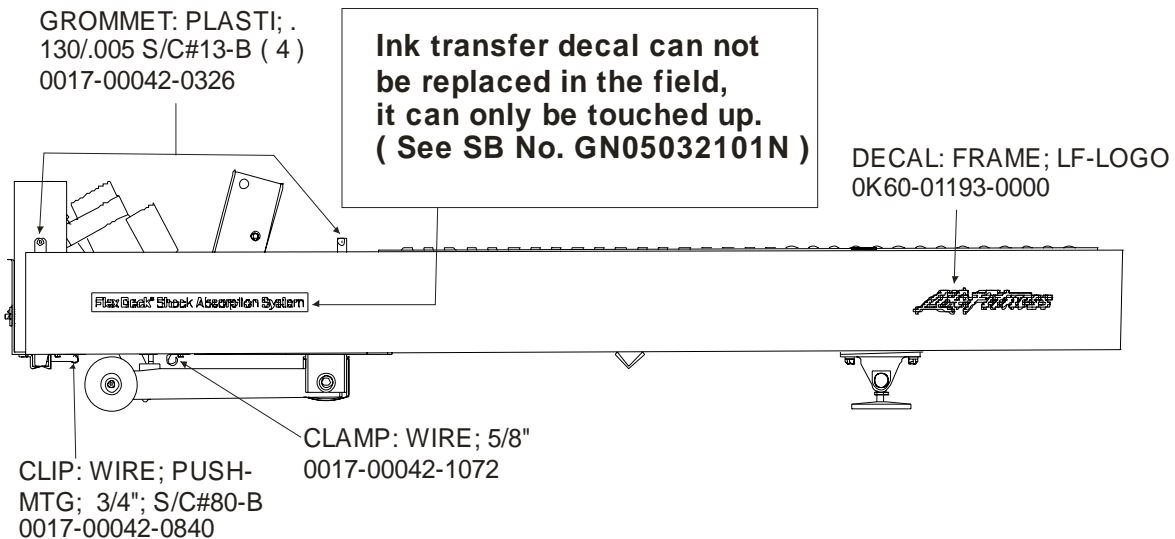

*All Console, Overlay/Bezel Assembly or Overlay may not be available

ARCTIC SILVER 95T
Belt, Deck & Rear Roller

95T-XXXX-05
S/N TCT100000 and up

ARCTIC SILVER 95T

95T-XXXX-05

Lift Frame, Lift Motor & IEC Receptacle