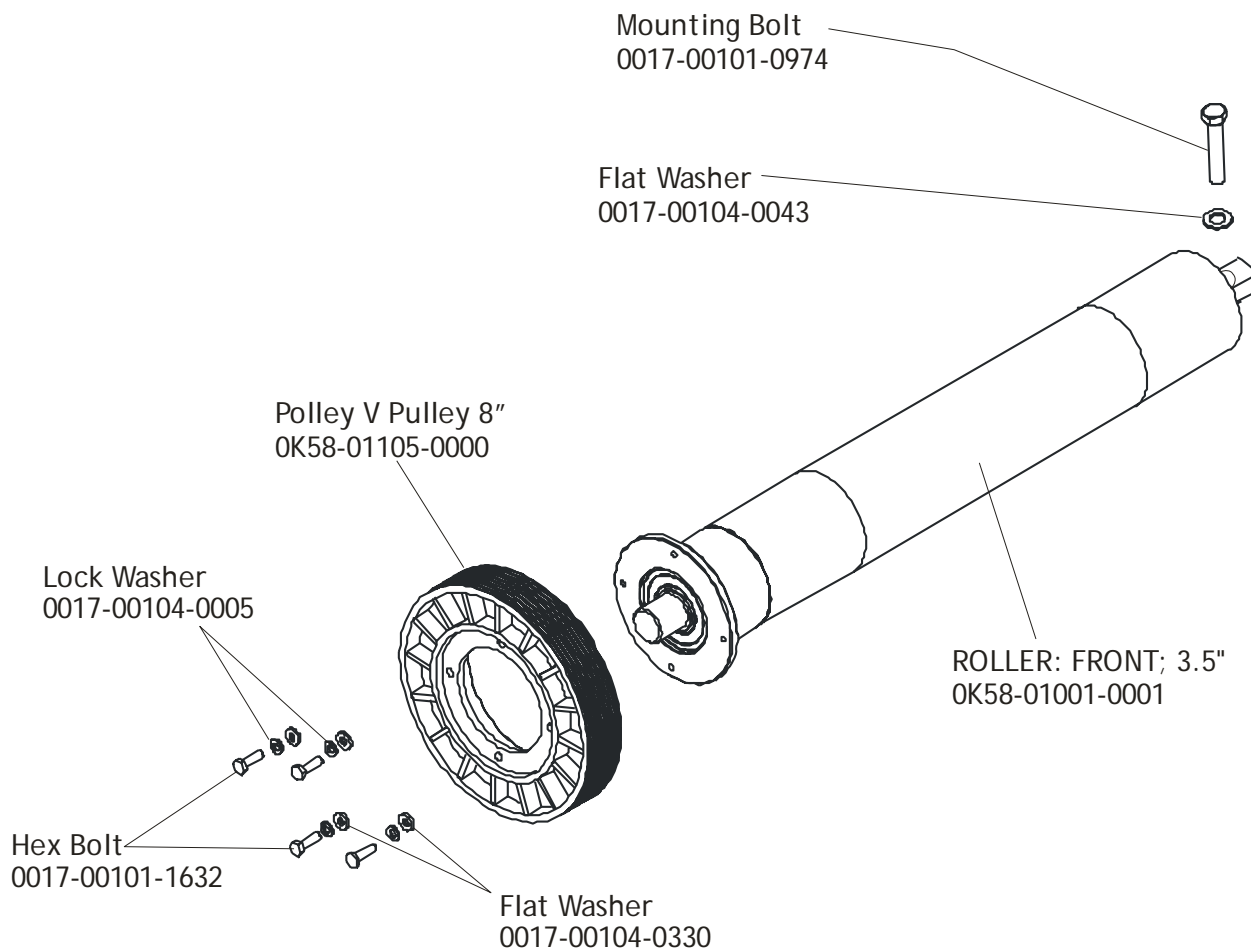

*All Console, Overlay/Bezel Assembly or Overlay may not be available

ARCTIC SILVER 95T
Belt, Deck & Rear Roller

95T-XXXX-05
S/N TCT100000 and up

ARCTIC SILVER 95T

95T-XXXX-05

Lift Frame, Lift Motor & IEC Receptacle

S/N TCT100000 and up

ARCTIC SILVER 95T
Idler Arm Assembly

95T-XXXX-05
S/N TCT100000 and up

**NOTE: PLEASE SEE SERVICE BULLETIN # TR07060101N
TO ORDER CORRECT DRIVE MOTOR & FLYWHEEL
FOR SERIAL NUMBER.**

DUAL CABLE
DRIVE MOTOR-ASY:
AK58-00171-0001