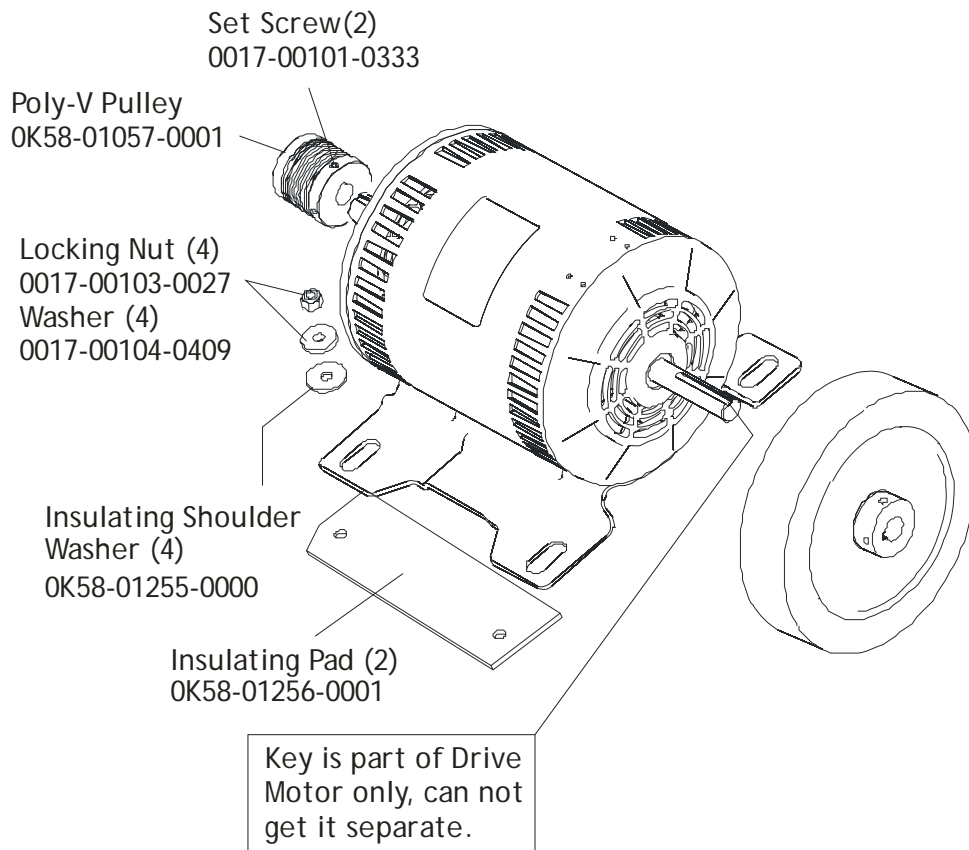

S/N TCT100000 and up

ARCTIC SILVER 95T
Idler Arm Assembly

95T-XXXX-05
S/N TCT100000 and up

**NOTE: PLEASE SEE SERVICE BULLETIN # TR07060101N
TO ORDER CORRECT DRIVE MOTOR & FLYWHEEL
FOR SERIAL NUMBER.**

DUAL CABLE
DRIVE MOTOR-ASY:
AK58-00171-0001

DUAL CABLE MOTOR
FLYWHEEL: CAST-IRON
OK58-01092-0002

DUAL CABLE MOTOR
USE SET SCREWS
0017-00101-0975

TAPERED SHAFT
DRIVE MOTOR-ASY:
AK58-00171-0002

TAPERED
FLYWHEEL: CAST-IRON
OK58-01092-0004

TAPERED SHAFT MOTOR
USE BOLT
0017-00101-1885