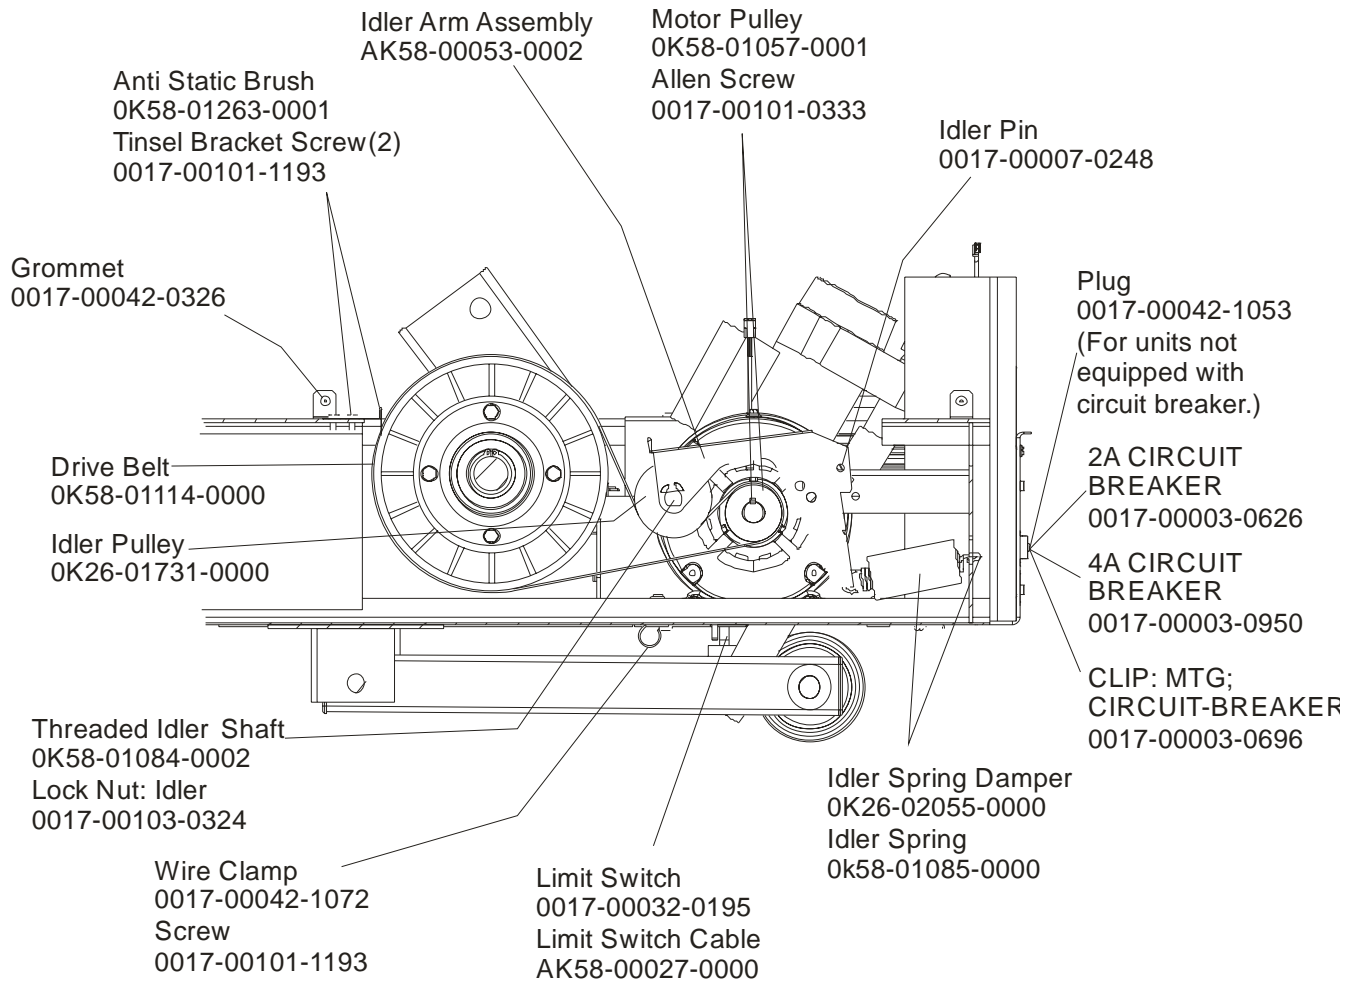

*All Console, Overlay/Bezel Assembly or Overlay may not be available

ARCTIC SILVER 95T
Belt, Deck & Rear Roller

95T-XXXX-05
S/N TCT100000 and up

ARCTIC SILVER 95T

95T-XXXX-05

Lift Frame, Lift Motor & IEC Receptacle

S/N TCT100000 and up

ARCTIC SILVER 95T
Idler Arm Assembly

95T-XXXX-05
S/N TCT100000 and up

**NOTE: PLEASE SEE SERVICE BULLETIN # TR07060101N
TO ORDER CORRECT DRIVE MOTOR & FLYWHEEL
FOR SERIAL NUMBER.**

DUAL CABLE
DRIVE MOTOR-ASY:
AK58-00171-0001