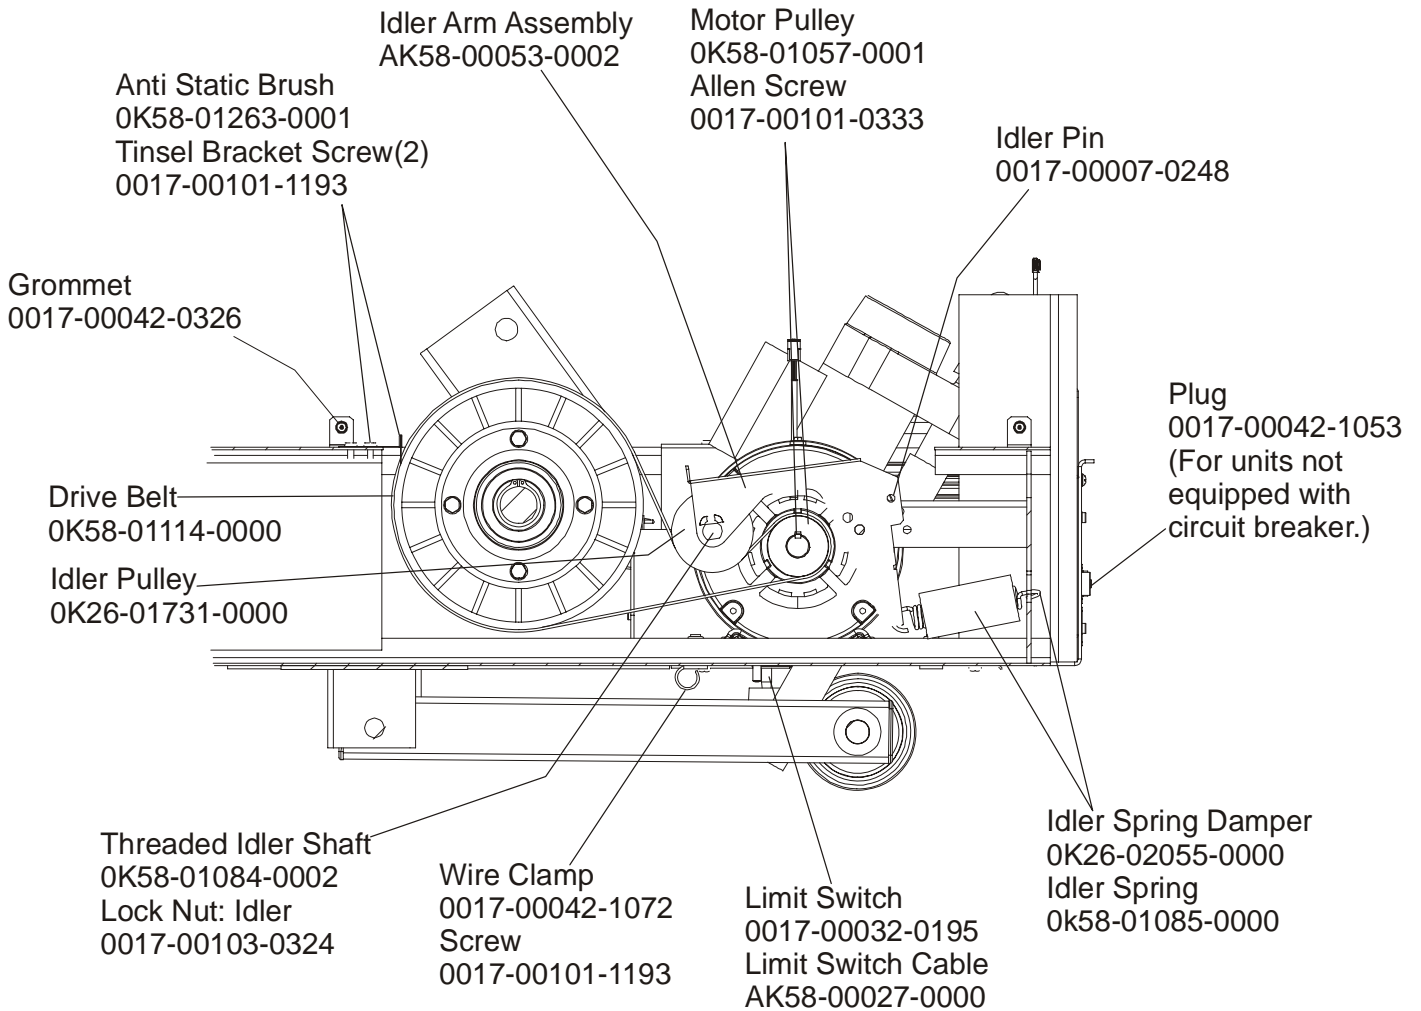

97TE-XXXX-08
S/N TSN100000 and up

ARCTIC SILVER 97TE

Idler Arm Assembly

97TE-XXXX-08

S/N TSN100000 and up

ARCTIC SILVER 97TE
Leg Leveler Assembly – AK58-00464-0000

97TE-XXXX-08
S/N TSN100000 and up

ARCTIC SILVER 97TE
Front Roller Assembly – AK58-00067-0000

97TE-XXXX-08
S/N TSN100000 and up

ARCTIC SILVER 97TE

Drive Motor Assembly

97TE-XXXX-08
S/N TSN100000 and up

Description	Part Nos.	
	S/N TSN100000, TSN100001	S/N TSN100002 and up
Drive Motor Assembly	AK58-00171-0001 (dual cable)	AK58-00171-0002 (tapered shaft)
Cast Iron Flywheel	OK58-01092-0002	OK58-01092-0004
Flywheel Setscrews/Bolt	0017-00101-0975 (uses setscrews)	0017-00101-1885 (uses bolt)