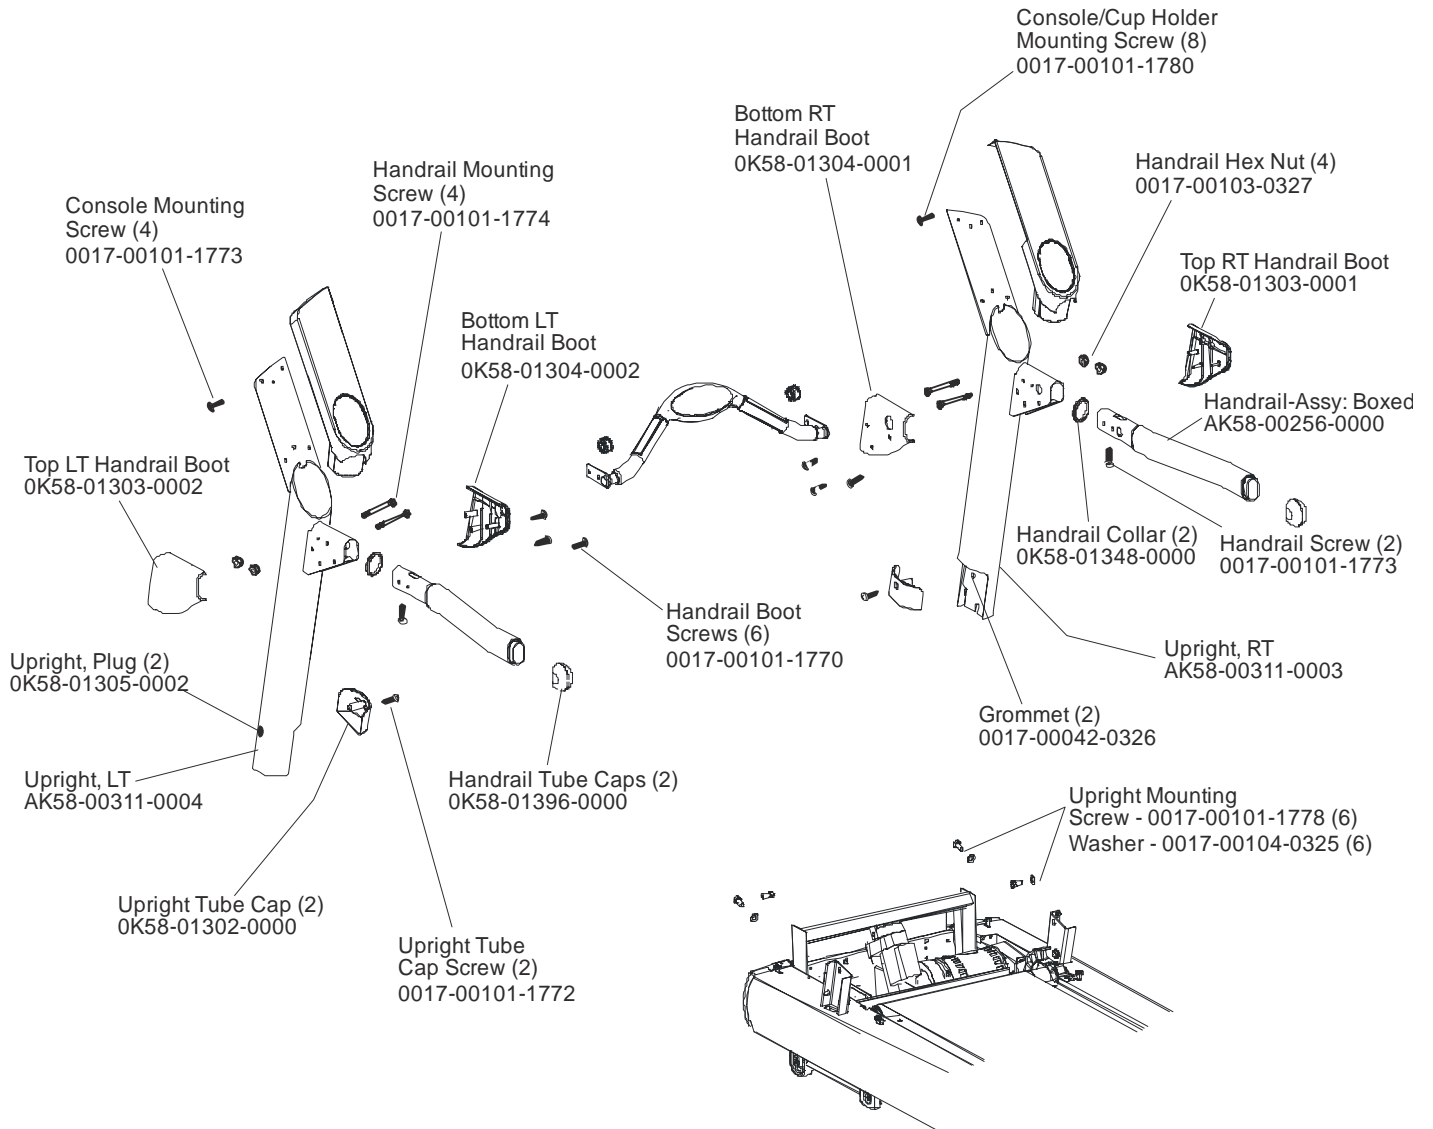

ARCTIC SILVER 97TE
Uprights and Handrails

97TE-XXXX-08
S/N TSN100000 and up

ARCTIC SILVER 97TE

97TE-XXXX-08

Ergo Bar, Heart Rate Sensors, and Activity Zone

S/N TSN100000 and up

LANGUAGE	A-Z MODULE W/OVERLAY ASSY	AZ OVERLAY
ENG/ENG	AK58-00556-0001	OK58-01461-0001
ENG+MET	AK58-00556-0002	OK58-01461-0002
GERMAN	AK58-00556-0003	OK58-01461-0003
SPANISH	AK58-00556-0004	OK58-01461-0004
JAPANESE	AK58-00556-0006	OK58-01461-0006
FRENCH	AK58-00556-0007	OK58-01461-0007
ITALIAN	AK58-00556-0008	OK58-01461-0008
DUTCH	AK58-00556-0009	OK58-01461-0009