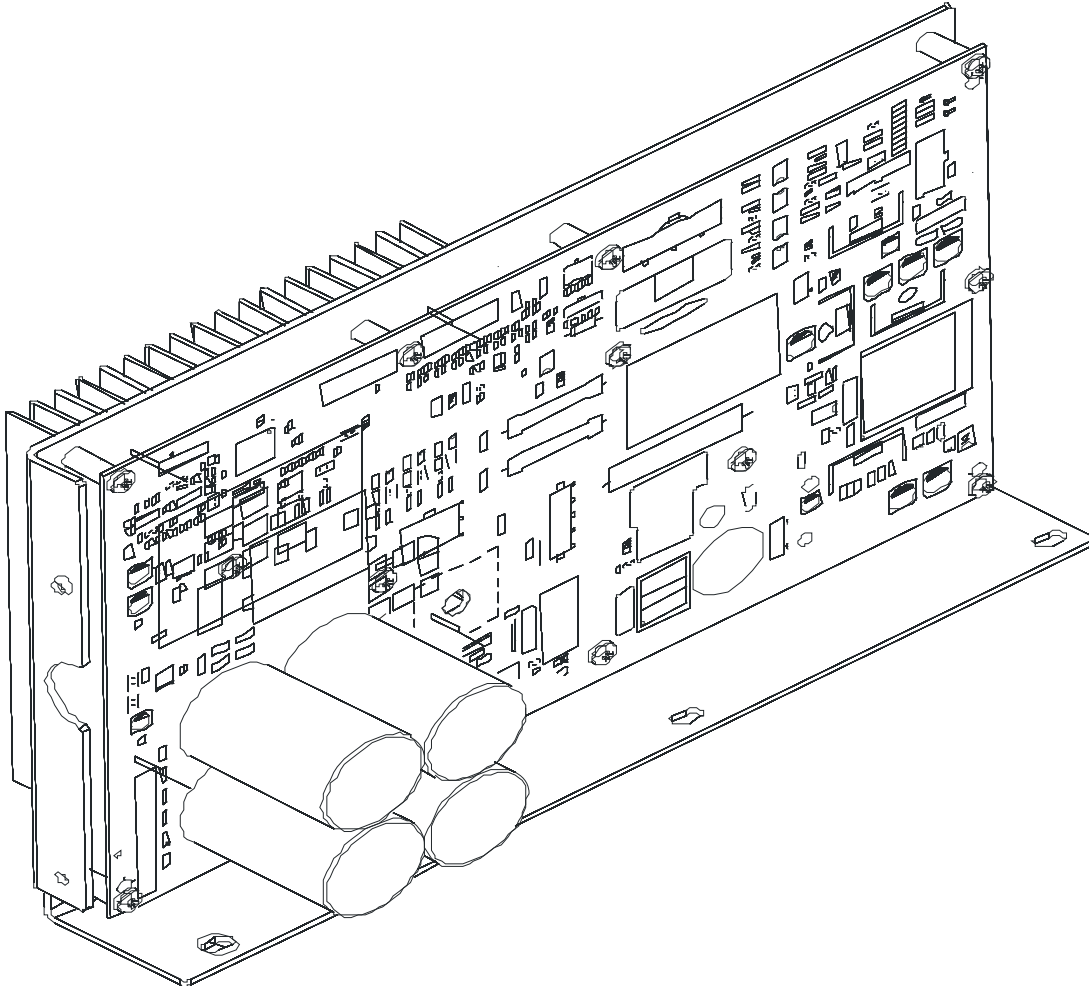

97TE-XXXX-08
S/N TSN100000 and up

ARCTIC SILVER 97TE

Drive Motor Assembly

97TE-XXXX-08
S/N TSN100000 and up

Description	Part Nos.	
	S/N TSN100000, TSN100001	S/N TSN100002 and up
Drive Motor Assembly	AK58-00171-0001 (dual cable)	AK58-00171-0002 (tapered shaft)
Cast Iron Flywheel	OK58-01092-0002	OK58-01092-0004
Flywheel Setscrews/Bolt	0017-00101-0975 (uses setscrews)	0017-00101-1885 (uses bolt)

Ref: technical bulletin TR07060101N

ARCTIC SILVER 97TE

Stride Sensor Assembly and Stride Sensor PCB Assembly

97TE-XXXX-08
S/N TSN100000 and up

ARCTIC SILVER 97TE
DSP-Controller Assembly

97TE-XXXX-08
S/N TSN100000 and up

VOLTAGE	PART NUMBER	PART DESCRIPTION
100-120	GK58-00002-0119	KIT: SERV; MFG; DSP CONTROLLER 100-120; LCD
200-240	GK58-00002-0121	KIT: SERV; MFG; DSP CONTROLLER 200-240; LCD

ARCTIC SILVER 97TE
Line Cords and Line Cord Options