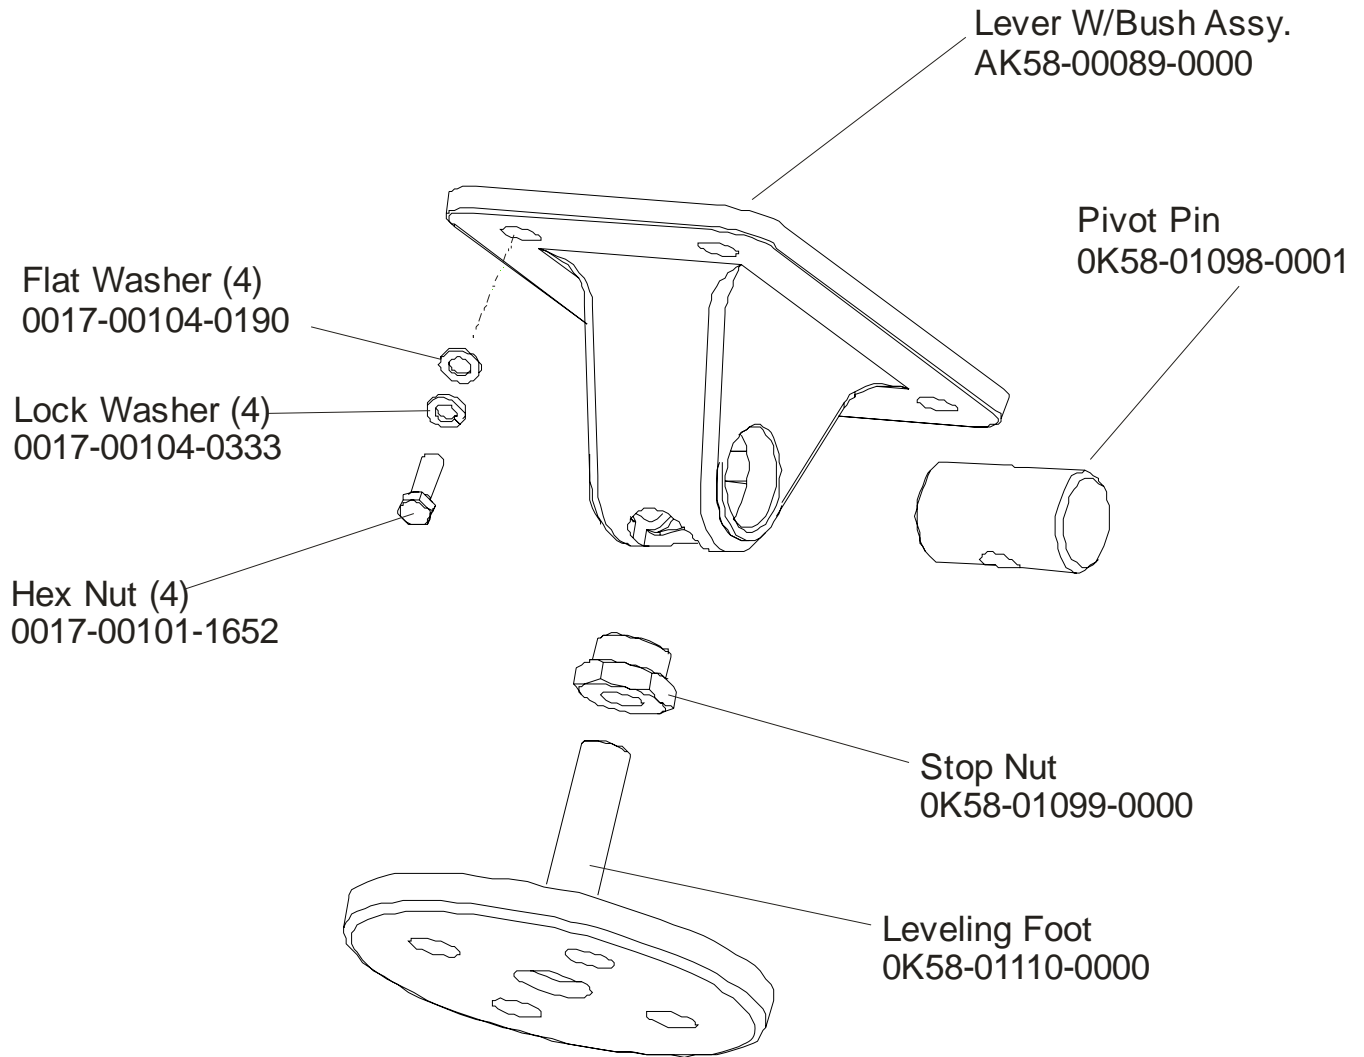

97TE-XXXX-08
S/N TSN100000 and up

ARCTIC SILVER 97TE

Idler Arm Assembly

97TE-XXXX-08

S/N TSN100000 and up

ARCTIC SILVER 97TE
Leg Leveler Assembly – AK58-00464-0000

97TE-XXXX-08
S/N TSN100000 and up

ARCTIC SILVER 97TE
Front Roller Assembly – AK58-00067-0000

97TE-XXXX-08
S/N TSN100000 and up

ARCTIC SILVER 97TE

Drive Motor Assembly

97TE-XXXX-08
S/N TSN100000 and up

Description	Part Nos.	
	S/N TSN100000, TSN100001	S/N TSN100002 and up
Drive Motor Assembly	AK58-00171-0001 (dual cable)	AK58-00171-0002 (tapered shaft)
Cast Iron Flywheel	OK58-01092-0002	OK58-01092-0004
Flywheel Setscrews/Bolt	0017-00101-0975 (uses setscrews)	0017-00101-1885 (uses bolt)