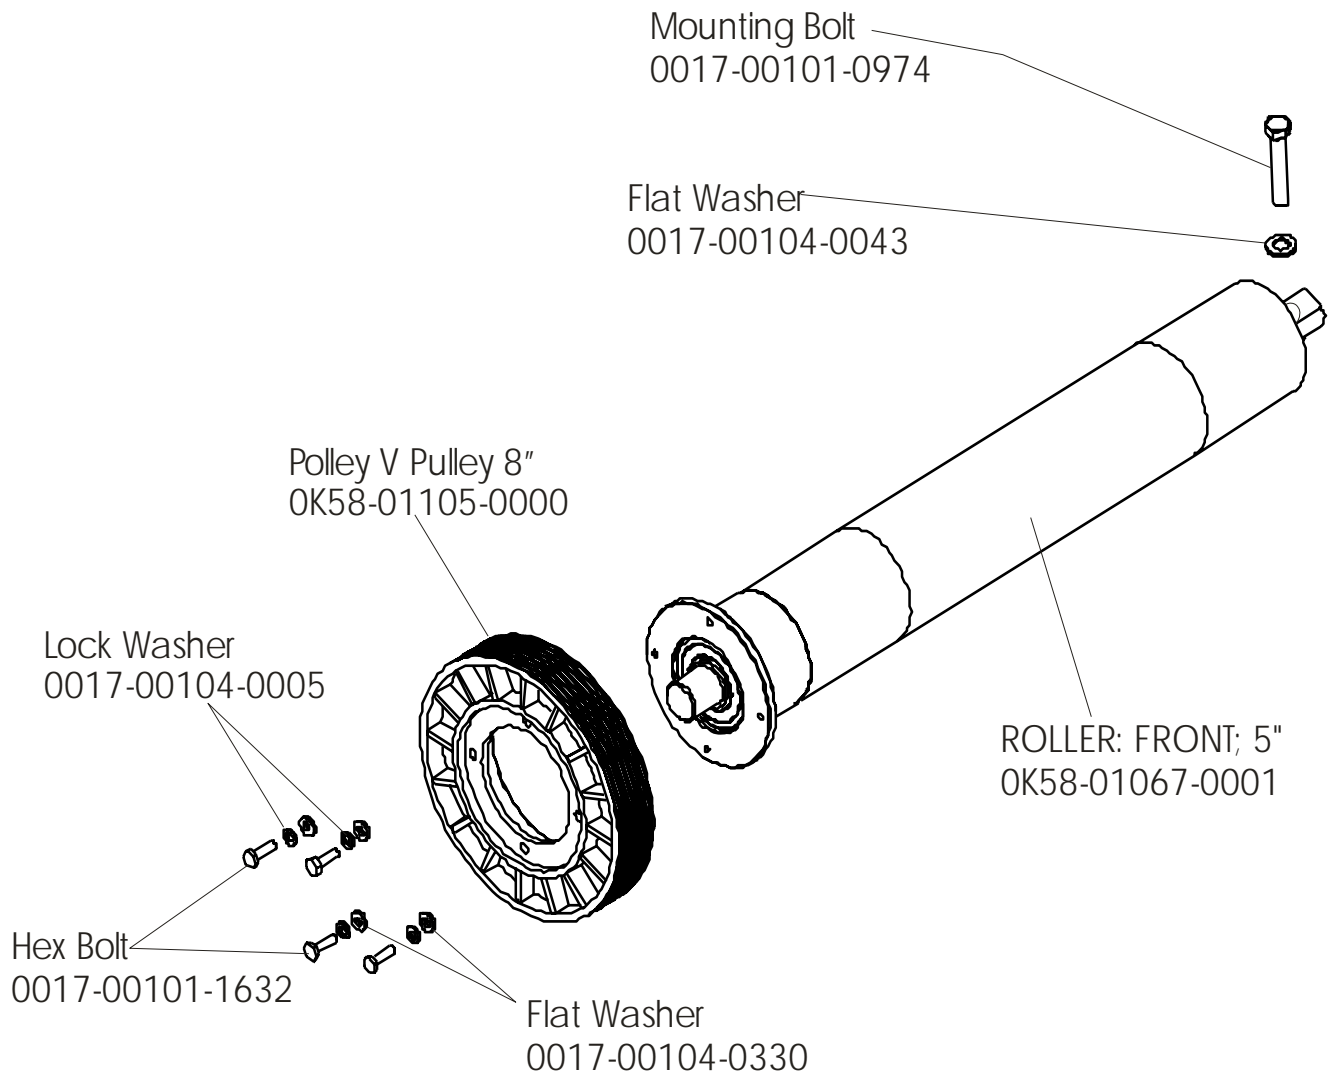

97TE-XXXX-08
S/N TSN100000 and up

ARCTIC SILVER 97TE

Drive Motor Assembly

97TE-XXXX-08
S/N TSN100000 and up

Description	Part Nos.	
	S/N TSN100000, TSN100001	S/N TSN100002 and up
Drive Motor Assembly	AK58-00171-0001 (dual cable)	AK58-00171-0002 (tapered shaft)
Cast Iron Flywheel	OK58-01092-0002	OK58-01092-0004
Flywheel Setscrews/Bolt	0017-00101-0975 (uses setscrews)	0017-00101-1885 (uses bolt)