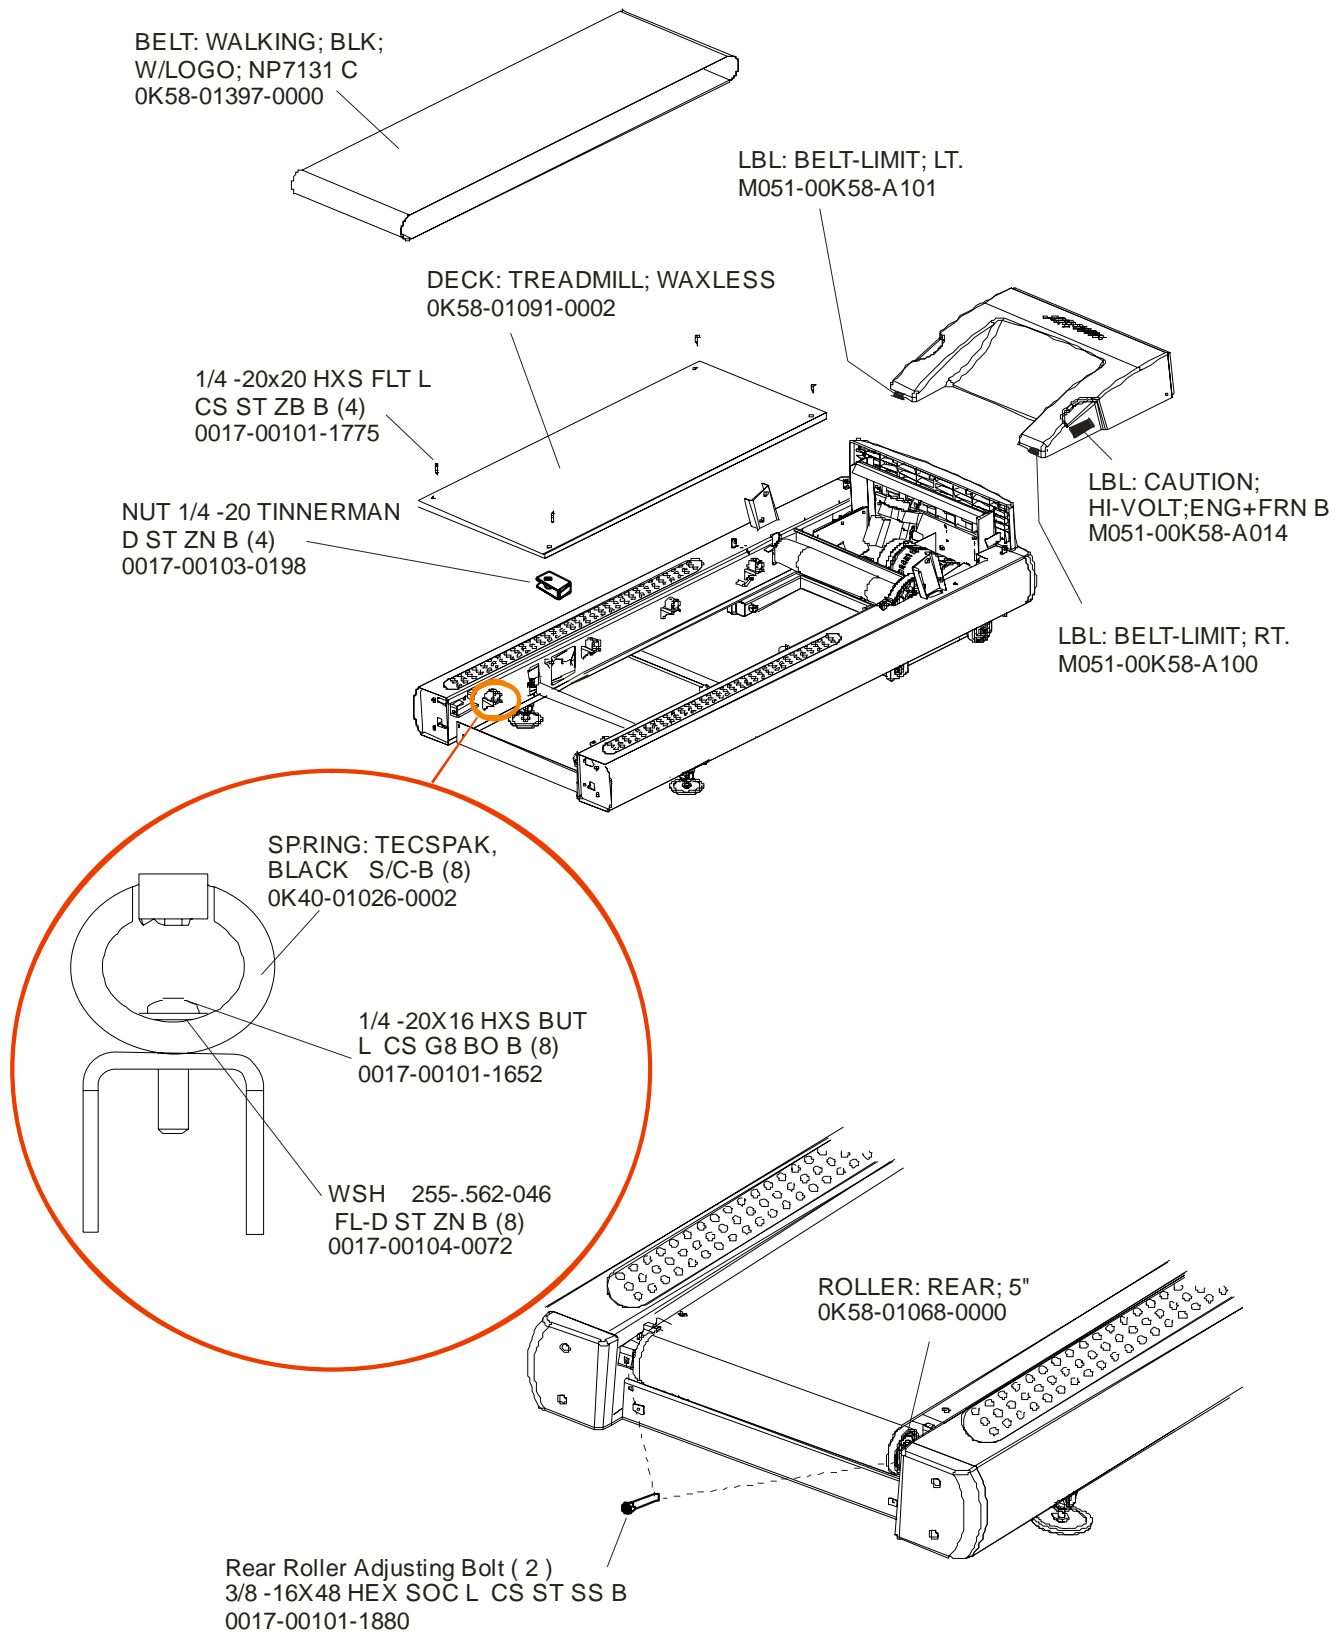

ARCTIC SILVER 97TE
Belt, Deck, and Rear Roller

97TE-XXXX-08
S/N TSN100000 and up