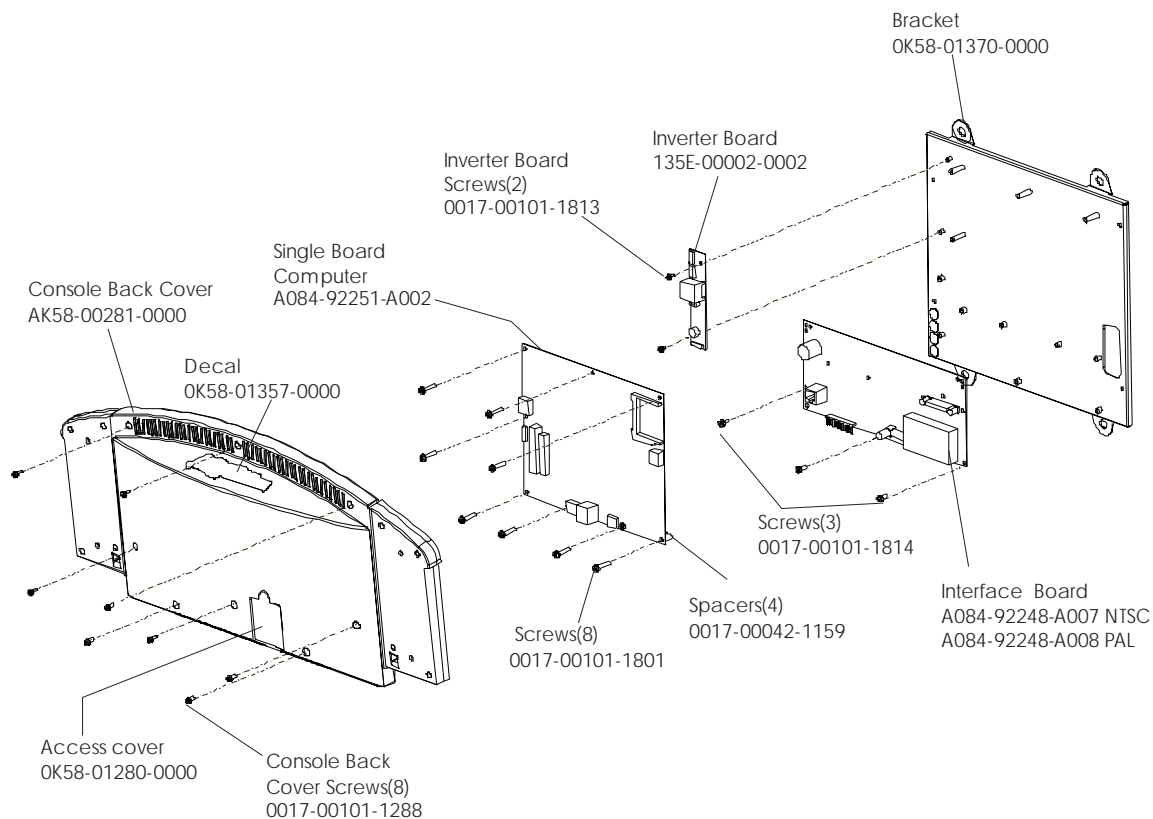

ARCTIC SILVER 97TE
Uprights and Handrails

97TE-XXXX-08
S/N TSN100000 and up

ARCTIC SILVER 97TE

97TE-XXXX-08

Ergo Bar, Heart Rate Sensors, and Activity Zone

S/N TSN100000 and up

LANGUAGE	A-Z MODULE W/OVERLAY ASSY	AZ OVERLAY
ENG/ENG	AK58-00556-0001	OK58-01461-0001
ENG+MET	AK58-00556-0002	OK58-01461-0002
GERMAN	AK58-00556-0003	OK58-01461-0003
SPANISH	AK58-00556-0004	OK58-01461-0004
JAPANESE	AK58-00556-0006	OK58-01461-0006
FRENCH	AK58-00556-0007	OK58-01461-0007
ITALIAN	AK58-00556-0008	OK58-01461-0008
DUTCH	AK58-00556-0009	OK58-01461-0009