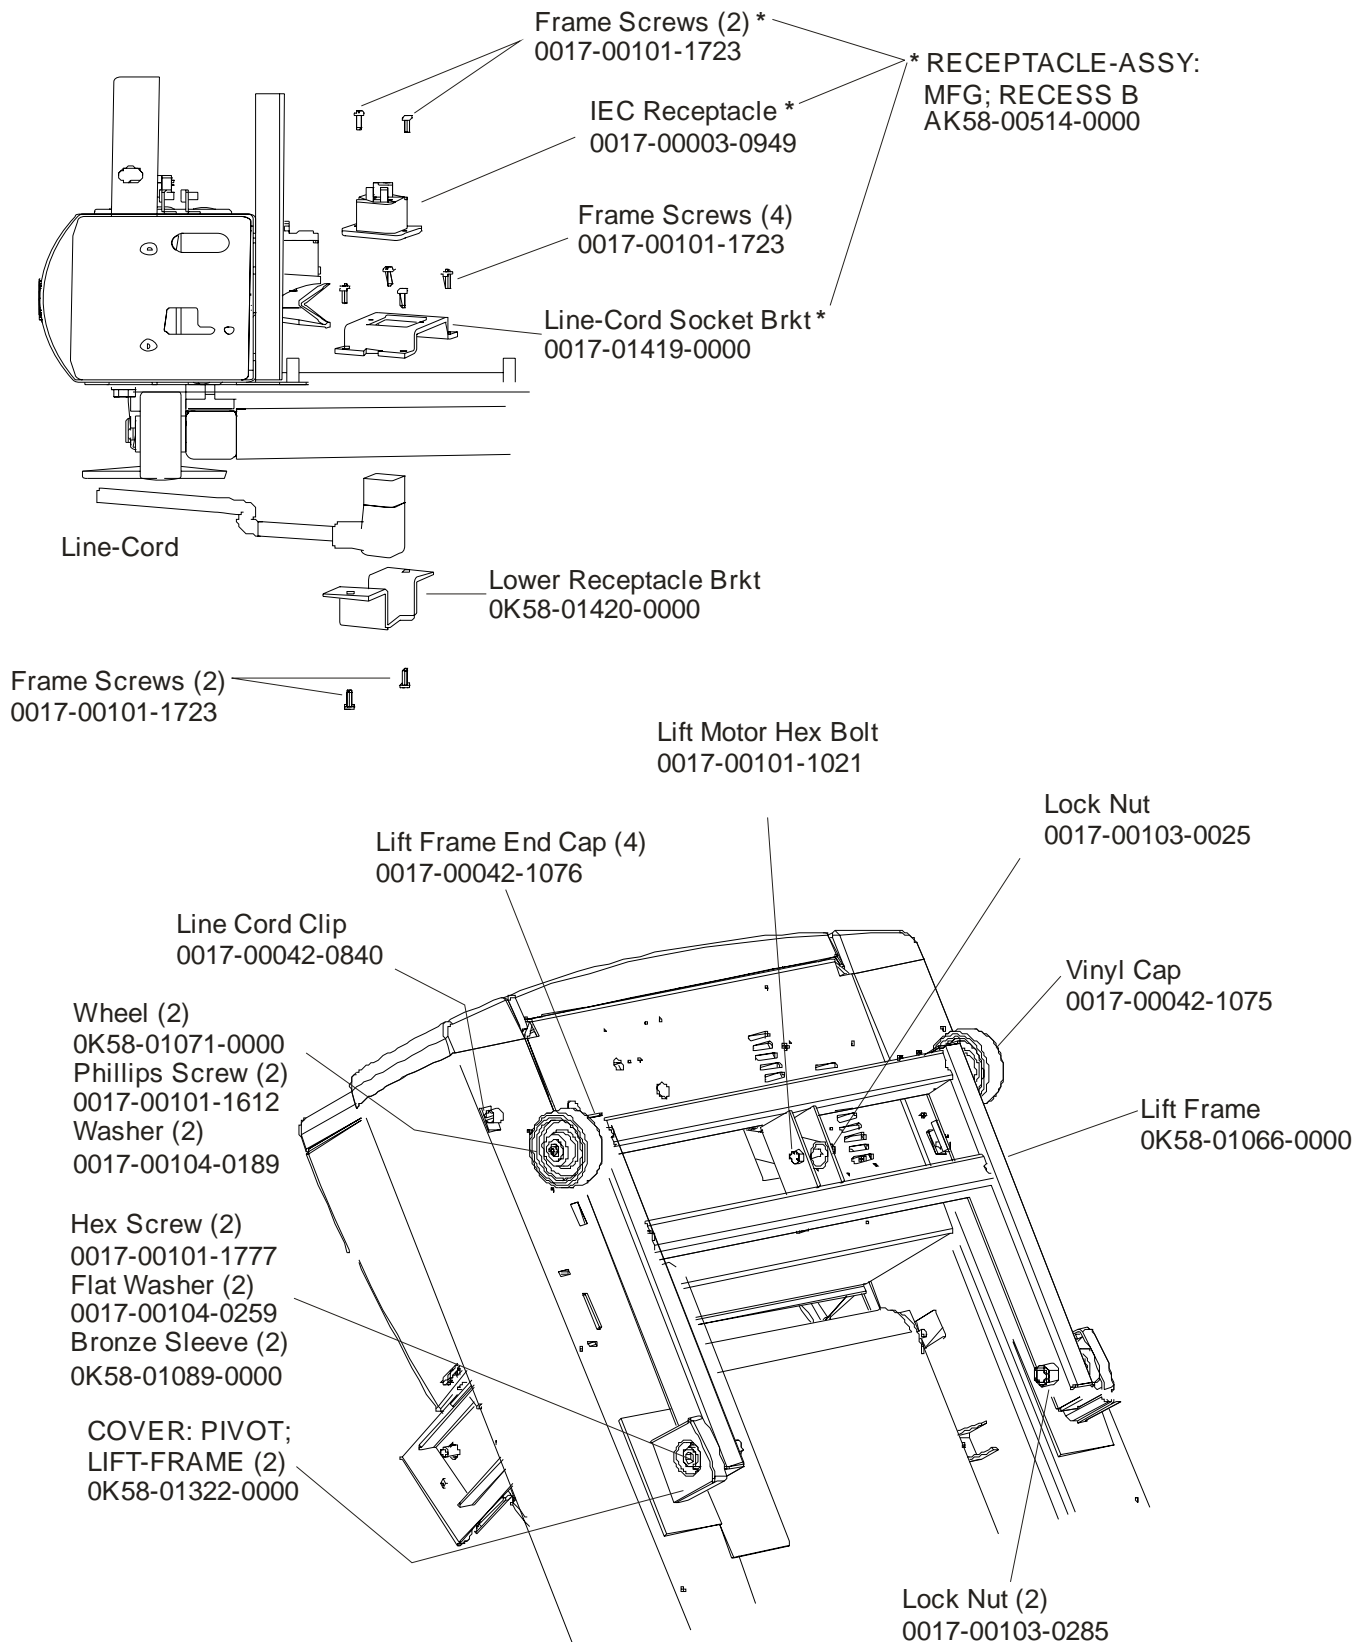

97TE-XXXX-08
S/N TSN100000 and up

ARCTIC SILVER 97TE
Belt, Deck, and Rear Roller

97TE-XXXX-08
S/N TSN100000 and up

ARCTIC SILVER 97TE

Lift Frame and Receptacle Assembly

97TE-XXXX-08
S/N TSN100000 and up

ARCTIC SILVER 97TE
Lift Motor Assembly - AK58-00075-0000

97TE-XXXX-08
S/N TSN100000 and up

ARCTIC SILVER 97TE

Drive Motor Assembly

97TE-XXXX-08
S/N TSN100000 and up

Description	Part Nos.	
	S/N TSN100000, TSN100001	S/N TSN100002 and up
Drive Motor Assembly	AK58-00171-0001 (dual cable)	AK58-00171-0002 (tapered shaft)
Cast Iron Flywheel	OK58-01092-0002	OK58-01092-0004
Flywheel Setscrews/Bolt	0017-00101-0975 (uses setscrews)	0017-00101-1885 (uses bolt)