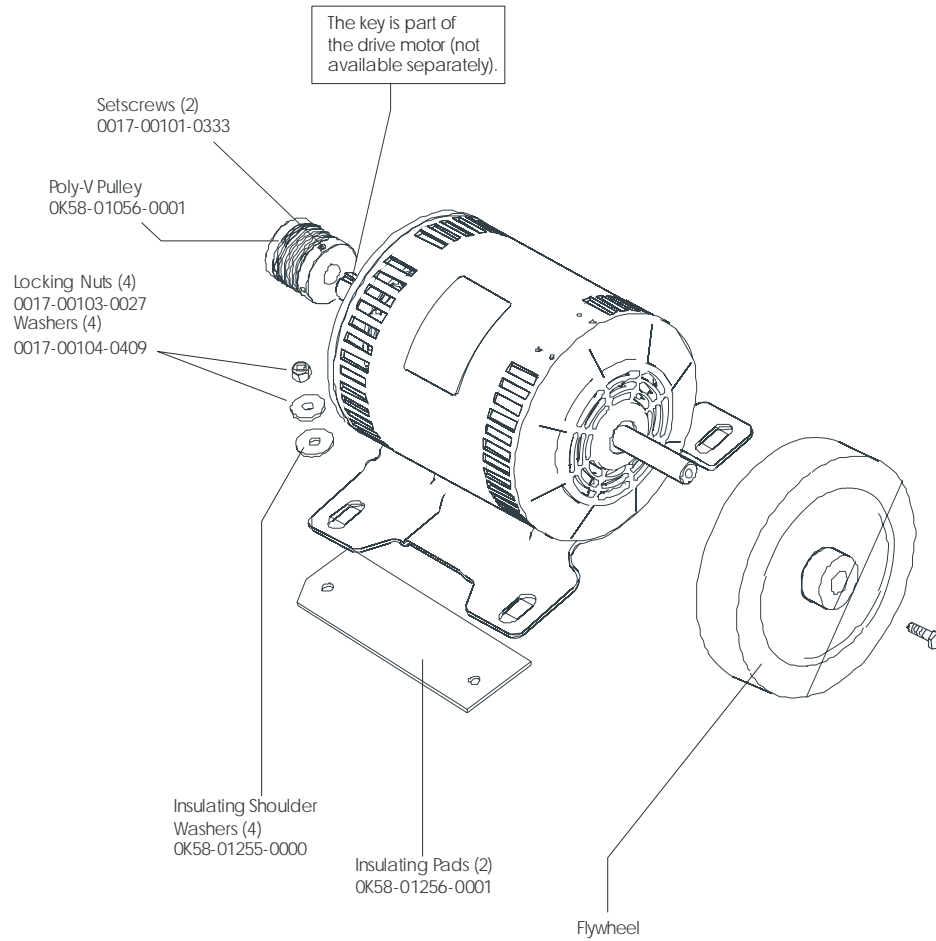

97TE-XXXX-08
S/N TSN100000 and up

ARCTIC SILVER 97TE

Idler Arm Assembly

97TE-XXXX-08

S/N TSN100000 and up

ARCTIC SILVER 97TE
Leg Leveler Assembly – AK58-00464-0000

97TE-XXXX-08
S/N TSN100000 and up

ARCTIC SILVER 97TE
Front Roller Assembly – AK58-00067-0000

97TE-XXXX-08
S/N TSN100000 and up

ARCTIC SILVER 97TE

Drive Motor Assembly

97TE-XXXX-08
S/N TSN100000 and up

Description	Part Nos.	
	S/N TSN100000, TSN100001	S/N TSN100002 and up
Drive Motor Assembly	AK58-00171-0001 (dual cable)	AK58-00171-0002 (tapered shaft)
Cast Iron Flywheel	OK58-01092-0002	OK58-01092-0004
Flywheel Setscrews/Bolt	0017-00101-0975 (uses setscrews)	0017-00101-1885 (uses bolt)