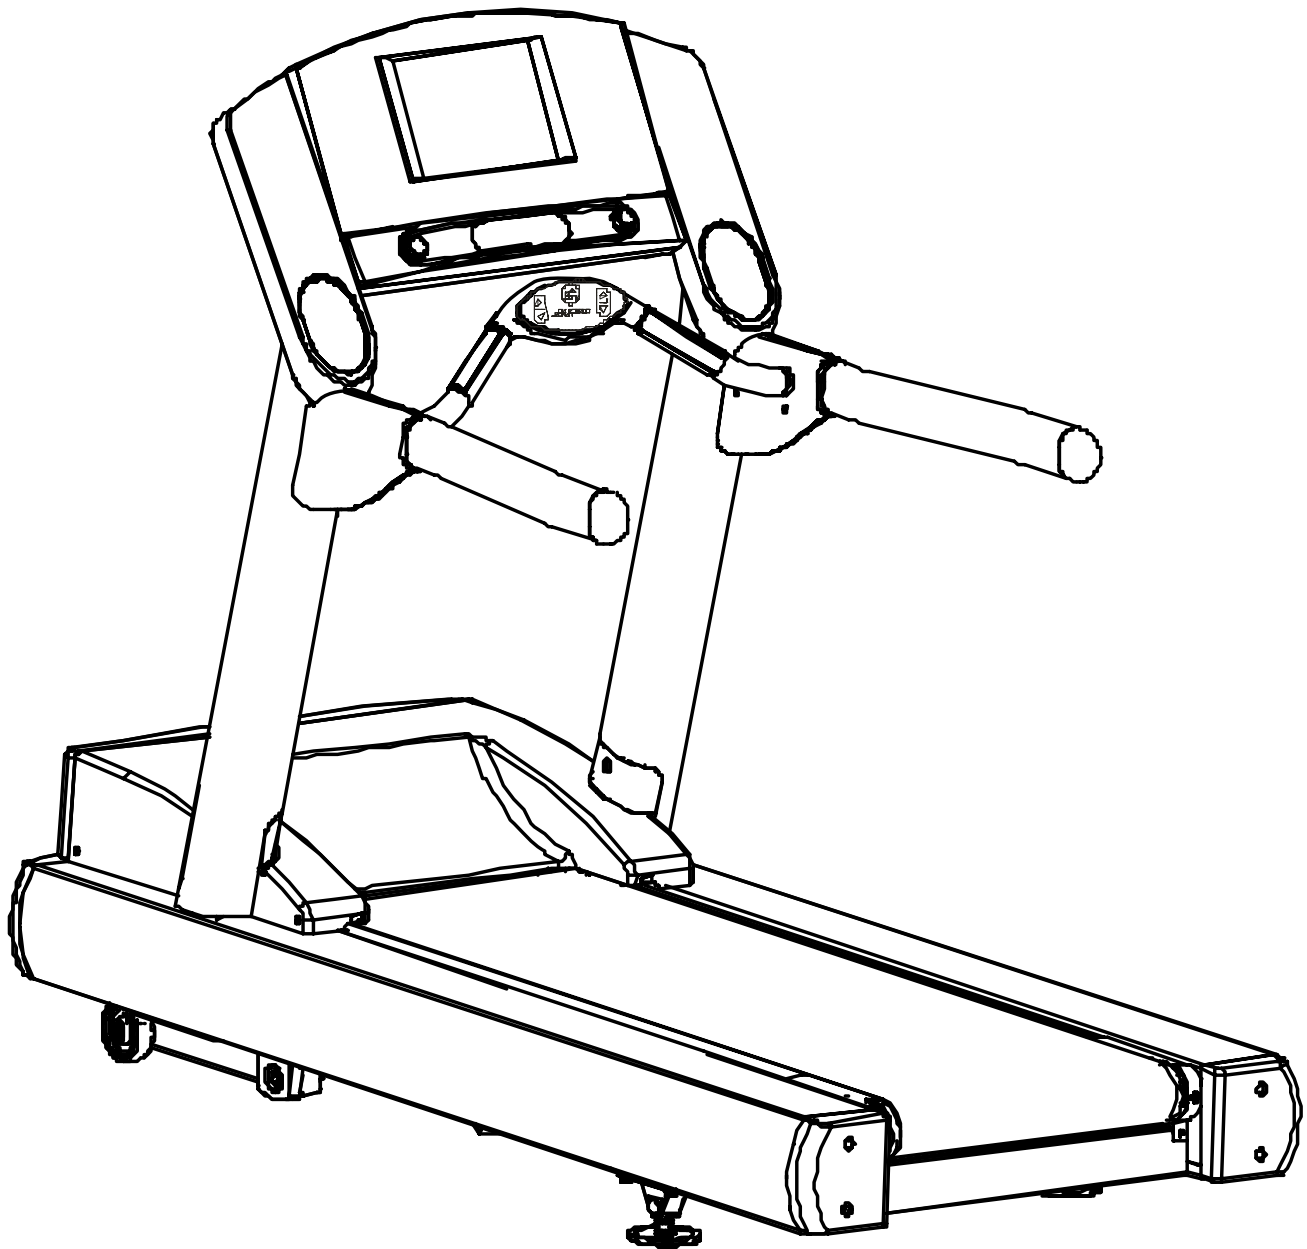

LifeFitness

ARCTIC SILVER 97TE-XXXX-08 TREADMILL

Customer Support Services

PARTS MANUAL rev 30 May 2008

	Page
MISCELLANEOUS PARTS	3
CONSOLE, OVERLAY ASSEMBLY, AND OVERLAY	5
CONSOLE COMPONENTS	6
UPRIGHTS AND HANDRAILS.....	8
ERGO BAR, HEART RATE SENSORS, AND ACTIVITY ZONE	9
A-Z MODULE WITH OVERLAY ASSEMBLY.....	10
REAR ENDCAPS AND CUP HOLDERS	11
MOTOR COVER, FRONT COVER AND, FRONT ENDCAPS	12
SCUFF PAD AND TINSEL.....	13
ON-OFF SWITCH, ACCESS PLATE, AND GROMMETS	14
BELT, DECK, AND REAR ROLLER.....	15
LIFT FRAME AND RECEPTACLE ASSEMBLY	16
LIFT MOTOR ASSEMBLY	17
IDLER ARM ASSEMBLY	18
LEG LEVELER ASSEMBLY	19
FRONT ROLLER ASSEMBLY.....	20
DRIVE MOTOR ASSEMBLY	21
STRIDE SENSOR ASSY AND STRIDE SENSOR PCB ASSEMBLY	22
DSP-CONTROLLER ASSEMBLY	23
LINE-CORDS AND LINE-CORD OPTIONS	24
BLOCK DIAGRAMS	25