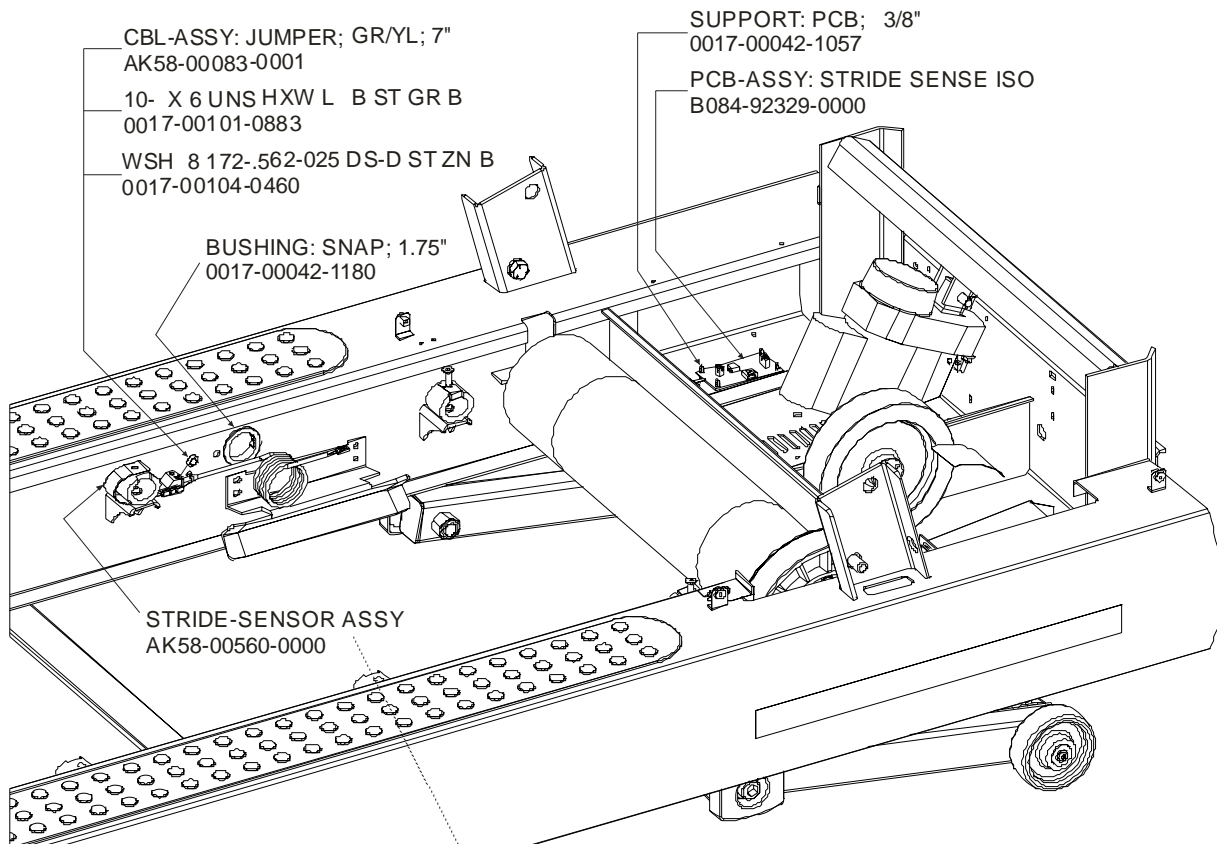

ARCTIC SILVER 97TE

Stride Sensor Assembly and Stride Sensor PCB Assembly

97TE-XXXX-08
S/N TSN100000 and up