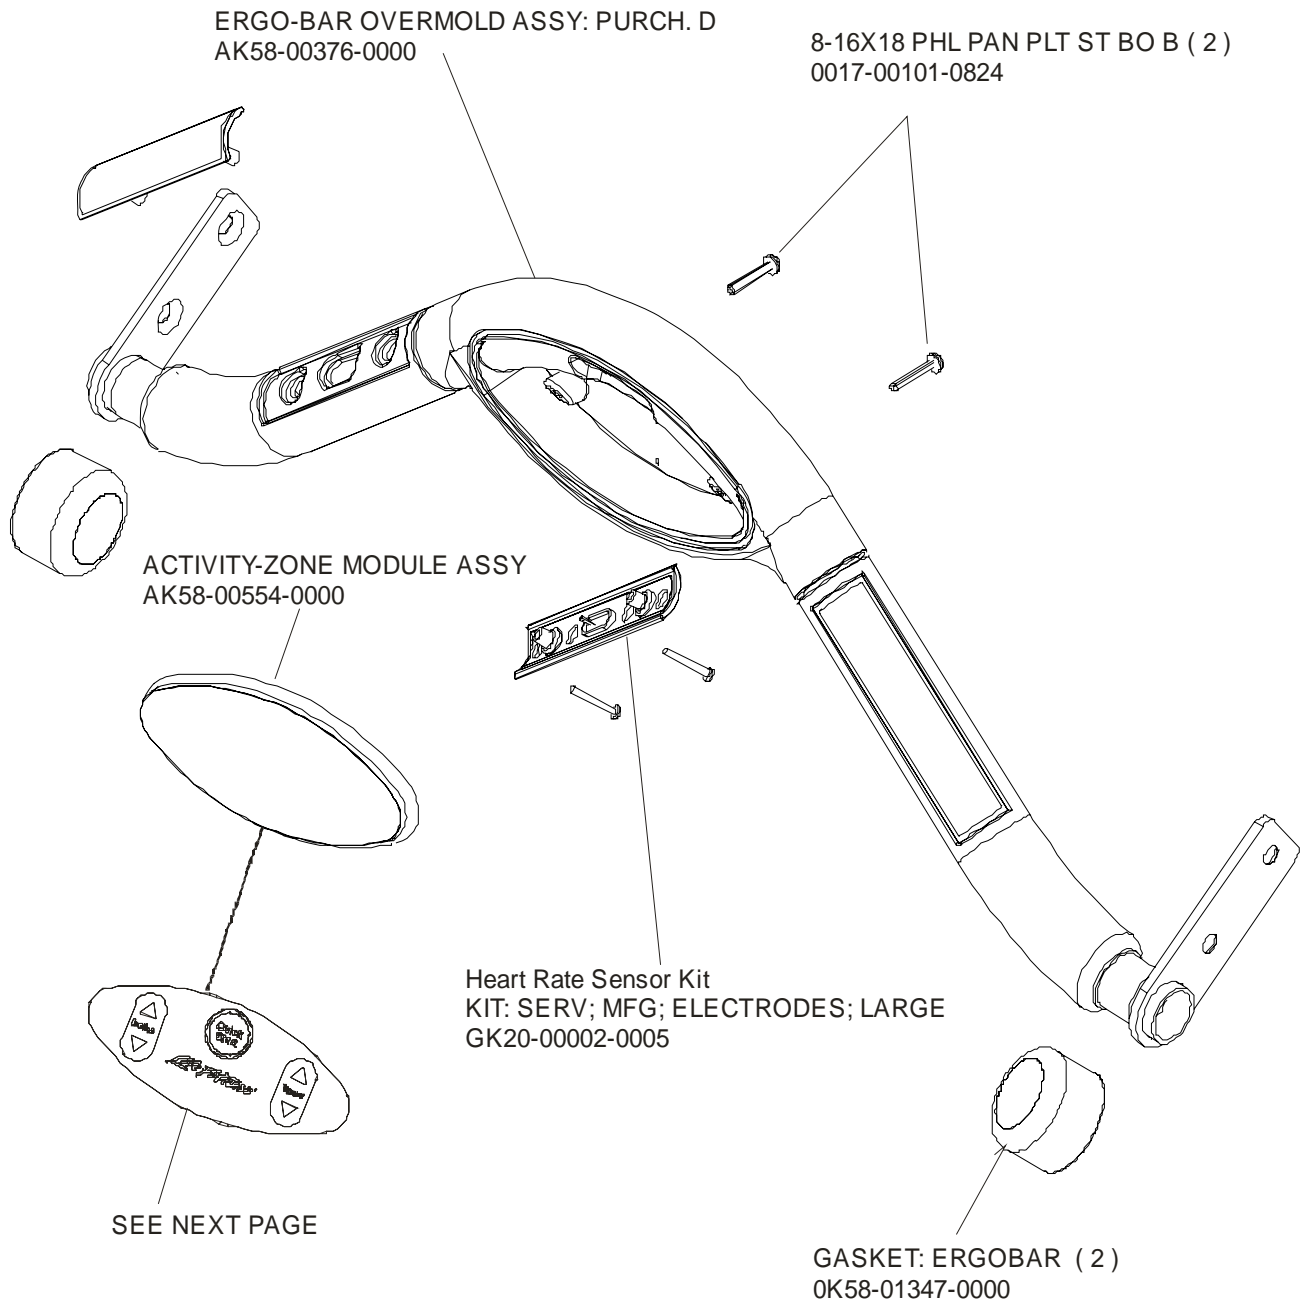

ARCTIC SILVER 97TE
Uprights and Handrails

97TE-XXXX-08
S/N TSN100000 and up

ARCTIC SILVER 97TE

97TE-XXXX-08

Ergo Bar, Heart Rate Sensors, and Activity Zone

S/N TSN100000 and up

LANGUAGE	A-Z MODULE W/OVERLAY ASSY	AZ OVERLAY
ENG/ENG	AK58-00556-0001	OK58-01461-0001
ENG+MET	AK58-00556-0002	OK58-01461-0002
GERMAN	AK58-00556-0003	OK58-01461-0003
SPANISH	AK58-00556-0004	OK58-01461-0004
JAPANESE	AK58-00556-0006	OK58-01461-0006
FRENCH	AK58-00556-0007	OK58-01461-0007
ITALIAN	AK58-00556-0008	OK58-01461-0008
DUTCH	AK58-00556-0009	OK58-01461-0009

*All Console, Overlay/Bezel Assembly or Overlay may not be available.

ARCTIC SILVER 97TE
Rear End Caps and Cup Holders

97TE-XXXX-08
S/N TSN100000 and up

ARCTIC SILVER 97TE
On-Off Switch, Access Plate, and Grommets