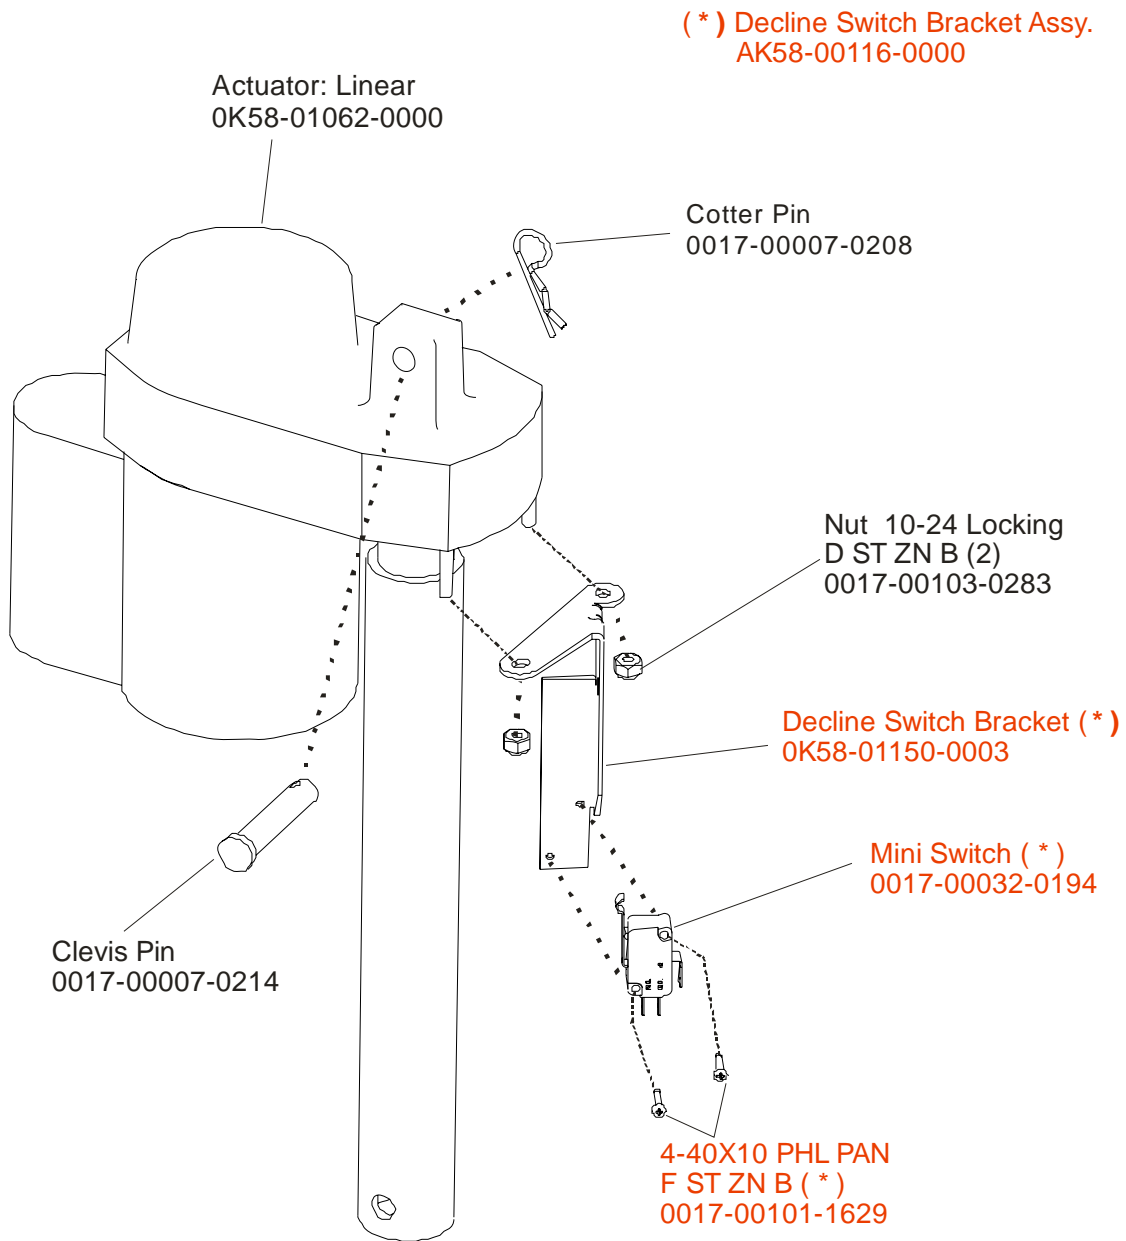

ARCTIC SILVER 97TE
Lift Motor Assembly - AK58-00075-0000

97TE-XXXX-08
S/N TSN100000 and up