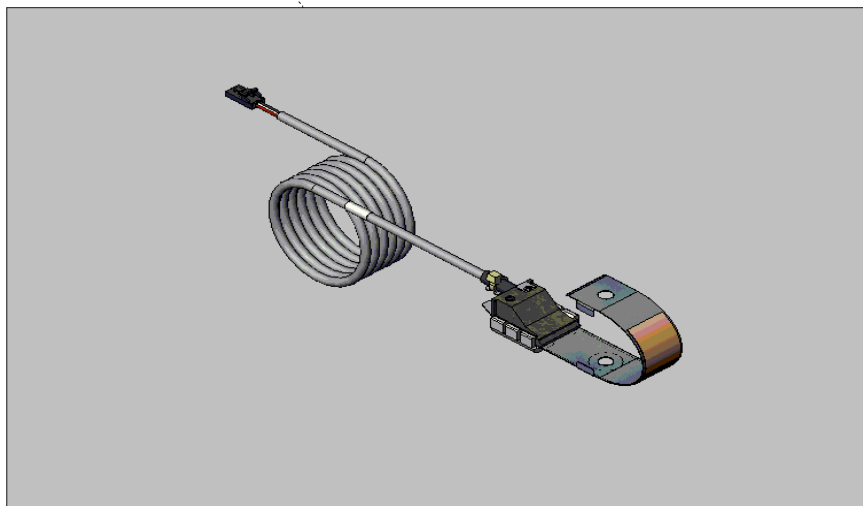

ARCTIC SILVER 97TE

Stride Sensor Assembly and Stride Sensor PCB Assembly

97TE-XXXX-08
S/N TSN100000 and up