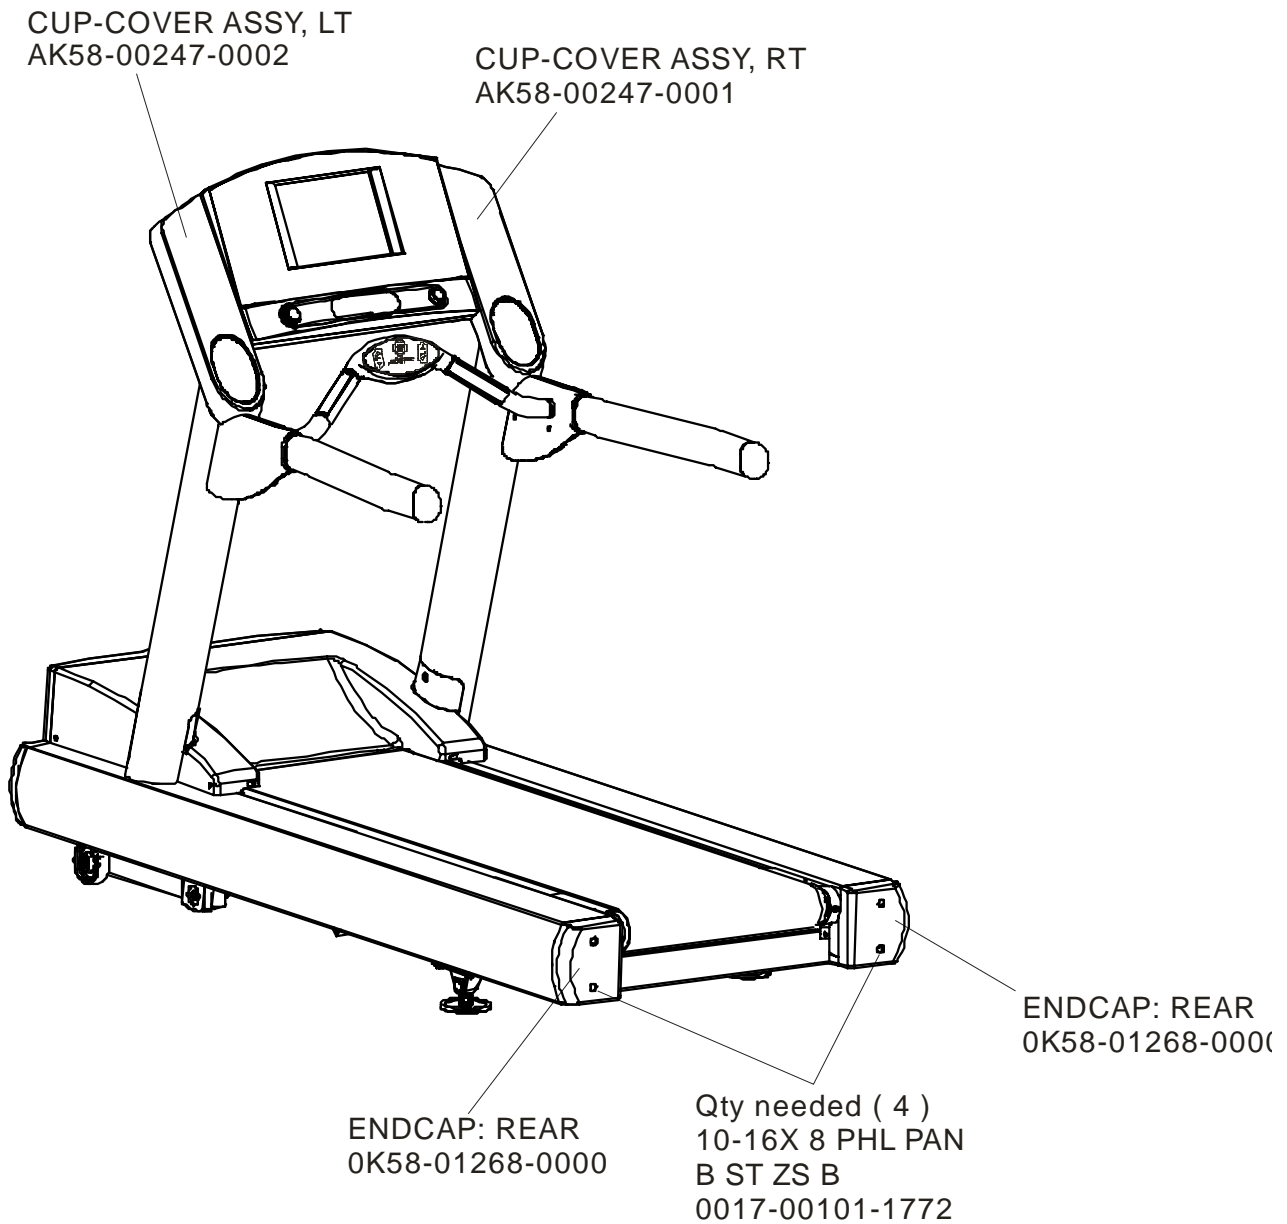

*All Console, Overlay/Bezel Assembly or Overlay may not be available.

ARCTIC SILVER 97TE
Rear End Caps and Cup Holders

97TE-XXXX-08
S/N TSN100000 and up

ARCTIC SILVER 97TE
On-Off Switch, Access Plate, and Grommets