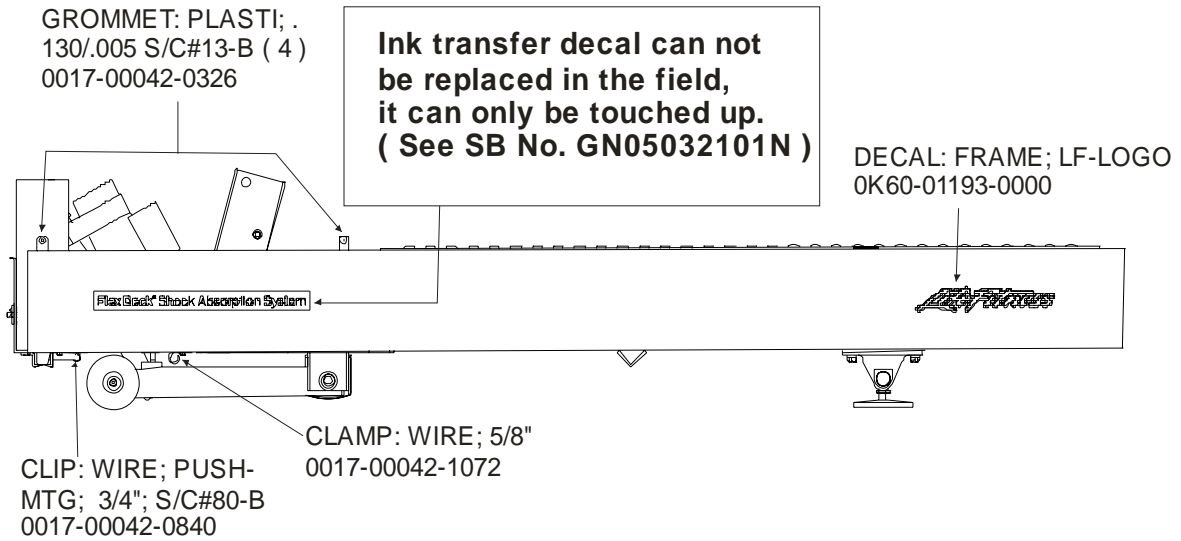

ARCTIC SILVER 97TE
On-Off Switch, Access Plate, and Grommets

97TE-XXXX-08
S/N TSN100000 and up