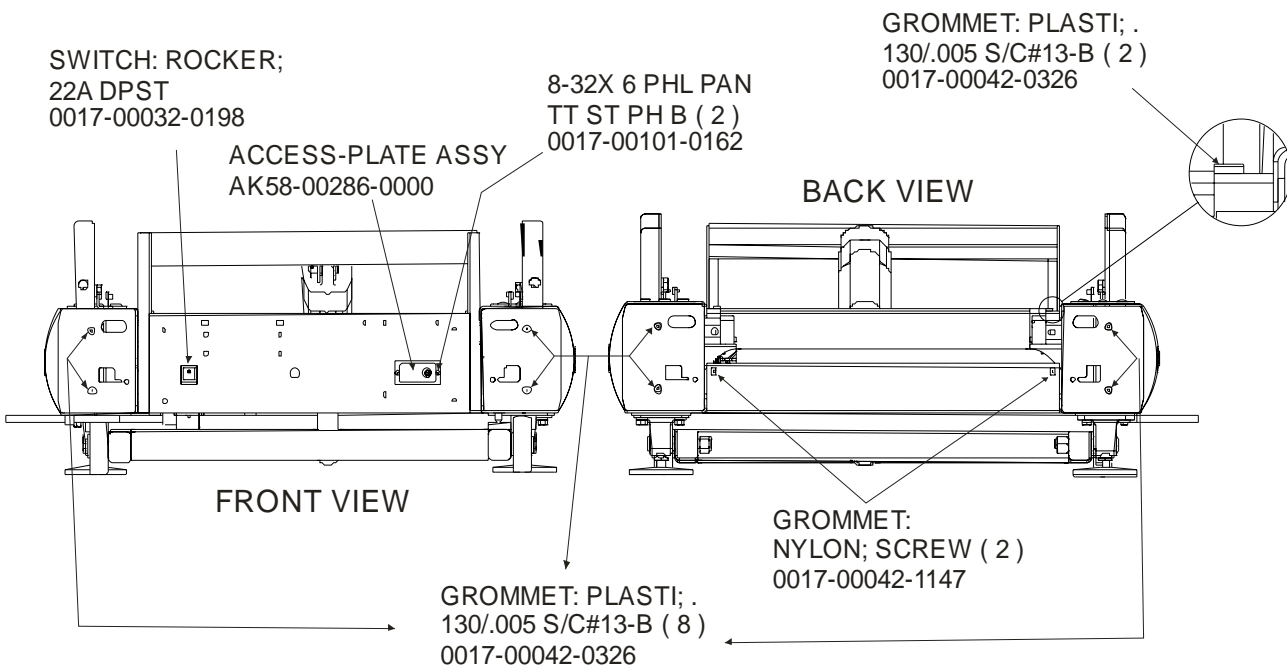

ARCTIC SILVER 97TE
On-Off Switch, Access Plate, and Grommets

97TE-XXXX-08
S/N TSN100000 and up