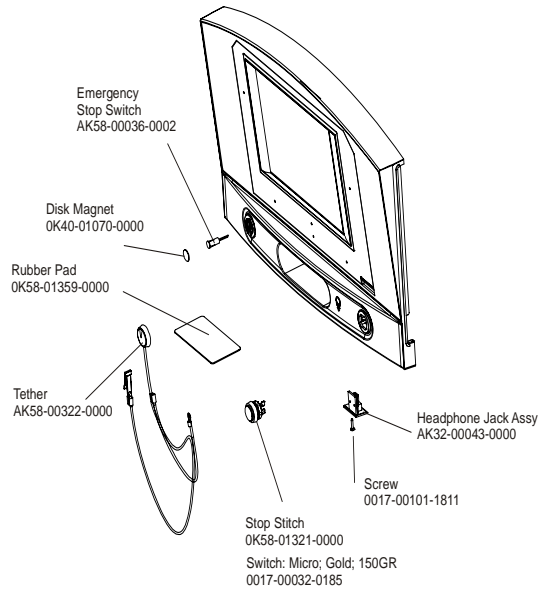

ARCTIC SILVER 97TE

Console, Overlay Assembly, and Overlay

97TE-XXXX-08
S/N TSN100000 and up

LANGUAGE		CONSOLE ASSEMBLY	OVERLAY BEZEL ASSEMBLY	OVERLAY
NTSC	ENGLISH	GK58-00002-0099	AK58-00516-0001	OK58-01377-0001
	SPANISH	GK58-00002-0100	AK58-00516-0004	OK58-01377-0004
	JAPANESE	GK58-00002-0101	AK58-00516-0006	OK58-01377-0006
	FRENCH	GK58-00002-0102	AK58-00516-0007	OK58-01377-0007
PAL	ENGLISH	GK58-00002-0104	AK58-00517-0001	OK58-01377-0001
	GERMAN	GK58-00002-0105	AK58-00517-0003	OK58-01377-0003
	SPANISH	GK58-00002-0106	AK58-00517-0004	OK58-01377-0004
	FRENCH	GK58-00002-0107	AK58-00517-0007	OK58-01377-0007
	ITALIAN	GK58-00002-0108	AK58-00517-0008	OK58-01377-0008
	DUTCH	GK58-00002-0109	AK58-00517-0009	OK58-01377-0009