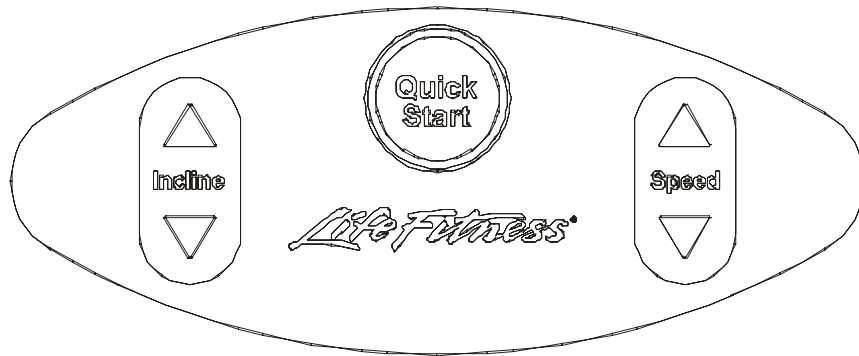

ARCTIC SILVER 97TE
Uprights and Handrails

97TE-XXXX-08
S/N TSN100000 and up

ARCTIC SILVER 97TE

97TE-XXXX-08

Ergo Bar, Heart Rate Sensors, and Activity Zone

S/N TSN100000 and up

LANGUAGE	A-Z MODULE W/OVERLAY ASSY	AZ OVERLAY
ENG/ENG	AK58-00556-0001	OK58-01461-0001
ENG+MET	AK58-00556-0002	OK58-01461-0002
GERMAN	AK58-00556-0003	OK58-01461-0003
SPANISH	AK58-00556-0004	OK58-01461-0004
JAPANESE	AK58-00556-0006	OK58-01461-0006
FRENCH	AK58-00556-0007	OK58-01461-0007
ITALIAN	AK58-00556-0008	OK58-01461-0008
DUTCH	AK58-00556-0009	OK58-01461-0009