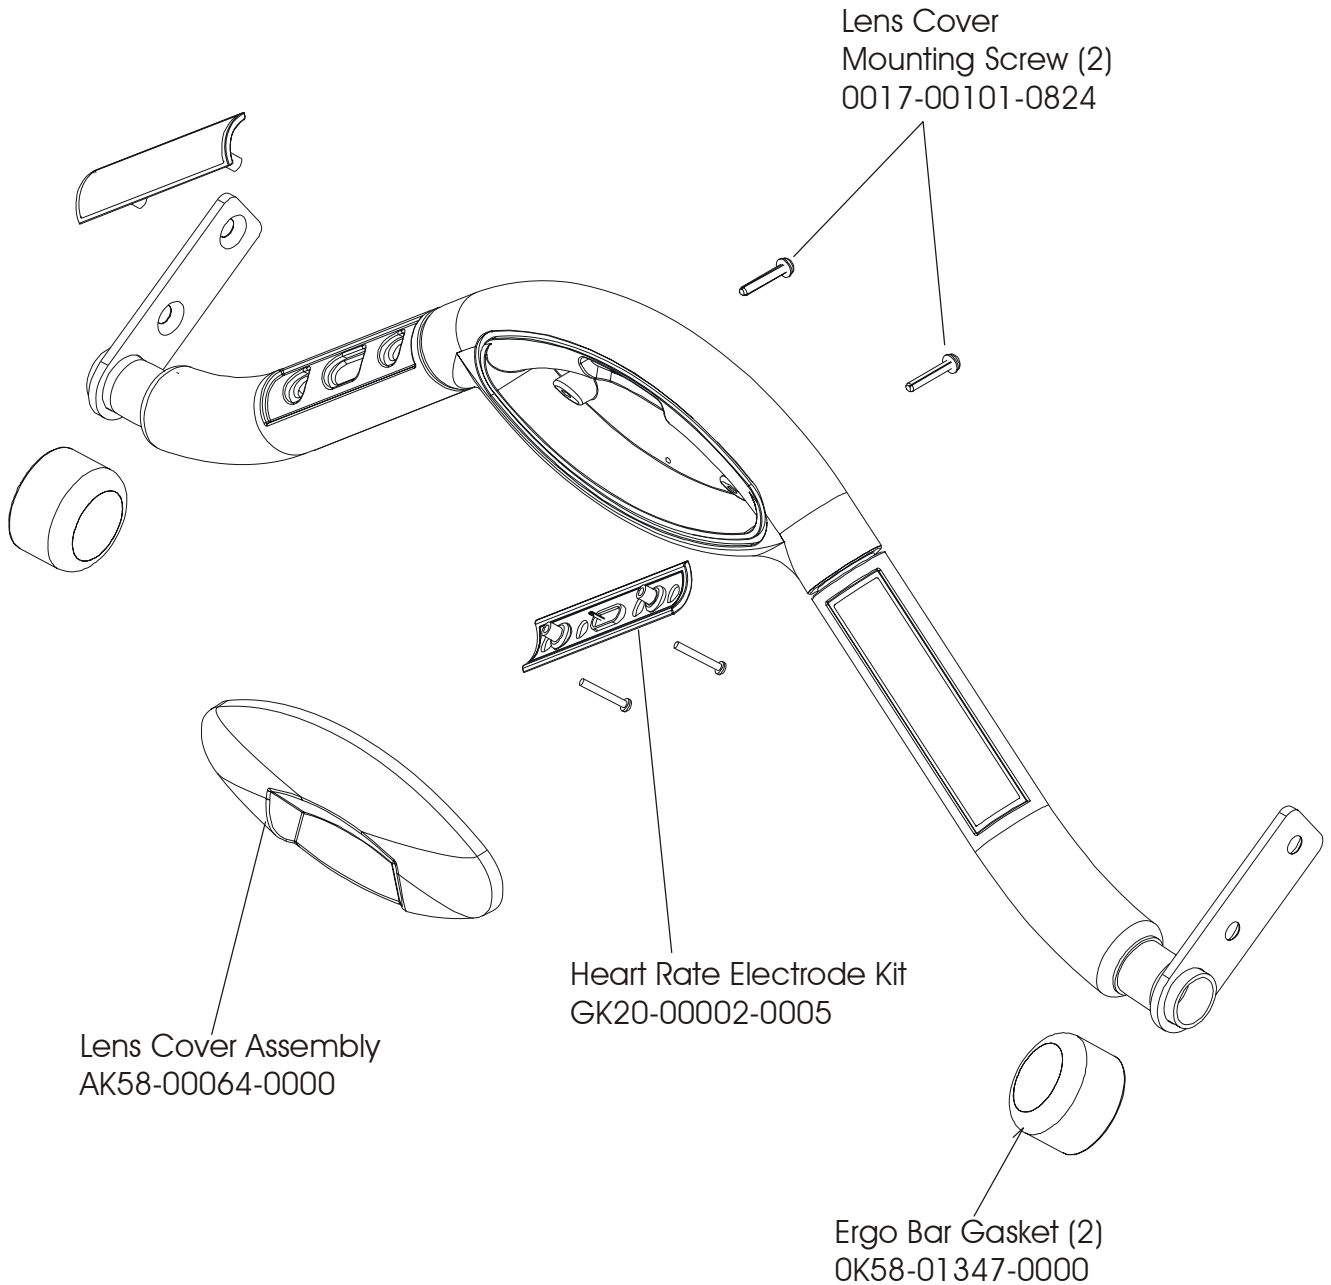

97TEZ-0xxx-01
S/N TWZ100000 and up

ARCTIC SILVER 97TEZ

Leg Leveler Assembly – AK58-00370-0000

97TEZ-0xxx-01

S/N TWZ100000 and up

ARCTIC SILVER 97TEZ
Front Roller Assembly--AK58-00066-0000

97TEZ-0xxx-01
S/N TWZ100000 and up

ARCTIC SILVER 97TEZ
Ergo Bar w/Lifepulse

97TEZ-0xxx-01
S/N TWZ100000 and up

ARCTIC SILVER 97TEZ

Power Components Schematic

97TEZ-0xxx-01
S/N TWZ10000 and up

ARCTIC SILVER 97TEZ

Wax/Lift Power Supply

97TEZ-0xxx-01
S/N TWZ10000 and up