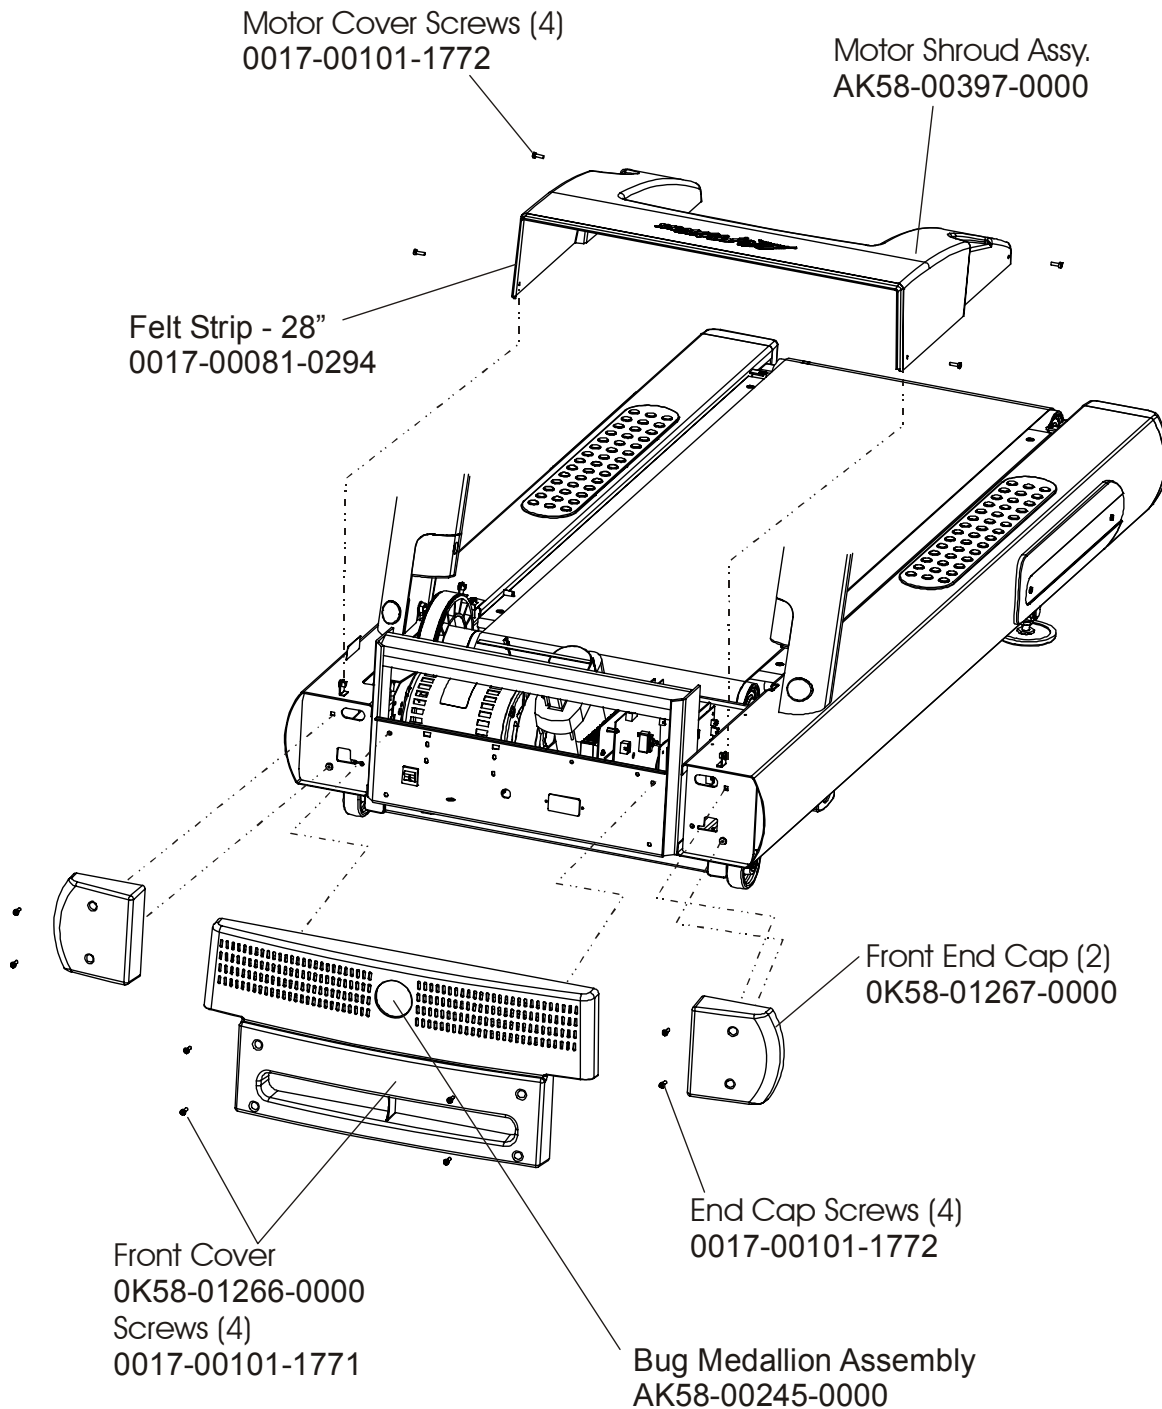

ARCTIC SILVER 97TEZ

Motor Cover, Front Cover, and Front End Caps

97TEZ-0xxx-01

S/N TWZ10000 and up