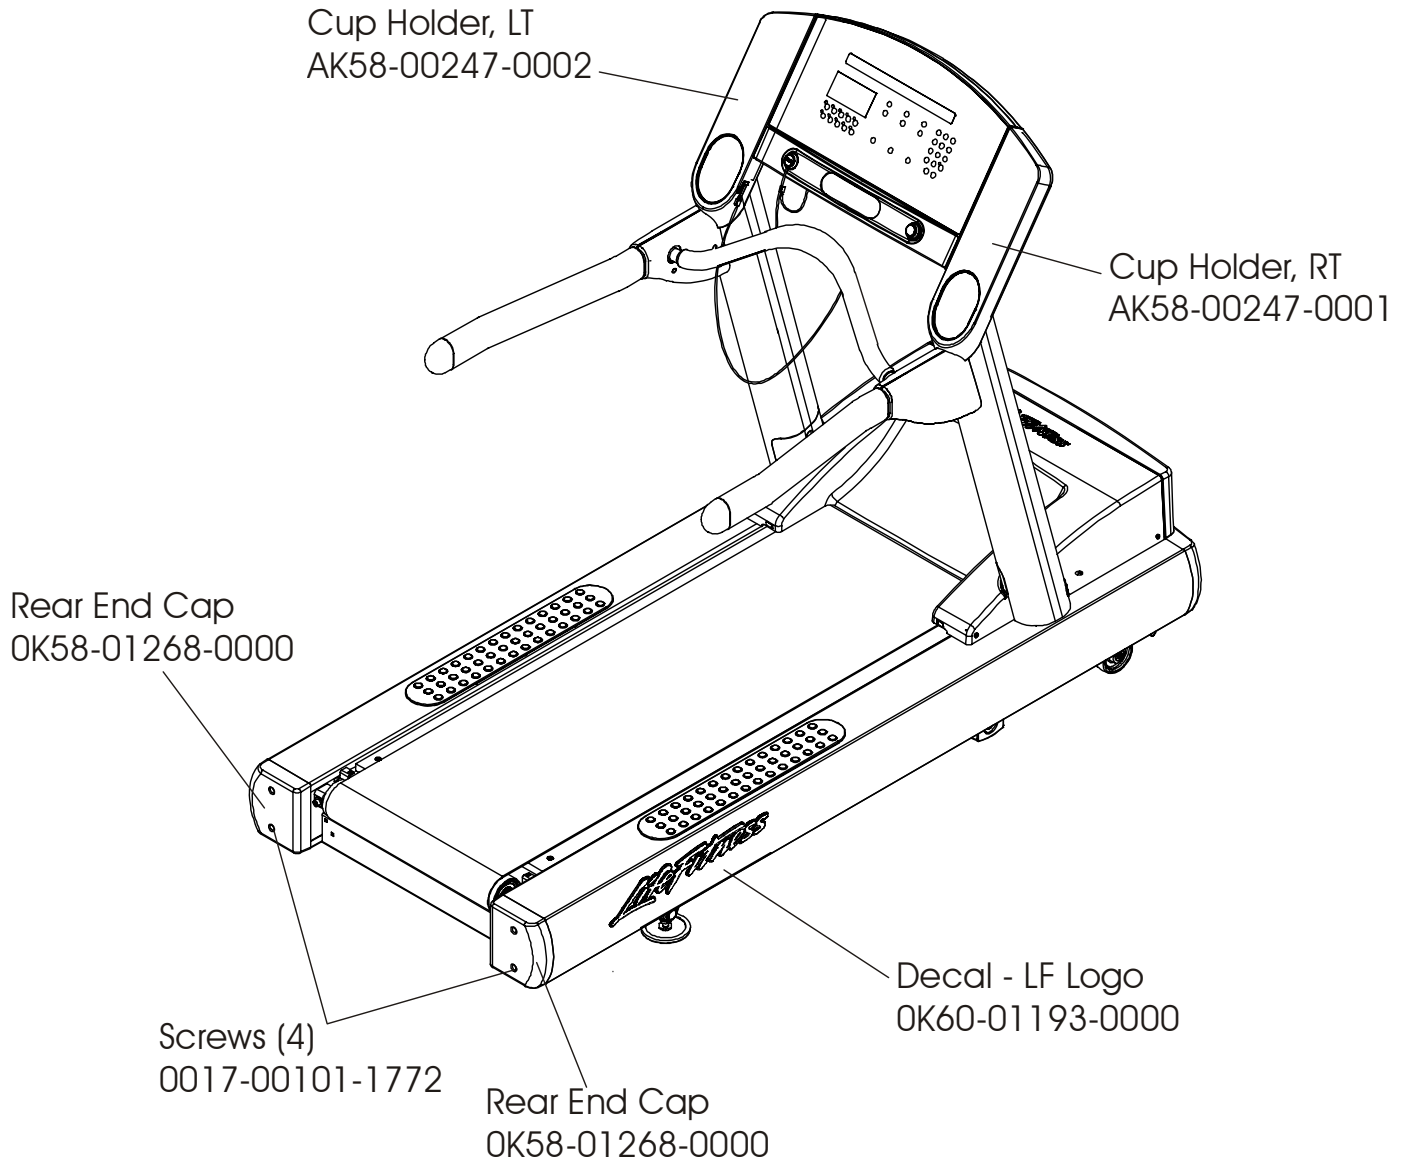

Page
REAR ENDCAPS AND CUP HOLDERS	4
SCUFF PAD, TINSEL, AND FRAME TAG BOARD	5
CONSOLE AND RELATED COMPONENTS.....	6
ENTERTAINMENT TV CONSOLE.....	7
ENTERTAINMENT MOUNTING BRACKET	9
UPRIGHTS, HANDRAILS, AND ERGO BAR	10
MOTOR COVER, FRONT COVER, AND ENDCAPS	11
BELT, DECK, AND REAR ROLLER.....	12
LIFT FRAME AND LIFT MOTOR.....	13
WAX/LIFT ASSEMBLY	14
MOTOR CONTROLLER ASSEMBLY.....	15
DRIVE MOTOR ASSEMBLY	16
IDLER ARM ASSEMBLY AND STATIC BRUSH.....	17
LEG LEVELER ASSEMBLY	18
FRONT ROLLER ASSEMBLY	19
ERGO BAR WITH LIFEPULSE.....	20
POWER COMPONENTS SCHEMATIC	21
WAX/LIFT POWER SUPPLY	22

ARCTIC SILVER 97TEZ
Rear End Caps and Cup Holders

97TEZ-0xxx-01
S/N TWZ100000 and up