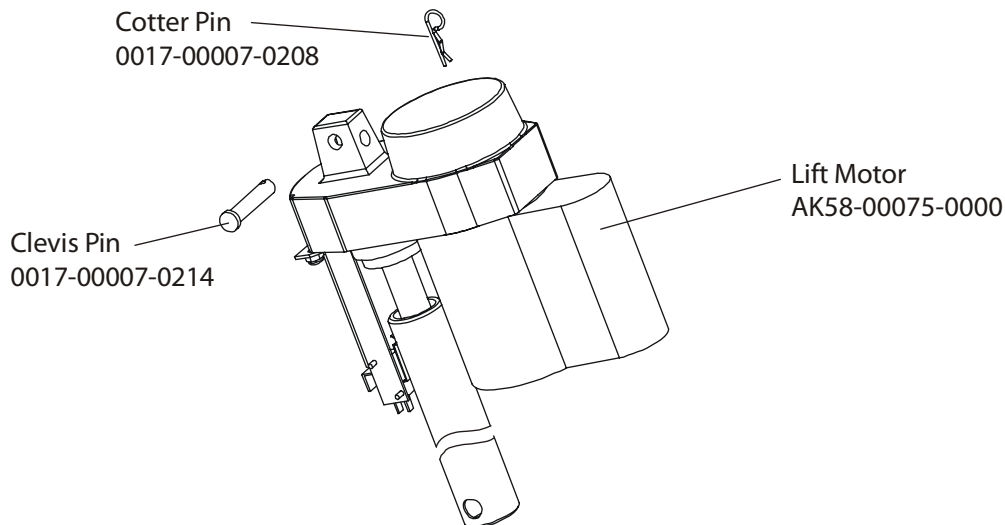

ARCTIC SILVER 97TEZ

Lift Frame and Lift Motor

97TEZ-0xxx-01
S/N TWZ10000 and up

ARCTIC SILVER 97TEZ
Wax/Lift Assembly-AK58-00243-0000

97TEZ-0xxx-01
S/N TWZ100000 and up

AK60-00171-0000 (100-120v) W/O FERRITE
AK60-00171-0001 (200-240v) W/O FERRITE
AK60-00171-0002 (100-120v) WITH FERRITE
AK60-00171-0003 (200-240v) WITH FERRITE