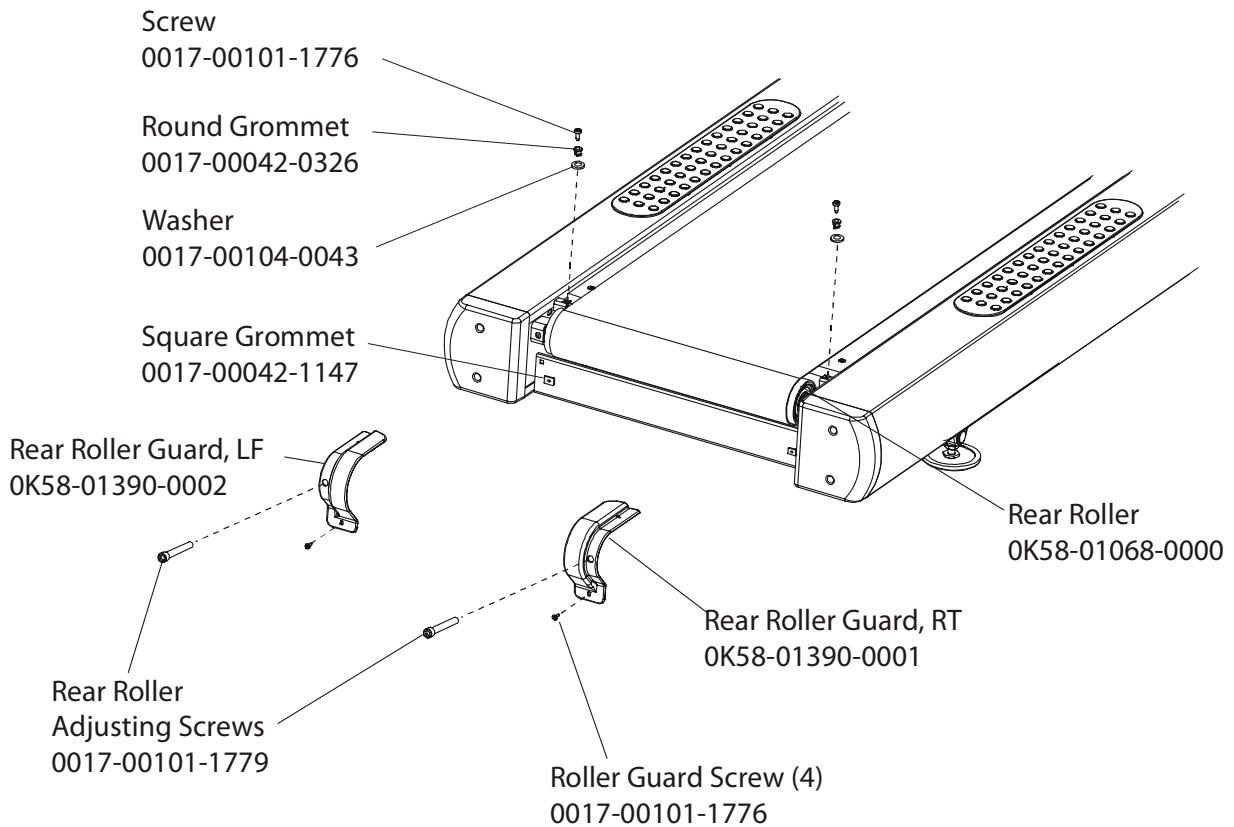

ARCTIC SILVER 97TEZ

Lift Frame and Lift Motor

97TEZ-0xxx-01
S/N TWZ10000 and up

ARCTIC SILVER 97TEZ
Wax/Lift Assembly-AK58-00243-0000

97TEZ-0xxx-01
S/N TWZ100000 and up

AK60-00171-0000 (100-120v) W/O FERRITE
AK60-00171-0001 (200-240v) W/O FERRITE
AK60-00171-0002 (100-120v) WITH FERRITE
AK60-00171-0003 (200-240v) WITH FERRITE