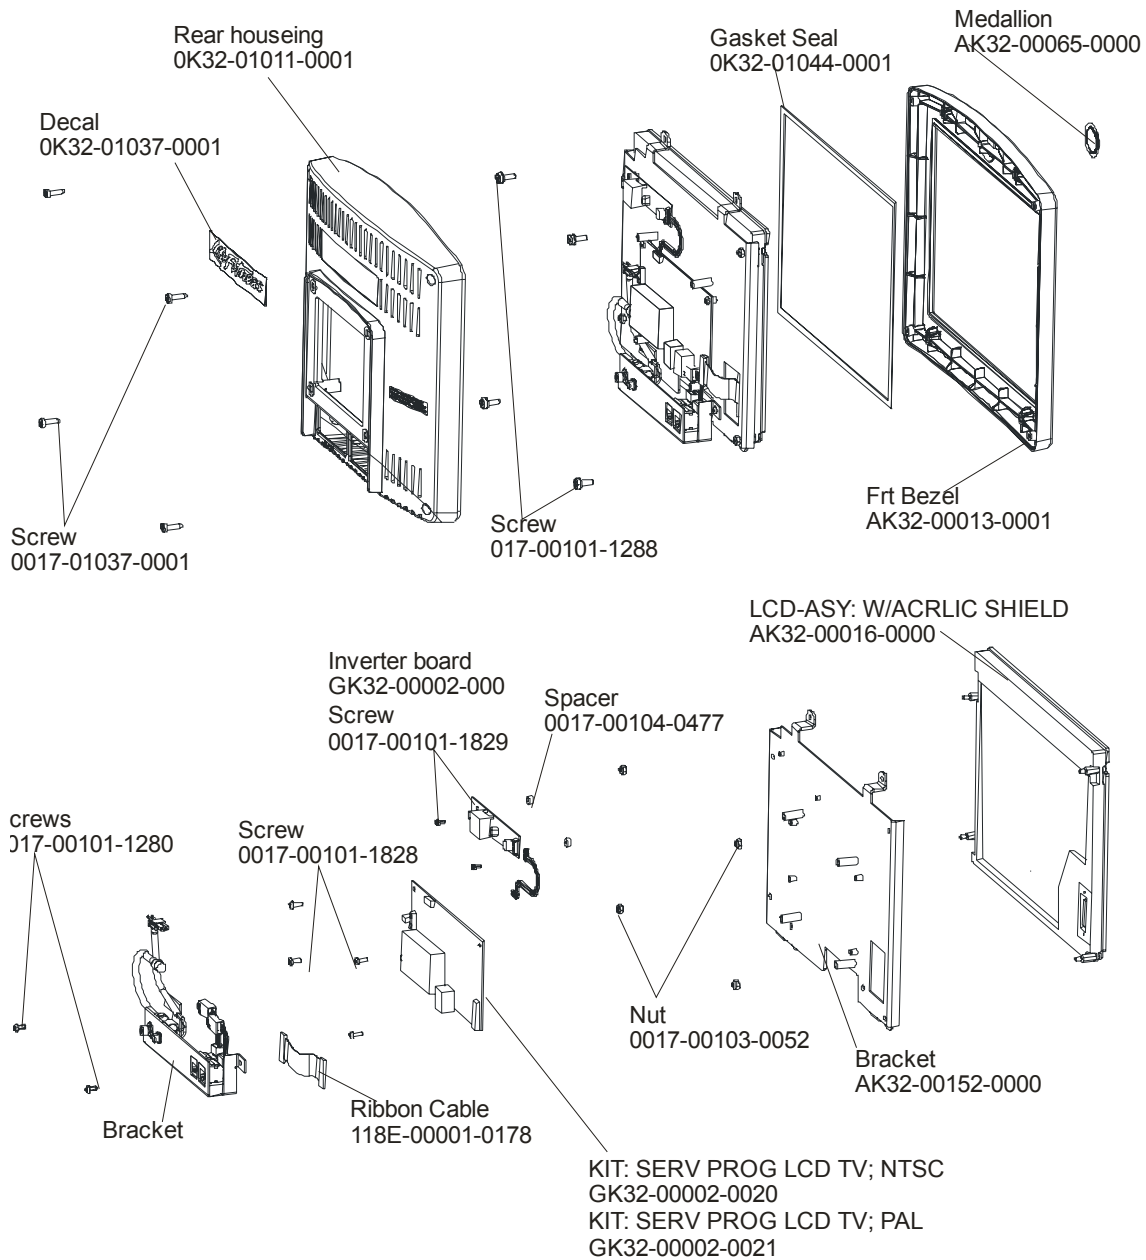

LifeFitness

Arctic Silver 97TEZ Treadmill

Customer Support Services **PARTS MANUAL** rev. 09.05.11

ARCTIC SILVER 97TEZ
REFERENCES

97TEZ-0xxx-01
S/N TWZ10000 and up

OPERATION MANUAL	M051-00K58-A232
SERVICE MANUAL	M051-00K58-A159
ACCESS PLATE ASSEMBLY CONSISTS OF: 1) CONNECTOR PLATE 2) F TYPE CONNECTOR	AK58-00329-0000 0K58-01392-0000 0017-00021-2846
COAX CABLE	AK32-00020-0002
HARDWARE BAG	AK58-00226-0000
TOUCH UP PAINT: SPRAY CAN .5 OZ BOTTLE W/APPLICATOR .33 OZ PEN	 0017-00008-0204 0017-00008-0205 0017-00008-0206
PARTS DESCRIPTION for Entertainment	PART NUMBERS
LINE-CORD 125V; 10A; DOMESTIC B	0017-00003-0963
POWER-SUPPLY AC-TO-DC; 12V 6' CORD	0017-00003-0967
POWER-SUPPLY AC-TO-DC; 12V 10' CORD	0017-00003-0970
LINE-CORD 250V; 10A; EUROPEAN B	0017-00003-0964
LINE-CORD 250V; 10A; BRITISH B	0017-00003-0965
LINE-CORD 250V;10A; AUSTRALIAN B	0017-00003-0966
COAX CBL-ASS	AK32-00020-0002

97TEZ-0xxx-01
S/N TWZ10000 and up

Console Assembly	Overlay/Bezel/Switch Assy.	Overlay	Language
AK58-00535-0001	CONS-ASSY: 97TEZ; ENG	AK58-00549-0001	BZL/SW W/OVERLAY ASSY: 97TEZ; ENG
AK58-00535-0002	CONS-ASSY: 97TEZ; EUR	AK58-00549-0002	BZL/SW W/OVERLAY ASSY: 97TEZ; EUR
AK58-00535-0003	CONS-ASSY: 97TEZ; GER	AK58-00549-0003	BZL/SW W/OVERLAY ASSY: 97TEZ; MET
AK58-00535-0004	CONS-ASSY: 97TEZ; SPN	AK58-00549-0004	BZL/SW W/OVERLAY ASSY: 97TEZ; SPN
AK58-00535-0007	CONS-ASSY: 97TEZ; FRN	AK58-00549-0007	BZL/SW W/OVERLAY ASSY: 97TEZ; FRN
AK58-00535-0008	CONS-ASSY: 97TEZ; ITL	AK58-00549-0008	BZL/SW W/OVERLAY ASSY: 97TEZ; ITL
AK58-00535-0009	CONS-ASSY: 97TEZ; DUT	AK58-00549-0009	BZL/SW W/OVERLAY ASSY: 97TEZ; DUT
AK58-00535-0010	CONS-ASSY: 97TEZ; POR	AK58-00549-0010	BZL/SW W/OVERLAY ASSY: 97TEZ; POR

ARCTIC SILVER 97TEZ

Entertainment TV Console

97TEZ-0xxx-01
S/N TWZ10000 and up

This page blank

ARCTIC SILVER 97TEZ
Entertainment Mounting Bracket

97TEZ-0xxx-01
S/N TWZ100000 and up

ARCTIC SILVER 97TEZ

Uprights, Handrails, and Ergo Bar