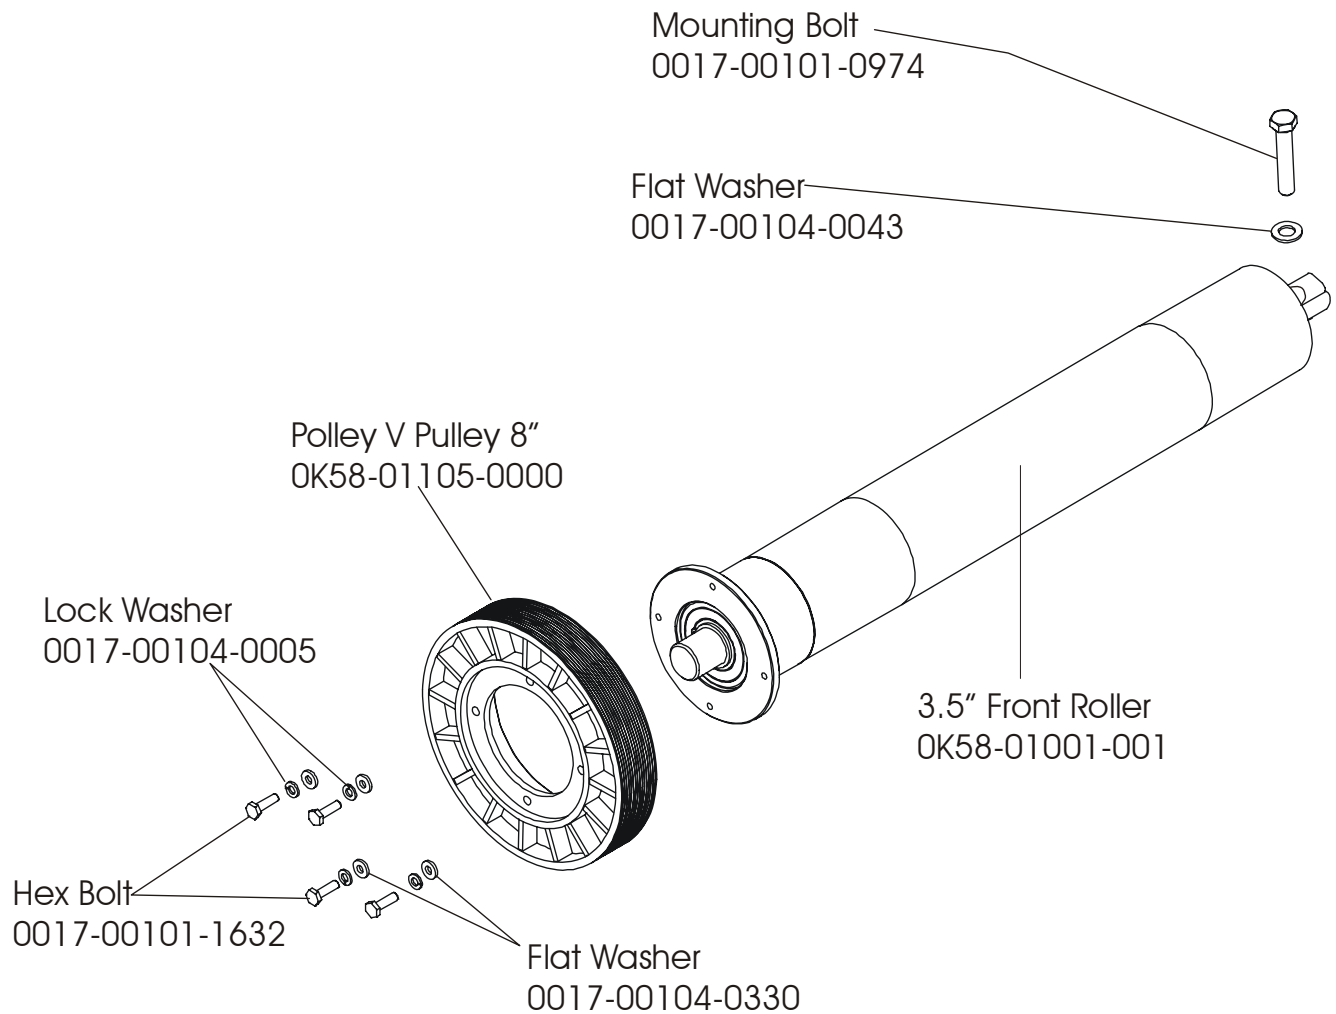

97TEZ-0xxx-01
S/N TWZ100000 and up

ARCTIC SILVER 97TEZ

Leg Leveler Assembly – AK58-00370-0000

97TEZ-0xxx-01

S/N TWZ100000 and up

ARCTIC SILVER 97TEZ
Front Roller Assembly--AK58-00066-0000

97TEZ-0xxx-01
S/N TWZ100000 and up