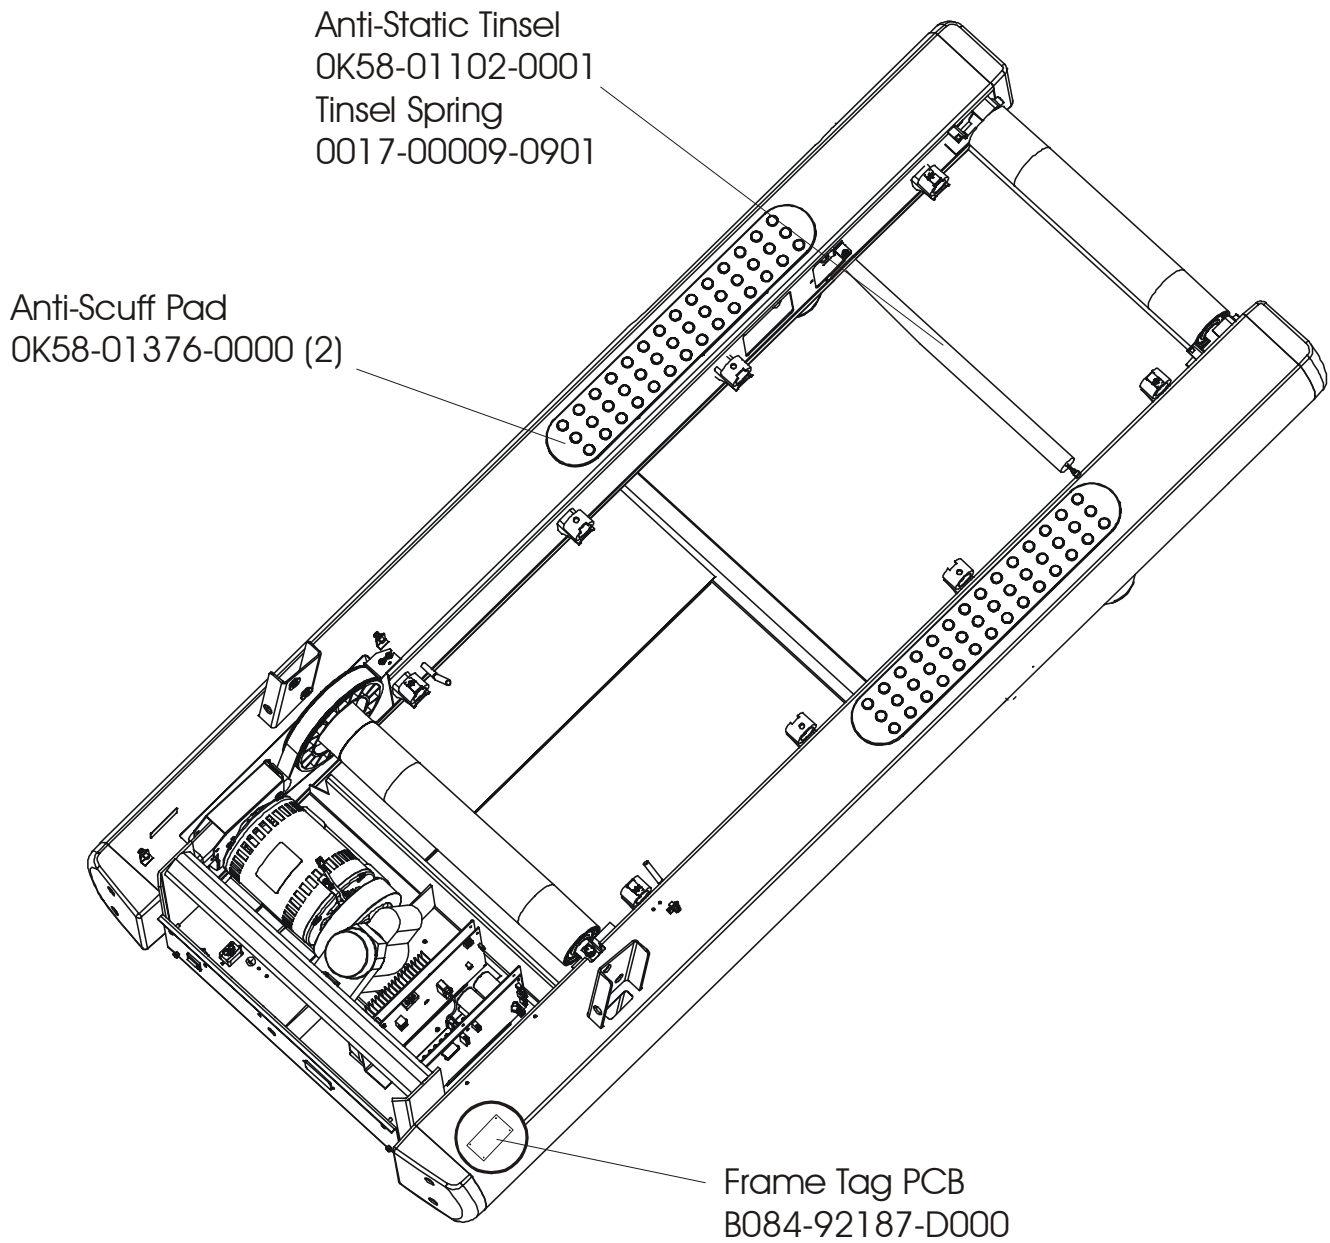

ARCTIC SILVER 97TEZ

Scuff Pad, Tinsel, and Frame Tag Board

97TEZ-0xxx-01

S/N TWZ10000 and up