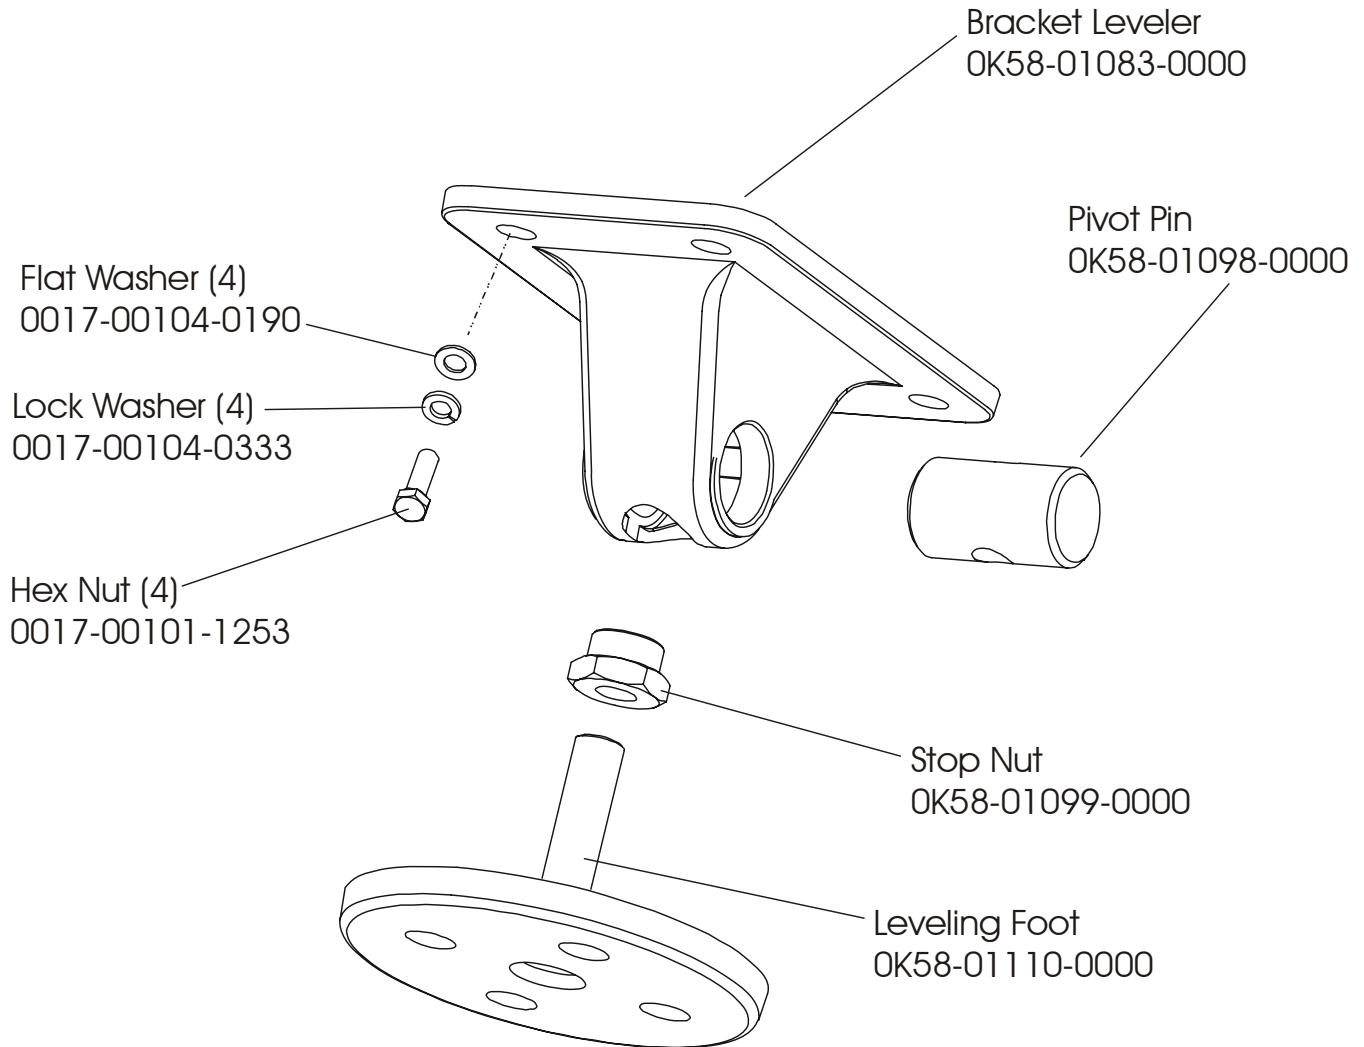

97TEZ-0xxx-01
S/N TWZ100000 and up

ARCTIC SILVER 97TEZ

Leg Leveler Assembly – AK58-00370-0000

97TEZ-0xxx-01

S/N TWZ100000 and up

ARCTIC SILVER 97TEZ
Front Roller Assembly--AK58-00066-0000

97TEZ-0xxx-01
S/N TWZ100000 and up

ARCTIC SILVER 97TEZ
Ergo Bar w/Lifepulse

97TEZ-0xxx-01
S/N TWZ100000 and up

ARCTIC SILVER 97TEZ

Power Components Schematic

97TEZ-0xxx-01
S/N TWZ10000 and up

ARCTIC SILVER 97TEZ

Wax/Lift Power Supply

97TEZ-0xxx-01
S/N TWZ10000 and up