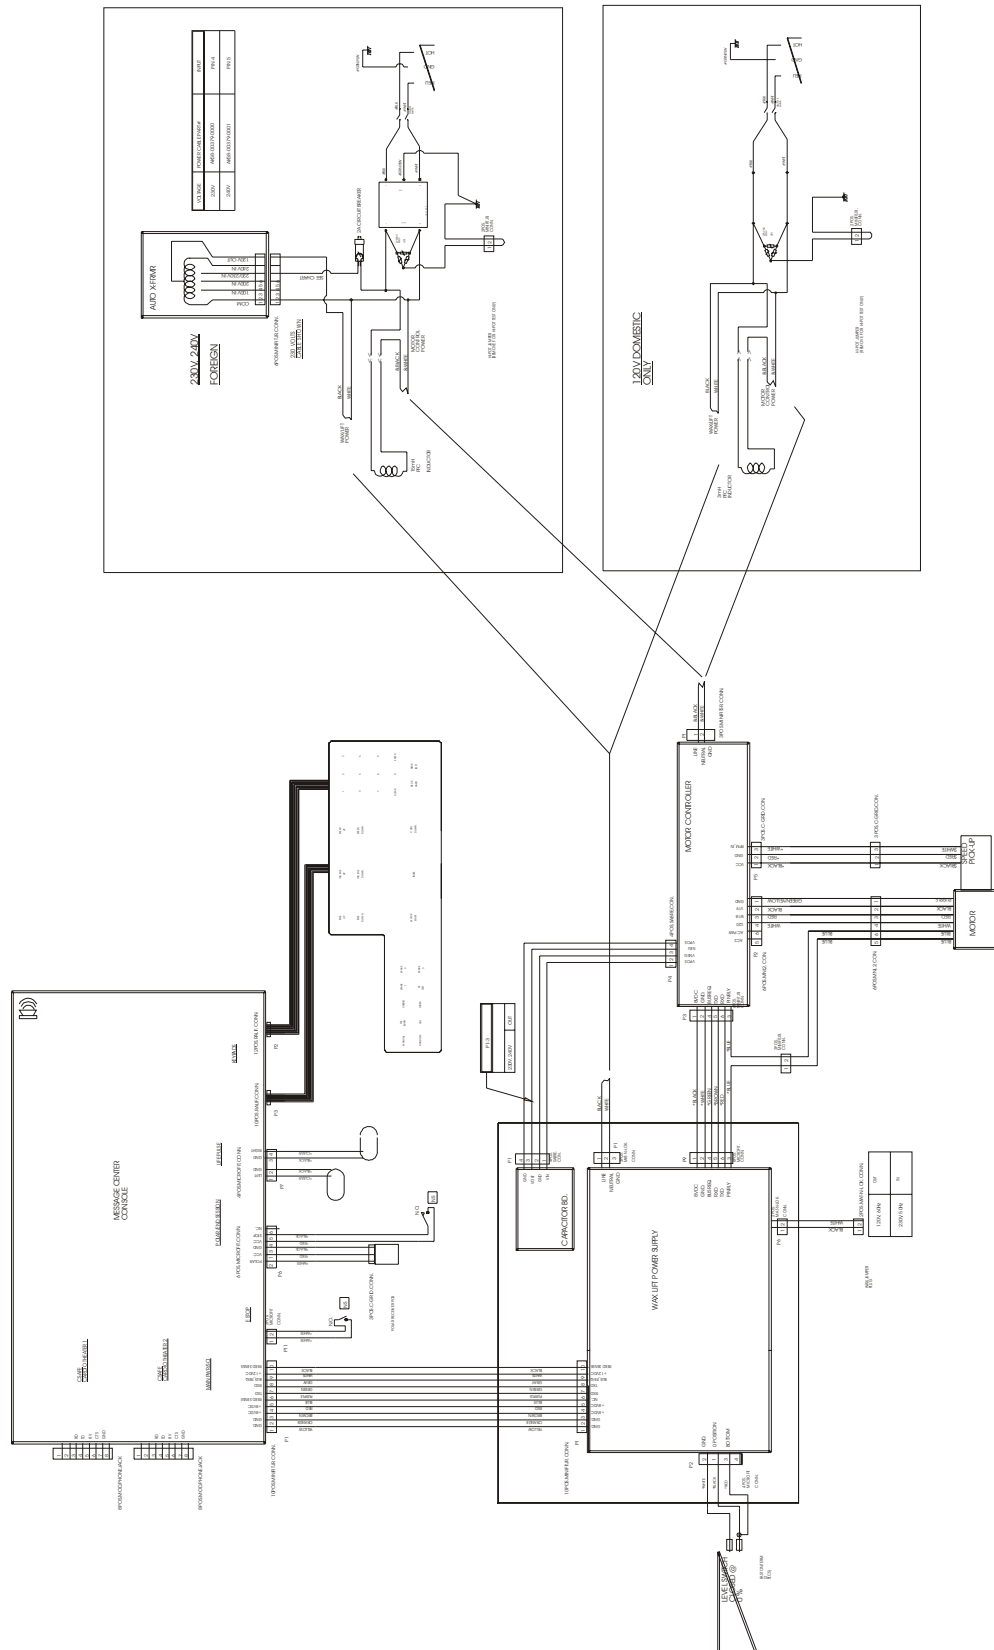

LifeFitness

Arctic Silver 97TEZ Treadmill

Customer Support Services **PARTS MANUAL** rev. 09.05.11

ARCTIC SILVER 97TEZ
REFERENCES

97TEZ-0xxx-01
S/N TWZ10000 and up

OPERATION MANUAL	M051-00K58-A232
SERVICE MANUAL	M051-00K58-A159
ACCESS PLATE ASSEMBLY CONSISTS OF: 1) CONNECTOR PLATE 2) F TYPE CONNECTOR	AK58-00329-0000 0K58-01392-0000 0017-00021-2846
COAX CABLE	AK32-00020-0002
HARDWARE BAG	AK58-00226-0000
TOUCH UP PAINT: SPRAY CAN .5 OZ BOTTLE W/APPLICATOR .33 OZ PEN	 0017-00008-0204 0017-00008-0205 0017-00008-0206
PARTS DESCRIPTION for Entertainment	PART NUMBERS
LINE-CORD 125V; 10A; DOMESTIC B	0017-00003-0963
POWER-SUPPLY AC-TO-DC; 12V 6' CORD	0017-00003-0967
POWER-SUPPLY AC-TO-DC; 12V 10' CORD	0017-00003-0970
LINE-CORD 250V; 10A; EUROPEAN B	0017-00003-0964
LINE-CORD 250V; 10A; BRITISH B	0017-00003-0965
LINE-CORD 250V;10A; AUSTRALIAN B	0017-00003-0966
COAX CBL-ASS	AK32-00020-0002

ARCTIC SILVER 97TEZ
Ergo Bar w/Lifepulse

97TEZ-0xxx-01
S/N TWZ100000 and up

ARCTIC SILVER 97TEZ

Power Components Schematic

97TEZ-0xxx-01
S/N TWZ10000 and up

ARCTIC SILVER 97TEZ

Wax/Lift Power Supply

97TEZ-0xxx-01
S/N TWZ10000 and up