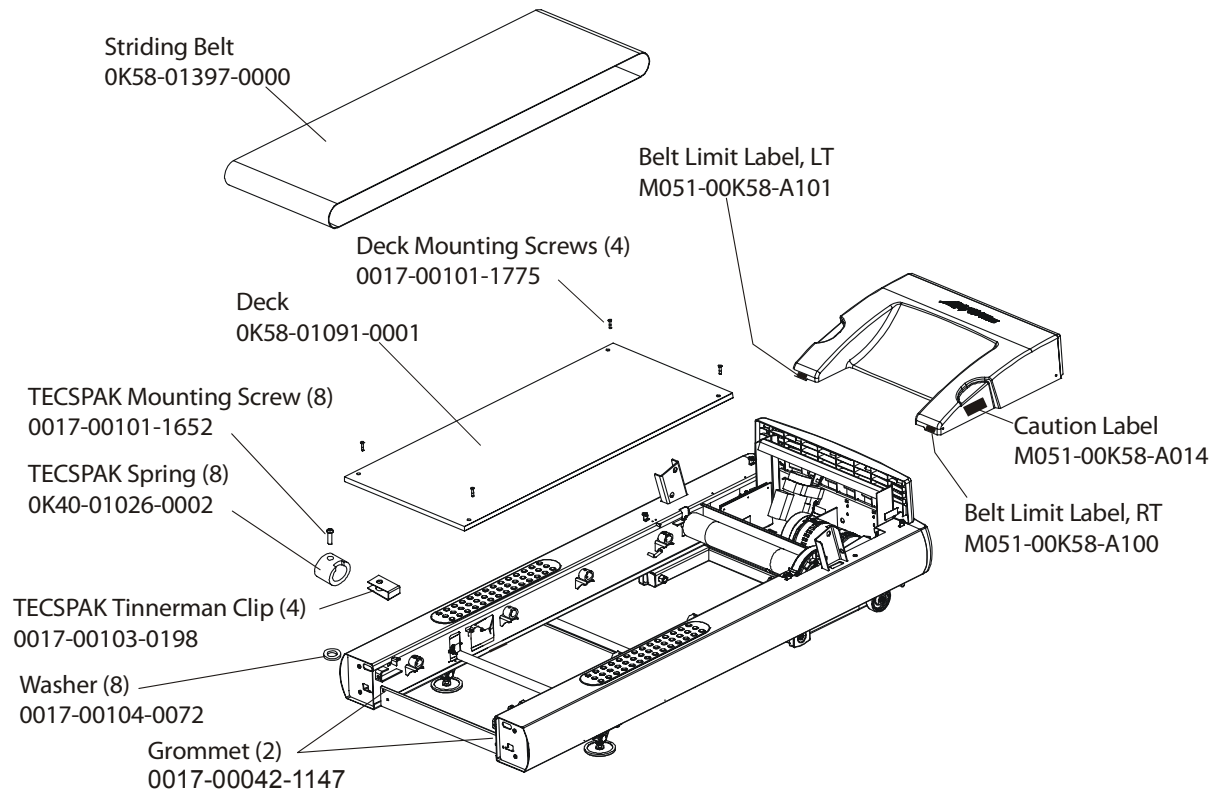

ARCTIC SILVER 97TEZ

Lift Frame and Lift Motor

97TEZ-0xxx-01
S/N TWZ10000 and up

ARCTIC SILVER 97TEZ
Wax/Lift Assembly-AK58-00243-0000

97TEZ-0xxx-01
S/N TWZ100000 and up

AK60-00171-0000 (100-120v) W/O FERRITE
AK60-00171-0001 (200-240v) W/O FERRITE
AK60-00171-0002 (100-120v) WITH FERRITE
AK60-00171-0003 (200-240v) WITH FERRITE