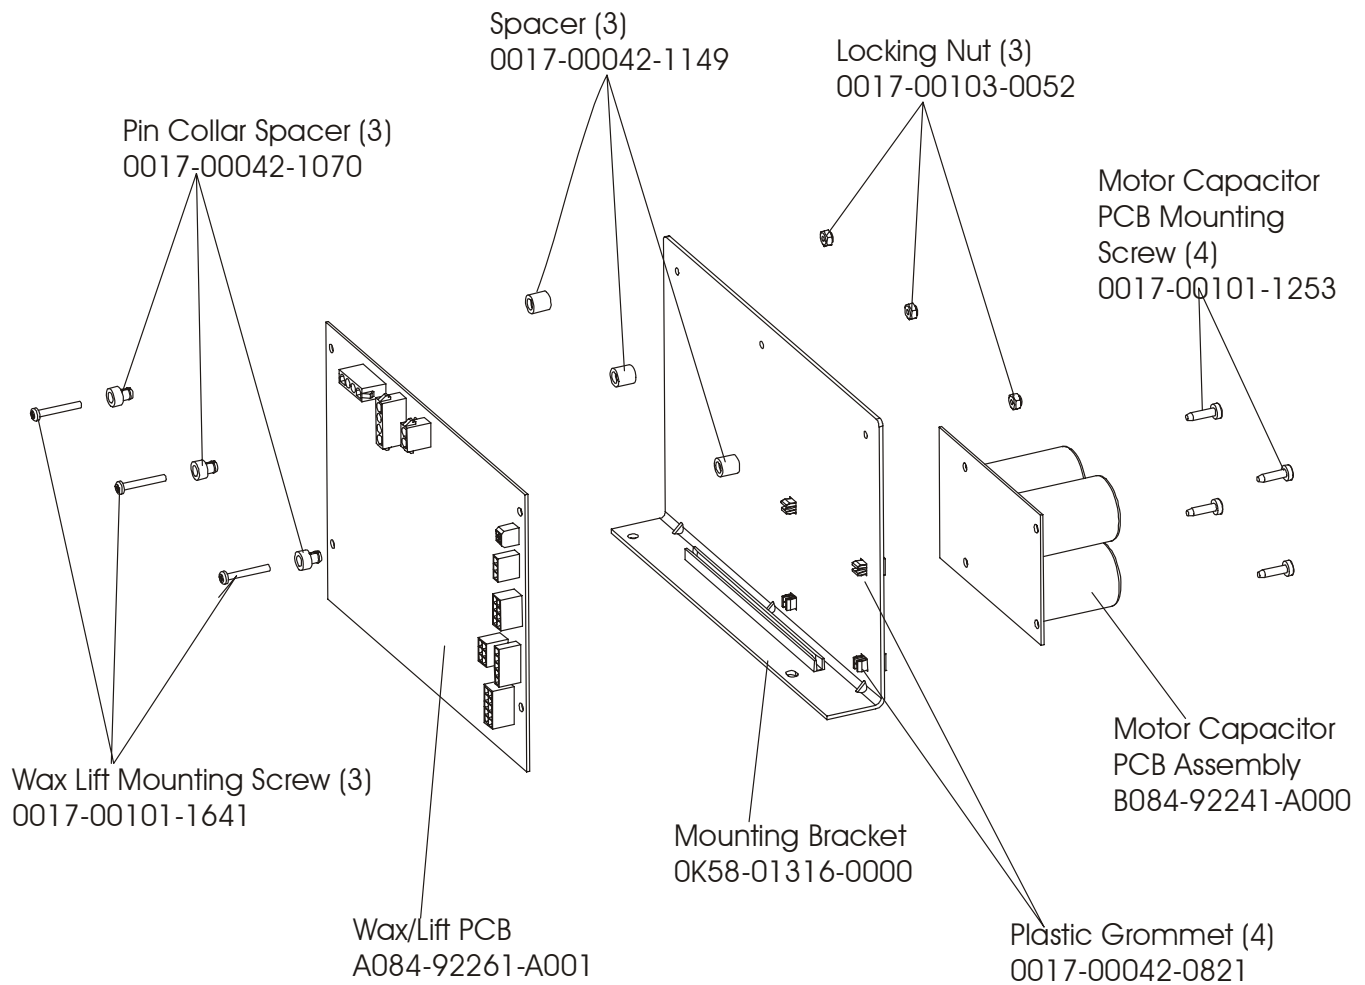

ARCTIC SILVER 97TEZ

Lift Frame and Lift Motor

97TEZ-0xxx-01
S/N TWZ10000 and up

ARCTIC SILVER 97TEZ
Wax/Lift Assembly-AK58-00243-0000

97TEZ-0xxx-01
S/N TWZ100000 and up

AK60-00171-0000 (100-120v) W/O FERRITE
AK60-00171-0001 (200-240v) W/O FERRITE
AK60-00171-0002 (100-120v) WITH FERRITE
AK60-00171-0003 (200-240v) WITH FERRITE