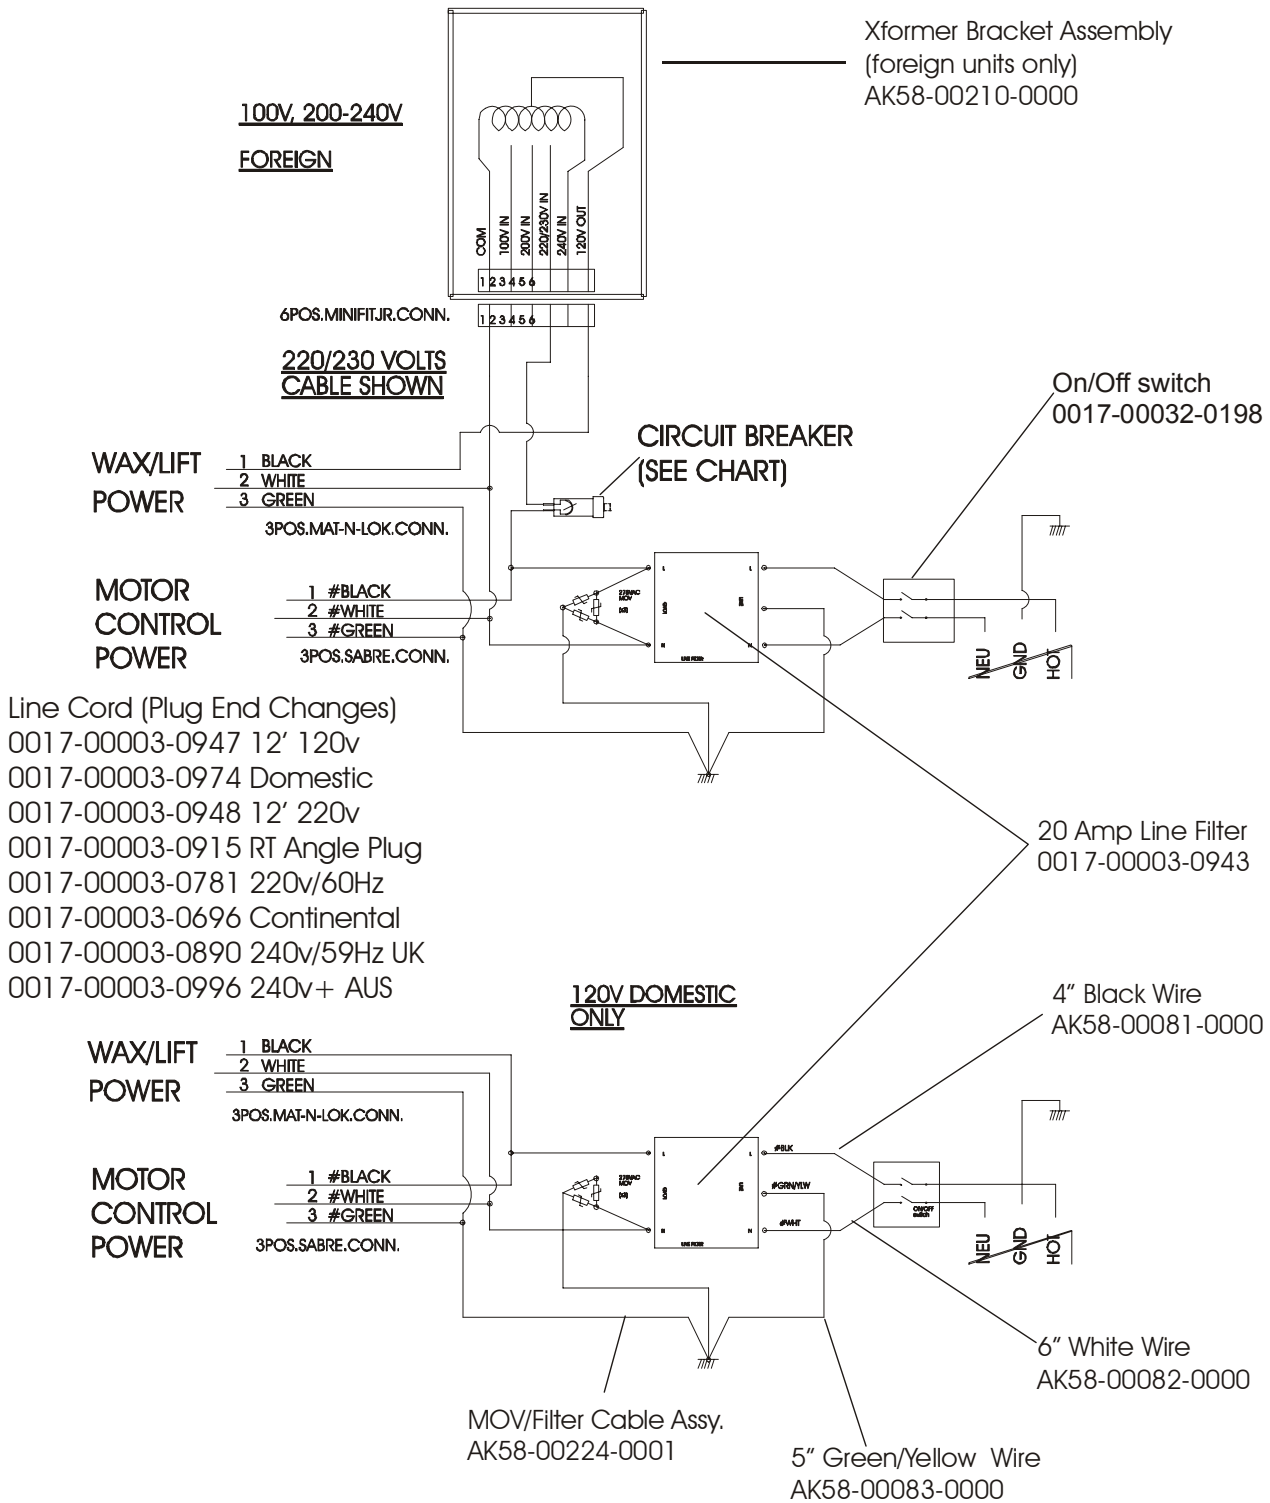

LifeFitness

Arctic Silver 97TEZ Treadmill

Customer Support Services **PARTS MANUAL** rev. 09.05.11

ARCTIC SILVER 97TEZ
REFERENCES

97TEZ-0xxx-01
S/N TWZ10000 and up

OPERATION MANUAL	M051-00K58-A232
SERVICE MANUAL	M051-00K58-A159
ACCESS PLATE ASSEMBLY CONSISTS OF: 1) CONNECTOR PLATE 2) F TYPE CONNECTOR	AK58-00329-0000 0K58-01392-0000 0017-00021-2846
COAX CABLE	AK32-00020-0002
HARDWARE BAG	AK58-00226-0000
TOUCH UP PAINT: SPRAY CAN .5 OZ BOTTLE W/APPLICATOR .33 OZ PEN	 0017-00008-0204 0017-00008-0205 0017-00008-0206
PARTS DESCRIPTION for Entertainment	PART NUMBERS
LINE-CORD 125V; 10A; DOMESTIC B	0017-00003-0963
POWER-SUPPLY AC-TO-DC; 12V 6' CORD	0017-00003-0967
POWER-SUPPLY AC-TO-DC; 12V 10' CORD	0017-00003-0970
LINE-CORD 250V; 10A; EUROPEAN B	0017-00003-0964
LINE-CORD 250V; 10A; BRITISH B	0017-00003-0965
LINE-CORD 250V;10A; AUSTRALIAN B	0017-00003-0966
COAX CBL-ASS	AK32-00020-0002

ARCTIC SILVER 97TEZ
Ergo Bar w/Lifepulse

97TEZ-0xxx-01
S/N TWZ100000 and up

ARCTIC SILVER 97TEZ

Power Components Schematic

97TEZ-0xxx-01
S/N TWZ10000 and up

ARCTIC SILVER 97TEZ

Wax/Lift Power Supply

97TEZ-0xxx-01
S/N TWZ10000 and up