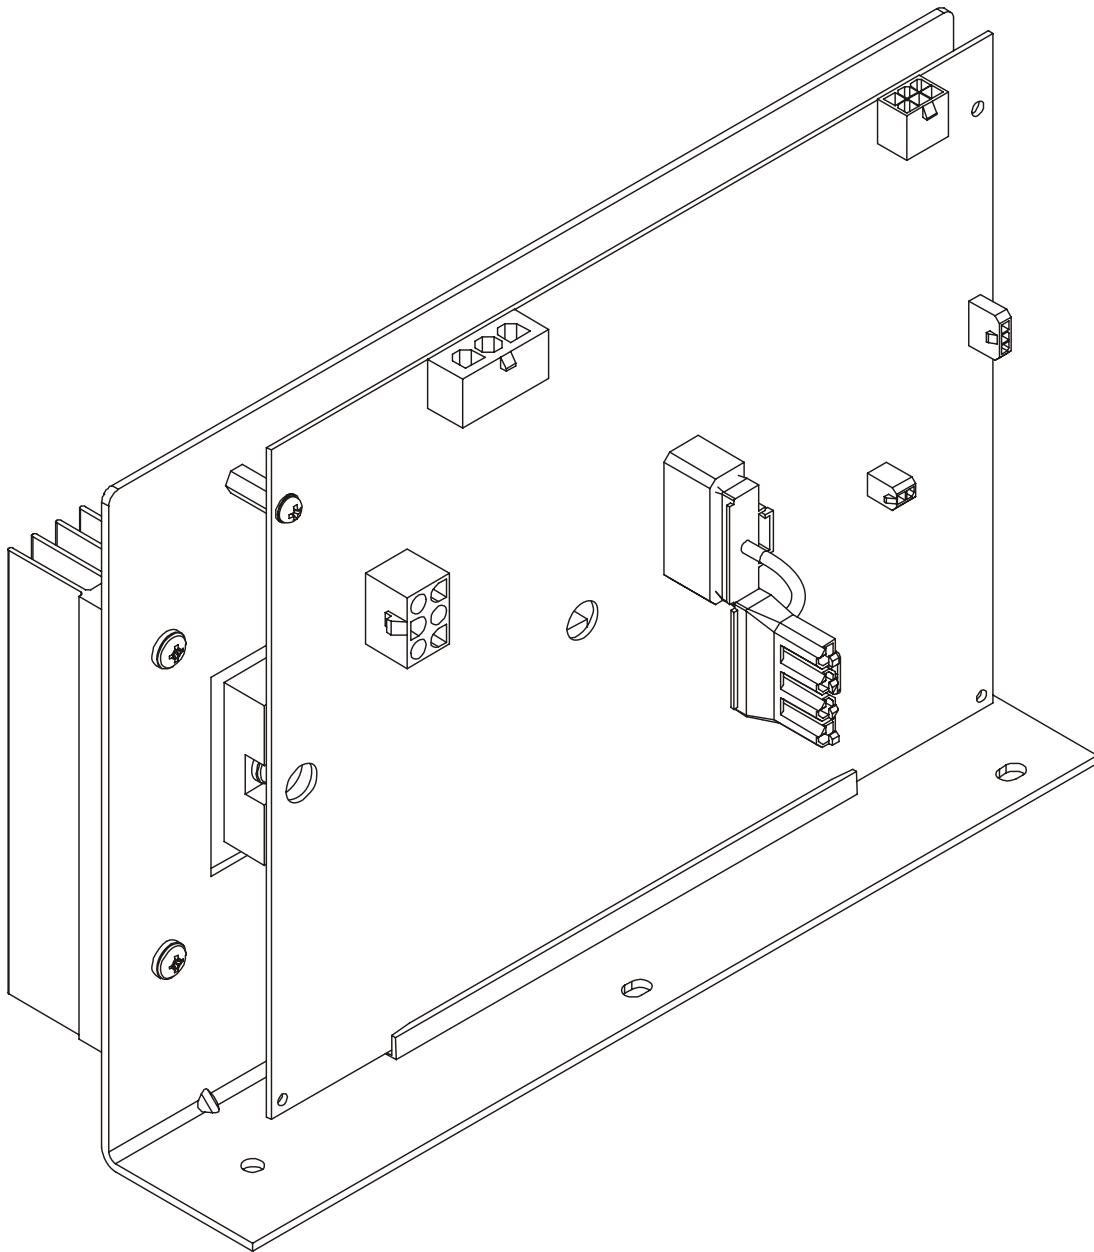

ARCTIC SILVER 97TEZ

Lift Frame and Lift Motor

97TEZ-0xxx-01
S/N TWZ10000 and up

ARCTIC SILVER 97TEZ
Wax/Lift Assembly-AK58-00243-0000

97TEZ-0xxx-01
S/N TWZ100000 and up

AK60-00171-0000 (100-120v) W/O FERRITE
AK60-00171-0001 (200-240v) W/O FERRITE
AK60-00171-0002 (100-120v) WITH FERRITE
AK60-00171-0003 (200-240v) WITH FERRITE