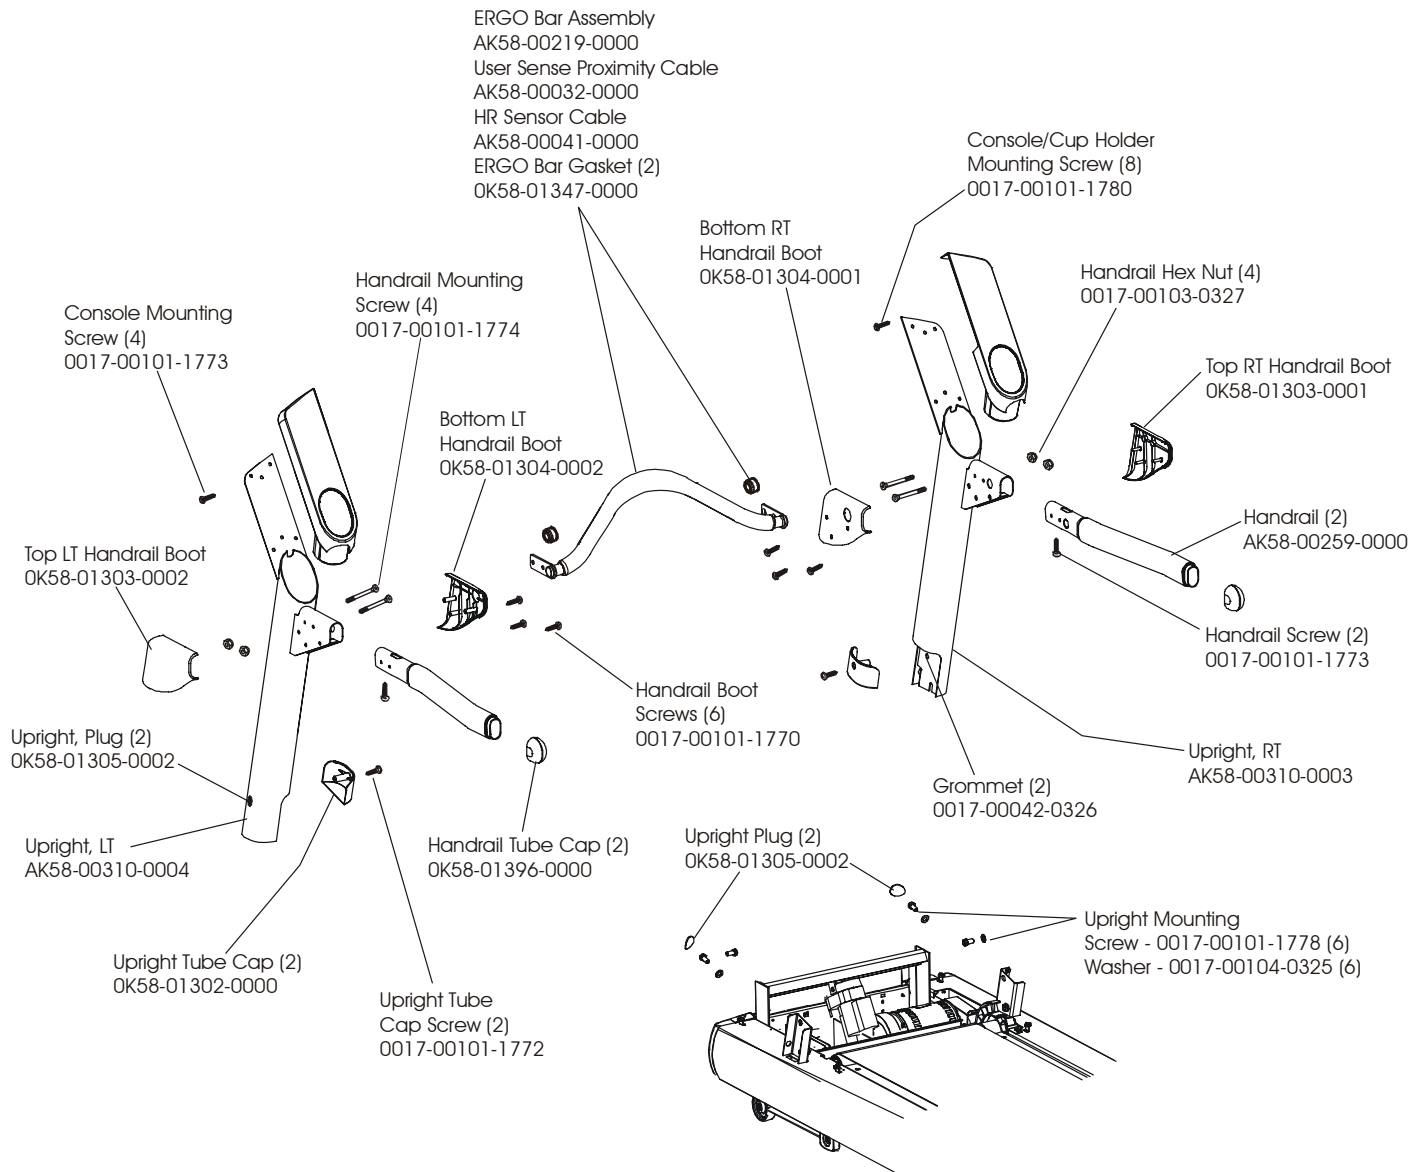

ARCTIC SILVER 97TEZ

Uprights, Handrails, and Ergo Bar

97TEZ-0xxx-01
S/N TWZ100000 and up