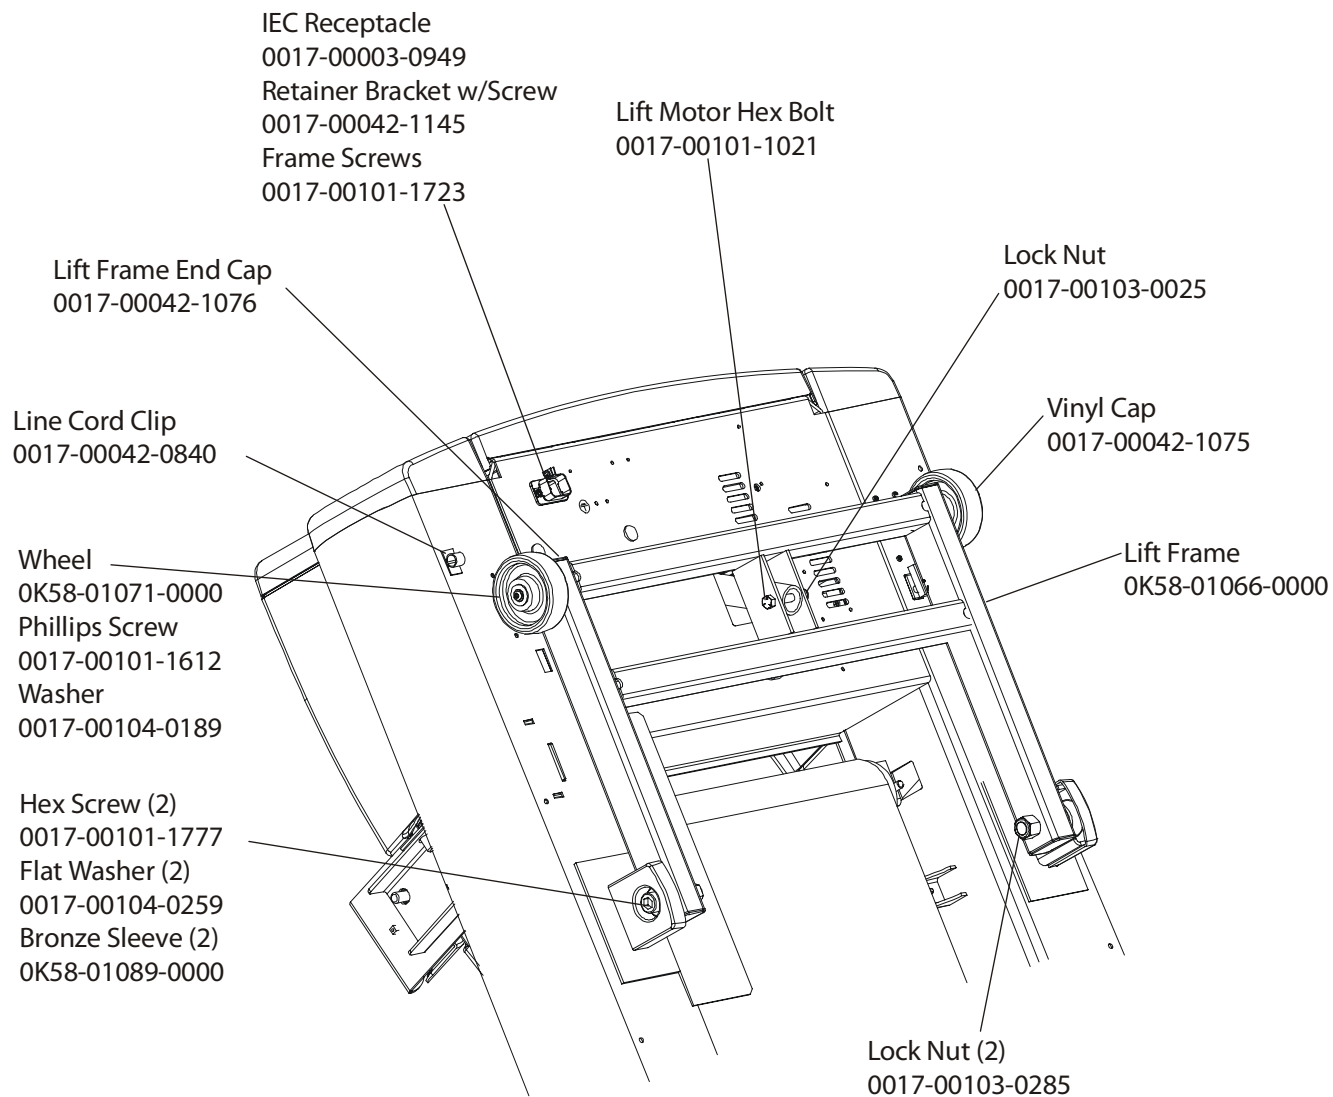

ARCTIC SILVER 97TEZ

Lift Frame and Lift Motor

97TEZ-0xxx-01
S/N TWZ10000 and up

ARCTIC SILVER 97TEZ
Wax/Lift Assembly-AK58-00243-0000

97TEZ-0xxx-01
S/N TWZ100000 and up

AK60-00171-0000 (100-120v) W/O FERRITE
AK60-00171-0001 (200-240v) W/O FERRITE
AK60-00171-0002 (100-120v) WITH FERRITE
AK60-00171-0003 (200-240v) WITH FERRITE