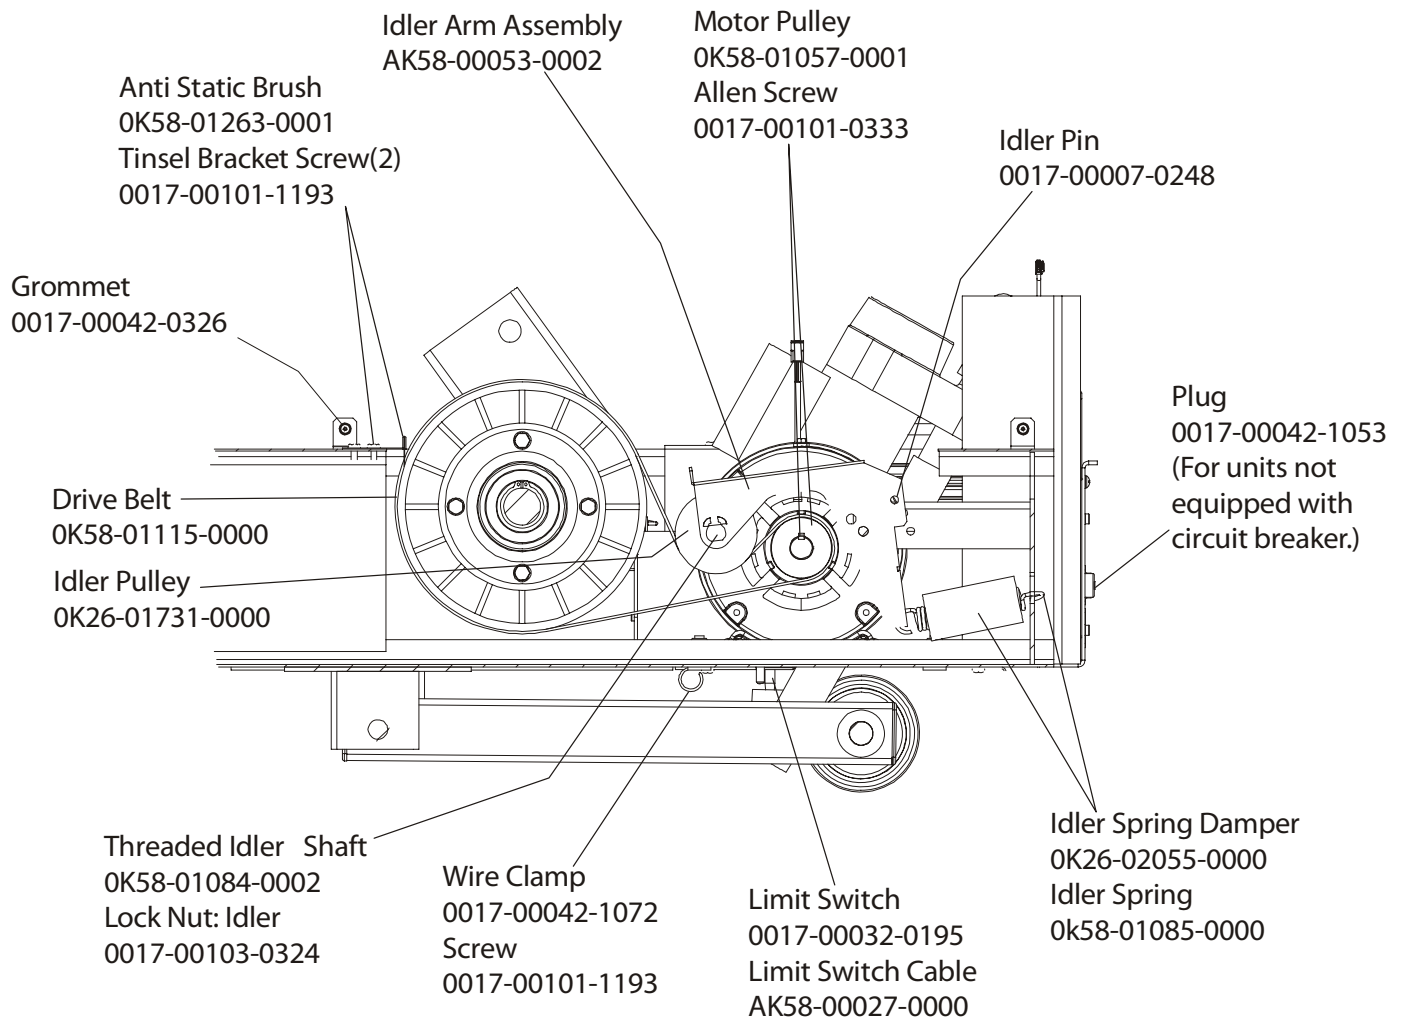

97TEZ-0xxx-01
S/N TWZ100000 and up

ARCTIC SILVER 97TEZ

Leg Leveler Assembly – AK58-00370-0000

97TEZ-0xxx-01

S/N TWZ100000 and up

ARCTIC SILVER 97TEZ
Front Roller Assembly--AK58-00066-0000

97TEZ-0xxx-01
S/N TWZ100000 and up