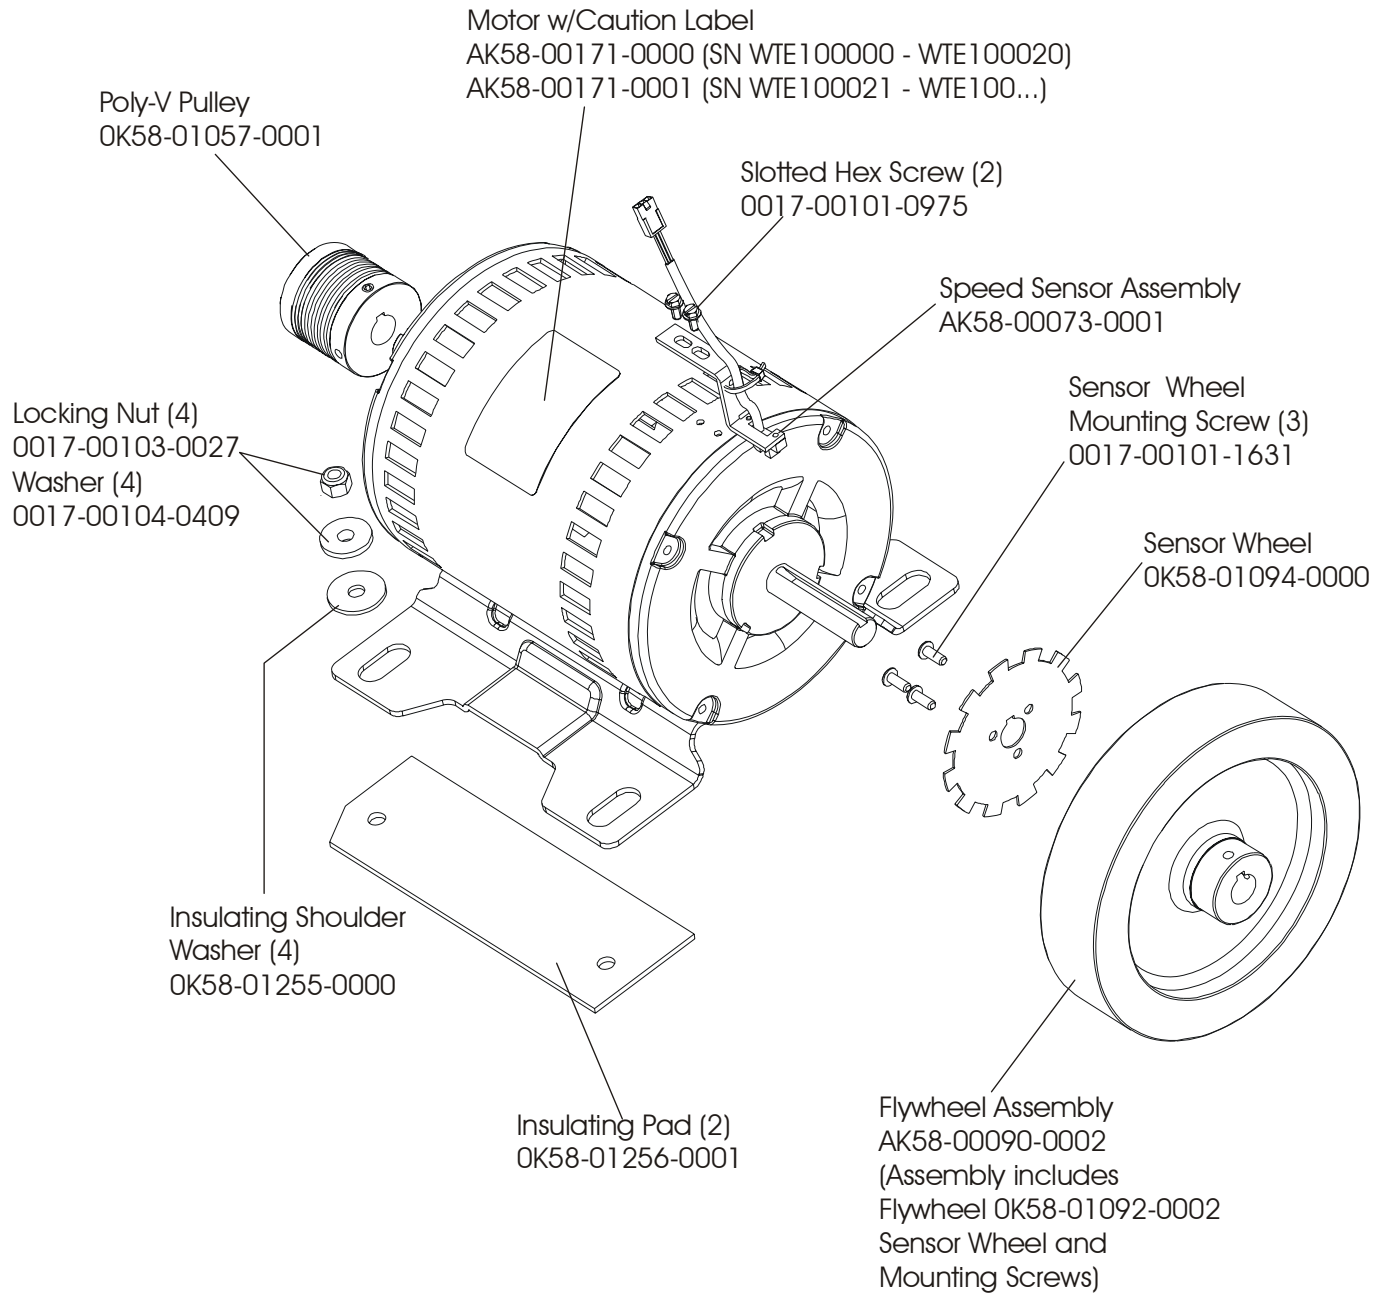

ARCTIC SILVER 97TEZ

Drive Motor Assembly

97TEZ-0xxx-01

S/N WTE100000 and up

Drive Motor Assembly Number	Motor Serial Number
AK58-00172-0000	WTE100000 – WTE100020
AK58-00172-0002	WTE100021 and up