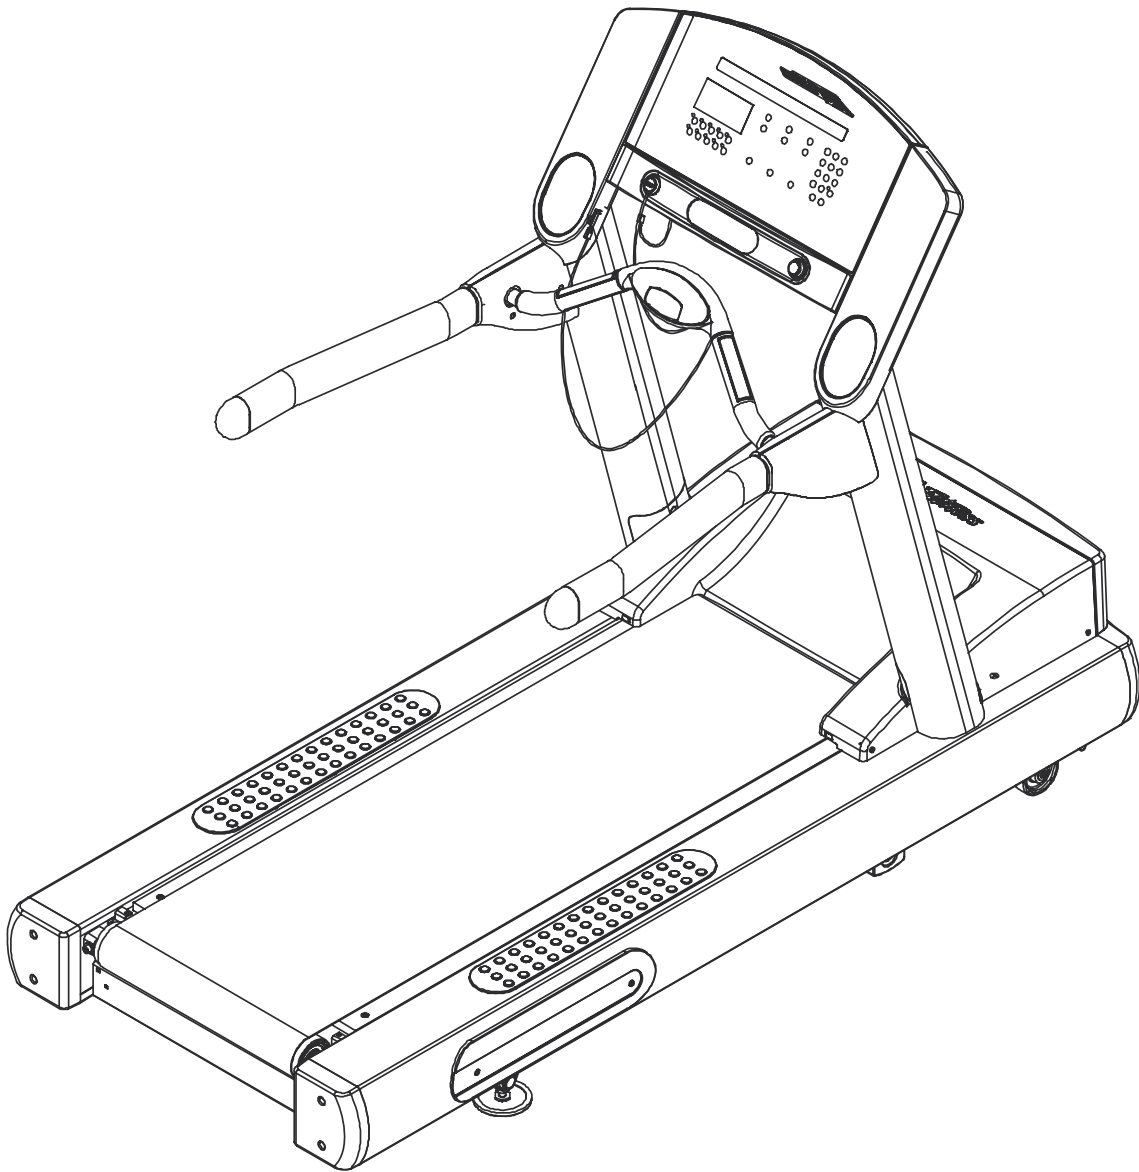

LifeFitness

Arctic Silver 97TEZ Treadmill

Customer Support Services **PARTS MANUAL** rev. 09.05.11

ARCTIC SILVER 97TEZ
REFERENCES

97TEZ-0xxx-01
S/N TWZ10000 and up

OPERATION MANUAL	M051-00K58-A232
SERVICE MANUAL	M051-00K58-A159
ACCESS PLATE ASSEMBLY CONSISTS OF: 1) CONNECTOR PLATE 2) F TYPE CONNECTOR	AK58-00329-0000 0K58-01392-0000 0017-00021-2846
COAX CABLE	AK32-00020-0002
HARDWARE BAG	AK58-00226-0000
TOUCH UP PAINT: SPRAY CAN .5 OZ BOTTLE W/APPLICATOR .33 OZ PEN	 0017-00008-0204 0017-00008-0205 0017-00008-0206
PARTS DESCRIPTION for Entertainment	PART NUMBERS
LINE-CORD 125V; 10A; DOMESTIC B	0017-00003-0963
POWER-SUPPLY AC-TO-DC; 12V 6' CORD	0017-00003-0967
POWER-SUPPLY AC-TO-DC; 12V 10' CORD	0017-00003-0970
LINE-CORD 250V; 10A; EUROPEAN B	0017-00003-0964
LINE-CORD 250V; 10A; BRITISH B	0017-00003-0965
LINE-CORD 250V;10A; AUSTRALIAN B	0017-00003-0966
COAX CBL-ASS	AK32-00020-0002

	Page
REAR ENDCAPS AND CUP HOLDERS	4
SCUFF PAD, TINSEL, AND FRAME TAG BOARD	5
CONSOLE AND RELATED COMPONENTS.....	6
ENTERTAINMENT TV CONSOLE.....	7
ENTERTAINMENT MOUNTING BRACKET	9
UPRIGHTS, HANDRAILS, AND ERGO BAR	10
MOTOR COVER, FRONT COVER, AND ENDCAPS	11
BELT, DECK, AND REAR ROLLER.....	12
LIFT FRAME AND LIFT MOTOR.....	13
WAX/LIFT ASSEMBLY	14
MOTOR CONTROLLER ASSEMBLY.....	15
DRIVE MOTOR ASSEMBLY	16
IDLER ARM ASSEMBLY AND STATIC BRUSH.....	17
LEG LEVELER ASSEMBLY	18
FRONT ROLLER ASSEMBLY	19
ERGO BAR WITH LIFEPULSE.....	20
POWER COMPONENTS SCHEMATIC	21
WAX/LIFT POWER SUPPLY	22