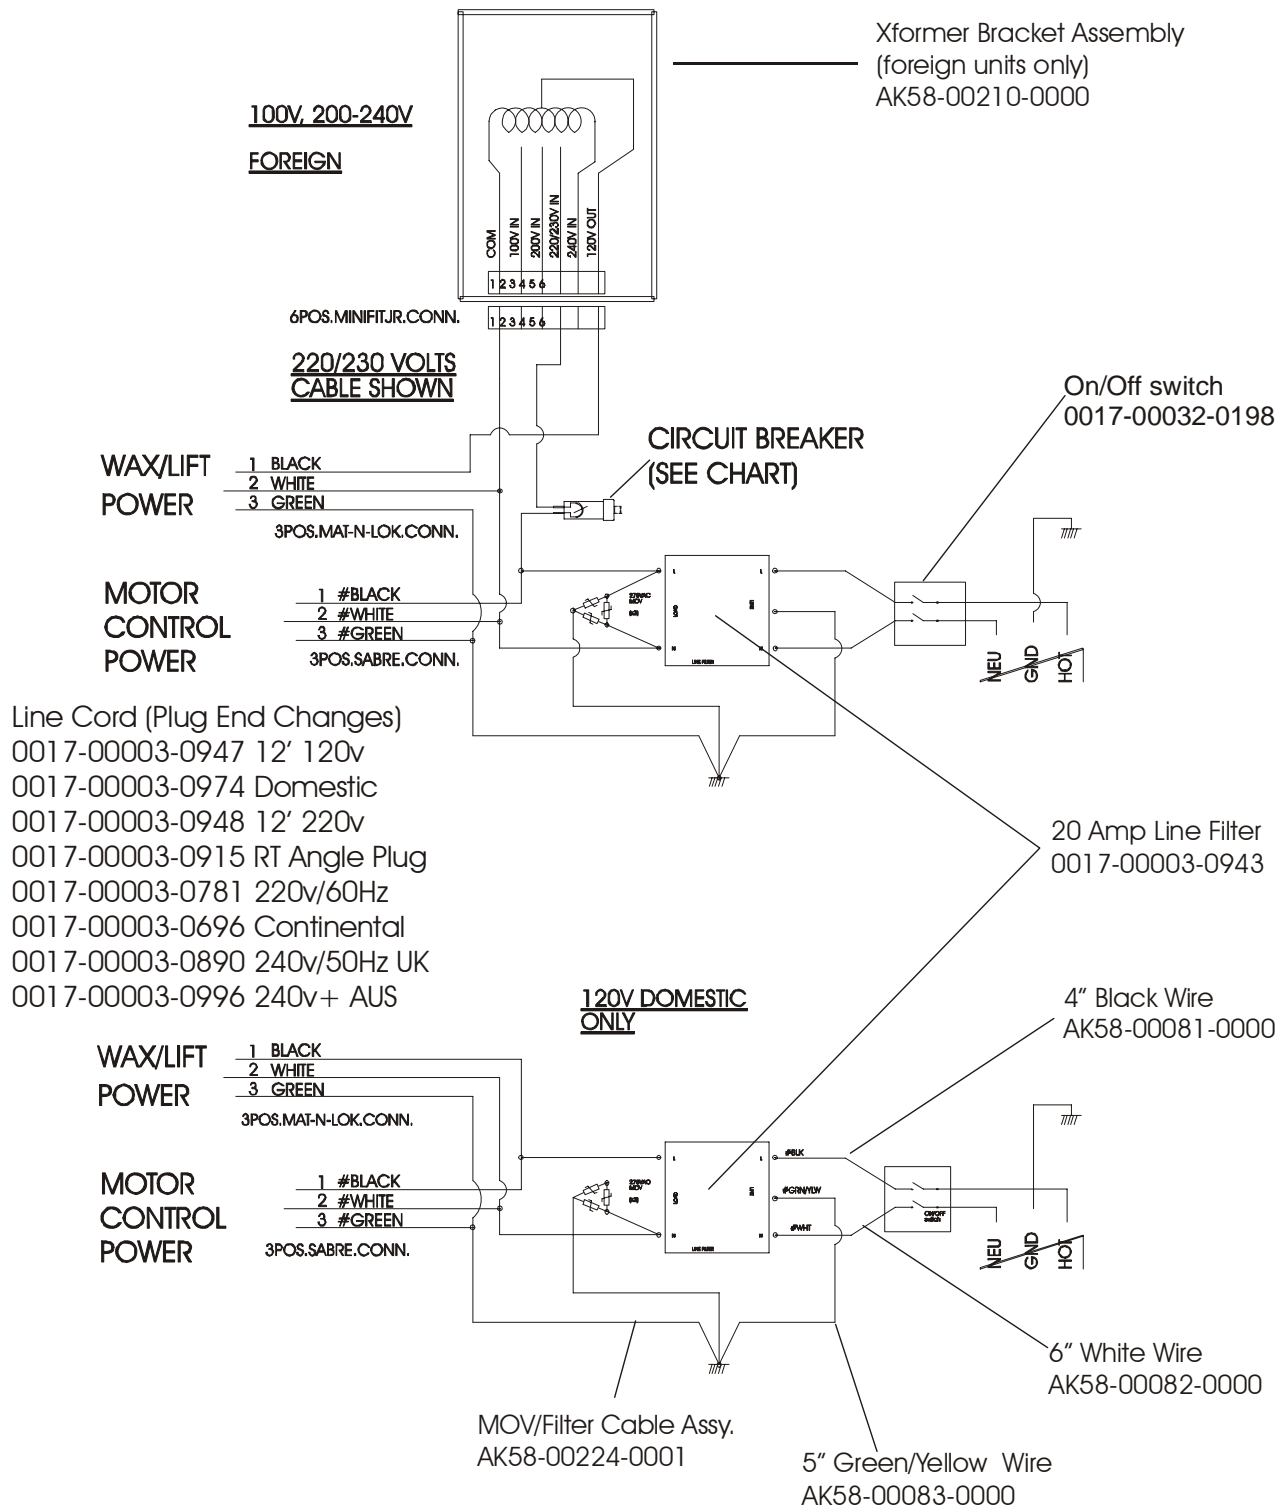

Description	Part No.
OPERATION MANUAL	M051-00K58-A177
SERVICE MANUAL	M051-00K58-A159
ACCESS PLATE ASSEMBLY CONTENTS: 1) CONNECTOR PLATE 2) F TYPE CONNECTOR	AK58-00329-0000 0K58-01392-0000 0017-00021-2846
COAX CABLE	AK32-00020-0002
POWER EXT. CABLE	AK32-00078-0001
HARDWARE BAG	AK58-00226-0000
TOUCH UP PAINT: SPRAY CAN .5 OZ BOTTLE W/APPLICATOR .33 OZ PEN	0017-00008-0204 0017-00008-0205 0017-00008-0206
INSTALLATION VIDEO	M051-00K58-A160
SERVICE VIDEO	M051-00K58-A161

Wax/Lift Assembly  
AK58-00243-0000

Description	Part No.
(100-120v) W/O FERRITE	AK60-00171-0000
(200-240v) W/O FERRITE	AK60-00171-0001
(100-120v) WITH FERRITE	AK60-00171-0002
(200-240v) WITH FERRITE	AK60-00171-0003

Drive Motor Assembly  
AK58-00172-0000

Leveler Assembly  
AK58-00076-0000

Front Roller Assembly  
AK58-00067-0000