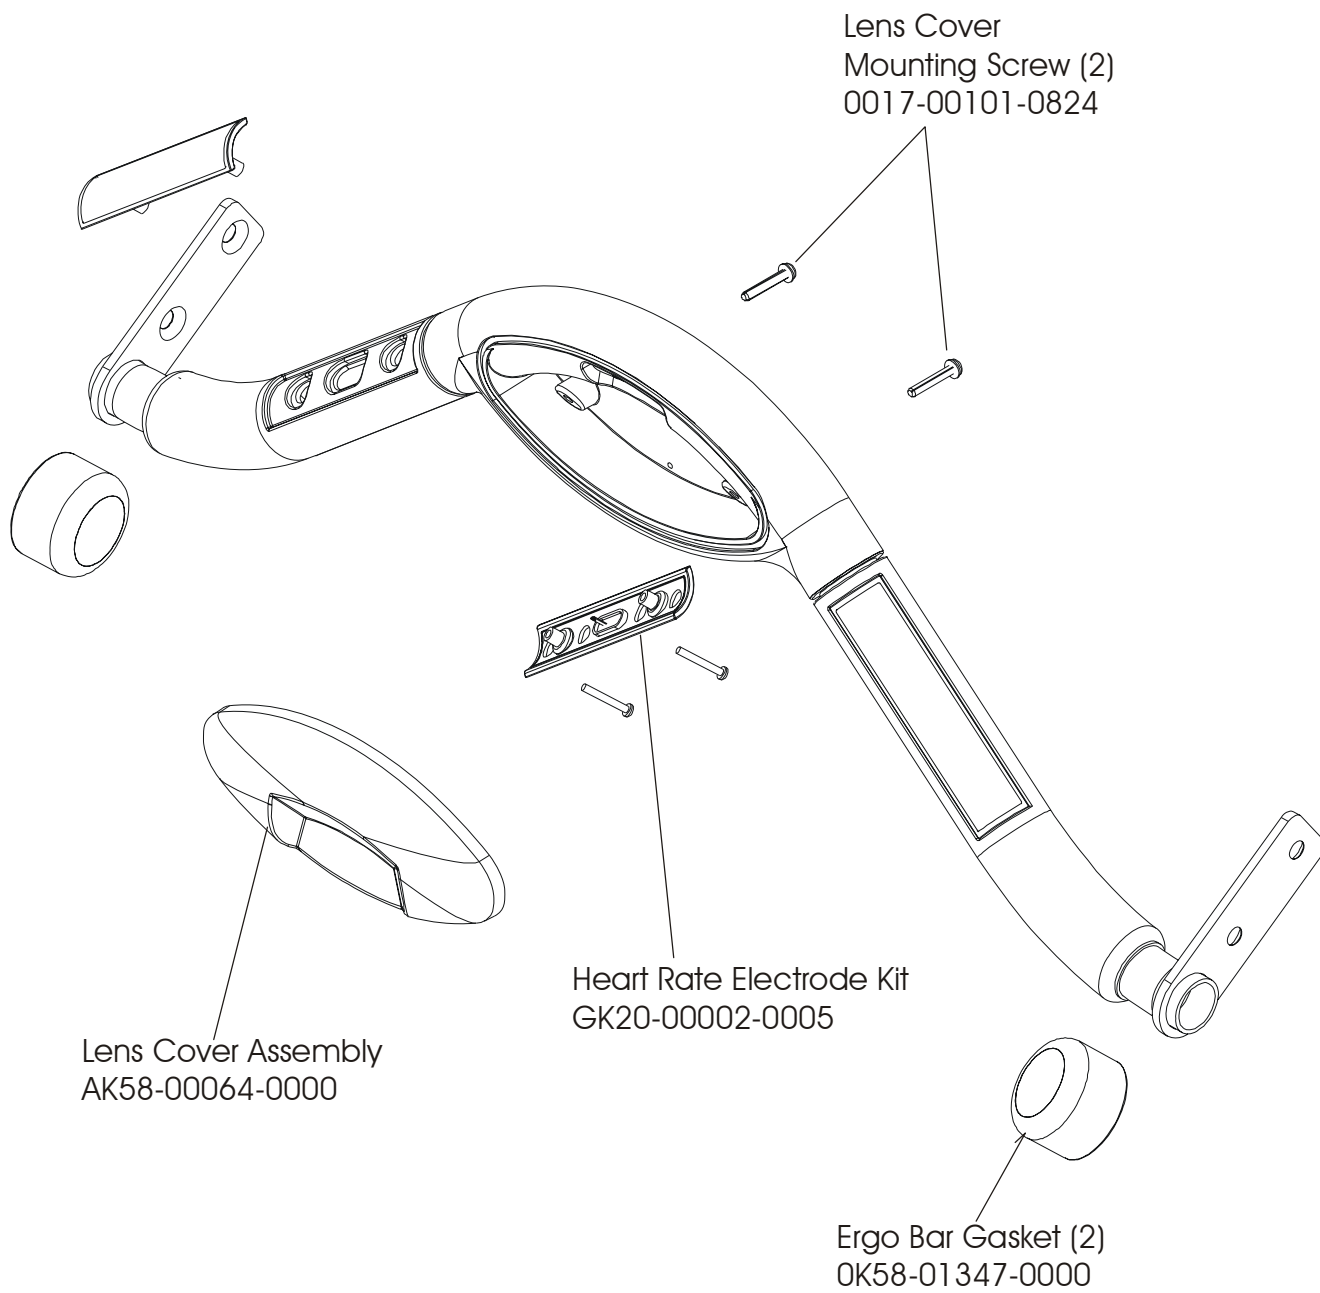

Description	Part No.
OPERATION MANUAL	M051-00K58-A177
SERVICE MANUAL	M051-00K58-A159
ACCESS PLATE ASSEMBLY CONTENTS: 1) CONNECTOR PLATE 2) F TYPE CONNECTOR	AK58-00329-0000 0K58-01392-0000 0017-00021-2846
COAX CABLE	AK32-00020-0002
POWER EXT. CABLE	AK32-00078-0001
HARDWARE BAG	AK58-00226-0000
TOUCH UP PAINT: SPRAY CAN .5 OZ BOTTLE W/APPLICATOR .33 OZ PEN	0017-00008-0204 0017-00008-0205 0017-00008-0206
INSTALLATION VIDEO	M051-00K58-A160
SERVICE VIDEO	M051-00K58-A161

Wax/Lift Assembly  
AK58-00243-0000

Description	Part No.
(100-120v) W/O FERRITE	AK60-00171-0000
(200-240v) W/O FERRITE	AK60-00171-0001
(100-120v) WITH FERRITE	AK60-00171-0002
(200-240v) WITH FERRITE	AK60-00171-0003

Drive Motor Assembly  
AK58-00172-0000

Leveler Assembly  
AK58-00076-0000

Front Roller Assembly  
AK58-00067-0000