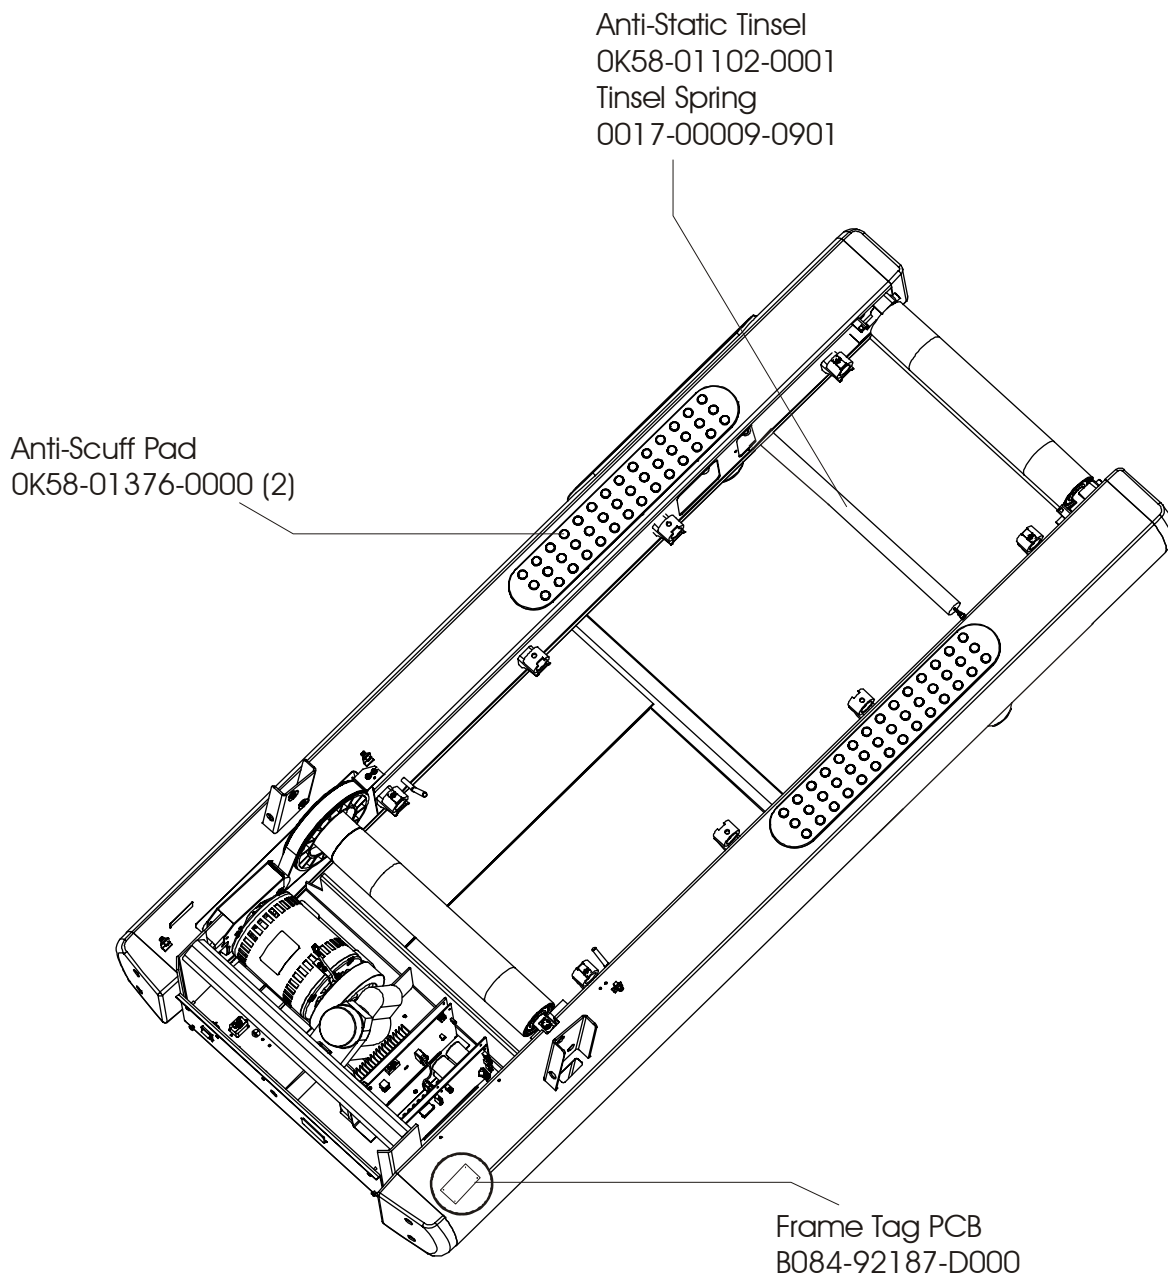

# LifeFitness

Arctic Silver 97TW Treadmill

Customer Support Services  
**PARTS MANUAL** rev 07 Feb 2008

Miscellaneous .....	3
Rear End Caps and Cup Holders.....	4
Scuff Pad, Tinsel and Frame Tag Board .....	5
Console and Related Components .....	6
Uprights, Handrails, and Ergo Bar .....	7
Motor Cover, Front Cover, and End Caps.....	8
Belt, Deck and Rear Roller.....	9
Lift Frame and Motor .....	10
Wax/Lift Assembly .....	11
Motor Controller Assembly.....	12
Drive Motor Assembly.....	13
Idler Arm Assembly and Static Brush.....	14
Leg Leveler Assembly.....	15
Front Roller Assembly .....	16
Ergo Bar With Lifepulse .....	17
Power Components Schematic .....	18
Cables .....	19

Description	Part No.
OPERATION MANUAL	M051-00K58-A177
SERVICE MANUAL	M051-00K58-A159
ACCESS PLATE ASSEMBLY CONTENTS: 1) CONNECTOR PLATE 2) F TYPE CONNECTOR	AK58-00329-0000 0K58-01392-0000 0017-00021-2846
COAX CABLE	AK32-00020-0002
POWER EXT. CABLE	AK32-00078-0001
HARDWARE BAG	AK58-00226-0000
TOUCH UP PAINT: SPRAY CAN .5 OZ BOTTLE W/APPLICATOR .33 OZ PEN	0017-00008-0204 0017-00008-0205 0017-00008-0206
INSTALLATION VIDEO	M051-00K58-A160
SERVICE VIDEO	M051-00K58-A161