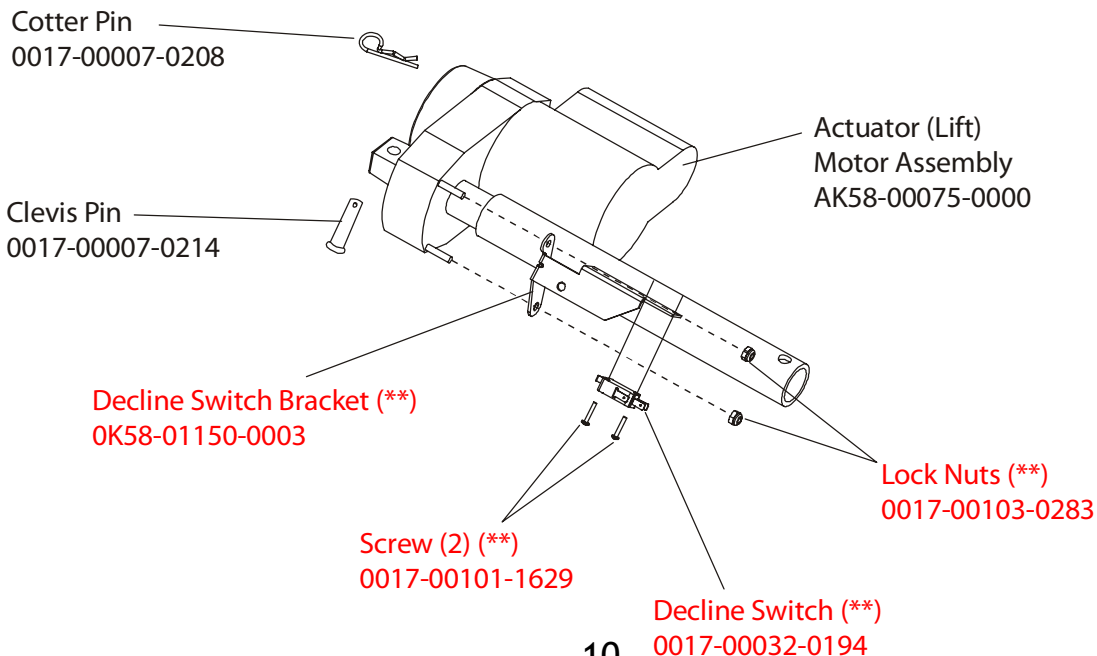

# LifeFitness

Arctic Silver 97TW Treadmill

Customer Support Services  
**PARTS MANUAL** rev 07 Feb 2008

Miscellaneous .....	3
Rear End Caps and Cup Holders.....	4
Scuff Pad, Tinsel and Frame Tag Board .....	5
Console and Related Components .....	6
Uprights, Handrails, and Ergo Bar .....	7
Motor Cover, Front Cover, and End Caps.....	8
Belt, Deck and Rear Roller.....	9
Lift Frame and Motor .....	10
Wax/Lift Assembly .....	11
Motor Controller Assembly.....	12
Drive Motor Assembly.....	13
Idler Arm Assembly and Static Brush.....	14
Leg Leveler Assembly.....	15
Front Roller Assembly .....	16
Ergo Bar With Lifepulse .....	17
Power Components Schematic .....	18
Cables .....	19

Description	Part No.
OPERATION MANUAL	M051-00K58-A177
SERVICE MANUAL	M051-00K58-A159
ACCESS PLATE ASSEMBLY CONTENTS: 1) CONNECTOR PLATE 2) F TYPE CONNECTOR	AK58-00329-0000 0K58-01392-0000 0017-00021-2846
COAX CABLE	AK32-00020-0002
POWER EXT. CABLE	AK32-00078-0001
HARDWARE BAG	AK58-00226-0000
TOUCH UP PAINT: SPRAY CAN .5 OZ BOTTLE W/APPLICATOR .33 OZ PEN	0017-00008-0204 0017-00008-0205 0017-00008-0206
INSTALLATION VIDEO	M051-00K58-A160
SERVICE VIDEO	M051-00K58-A161

Wax/Lift Assembly  
AK58-00243-0000

Description	Part No.
(100-120v) W/O FERRITE	AK60-00171-0000
(200-240v) W/O FERRITE	AK60-00171-0001
(100-120v) WITH FERRITE	AK60-00171-0002
(200-240v) WITH FERRITE	AK60-00171-0003