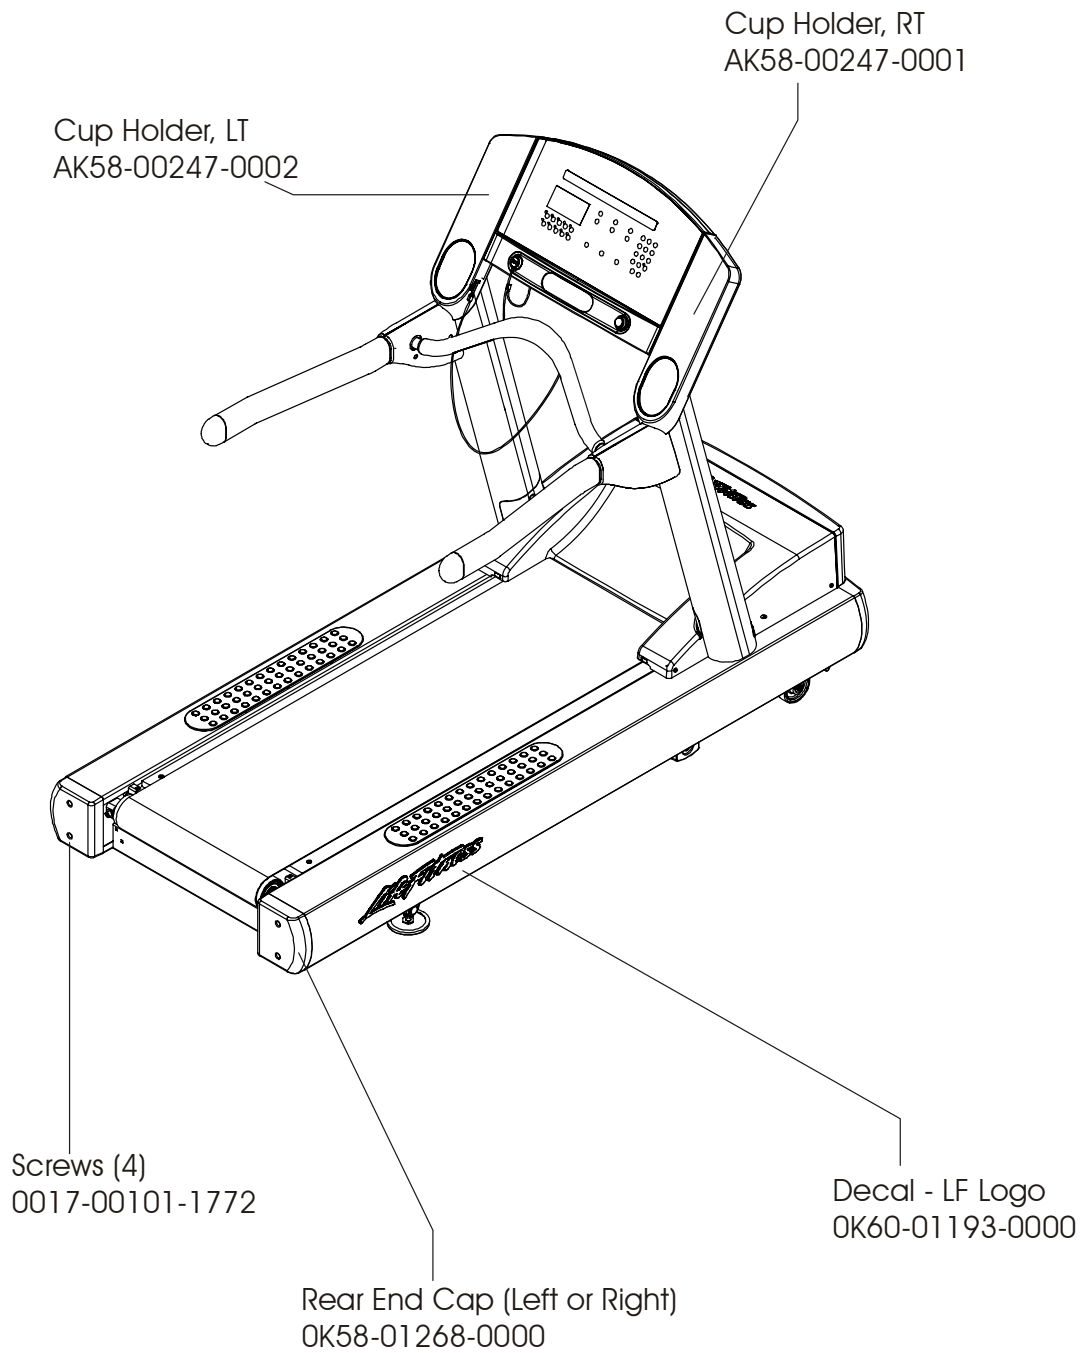

# LifeFitness

Arctic Silver 97TW Treadmill

Customer Support Services  
**PARTS MANUAL** rev 07 Feb 2008

Miscellaneous .....	3
Rear End Caps and Cup Holders.....	4
Scuff Pad, Tinsel and Frame Tag Board .....	5
Console and Related Components .....	6
Uprights, Handrails, and Ergo Bar .....	7
Motor Cover, Front Cover, and End Caps.....	8
Belt, Deck and Rear Roller.....	9
Lift Frame and Motor .....	10
Wax/Lift Assembly .....	11
Motor Controller Assembly.....	12
Drive Motor Assembly.....	13
Idler Arm Assembly and Static Brush.....	14
Leg Leveler Assembly.....	15
Front Roller Assembly .....	16
Ergo Bar With Lifepulse .....	17
Power Components Schematic .....	18
Cables .....	19

Description	Part No.
OPERATION MANUAL	M051-00K58-A177
SERVICE MANUAL	M051-00K58-A159
ACCESS PLATE ASSEMBLY CONTENTS: 1) CONNECTOR PLATE 2) F TYPE CONNECTOR	AK58-00329-0000 0K58-01392-0000 0017-00021-2846
COAX CABLE	AK32-00020-0002
POWER EXT. CABLE	AK32-00078-0001
HARDWARE BAG	AK58-00226-0000
TOUCH UP PAINT: SPRAY CAN .5 OZ BOTTLE W/APPLICATOR .33 OZ PEN	0017-00008-0204 0017-00008-0205 0017-00008-0206
INSTALLATION VIDEO	M051-00K58-A160
SERVICE VIDEO	M051-00K58-A161

Wax/Lift Assembly  
AK58-00243-0000

Description	Part No.
(100-120v) W/O FERRITE	AK60-00171-0000
(200-240v) W/O FERRITE	AK60-00171-0001
(100-120v) WITH FERRITE	AK60-00171-0002
(200-240v) WITH FERRITE	AK60-00171-0003