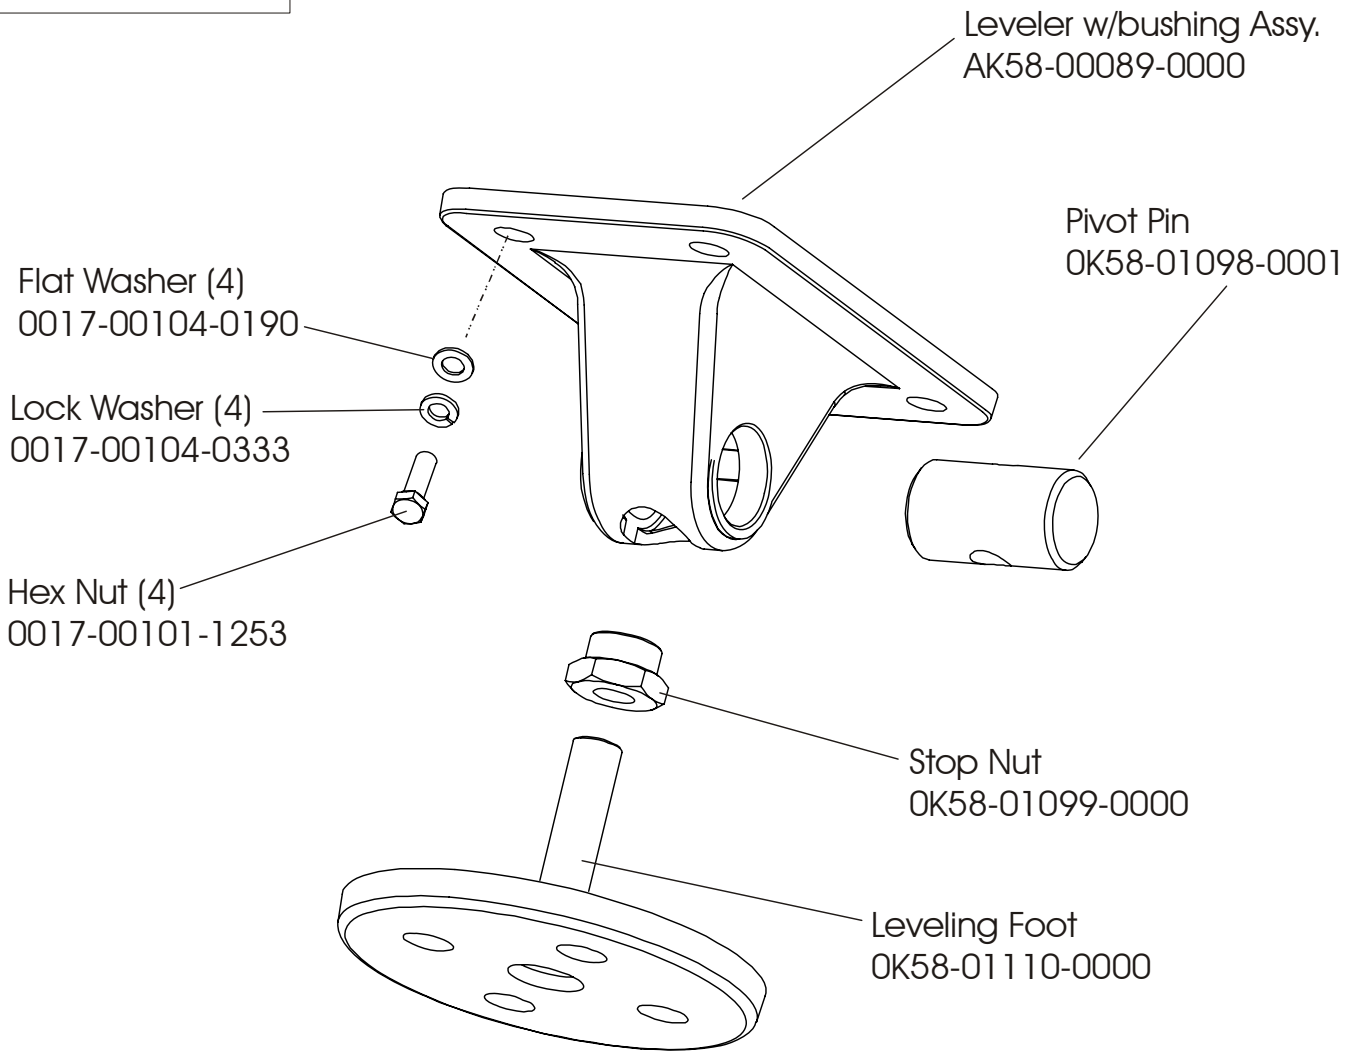

Leveler Assembly
AK58-00076-0000