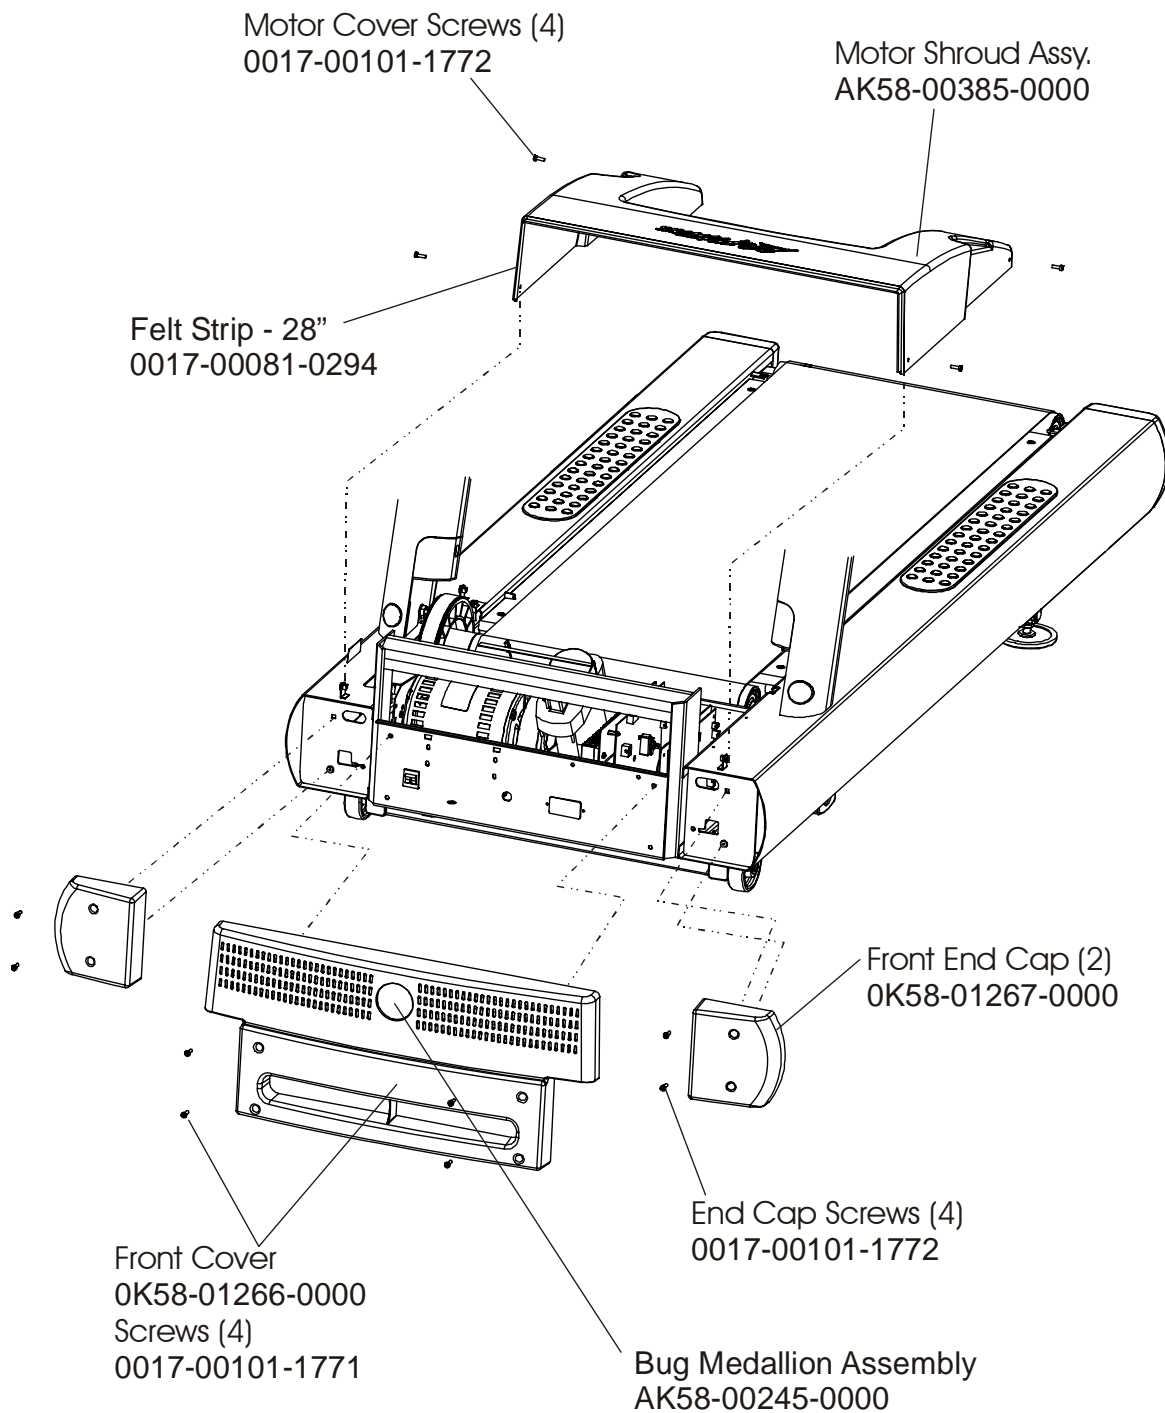

# LifeFitness

Arctic Silver 97TW Treadmill

Customer Support Services  
**PARTS MANUAL** rev 07 Feb 2008

Miscellaneous .....	3
Rear End Caps and Cup Holders.....	4
Scuff Pad, Tinsel and Frame Tag Board .....	5
Console and Related Components .....	6
Uprights, Handrails, and Ergo Bar .....	7
Motor Cover, Front Cover, and End Caps.....	8
Belt, Deck and Rear Roller.....	9
Lift Frame and Motor .....	10
Wax/Lift Assembly .....	11
Motor Controller Assembly.....	12
Drive Motor Assembly.....	13
Idler Arm Assembly and Static Brush.....	14
Leg Leveler Assembly.....	15
Front Roller Assembly .....	16
Ergo Bar With Lifepulse .....	17
Power Components Schematic .....	18
Cables .....	19

Description	Part No.
OPERATION MANUAL	M051-00K58-A177
SERVICE MANUAL	M051-00K58-A159
ACCESS PLATE ASSEMBLY CONTENTS: 1) CONNECTOR PLATE 2) F TYPE CONNECTOR	AK58-00329-0000 0K58-01392-0000 0017-00021-2846
COAX CABLE	AK32-00020-0002
POWER EXT. CABLE	AK32-00078-0001
HARDWARE BAG	AK58-00226-0000
TOUCH UP PAINT: SPRAY CAN .5 OZ BOTTLE W/APPLICATOR .33 OZ PEN	0017-00008-0204 0017-00008-0205 0017-00008-0206
INSTALLATION VIDEO	M051-00K58-A160
SERVICE VIDEO	M051-00K58-A161

Language	Part No.		
	Console Assembly	Overlay/Bezel/ Switch Assembly	Overlay
Eng/Met	AK58-00430-0001	AK58-00202-0001	OK58-01296-0001
Eng/Eur	AK58-00430-0002	AK58-00202-0001	OK58-01296-0001
German	AK58-00430-0003	AK58-00202-0003	OK58-01296-0003
Spanish	AK58-00430-0004	AK58-00202-0004	OK58-01296-0004
Japanese	AK58-00430-0006	AK58-00202-0006	OK58-01296-0006
French	AK58-00430-0007	AK58-00202-0007	OK58-01296-0007
Italian	AK58-00430-0008	AK58-00202-0008	OK58-01296-0008
Dutch	AK58-00430-0009	AK58-00202-0009	OK58-01296-0009
Portuguese	AK58-00430-0010	AK58-00202-0010	OK58-01296-0010
Chinese			OK58-01296-0011

Wax/Lift Assembly  
AK58-00243-0000

Description	Part No.
(100-120v) W/O FERRITE	AK60-00171-0000
(200-240v) W/O FERRITE	AK60-00171-0001
(100-120v) WITH FERRITE	AK60-00171-0002
(200-240v) WITH FERRITE	AK60-00171-0003