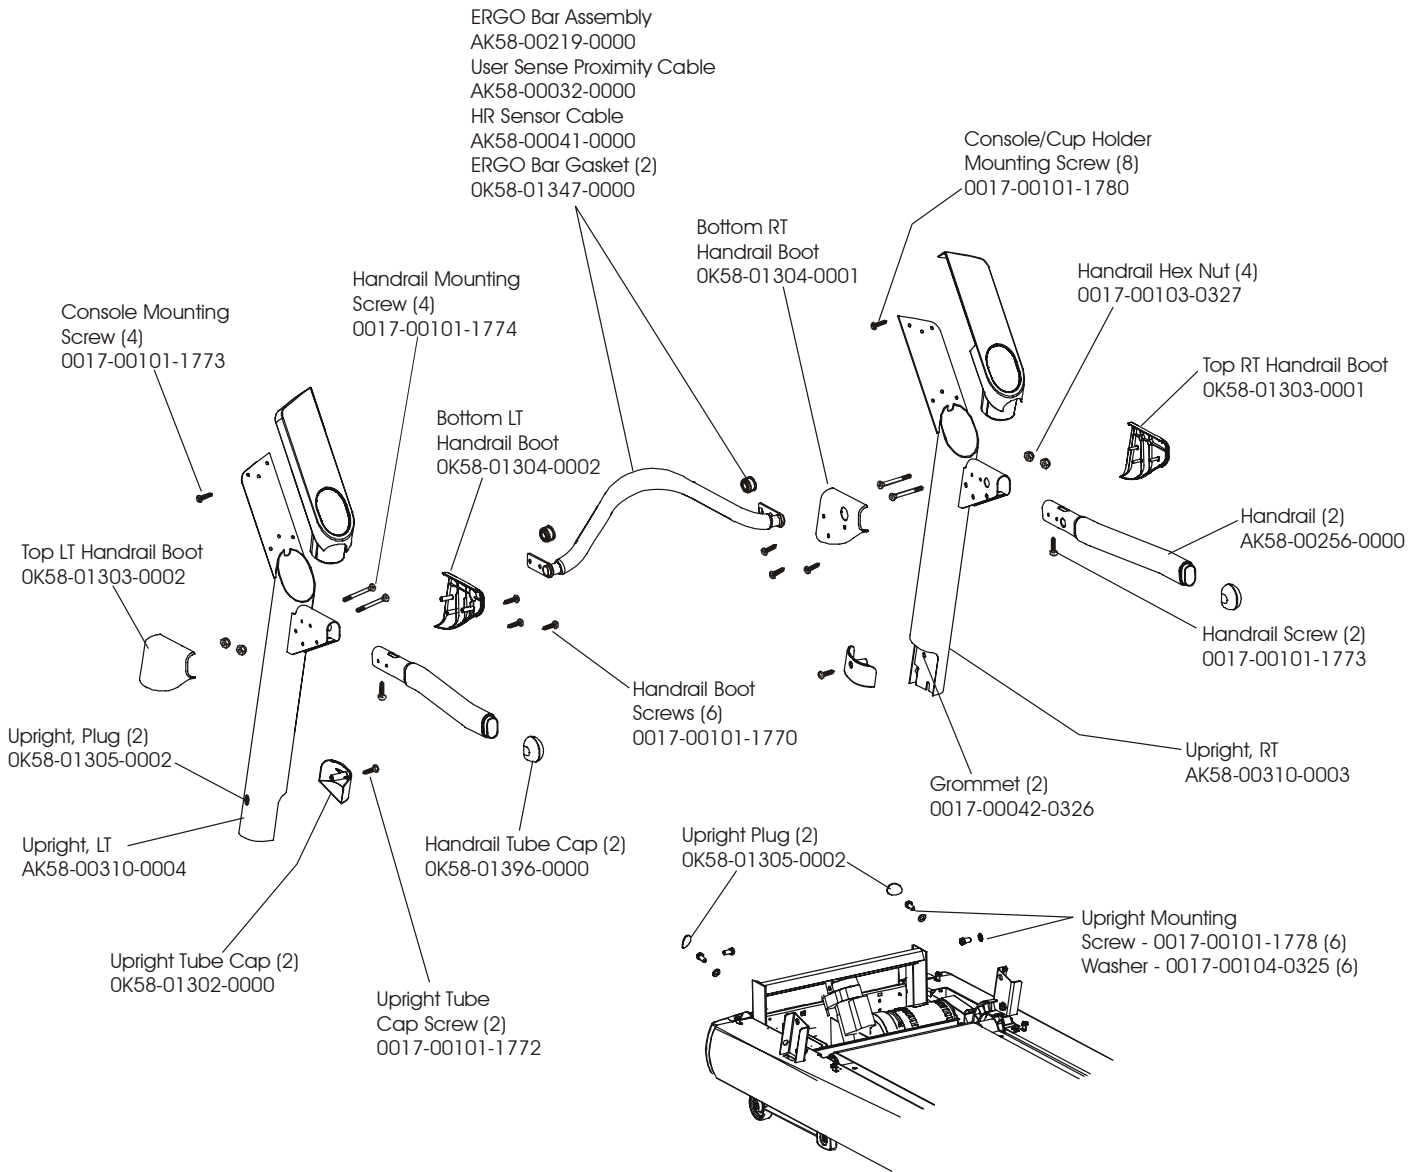

# LifeFitness

Arctic Silver 97TW Treadmill

Customer Support Services  
**PARTS MANUAL** rev 07 Feb 2008

Miscellaneous .....	3
Rear End Caps and Cup Holders.....	4
Scuff Pad, Tinsel and Frame Tag Board .....	5
Console and Related Components .....	6
Uprights, Handrails, and Ergo Bar .....	7
Motor Cover, Front Cover, and End Caps.....	8
Belt, Deck and Rear Roller.....	9
Lift Frame and Motor .....	10
Wax/Lift Assembly .....	11
Motor Controller Assembly.....	12
Drive Motor Assembly.....	13
Idler Arm Assembly and Static Brush.....	14
Leg Leveler Assembly.....	15
Front Roller Assembly .....	16
Ergo Bar With Lifepulse .....	17
Power Components Schematic .....	18
Cables .....	19

Description	Part No.
OPERATION MANUAL	M051-00K58-A177
SERVICE MANUAL	M051-00K58-A159
ACCESS PLATE ASSEMBLY CONTENTS: 1) CONNECTOR PLATE 2) F TYPE CONNECTOR	AK58-00329-0000 0K58-01392-0000 0017-00021-2846
COAX CABLE	AK32-00020-0002
POWER EXT. CABLE	AK32-00078-0001
HARDWARE BAG	AK58-00226-0000
TOUCH UP PAINT: SPRAY CAN .5 OZ BOTTLE W/APPLICATOR .33 OZ PEN	0017-00008-0204 0017-00008-0205 0017-00008-0206
INSTALLATION VIDEO	M051-00K58-A160
SERVICE VIDEO	M051-00K58-A161

Wax/Lift Assembly  
AK58-00243-0000

Description	Part No.
(100-120v) W/O FERRITE	AK60-00171-0000
(200-240v) W/O FERRITE	AK60-00171-0001
(100-120v) WITH FERRITE	AK60-00171-0002
(200-240v) WITH FERRITE	AK60-00171-0003

Drive Motor Assembly  
AK58-00172-0000

Leveler Assembly  
AK58-00076-0000

Front Roller Assembly  
AK58-00067-0000