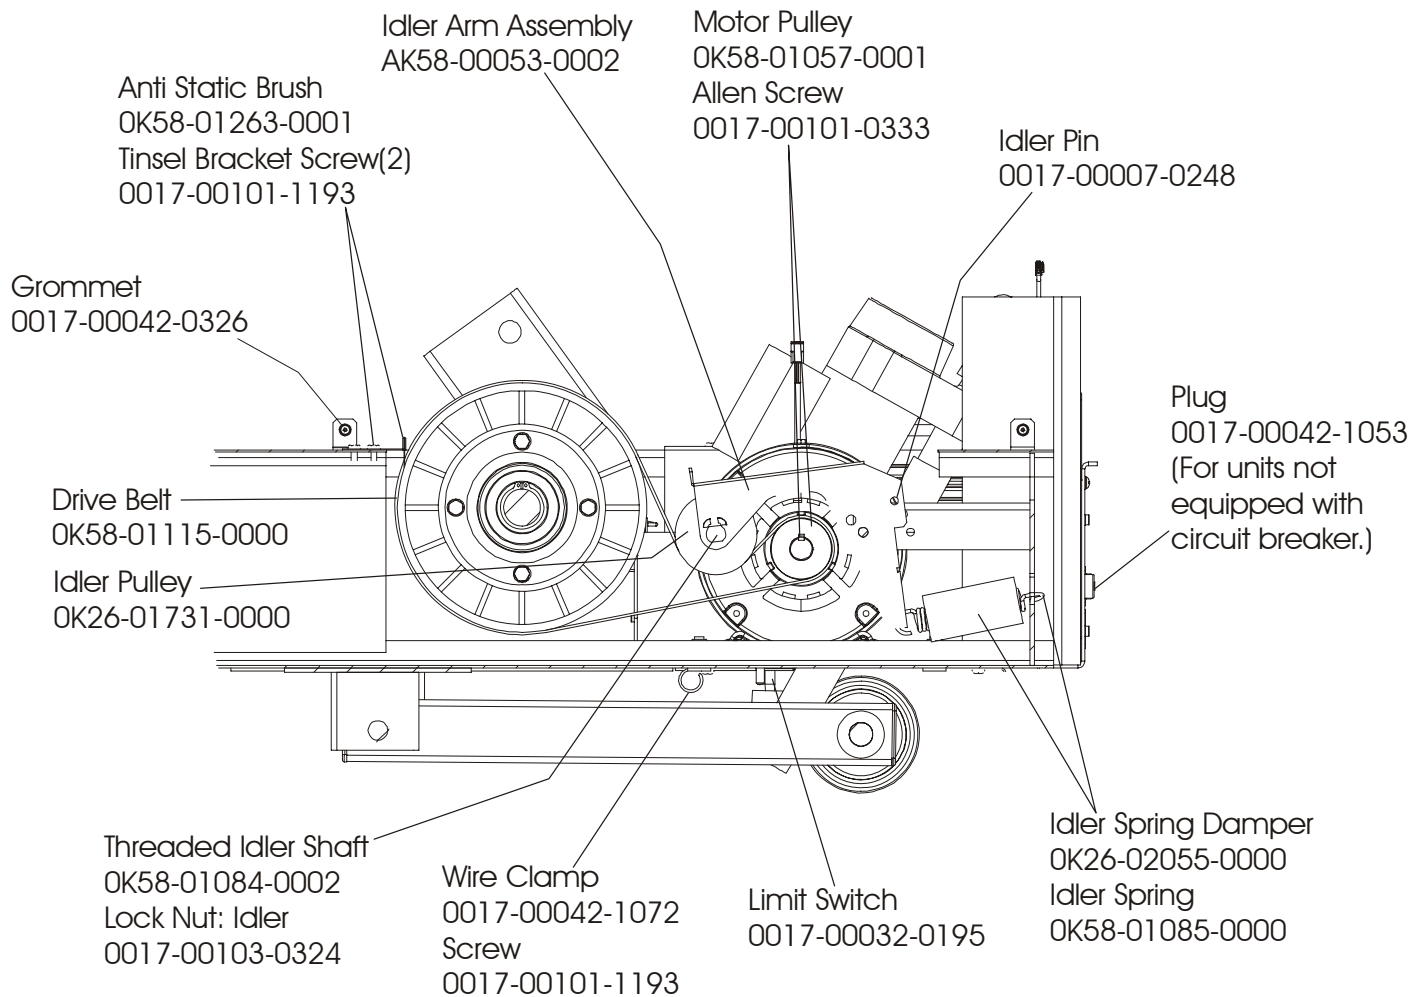

Description	Part No.
OPERATION MANUAL	M051-00K58-A177
SERVICE MANUAL	M051-00K58-A159
ACCESS PLATE ASSEMBLY CONTENTS: 1) CONNECTOR PLATE 2) F TYPE CONNECTOR	AK58-00329-0000 0K58-01392-0000 0017-00021-2846
COAX CABLE	AK32-00020-0002
POWER EXT. CABLE	AK32-00078-0001
HARDWARE BAG	AK58-00226-0000
TOUCH UP PAINT: SPRAY CAN .5 OZ BOTTLE W/APPLICATOR .33 OZ PEN	0017-00008-0204 0017-00008-0205 0017-00008-0206
INSTALLATION VIDEO	M051-00K58-A160
SERVICE VIDEO	M051-00K58-A161

Wax/Lift Assembly  
AK58-00243-0000

Description	Part No.
(100-120v) W/O FERRITE	AK60-00171-0000
(200-240v) W/O FERRITE	AK60-00171-0001
(100-120v) WITH FERRITE	AK60-00171-0002
(200-240v) WITH FERRITE	AK60-00171-0003

Drive Motor Assembly  
AK58-00172-0000

Leveler Assembly  
AK58-00076-0000

Front Roller Assembly  
AK58-00067-0000