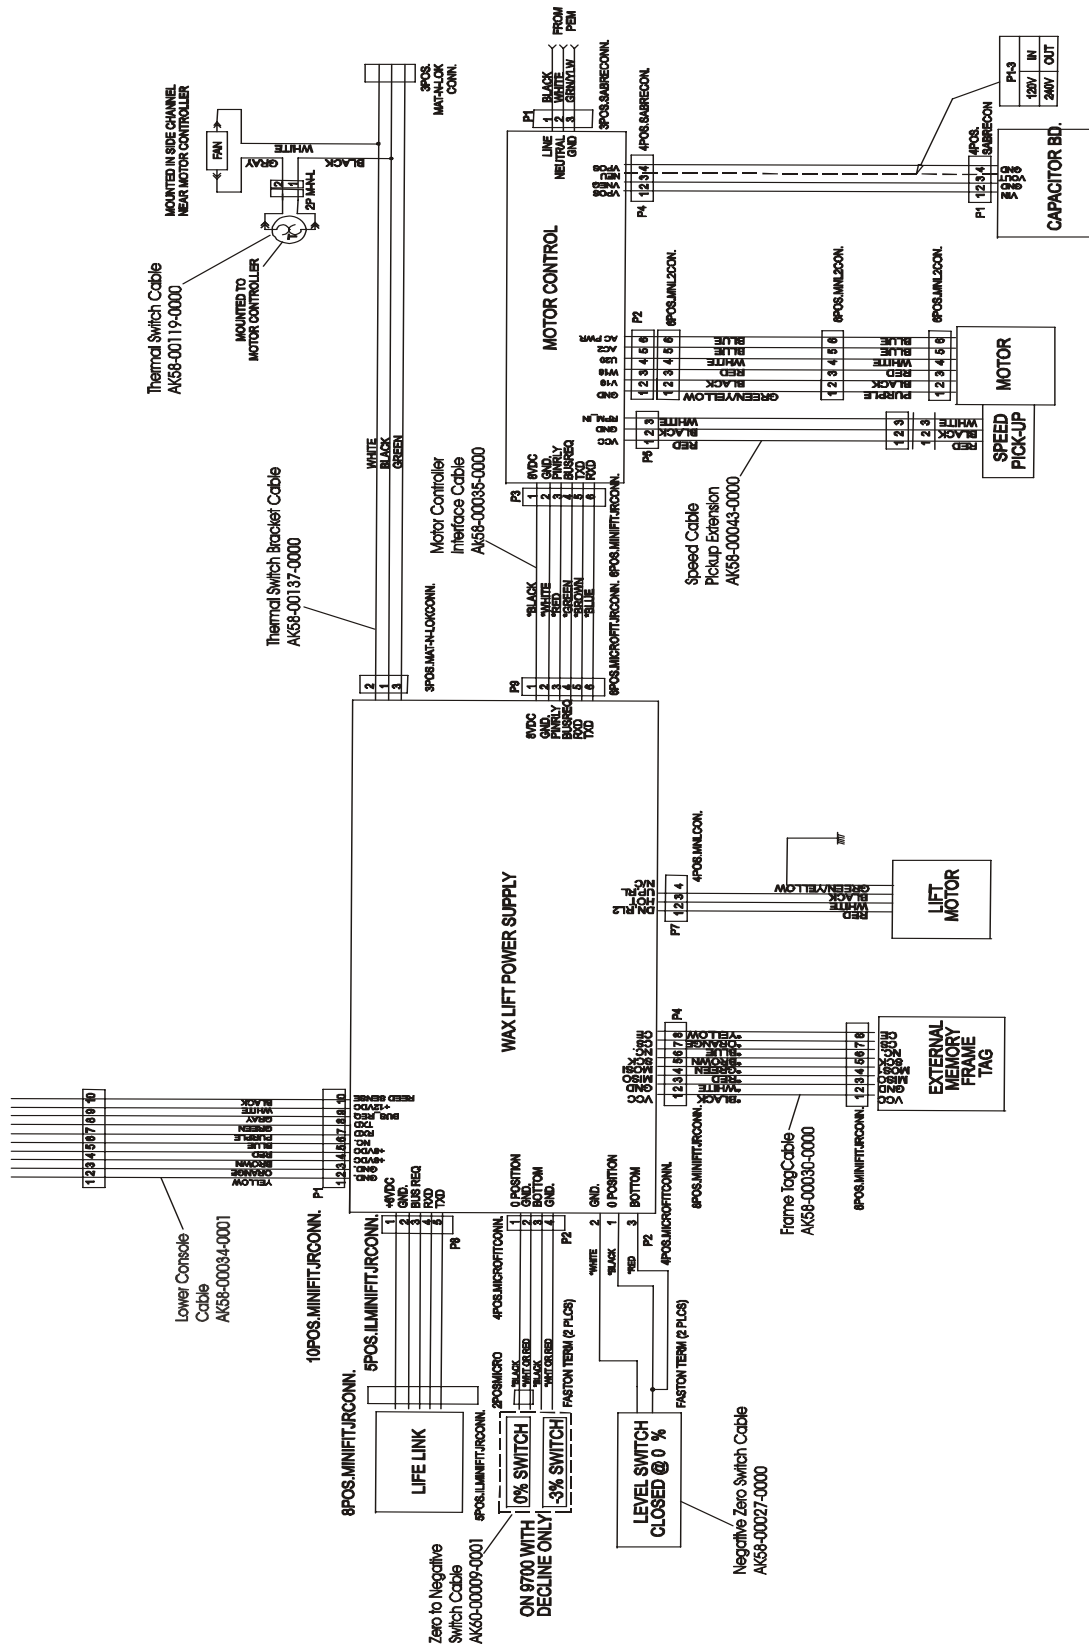

Description	Part No.
OPERATION MANUAL	M051-00K58-A177
SERVICE MANUAL	M051-00K58-A159
ACCESS PLATE ASSEMBLY CONTENTS: 1) CONNECTOR PLATE 2) F TYPE CONNECTOR	AK58-00329-0000 0K58-01392-0000 0017-00021-2846
COAX CABLE	AK32-00020-0002
POWER EXT. CABLE	AK32-00078-0001
HARDWARE BAG	AK58-00226-0000
TOUCH UP PAINT: SPRAY CAN .5 OZ BOTTLE W/APPLICATOR .33 OZ PEN	0017-00008-0204 0017-00008-0205 0017-00008-0206
INSTALLATION VIDEO	M051-00K58-A160
SERVICE VIDEO	M051-00K58-A161

Wax/Lift Assembly  
AK58-00243-0000

Description	Part No.
(100-120v) W/O FERRITE	AK60-00171-0000
(200-240v) W/O FERRITE	AK60-00171-0001
(100-120v) WITH FERRITE	AK60-00171-0002
(200-240v) WITH FERRITE	AK60-00171-0003

Drive Motor Assembly  
AK58-00172-0000

Leveler Assembly  
AK58-00076-0000

Front Roller Assembly  
AK58-00067-0000