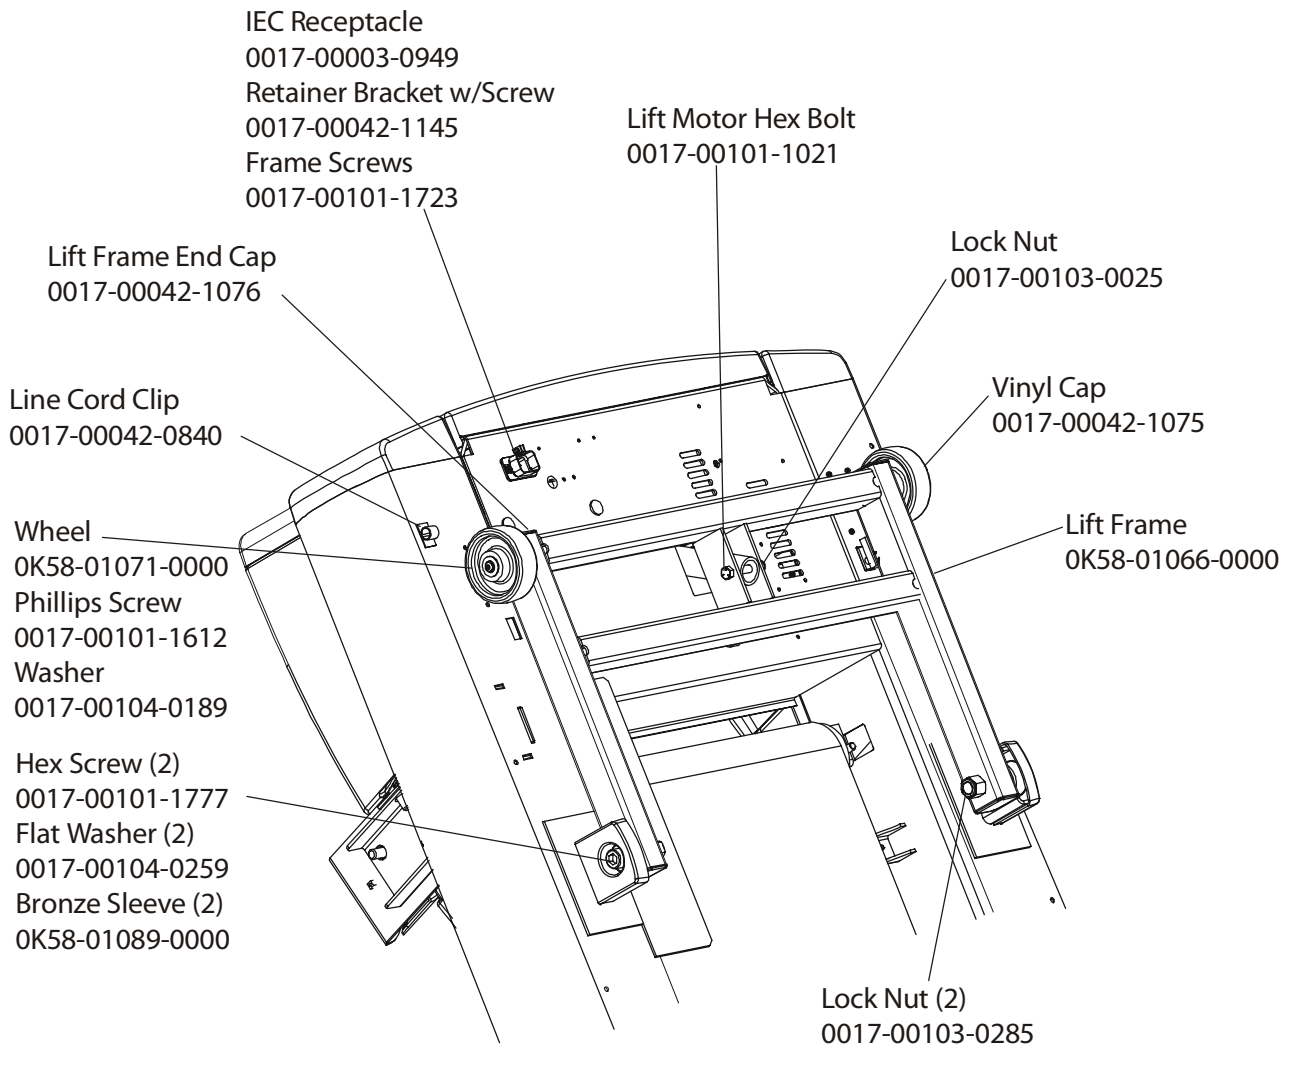

# LifeFitness

Arctic Silver 97TW Treadmill

Customer Support Services  
**PARTS MANUAL** rev 07 Feb 2008

Miscellaneous .....	3
Rear End Caps and Cup Holders.....	4
Scuff Pad, Tinsel and Frame Tag Board .....	5
Console and Related Components .....	6
Uprights, Handrails, and Ergo Bar .....	7
Motor Cover, Front Cover, and End Caps.....	8
Belt, Deck and Rear Roller.....	9
Lift Frame and Motor .....	10
Wax/Lift Assembly .....	11
Motor Controller Assembly.....	12
Drive Motor Assembly.....	13
Idler Arm Assembly and Static Brush.....	14
Leg Leveler Assembly.....	15
Front Roller Assembly .....	16
Ergo Bar With Lifepulse .....	17
Power Components Schematic .....	18
Cables .....	19

Description	Part No.
OPERATION MANUAL	M051-00K58-A177
SERVICE MANUAL	M051-00K58-A159
ACCESS PLATE ASSEMBLY CONTENTS: 1) CONNECTOR PLATE 2) F TYPE CONNECTOR	AK58-00329-0000 0K58-01392-0000 0017-00021-2846
COAX CABLE	AK32-00020-0002
POWER EXT. CABLE	AK32-00078-0001
HARDWARE BAG	AK58-00226-0000
TOUCH UP PAINT: SPRAY CAN .5 OZ BOTTLE W/APPLICATOR .33 OZ PEN	0017-00008-0204 0017-00008-0205 0017-00008-0206
INSTALLATION VIDEO	M051-00K58-A160
SERVICE VIDEO	M051-00K58-A161

Wax/Lift Assembly  
AK58-00243-0000

Description	Part No.
(100-120v) W/O FERRITE	AK60-00171-0000
(200-240v) W/O FERRITE	AK60-00171-0001
(100-120v) WITH FERRITE	AK60-00171-0002
(200-240v) WITH FERRITE	AK60-00171-0003