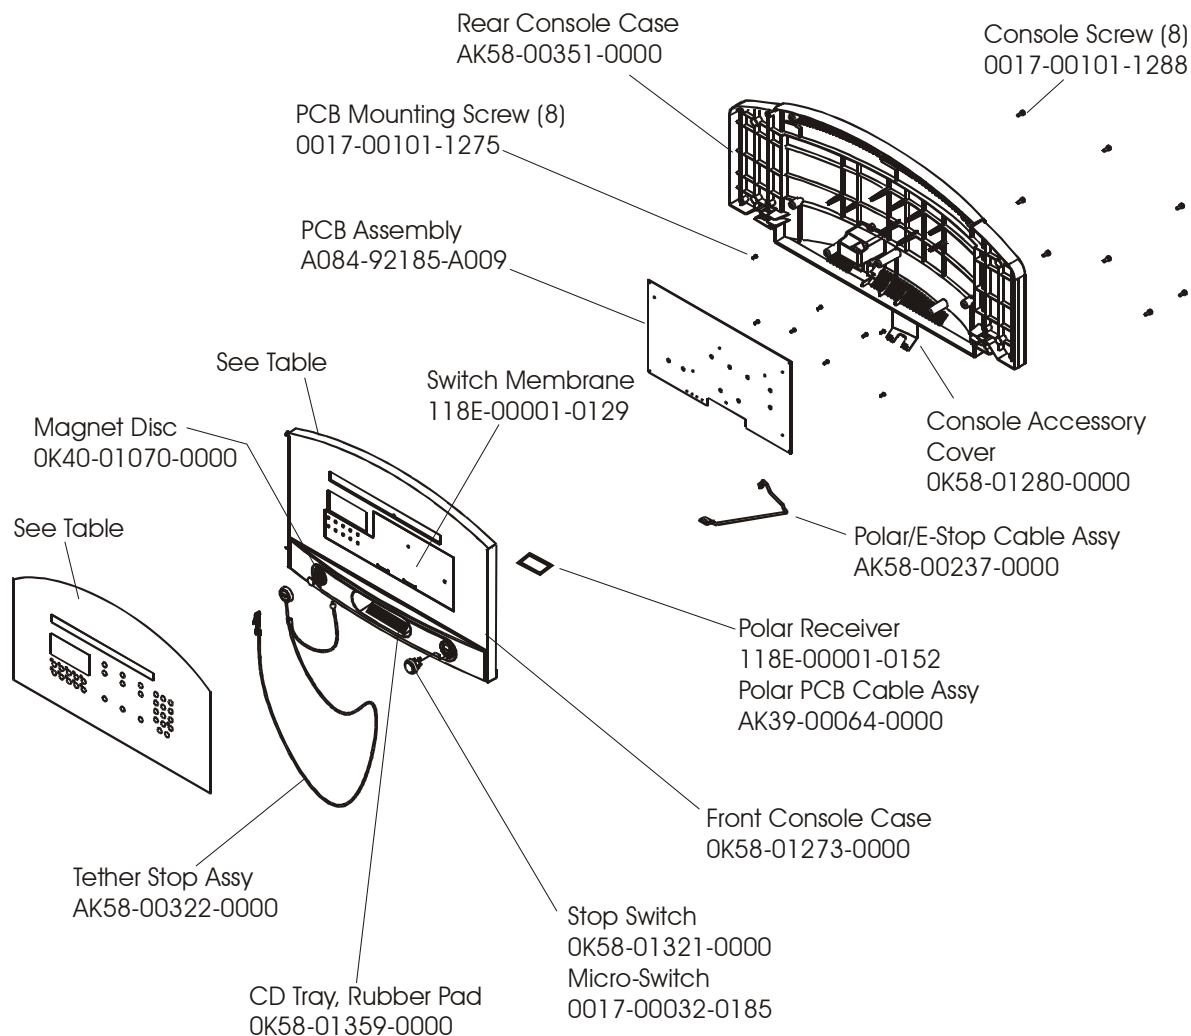

# LifeFitness

Arctic Silver 97TW Treadmill

Customer Support Services  
**PARTS MANUAL** rev 07 Feb 2008

Miscellaneous .....	3
Rear End Caps and Cup Holders.....	4
Scuff Pad, Tinsel and Frame Tag Board .....	5
Console and Related Components .....	6
Uprights, Handrails, and Ergo Bar .....	7
Motor Cover, Front Cover, and End Caps.....	8
Belt, Deck and Rear Roller.....	9
Lift Frame and Motor .....	10
Wax/Lift Assembly .....	11
Motor Controller Assembly.....	12
Drive Motor Assembly.....	13
Idler Arm Assembly and Static Brush.....	14
Leg Leveler Assembly.....	15
Front Roller Assembly .....	16
Ergo Bar With Lifepulse .....	17
Power Components Schematic .....	18
Cables .....	19

Description	Part No.
OPERATION MANUAL	M051-00K58-A177
SERVICE MANUAL	M051-00K58-A159
ACCESS PLATE ASSEMBLY CONTENTS: 1) CONNECTOR PLATE 2) F TYPE CONNECTOR	AK58-00329-0000 0K58-01392-0000 0017-00021-2846
COAX CABLE	AK32-00020-0002
POWER EXT. CABLE	AK32-00078-0001
HARDWARE BAG	AK58-00226-0000
TOUCH UP PAINT: SPRAY CAN .5 OZ BOTTLE W/APPLICATOR .33 OZ PEN	0017-00008-0204 0017-00008-0205 0017-00008-0206
INSTALLATION VIDEO	M051-00K58-A160
SERVICE VIDEO	M051-00K58-A161

Language	Part No.		
	Console Assembly	Overlay/Bezel/ Switch Assembly	Overlay
Eng/Met	AK58-00430-0001	AK58-00202-0001	OK58-01296-0001
Eng/Eur	AK58-00430-0002	AK58-00202-0001	OK58-01296-0001
German	AK58-00430-0003	AK58-00202-0003	OK58-01296-0003
Spanish	AK58-00430-0004	AK58-00202-0004	OK58-01296-0004
Japanese	AK58-00430-0006	AK58-00202-0006	OK58-01296-0006
French	AK58-00430-0007	AK58-00202-0007	OK58-01296-0007
Italian	AK58-00430-0008	AK58-00202-0008	OK58-01296-0008
Dutch	AK58-00430-0009	AK58-00202-0009	OK58-01296-0009
Portuguese	AK58-00430-0010	AK58-00202-0010	OK58-01296-0010
Chinese			OK58-01296-0011

Wax/Lift Assembly  
AK58-00243-0000

Description	Part No.
(100-120v) W/O FERRITE	AK60-00171-0000
(200-240v) W/O FERRITE	AK60-00171-0001
(100-120v) WITH FERRITE	AK60-00171-0002
(200-240v) WITH FERRITE	AK60-00171-0003