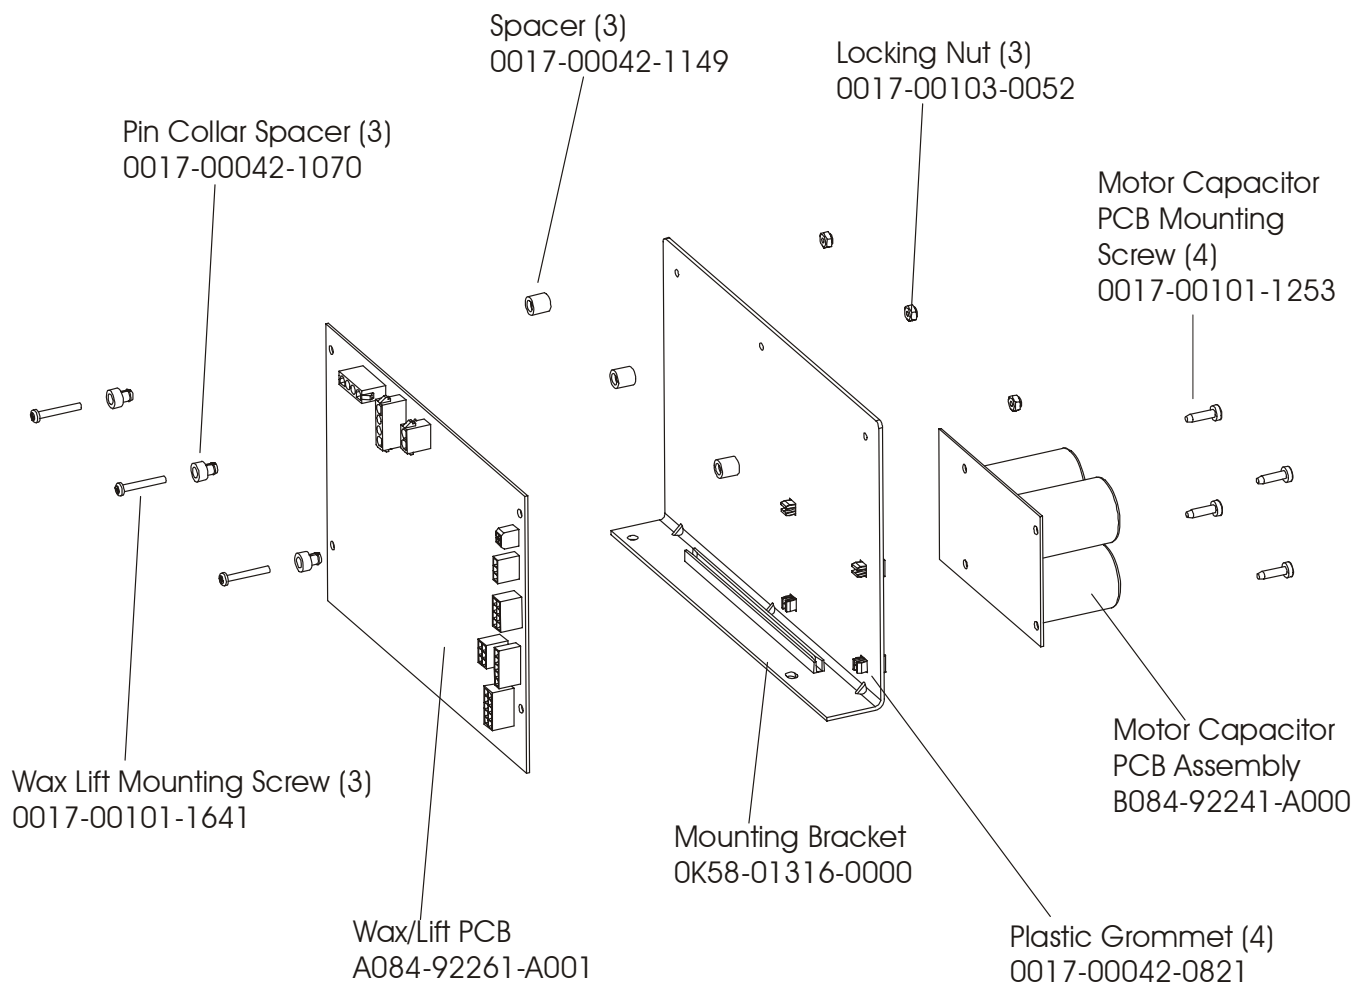

# LifeFitness

Arctic Silver 97TW Treadmill

Customer Support Services  
**PARTS MANUAL** rev 07 Feb 2008

Miscellaneous .....	3
Rear End Caps and Cup Holders.....	4
Scuff Pad, Tinsel and Frame Tag Board .....	5
Console and Related Components .....	6
Uprights, Handrails, and Ergo Bar .....	7
Motor Cover, Front Cover, and End Caps.....	8
Belt, Deck and Rear Roller.....	9
Lift Frame and Motor .....	10
Wax/Lift Assembly .....	11
Motor Controller Assembly.....	12
Drive Motor Assembly.....	13
Idler Arm Assembly and Static Brush.....	14
Leg Leveler Assembly.....	15
Front Roller Assembly .....	16
Ergo Bar With Lifepulse .....	17
Power Components Schematic .....	18
Cables .....	19

Description	Part No.
OPERATION MANUAL	M051-00K58-A177
SERVICE MANUAL	M051-00K58-A159
ACCESS PLATE ASSEMBLY CONTENTS: 1) CONNECTOR PLATE 2) F TYPE CONNECTOR	AK58-00329-0000 0K58-01392-0000 0017-00021-2846
COAX CABLE	AK32-00020-0002
POWER EXT. CABLE	AK32-00078-0001
HARDWARE BAG	AK58-00226-0000
TOUCH UP PAINT: SPRAY CAN .5 OZ BOTTLE W/APPLICATOR .33 OZ PEN	0017-00008-0204 0017-00008-0205 0017-00008-0206
INSTALLATION VIDEO	M051-00K58-A160
SERVICE VIDEO	M051-00K58-A161

Language	Part No.		
	Console Assembly	Overlay/Bezel/ Switch Assembly	Overlay
Eng/Met	AK58-00430-0001	AK58-00202-0001	OK58-01296-0001
Eng/Eur	AK58-00430-0002	AK58-00202-0001	OK58-01296-0001
German	AK58-00430-0003	AK58-00202-0003	OK58-01296-0003
Spanish	AK58-00430-0004	AK58-00202-0004	OK58-01296-0004
Japanese	AK58-00430-0006	AK58-00202-0006	OK58-01296-0006
French	AK58-00430-0007	AK58-00202-0007	OK58-01296-0007
Italian	AK58-00430-0008	AK58-00202-0008	OK58-01296-0008
Dutch	AK58-00430-0009	AK58-00202-0009	OK58-01296-0009
Portuguese	AK58-00430-0010	AK58-00202-0010	OK58-01296-0010
Chinese			OK58-01296-0011

Wax/Lift Assembly  
AK58-00243-0000

Description	Part No.
(100-120v) W/O FERRITE	AK60-00171-0000
(200-240v) W/O FERRITE	AK60-00171-0001
(100-120v) WITH FERRITE	AK60-00171-0002
(200-240v) WITH FERRITE	AK60-00171-0003