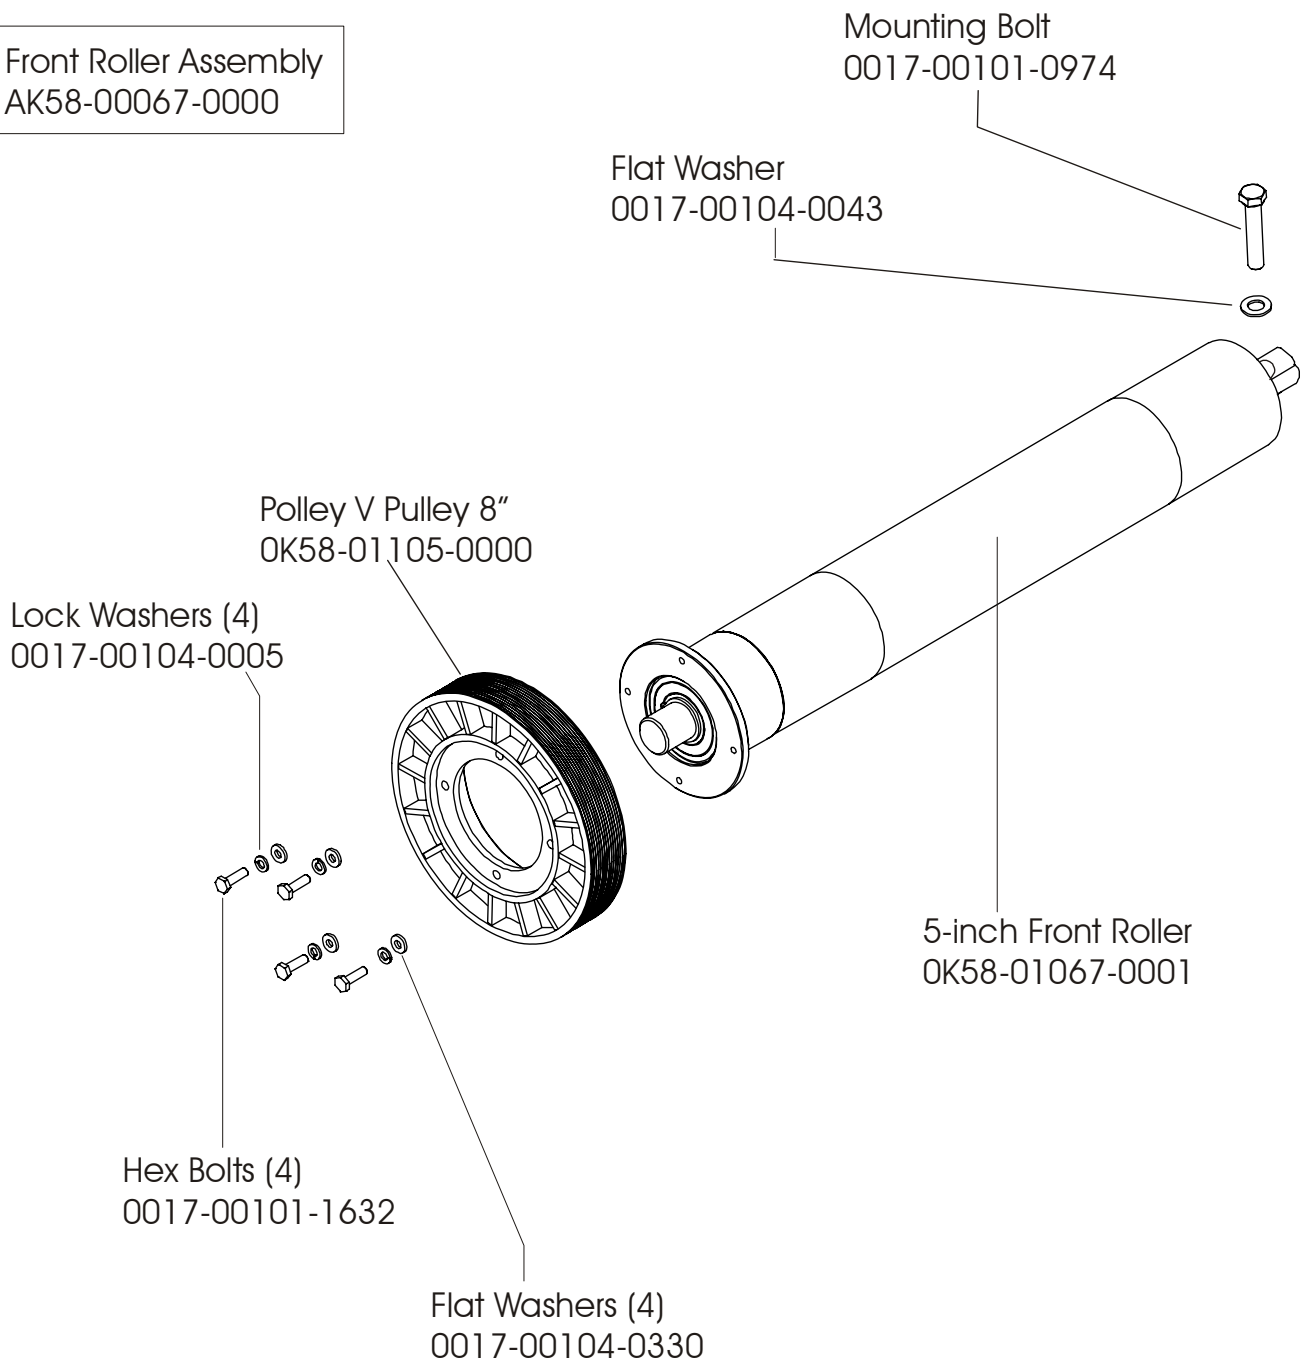

Description	Part No.
OPERATION MANUAL	M051-00K58-A177
SERVICE MANUAL	M051-00K58-A159
ACCESS PLATE ASSEMBLY CONTENTS: 1) CONNECTOR PLATE 2) F TYPE CONNECTOR	AK58-00329-0000 0K58-01392-0000 0017-00021-2846
COAX CABLE	AK32-00020-0002
POWER EXT. CABLE	AK32-00078-0001
HARDWARE BAG	AK58-00226-0000
TOUCH UP PAINT: SPRAY CAN .5 OZ BOTTLE W/APPLICATOR .33 OZ PEN	0017-00008-0204 0017-00008-0205 0017-00008-0206
INSTALLATION VIDEO	M051-00K58-A160
SERVICE VIDEO	M051-00K58-A161

Wax/Lift Assembly  
AK58-00243-0000

Description	Part No.
(100-120v) W/O FERRITE	AK60-00171-0000
(200-240v) W/O FERRITE	AK60-00171-0001
(100-120v) WITH FERRITE	AK60-00171-0002
(200-240v) WITH FERRITE	AK60-00171-0003

Drive Motor Assembly  
AK58-00172-0000

Leveler Assembly  
AK58-00076-0000

Front Roller Assembly  
AK58-00067-0000