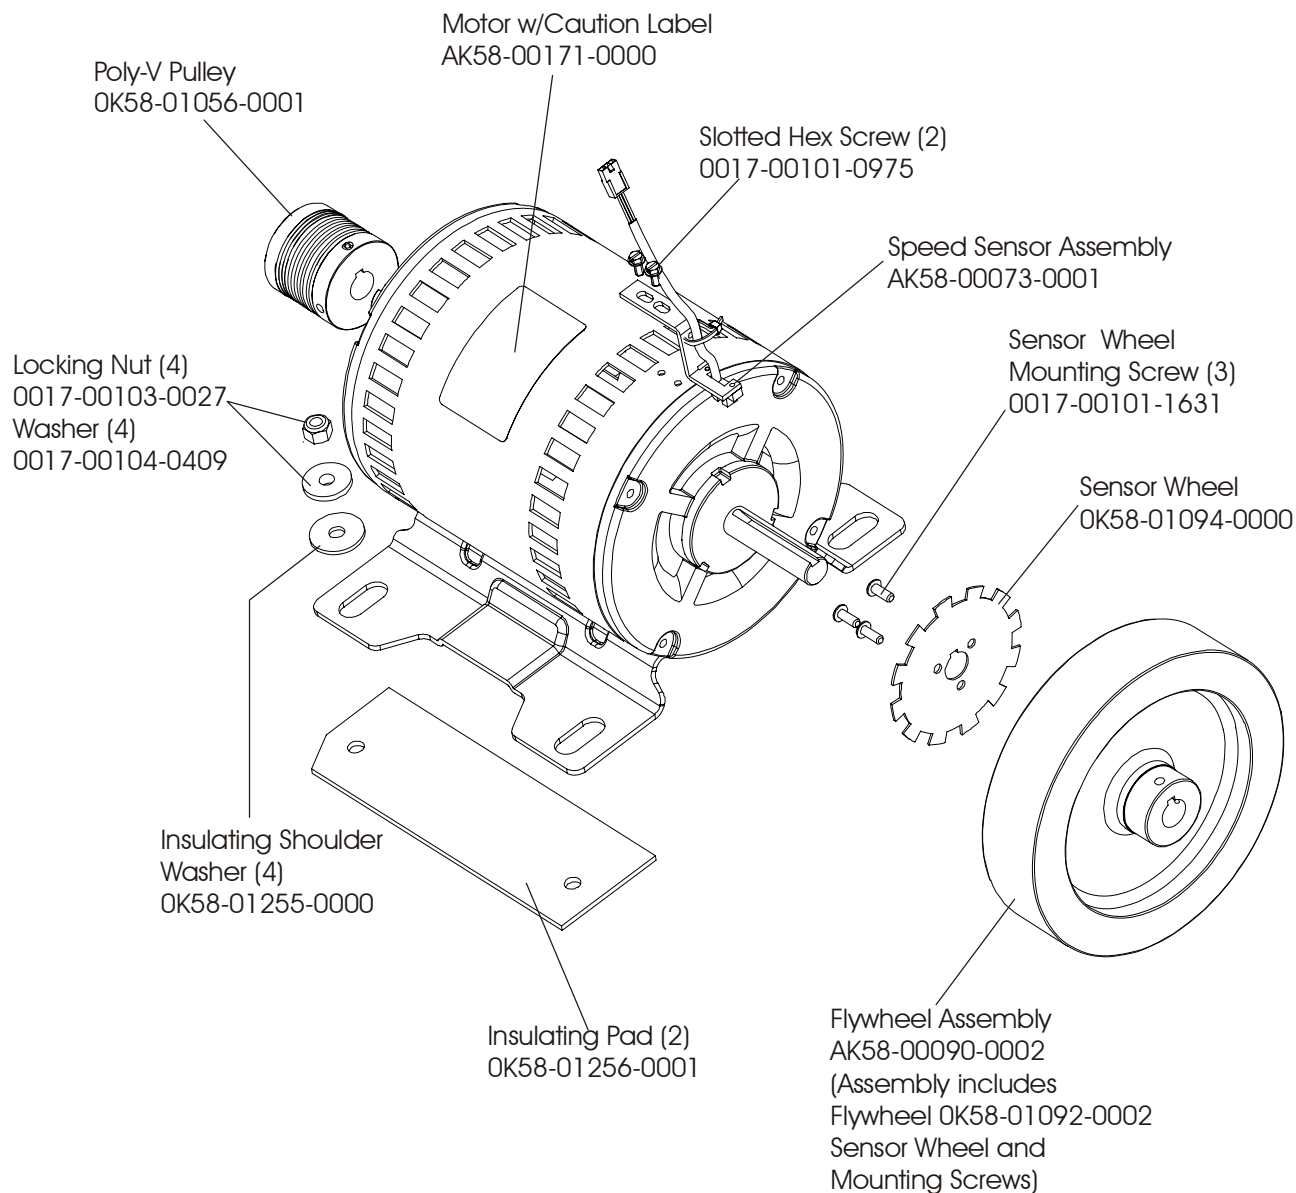

Drive Motor Assembly
AK58-00172-0000