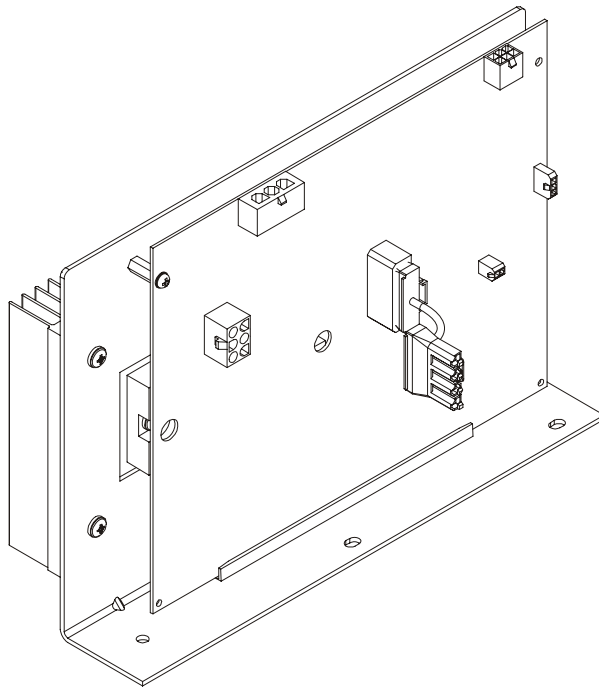

Description	Part No.
OPERATION MANUAL	M051-00K58-A177
SERVICE MANUAL	M051-00K58-A159
ACCESS PLATE ASSEMBLY CONTENTS: 1) CONNECTOR PLATE 2) F TYPE CONNECTOR	AK58-00329-0000 0K58-01392-0000 0017-00021-2846
COAX CABLE	AK32-00020-0002
POWER EXT. CABLE	AK32-00078-0001
HARDWARE BAG	AK58-00226-0000
TOUCH UP PAINT: SPRAY CAN .5 OZ BOTTLE W/APPLICATOR .33 OZ PEN	0017-00008-0204 0017-00008-0205 0017-00008-0206
INSTALLATION VIDEO	M051-00K58-A160
SERVICE VIDEO	M051-00K58-A161

Language	Part No.		
	Console Assembly	Overlay/Bezel/ Switch Assembly	Overlay
Eng/Met	AK58-00430-0001	AK58-00202-0001	OK58-01296-0001
Eng/Eur	AK58-00430-0002	AK58-00202-0001	OK58-01296-0001
German	AK58-00430-0003	AK58-00202-0003	OK58-01296-0003
Spanish	AK58-00430-0004	AK58-00202-0004	OK58-01296-0004
Japanese	AK58-00430-0006	AK58-00202-0006	OK58-01296-0006
French	AK58-00430-0007	AK58-00202-0007	OK58-01296-0007
Italian	AK58-00430-0008	AK58-00202-0008	OK58-01296-0008
Dutch	AK58-00430-0009	AK58-00202-0009	OK58-01296-0009
Portuguese	AK58-00430-0010	AK58-00202-0010	OK58-01296-0010
Chinese			OK58-01296-0011

Wax/Lift Assembly  
AK58-00243-0000

Description	Part No.
(100-120v) W/O FERRITE	AK60-00171-0000
(200-240v) W/O FERRITE	AK60-00171-0001
(100-120v) WITH FERRITE	AK60-00171-0002
(200-240v) WITH FERRITE	AK60-00171-0003