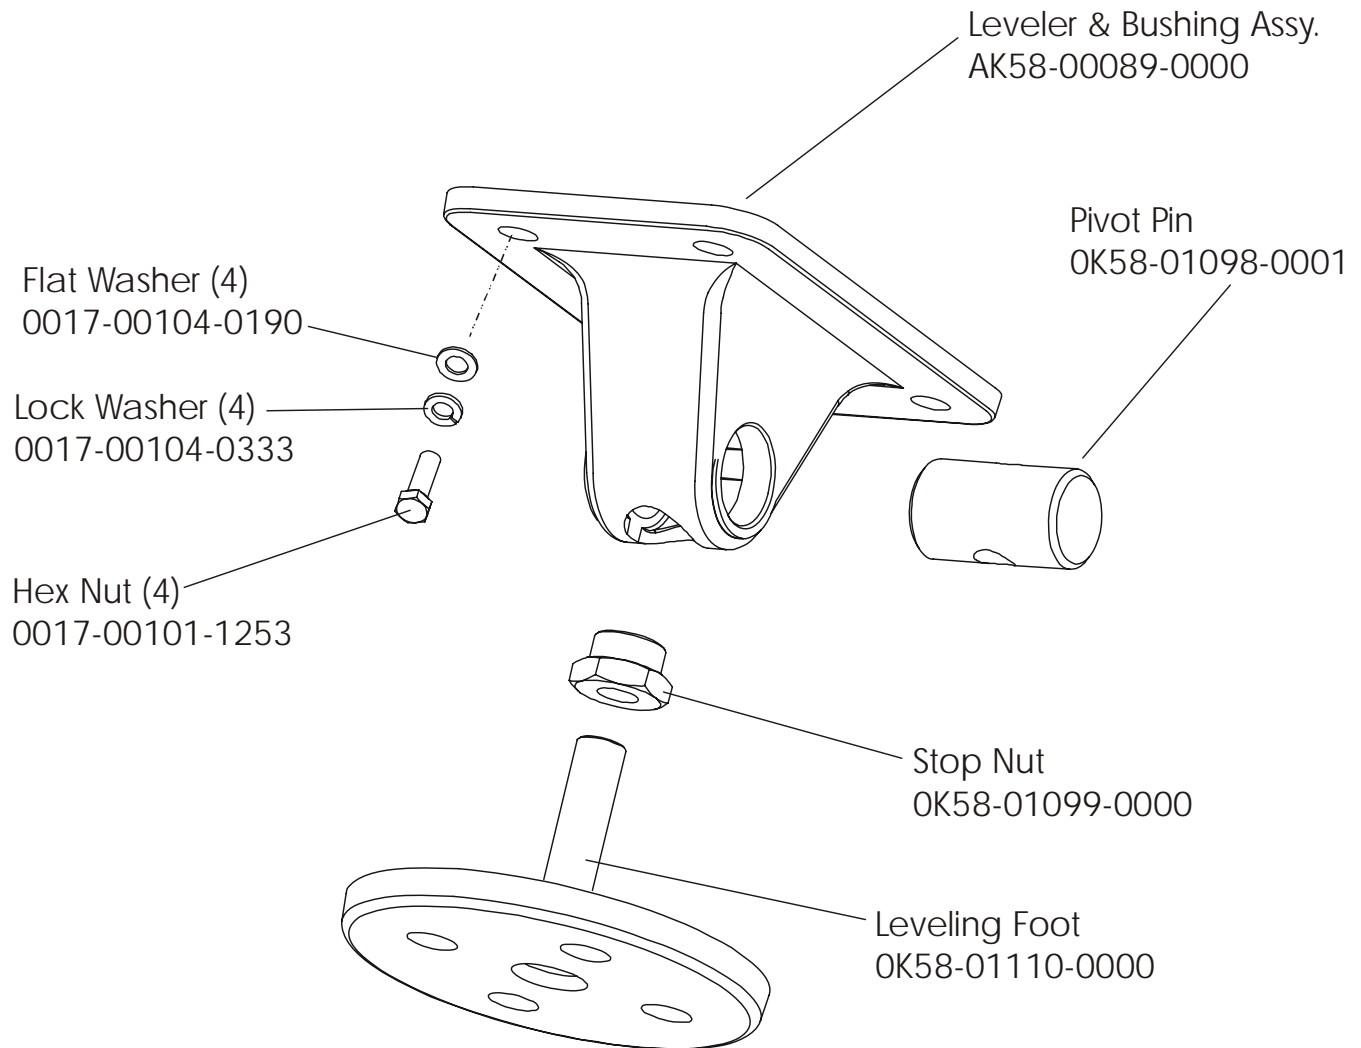

S/N ATV100000 and UP

ARCTIC SILVER 97Ti
Front Roller Assembly – AK58-00067-0000

97T-0XXX-03
S/N ATV100000 and UP

ARCTIC SILVER 97Ti
Ergo Bar w/Lifepulse

97T-0XXX-03
S/N ATV100000 and UP

ARCTIC SILVER 97Ti

Power Components Schematic