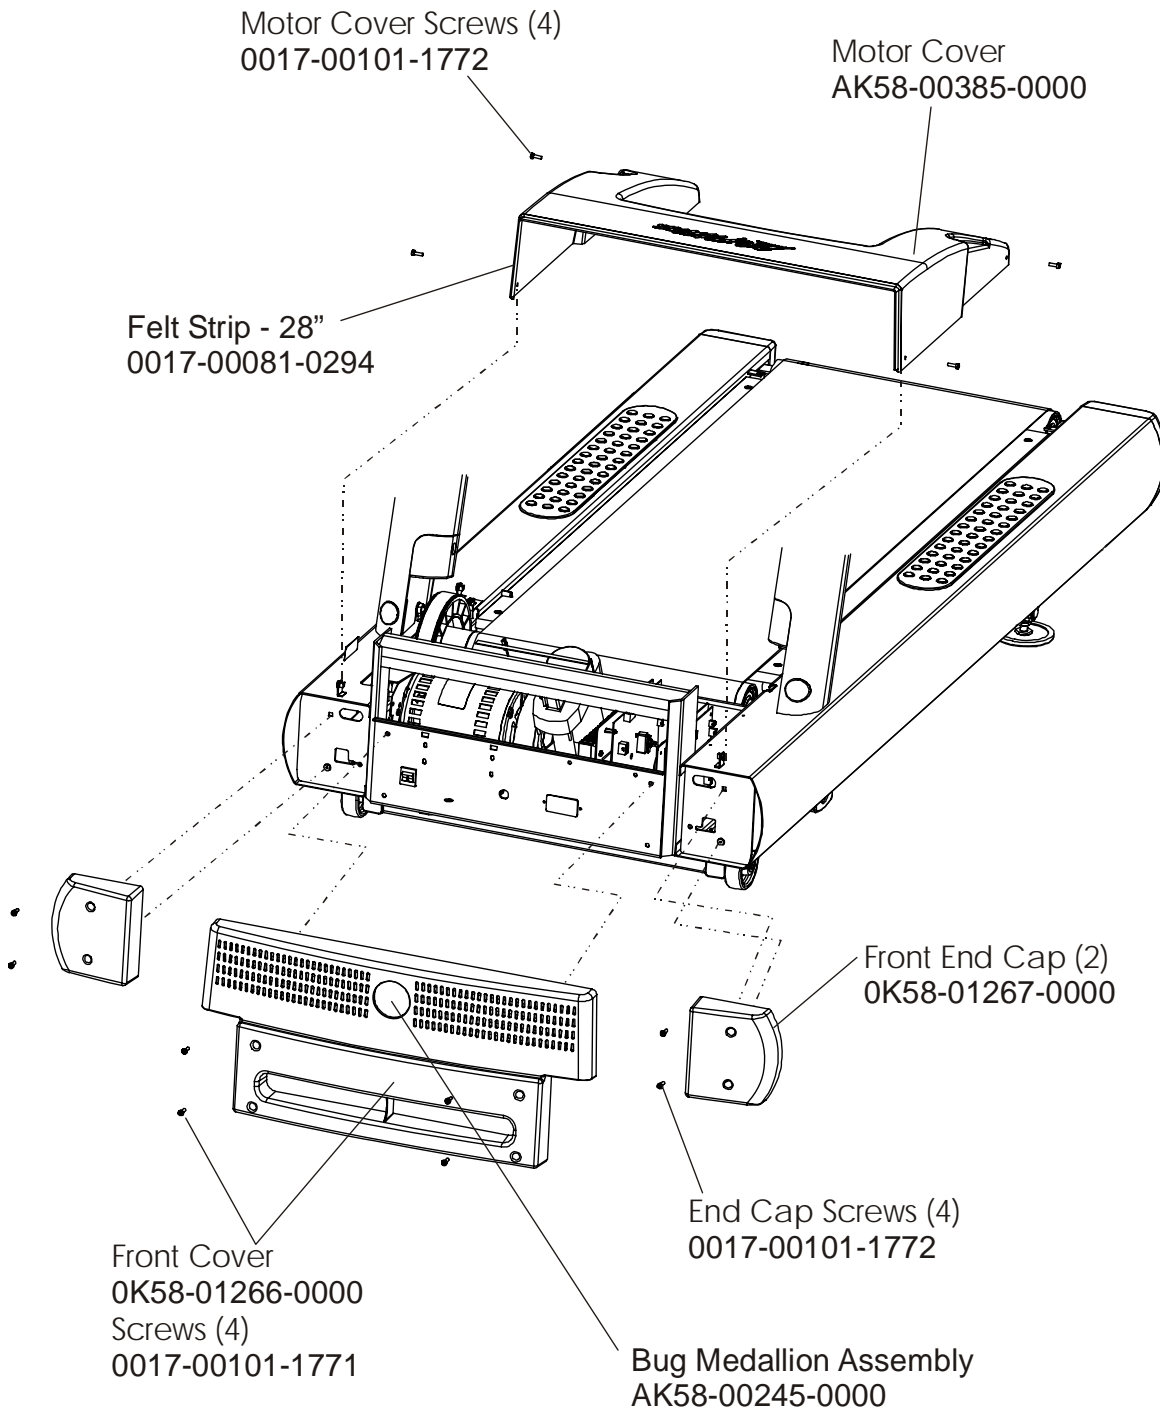

ARCTIC SILVER 97Ti
Belt, Deck and Rear Roller

97T-0XXX-03
S/N ATV100000 and UP

ARCTIC SILVER 97Ti

Lift Frame and Lift Motor

97T-0XXX-03
S/N ATV100000 and UP

ARCTIC SILVER 97Ti

Wax/Lift Assembly – AK58-00243-0000