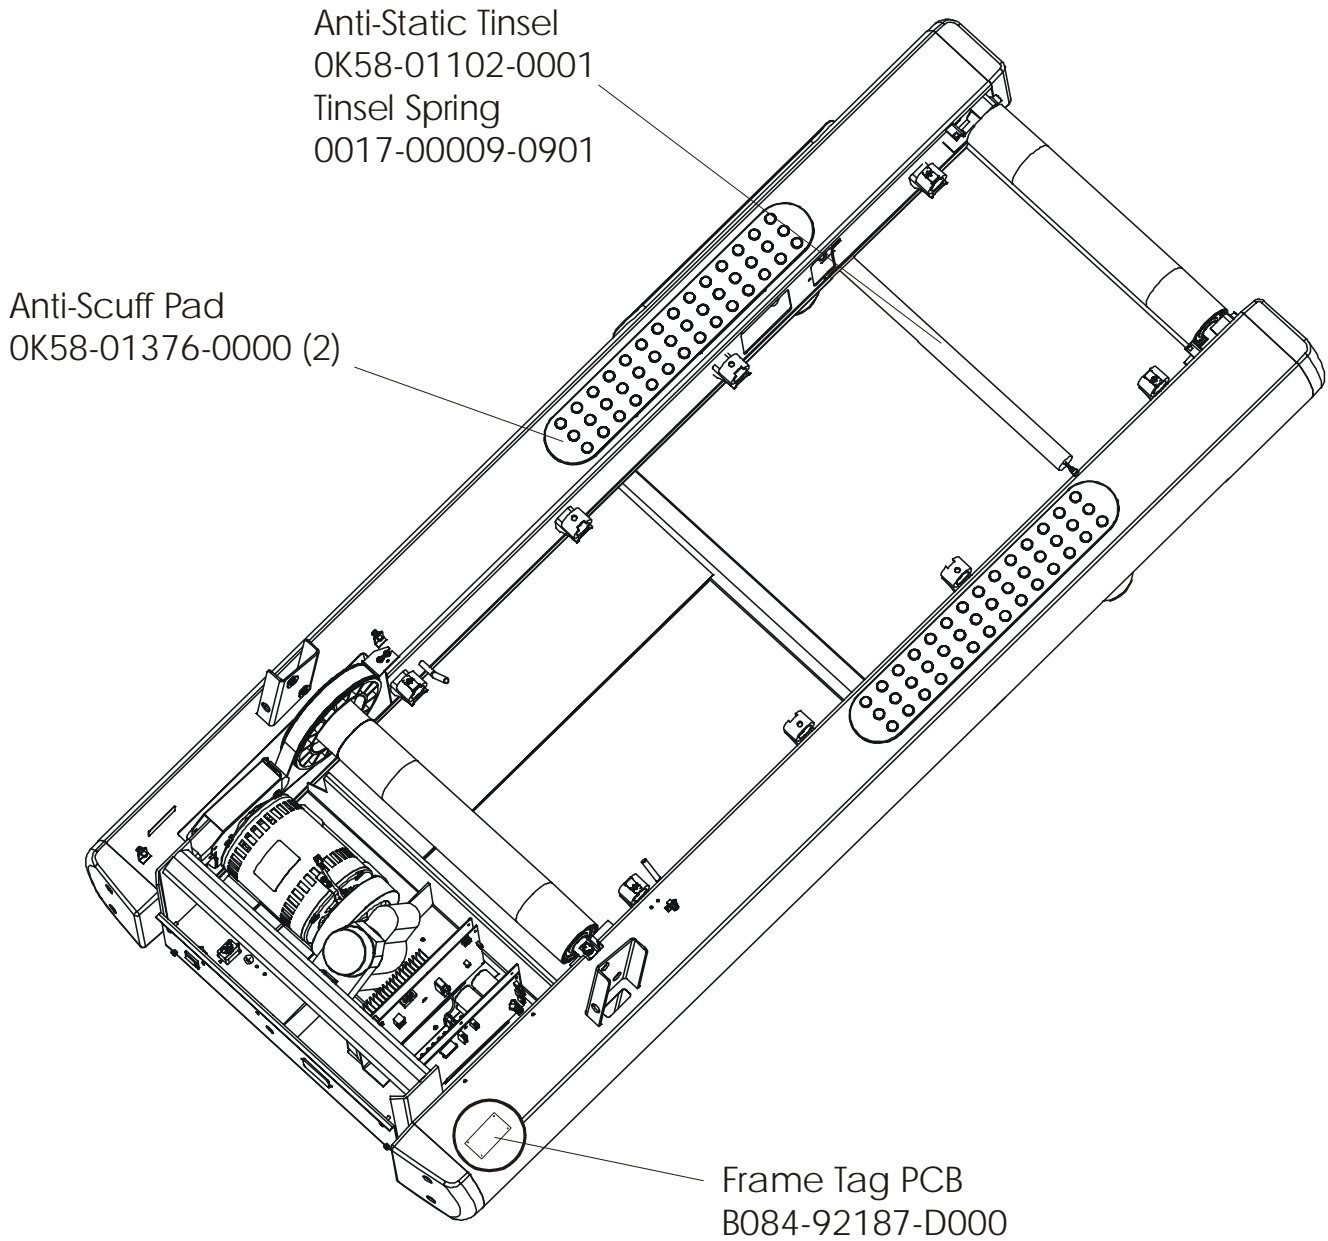

Life Fitness

Arctic Silver 97Ti Treadmill

Customer Support Services **PARTS MANUAL**

rev. 22 Sep 2006

ARCTIC SILVER 97Ti
REFERENCES

97T-0XXX-03
S/N ATV100000 and UP

OPERATION MANUAL	M051-00K58-A177
SERVICE MANUAL	M051-00K58-A159
HARDWARE BAG	AK58-00226-0000
TOUCH UP PAINT: SPRAY CAN .5 OZ BOTTLE W/APPLICATOR .33 OZ PEN	0017-00008-0204 0017-00008-0205 0017-00008-0206
INSTALLATION VIDEO	M051-00K58-A180
SERVICE VIDEO	M051-00K58-A161

	Page
REAR ENDCAPS AND CUP HOLDERS	4
SCUFF PAD, TINSEL AND FRAME TAG BOARD	5
CONSOLE AND RELATED COMPONENTS.....	6
UPRIGHTS, HANDRAILS AND ERGO BAR	7
MOTOR COVER, FRONT COVER AND ENDCAPS	8
BELT, DECK AND REAR ROLLER.....	9
LIFT FRAME AND MOTOR	10
WAX/LIFT ASSEMBLY	11
MOTOR CONTROLLER ASSEMBLY.....	12
DRIVE MOTOR ASSEMBLY	13
IDLER ARM ASSEMBLY AND STATIC BRUSH.....	14
LEG LEVELER ASSEMBLY	15
FRONT ROLLER ASSEMBLY	16
ERGO BAR WITH LIFE PULSE.....	17
POWER COMPONENTS SCHEMATIC	18
CABLES	19

ARCTIC SILVER 97Ti
Rear End Caps and Cup Holders

97T-0XXX-03
S/N ATV100000 and UP

ARCTIC SILVER 97Ti

Console and Related Components

97T-0XXX-03
S/N ATV100000 and UP

Console Assembly	Overlay/Bezel/Switch Assy.	Overlay	Language
AK58-00390-0001	AK58-00202-0001	OK58-01296-0001	Eng/Met
AK58-00390-0002	AK58-00202-0001	OK58-01296-0001	Eng/Eur
AK58-00390-0003	AK58-00202-0003	OK58-01296-0003	German
AK58-00390-0004	AK58-00202-0004	OK58-01296-0004	Spanish
AK58-00390-0006	AK58-00202-0006	OK58-01296-0006	Japanese
AK58-00390-0007	AK58-00202-0007	OK58-01296-0007	French
AK58-00390-0008	AK58-00202-0008	OK58-01296-0008	Italian
AK58-00390-0009	AK58-00202-0009	OK58-01296-0009	Dutch
AK58-00390-0010	AK58-00202-0010	OK58-01296-0010	Portuguese
		OK58-01296-0011	Chinese