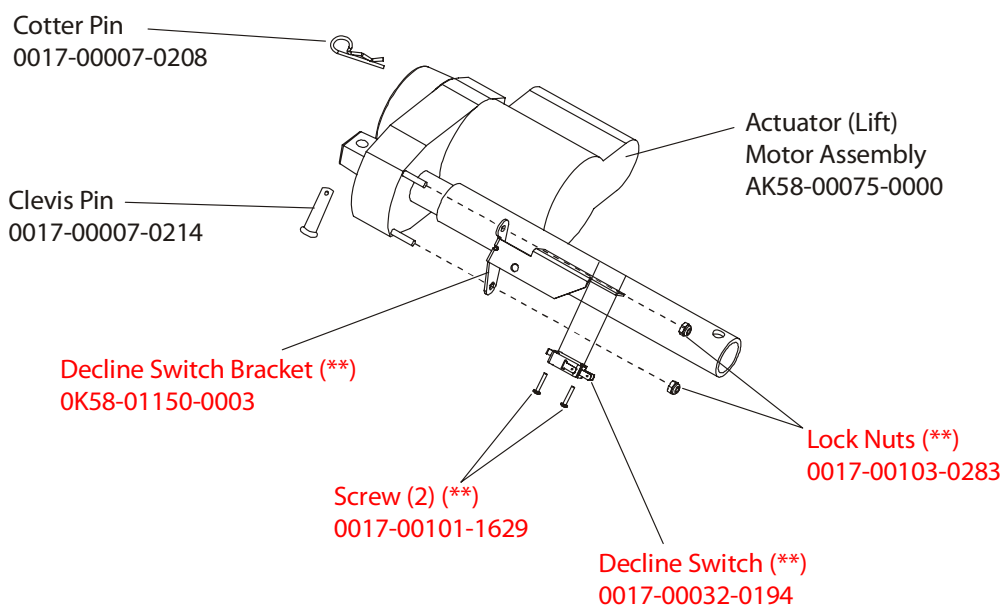

ARCTIC SILVER 97Ti
Belt, Deck and Rear Roller

97T-0XXX-03
S/N ATV100000 and UP

ARCTIC SILVER 97Ti

Lift Frame and Lift Motor

97T-0XXX-03
S/N ATV100000 and UP

ARCTIC SILVER 97Ti

Wax/Lift Assembly – AK58-00243-0000