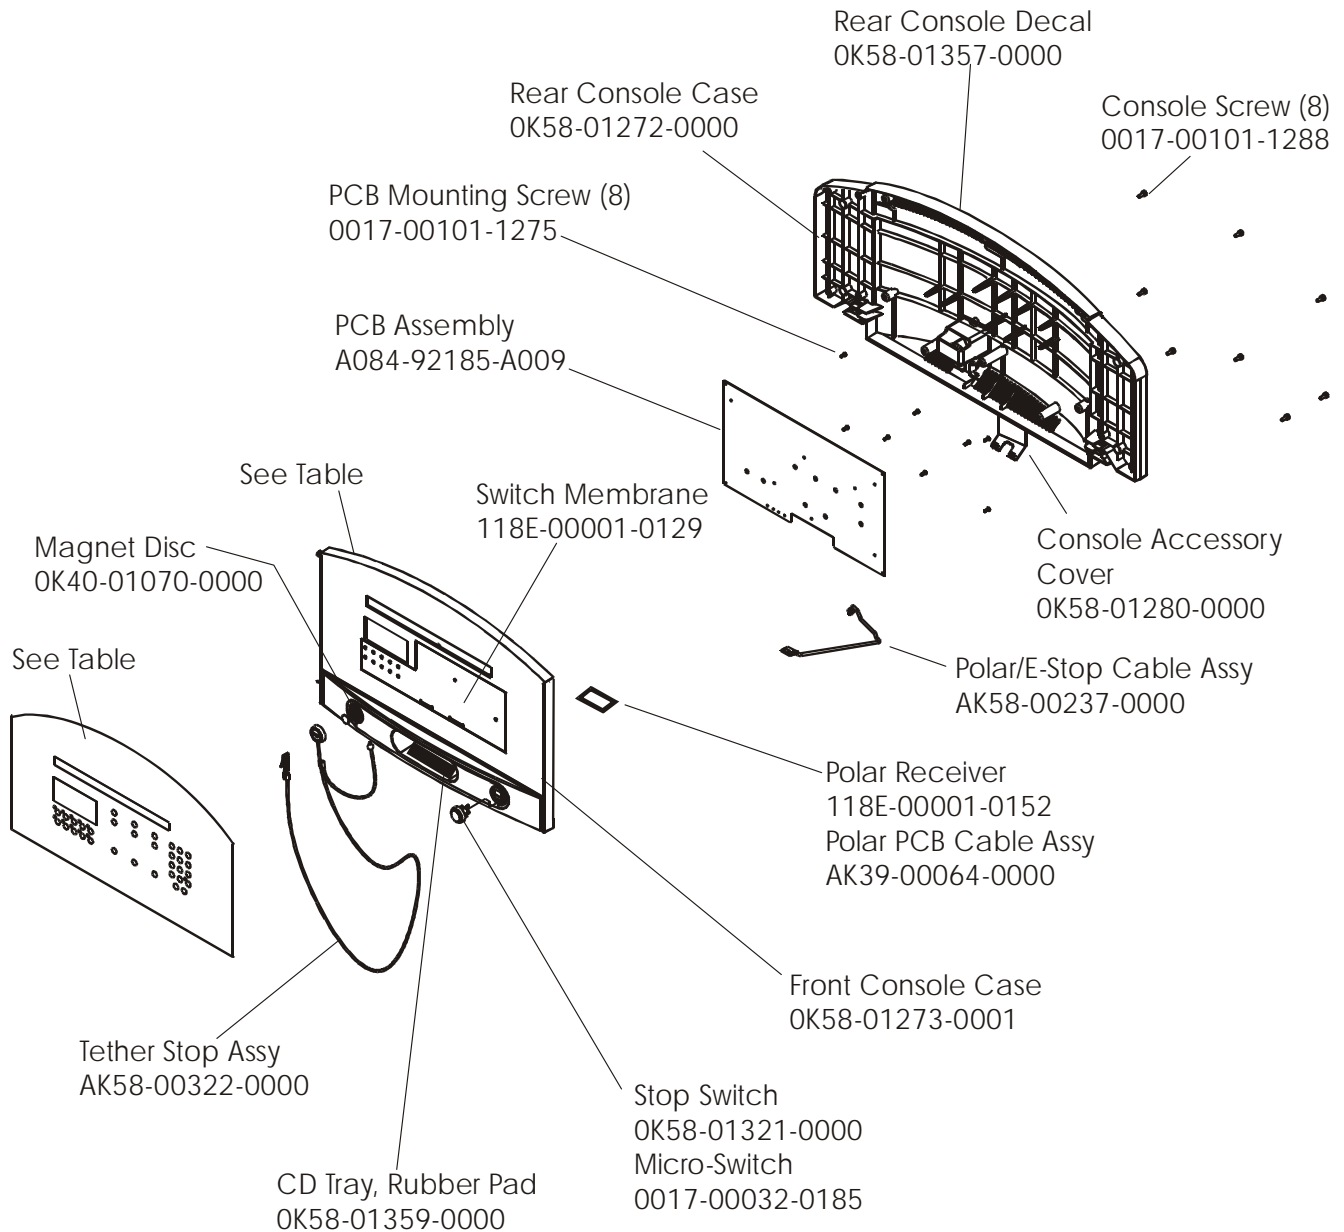

	Page
REAR ENDCAPS AND CUP HOLDERS	4
SCUFF PAD, TINSEL AND FRAME TAG BOARD	5
CONSOLE AND RELATED COMPONENTS.....	6
UPRIGHTS, HANDRAILS AND ERGO BAR	7
MOTOR COVER, FRONT COVER AND ENDCAPS	8
BELT, DECK AND REAR ROLLER.....	9
LIFT FRAME AND MOTOR	10
WAX/LIFT ASSEMBLY	11
MOTOR CONTROLLER ASSEMBLY.....	12
DRIVE MOTOR ASSEMBLY	13
IDLER ARM ASSEMBLY AND STATIC BRUSH.....	14
LEG LEVELER ASSEMBLY	15
FRONT ROLLER ASSEMBLY	16
ERGO BAR WITH LIFE PULSE.....	17
POWER COMPONENTS SCHEMATIC	18
CABLES	19

ARCTIC SILVER 97Ti
Rear End Caps and Cup Holders

97T-0XXX-03
S/N ATV100000 and UP

ARCTIC SILVER 97Ti

Console and Related Components

97T-0XXX-03
S/N ATV100000 and UP

Console Assembly	Overlay/Bezel/Switch Assy.	Overlay	Language
AK58-00390-0001	AK58-00202-0001	OK58-01296-0001	Eng/Met
AK58-00390-0002	AK58-00202-0001	OK58-01296-0001	Eng/Eur
AK58-00390-0003	AK58-00202-0003	OK58-01296-0003	German
AK58-00390-0004	AK58-00202-0004	OK58-01296-0004	Spanish
AK58-00390-0006	AK58-00202-0006	OK58-01296-0006	Japanese
AK58-00390-0007	AK58-00202-0007	OK58-01296-0007	French
AK58-00390-0008	AK58-00202-0008	OK58-01296-0008	Italian
AK58-00390-0009	AK58-00202-0009	OK58-01296-0009	Dutch
AK58-00390-0010	AK58-00202-0010	OK58-01296-0010	Portuguese
		OK58-01296-0011	Chinese

ARCTIC SILVER 97Ti

97T-0XXX-03

Uprights, Handrails and Ergo Bar

S/N ATV100000 and UP

ARCTIC SILVER 97Ti

97T-0XXX-03

Motor Cover, Front Cover & End Caps

S/N ATV100000 and UP

ARCTIC SILVER 97Ti
Belt, Deck and Rear Roller

97T-0XXX-03
S/N ATV100000 and UP

ARCTIC SILVER 97Ti

Lift Frame and Lift Motor

97T-0XXX-03
S/N ATV100000 and UP

ARCTIC SILVER 97Ti

Wax/Lift Assembly – AK58-00243-0000