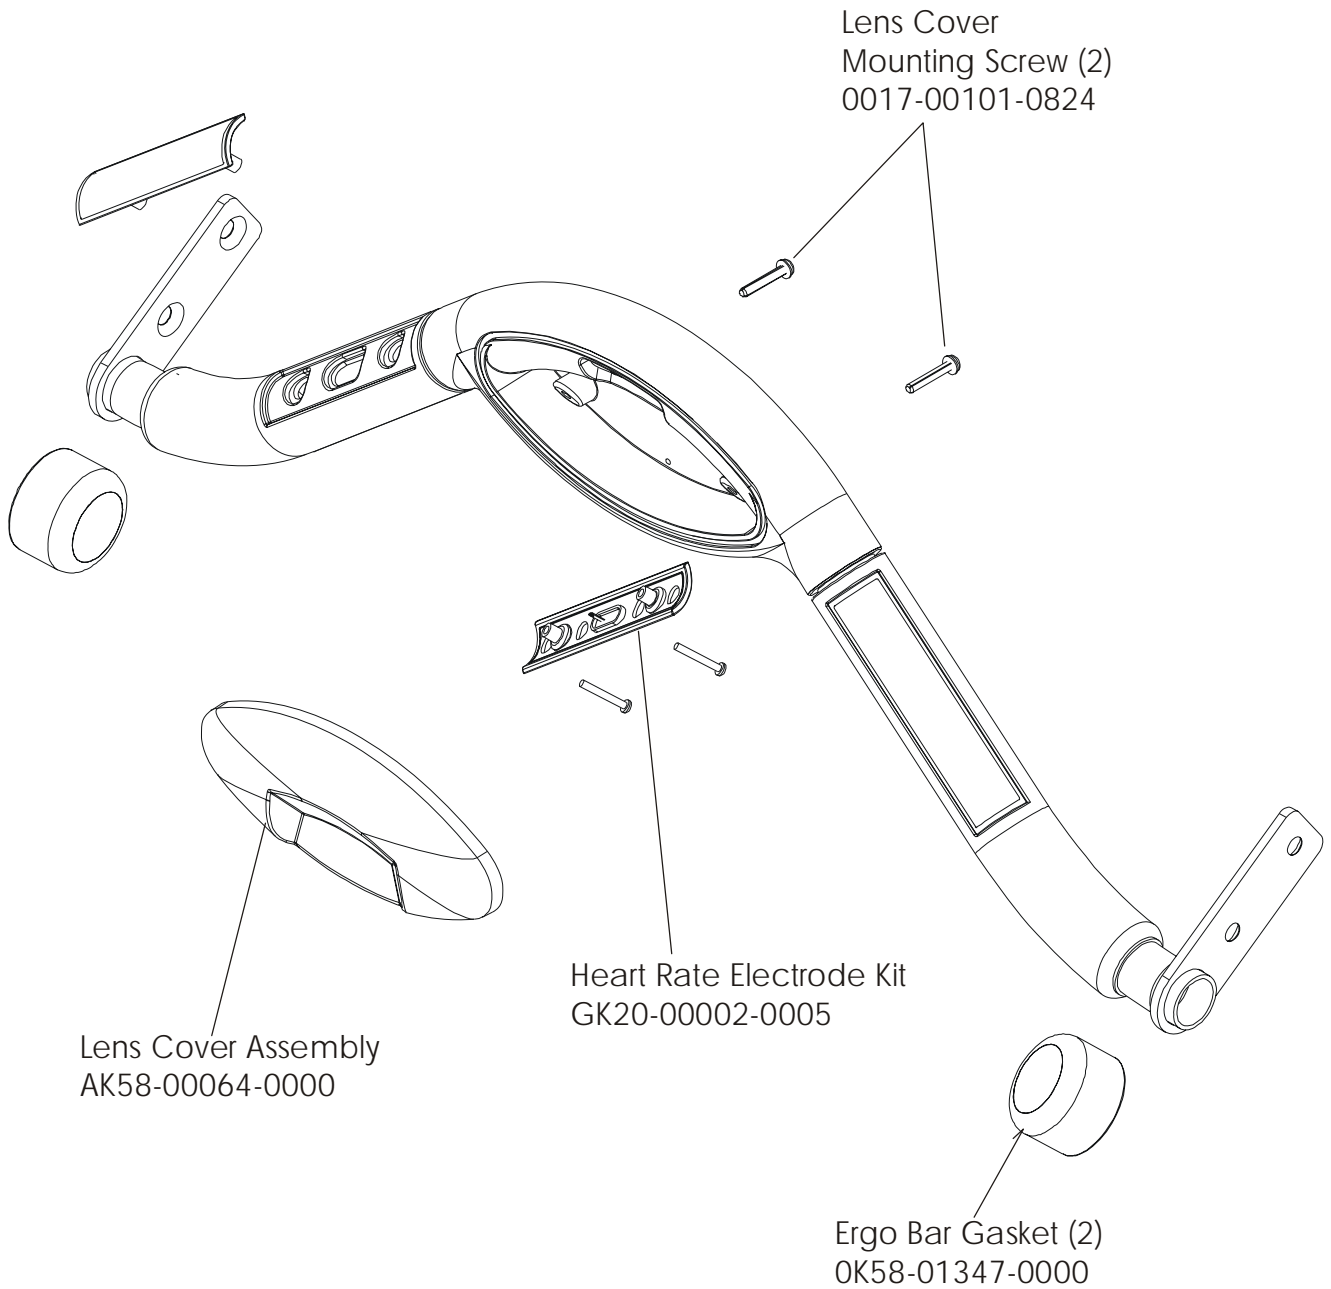

97T-0XXX-03
S/N ATV100000 and UP

Drive Motor Assembly Number	Motor Serial Number
AK58-00172-0000	ATV100000 – ATV100368
AK58-00172-0002	ATV100369 and up

ARCTIC SILVER 97Ti

97T-0XXX-03

Idler Arm Assembly and Static Brush

S/N ATV100000 and UP

ARCTIC SILVER 97Ti
Front Roller Assembly – AK58-00067-0000

97T-0XXX-03
S/N ATV100000 and UP

ARCTIC SILVER 97Ti
Ergo Bar w/Lifepulse

97T-0XXX-03
S/N ATV100000 and UP

ARCTIC SILVER 97Ti

Power Components Schematic