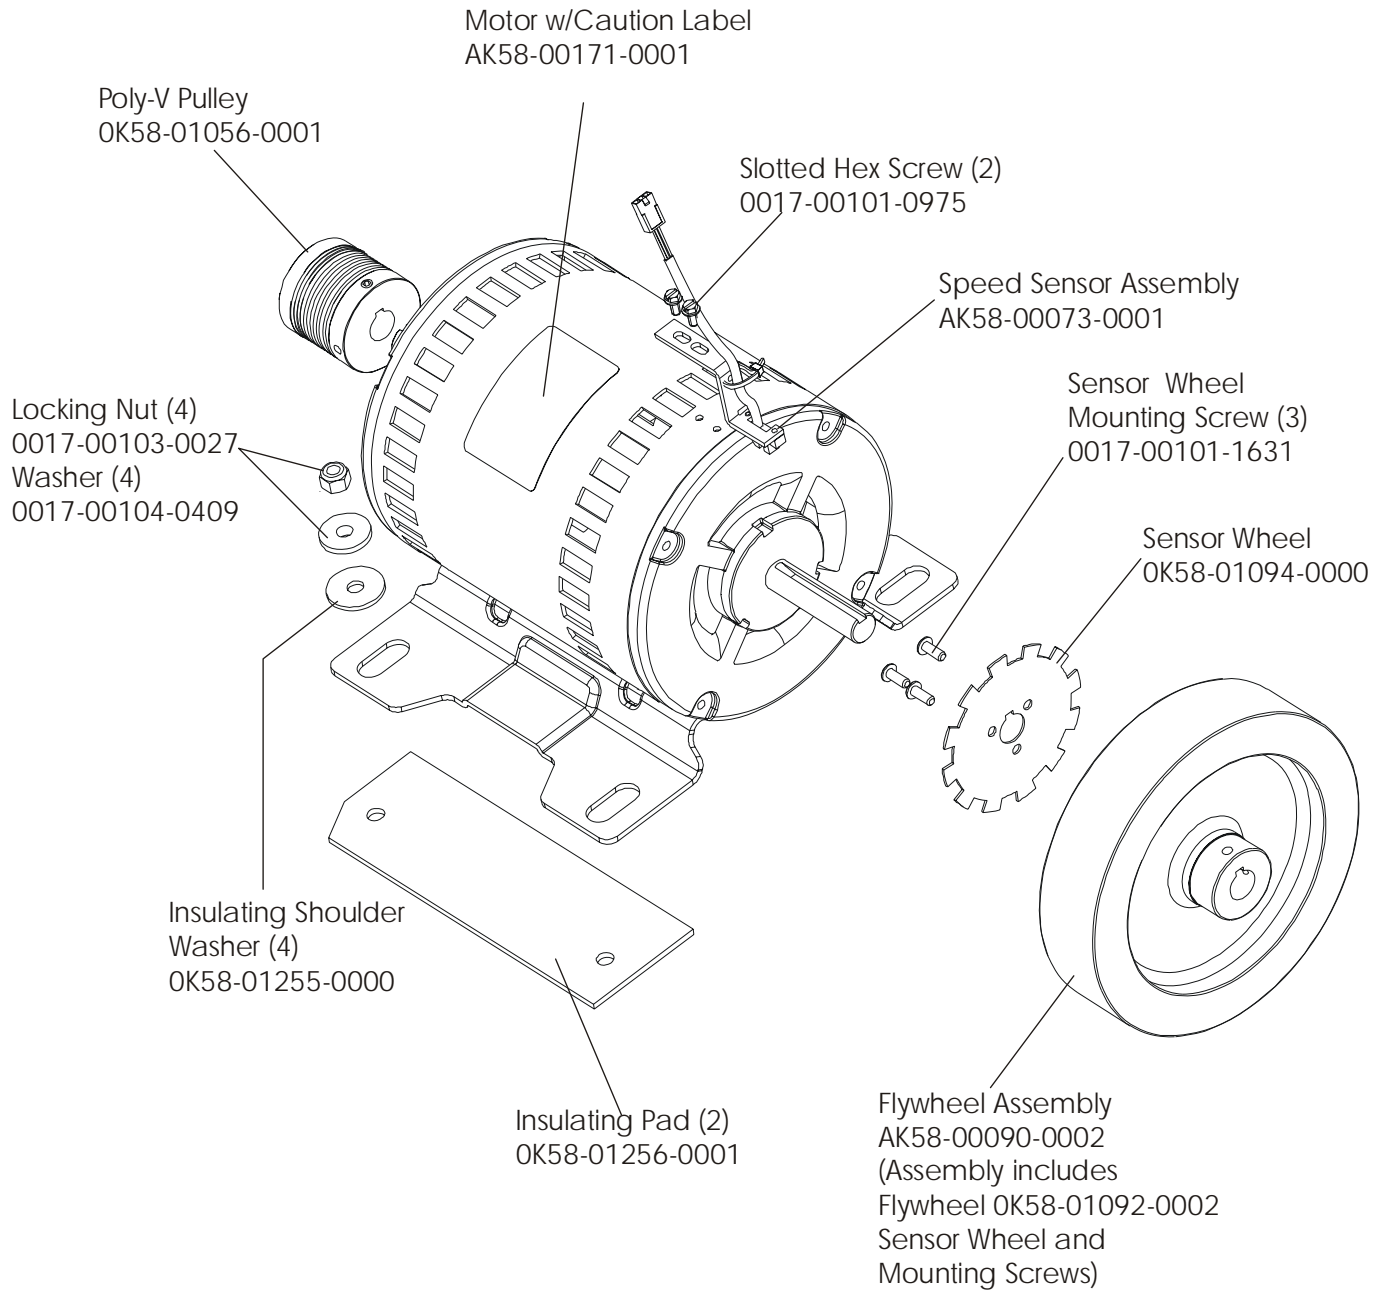

ARCTIC SILVER 97Ti
Belt, Deck and Rear Roller

97T-0XXX-03
S/N ATV100000 and UP

ARCTIC SILVER 97Ti

Lift Frame and Lift Motor

97T-0XXX-03
S/N ATV100000 and UP

ARCTIC SILVER 97Ti

Wax/Lift Assembly – AK58-00243-0000

97T-0XXX-03

S/N ATV100000 and UP

AK60-00171-0000 (100-120v) W/O FERRITE
AK60-00171-0001 (200-240v) W/O FERRITE
AK60-00171-0002 (100-120v) WITH FERRITE
AK60-00171-0003 (200-240v) WITH FERRITE

ARCTIC SILVER 97Ti
Drive Motor Assembly

97T-0XXX-03
S/N ATV100000 and UP

Drive Motor Assembly Number	Motor Serial Number
AK58-00172-0000	ATV100000 – ATV100368
AK58-00172-0002	ATV100369 and up

ARCTIC SILVER 97Ti

97T-0XXX-03

Idler Arm Assembly and Static Brush