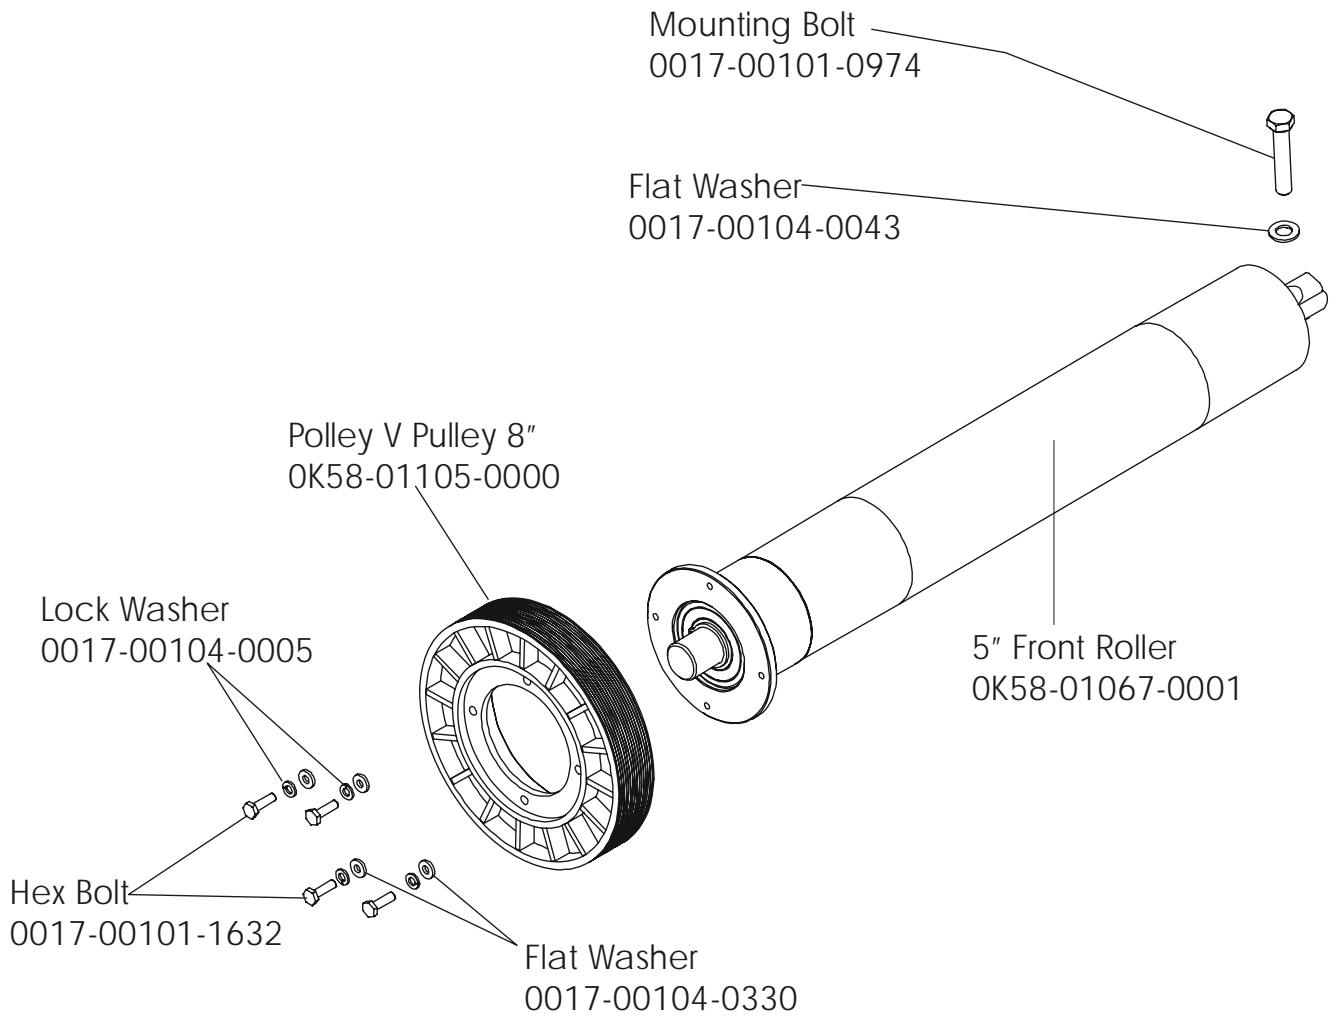

97T-0XXX-03
S/N ATV100000 and UP

Drive Motor Assembly Number	Motor Serial Number
AK58-00172-0000	ATV100000 – ATV100368
AK58-00172-0002	ATV100369 and up

ARCTIC SILVER 97Ti

97T-0XXX-03

Idler Arm Assembly and Static Brush

S/N ATV100000 and UP

ARCTIC SILVER 97Ti
Front Roller Assembly – AK58-00067-0000

97T-0XXX-03
S/N ATV100000 and UP

ARCTIC SILVER 97Ti
Ergo Bar w/Lifepulse

97T-0XXX-03
S/N ATV100000 and UP

ARCTIC SILVER 97Ti

Power Components Schematic