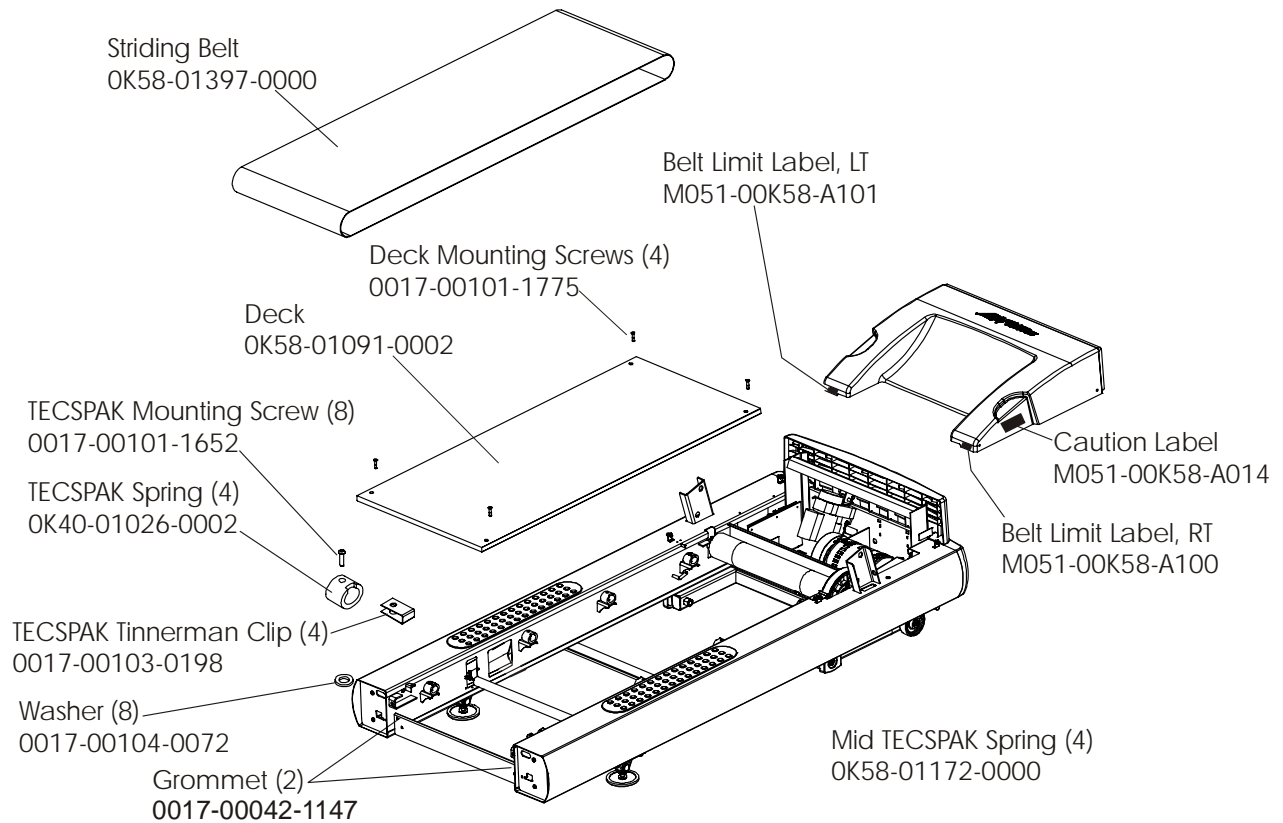

ARCTIC SILVER 97Ti
Belt, Deck and Rear Roller

97T-0XXX-03
S/N ATV100000 and UP

ARCTIC SILVER 97Ti

Lift Frame and Lift Motor

97T-0XXX-03
S/N ATV100000 and UP

ARCTIC SILVER 97Ti

Wax/Lift Assembly – AK58-00243-0000