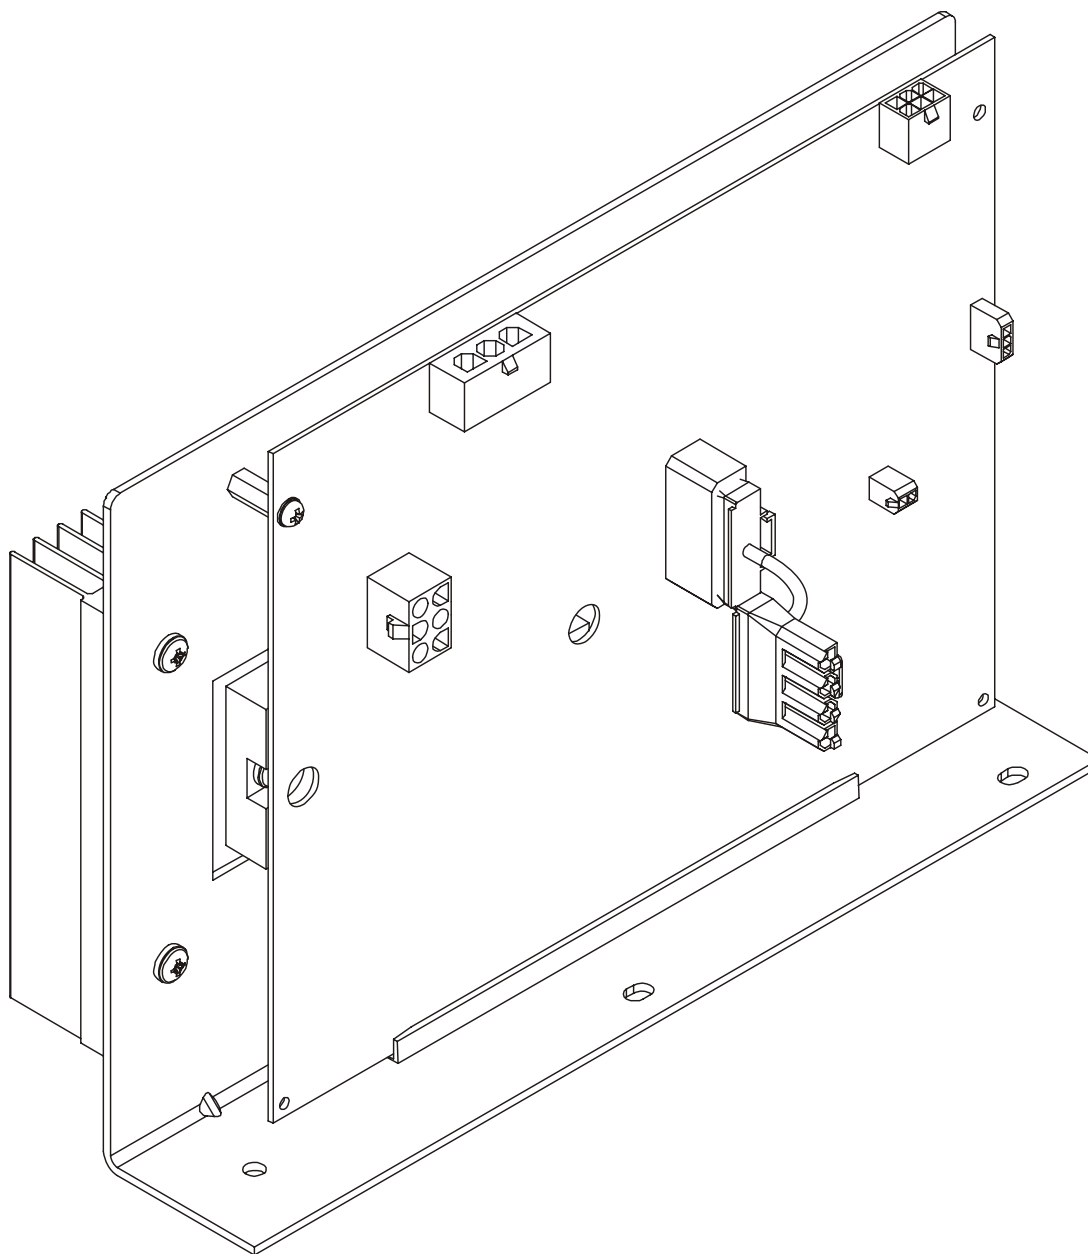

AK60-00171-0000 (100-120v) W/O FERRITE
AK60-00171-0001 (200-240v) W/O FERRITE
AK60-00171-0002 (100-120v) WITH FERRITE
AK60-00171-0003 (200-240v) WITH FERRITE