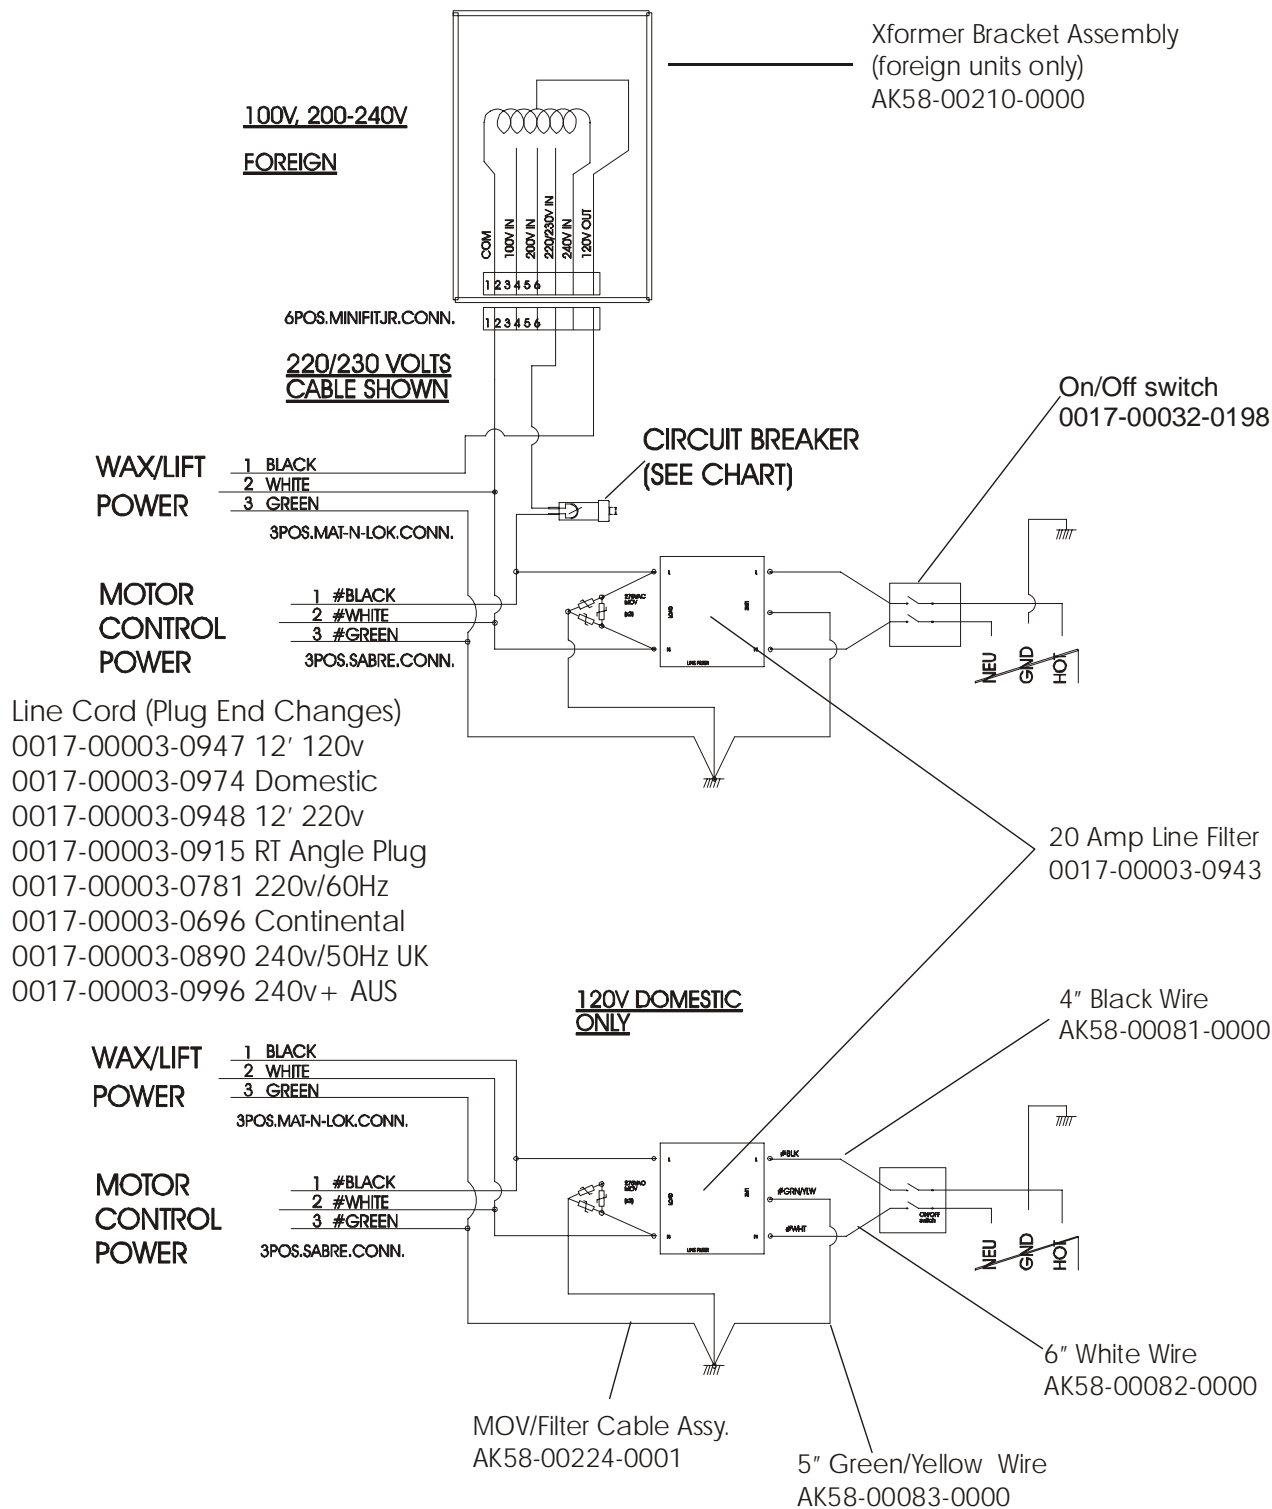

ARCTIC SILVER 97Ti

Power Components Schematic

97T-0XXX-03
S/N ATV10000 and UP