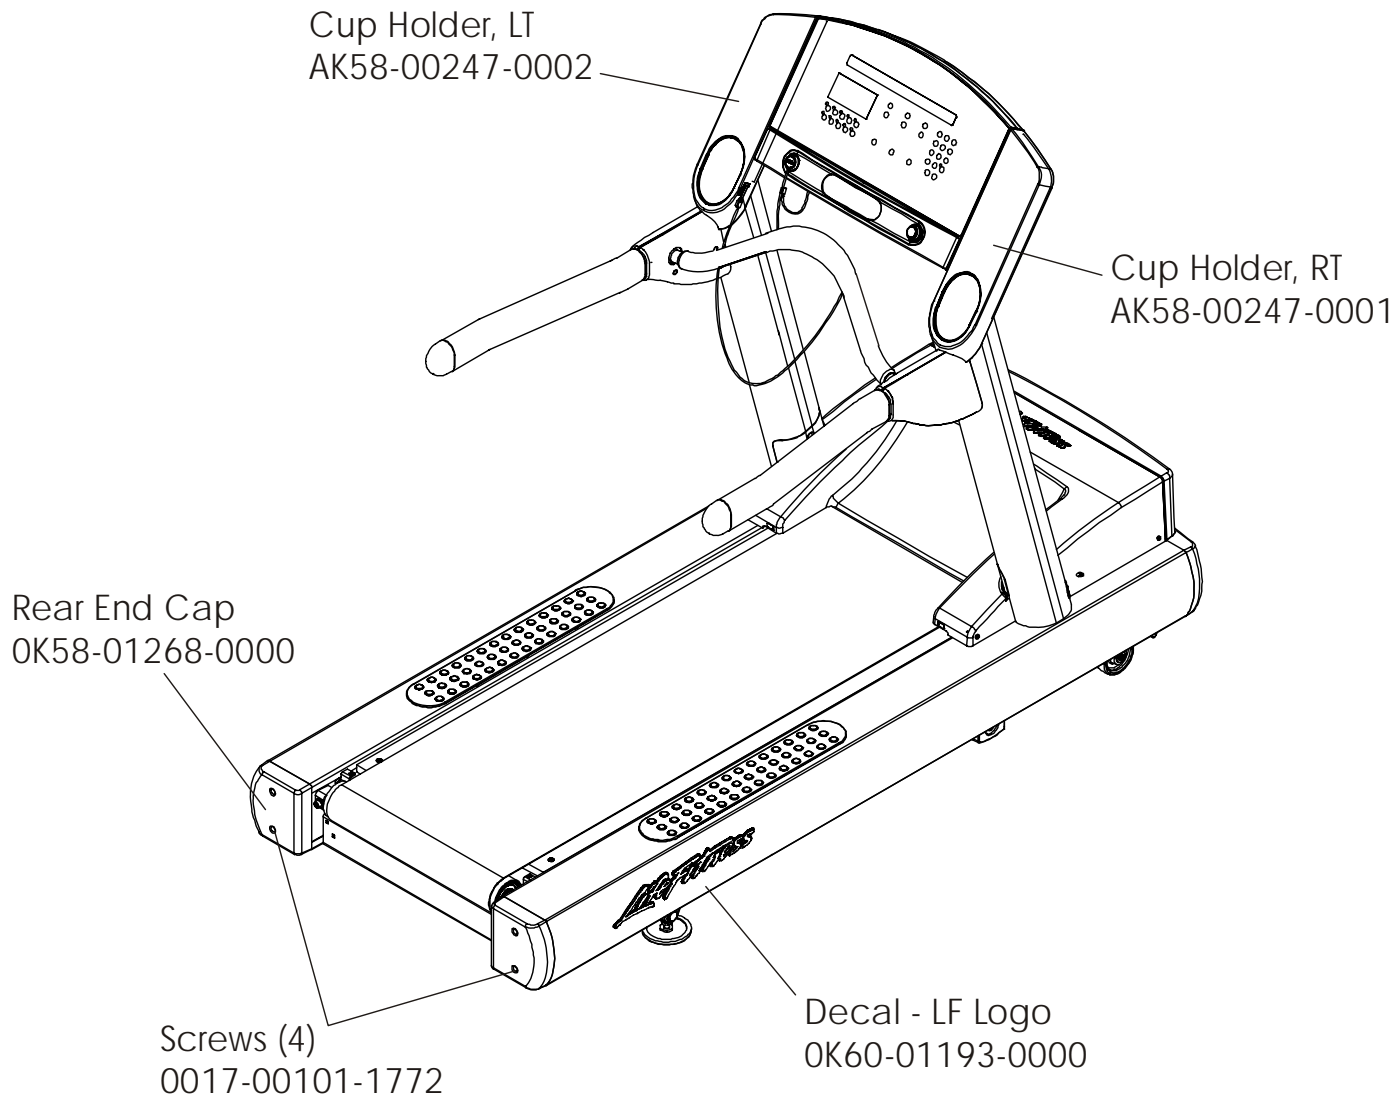

Life Fitness

Arctic Silver 97Ti Treadmill

Customer Support Services **PARTS MANUAL**

rev. 22 Sep 2006

ARCTIC SILVER 97Ti
REFERENCES

97T-0XXX-03
S/N ATV100000 and UP

OPERATION MANUAL	M051-00K58-A177
SERVICE MANUAL	M051-00K58-A159
HARDWARE BAG	AK58-00226-0000
TOUCH UP PAINT: SPRAY CAN .5 OZ BOTTLE W/APPLICATOR .33 OZ PEN	0017-00008-0204 0017-00008-0205 0017-00008-0206
INSTALLATION VIDEO	M051-00K58-A180
SERVICE VIDEO	M051-00K58-A161

	Page
REAR ENDCAPS AND CUP HOLDERS	4
SCUFF PAD, TINSEL AND FRAME TAG BOARD	5
CONSOLE AND RELATED COMPONENTS.....	6
UPRIGHTS, HANDRAILS AND ERGO BAR	7
MOTOR COVER, FRONT COVER AND ENDCAPS	8
BELT, DECK AND REAR ROLLER.....	9
LIFT FRAME AND MOTOR	10
WAX/LIFT ASSEMBLY	11
MOTOR CONTROLLER ASSEMBLY.....	12
DRIVE MOTOR ASSEMBLY	13
IDLER ARM ASSEMBLY AND STATIC BRUSH.....	14
LEG LEVELER ASSEMBLY	15
FRONT ROLLER ASSEMBLY	16
ERGO BAR WITH LIFE PULSE.....	17
POWER COMPONENTS SCHEMATIC	18
CABLES	19

ARCTIC SILVER 97Ti
Rear End Caps and Cup Holders

97T-0XXX-03
S/N ATV100000 and UP

ARCTIC SILVER 97Ti

Console and Related Components

97T-0XXX-03
S/N ATV100000 and UP

Console Assembly	Overlay/Bezel/Switch Assy.	Overlay	Language
AK58-00390-0001	AK58-00202-0001	OK58-01296-0001	Eng/Met
AK58-00390-0002	AK58-00202-0001	OK58-01296-0001	Eng/Eur
AK58-00390-0003	AK58-00202-0003	OK58-01296-0003	German
AK58-00390-0004	AK58-00202-0004	OK58-01296-0004	Spanish
AK58-00390-0006	AK58-00202-0006	OK58-01296-0006	Japanese
AK58-00390-0007	AK58-00202-0007	OK58-01296-0007	French
AK58-00390-0008	AK58-00202-0008	OK58-01296-0008	Italian
AK58-00390-0009	AK58-00202-0009	OK58-01296-0009	Dutch
AK58-00390-0010	AK58-00202-0010	OK58-01296-0010	Portuguese
		OK58-01296-0011	Chinese