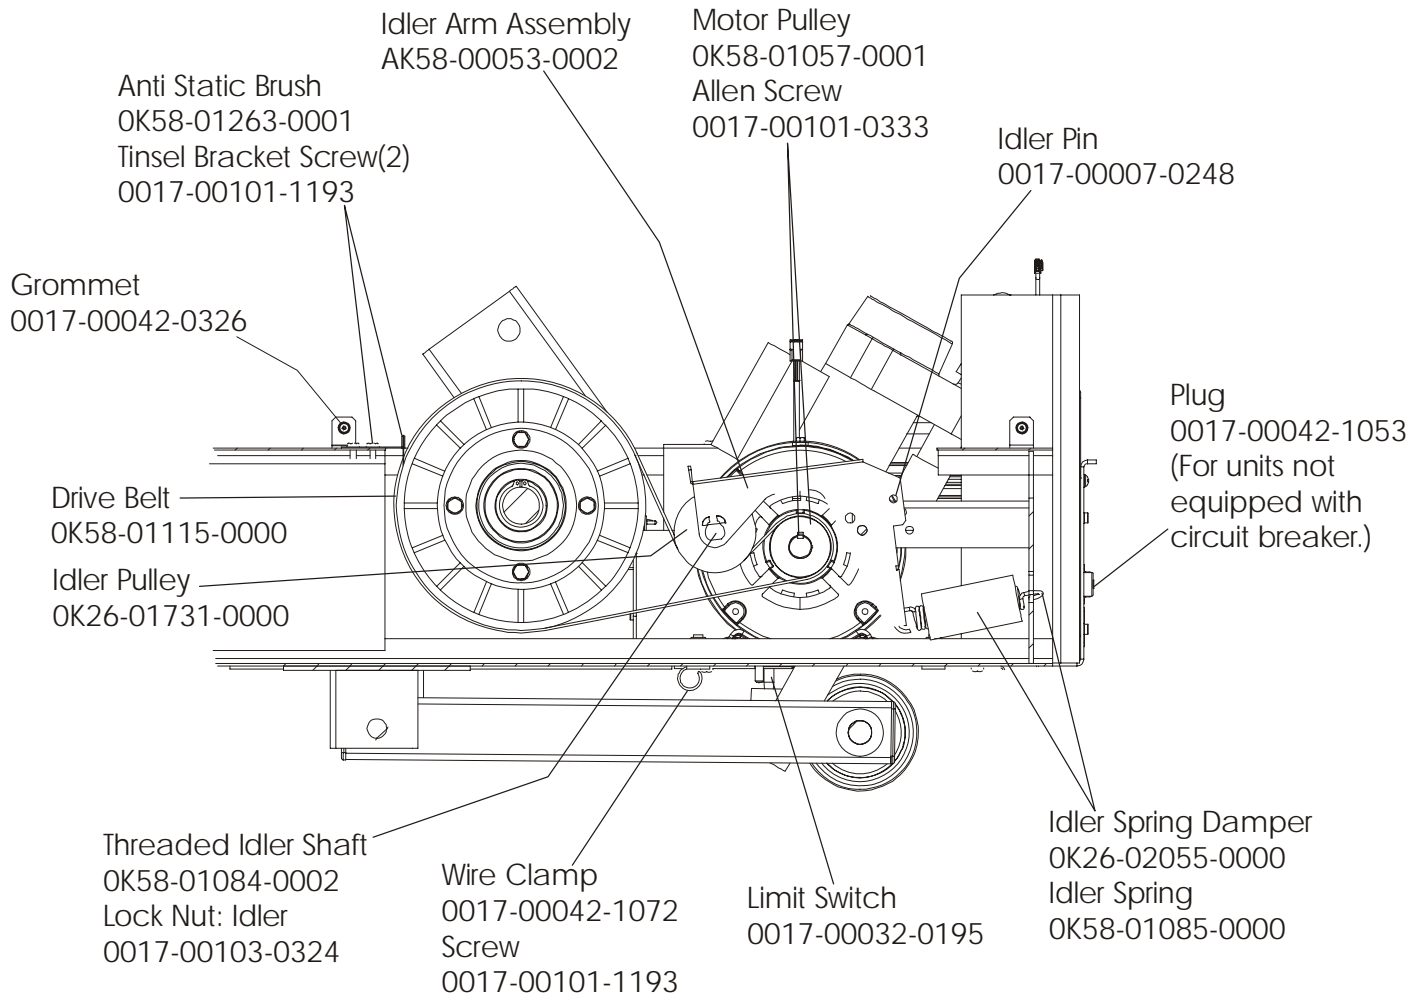

97T-0XXX-03
S/N ATV100000 and UP

Drive Motor Assembly Number	Motor Serial Number
AK58-00172-0000	ATV100000 – ATV100368
AK58-00172-0002	ATV100369 and up

ARCTIC SILVER 97Ti

97T-0XXX-03

Idler Arm Assembly and Static Brush

S/N ATV100000 and UP

ARCTIC SILVER 97Ti
Front Roller Assembly – AK58-00067-0000

97T-0XXX-03
S/N ATV100000 and UP

ARCTIC SILVER 97Ti
Ergo Bar w/Lifepulse

97T-0XXX-03
S/N ATV100000 and UP

ARCTIC SILVER 97Ti

Power Components Schematic