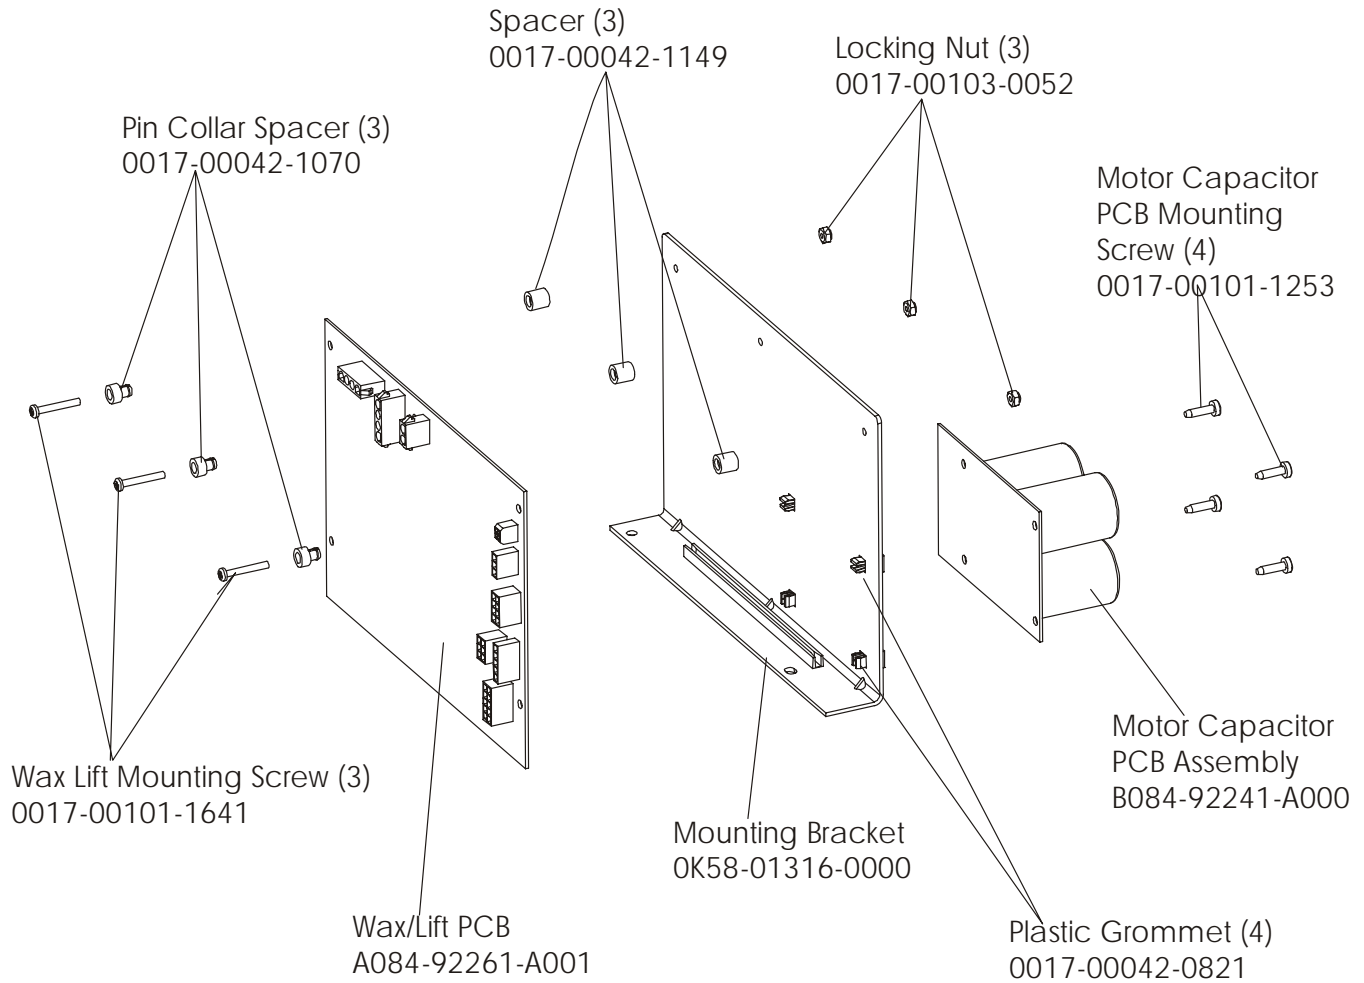

ARCTIC SILVER 97Ti

Wax/Lift Assembly – AK58-00243-0000

97T-0XXX-03

S/N ATV100000 and UP