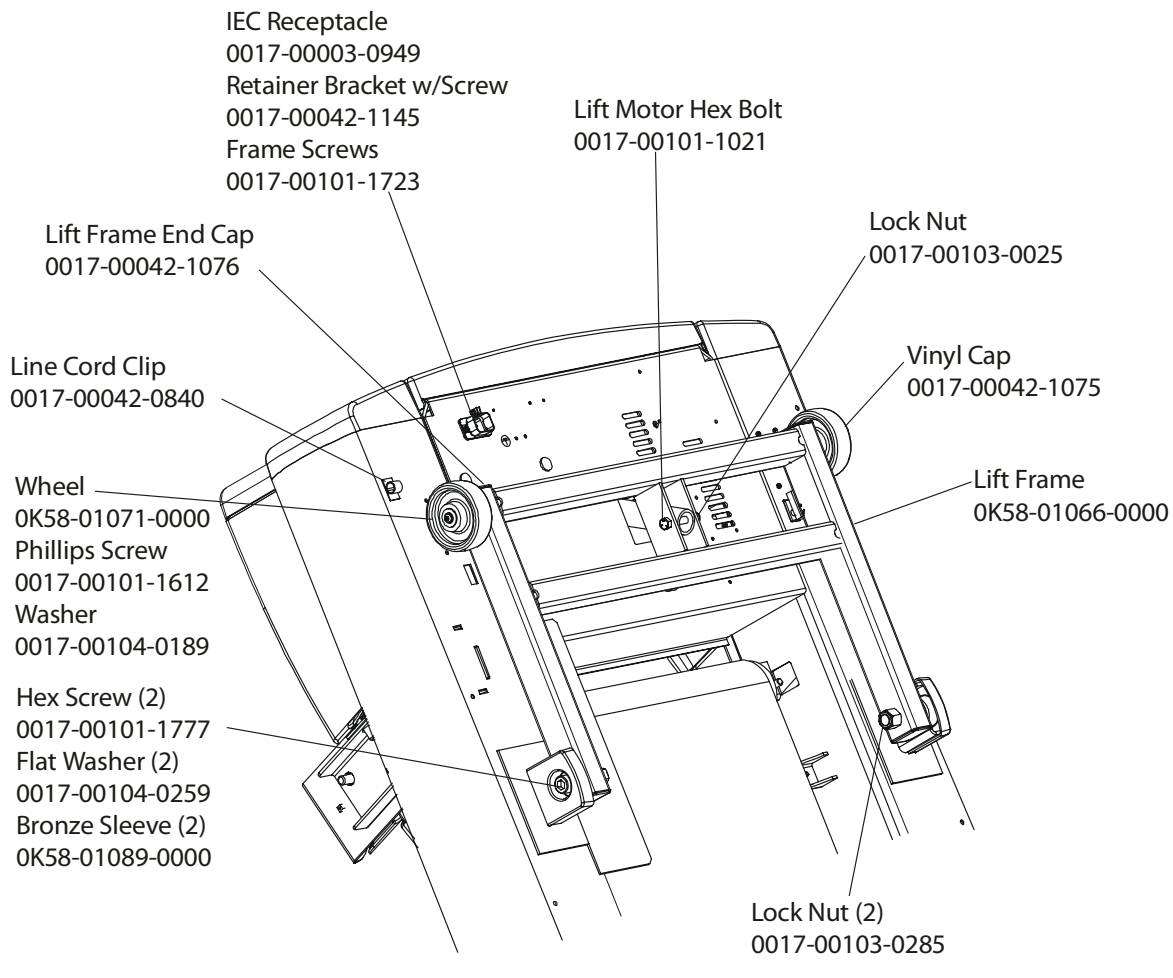

ARCTIC SILVER 97Ti
Belt, Deck and Rear Roller

97T-0XXX-03
S/N ATV100000 and UP

ARCTIC SILVER 97Ti

Lift Frame and Lift Motor

97T-0XXX-03
S/N ATV100000 and UP

ARCTIC SILVER 97Ti

Wax/Lift Assembly – AK58-00243-0000