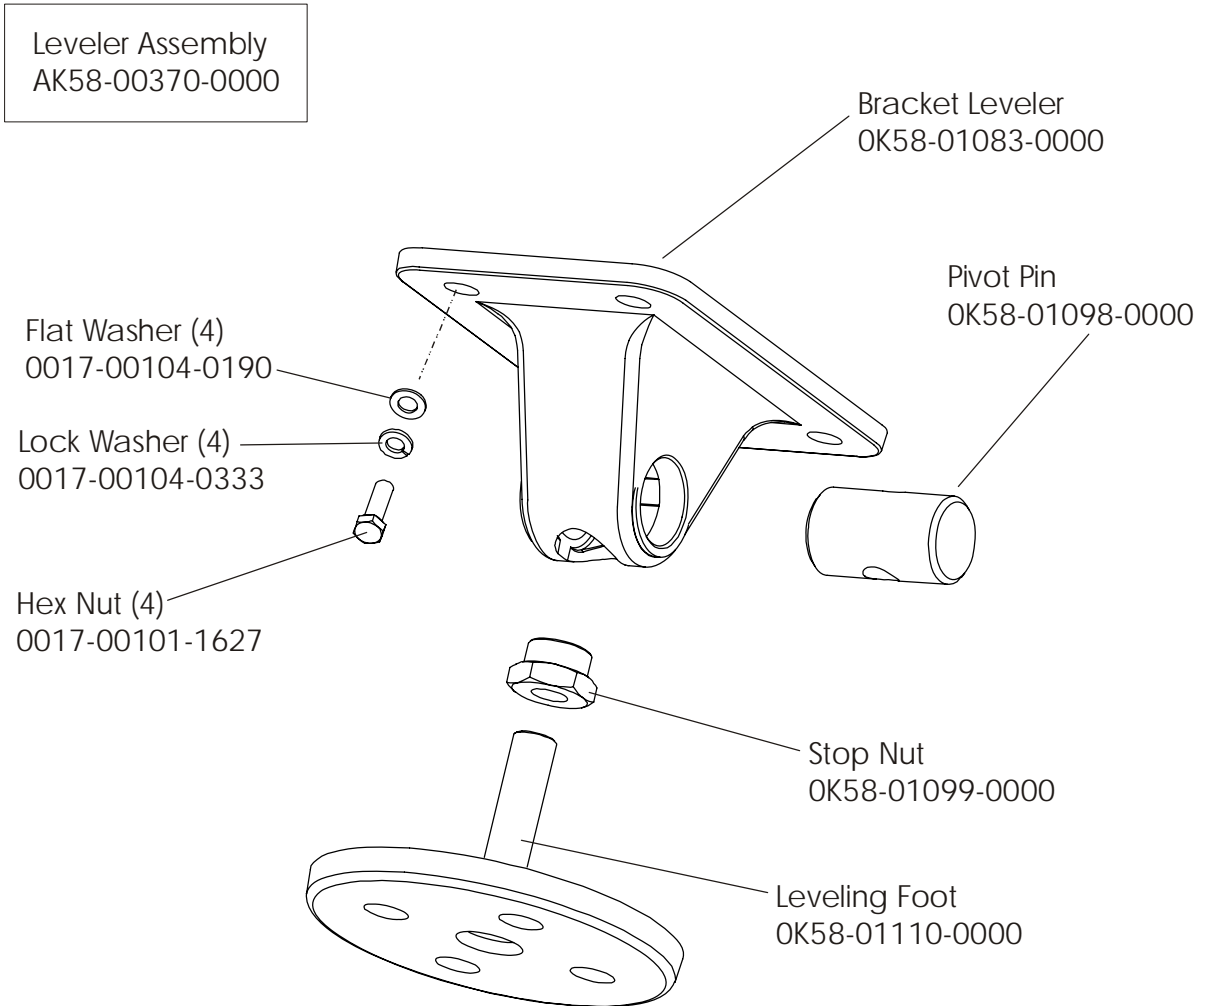

The AK58-00109-0000 Ferrite Bead Assembly is used on the AK60-00217-0002 console assembly only and is the only component that is unique between the two console part numbers.

Club Series Treadmill Handrail Assembly

CST-0XXX-01
S/N CST100000

Club Series Treadmill
Lift Motor and Frame - Domestic

CST-0XXX-01
S/N CST100000

Plate Assembly w/Line Cord - Dom
AK60-00177-0000
* parts included in kit

DSP Motor Controller Assembly
100-120V
AK65-00071-0000
200-240V
AK65-00071-0002

Phillips Pan Screws (3)
0017-00101-1781

note: keep the jumper (part no. AK58-00522-0000) that is
on P9--the DSP motor controller is not supplied with it.

Front Roller Assembly
AK58-00066-0000

Mounting Bolt
0017-00101-0974

Flat Washer
0017-00104-0043

Lock Washer
0017-00104-00063

Polley V Pulley 8"
OK58-1105-0000

Lock Washer
0017-00104-0005

Hex Bolt
0017-00101-1632

Flat Washer
0017-00104-0330

Front Roller 3.5"
OK58-01001-0001

Ergo Bar w/Lifepulse
AK60-00216-0000