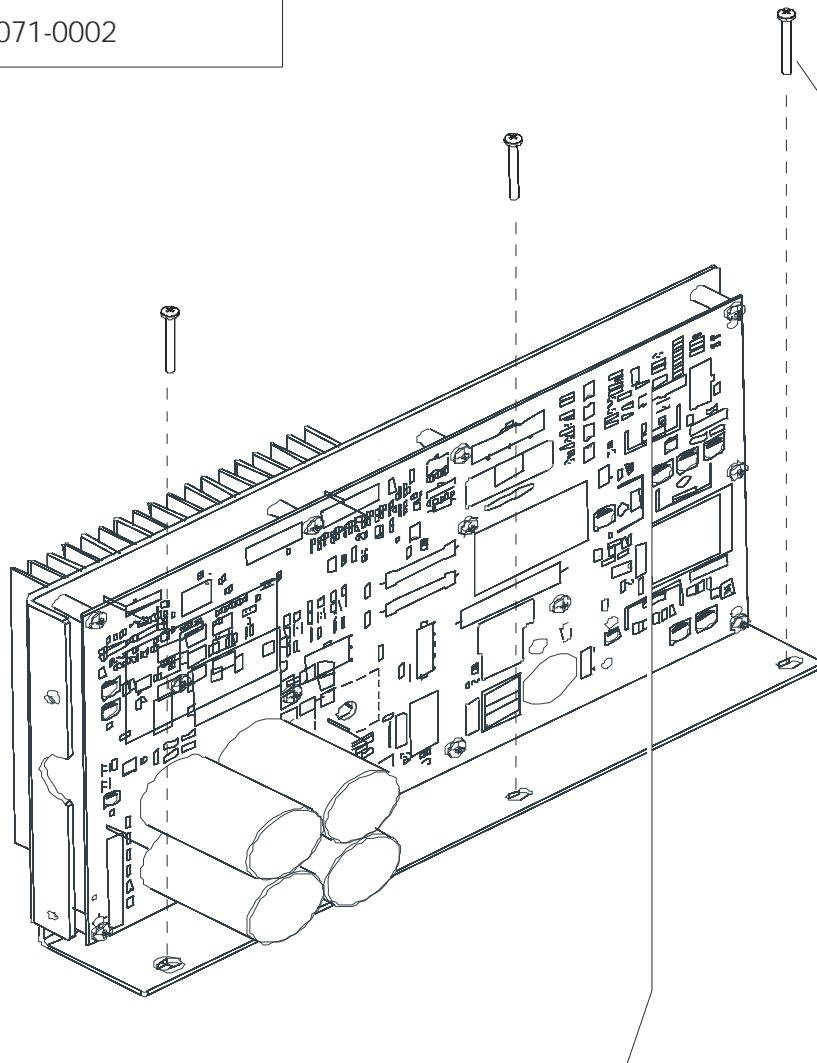

The AK58-00109-0000 Ferrite Bead Assembly is used on the AK60-00217-0002 console assembly only and is the only component that is unique between the two console part numbers.

Club Series Treadmill Handrail Assembly

CST-0XXX-01
S/N CST100000

Club Series Treadmill
Lift Motor and Frame - Domestic

CST-0XXX-01
S/N CST100000

Plate Assembly w/Line Cord - Dom
AK60-00177-0000
* parts included in kit

DSP Motor Controller Assembly
100-120V
AK65-00071-0000
200-240V
AK65-00071-0002

Phillips Pan Screws (3)
0017-00101-1781

note: keep the jumper (part no. AK58-00522-0000) that is
on P9--the DSP motor controller is not supplied with it.

Front Roller Assembly
AK58-00066-0000

Mounting Bolt
0017-00101-0974

Flat Washer
0017-00104-0043

Lock Washer
0017-00104-00063

Polley V Pulley 8"
OK58-1105-0000

Lock Washer
0017-00104-0005

Hex Bolt
0017-00101-1632

Flat Washer
0017-00104-0330

Front Roller 3.5"
OK58-01001-0001

Ergo Bar w/Lifepulse
AK60-00216-0000