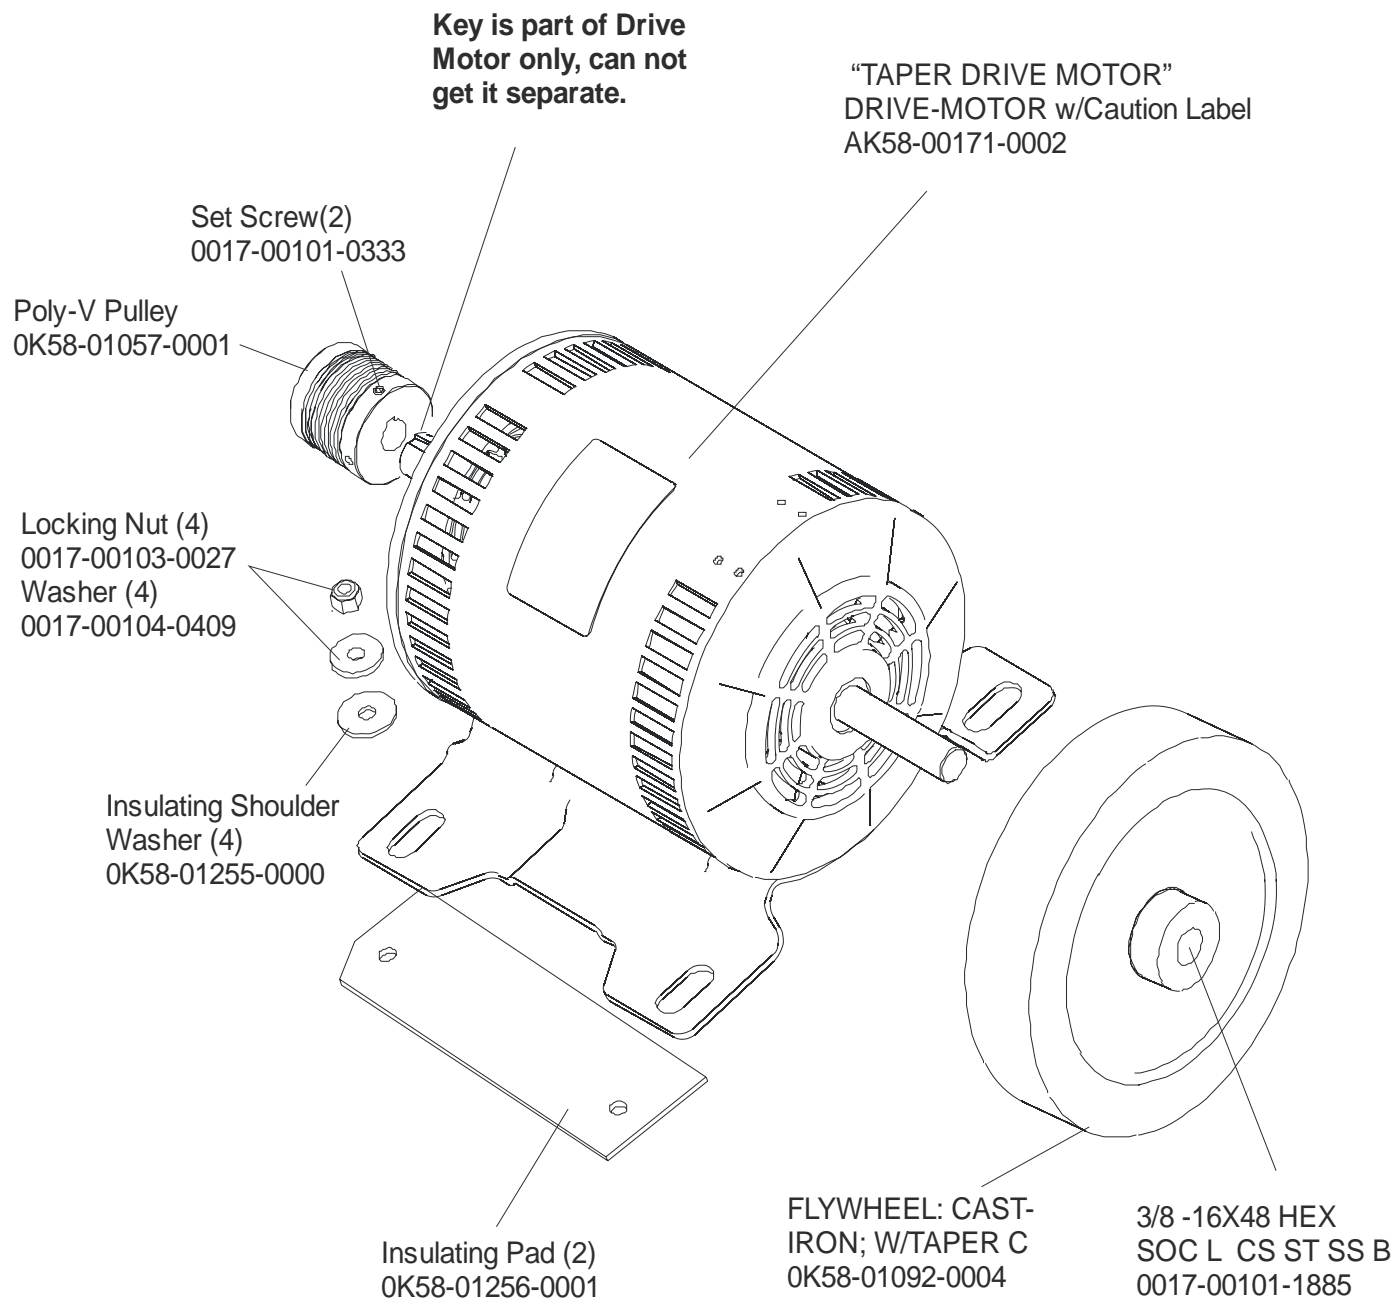

The AK58-00109-0000 Ferrite Bead Assembly is used on the AK60-00217-0002 console assembly only and is the only component that is unique between the two console part numbers.

Club Series Treadmill Handrail Assembly

CST-0XXX-01
S/N CST100000

Club Series Treadmill
Lift Motor and Frame - Domestic

CST-0XXX-01
S/N CST100000

Plate Assembly w/Line Cord - Dom
AK60-00177-0000
* parts included in kit

DSP Motor Controller Assembly
100-120V
AK65-00071-0000
200-240V
AK65-00071-0002

Phillips Pan Screws (3)
0017-00101-1781

note: keep the jumper (part no. AK58-00522-0000) that is
on P9--the DSP motor controller is not supplied with it.

Front Roller Assembly
AK58-00066-0000

Mounting Bolt
0017-00101-0974