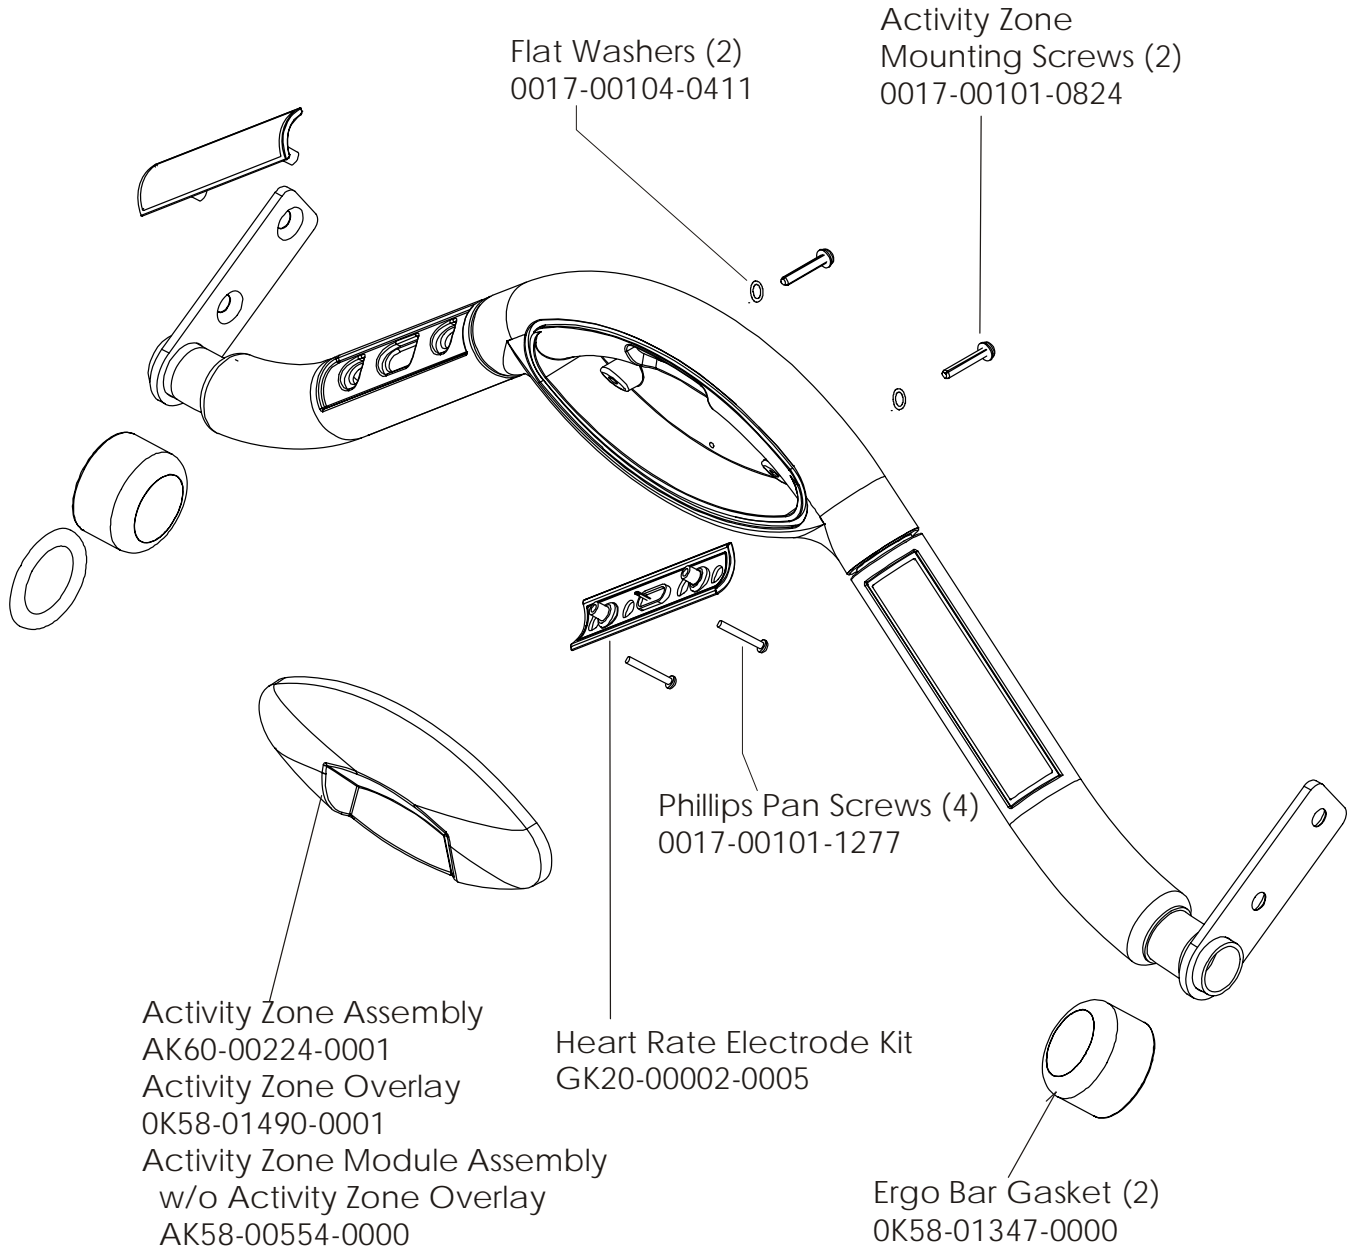

Phillips Pan Screws (3)
0017-00101-1781

note: keep the jumper (part no. AK58-00522-0000) that is
on P9--the DSP motor controller is not supplied with it.

Front Roller Assembly
AK58-00066-0000

Mounting Bolt
0017-00101-0974

Flat Washer
0017-00104-0043

Lock Washer
0017-00104-00063

Polley V Pulley 8"
OK58-1105-0000

Lock Washer
0017-00104-0005

Hex Bolt
0017-00101-1632

Flat Washer
0017-00104-0330

Front Roller 3.5"
OK58-01001-0001

Ergo Bar w/Lifepulse
AK60-00216-0000

Model Number	Description	Line Cord
CST-0100-01	Club Series Treadmill; ENG/ENG 120/60 DOM	0017-00003-0985
CST-0101-01	Club Series Treadmill; ENG + MET 230/50 CON	0017-00003-0696
CST-0102-01	Club Series Treadmill; ENG+ MET; 240/50 UK	0017-00003-0890
CST-0104-01	Club Series Treadmill; ENG + MET; 240 + AUS	0017-00003-0996