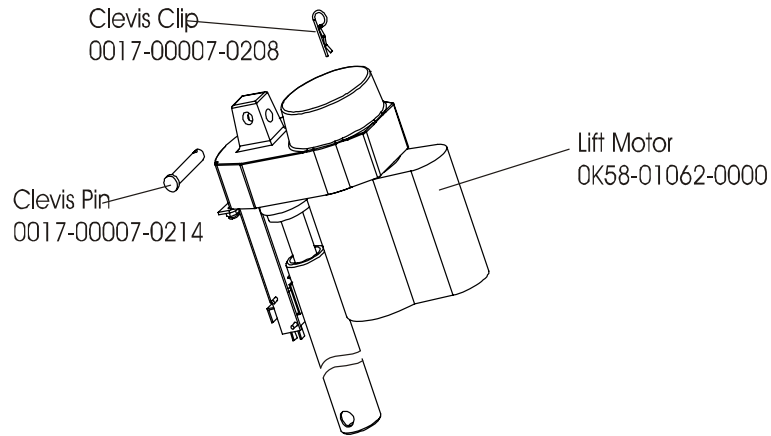

CST-0XXX-01
S/N CST100000

Club Series Treadmill
Lift Motor and Frame - Domestic

CST-0XXX-01
S/N CST100000

Plate Assembly w/Line Cord - Dom
AK60-00177-0000
* parts included in kit

DSP Motor Controller Assembly
100-120V
AK65-00071-0000
200-240V
AK65-00071-0002

Phillips Pan Screws (3)
0017-00101-1781

note: keep the jumper (part no. AK58-00522-0000) that is
on P9--the DSP motor controller is not supplied with it.

Front Roller Assembly
AK58-00066-0000

Mounting Bolt
0017-00101-0974