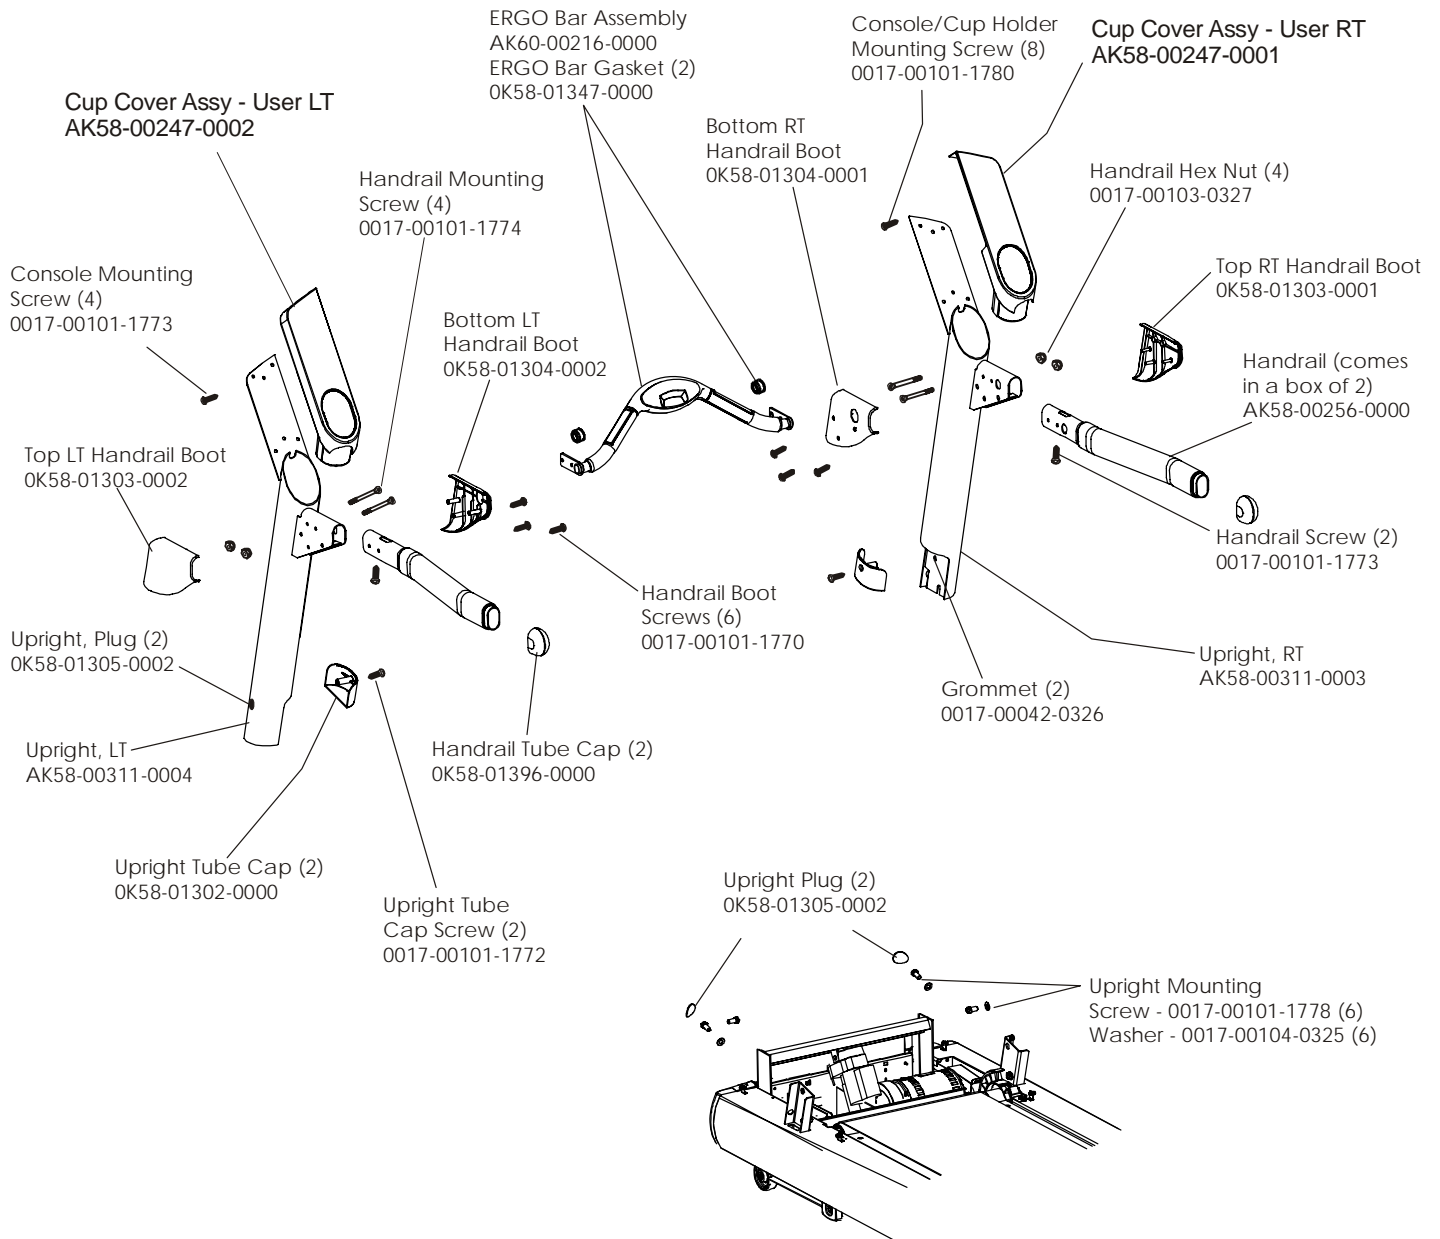

The AK58-00109-0000 Ferrite Bead Assembly is used on the AK60-00217-0002 console assembly only and is the only component that is unique between the two console part numbers.

Club Series Treadmill Handrail Assembly

CST-0XXX-01
S/N CST100000

Club Series Treadmill
Lift Motor and Frame - Domestic

CST-0XXX-01
S/N CST100000

Plate Assembly w/Line Cord - Dom
AK60-00177-0000
* parts included in kit

DSP Motor Controller Assembly
100-120V
AK65-00071-0000
200-240V
AK65-00071-0002

Phillips Pan Screws (3)
0017-00101-1781

note: keep the jumper (part no. AK58-00522-0000) that is
on P9--the DSP motor controller is not supplied with it.

Front Roller Assembly
AK58-00066-0000

Mounting Bolt
0017-00101-0974

Model Number	Description	Line Cord
CST-0100-01	Club Series Treadmill; ENG/ENG 120/60 DOM	0017-00003-0985
CST-0101-01	Club Series Treadmill; ENG + MET 230/50 CON	0017-00003-0696
CST-0102-01	Club Series Treadmill; ENG+ MET; 240/50 UK	0017-00003-0890
CST-0104-01	Club Series Treadmill; ENG + MET; 240 + AUS	0017-00003-0996