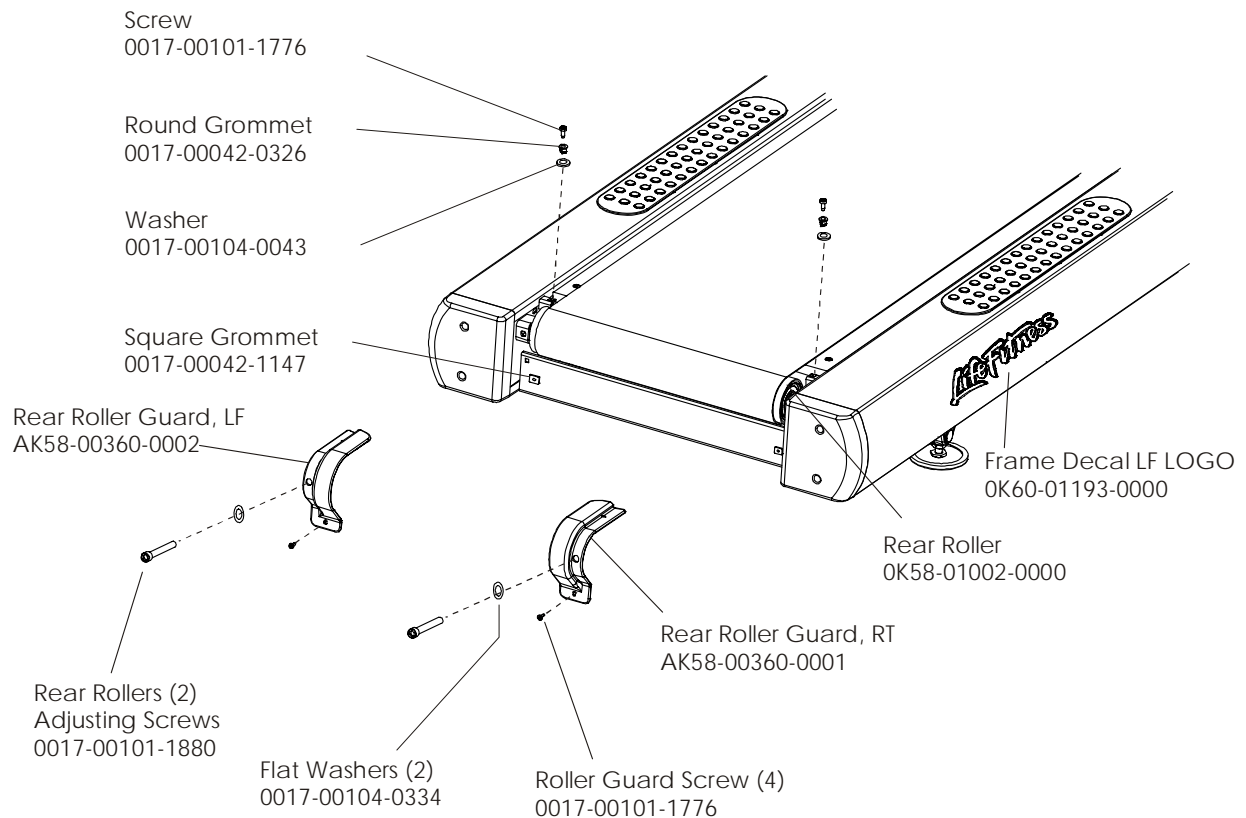

Miscellaneous	
Manual/Video/Hardware	Part Number
Service Manual	M051-00K58-A253
Installation Manual	M051-00K60-A094
Operation Manual	M051-00K60-A093
Hardware Bag	AK60-00173-0000

Language	Console Assembly	Overlay/Bezel/Switch Assembly	Overlay
Eng/Met	AK60-00217-0001	GK58-00002-0125	OK58-01488-0001
Eng/Eur	AK60-00217-0002	GK58-00002-0125	

The AK58-00109-0000 Ferrite Bead Assembly is used on the AK60-00217-0002 console assembly only and is the only component that is unique between the two console part numbers.

Club Series Treadmill Handrail Assembly

CST-0XXX-01
S/N CST100000

Club Series Treadmill
Lift Motor and Frame - Domestic

CST-0XXX-01
S/N CST100000

Plate Assembly w/Line Cord - Dom
AK60-00177-0000
* parts included in kit

DSP Motor Controller Assembly
100-120V
AK65-00071-0000
200-240V
AK65-00071-0002

Phillips Pan Screws (3)
0017-00101-1781

note: keep the jumper (part no. AK58-00522-0000) that is
on P9--the DSP motor controller is not supplied with it.

Front Roller Assembly
AK58-00066-0000

Mounting Bolt
0017-00101-0974