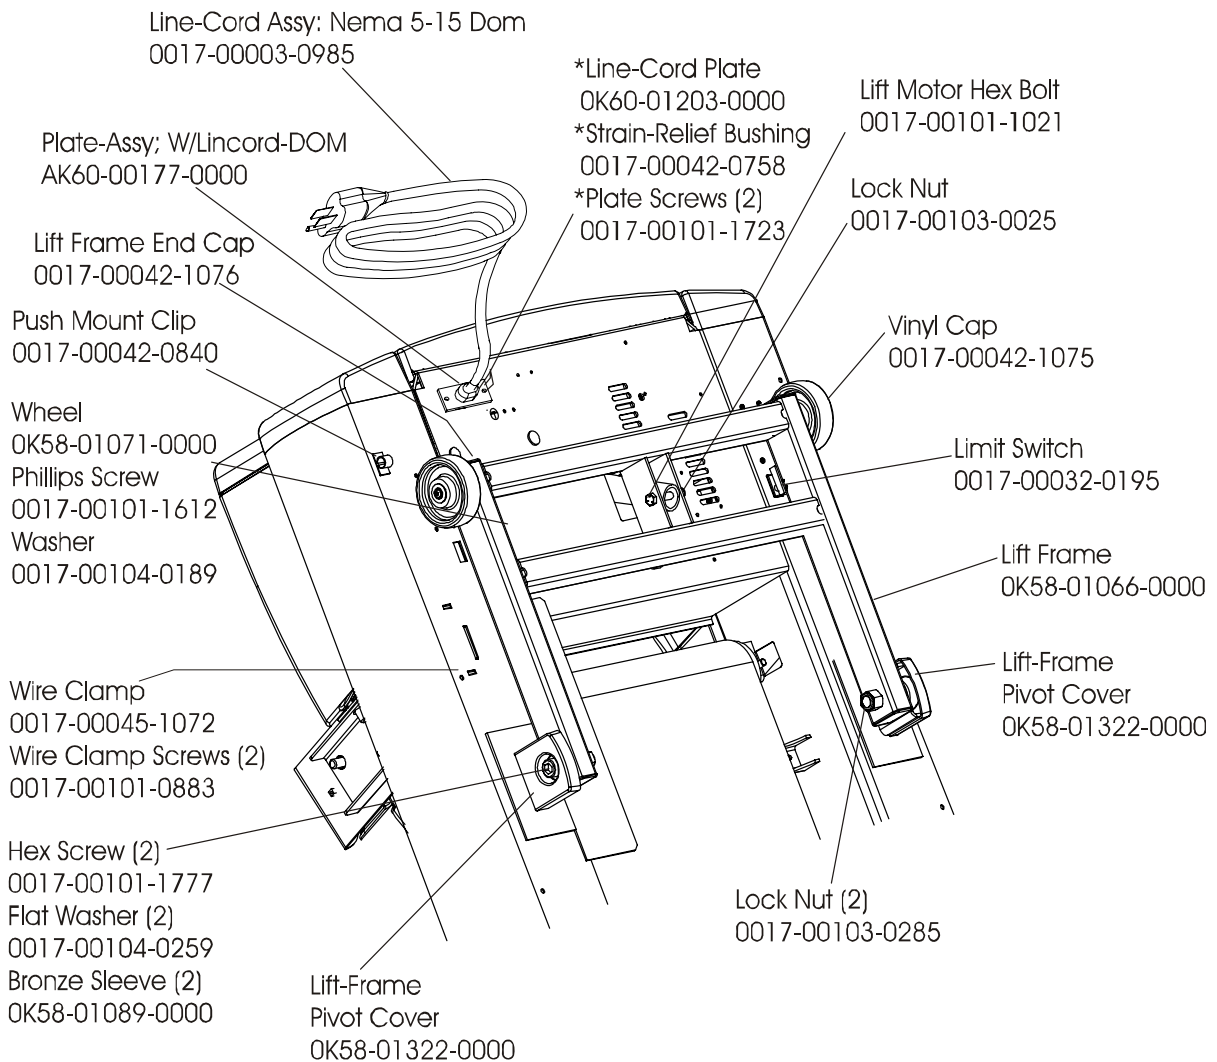

The AK58-00109-0000 Ferrite Bead Assembly is used on the AK60-00217-0002 console assembly only and is the only component that is unique between the two console part numbers.

Club Series Treadmill Handrail Assembly

CST-0XXX-01
S/N CST100000

Club Series Treadmill
Lift Motor and Frame - Domestic

CST-0XXX-01
S/N CST100000

Plate Assembly w/Line Cord - Dom
AK60-00177-0000
* parts included in kit

DSP Motor Controller Assembly
100-120V
AK65-00071-0000
200-240V
AK65-00071-0002

Phillips Pan Screws (3)
0017-00101-1781

note: keep the jumper (part no. AK58-00522-0000) that is
on P9--the DSP motor controller is not supplied with it.

Front Roller Assembly
AK58-00066-0000

Mounting Bolt
0017-00101-0974