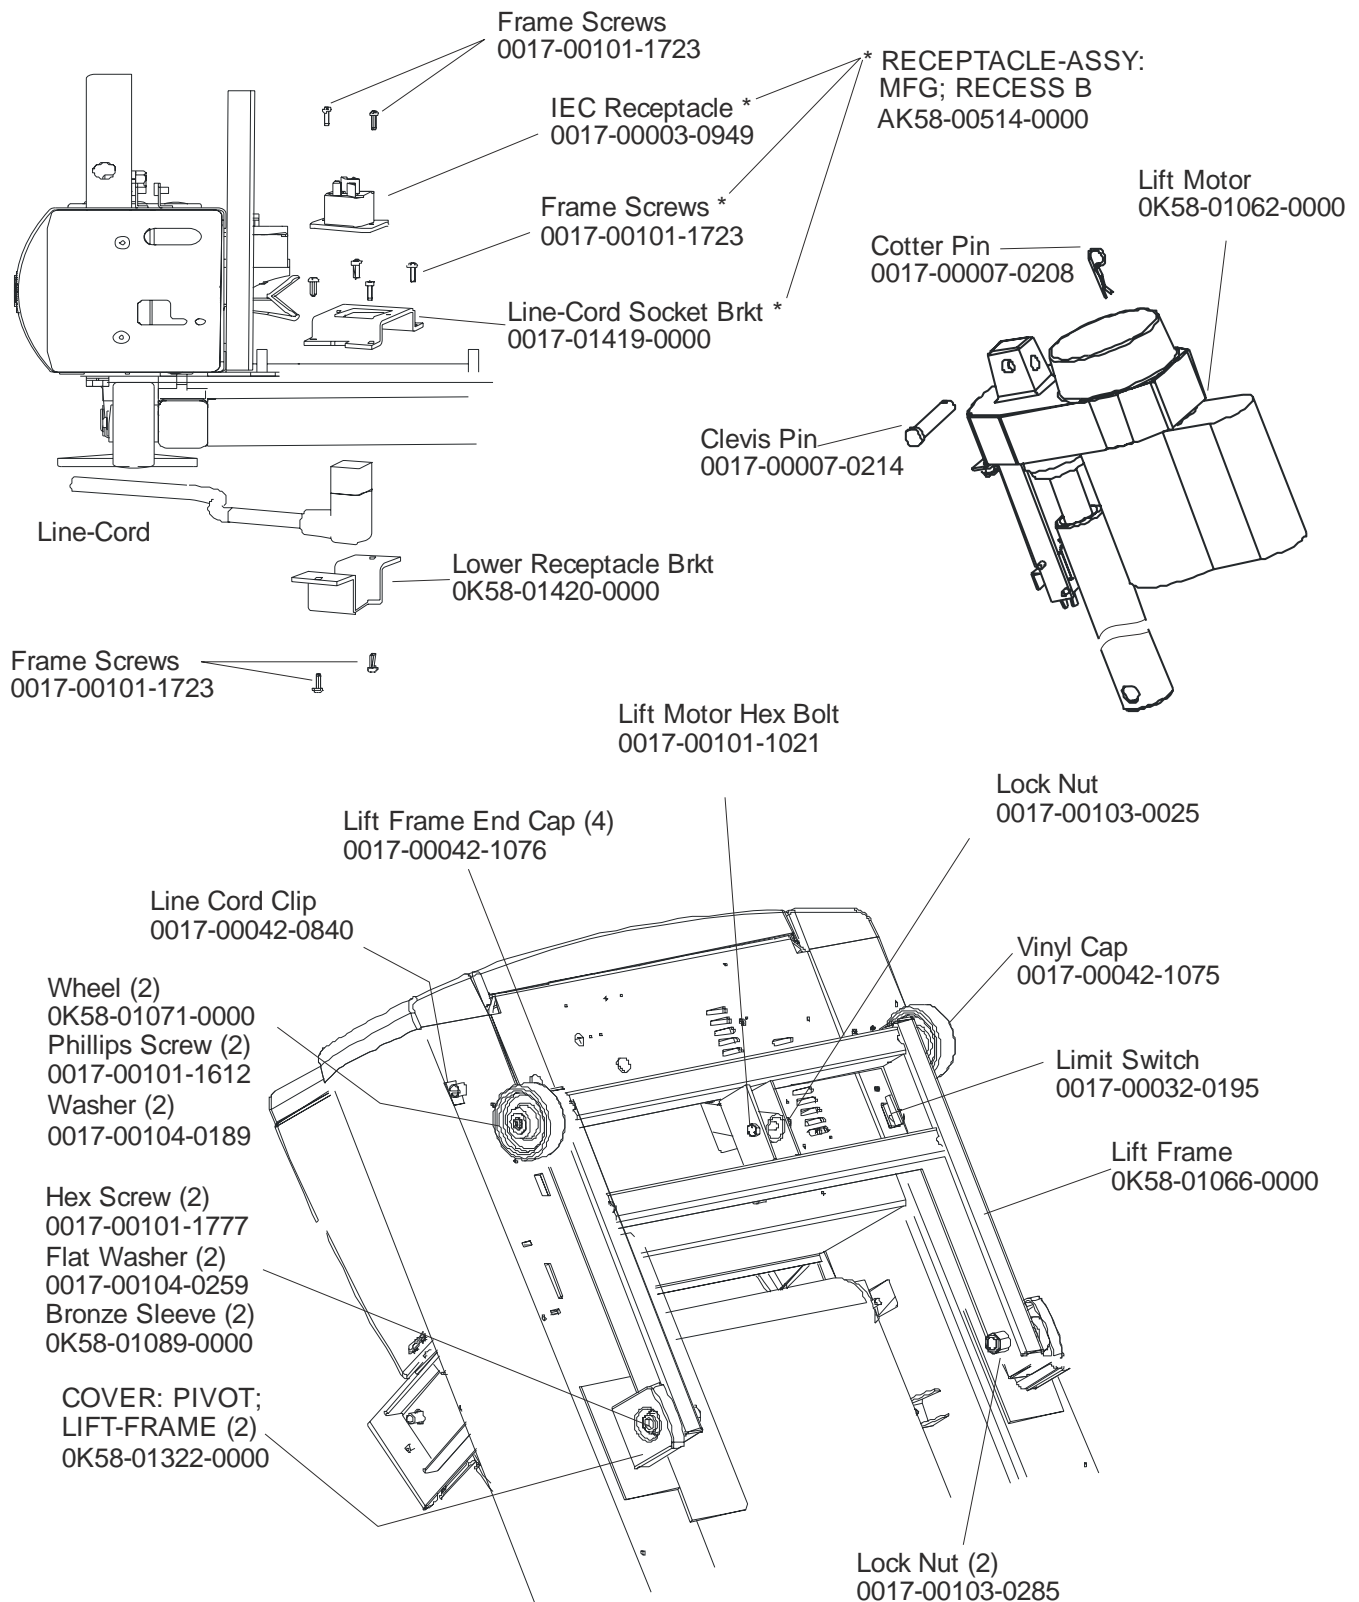

CST-0XXX-01
S/N CST100000

Club Series Treadmill
Lift Motor and Frame - Domestic

CST-0XXX-01
S/N CST100000

Plate Assembly w/Line Cord - Dom
AK60-00177-0000
* parts included in kit

DSP Motor Controller Assembly
100-120V
AK65-00071-0000
200-240V
AK65-00071-0002

Phillips Pan Screws (3)
0017-00101-1781

note: keep the jumper (part no. AK58-00522-0000) that is
on P9--the DSP motor controller is not supplied with it.

Front Roller Assembly
AK58-00066-0000

Mounting Bolt
0017-00101-0974

Flat Washer
0017-00104-0043

Lock Washer
0017-00104-00063

Polley V Pulley 8"
OK58-1105-0000

Lock Washer
0017-00104-0005

Hex Bolt
0017-00101-1632

Flat Washer
0017-00104-0330

Front Roller 3.5"
OK58-01001-0001

Ergo Bar w/Lifepulse
AK60-00216-0000

Model Number	Description	Line Cord
CST-0100-01	Club Series Treadmill; ENG/ENG 120/60 DOM	0017-00003-0985
CST-0101-01	Club Series Treadmill; ENG + MET 230/50 CON	0017-00003-0696
CST-0102-01	Club Series Treadmill; ENG+ MET; 240/50 UK	0017-00003-0890
CST-0104-01	Club Series Treadmill; ENG + MET; 240 + AUS	0017-00003-0996