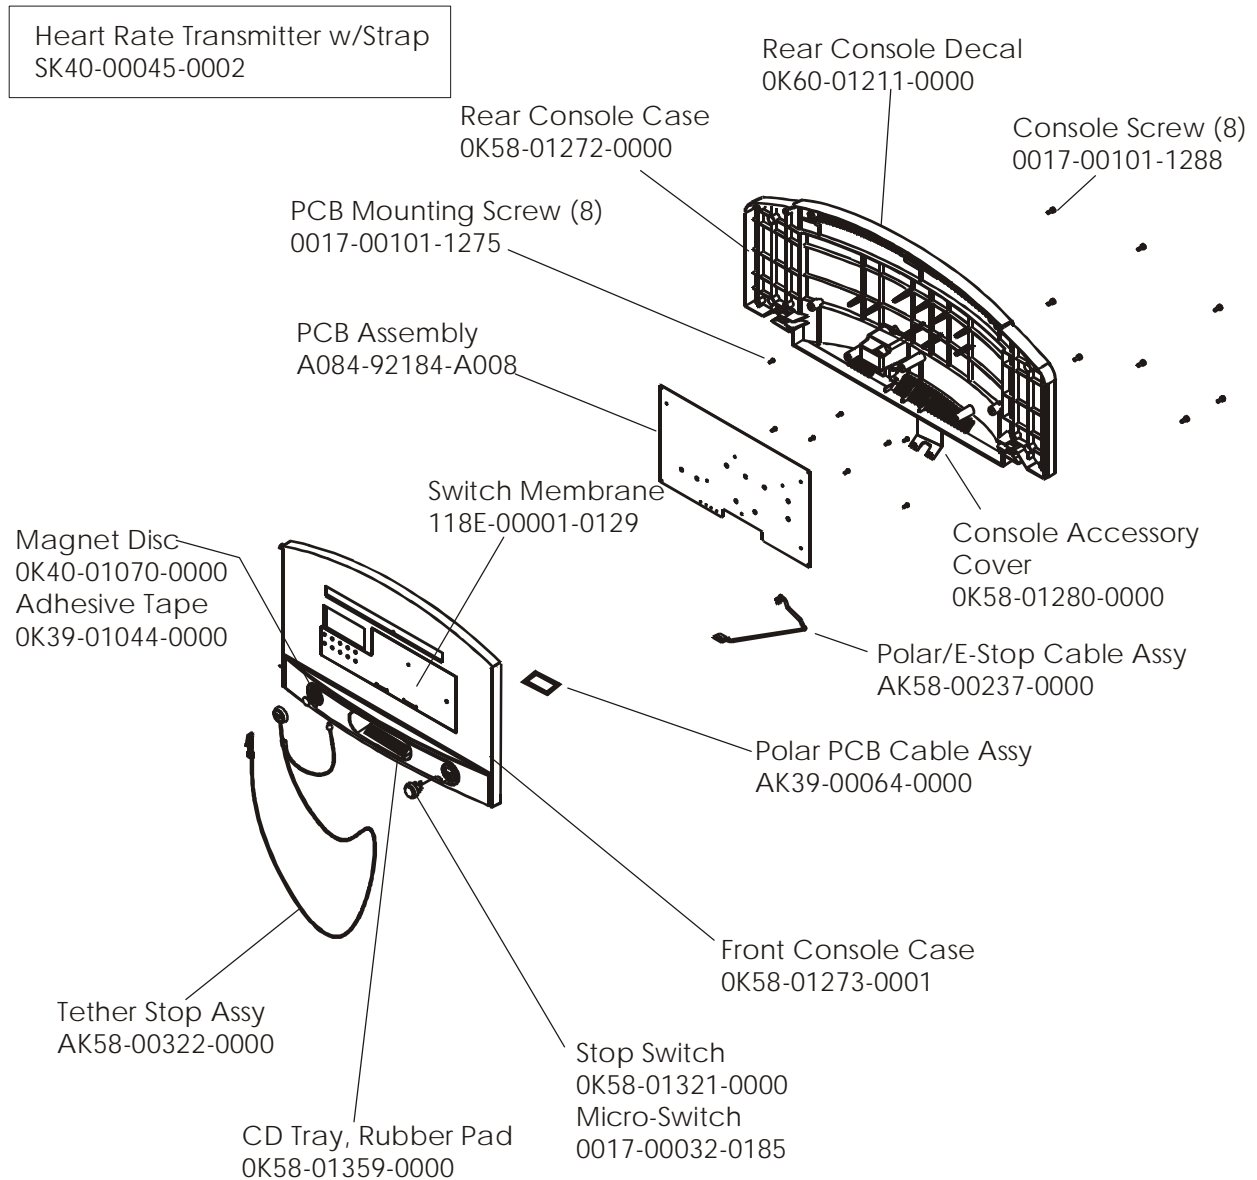

Language	Console Assembly	Overlay/Bezel/Switch Assembly	Overlay
Eng/Met	AK60-00217-0001	GK58-00002-0125	OK58-01488-0001
Eng/Eur	AK60-00217-0002	GK58-00002-0125	

The AK58-00109-0000 Ferrite Bead Assembly is used on the AK60-00217-0002 console assembly only and is the only component that is unique between the two console part numbers.