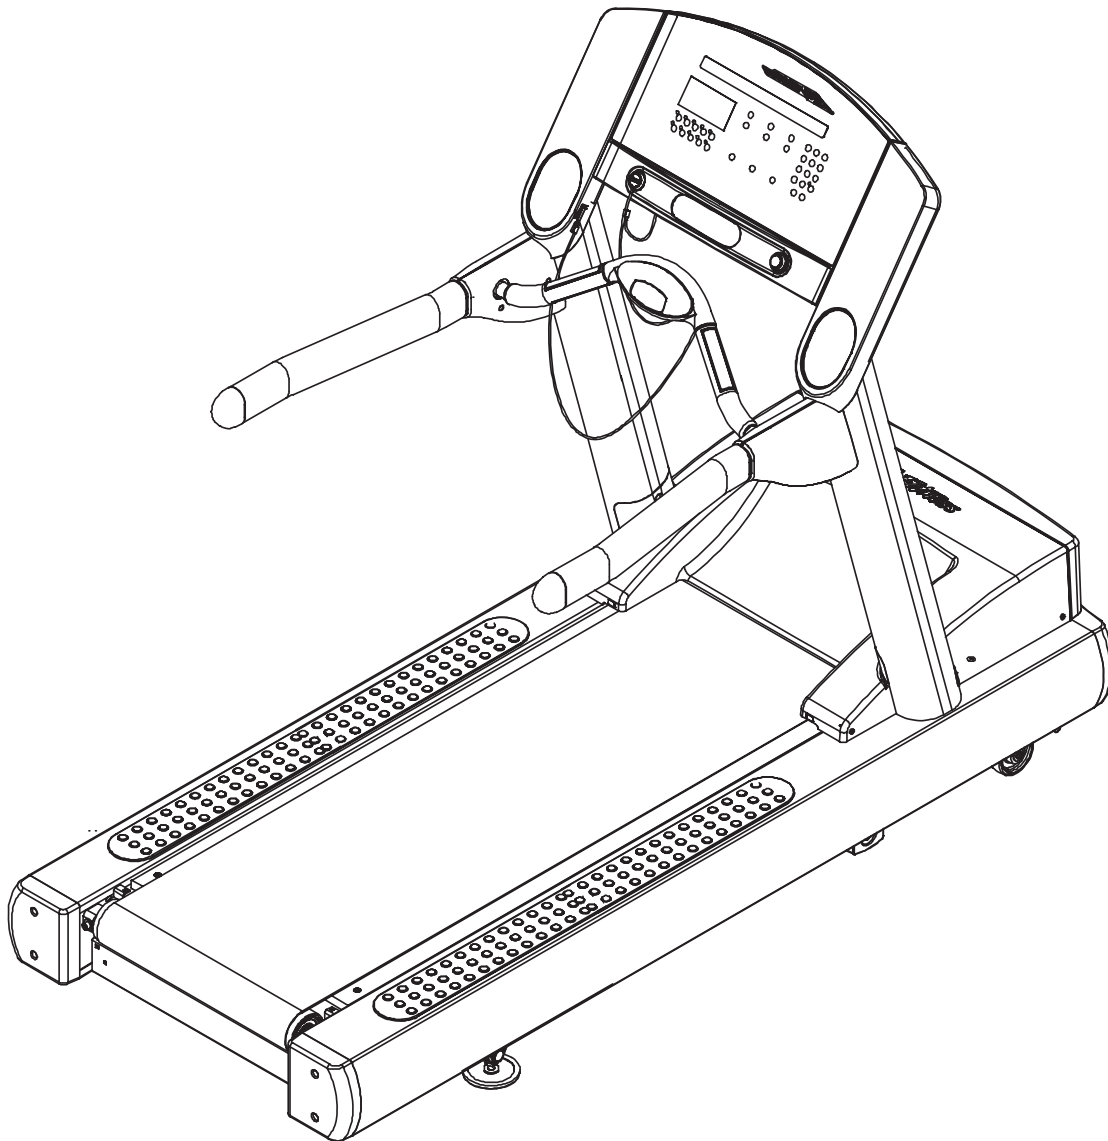

LifeFitness

CLUB SERIES TREADMILL CST-0XXX-01

Customer Support Services PARTS MANUAL rev 14 Nov 2007

Miscellaneous	3
Frame Assembly	4
Console Assembly	5
Handrail Assembly.....	6
Covers, End Caps, and Hardware	7
Belt, Deck, and Rear Roller.....	8
Lift Motor and Frame - Domestic	9
Lift Motor and Frame - International	10
Idler Assembly	11
Motor Controller Assembly.....	12
Drive Motor Assembly.....	13
Leveler Assembly.....	14
Front Roller Assembly	15
Ergo Bar w/Lifepulse	16
Line Cords and Cables	17

The AK58-00109-0000 Ferrite Bead Assembly is used on the AK60-00217-0002 console assembly only and is the only component that is unique between the two console part numbers.

Club Series Treadmill Handrail Assembly

CST-0XXX-01
S/N CST100000

Club Series Treadmill
Lift Motor and Frame - Domestic

CST-0XXX-01
S/N CST100000

Plate Assembly w/Line Cord - Dom
AK60-00177-0000
* parts included in kit

DSP Motor Controller Assembly
100-120V
AK65-00071-0000
200-240V
AK65-00071-0002

Phillips Pan Screws (3)
0017-00101-1781

note: keep the jumper (part no. AK58-00522-0000) that is
on P9--the DSP motor controller is not supplied with it.

Front Roller Assembly
AK58-00066-0000

Mounting Bolt
0017-00101-0974