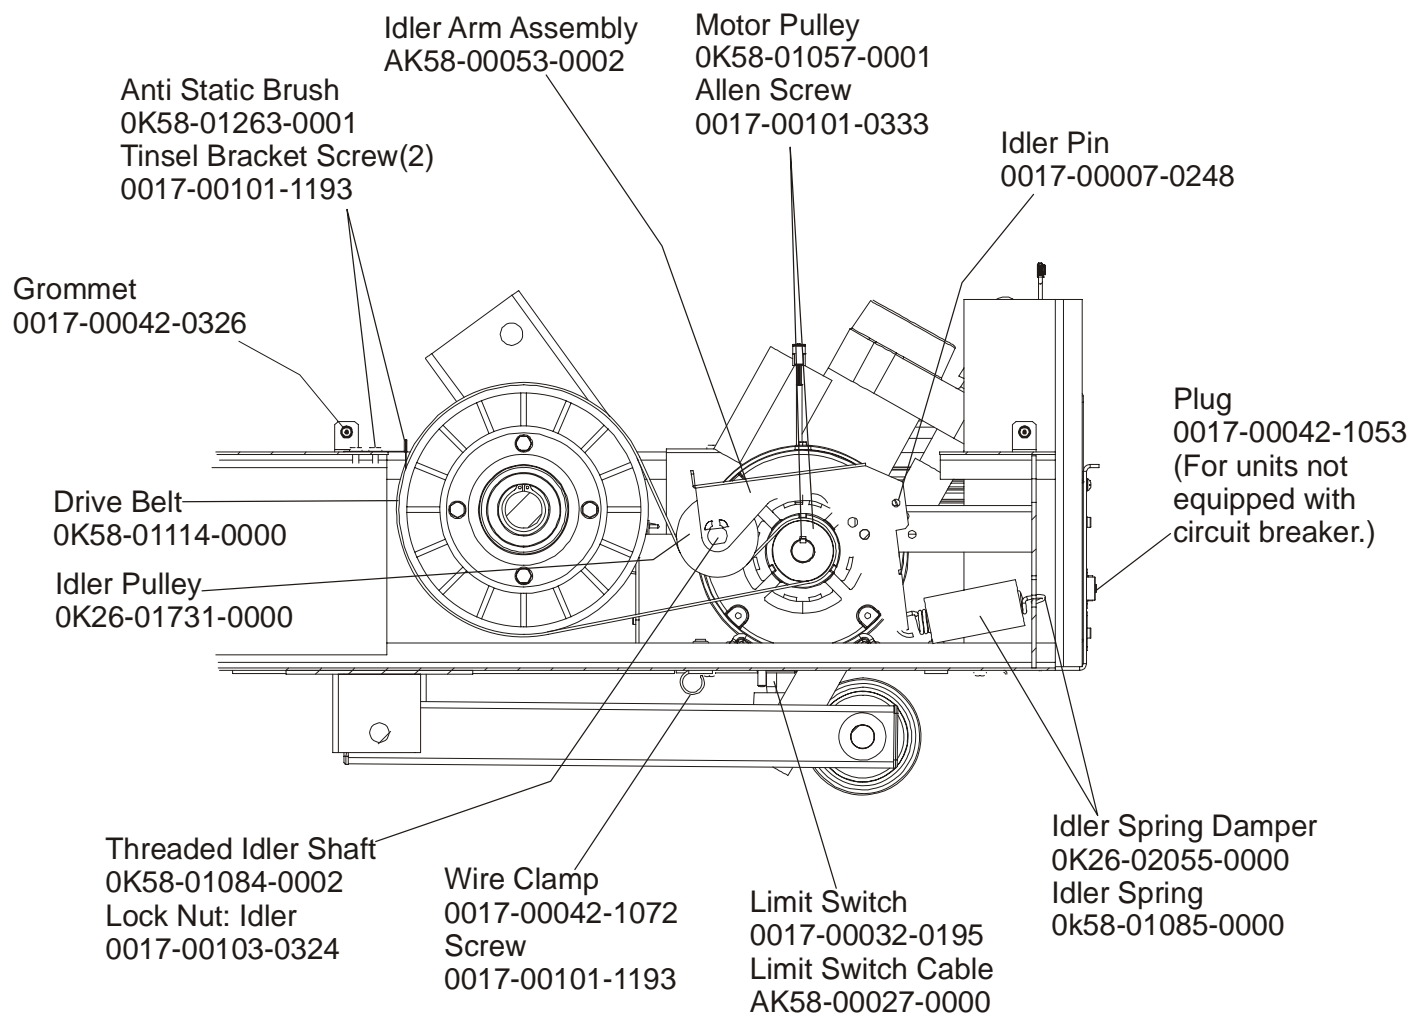

CST-0XXX-01
S/N CST100000

Club Series Treadmill
Lift Motor and Frame - Domestic

CST-0XXX-01
S/N CST100000

Plate Assembly w/Line Cord - Dom
AK60-00177-0000
* parts included in kit

DSP Motor Controller Assembly
100-120V
AK65-00071-0000
200-240V
AK65-00071-0002

Phillips Pan Screws (3)
0017-00101-1781

note: keep the jumper (part no. AK58-00522-0000) that is
on P9--the DSP motor controller is not supplied with it.

Front Roller Assembly
AK58-00066-0000

Mounting Bolt
0017-00101-0974