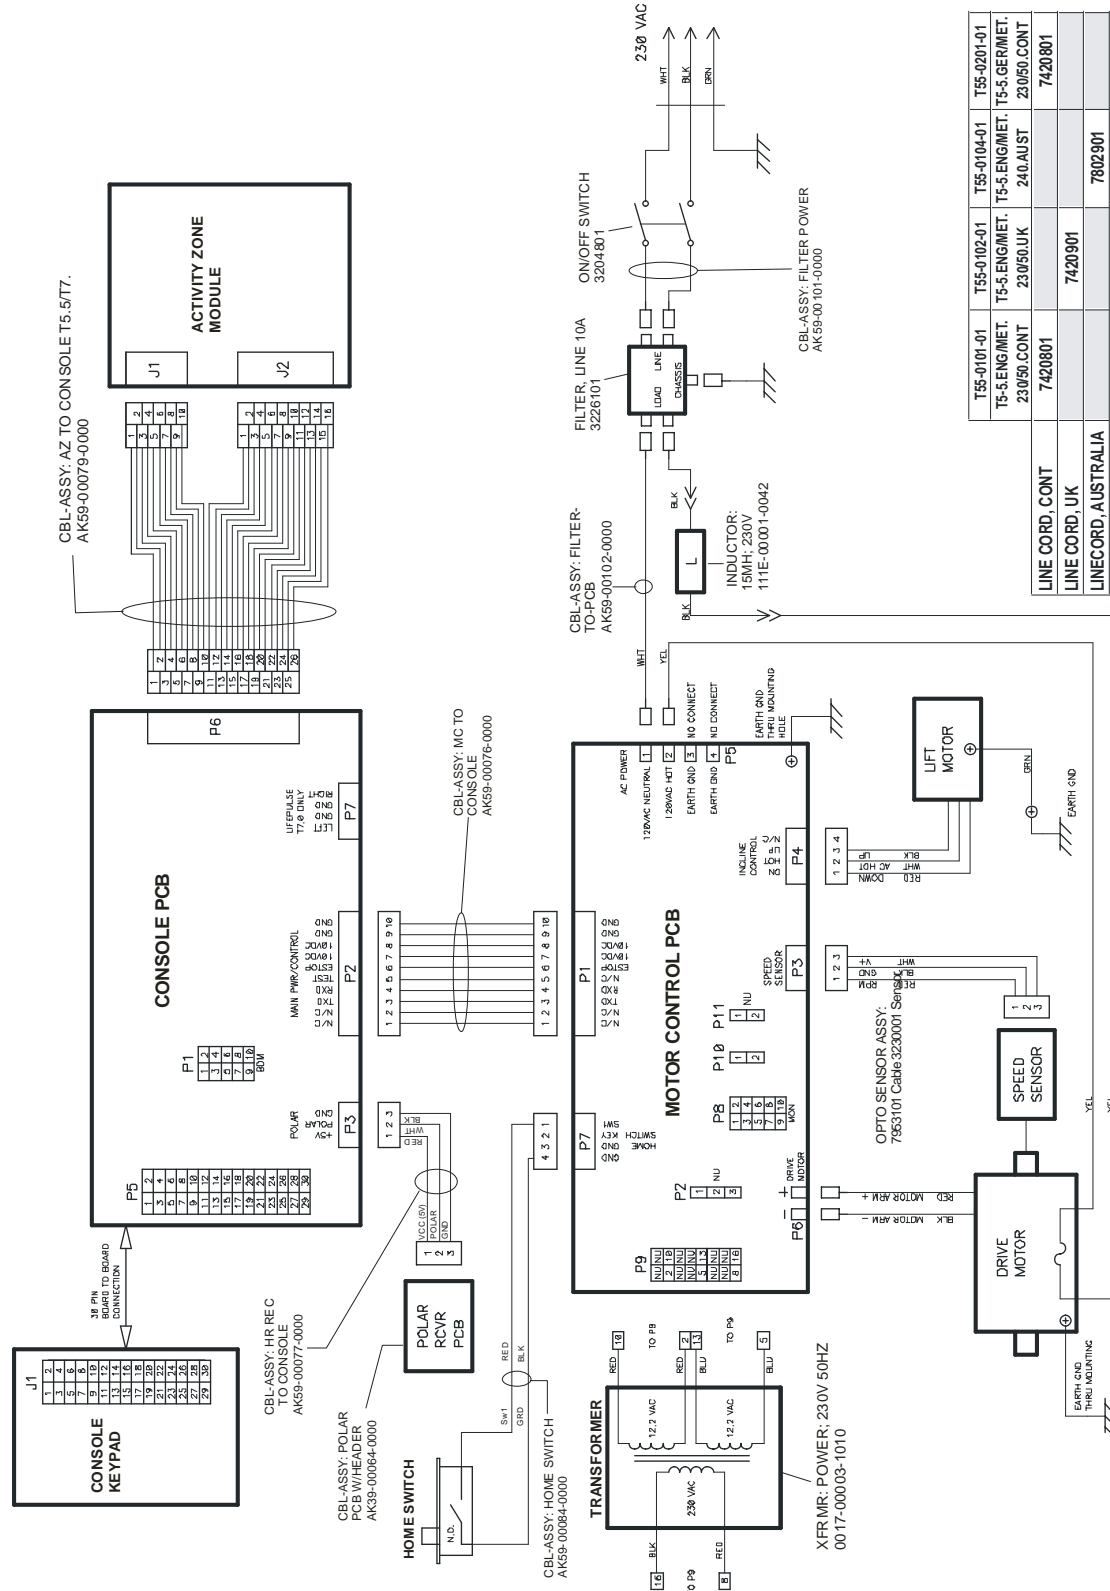

LifeFitness

T5-5 Treadmill

Customer Support Services PARTS MANUAL 31 Aug 2011

Contents

Miscellaneous 3

Extrusions and Rear Endcaps 4

Console and Related Components 5

Belt, Deck, and Rear Roller 6

Uprights, Handrails, and Cupholders 7

Ergo Bar 8

Motor Cover, Front End Cap, and Leg Levelers 9

Lift Frame and Lift Motor 10

Motor Controller Assembly 11

Drive Motor Assembly 12

Front Roller Assembly 13

Block Diagram - Domestic 14

Language	Part Nos.	
	Console Assembly	Overlay/Bezel Assembly
ENG/ENG	AK59-00072-0100	AK59-00116-0000
GER/MET	AK59-00072-0102	AK59-00117-0000

Motor Cover, Front End Cap, and Leg Levelers

Motor Controller Kit
Domestic
AK59-00112-0000
International
AK59-00113-0000

T5-5 TREADMILL Block Diagram - High Voltage

T55-0XXX-01

Free Manuals Download Website

<http://myh66.com>

<http://usermanuals.us>

<http://www.somanuals.com>

<http://www.4manuals.cc>

<http://www.manual-lib.com>