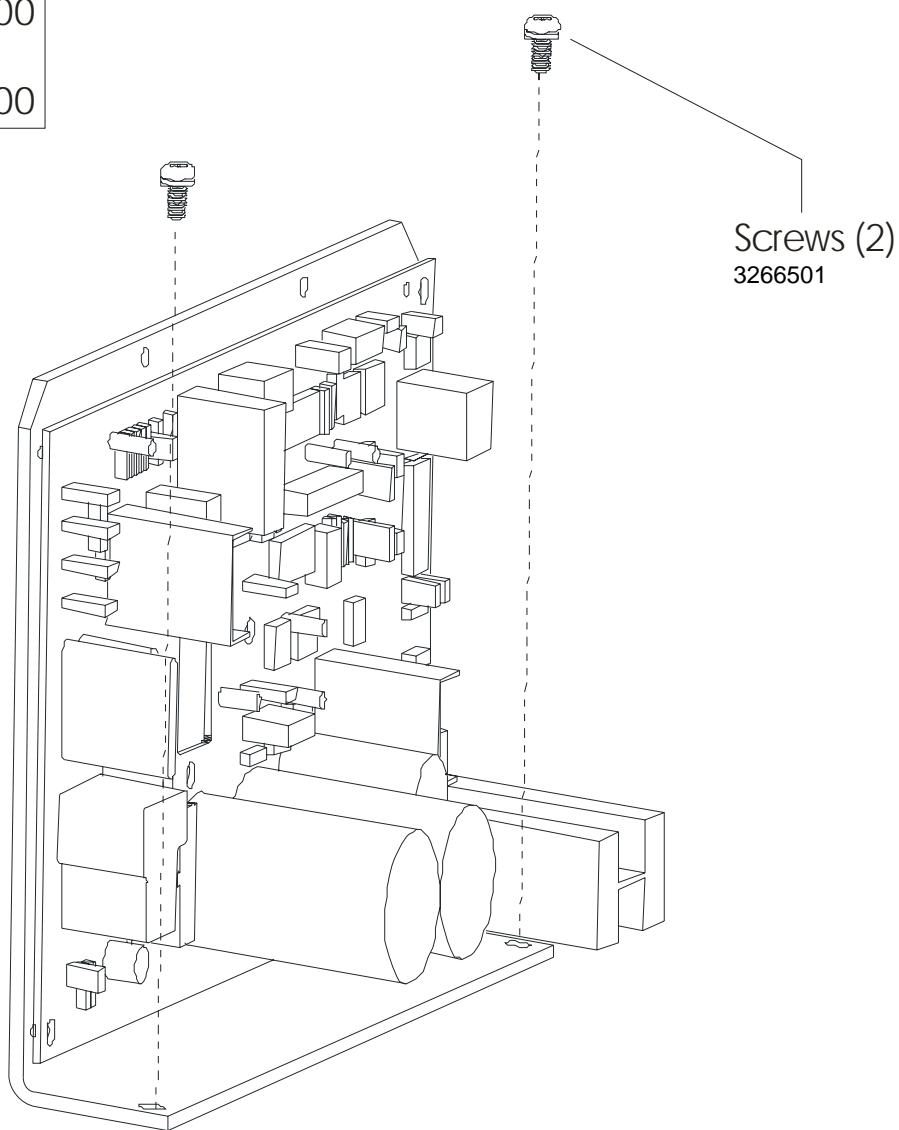

Language	Part Nos.	
	Console Assembly	Overlay/Bezel Assembly
ENG/ENG	AK59-00072-0100	AK59-00116-0000
GER/MET	AK59-00072-0102	AK59-00117-0000

Motor Cover, Front End Cap, and Leg Levelers

Motor Controller Kit
Domestic
AK59-00112-0000
International
AK59-00113-0000