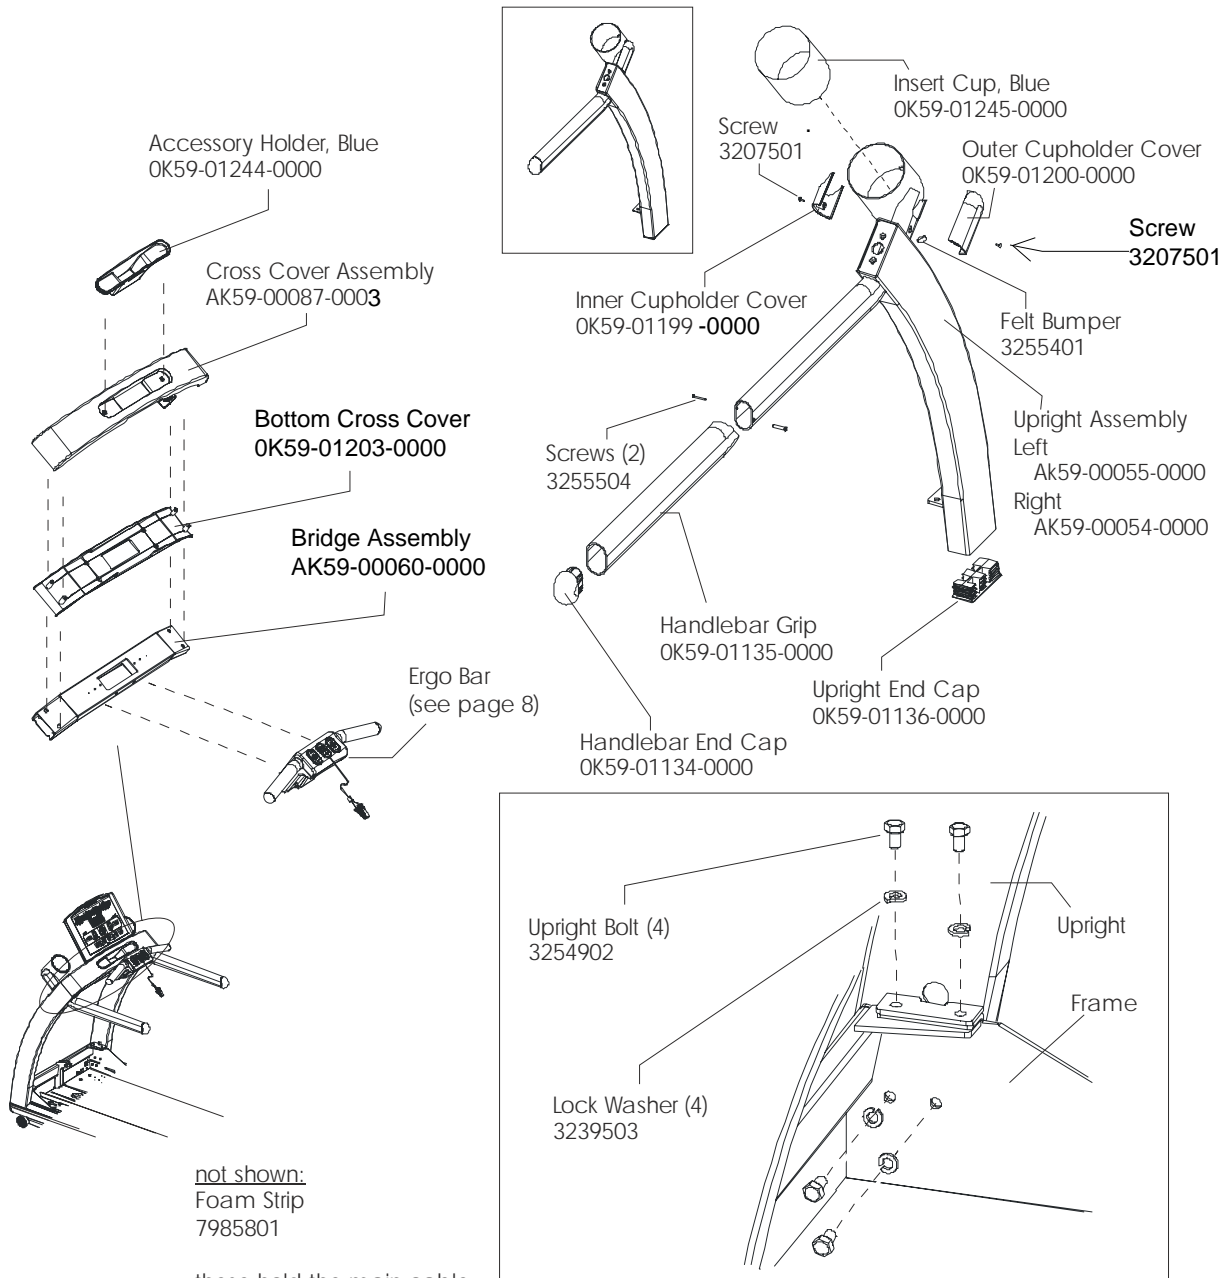

LifeFitness

T5-5 Treadmill

Customer Support Services PARTS MANUAL 31 Aug 2011

Contents

Miscellaneous 3

Extrusions and Rear Endcaps 4

Console and Related Components 5

Belt, Deck, and Rear Roller 6

Uprights, Handrails, and Cupholders 7

Ergo Bar 8

Motor Cover, Front End Cap, and Leg Levelers 9

Lift Frame and Lift Motor 10

Motor Controller Assembly 11

Drive Motor Assembly 12

Front Roller Assembly 13

Block Diagram - Domestic 14

Block Diagram - International 15

Description	Part No.
Hardware Bag	AK59-00090-0000
Document Kit - Eng	AK59-00111-0000
Document Kit - Ger	AK59-000111-0002
Transmitter, Polar HR	8254701
Strap, Heart Rate LF	6844301
M6 Hex Long Arm Wrench	3255701

Language	Part Nos.	
	Console Assembly	Overlay/Bezel Assembly
ENG/ENG	AK59-00072-0100	AK59-00116-0000
GER/MET	AK59-00072-0102	AK59-00117-0000

Motor Cover, Front End Cap, and Leg Levelers

Motor Controller Kit
Domestic
AK59-00112-0000
International
AK59-00113-0000