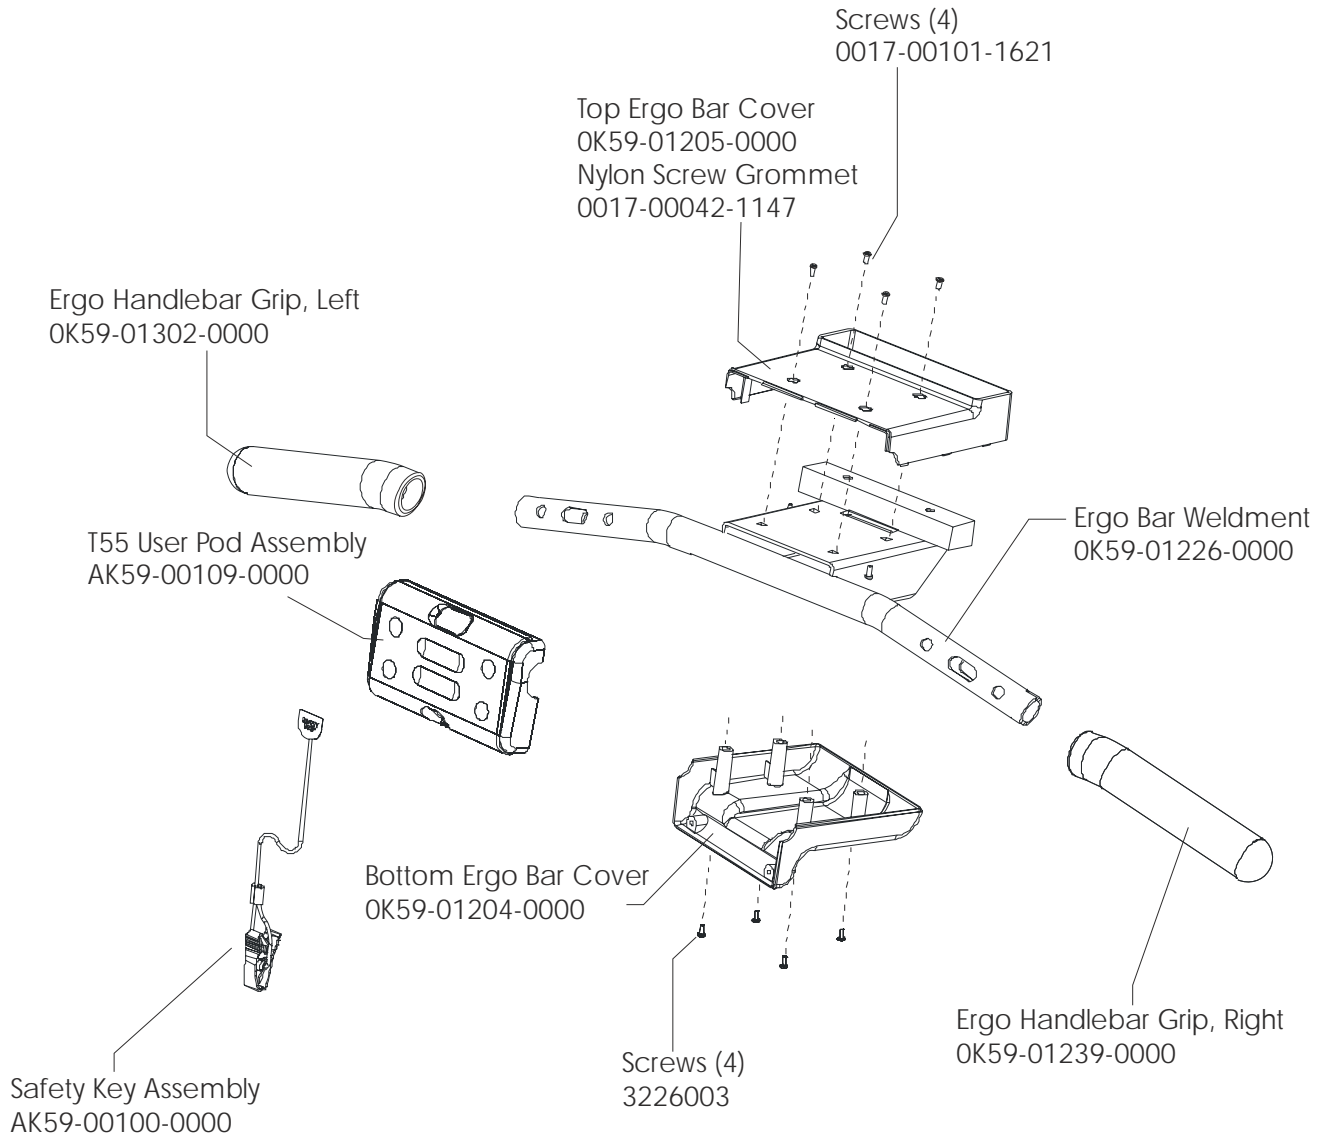

LifeFitness

T5-5 Treadmill

Customer Support Services PARTS MANUAL 31 Aug 2011

Contents

Miscellaneous 3

Extrusions and Rear Endcaps 4

Console and Related Components 5

Belt, Deck, and Rear Roller 6

Uprights, Handrails, and Cupholders 7

Ergo Bar 8

Motor Cover, Front End Cap, and Leg Levelers 9

Lift Frame and Lift Motor 10

Motor Controller Assembly 11

Drive Motor Assembly 12

Front Roller Assembly 13

Block Diagram - Domestic 14

Block Diagram - International 15

Description	Part No.
Hardware Bag	AK59-00090-0000
Document Kit - Eng	AK59-00111-0000
Document Kit - Ger	AK59-000111-0002
Transmitter, Polar HR	8254701
Strap, Heart Rate LF	6844301
M6 Hex Long Arm Wrench	3255701

Language	Part Nos.	
	Console Assembly	Overlay/Bezel Assembly
ENG/ENG	AK59-00072-0100	AK59-00116-0000
GER/MET	AK59-00072-0102	AK59-00117-0000

Motor Cover, Front End Cap, and Leg Levelers

Motor Controller Kit
Domestic
AK59-00112-0000
International
AK59-00113-0000