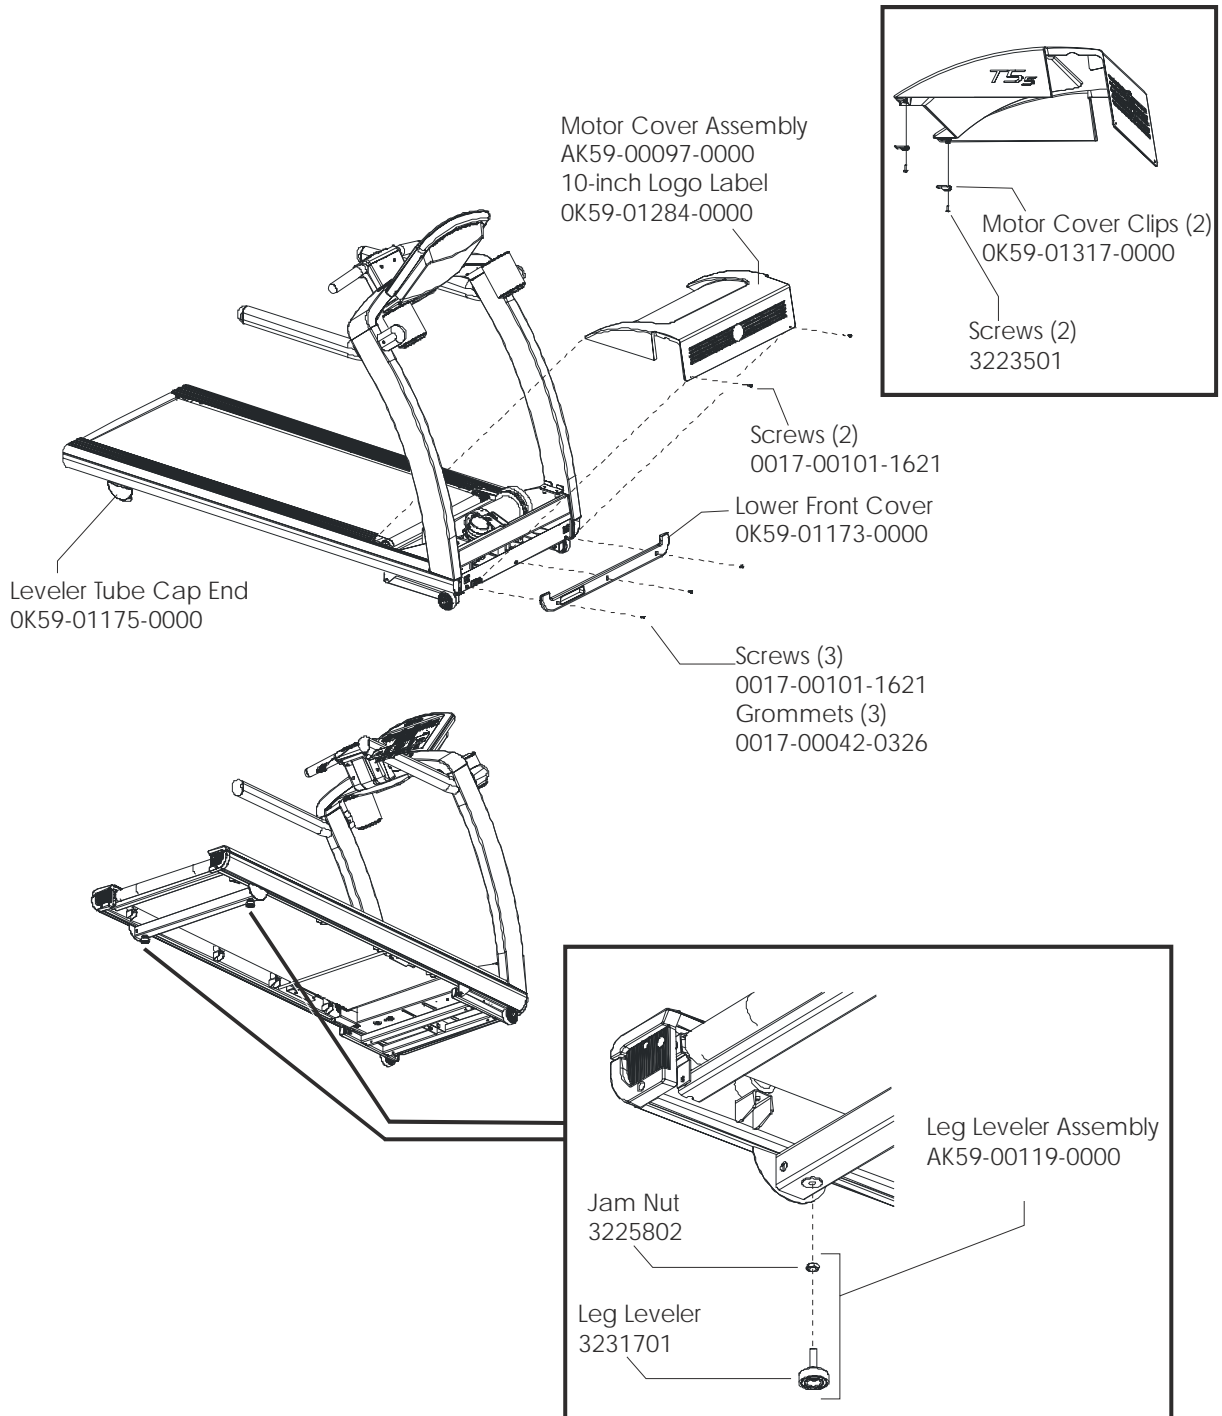

LifeFitness

T5-5 Treadmill

Customer Support Services PARTS MANUAL 31 Aug 2011

Contents

Miscellaneous 3

Extrusions and Rear Endcaps 4

Console and Related Components 5

Belt, Deck, and Rear Roller 6

Uprights, Handrails, and Cupholders 7

Ergo Bar 8

Motor Cover, Front End Cap, and Leg Levelers 9

Lift Frame and Lift Motor 10

Motor Controller Assembly 11

Drive Motor Assembly 12

Front Roller Assembly 13

Block Diagram - Domestic 14

Block Diagram - International 15

Description	Part No.
Hardware Bag	AK59-00090-0000
Document Kit - Eng	AK59-00111-0000
Document Kit - Ger	AK59-000111-0002
Transmitter, Polar HR	8254701
Strap, Heart Rate LF	6844301
M6 Hex Long Arm Wrench	3255701

Language	Part Nos.	
	Console Assembly	Overlay/Bezel Assembly
ENG/ENG	AK59-00072-0100	AK59-00116-0000
GER/MET	AK59-00072-0102	AK59-00117-0000

Motor Cover, Front End Cap, and Leg Levelers

Motor Controller Kit
Domestic
AK59-00112-0000
International
AK59-00113-0000