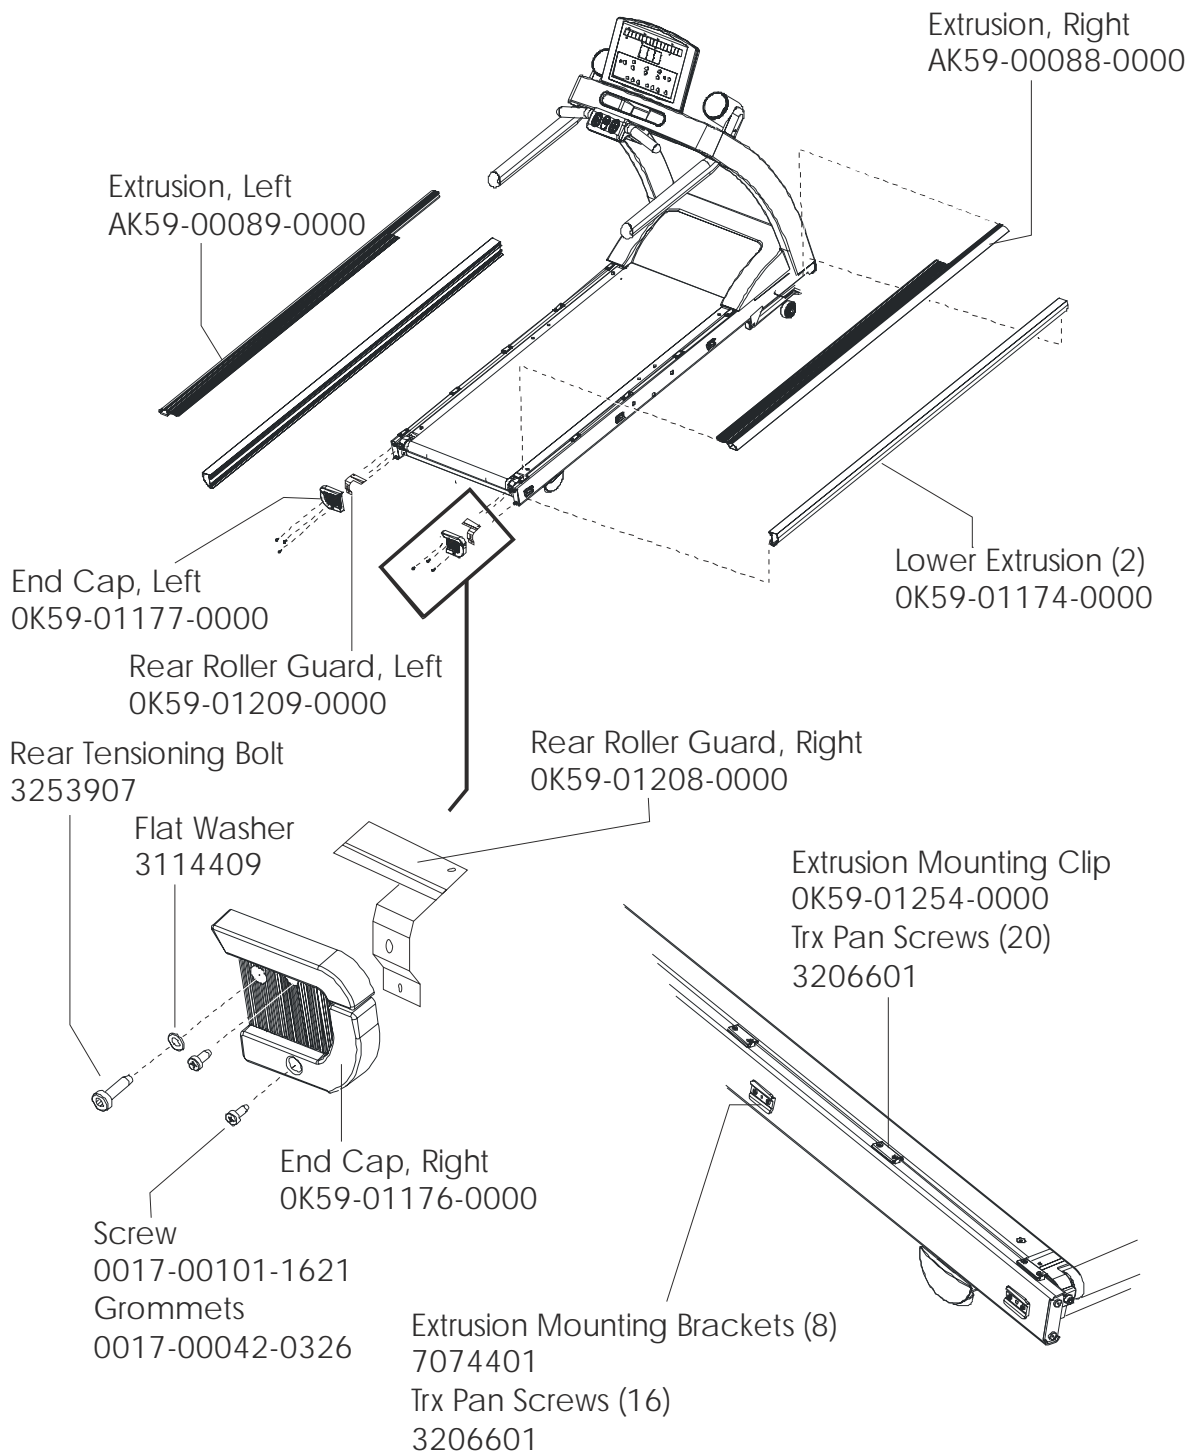

LifeFitness

T5-5 Treadmill

Customer Support Services PARTS MANUAL 31 Aug 2011

Contents

Miscellaneous 3

Extrusions and Rear Endcaps 4

Console and Related Components 5

Belt, Deck, and Rear Roller 6

Uprights, Handrails, and Cupholders 7

Ergo Bar 8

Motor Cover, Front End Cap, and Leg Levelers 9

Lift Frame and Lift Motor 10

Motor Controller Assembly 11

Drive Motor Assembly 12

Front Roller Assembly 13

Block Diagram - Domestic 14

Block Diagram - International 15

Description	Part No.
Hardware Bag	AK59-00090-0000
Document Kit - Eng	AK59-00111-0000
Document Kit - Ger	AK59-000111-0002
Transmitter, Polar HR	8254701
Strap, Heart Rate LF	6844301
M6 Hex Long Arm Wrench	3255701

Language	Part Nos.	
	Console Assembly	Overlay/Bezel Assembly
ENG/ENG	AK59-00072-0100	AK59-00116-0000
GER/MET	AK59-00072-0102	AK59-00117-0000

Motor Cover, Front End Cap, and Leg Levelers

Motor Controller Kit
Domestic
AK59-00112-0000
International
AK59-00113-0000