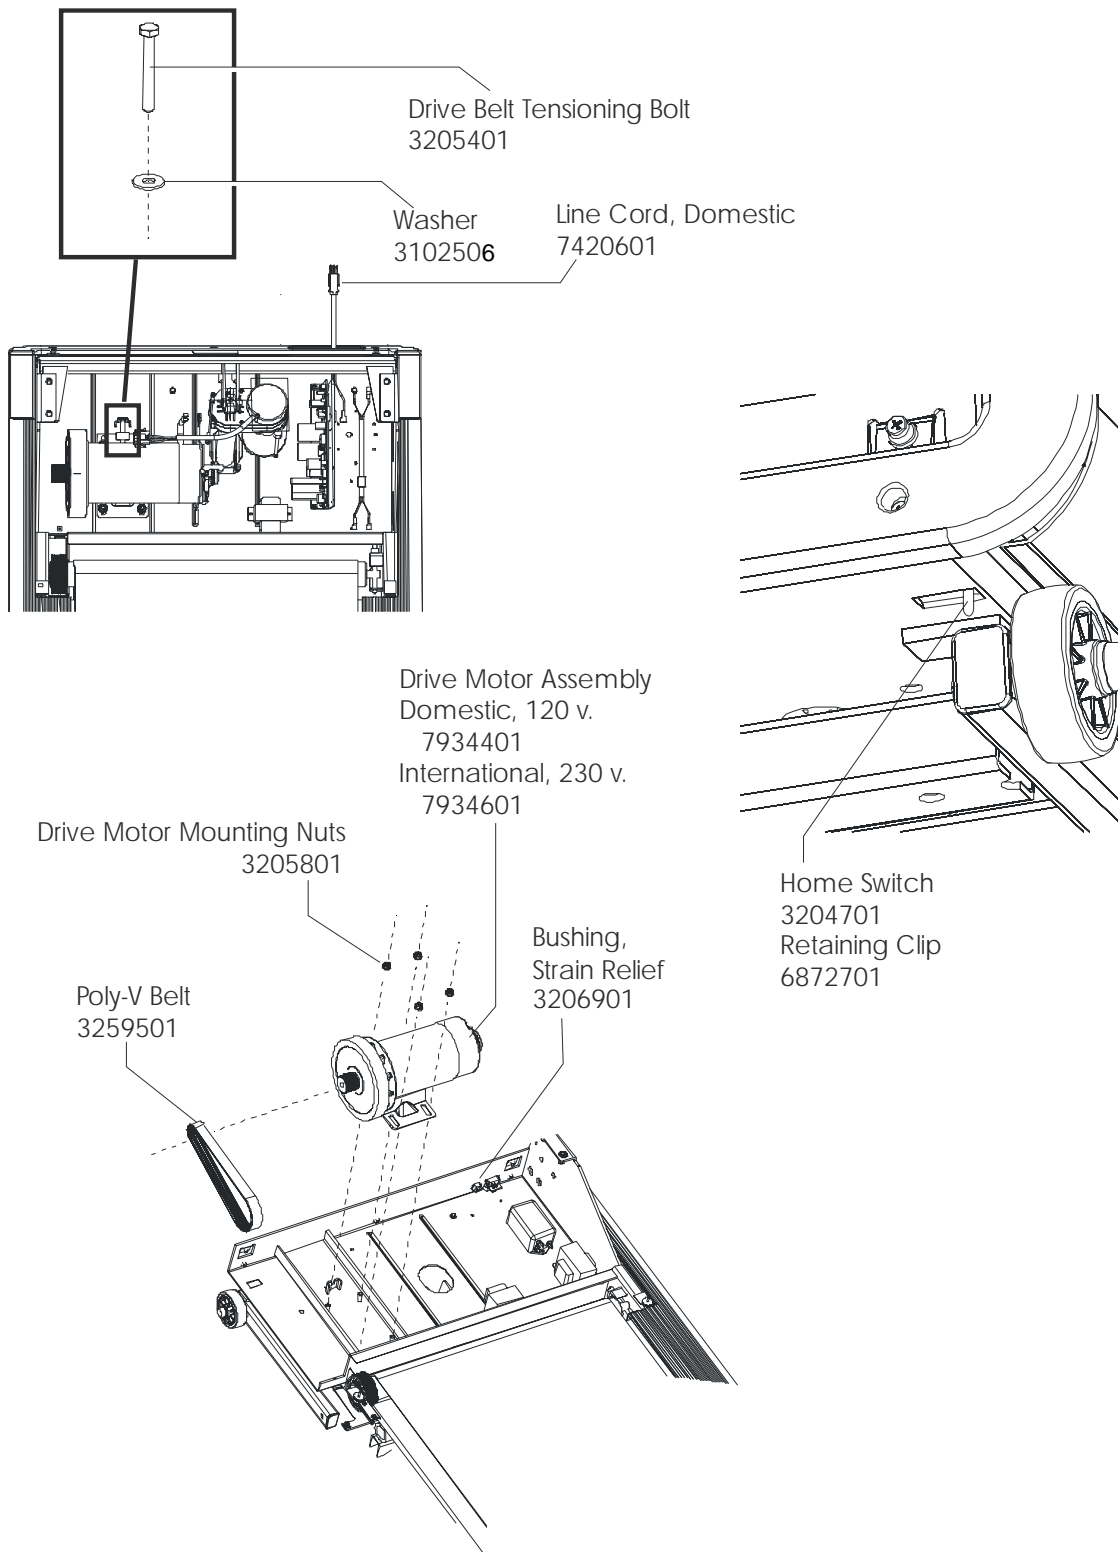

Uprights, Handrails, and Cupholders 7

Ergo Bar 8

Motor Cover, Front End Cap, and Leg Levelers 9

Lift Frame and Lift Motor 10

Motor Controller Assembly 11

Drive Motor Assembly 12

Front Roller Assembly 13

Block Diagram - Domestic 14

Block Diagram - International 15

Description	Part No.
Hardware Bag	AK59-00090-0000
Document Kit - Eng	AK59-00111-0000
Document Kit - Ger	AK59-000111-0002
Transmitter, Polar HR	8254701
Strap, Heart Rate LF	6844301
M6 Hex Long Arm Wrench	3255701

Language	Part Nos.	
	Console Assembly	Overlay/Bezel Assembly
ENG/ENG	AK59-00072-0100	AK59-00116-0000
GER/MET	AK59-00072-0102	AK59-00117-0000

Motor Cover, Front End Cap, and Leg Levelers

Motor Controller Kit
Domestic
AK59-00112-0000
International
AK59-00113-0000

T5-5 TREADMILL Block Diagram - High Voltage

T55-0XXX-01

Free Manuals Download Website

<http://myh66.com>

<http://usermanuals.us>

<http://www.somanuals.com>

<http://www.4manuals.cc>

<http://www.manual-lib.com>