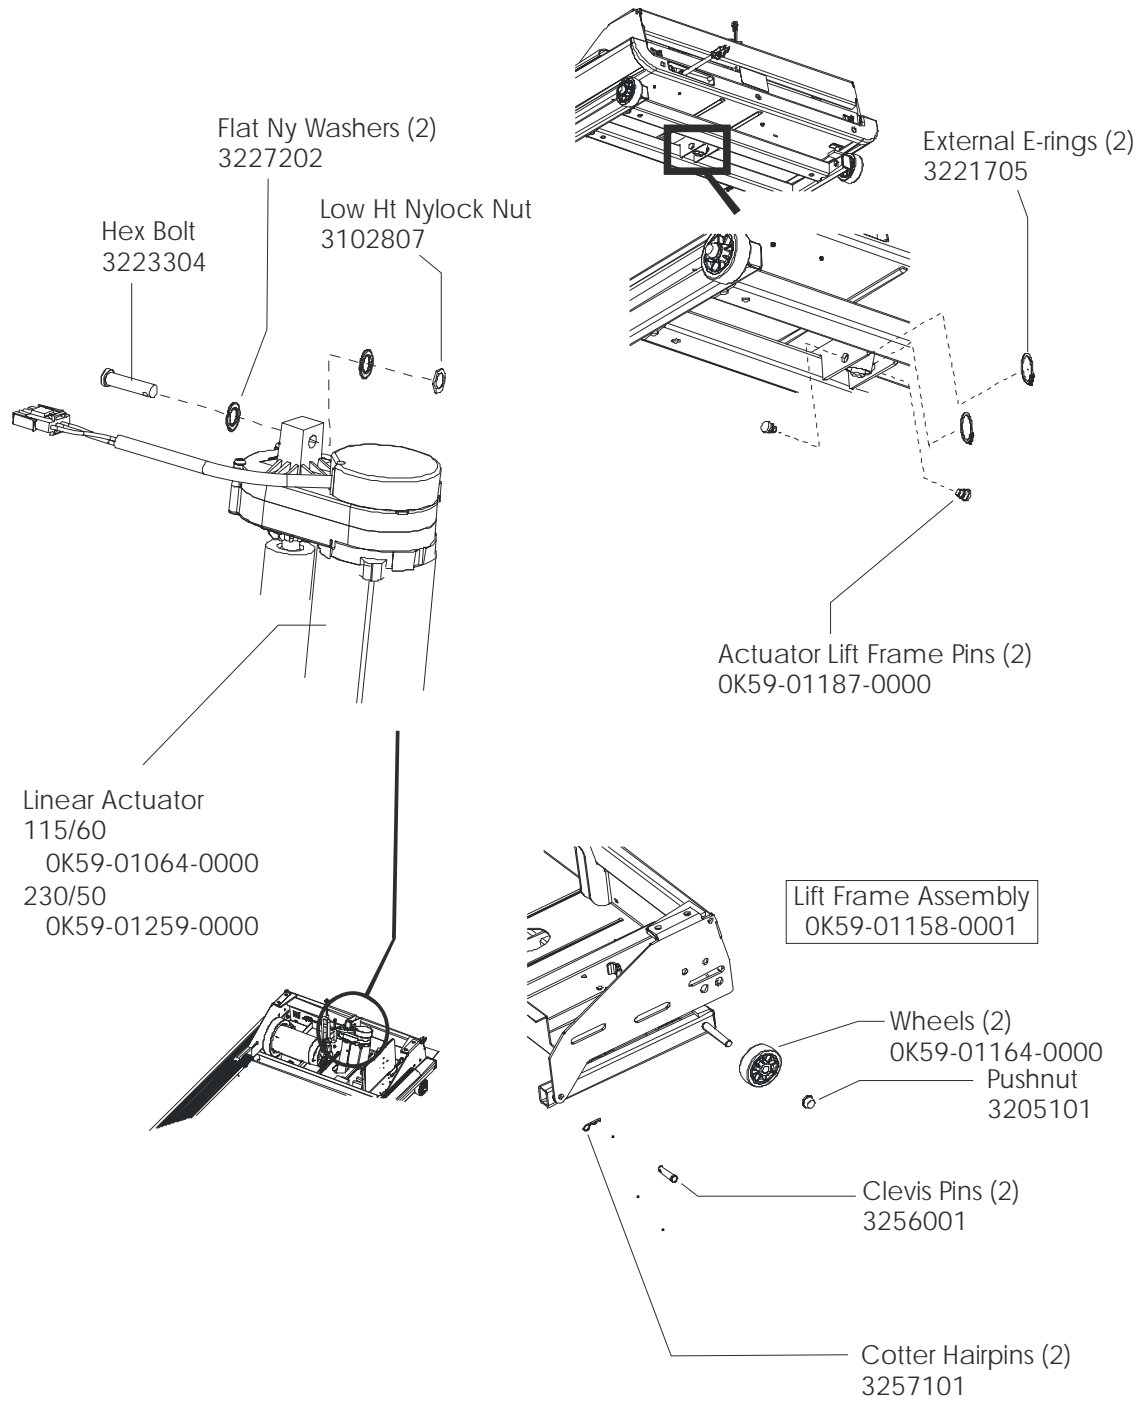

Uprights, Handrails, and Cupholders 7

Ergo Bar 8

Motor Cover, Front End Cap, and Leg Levelers 9

Lift Frame and Lift Motor 10

Motor Controller Assembly 11

Drive Motor Assembly 12

Front Roller Assembly 13

Block Diagram - Domestic 14

Block Diagram - International 15

Description	Part No.
Hardware Bag	AK59-00090-0000
Document Kit - Eng	AK59-00111-0000
Document Kit - Ger	AK59-000111-0002
Transmitter, Polar HR	8254701
Strap, Heart Rate LF	6844301
M6 Hex Long Arm Wrench	3255701

Language	Part Nos.	
	Console Assembly	Overlay/Bezel Assembly
ENG/ENG	AK59-00072-0100	AK59-00116-0000
GER/MET	AK59-00072-0102	AK59-00117-0000

Motor Cover, Front End Cap, and Leg Levelers

Motor Controller Kit
Domestic
AK59-00112-0000
International
AK59-00113-0000