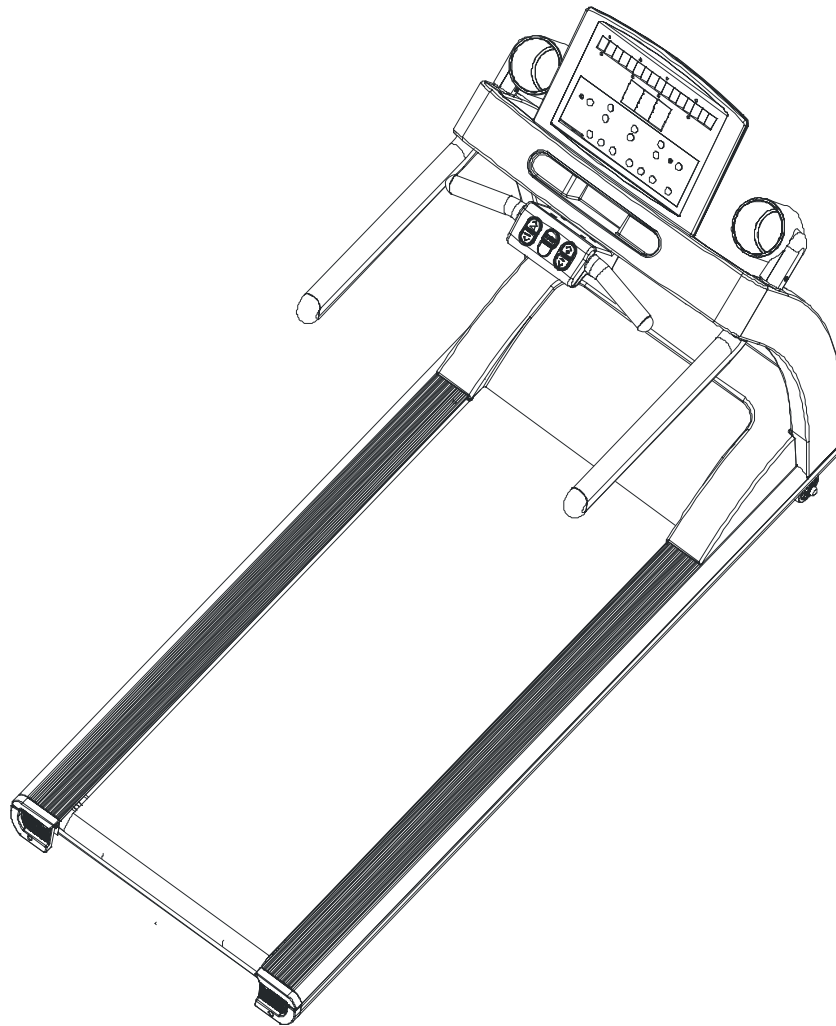

LifeFitness

T5-5 Treadmill

Customer Support Services PARTS MANUAL 31 Aug 2011

Contents

Miscellaneous 3

Extrusions and Rear Endcaps 4

Console and Related Components 5

Belt, Deck, and Rear Roller 6

Uprights, Handrails, and Cupholders 7

Ergo Bar 8

Motor Cover, Front End Cap, and Leg Levelers 9

Lift Frame and Lift Motor 10

Motor Controller Assembly 11

Drive Motor Assembly 12

Front Roller Assembly 13

Block Diagram - Domestic 14

Block Diagram - International 15

Description	Part No.
Hardware Bag	AK59-00090-0000
Document Kit - Eng	AK59-00111-0000
Document Kit - Ger	AK59-000111-0002
Transmitter, Polar HR	8254701
Strap, Heart Rate LF	6844301
M6 Hex Long Arm Wrench	3255701