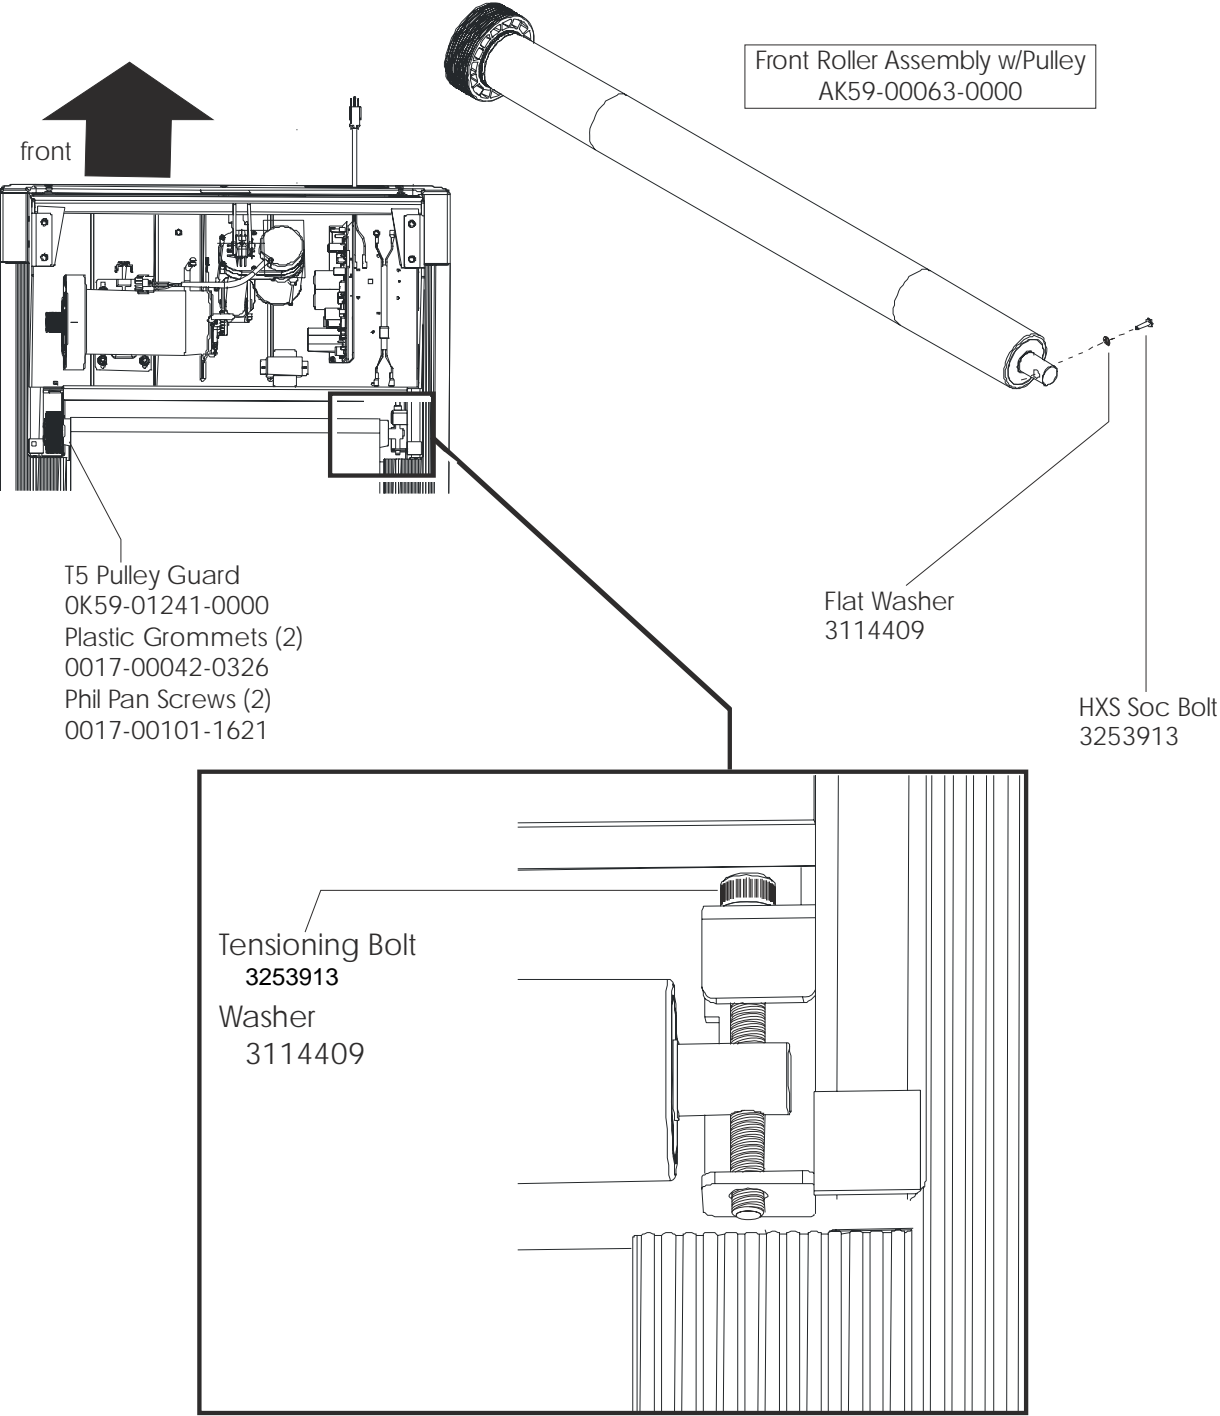

Language	Part Nos.	
	Console Assembly	Overlay/Bezel Assembly
ENG/ENG	AK59-00072-0100	AK59-00116-0000
GER/MET	AK59-00072-0102	AK59-00117-0000

Motor Cover, Front End Cap, and Leg Levelers

Motor Controller Kit
Domestic
AK59-00112-0000
International
AK59-00113-0000