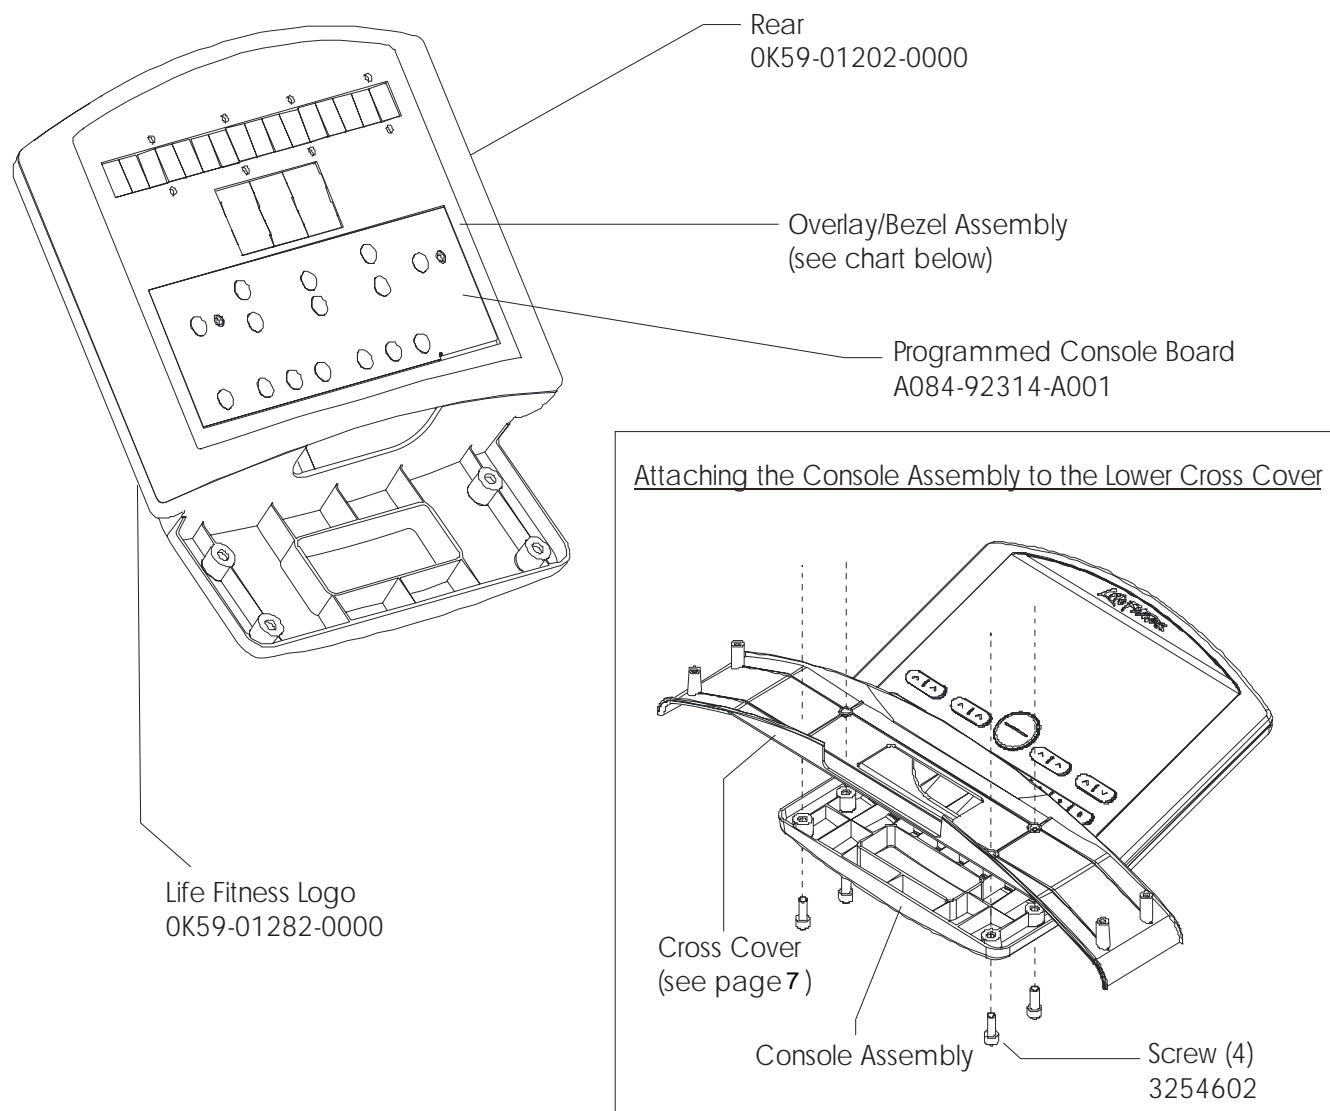

LifeFitness

T5-5 Treadmill

Customer Support Services PARTS MANUAL 31 Aug 2011

Contents

Miscellaneous 3

Extrusions and Rear Endcaps 4

Console and Related Components 5

Belt, Deck, and Rear Roller 6

Uprights, Handrails, and Cupholders 7

Ergo Bar 8

Motor Cover, Front End Cap, and Leg Levelers 9

Lift Frame and Lift Motor 10

Motor Controller Assembly 11

Drive Motor Assembly 12

Front Roller Assembly 13

Block Diagram - Domestic 14

Block Diagram - International 15

Description	Part No.
Hardware Bag	AK59-00090-0000
Document Kit - Eng	AK59-00111-0000
Document Kit - Ger	AK59-000111-0002
Transmitter, Polar HR	8254701
Strap, Heart Rate LF	6844301
M6 Hex Long Arm Wrench	3255701