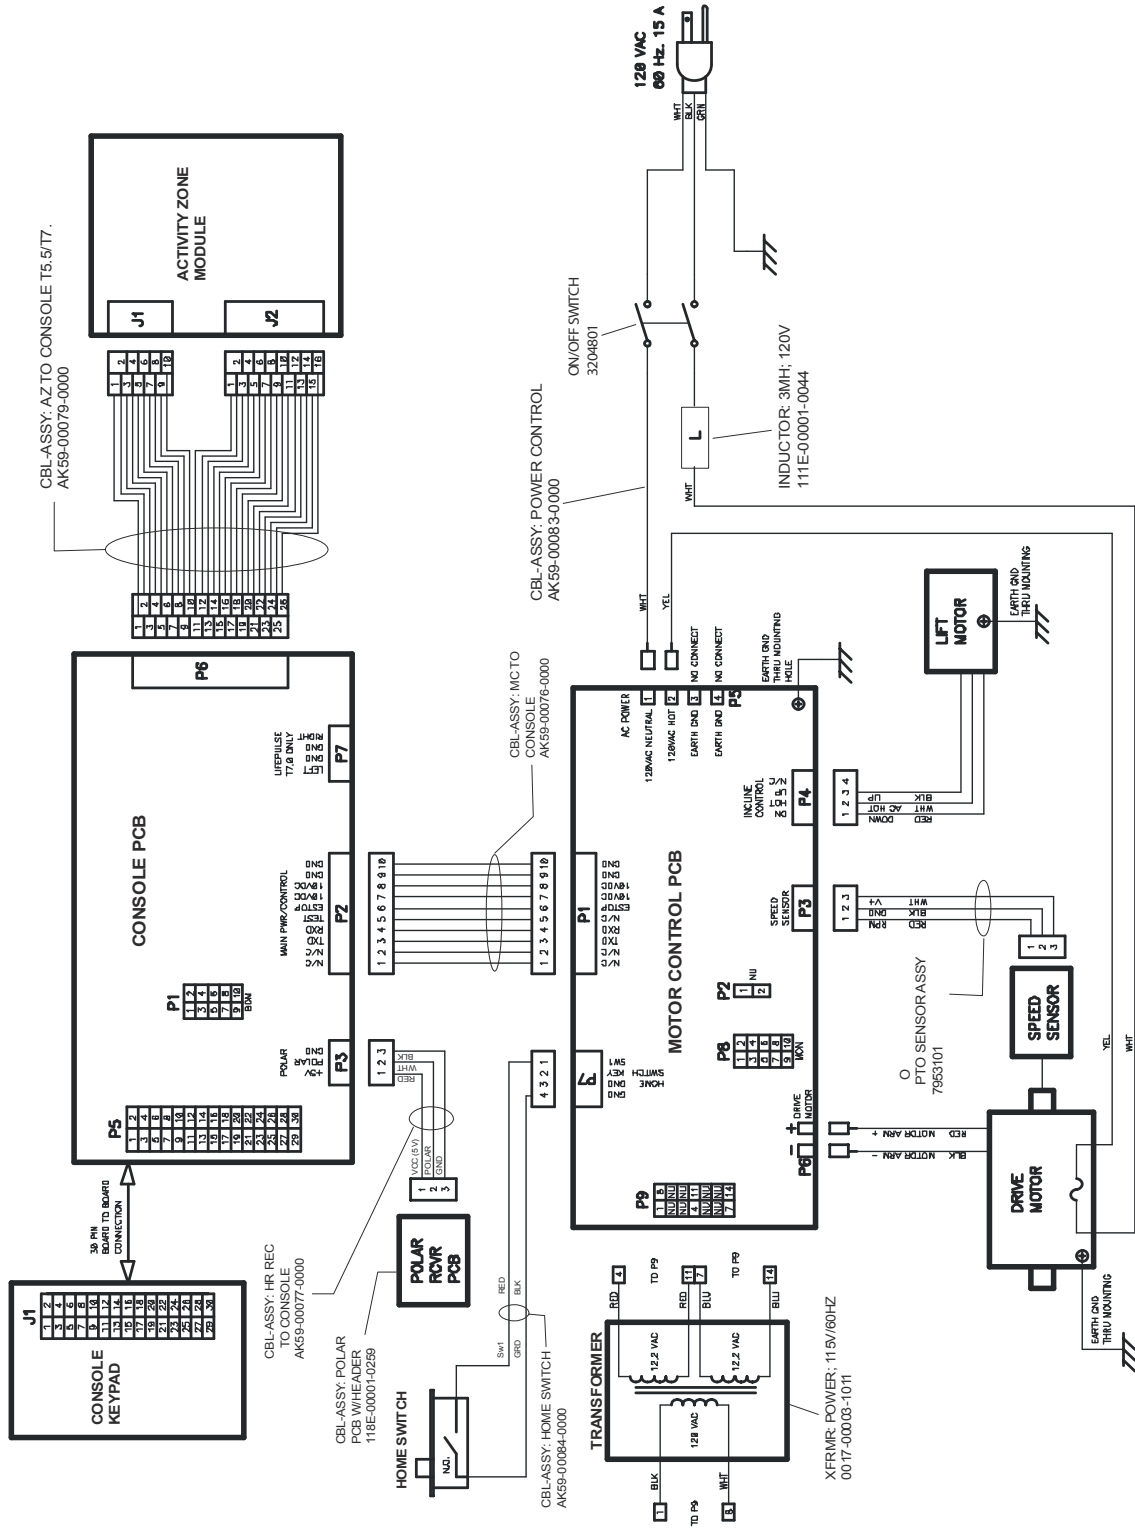

Uprights, Handrails, and Cupholders 7

Ergo Bar 8

Motor Cover, Front End Cap, and Leg Levelers 9

Lift Frame and Lift Motor 10

Motor Controller Assembly 11

Drive Motor Assembly 12

Front Roller Assembly 13

Block Diagram - Domestic 14

Language	Part Nos.	
	Console Assembly	Overlay/Bezel Assembly
ENG/ENG	AK59-00072-0100	AK59-00116-0000
GER/MET	AK59-00072-0102	AK59-00117-0000

Motor Cover, Front End Cap, and Leg Levelers

Motor Controller Kit
Domestic
AK59-00112-0000
International
AK59-00113-0000

T5-5 TREADMILL Block Diagram - High Voltage

T55-0XXX-01

Free Manuals Download Website

<http://myh66.com>

<http://usermanuals.us>

<http://www.somanuals.com>

<http://www.4manuals.cc>

<http://www.manual-lib.com>