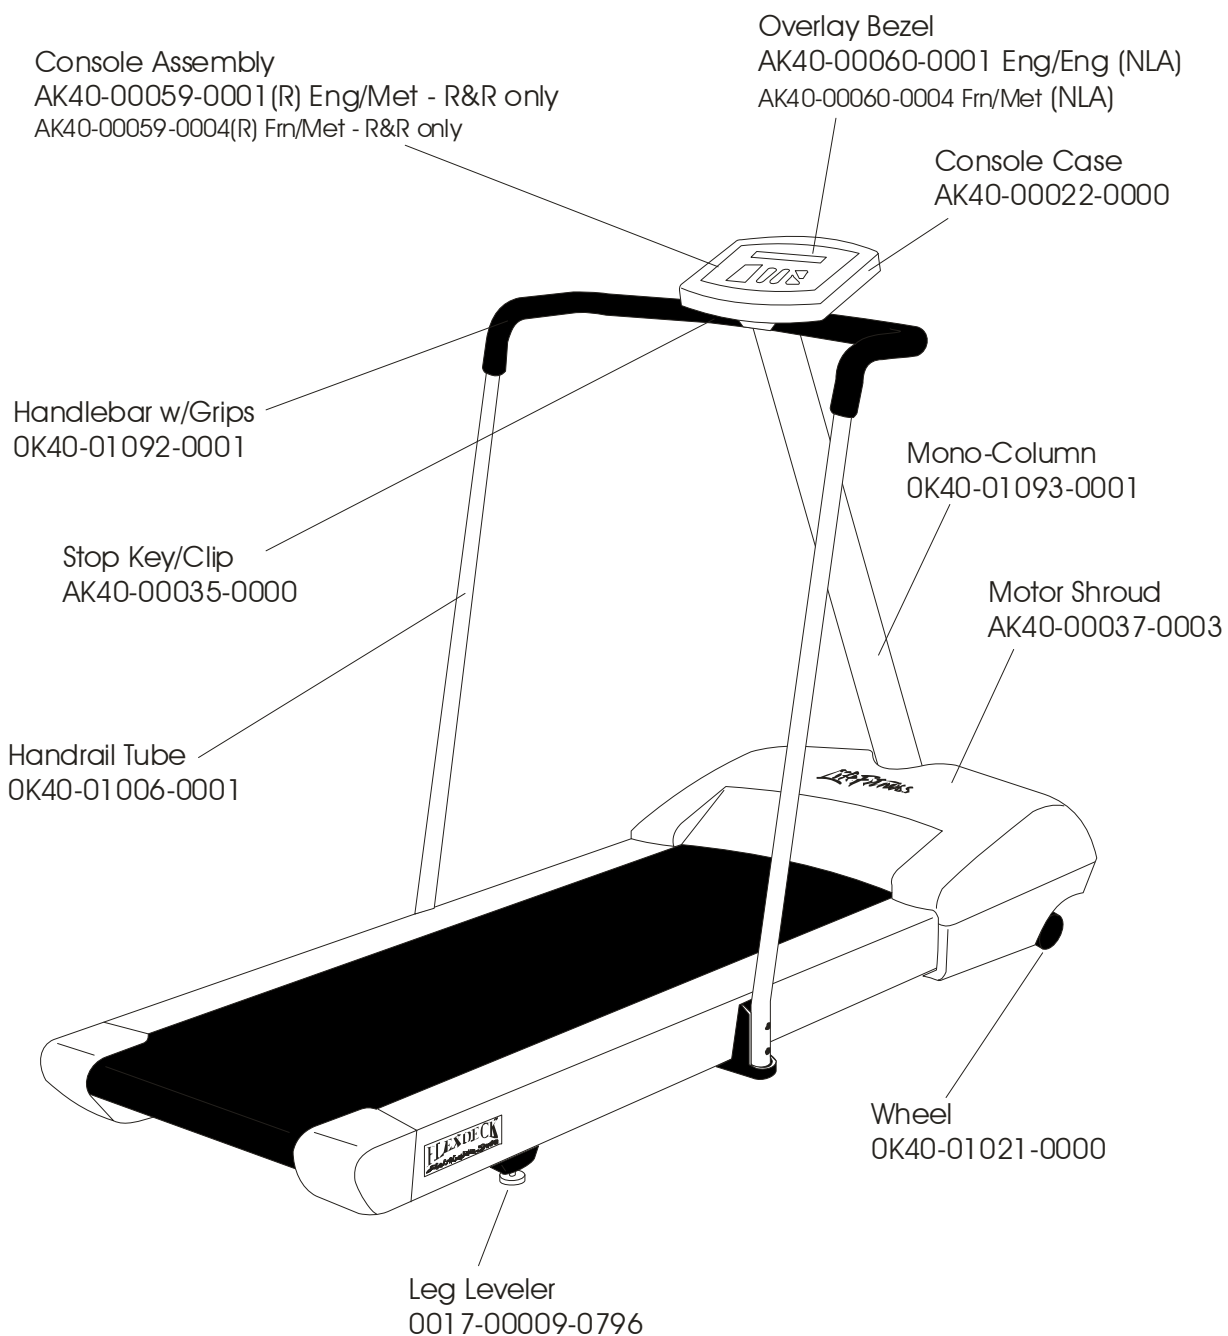

# TR-4500HR TREADMILL

GK40-00009-XXXX  
SN: 548366 & up