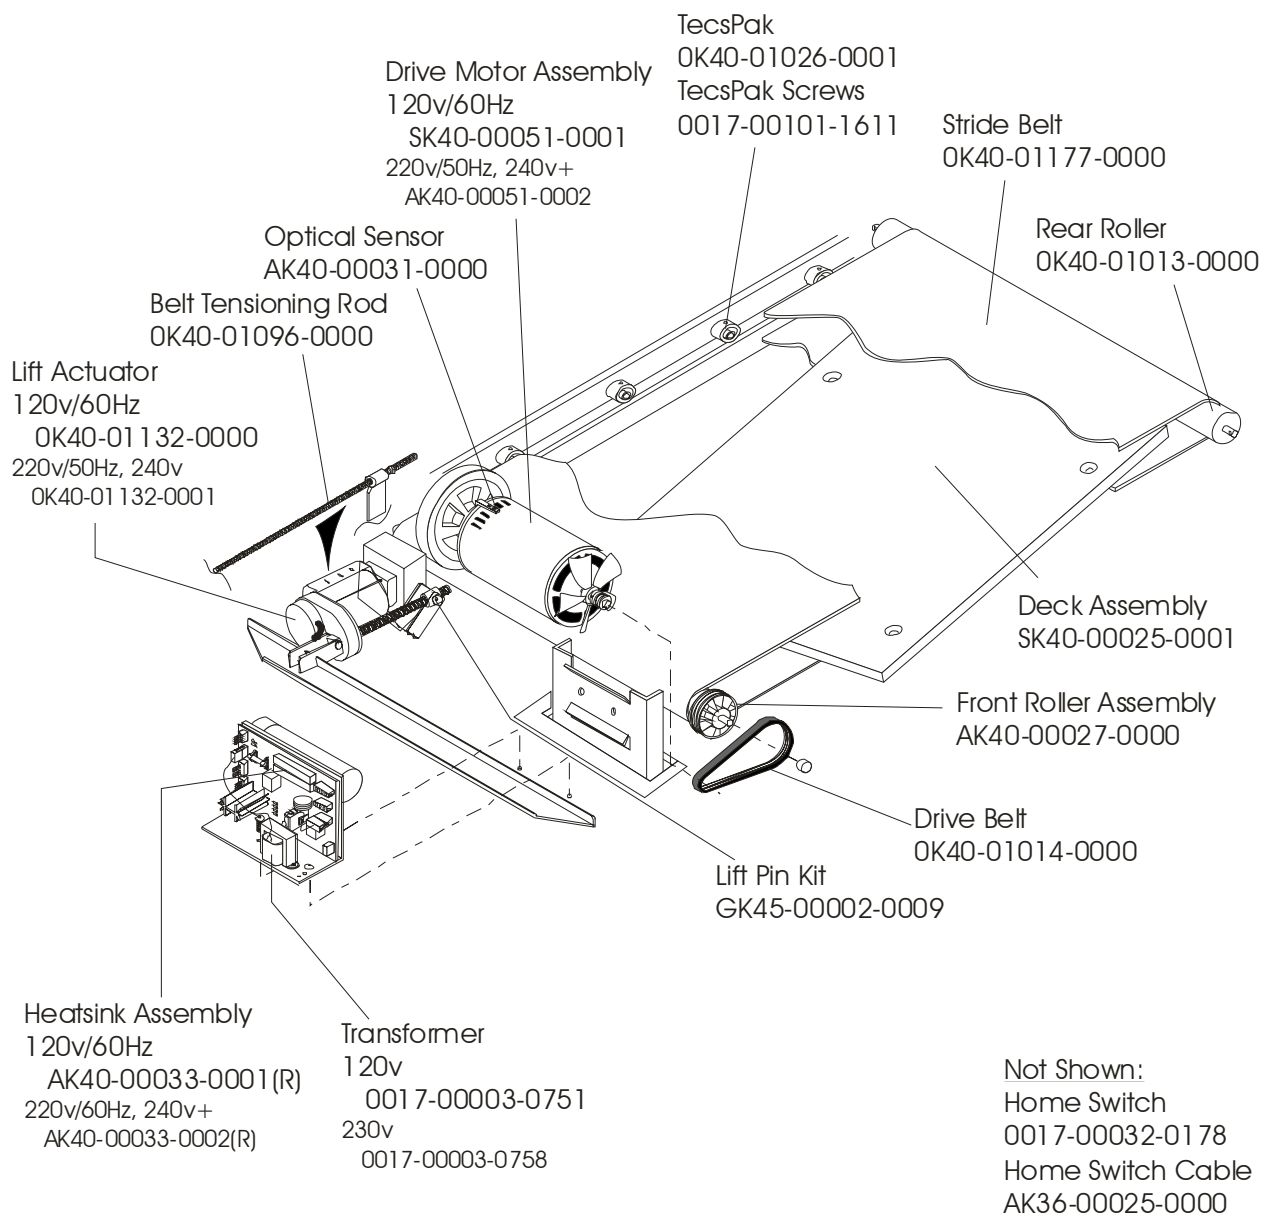

# TR-4500HR TREADMILL

GK40-00009-XXXX  
SN: 548366 & up