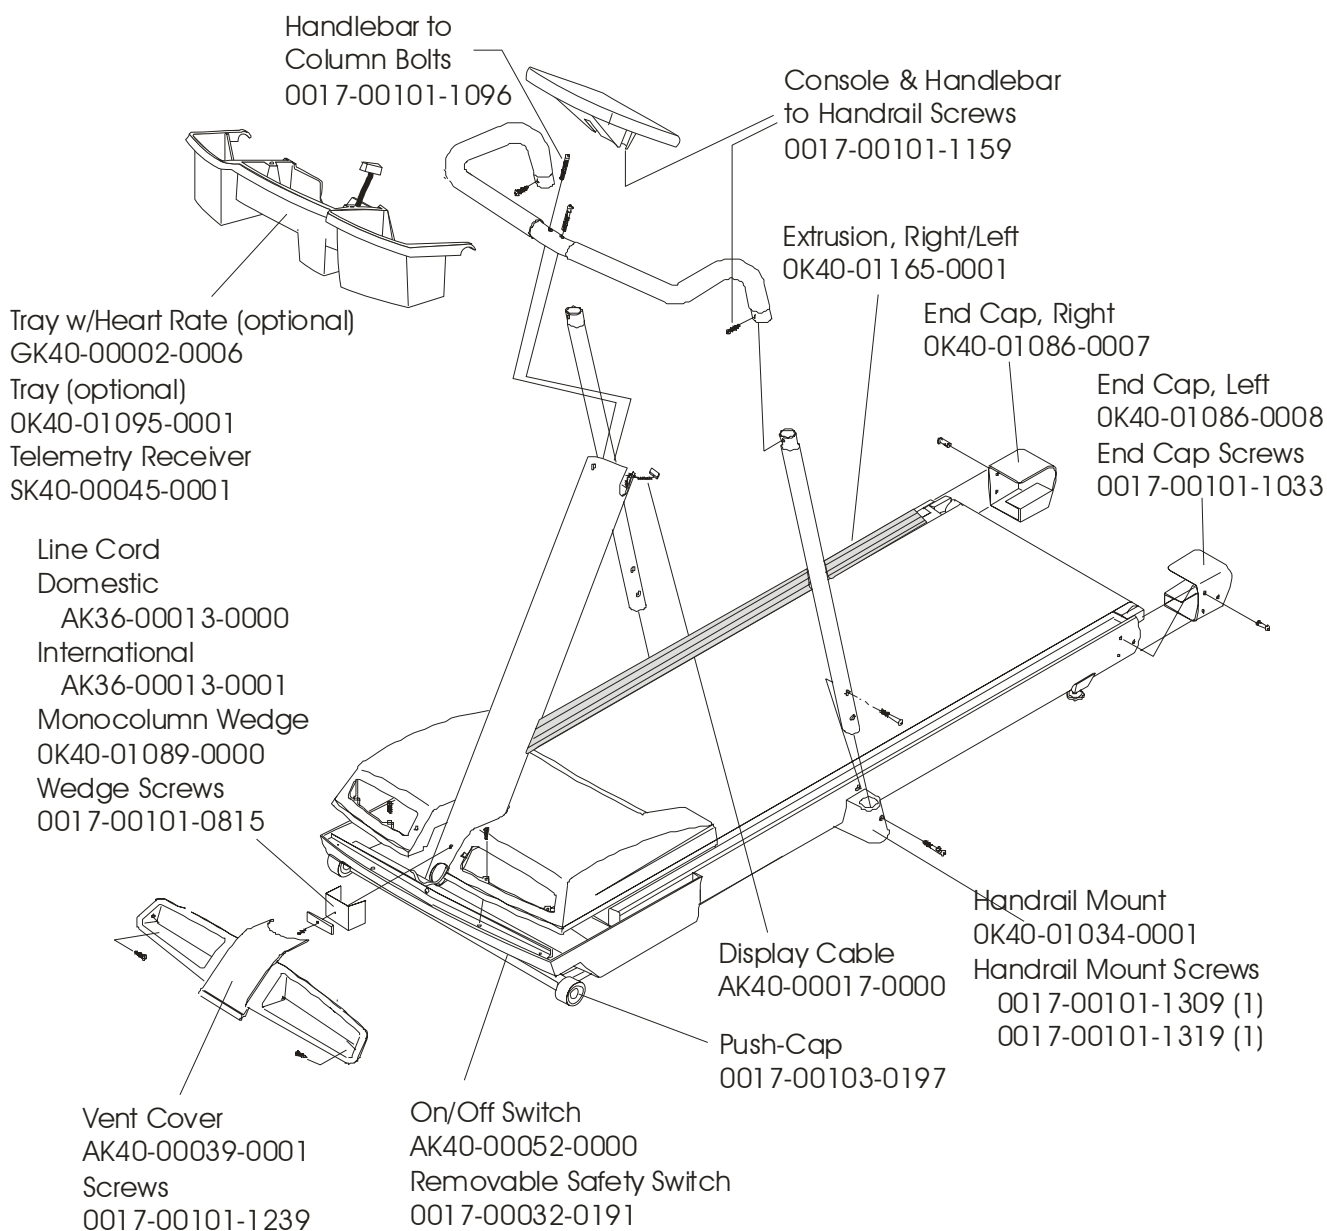

# TR-4500HR TREADMILL

GK40-00009-XXXX  
SN: 548366 & up