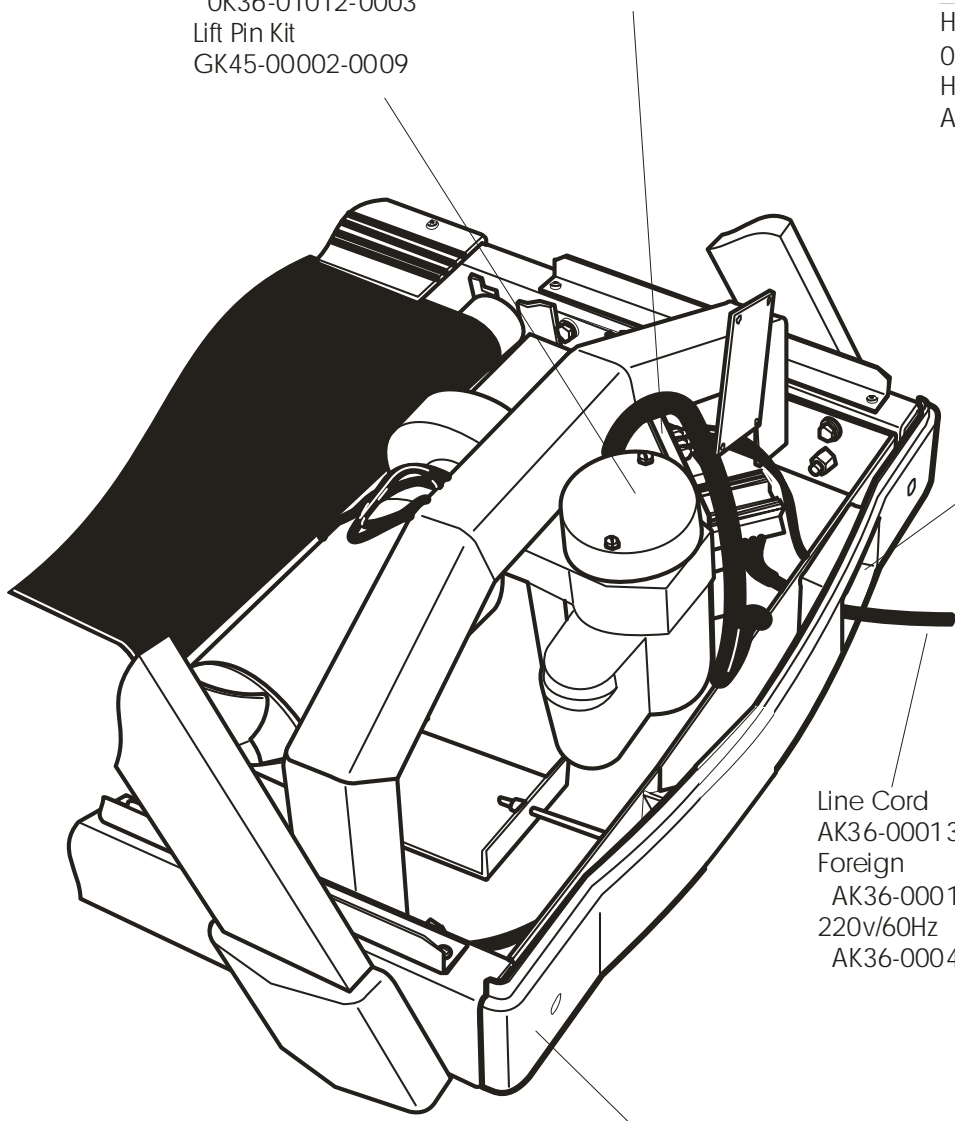

TR-5500HRS
TREADMILL

GK36-00006-XXXX
SN: HTE 266037-HTE 273953

Lift Actuator
120v/60Hz
OK36-01012-0004
220v
OK36-01012-0003
Lift Pin Kit
GK45-00002-0009

Heatsink
SK36-00061-0000(R)
120v/60Hz
AK36-00061-0001
220v

Not Shown:
Home Switch
0017-00032-0178
Home Switch Cable
AK36-00025-0000

On/Off Switch
AK40-00052-0000

Line Cord
AK36-00013-0000
Foreign
AK36-00013-0001
220v/60Hz
AK36-00042-0000

Front Panel
OK36-01013-0001