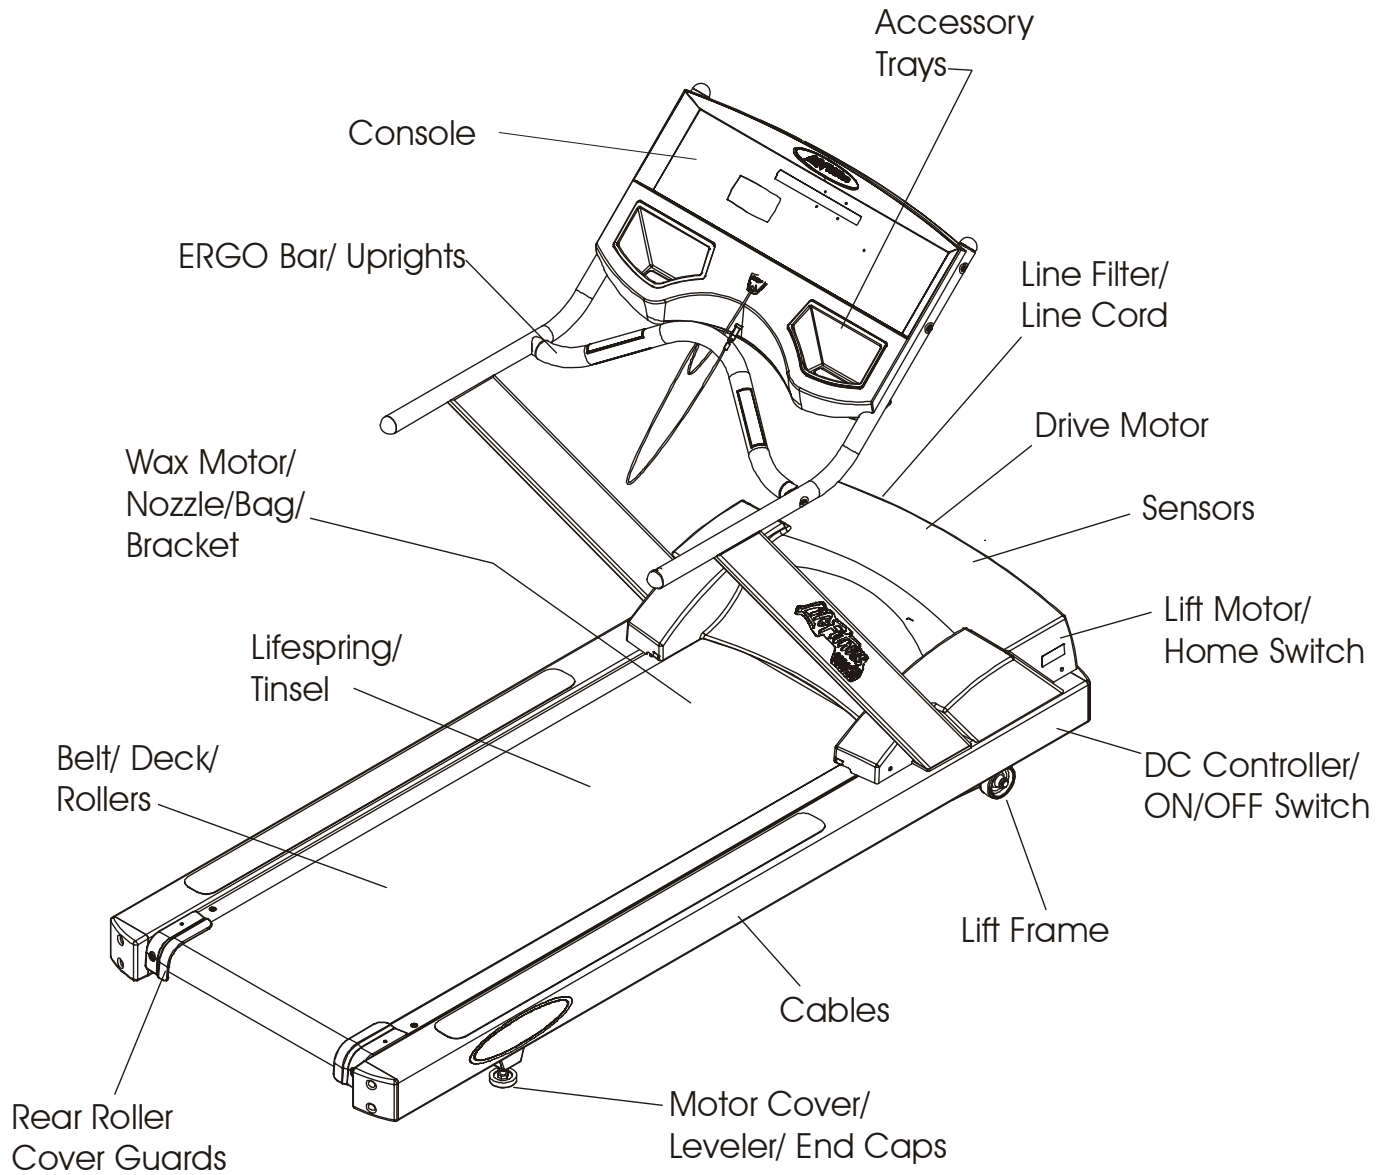

General Assembly

Operation Manual TR90/85	M051- 00K20-A371
Service Manual TR90/85/T9i	M051-00K60-A013

Console Assembly (1 of 3)

TR9000 Console Assembly		TR9000 Overlay Bezel	
AK60-00014-0001	Eng/Met	AK60-00011-0001	Eng/Met
AK60-00014-0003	Ger/Met	AK60-00011-0003	Ger/Met
AK60-00014-0004	Spn/Met	AK60-00011-0004	Spn/Met
AK60-00014-0006	Jap/Met	AK60-00011-0006	Jap/Met
AK60-00014-0007	Frn/Met	AK60-00011-0007	Frn/Met
AK60-00014-0008	Itl/Met	AK60-00011-0008	Itl/Met
AK60-00014-0009	Dut/Met	AK60-00011-0009	Dut/Met
AK60-00014-0010	Por/Met	AK60-00011-0010	Por/Met

Stop Key/
Tether Assembly
AK60-00101-0000

Console Assembly (2 of 3)

Console Front w/o Overlay
AK60-00011-00SC

Left Wire Cover
OK60-01041-0001

Right Wire Cover
OK60-01041-0002

Rear Decal
OK58-01129-0000

Phillips Screw(9)
0017-00101-1288

Console Assembly (3 of 3)

Motor Cover, Leveler, and End Caps

ERGO Bar and Upright Assembly

Accessory Trays

Belt, Deck, and Rollers

Lifesprings & Anti-Static Tinsel

Lift Frame Assembly

Lift Motor and Home Switch