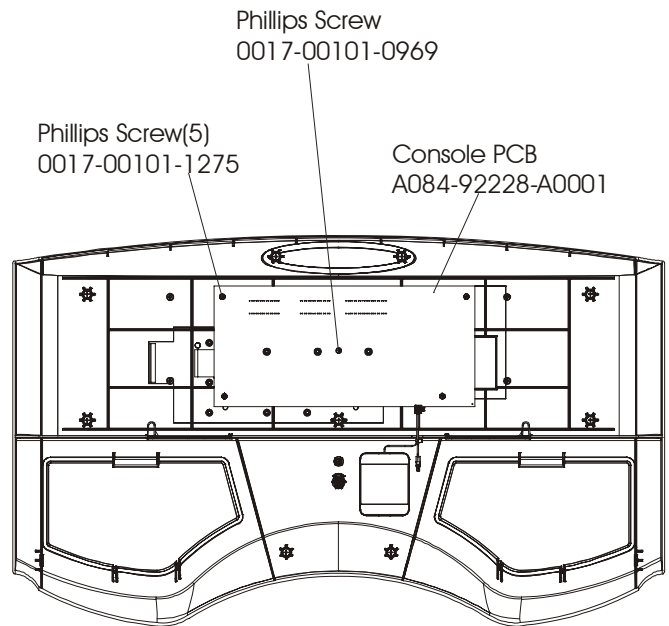

Stop Key/
Tether Assembly
AK60-00101-0000

Console Assembly (2 of 3)

Console Front w/o Overlay
AK60-00011-00SC

Left Wire Cover
OK60-01041-0001

Right Wire Cover
OK60-01041-0002

Rear Decal
OK58-01129-0000

Phillips Screw(9)
0017-00101-1288

Console Assembly (3 of 3)

Motor Cover, Leveler, and End Caps

ERGO Bar and Upright Assembly

Accessory Trays

Belt, Deck, and Rollers

Lifesprings & Anti-Static Tinsel

Lift Frame Assembly

Lift Motor and Home Switch