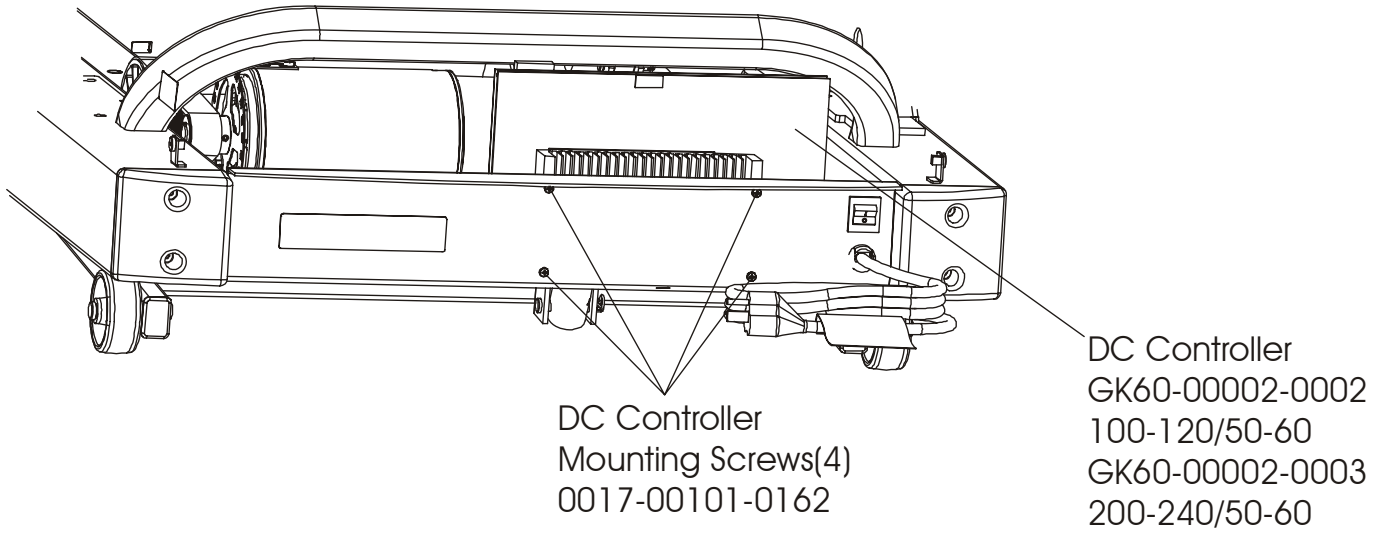

DC Controller and ON/OFF Switch

Line Filter Assembly and Line Cord

Cables

Free Manuals Download Website

<http://myh66.com>

<http://usermanuals.us>

<http://www.somanuals.com>

<http://www.4manuals.cc>