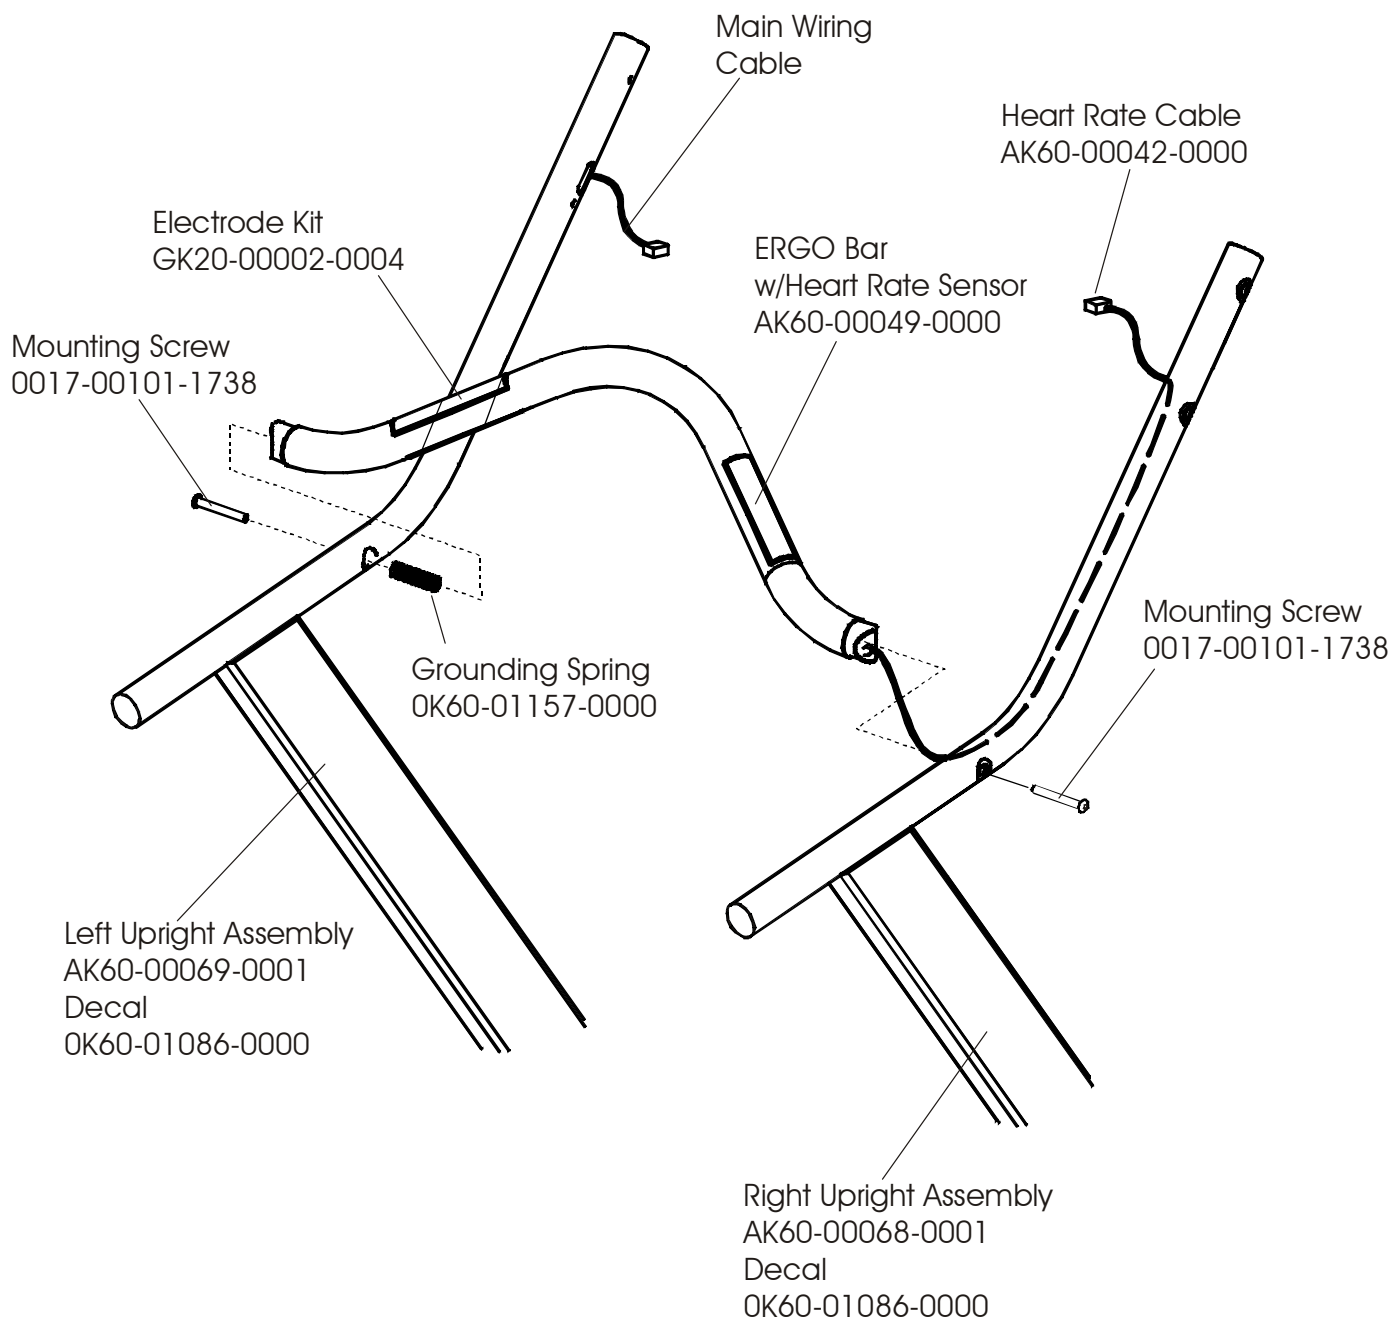

General Assembly

Operation Manual TR90/85	M051- 00K20-A371
Service Manual TR90/85/T9i	M051-00K60-A013

Console Assembly (1 of 3)

TR9000 Console Assembly		TR9000 Overlay Bezel	
AK60-00014-0001	Eng/Met	AK60-00011-0001	Eng/Met
AK60-00014-0003	Ger/Met	AK60-00011-0003	Ger/Met
AK60-00014-0004	Spn/Met	AK60-00011-0004	Spn/Met
AK60-00014-0006	Jap/Met	AK60-00011-0006	Jap/Met
AK60-00014-0007	Frn/Met	AK60-00011-0007	Frn/Met
AK60-00014-0008	Itl/Met	AK60-00011-0008	Itl/Met
AK60-00014-0009	Dut/Met	AK60-00011-0009	Dut/Met
AK60-00014-0010	Por/Met	AK60-00011-0010	Por/Met

Stop Key/
Tether Assembly
AK60-00101-0000

Console Assembly (2 of 3)

Console Front w/o Overlay
AK60-00011-00SC

Left Wire Cover
OK60-01041-0001

Right Wire Cover
OK60-01041-0002

Rear Decal
OK58-01129-0000

Phillips Screw(9)
0017-00101-1288

Console Assembly (3 of 3)

Motor Cover, Leveler, and End Caps

ERGO Bar and Upright Assembly

Accessory Trays

Belt, Deck, and Rollers

Lifesprings & Anti-Static Tinsel

Lift Frame Assembly

Lift Motor and Home Switch

Tensioning Bolt

0017-00101-1283

Drive Belt

OK60-01025-0000

Current Limit Wires

AK60-00098-0000

Mounting Nuts(4)

0017-00103-0132