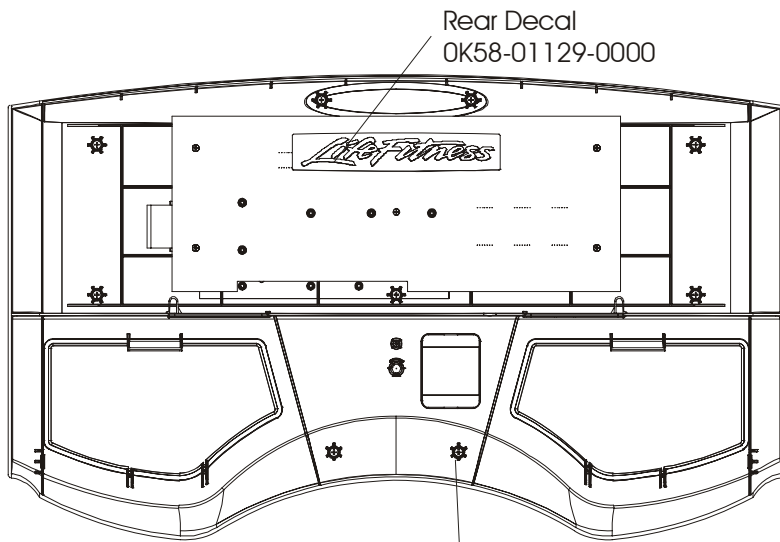

Stop Key/
Tether Assembly
AK60-00101-0000

Console Assembly (2 of 3)

Console Front w/o Overlay
AK60-00011-00SC

Left Wire Cover
OK60-01041-0001

Right Wire Cover
OK60-01041-0002

Rear Decal
OK58-01129-0000

Phillips Screw(9)
0017-00101-1288

Console Assembly (3 of 3)

Motor Cover, Leveler, and End Caps

ERGO Bar and Upright Assembly

Accessory Trays

Belt, Deck, and Rollers

Lifesprings & Anti-Static Tinsel

Lift Frame Assembly

Lift Motor and Home Switch