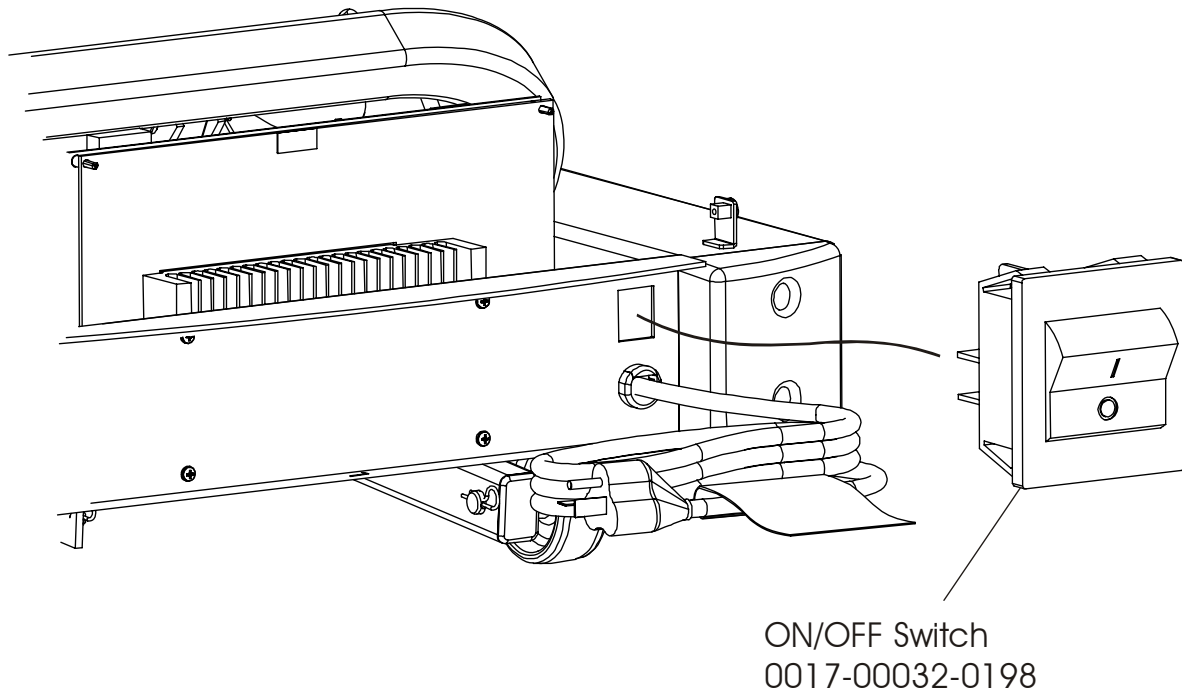

DC Controller and ON/OFF Switch

Line Filter Assembly and Line Cord

Cables

Free Manuals Download Website

<http://myh66.com>

<http://usermanuals.us>

<http://www.somanuals.com>

<http://www.4manuals.cc>