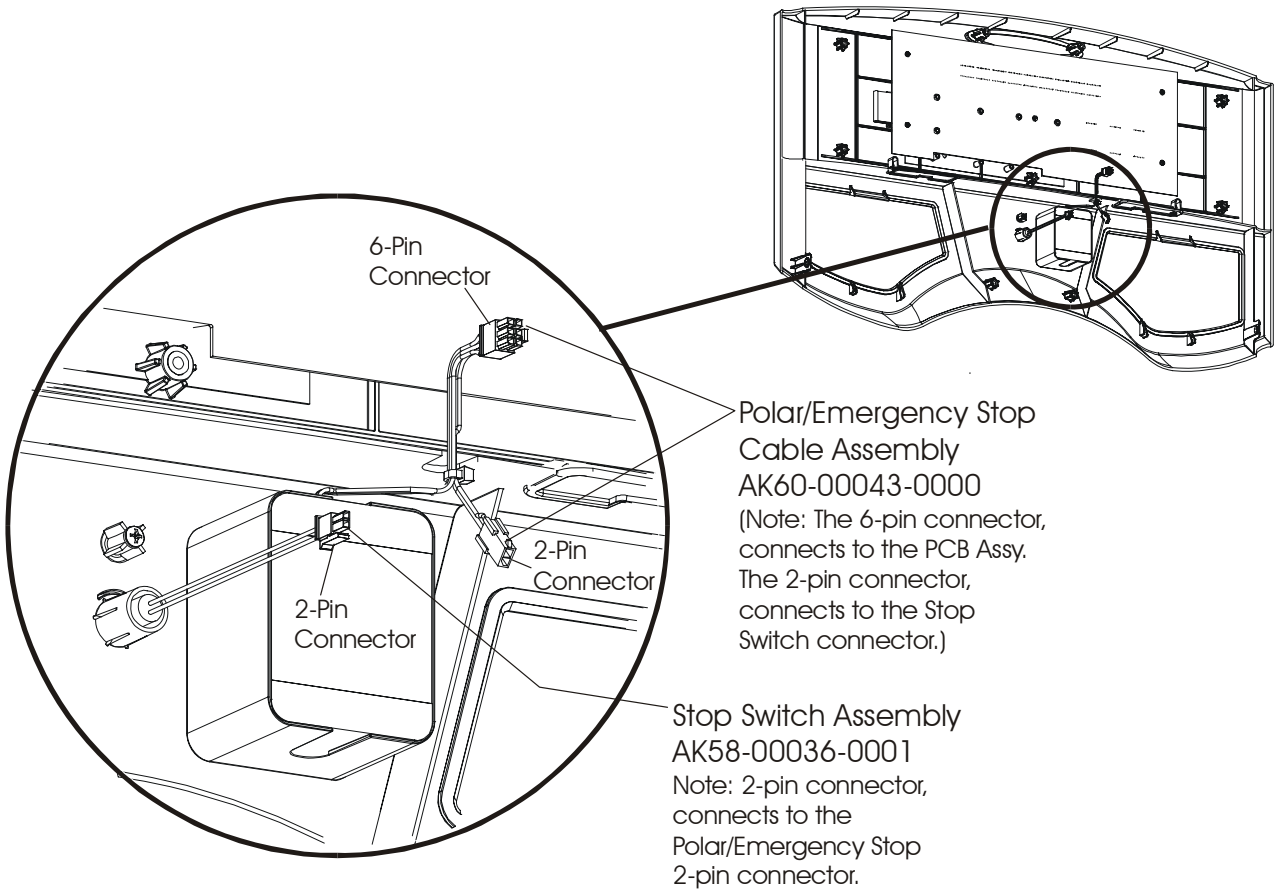

Stop Key/
Tether Assembly
AK60-00101-0000

Console Assembly (2 of 3)

Console Front w/o Overlay
AK60-00011-00SC

Left Wire Cover
OK60-01041-0001

Right Wire Cover
OK60-01041-0002

Rear Decal
OK58-01129-0000

Phillips Screw(9)
0017-00101-1288

Console Assembly (3 of 3)

Motor Cover, Leveler, and End Caps

ERGO Bar and Upright Assembly

Accessory Trays

Belt, Deck, and Rollers

Lifesprings & Anti-Static Tinsel

Lift Frame Assembly

Lift Motor and Home Switch