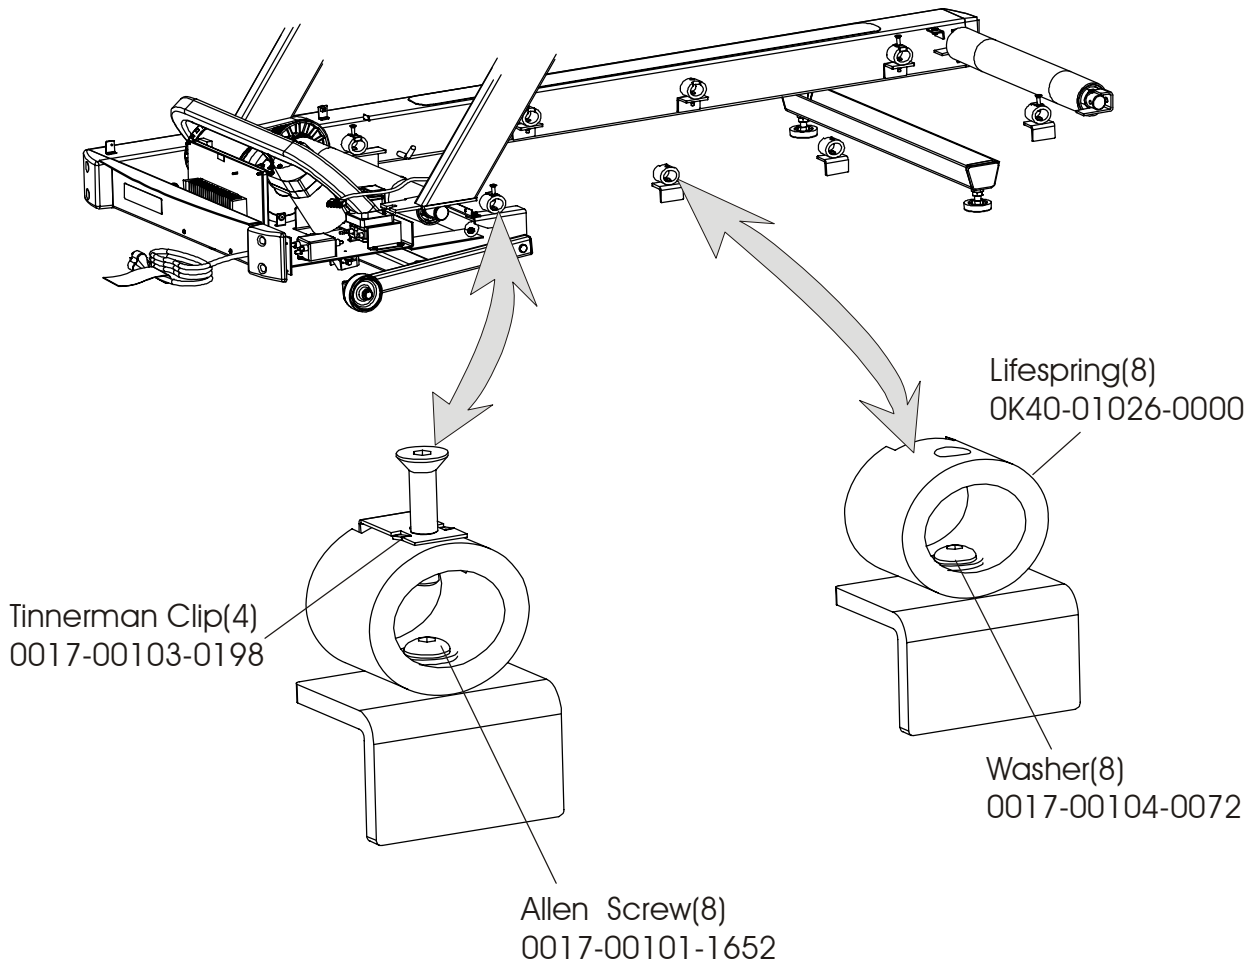

Stop Key/
Tether Assembly
AK60-00101-0000

Console Assembly (2 of 3)

Console Front w/o Overlay
AK60-00011-00SC

Left Wire Cover
OK60-01041-0001

Right Wire Cover
OK60-01041-0002

Rear Decal
OK58-01129-0000

Phillips Screw(9)
0017-00101-1288

Console Assembly (3 of 3)

Motor Cover, Leveler, and End Caps

ERGO Bar and Upright Assembly

Accessory Trays

Belt, Deck, and Rollers

Lifesprings & Anti-Static Tinsel

Lift Frame Assembly

Lift Motor and Home Switch