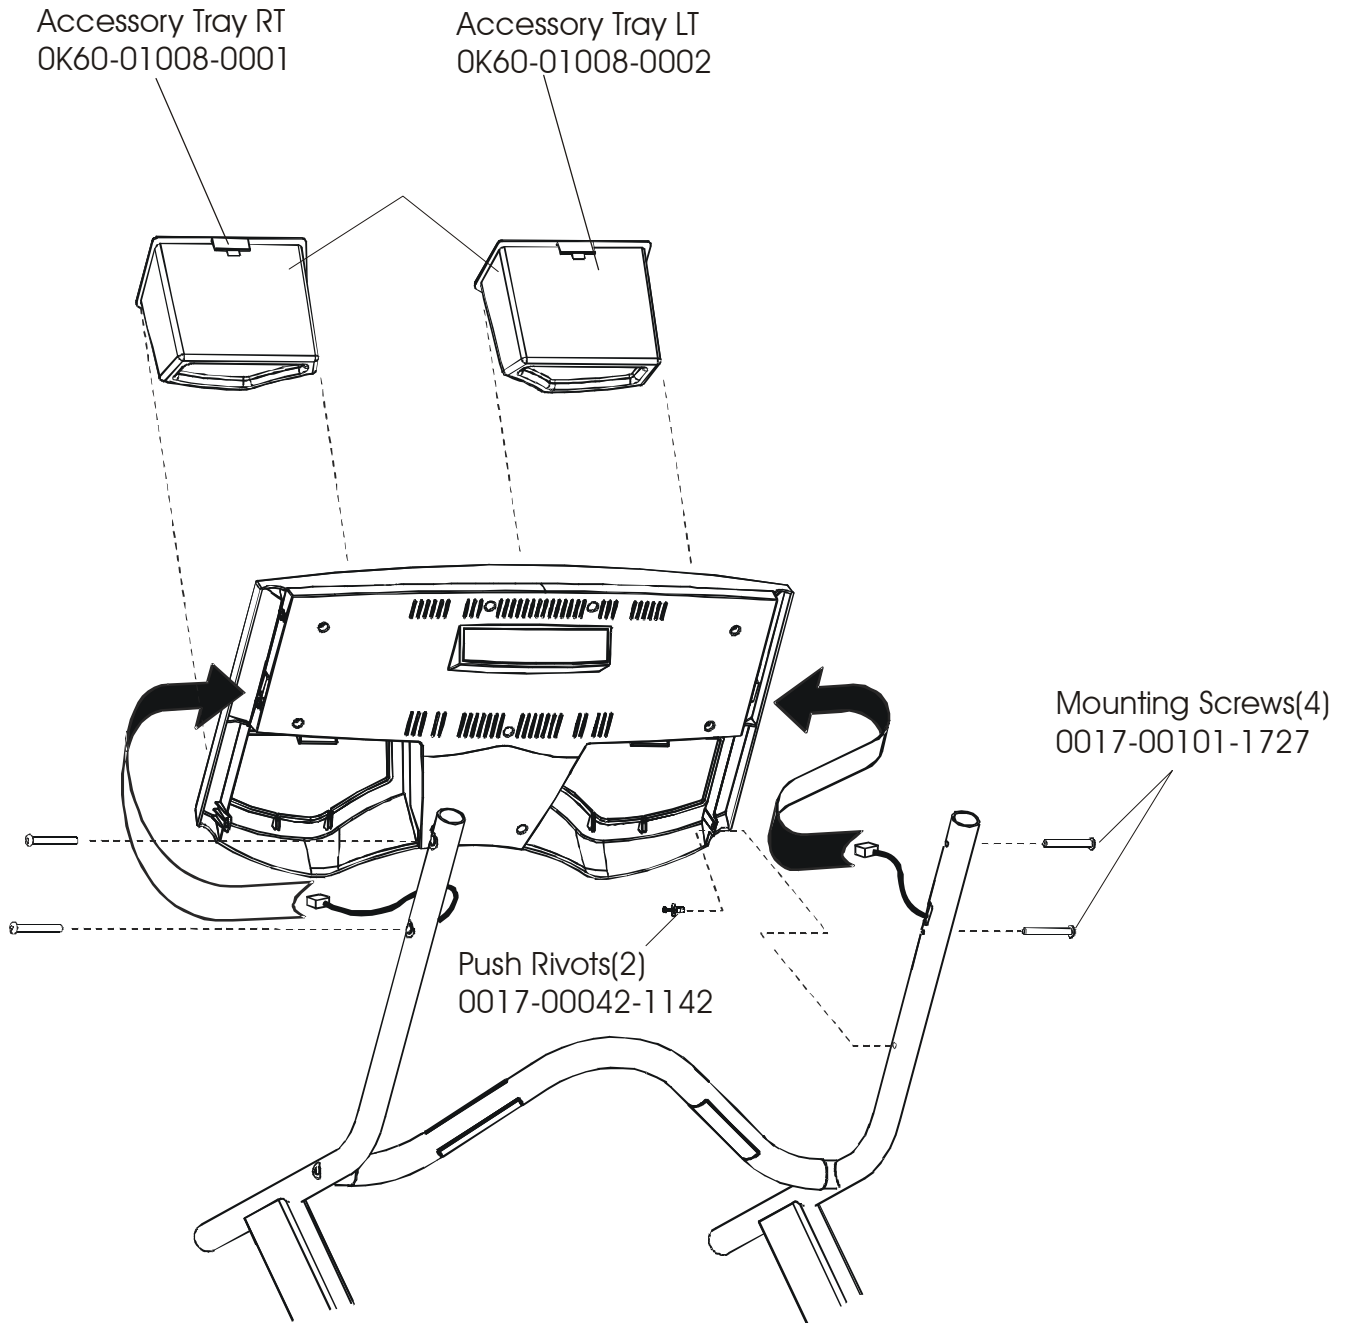

Stop Key/
Tether Assembly
AK60-00101-0000

Console Assembly (2 of 3)

Console Front w/o Overlay
AK60-00011-00SC

Left Wire Cover
OK60-01041-0001

Right Wire Cover
OK60-01041-0002

Rear Decal
OK58-01129-0000

Phillips Screw(9)
0017-00101-1288

Console Assembly (3 of 3)

Motor Cover, Leveler, and End Caps

ERGO Bar and Upright Assembly

Accessory Trays

Belt, Deck, and Rollers

Lifesprings & Anti-Static Tinsel

Lift Frame Assembly

Lift Motor and Home Switch