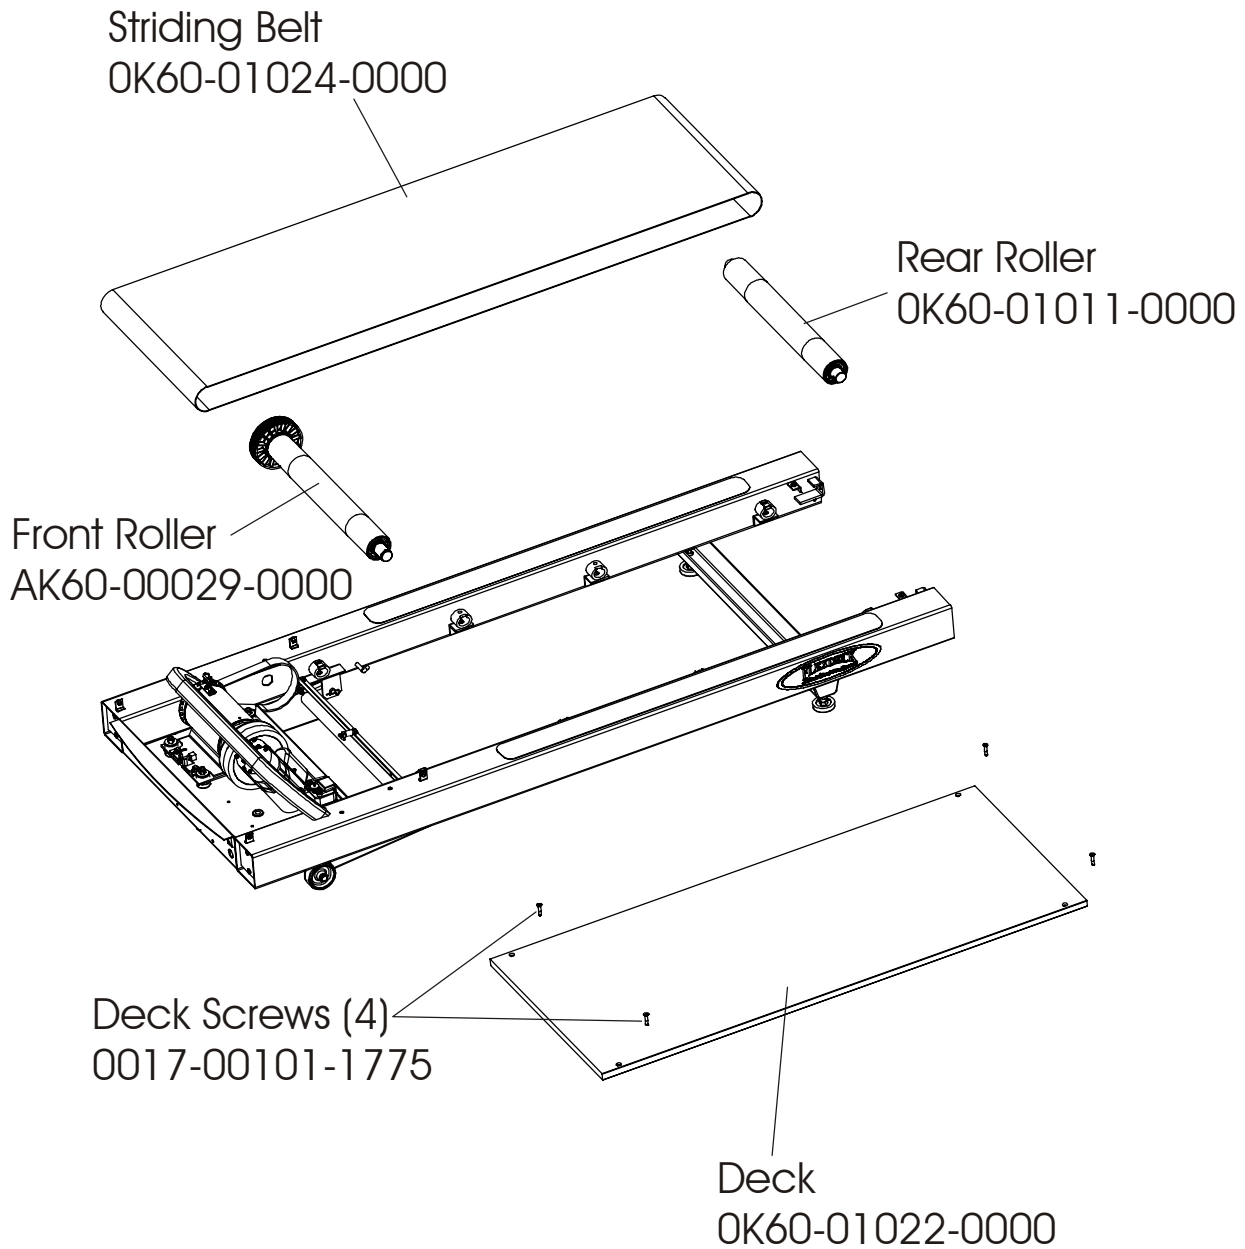

Stop Key/
Tether Assembly
AK60-00101-0000

Console Assembly (2 of 3)

Console Front w/o Overlay
AK60-00011-00SC

Left Wire Cover
OK60-01041-0001

Right Wire Cover
OK60-01041-0002

Rear Decal
OK58-01129-0000

Phillips Screw(9)
0017-00101-1288

Console Assembly (3 of 3)

Motor Cover, Leveler, and End Caps

ERGO Bar and Upright Assembly

Accessory Trays

Belt, Deck, and Rollers

Lifesprings & Anti-Static Tinsel

Lift Frame Assembly

Lift Motor and Home Switch