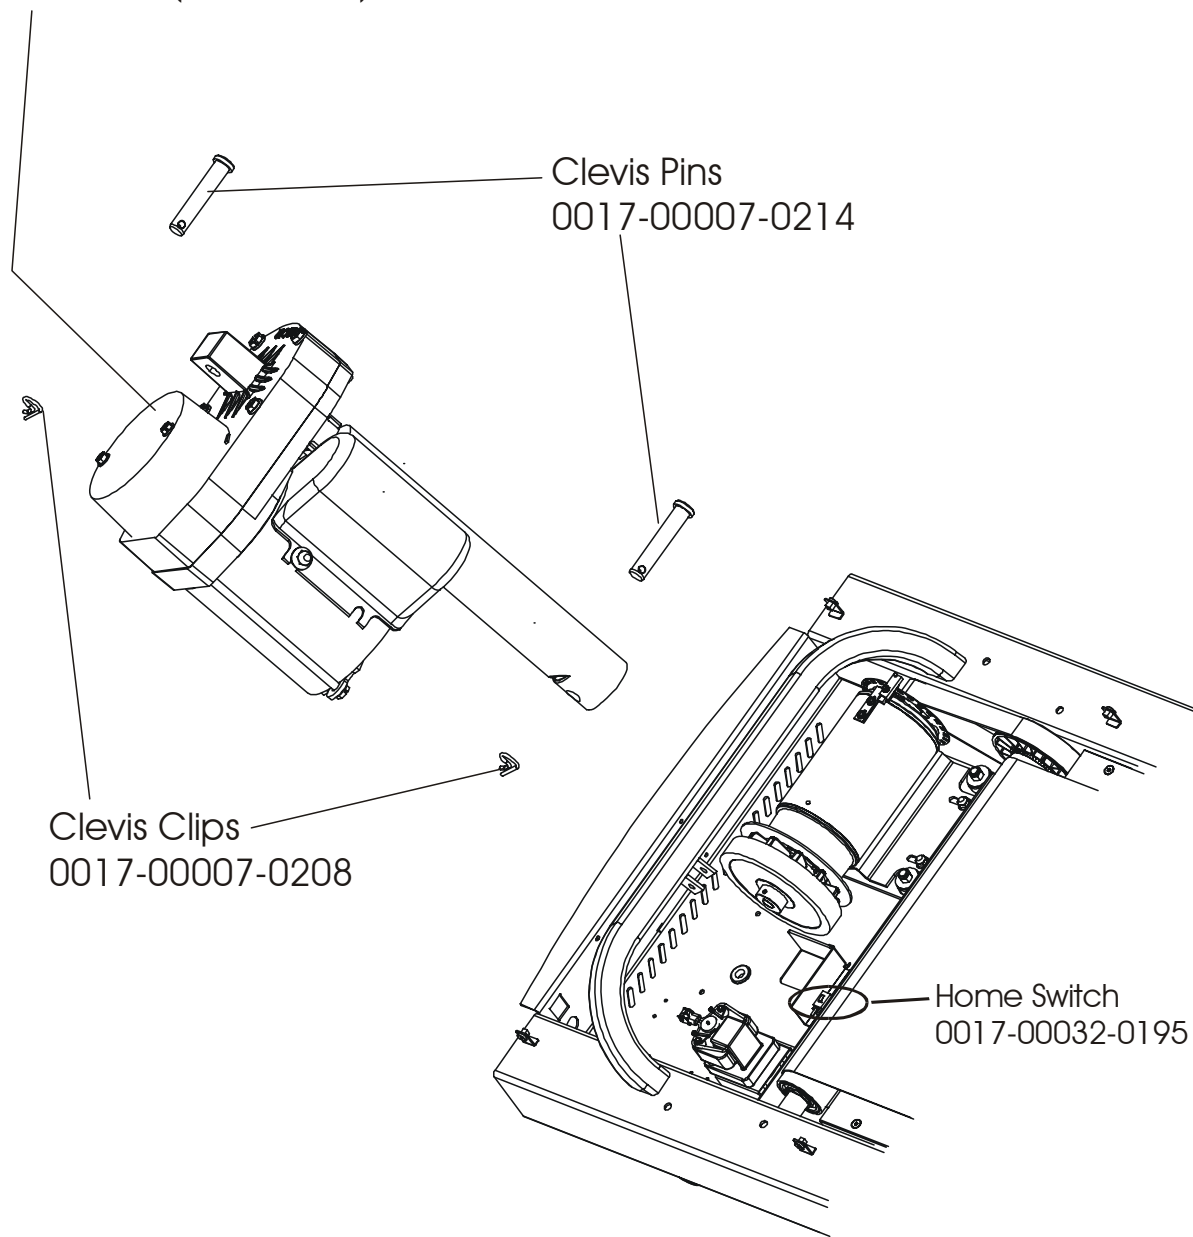

Lift Motor and Home Switch

Lift Motor

OK60-01094-0000 (120v)

OK60-01166-0000(220v/60Hz)