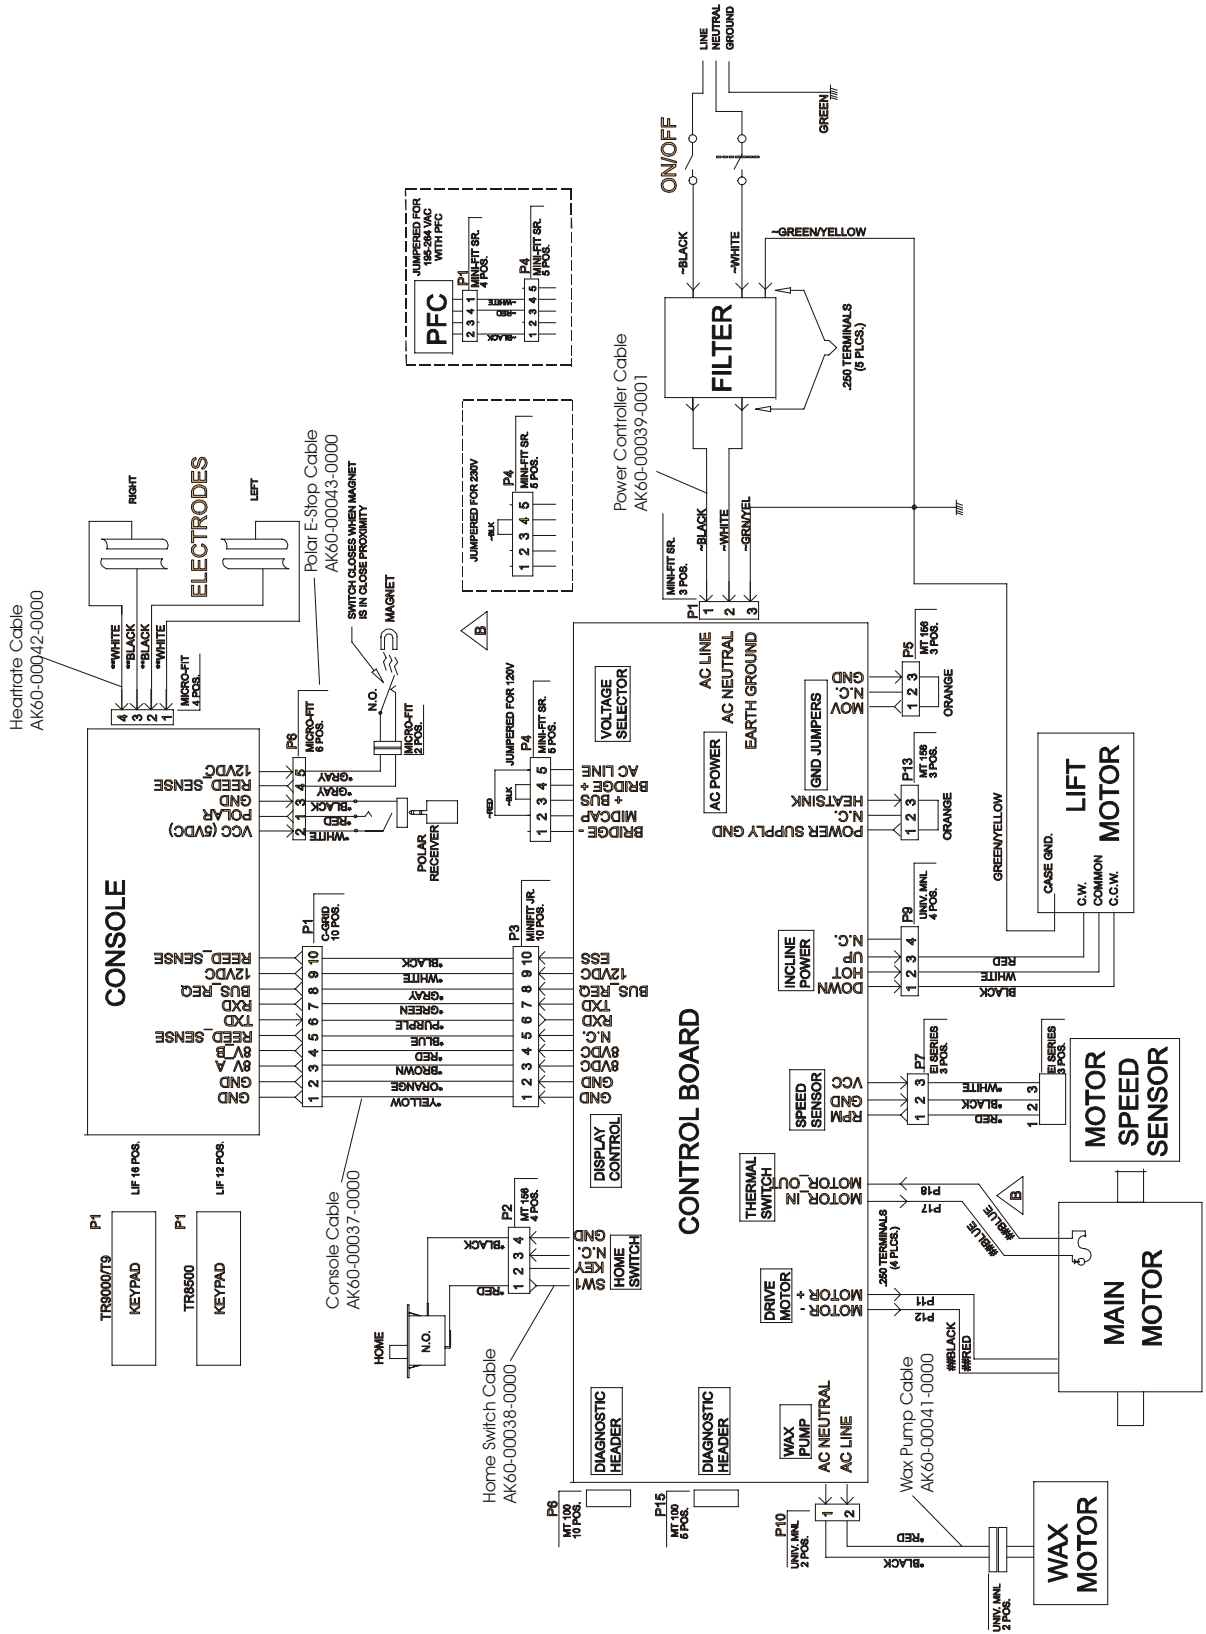

General Assembly

Operation Manual TR90/85	M051- 00K20-A371
Service Manual TR90/85/T9i	M051-00K60-A013

Console Assembly (1 of 3)

TR9000 Console Assembly		TR9000 Overlay Bezel	
AK60-00014-0001	Eng/Met	AK60-00011-0001	Eng/Met
AK60-00014-0003	Ger/Met	AK60-00011-0003	Ger/Met
AK60-00014-0004	Spn/Met	AK60-00011-0004	Spn/Met
AK60-00014-0006	Jap/Met	AK60-00011-0006	Jap/Met
AK60-00014-0007	Frn/Met	AK60-00011-0007	Frn/Met
AK60-00014-0008	Itl/Met	AK60-00011-0008	Itl/Met
AK60-00014-0009	Dut/Met	AK60-00011-0009	Dut/Met
AK60-00014-0010	Por/Met	AK60-00011-0010	Por/Met

Wax Motor, Wax Bag, and Wax Nozzle & Bracket

Sensors

Rear Roller Cover Guards

Rear Roller
Cover Guards LT
0K60-01085-0002

Rear Roller
Cover Guards RT
0K60-01085-0001

Washer(2)
0017-00104-0334

Rear Roller
Adjusting Bolt(2)
0017-00101-1714

DC Controller and ON/OFF Switch

Line Filter Assembly and Line Cord

Cables

Free Manuals Download Website

<http://myh66.com>

<http://usermanuals.us>

<http://www.somanuals.com>

<http://www.4manuals.cc>