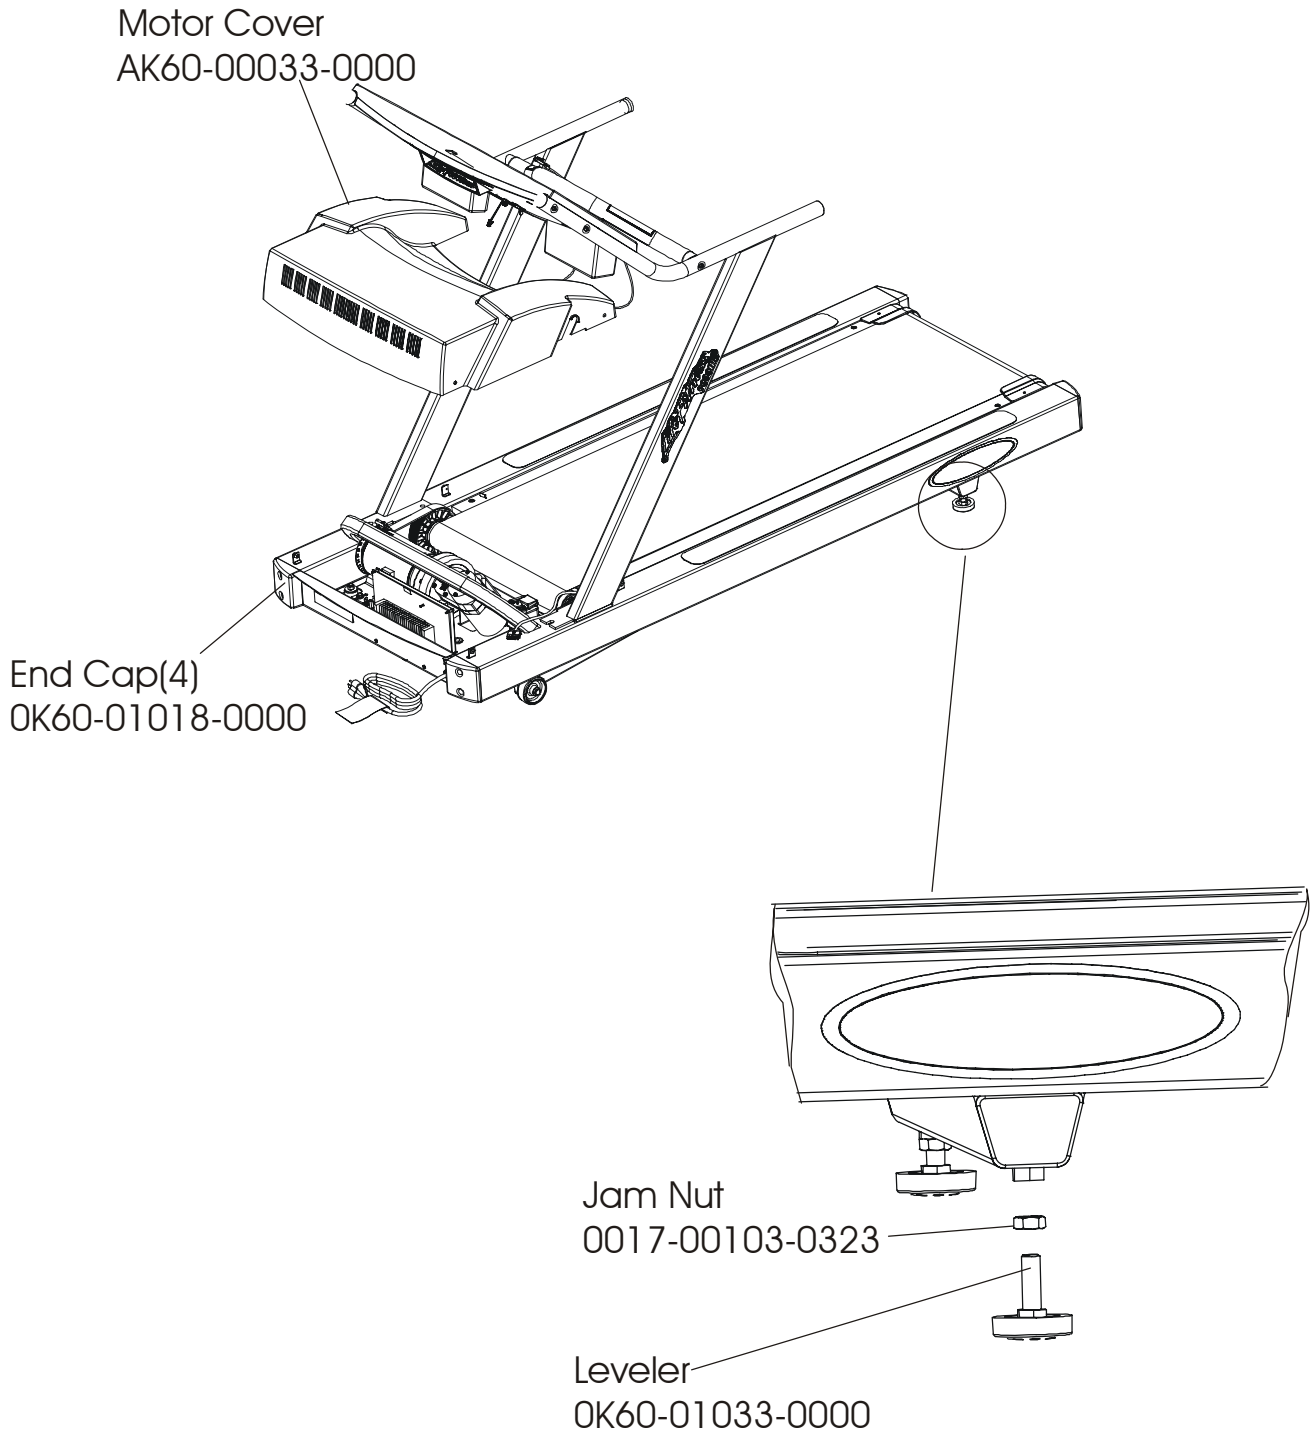

General Assembly

Operation Manual TR90/85	M051- 00K20-A371
Service Manual TR90/85/T9i	M051-00K60-A013

Console Assembly (1 of 3)

TR9000 Console Assembly		TR9000 Overlay Bezel	
AK60-00014-0001	Eng/Met	AK60-00011-0001	Eng/Met
AK60-00014-0003	Ger/Met	AK60-00011-0003	Ger/Met
AK60-00014-0004	Spn/Met	AK60-00011-0004	Spn/Met
AK60-00014-0006	Jap/Met	AK60-00011-0006	Jap/Met
AK60-00014-0007	Frn/Met	AK60-00011-0007	Frn/Met
AK60-00014-0008	Itl/Met	AK60-00011-0008	Itl/Met
AK60-00014-0009	Dut/Met	AK60-00011-0009	Dut/Met
AK60-00014-0010	Por/Met	AK60-00011-0010	Por/Met

Stop Key/
Tether Assembly
AK60-00101-0000

Console Assembly (2 of 3)

Console Front w/o Overlay
AK60-00011-00SC

Left Wire Cover
OK60-01041-0001

Right Wire Cover
OK60-01041-0002

Rear Decal
OK58-01129-0000

Phillips Screw(9)
0017-00101-1288

Console Assembly (3 of 3)

Motor Cover, Leveler, and End Caps

ERGO Bar and Upright Assembly

Accessory Trays

Belt, Deck, and Rollers

Lifesprings & Anti-Static Tinsel

Lift Frame Assembly

Lift Motor and Home Switch