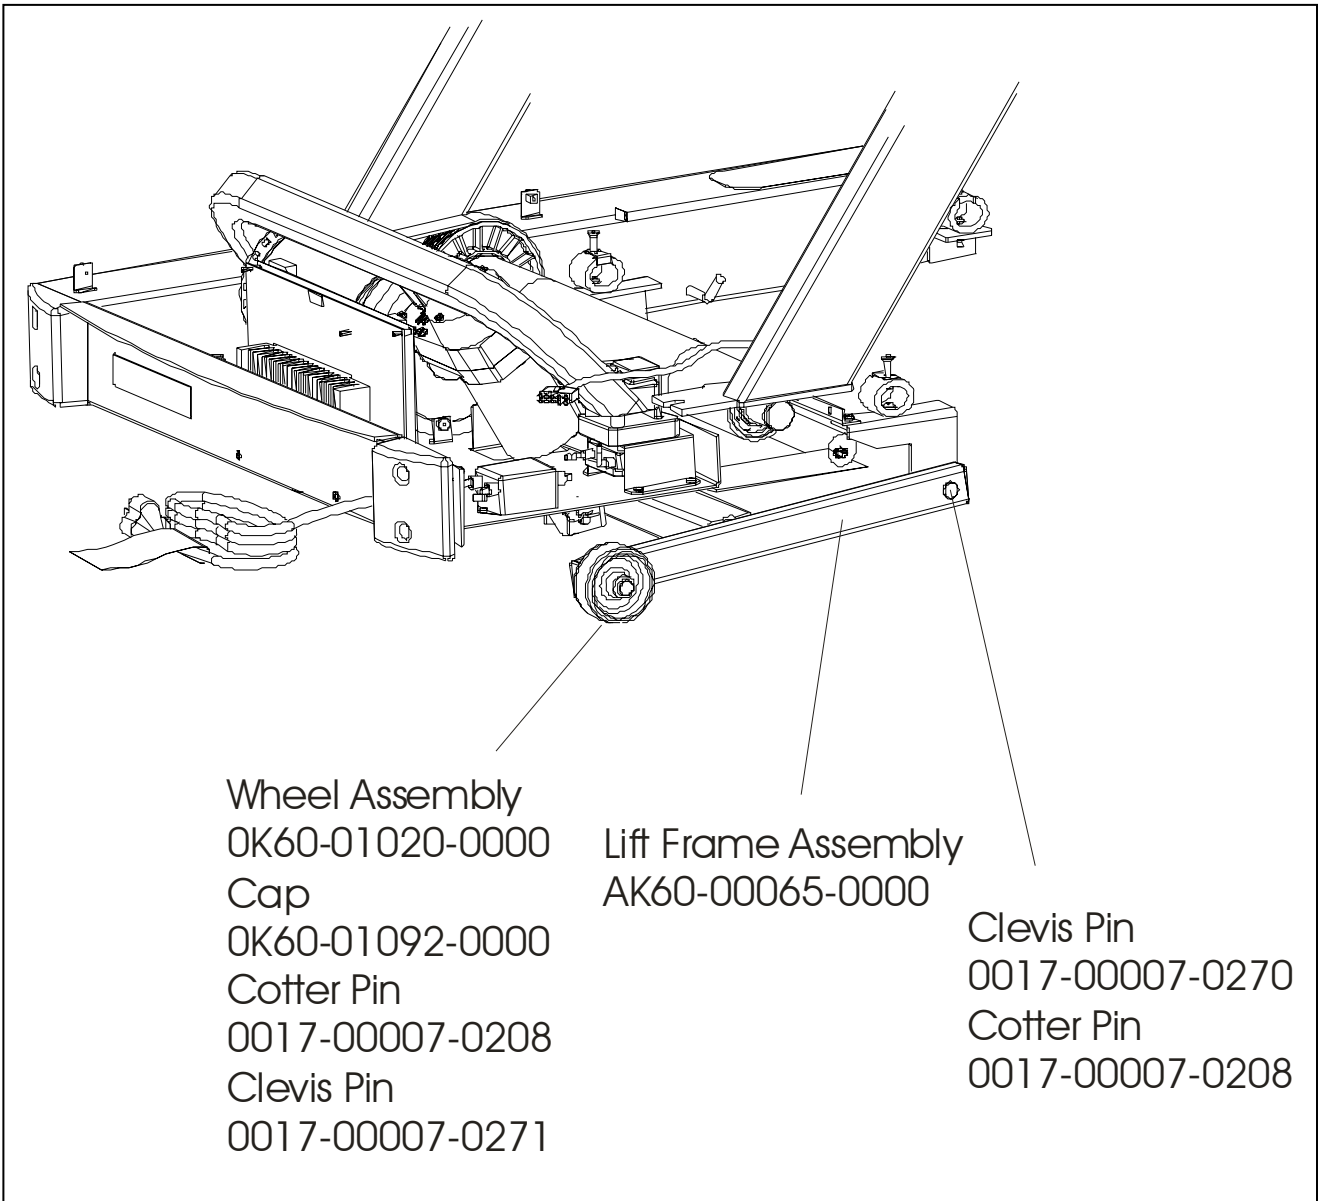

Stop Key/
Tether Assembly
AK60-00101-0000

Console Assembly (2 of 3)

Console Front w/o Overlay
AK60-00011-00SC

Left Wire Cover
OK60-01041-0001

Right Wire Cover
OK60-01041-0002

Rear Decal
OK58-01129-0000

Phillips Screw(9)
0017-00101-1288

Console Assembly (3 of 3)

Motor Cover, Leveler, and End Caps

ERGO Bar and Upright Assembly

Accessory Trays

Belt, Deck, and Rollers

Lifesprings & Anti-Static Tinsel

Lift Frame Assembly

Lift Motor and Home Switch