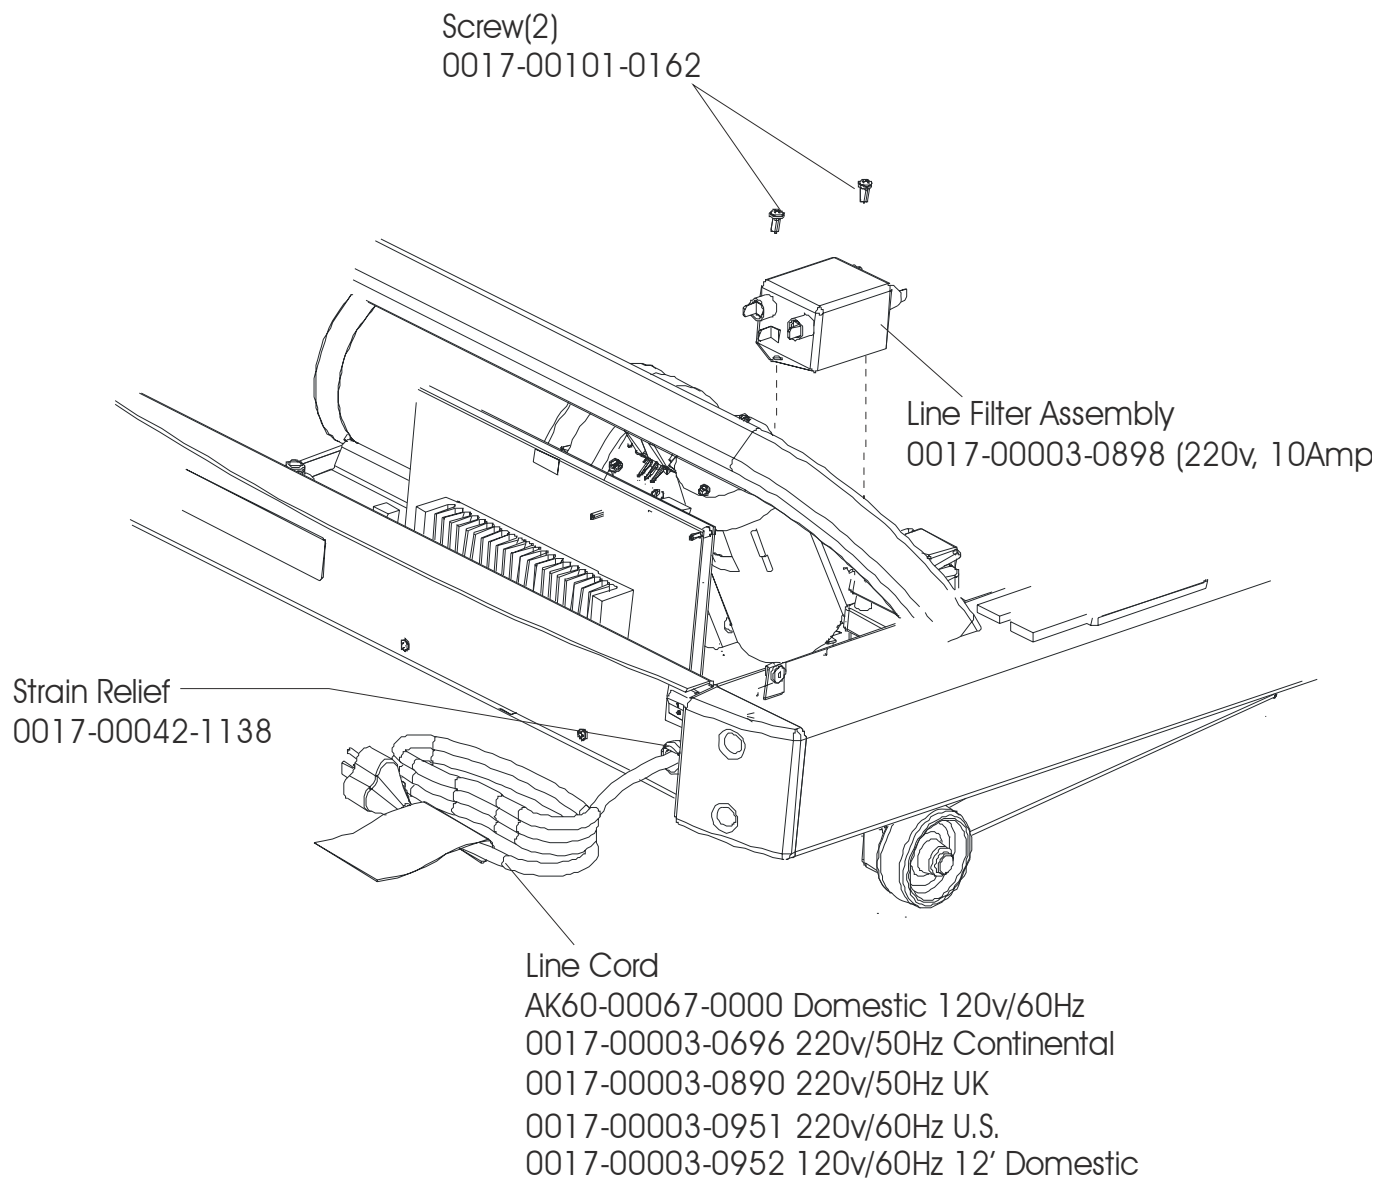

DC Controller and ON/OFF Switch

Line Filter Assembly and Line Cord

Cables

Free Manuals Download Website

<http://myh66.com>

<http://usermanuals.us>

<http://www.somanuals.com>

<http://www.4manuals.cc>