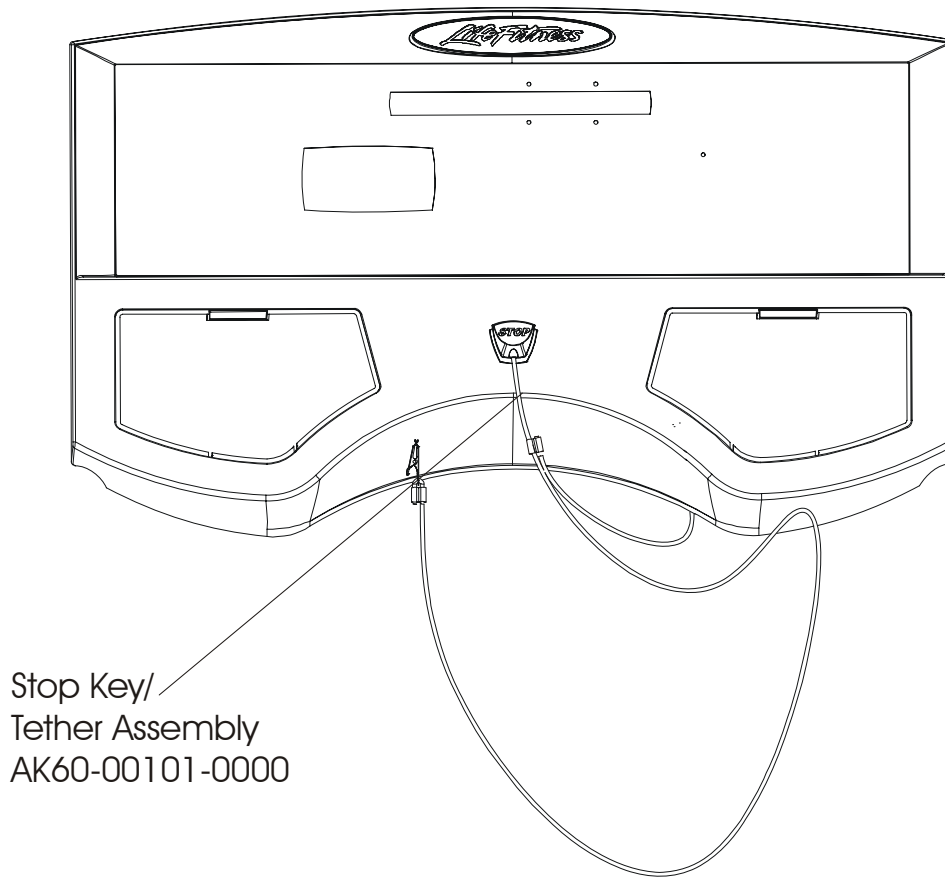

General Assembly

Operation Manual TR90/85	M051- 00K20-A371
Service Manual TR90/85/T9i	M051-00K60-A013

Console Assembly (1 of 3)

TR9000 Console Assembly		TR9000 Overlay Bezel	
AK60-00014-0001	Eng/Met	AK60-00011-0001	Eng/Met
AK60-00014-0003	Ger/Met	AK60-00011-0003	Ger/Met
AK60-00014-0004	Spn/Met	AK60-00011-0004	Spn/Met
AK60-00014-0006	Jap/Met	AK60-00011-0006	Jap/Met
AK60-00014-0007	Frn/Met	AK60-00011-0007	Frn/Met
AK60-00014-0008	Itl/Met	AK60-00011-0008	Itl/Met
AK60-00014-0009	Dut/Met	AK60-00011-0009	Dut/Met
AK60-00014-0010	Por/Met	AK60-00011-0010	Por/Met

Stop Key/
Tether Assembly
AK60-00101-0000

Console Assembly (2 of 3)

Console Front w/o Overlay
AK60-00011-00SC

Left Wire Cover
OK60-01041-0001

Right Wire Cover
OK60-01041-0002

Rear Decal
OK58-01129-0000

Phillips Screw(9)
0017-00101-1288

Console Assembly (3 of 3)

Motor Cover, Leveler, and End Caps

ERGO Bar and Upright Assembly

Accessory Trays

Belt, Deck, and Rollers

Lifesprings & Anti-Static Tinsel

Lift Frame Assembly

Lift Motor and Home Switch