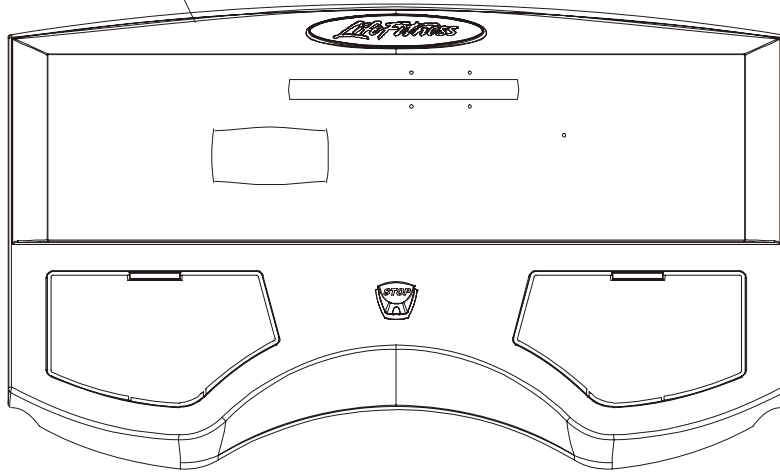

Stop Key/
Tether Assembly
AK60-00101-0000

Console Assembly (2 of 3)

Console Front w/o Overlay
AK60-00011-00SC

Left Wire Cover
OK60-01041-0001

Right Wire Cover
OK60-01041-0002

Rear Decal
OK58-01129-0000

Phillips Screw(9)
0017-00101-1288