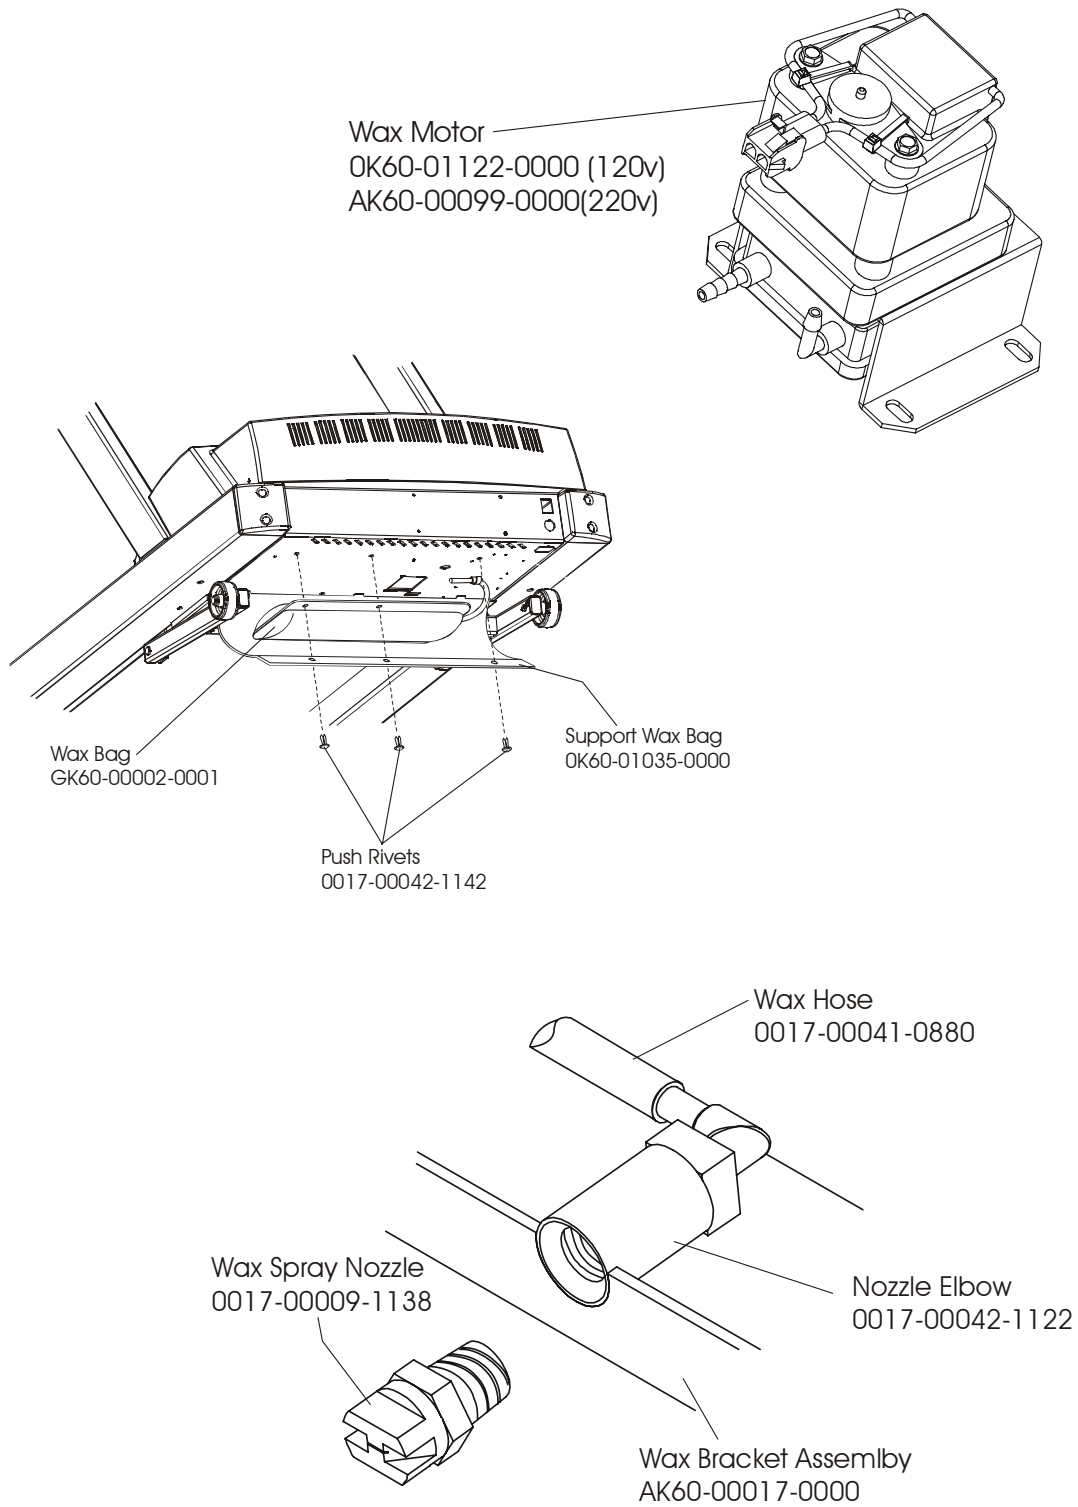

Wax Motor, Wax Bag, and Wax Nozzle & Bracket