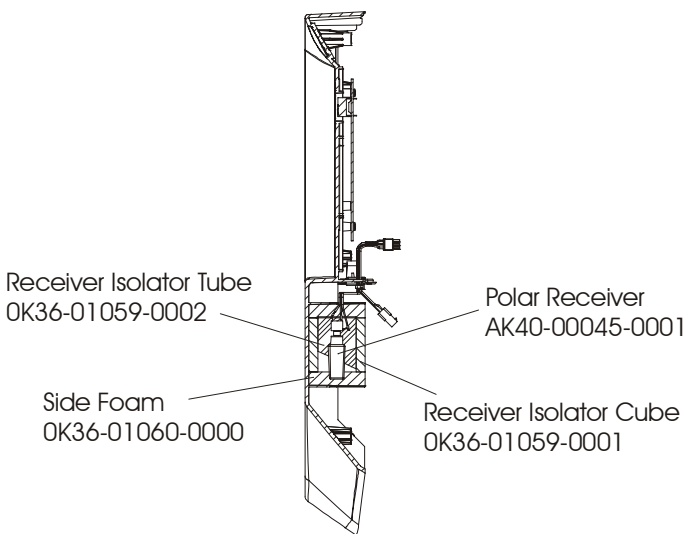

Stop Key/
Tether Assembly
AK60-00101-0000

Console Assembly (2 of 3)

Console Front w/o Overlay
AK60-00011-00SC

Left Wire Cover
OK60-01041-0001

Right Wire Cover
OK60-01041-0002

Rear Decal
OK58-01129-0000

Phillips Screw(9)
0017-00101-1288

Console Assembly (3 of 3)

Motor Cover, Leveler, and End Caps

ERGO Bar and Upright Assembly

Accessory Trays

Belt, Deck, and Rollers

Lifesprings & Anti-Static Tinsel

Lift Frame Assembly

Lift Motor and Home Switch