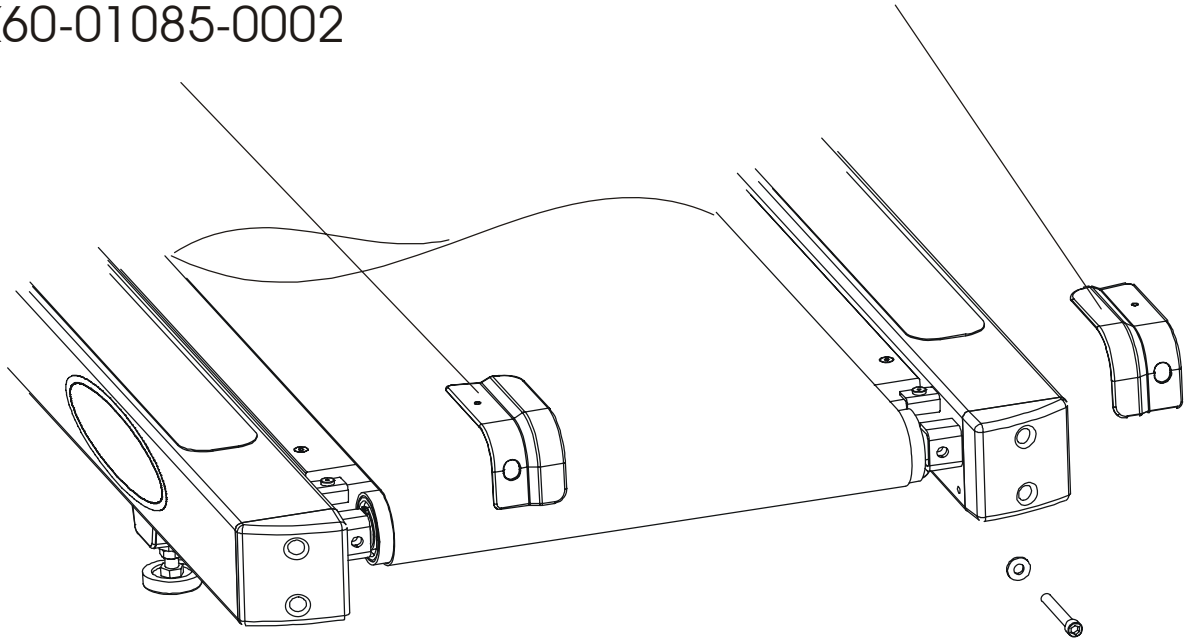

Rear Roller Cover Guards

Rear Roller
Cover Guards LT
0K60-01085-0002

Rear Roller
Cover Guards RT
0K60-01085-0001

Washer(2)
0017-00104-0334

Rear Roller
Adjusting Bolt(2)
0017-00101-1714