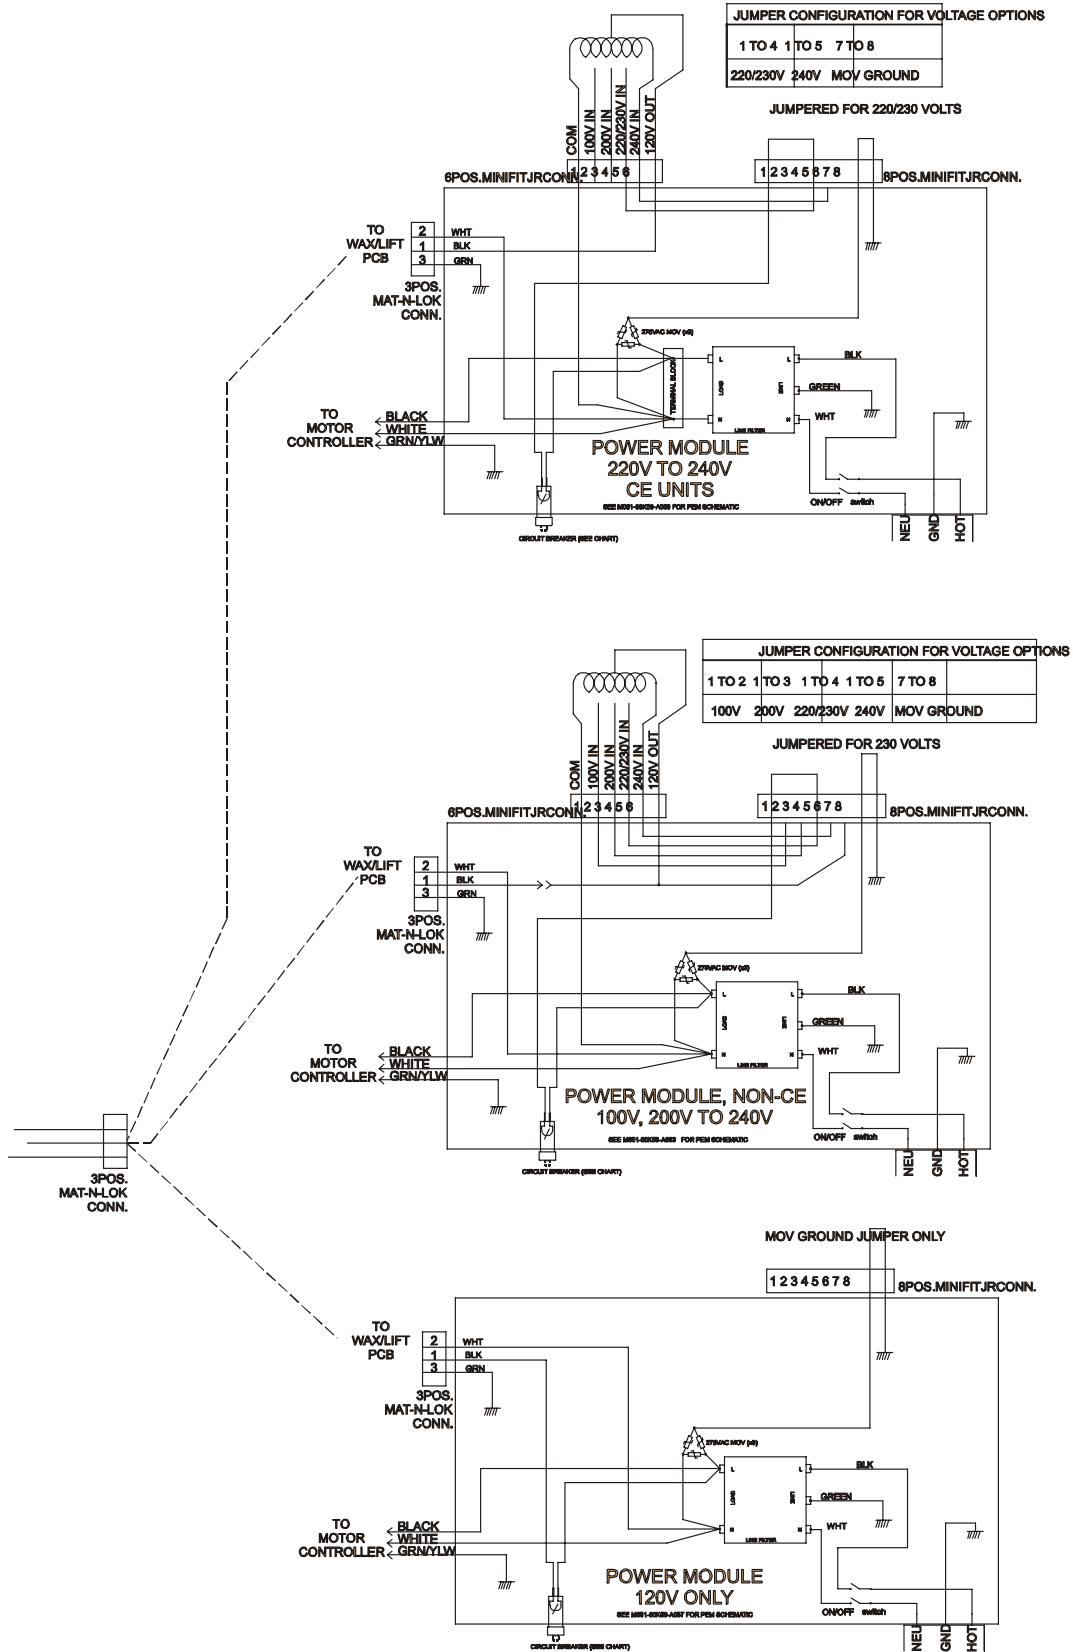

TR95 Treadmill General Assembly

TR95S-0070-30

rev 18 Jun 2008

TR95 Treadmill Frame Assembly Components

TR95S-0070-30

TR95 Treadmill Console (External View)

TR95S-0070-30

IMPORTANT: Components can be ordered separately with Serial Numbers above:
 TR9100 HTN102105-Above, TR9500 HTM105585-Above, and TR9700 HTP100531-Above.
 Use the appropriate Roller Guard Kit: GK58-00002-0056 for TR91/95, and GK58-00002-0057 for Tr97 with
 Serial Numbers: TR9100 HTN102105-Below, TR9500 HTM105585-Below, and TR9700 HTP100531-Below.

**TR95 Treadmill
Power Box Assembly**

TR95S-0070-30

TOP VIEW

- Line Cord (Plug End Changes)
- 0017-00003-0947 12' 120v Line Cord
 - 0017-00003-0923 Domestic
 - 0017-00003-0948 12' 220v Line Cord
 - 0017-00003-0915 RT Angle Plug
 - 0017-00003-0781 220v/60Hz
 - 0017-00003-0696 Continental
 - 0017-00003-0890 UK

TR95 Treadmill Motor Controller

TR95S-0070-30

Wax Lift / Motor Controller
AK58-00164-0001 120v
AK58-00164-0002 230

Description	Part No.
Dual Fan Assembly	AK58-00139-0000
Fan Power Cable	AK58-00134-0001
Thermal Switch Assembly	AK58-00140-0000
Motor Grommet	0017-00042-1080

TR95 Treadmill Idler Arm Assembly

TR95S-0070-30

TR95 Treadmill
Front Roller Assembly – AK58-00066-0000

TR95S-0070-30

Message Center Console

WAX LIFT POWER SUPPLY

Power Modules

Free Manuals Download Website