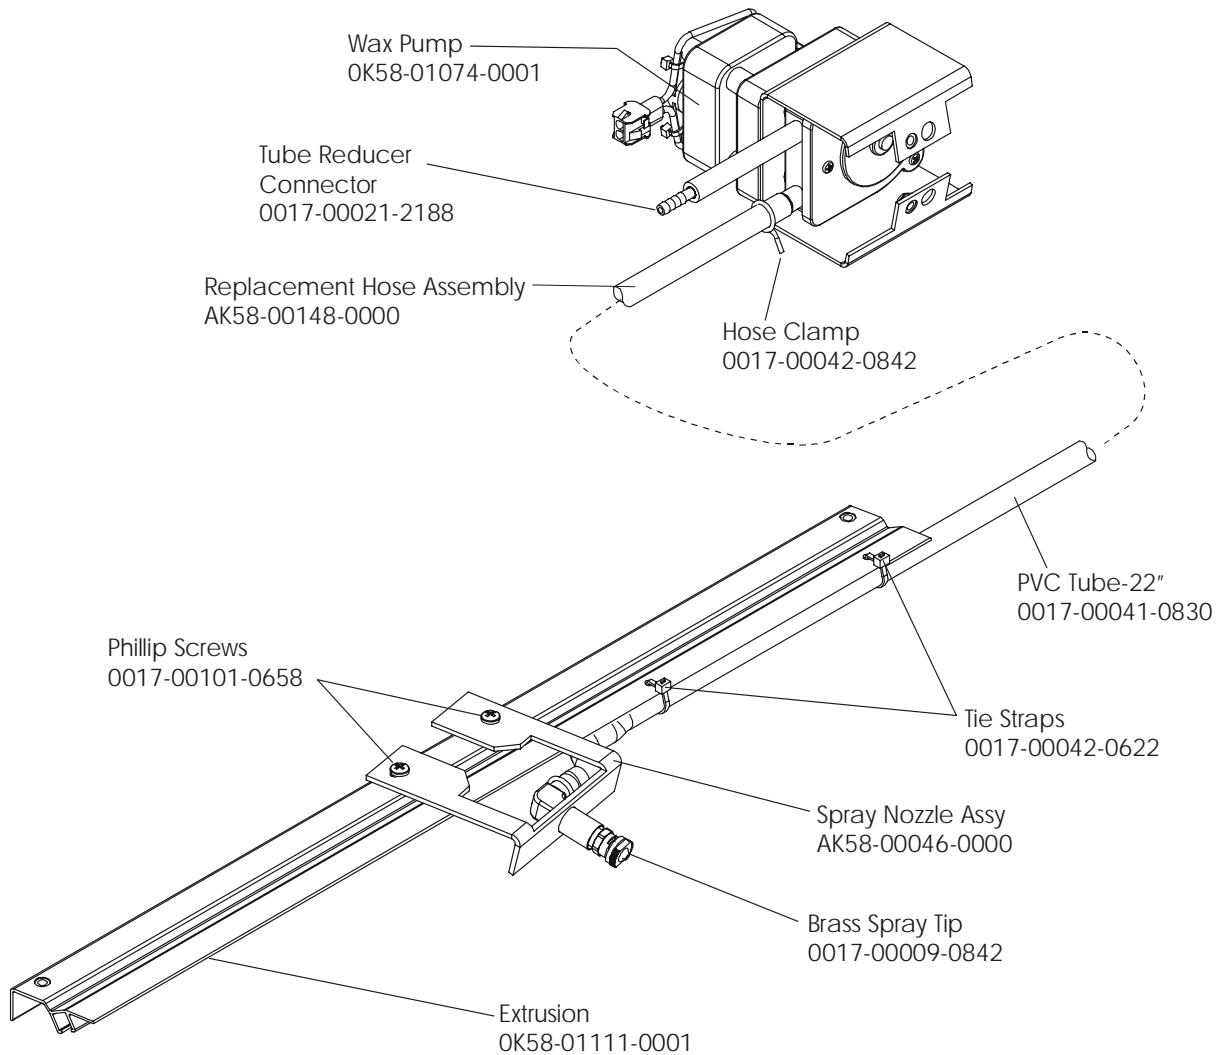

TR95 Treadmill General Assembly

TR95S-0070-30

rev 18 Jun 2008

TR95 Treadmill Frame Assembly Components

TR95S-0070-30

TR95 Treadmill Console (External View)

TR95S-0070-30

IMPORTANT: Components can be ordered separately with Serial Numbers above:
 TR9100 HTN102105-Above, TR9500 HTM105585-Above, and TR9700 HTP100531-Above.
 Use the appropriate Roller Guard Kit: GK58-00002-0056 for TR91/95, and GK58-00002-0057 for Tr97 with
 Serial Numbers: TR9100 HTN102105-Below, TR9500 HTM105585-Below, and TR9700 HTP100531-Below.

**TR95 Treadmill
Power Box Assembly**

TR95S-0070-30

TOP VIEW

- Line Cord (Plug End Changes)
- 0017-00003-0947 12' 120v Line Cord
 - 0017-00003-0923 Domestic
 - 0017-00003-0948 12' 220v Line Cord
 - 0017-00003-0915 RT Angle Plug
 - 0017-00003-0781 220v/60Hz
 - 0017-00003-0696 Continental
 - 0017-00003-0890 UK

TR95 Treadmill Motor Controller

TR95S-0070-30

Wax Lift / Motor Controller
AK58-00164-0001 120v
AK58-00164-0002 230

Description	Part No.
Dual Fan Assembly	AK58-00139-0000
Fan Power Cable	AK58-00134-0001
Thermal Switch Assembly	AK58-00140-0000
Motor Grommet	0017-00042-1080

TR95 Treadmill Idler Arm Assembly

TR95S-0070-30

TR95 Treadmill
Front Roller Assembly – AK58-00066-0000

TR95S-0070-30

Message Center Console

WAX LIFT POWER SUPPLY

Power Modules

Free Manuals Download Website