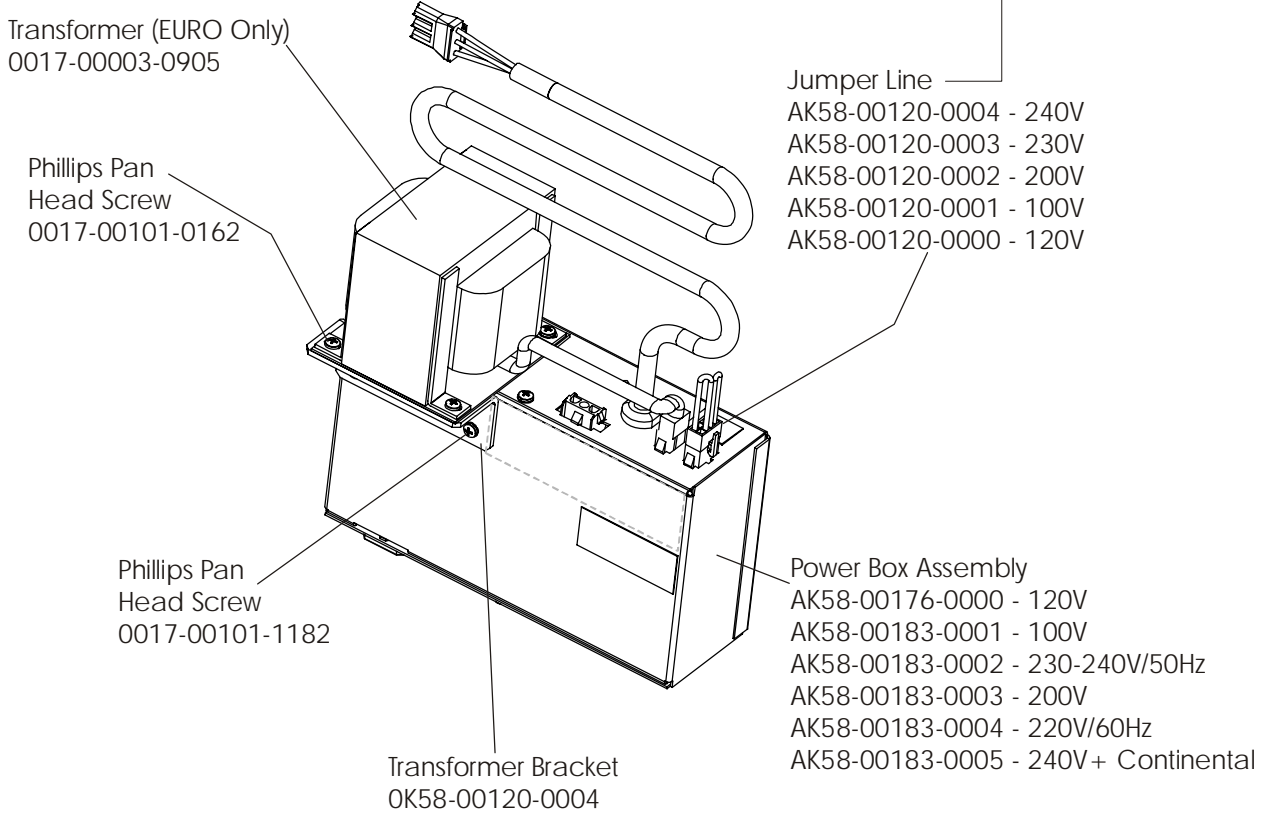

TR95 Treadmill General Assembly

TR95S-0070-30

rev 18 Jun 2008

TR95 Treadmill Frame Assembly Components

TR95S-0070-30

TR95 Treadmill Console (External View)

TR95S-0070-30

IMPORTANT: Components can be ordered separately with Serial Numbers above:
 TR9100 HTN102105-Above, TR9500 HTM105585-Above, and TR9700 HTP100531-Above.
 Use the appropriate Roller Guard Kit: GK58-00002-0056 for TR91/95, and GK58-00002-0057 for Tr97 with
 Serial Numbers: TR9100 HTN102105-Below, TR9500 HTM105585-Below, and TR9700 HTP100531-Below.

**TR95 Treadmill
Power Box Assembly**

TR95S-0070-30

TOP VIEW

- Line Cord (Plug End Changes)
- 0017-00003-0947 12' 120v Line Cord
 - 0017-00003-0923 Domestic
 - 0017-00003-0948 12' 220v Line Cord
 - 0017-00003-0915 RT Angle Plug
 - 0017-00003-0781 220v/60Hz
 - 0017-00003-0696 Continental
 - 0017-00003-0890 UK

TR95 Treadmill Motor Controller

TR95S-0070-30

Wax Lift / Motor Controller
AK58-00164-0001 120v
AK58-00164-0002 230

Description	Part No.
Dual Fan Assembly	AK58-00139-0000
Fan Power Cable	AK58-00134-0001
Thermal Switch Assembly	AK58-00140-0000
Motor Grommet	0017-00042-1080

TR95 Treadmill Idler Arm Assembly

TR95S-0070-30

TR95 Treadmill
Front Roller Assembly – AK58-00066-0000

TR95S-0070-30

Message Center Console

WAX LIFT POWER SUPPLY

Power Modules

Free Manuals Download Website