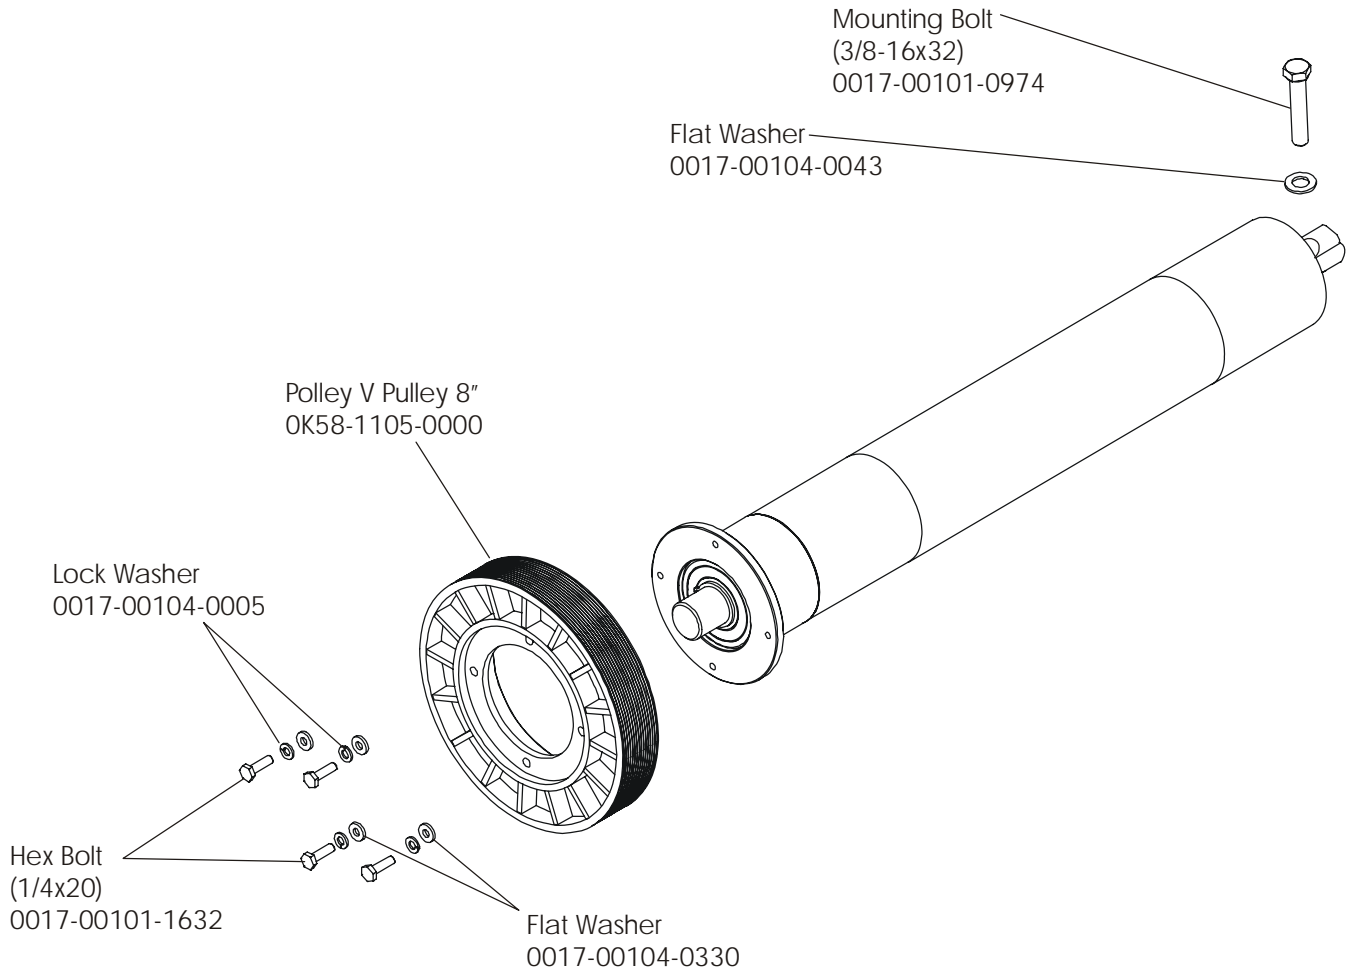

TR95 Treadmill General Assembly

TR95S-0070-30

rev 18 Jun 2008

TR95 Treadmill Frame Assembly Components

TR95S-0070-30

TR95 Treadmill Console (External View)

TR95S-0070-30

IMPORTANT: Components can be ordered separately with Serial Numbers above:
 TR9100 HTN102105-Above, TR9500 HTM105585-Above, and TR9700 HTP100531-Above.
 Use the appropriate Roller Guard Kit: GK58-00002-0056 for TR91/95, and GK58-00002-0057 for Tr97 with
 Serial Numbers: TR9100 HTN102105-Below, TR9500 HTM105585-Below, and TR9700 HTP100531-Below.

**TR95 Treadmill
Power Box Assembly**

TR95S-0070-30

TOP VIEW

- Line Cord (Plug End Changes)
- 0017-00003-0947 12' 120v Line Cord
 - 0017-00003-0923 Domestic
 - 0017-00003-0948 12' 220v Line Cord
 - 0017-00003-0915 RT Angle Plug
 - 0017-00003-0781 220v/60Hz
 - 0017-00003-0696 Continental
 - 0017-00003-0890 UK

TR95 Treadmill Motor Controller

TR95S-0070-30

Wax Lift / Motor Controller
AK58-00164-0001 120v
AK58-00164-0002 230

Description	Part No.
Dual Fan Assembly	AK58-00139-0000
Fan Power Cable	AK58-00134-0001
Thermal Switch Assembly	AK58-00140-0000
Motor Grommet	0017-00042-1080

TR95 Treadmill Idler Arm Assembly

TR95S-0070-30

TR95 Treadmill
Front Roller Assembly – AK58-00066-0000

TR95S-0070-30

Message Center Console

WAX LIFT POWER SUPPLY

Power Modules

Free Manuals Download Website