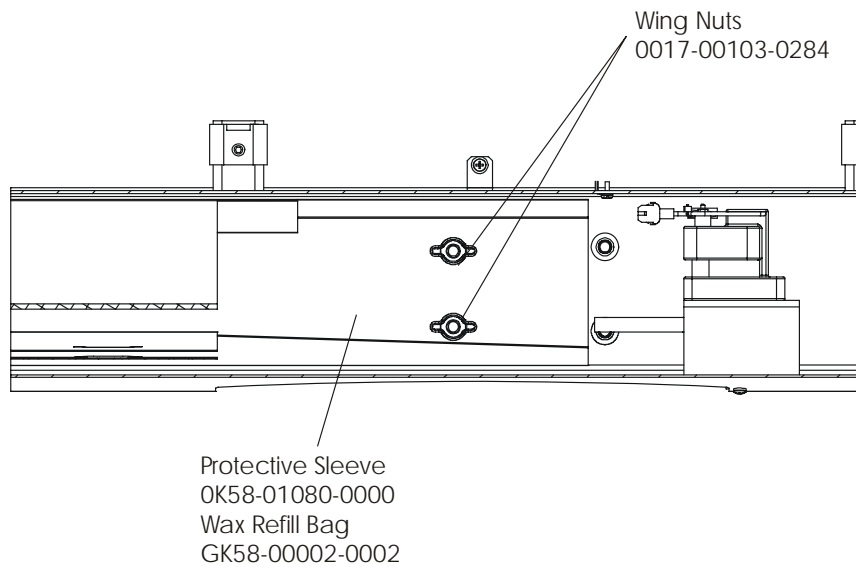

TR95 Treadmill General Assembly

TR95S-0070-30

rev 18 Jun 2008

TR95 Treadmill Frame Assembly Components

TR95S-0070-30

TR95 Treadmill Console (External View)

TR95S-0070-30

IMPORTANT: Components can be ordered separately with Serial Numbers above:
 TR9100 HTN102105-Above, TR9500 HTM105585-Above, and TR9700 HTP100531-Above.
 Use the appropriate Roller Guard Kit: GK58-00002-0056 for TR91/95, and GK58-00002-0057 for Tr97 with
 Serial Numbers: TR9100 HTN102105-Below, TR9500 HTM105585-Below, and TR9700 HTP100531-Below.

**TR95 Treadmill
Power Box Assembly**

TR95S-0070-30

TOP VIEW

- Line Cord (Plug End Changes)
- 0017-00003-0947 12' 120v Line Cord
 - 0017-00003-0923 Domestic
 - 0017-00003-0948 12' 220v Line Cord
 - 0017-00003-0915 RT Angle Plug
 - 0017-00003-0781 220v/60Hz
 - 0017-00003-0696 Continental
 - 0017-00003-0890 UK

TR95 Treadmill Motor Controller

TR95S-0070-30

Wax Lift / Motor Controller
AK58-00164-0001 120v
AK58-00164-0002 230

Description	Part No.
Dual Fan Assembly	AK58-00139-0000
Fan Power Cable	AK58-00134-0001
Thermal Switch Assembly	AK58-00140-0000
Motor Grommet	0017-00042-1080