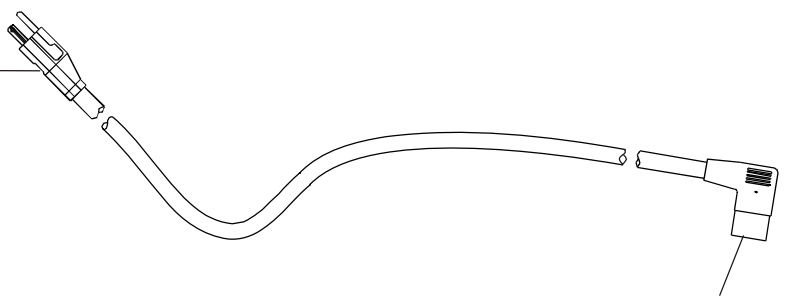

TR95 Treadmill General Assembly

TR95S-0070-30

rev 18 Jun 2008

TR95 Treadmill Frame Assembly Components

TR95S-0070-30

TR95 Treadmill Console (External View)

TR95S-0070-30

IMPORTANT: Components can be ordered separately with Serial Numbers above:
 TR9100 HTN102105-Above, TR9500 HTM105585-Above, and TR9700 HTP100531-Above.
 Use the appropriate Roller Guard Kit: GK58-00002-0056 for TR91/95, and GK58-00002-0057 for Tr97 with
 Serial Numbers: TR9100 HTN102105-Below, TR9500 HTM105585-Below, and TR9700 HTP100531-Below.

**TR95 Treadmill
Power Box Assembly**

TR95S-0070-30

TOP VIEW

- Line Cord (Plug End Changes)
- 0017-00003-0947 12' 120v Line Cord
 - 0017-00003-0923 Domestic
 - 0017-00003-0948 12' 220v Line Cord
 - 0017-00003-0915 RT Angle Plug
 - 0017-00003-0781 220v/60Hz
 - 0017-00003-0696 Continental
 - 0017-00003-0890 UK

TR95 Treadmill Motor Controller

TR95S-0070-30

Wax Lift / Motor Controller
AK58-00164-0001 120v
AK58-00164-0002 230

Description	Part No.
Dual Fan Assembly	AK58-00139-0000
Fan Power Cable	AK58-00134-0001
Thermal Switch Assembly	AK58-00140-0000
Motor Grommet	0017-00042-1080

TR95 Treadmill Idler Arm Assembly

TR95S-0070-30

TR95 Treadmill
Front Roller Assembly – AK58-00066-0000

TR95S-0070-30

Message Center Console

WAX LIFT POWER SUPPLY

Power Modules

Free Manuals Download Website