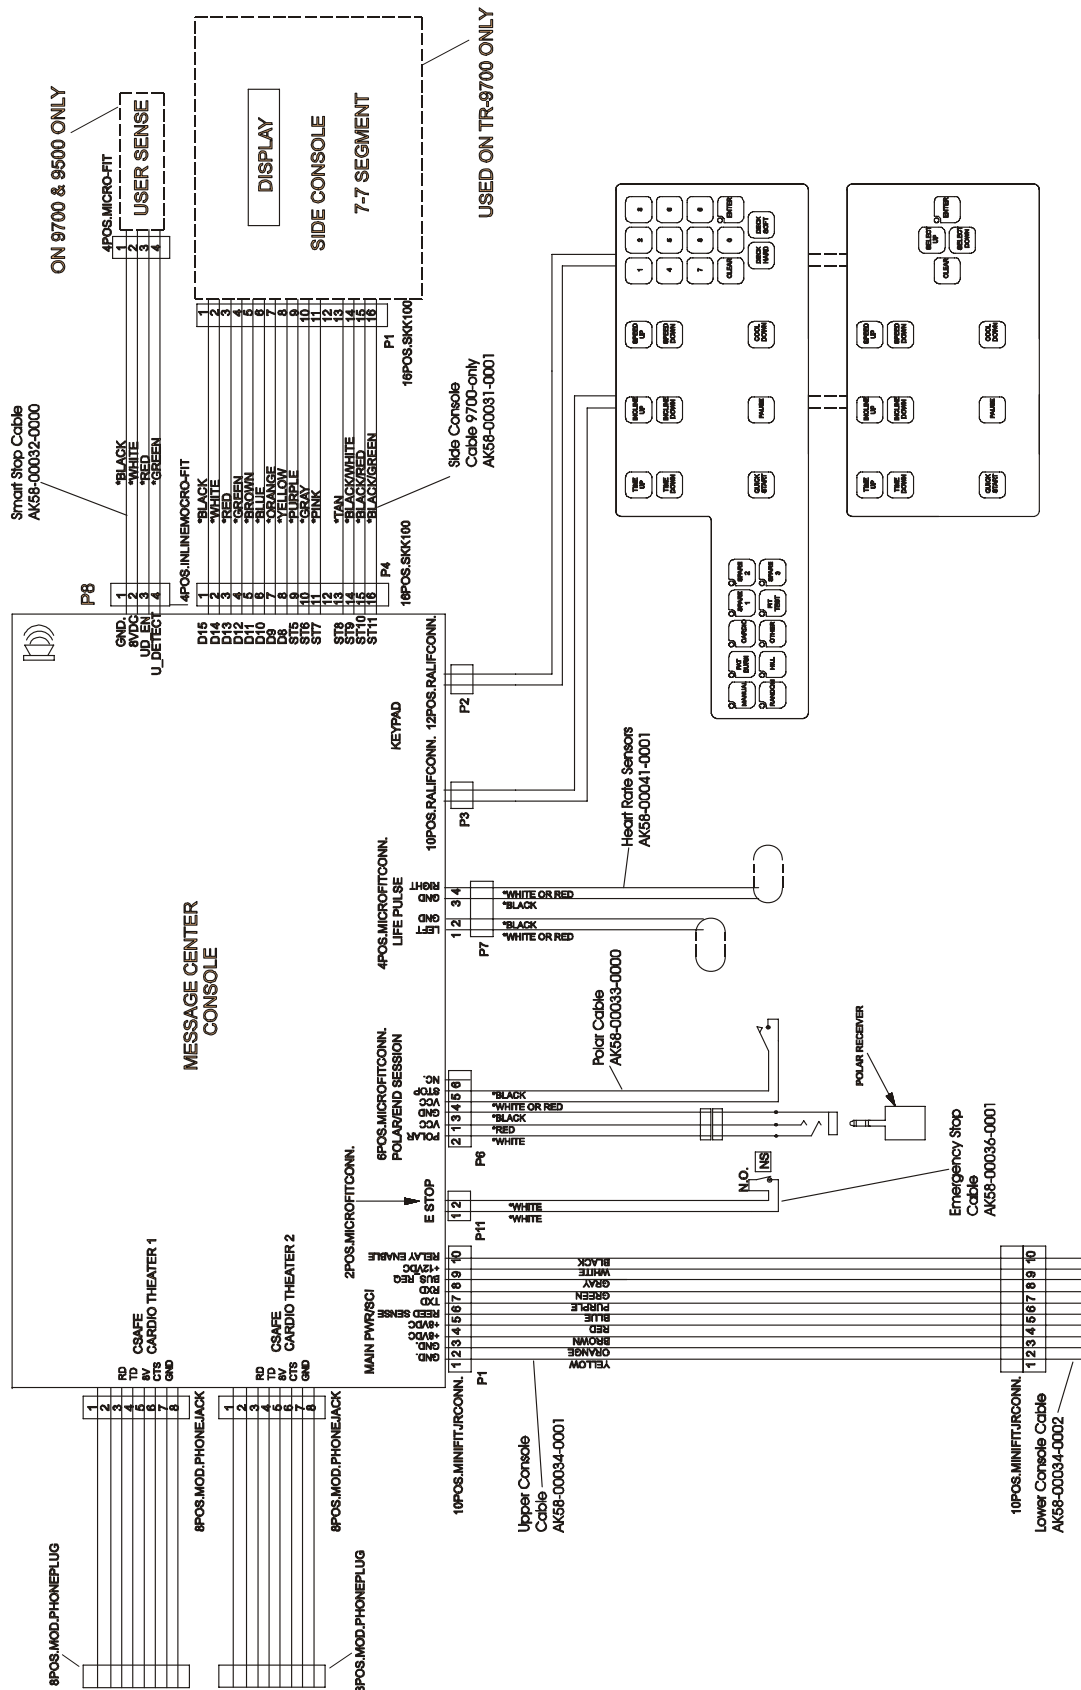

TR95 Treadmill General Assembly

TR95S-0070-30

rev 18 Jun 2008

TR95 Treadmill Frame Assembly Components

TR95S-0070-30

TR95 Treadmill Console (External View)

TR95S-0070-30

IMPORTANT: Components can be ordered separately with Serial Numbers above:
 TR9100 HTN102105-Above, TR9500 HTM105585-Above, and TR9700 HTP100531-Above.
 Use the appropriate Roller Guard Kit: GK58-00002-0056 for TR91/95, and GK58-00002-0057 for Tr97 with
 Serial Numbers: TR9100 HTN102105-Below, TR9500 HTM105585-Below, and TR9700 HTP100531-Below.

**TR95 Treadmill
Power Box Assembly**

TR95S-0070-30

TOP VIEW

- Line Cord (Plug End Changes)
- 0017-00003-0947 12' 120v Line Cord
 - 0017-00003-0923 Domestic
 - 0017-00003-0948 12' 220v Line Cord
 - 0017-00003-0915 RT Angle Plug
 - 0017-00003-0781 220v/60Hz
 - 0017-00003-0696 Continental
 - 0017-00003-0890 UK

TR95 Treadmill Motor Controller

TR95S-0070-30

Wax Lift / Motor Controller
AK58-00164-0001 120v
AK58-00164-0002 230

Description	Part No.
Dual Fan Assembly	AK58-00139-0000
Fan Power Cable	AK58-00134-0001
Thermal Switch Assembly	AK58-00140-0000
Motor Grommet	0017-00042-1080

TR95 Treadmill Idler Arm Assembly

TR95S-0070-30

TR95 Treadmill
Front Roller Assembly – AK58-00066-0000

TR95S-0070-30

Message Center Console

WAX LIFT POWER SUPPLY

Power Modules

Free Manuals Download Website