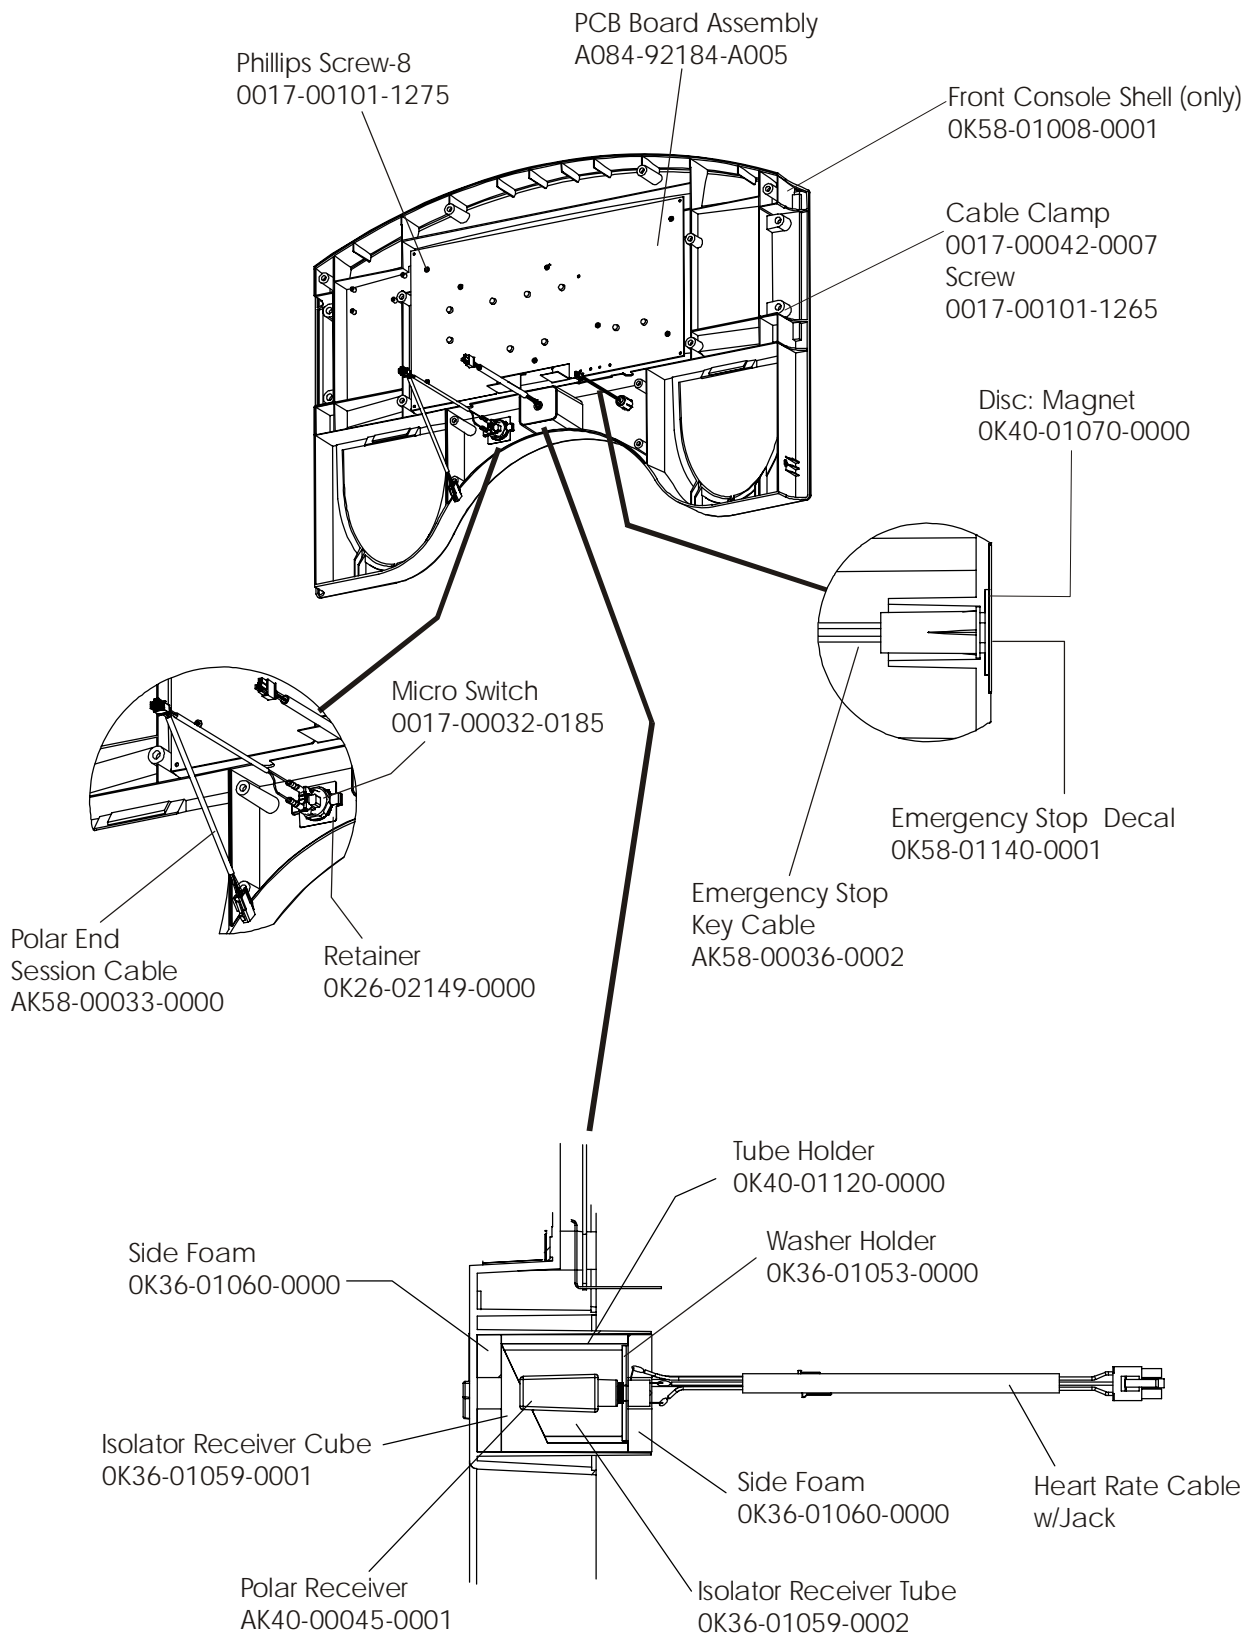

TR95 Treadmill General Assembly

TR95S-0070-30

rev 18 Jun 2008

TR95 Treadmill Frame Assembly Components

TR95S-0070-30

TR95 Treadmill Console (External View)

TR95S-0070-30

IMPORTANT: Components can be ordered separately with Serial Numbers above:
 TR9100 HTN102105-Above, TR9500 HTM105585-Above, and TR9700 HTP100531-Above.
 Use the appropriate Roller Guard Kit: GK58-00002-0056 for TR91/95, and GK58-00002-0057 for Tr97 with
 Serial Numbers: TR9100 HTN102105-Below, TR9500 HTM105585-Below, and TR9700 HTP100531-Below.

**TR95 Treadmill
Power Box Assembly**

TR95S-0070-30

TOP VIEW

- Line Cord (Plug End Changes)
- 0017-00003-0947 12' 120v Line Cord
 - 0017-00003-0923 Domestic
 - 0017-00003-0948 12' 220v Line Cord
 - 0017-00003-0915 RT Angle Plug
 - 0017-00003-0781 220v/60Hz
 - 0017-00003-0696 Continental
 - 0017-00003-0890 UK

TR95 Treadmill Motor Controller

TR95S-0070-30

Wax Lift / Motor Controller
AK58-00164-0001 120v
AK58-00164-0002 230

Description	Part No.
Dual Fan Assembly	AK58-00139-0000
Fan Power Cable	AK58-00134-0001
Thermal Switch Assembly	AK58-00140-0000
Motor Grommet	0017-00042-1080

TR95 Treadmill Idler Arm Assembly

TR95S-0070-30

TR95 Treadmill
Front Roller Assembly – AK58-00066-0000

TR95S-0070-30

Message Center Console

WAX LIFT POWER SUPPLY

Power Modules

Free Manuals Download Website