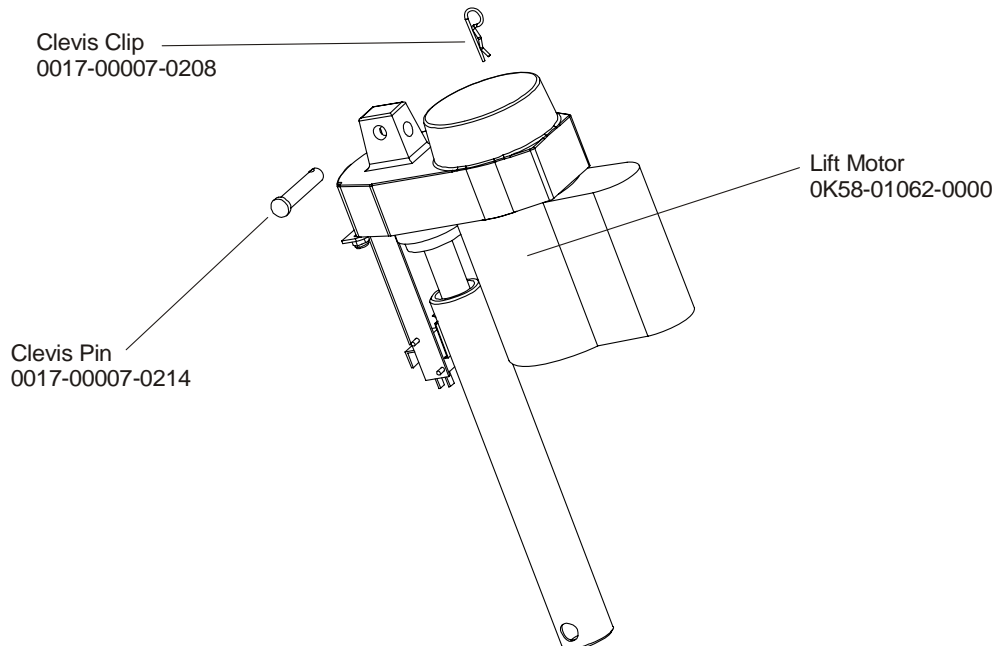

TR95 Treadmill General Assembly

TR95S-0070-30

rev 18 Jun 2008

TR95 Treadmill Frame Assembly Components

TR95S-0070-30

TR95 Treadmill Console (External View)

TR95S-0070-30

IMPORTANT: Components can be ordered separately with Serial Numbers above:
 TR9100 HTN102105-Above, TR9500 HTM105585-Above, and TR9700 HTP100531-Above.
 Use the appropriate Roller Guard Kit: GK58-00002-0056 for TR91/95, and GK58-00002-0057 for Tr97 with
 Serial Numbers: TR9100 HTN102105-Below, TR9500 HTM105585-Below, and TR9700 HTP100531-Below.

**TR95 Treadmill
Power Box Assembly**

TR95S-0070-30

TOP VIEW

- Line Cord (Plug End Changes)
- 0017-00003-0947 12' 120v Line Cord
 - 0017-00003-0923 Domestic
 - 0017-00003-0948 12' 220v Line Cord
 - 0017-00003-0915 RT Angle Plug
 - 0017-00003-0781 220v/60Hz
 - 0017-00003-0696 Continental
 - 0017-00003-0890 UK

TR95 Treadmill Motor Controller

TR95S-0070-30

Wax Lift / Motor Controller
AK58-00164-0001 120v
AK58-00164-0002 230

Description	Part No.
Dual Fan Assembly	AK58-00139-0000
Fan Power Cable	AK58-00134-0001
Thermal Switch Assembly	AK58-00140-0000
Motor Grommet	0017-00042-1080

TR95 Treadmill Idler Arm Assembly

TR95S-0070-30

TR95 Treadmill
Front Roller Assembly – AK58-00066-0000

TR95S-0070-30

Message Center Console

WAX LIFT POWER SUPPLY

Power Modules

Free Manuals Download Website