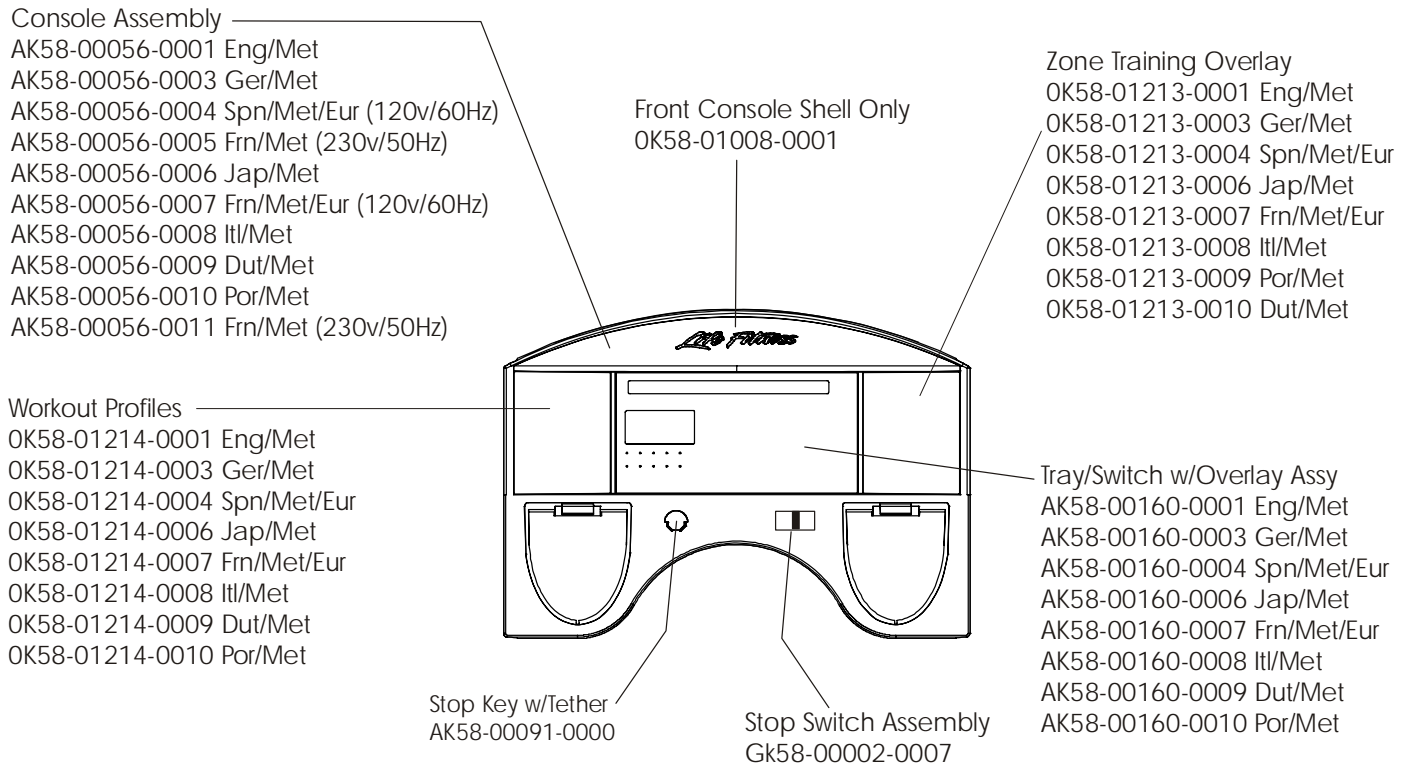

TR95 Treadmill General Assembly

TR95S-0070-30

rev 18 Jun 2008

TR95 Treadmill Frame Assembly Components

TR95S-0070-30

TR95 Treadmill Console (External View)

TR95S-0070-30

IMPORTANT: Components can be ordered separately with Serial Numbers above:
 TR9100 HTN102105-Above, TR9500 HTM105585-Above, and TR9700 HTP100531-Above.
 Use the appropriate Roller Guard Kit: GK58-00002-0056 for TR91/95, and GK58-00002-0057 for Tr97 with
 Serial Numbers: TR9100 HTN102105-Below, TR9500 HTM105585-Below, and TR9700 HTP100531-Below.

**TR95 Treadmill
Power Box Assembly**

TR95S-0070-30

TOP VIEW

- Line Cord (Plug End Changes)
- 0017-00003-0947 12' 120v Line Cord
 - 0017-00003-0923 Domestic
 - 0017-00003-0948 12' 220v Line Cord
 - 0017-00003-0915 RT Angle Plug
 - 0017-00003-0781 220v/60Hz
 - 0017-00003-0696 Continental
 - 0017-00003-0890 UK

TR95 Treadmill Motor Controller

TR95S-0070-30

Wax Lift / Motor Controller
AK58-00164-0001 120v
AK58-00164-0002 230

Description	Part No.
Dual Fan Assembly	AK58-00139-0000
Fan Power Cable	AK58-00134-0001
Thermal Switch Assembly	AK58-00140-0000
Motor Grommet	0017-00042-1080

TR95 Treadmill Idler Arm Assembly

TR95S-0070-30

TR95 Treadmill
Front Roller Assembly – AK58-00066-0000

TR95S-0070-30

Message Center Console

WAX LIFT POWER SUPPLY

Power Modules

Free Manuals Download Website