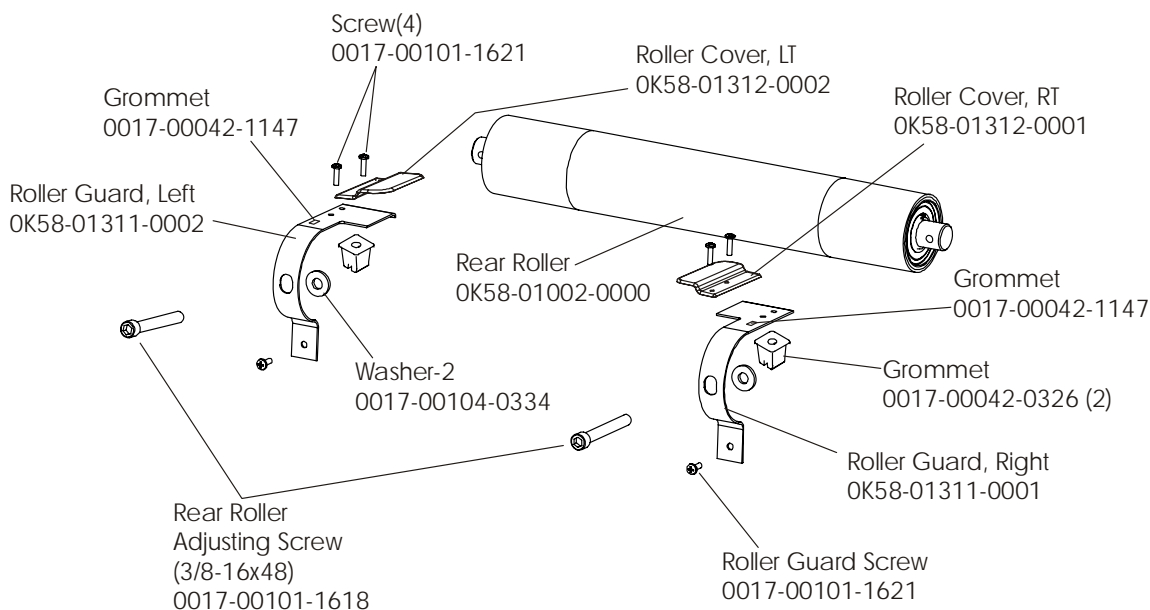

TR95 Treadmill General Assembly

TR95S-0070-30

rev 18 Jun 2008

TR95 Treadmill Frame Assembly Components

TR95S-0070-30

TR95 Treadmill Console (External View)

TR95S-0070-30

IMPORTANT: Components can be ordered separately with Serial Numbers above:
 TR9100 HTN102105-Above, TR9500 HTM105585-Above, and TR9700 HTP100531-Above.
 Use the appropriate Roller Guard Kit: GK58-00002-0056 for TR91/95, and GK58-00002-0057 for Tr97 with
 Serial Numbers: TR9100 HTN102105-Below, TR9500 HTM105585-Below, and TR9700 HTP100531-Below.

**TR95 Treadmill
Power Box Assembly**

TR95S-0070-30

TOP VIEW

- Line Cord (Plug End Changes)
- 0017-00003-0947 12' 120v Line Cord
 - 0017-00003-0923 Domestic
 - 0017-00003-0948 12' 220v Line Cord
 - 0017-00003-0915 RT Angle Plug
 - 0017-00003-0781 220v/60Hz
 - 0017-00003-0696 Continental
 - 0017-00003-0890 UK

TR95 Treadmill Motor Controller

TR95S-0070-30

Wax Lift / Motor Controller
AK58-00164-0001 120v
AK58-00164-0002 230

Description	Part No.
Dual Fan Assembly	AK58-00139-0000
Fan Power Cable	AK58-00134-0001
Thermal Switch Assembly	AK58-00140-0000
Motor Grommet	0017-00042-1080

TR95 Treadmill Idler Arm Assembly

TR95S-0070-30

TR95 Treadmill
Front Roller Assembly – AK58-00066-0000

TR95S-0070-30

Message Center Console

WAX LIFT POWER SUPPLY

Power Modules

Free Manuals Download Website