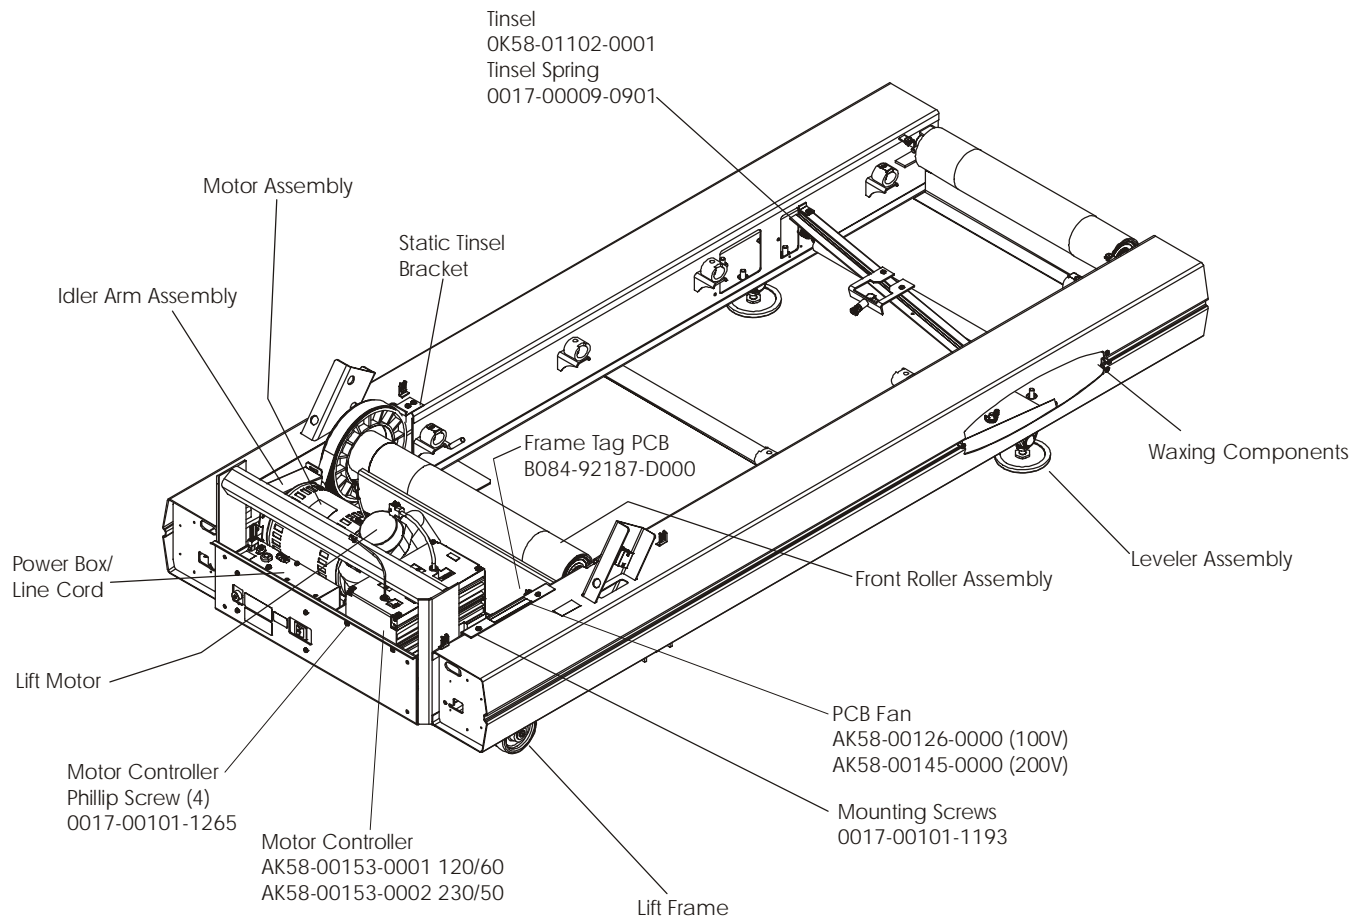

TR95 Treadmill General Assembly

TR95S-0070-30

rev 18 Jun 2008

TR95 Treadmill Frame Assembly Components

TR95S-0070-30

TR95 Treadmill Console (External View)

TR95S-0070-30

IMPORTANT: Components can be ordered separately with Serial Numbers above:
 TR9100 HTN102105-Above, TR9500 HTM105585-Above, and TR9700 HTP100531-Above.
 Use the appropriate Roller Guard Kit: GK58-00002-0056 for TR91/95, and GK58-00002-0057 for Tr97 with
 Serial Numbers: TR9100 HTN102105-Below, TR9500 HTM105585-Below, and TR9700 HTP100531-Below.

**TR95 Treadmill
Power Box Assembly**

TR95S-0070-30

TOP VIEW

- Line Cord (Plug End Changes)
- 0017-00003-0947 12' 120v Line Cord
 - 0017-00003-0923 Domestic
 - 0017-00003-0948 12' 220v Line Cord
 - 0017-00003-0915 RT Angle Plug
 - 0017-00003-0781 220v/60Hz
 - 0017-00003-0696 Continental
 - 0017-00003-0890 UK

TR95 Treadmill Motor Controller

TR95S-0070-30

Wax Lift / Motor Controller
AK58-00164-0001 120v
AK58-00164-0002 230

Description	Part No.
Dual Fan Assembly	AK58-00139-0000
Fan Power Cable	AK58-00134-0001
Thermal Switch Assembly	AK58-00140-0000
Motor Grommet	0017-00042-1080

TR95 Treadmill Idler Arm Assembly

TR95S-0070-30

TR95 Treadmill
Front Roller Assembly – AK58-00066-0000

TR95S-0070-30

Message Center Console

WAX LIFT POWER SUPPLY

Power Modules

Free Manuals Download Website