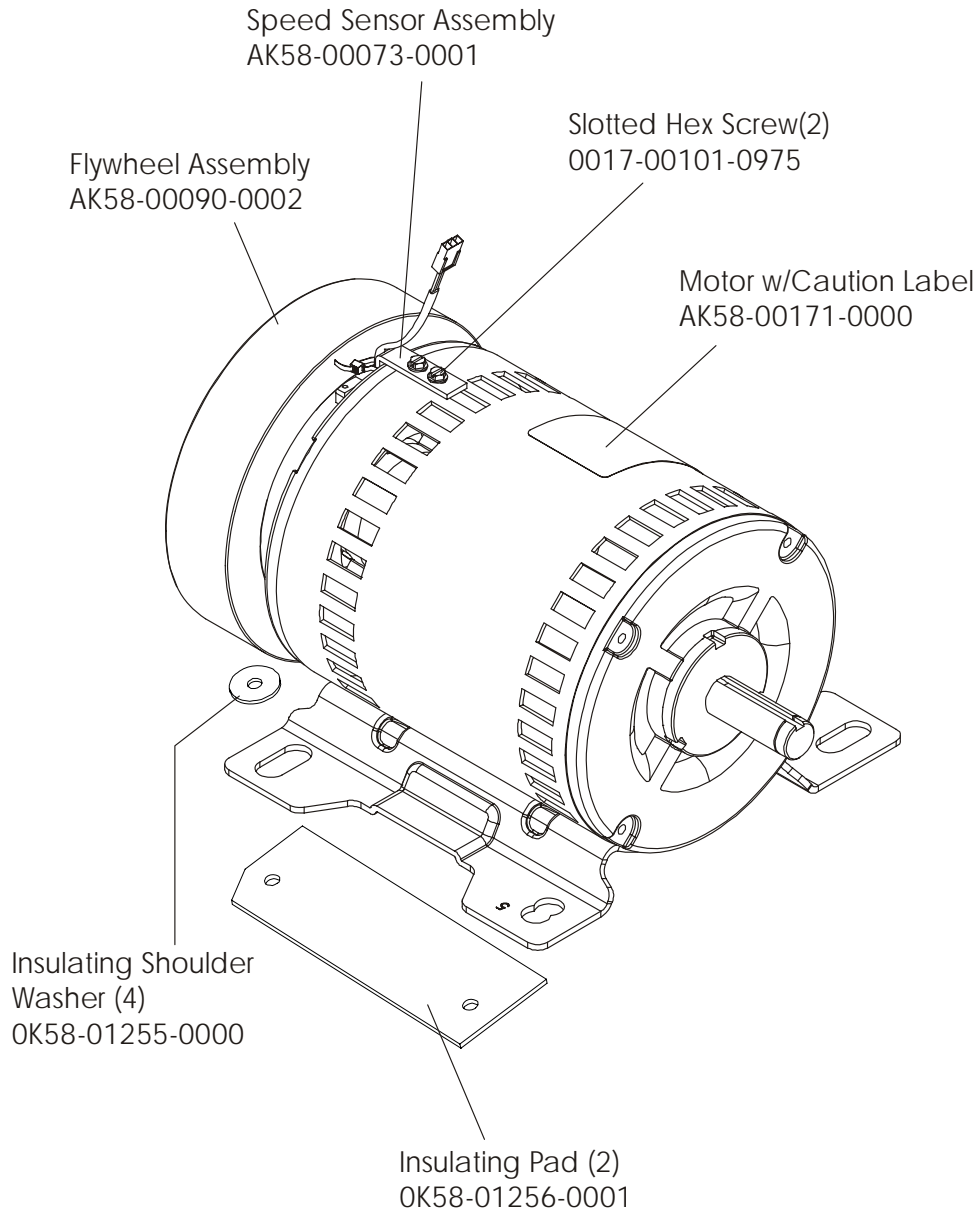

TR95 Treadmill General Assembly

TR95S-0070-30

rev 18 Jun 2008

TR95 Treadmill Frame Assembly Components

TR95S-0070-30

TR95 Treadmill Console (External View)

TR95S-0070-30

IMPORTANT: Components can be ordered separately with Serial Numbers above:
 TR9100 HTN102105-Above, TR9500 HTM105585-Above, and TR9700 HTP100531-Above.
 Use the appropriate Roller Guard Kit: GK58-00002-0056 for TR91/95, and GK58-00002-0057 for Tr97 with
 Serial Numbers: TR9100 HTN102105-Below, TR9500 HTM105585-Below, and TR9700 HTP100531-Below.

**TR95 Treadmill
Power Box Assembly**

TR95S-0070-30

TOP VIEW

- Line Cord (Plug End Changes)
- 0017-00003-0947 12' 120v Line Cord
 - 0017-00003-0923 Domestic
 - 0017-00003-0948 12' 220v Line Cord
 - 0017-00003-0915 RT Angle Plug
 - 0017-00003-0781 220v/60Hz
 - 0017-00003-0696 Continental
 - 0017-00003-0890 UK

TR95 Treadmill Motor Controller

TR95S-0070-30

Wax Lift / Motor Controller
AK58-00164-0001 120v
AK58-00164-0002 230

Description	Part No.
Dual Fan Assembly	AK58-00139-0000
Fan Power Cable	AK58-00134-0001
Thermal Switch Assembly	AK58-00140-0000
Motor Grommet	0017-00042-1080

TR95 Treadmill Idler Arm Assembly

TR95S-0070-30

TR95 Treadmill
Front Roller Assembly – AK58-00066-0000

TR95S-0070-30

Message Center Console

WAX LIFT POWER SUPPLY

Power Modules

Free Manuals Download Website