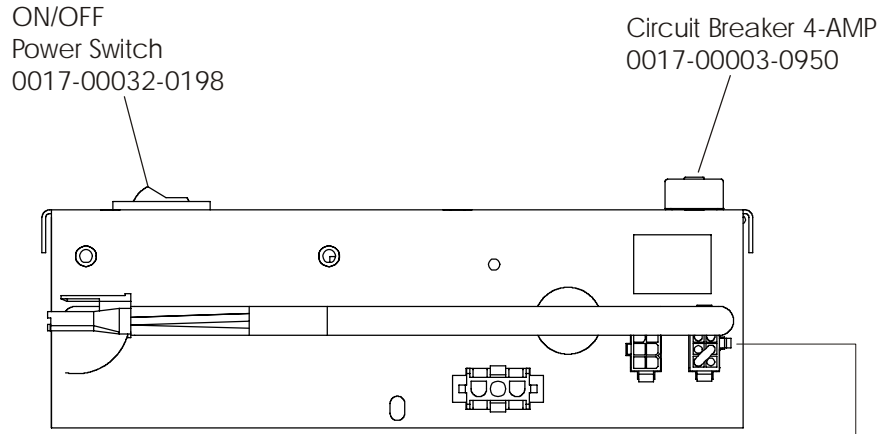

TR95 Treadmill General Assembly

TR95S-0070-30

rev 18 Jun 2008

TR95 Treadmill Frame Assembly Components

TR95S-0070-30

TR95 Treadmill Console (External View)

TR95S-0070-30

IMPORTANT: Components can be ordered separately with Serial Numbers above:
 TR9100 HTN102105-Above, TR9500 HTM105585-Above, and TR9700 HTP100531-Above.
 Use the appropriate Roller Guard Kit: GK58-00002-0056 for TR91/95, and GK58-00002-0057 for Tr97 with
 Serial Numbers: TR9100 HTN102105-Below, TR9500 HTM105585-Below, and TR9700 HTP100531-Below.

**TR95 Treadmill
Power Box Assembly**

TR95S-0070-30

TOP VIEW

- Line Cord (Plug End Changes)
- 0017-00003-0947 12' 120v Line Cord
 - 0017-00003-0923 Domestic
 - 0017-00003-0948 12' 220v Line Cord
 - 0017-00003-0915 RT Angle Plug
 - 0017-00003-0781 220v/60Hz
 - 0017-00003-0696 Continental
 - 0017-00003-0890 UK

TR95 Treadmill Motor Controller

TR95S-0070-30

Wax Lift / Motor Controller
AK58-00164-0001 120v
AK58-00164-0002 230

Description	Part No.
Dual Fan Assembly	AK58-00139-0000
Fan Power Cable	AK58-00134-0001
Thermal Switch Assembly	AK58-00140-0000
Motor Grommet	0017-00042-1080