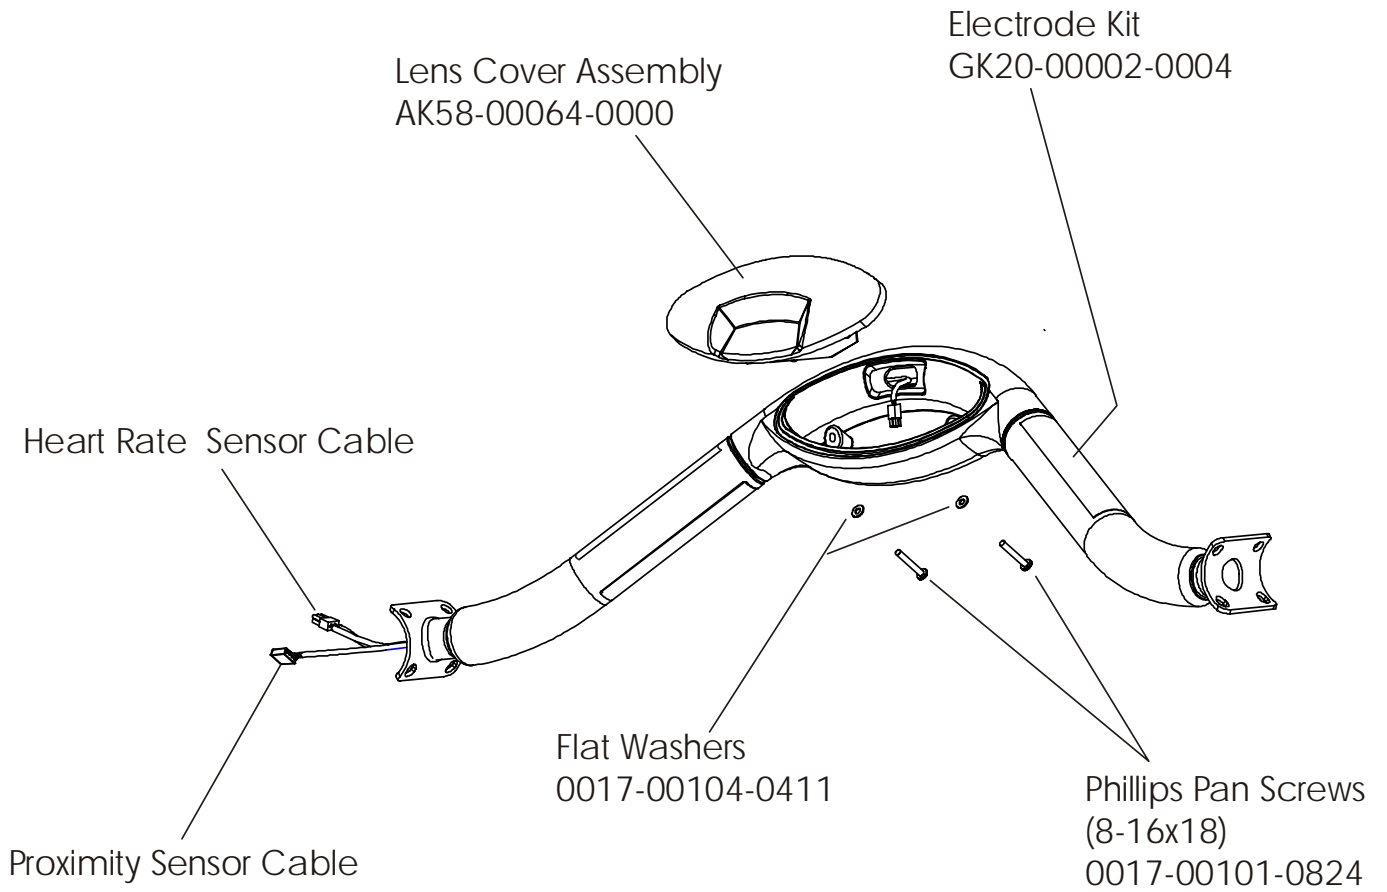

TR95 Treadmill General Assembly

TR95S-0070-30

rev 18 Jun 2008

TR95 Treadmill Frame Assembly Components

TR95S-0070-30

TR95 Treadmill Console (External View)

TR95S-0070-30

IMPORTANT: Components can be ordered separately with Serial Numbers above:
 TR9100 HTN102105-Above, TR9500 HTM105585-Above, and TR9700 HTP100531-Above.
 Use the appropriate Roller Guard Kit: GK58-00002-0056 for TR91/95, and GK58-00002-0057 for Tr97 with
 Serial Numbers: TR9100 HTN102105-Below, TR9500 HTM105585-Below, and TR9700 HTP100531-Below.

**TR95 Treadmill
Power Box Assembly**

TR95S-0070-30

TOP VIEW

- Line Cord (Plug End Changes)
- 0017-00003-0947 12' 120v Line Cord
 - 0017-00003-0923 Domestic
 - 0017-00003-0948 12' 220v Line Cord
 - 0017-00003-0915 RT Angle Plug
 - 0017-00003-0781 220v/60Hz
 - 0017-00003-0696 Continental
 - 0017-00003-0890 UK

TR95 Treadmill Motor Controller

TR95S-0070-30

Wax Lift / Motor Controller
AK58-00164-0001 120v
AK58-00164-0002 230

Description	Part No.
Dual Fan Assembly	AK58-00139-0000
Fan Power Cable	AK58-00134-0001
Thermal Switch Assembly	AK58-00140-0000
Motor Grommet	0017-00042-1080

TR95 Treadmill Idler Arm Assembly

TR95S-0070-30

TR95 Treadmill
Front Roller Assembly – AK58-00066-0000

TR95S-0070-30

Message Center Console

WAX LIFT POWER SUPPLY

Power Modules

Free Manuals Download Website