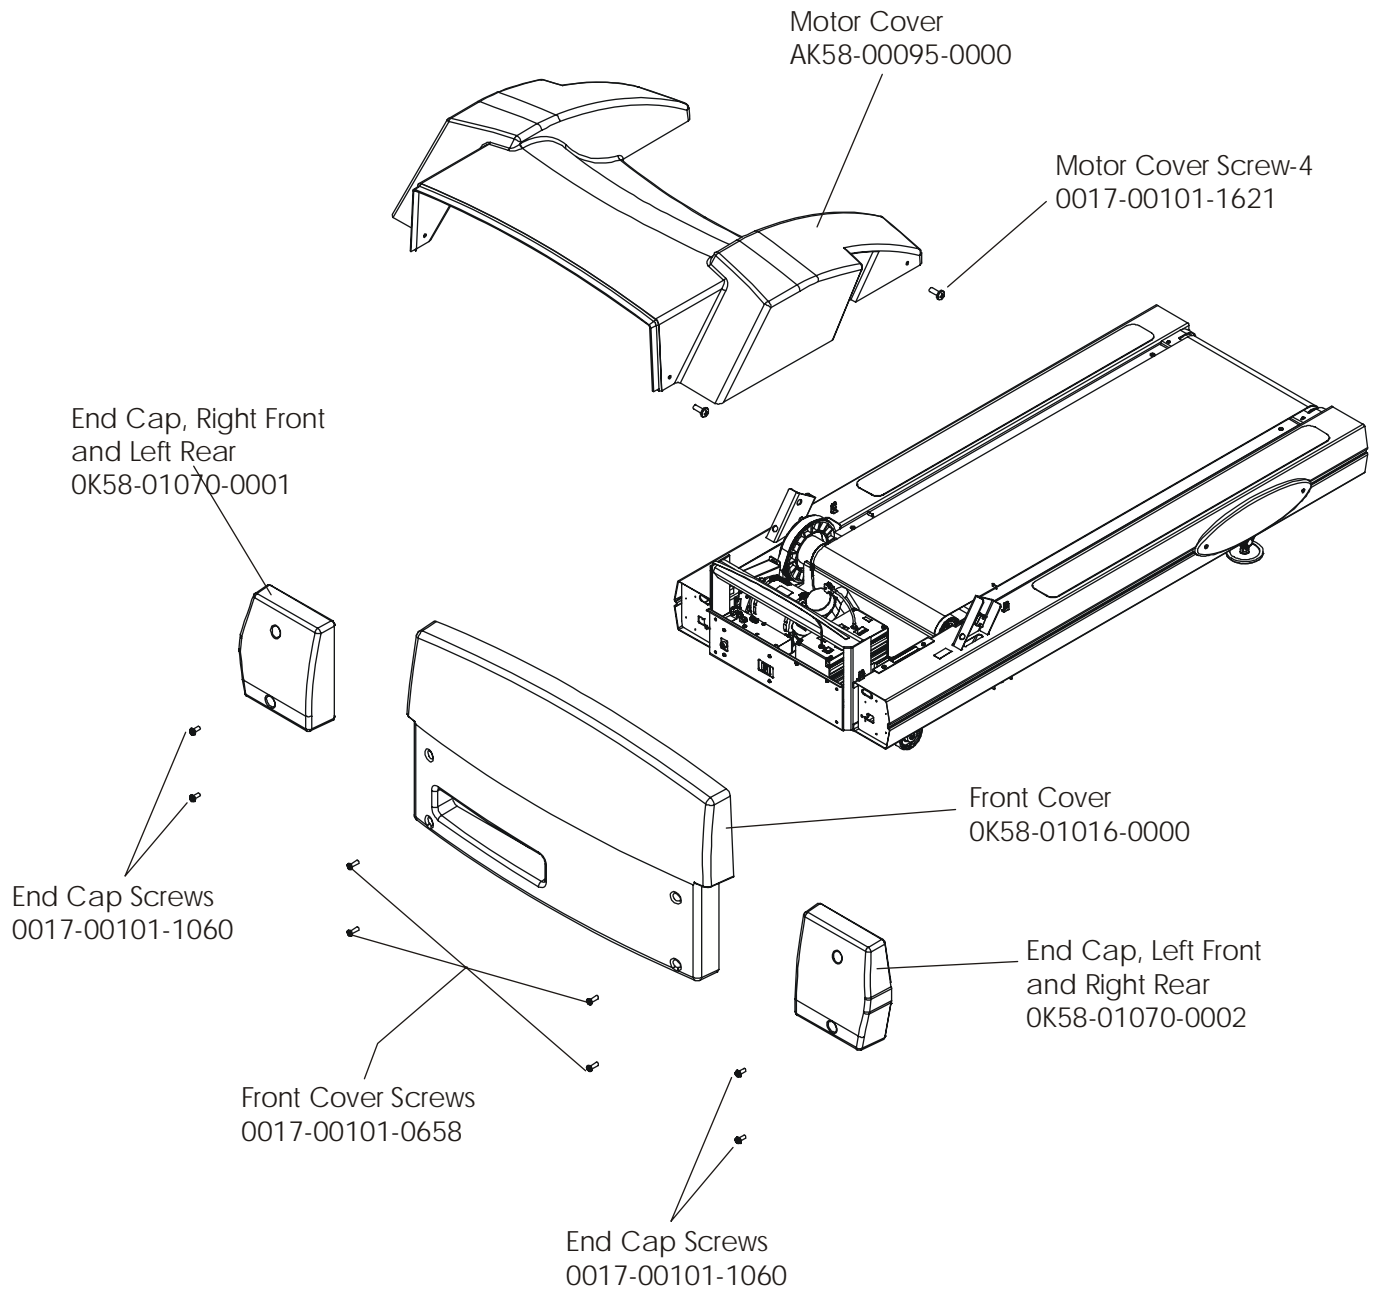

TR95 Treadmill General Assembly

TR95S-0070-30

rev 18 Jun 2008

TR95 Treadmill Frame Assembly Components

TR95S-0070-30

TR95 Treadmill Console (External View)

TR95S-0070-30

IMPORTANT: Components can be ordered separately with Serial Numbers above:
 TR9100 HTN102105-Above, TR9500 HTM105585-Above, and TR9700 HTP100531-Above.
 Use the appropriate Roller Guard Kit: GK58-00002-0056 for TR91/95, and GK58-00002-0057 for Tr97 with
 Serial Numbers: TR9100 HTN102105-Below, TR9500 HTM105585-Below, and TR9700 HTP100531-Below.

**TR95 Treadmill
Power Box Assembly**

TR95S-0070-30

TOP VIEW

- Line Cord (Plug End Changes)
- 0017-00003-0947 12' 120v Line Cord
 - 0017-00003-0923 Domestic
 - 0017-00003-0948 12' 220v Line Cord
 - 0017-00003-0915 RT Angle Plug
 - 0017-00003-0781 220v/60Hz
 - 0017-00003-0696 Continental
 - 0017-00003-0890 UK

TR95 Treadmill Motor Controller

TR95S-0070-30

Wax Lift / Motor Controller
AK58-00164-0001 120v
AK58-00164-0002 230

Description	Part No.
Dual Fan Assembly	AK58-00139-0000
Fan Power Cable	AK58-00134-0001
Thermal Switch Assembly	AK58-00140-0000
Motor Grommet	0017-00042-1080

TR95 Treadmill Idler Arm Assembly

TR95S-0070-30

TR95 Treadmill
Front Roller Assembly – AK58-00066-0000

TR95S-0070-30

Message Center Console

WAX LIFT POWER SUPPLY

Power Modules

Free Manuals Download Website