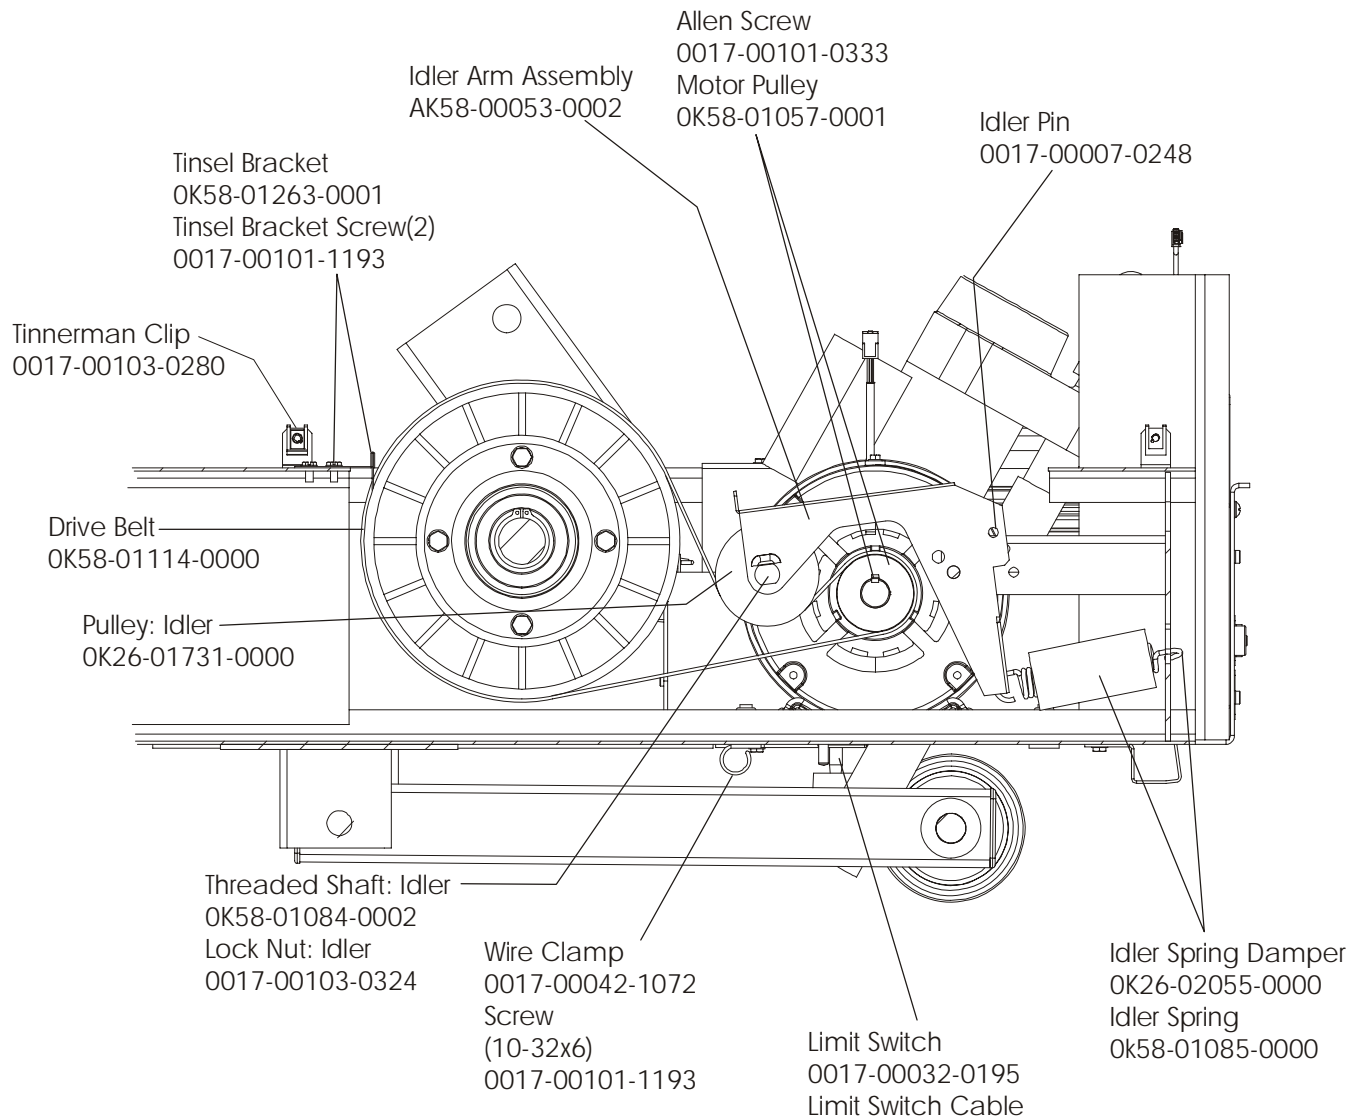

TR95 Treadmill General Assembly

TR95S-0070-30

rev 18 Jun 2008

TR95 Treadmill Frame Assembly Components

TR95S-0070-30

TR95 Treadmill Console (External View)

TR95S-0070-30

IMPORTANT: Components can be ordered separately with Serial Numbers above:
 TR9100 HTN102105-Above, TR9500 HTM105585-Above, and TR9700 HTP100531-Above.
 Use the appropriate Roller Guard Kit: GK58-00002-0056 for TR91/95, and GK58-00002-0057 for Tr97 with
 Serial Numbers: TR9100 HTN102105-Below, TR9500 HTM105585-Below, and TR9700 HTP100531-Below.

**TR95 Treadmill
Power Box Assembly**

TR95S-0070-30

TOP VIEW

- Line Cord (Plug End Changes)
- 0017-00003-0947 12' 120v Line Cord
 - 0017-00003-0923 Domestic
 - 0017-00003-0948 12' 220v Line Cord
 - 0017-00003-0915 RT Angle Plug
 - 0017-00003-0781 220v/60Hz
 - 0017-00003-0696 Continental
 - 0017-00003-0890 UK

TR95 Treadmill Motor Controller

TR95S-0070-30

Wax Lift / Motor Controller
AK58-00164-0001 120v
AK58-00164-0002 230

Description	Part No.
Dual Fan Assembly	AK58-00139-0000
Fan Power Cable	AK58-00134-0001
Thermal Switch Assembly	AK58-00140-0000
Motor Grommet	0017-00042-1080

TR95 Treadmill Idler Arm Assembly

TR95S-0070-30

TR95 Treadmill
Front Roller Assembly – AK58-00066-0000

TR95S-0070-30

Message Center Console

WAX LIFT POWER SUPPLY

Power Modules

Free Manuals Download Website