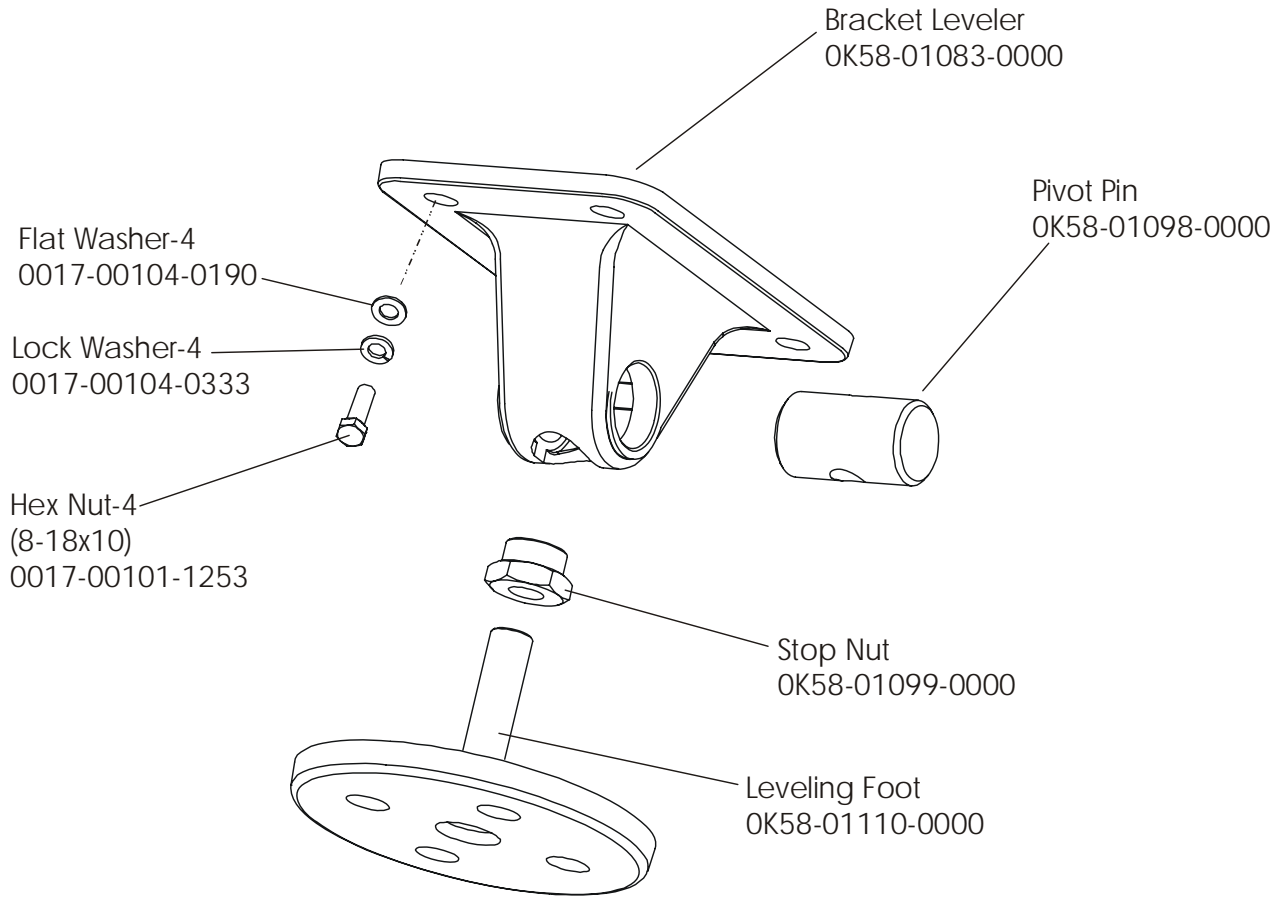

TR95 Treadmill General Assembly

TR95S-0070-30

rev 18 Jun 2008

TR95 Treadmill Frame Assembly Components

TR95S-0070-30

TR95 Treadmill Console (External View)

TR95S-0070-30

IMPORTANT: Components can be ordered separately with Serial Numbers above:
 TR9100 HTN102105-Above, TR9500 HTM105585-Above, and TR9700 HTP100531-Above.
 Use the appropriate Roller Guard Kit: GK58-00002-0056 for TR91/95, and GK58-00002-0057 for Tr97 with
 Serial Numbers: TR9100 HTN102105-Below, TR9500 HTM105585-Below, and TR9700 HTP100531-Below.

**TR95 Treadmill
Power Box Assembly**

TR95S-0070-30

TOP VIEW

- Line Cord (Plug End Changes)
- 0017-00003-0947 12' 120v Line Cord
 - 0017-00003-0923 Domestic
 - 0017-00003-0948 12' 220v Line Cord
 - 0017-00003-0915 RT Angle Plug
 - 0017-00003-0781 220v/60Hz
 - 0017-00003-0696 Continental
 - 0017-00003-0890 UK

TR95 Treadmill Motor Controller

TR95S-0070-30

Wax Lift / Motor Controller
AK58-00164-0001 120v
AK58-00164-0002 230

Description	Part No.
Dual Fan Assembly	AK58-00139-0000
Fan Power Cable	AK58-00134-0001
Thermal Switch Assembly	AK58-00140-0000
Motor Grommet	0017-00042-1080

TR95 Treadmill Idler Arm Assembly

TR95S-0070-30

TR95 Treadmill
Front Roller Assembly – AK58-00066-0000

TR95S-0070-30

Message Center Console

WAX LIFT POWER SUPPLY

Power Modules

Free Manuals Download Website