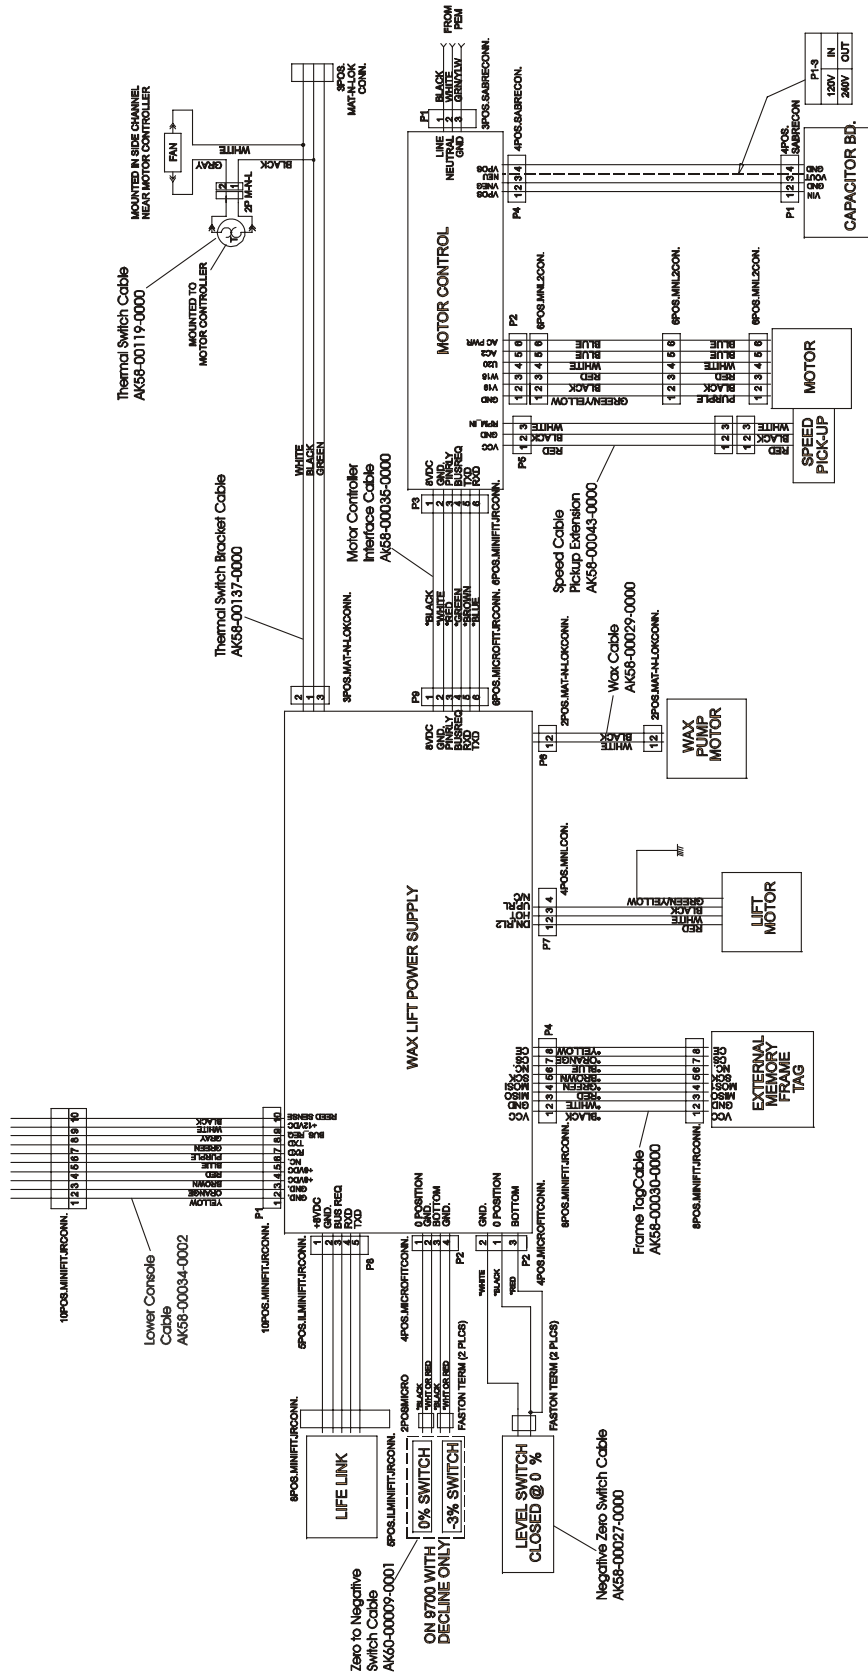

TR95 Treadmill General Assembly

TR95S-0070-30

rev 18 Jun 2008

TR95 Treadmill Frame Assembly Components

TR95S-0070-30

TR95 Treadmill Console (External View)

TR95S-0070-30

IMPORTANT: Components can be ordered separately with Serial Numbers above:
 TR9100 HTN102105-Above, TR9500 HTM105585-Above, and TR9700 HTP100531-Above.
 Use the appropriate Roller Guard Kit: GK58-00002-0056 for TR91/95, and GK58-00002-0057 for Tr97 with
 Serial Numbers: TR9100 HTN102105-Below, TR9500 HTM105585-Below, and TR9700 HTP100531-Below.

**TR95 Treadmill
Power Box Assembly**

TR95S-0070-30

TOP VIEW

- Line Cord (Plug End Changes)
- 0017-00003-0947 12' 120v Line Cord
 - 0017-00003-0923 Domestic
 - 0017-00003-0948 12' 220v Line Cord
 - 0017-00003-0915 RT Angle Plug
 - 0017-00003-0781 220v/60Hz
 - 0017-00003-0696 Continental
 - 0017-00003-0890 UK

TR95 Treadmill Motor Controller

TR95S-0070-30

Wax Lift / Motor Controller
AK58-00164-0001 120v
AK58-00164-0002 230

Description	Part No.
Dual Fan Assembly	AK58-00139-0000
Fan Power Cable	AK58-00134-0001
Thermal Switch Assembly	AK58-00140-0000
Motor Grommet	0017-00042-1080

TR95 Treadmill Idler Arm Assembly

TR95S-0070-30

TR95 Treadmill
Front Roller Assembly – AK58-00066-0000

TR95S-0070-30

Message Center Console

WAX LIFT POWER SUPPLY

Power Modules

Free Manuals Download Website