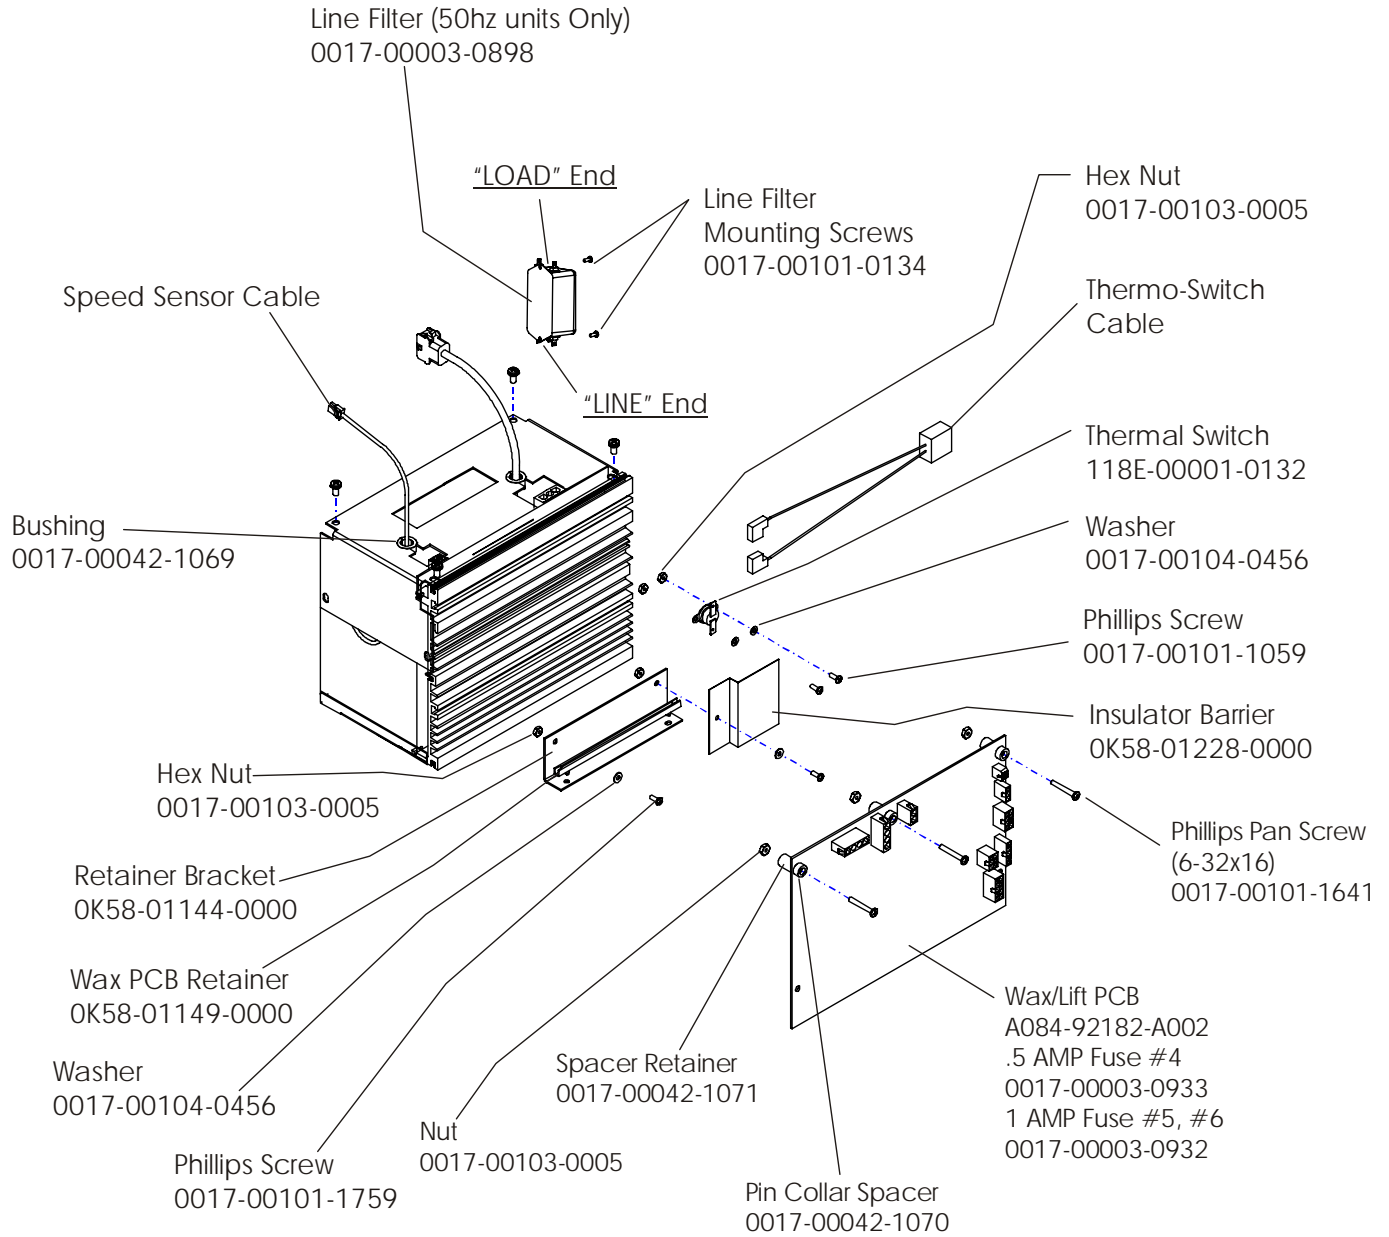

TR95 Treadmill General Assembly

TR95S-0070-30

rev 18 Jun 2008

TR95 Treadmill Frame Assembly Components

TR95S-0070-30

TR95 Treadmill Console (External View)

TR95S-0070-30

IMPORTANT: Components can be ordered separately with Serial Numbers above:
 TR9100 HTN102105-Above, TR9500 HTM105585-Above, and TR9700 HTP100531-Above.
 Use the appropriate Roller Guard Kit: GK58-00002-0056 for TR91/95, and GK58-00002-0057 for Tr97 with
 Serial Numbers: TR9100 HTN102105-Below, TR9500 HTM105585-Below, and TR9700 HTP100531-Below.

**TR95 Treadmill
Power Box Assembly**

TR95S-0070-30

TOP VIEW

- Line Cord (Plug End Changes)
- 0017-00003-0947 12' 120v Line Cord
 - 0017-00003-0923 Domestic
 - 0017-00003-0948 12' 220v Line Cord
 - 0017-00003-0915 RT Angle Plug
 - 0017-00003-0781 220v/60Hz
 - 0017-00003-0696 Continental
 - 0017-00003-0890 UK

TR95 Treadmill Motor Controller

TR95S-0070-30

Wax Lift / Motor Controller
AK58-00164-0001 120v
AK58-00164-0002 230

Description	Part No.
Dual Fan Assembly	AK58-00139-0000
Fan Power Cable	AK58-00134-0001
Thermal Switch Assembly	AK58-00140-0000
Motor Grommet	0017-00042-1080

TR95 Treadmill Idler Arm Assembly

TR95S-0070-30

TR95 Treadmill
Front Roller Assembly – AK58-00066-0000

TR95S-0070-30

Message Center Console

WAX LIFT POWER SUPPLY

Power Modules

Free Manuals Download Website