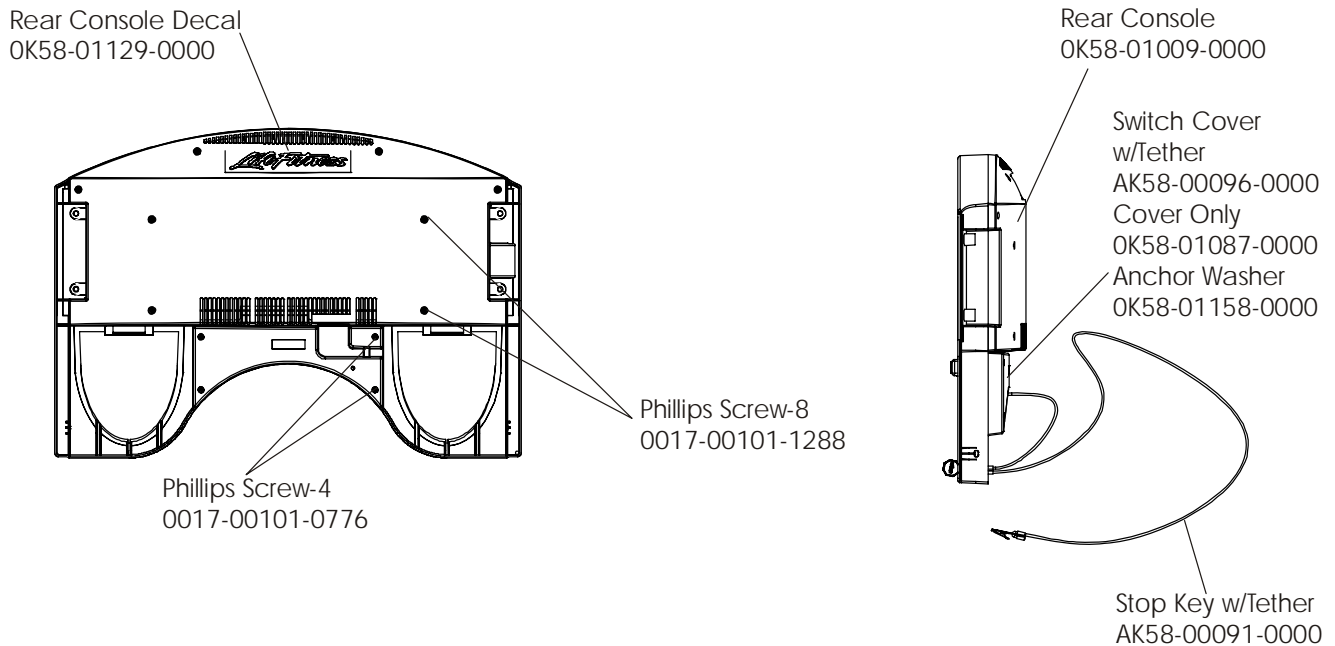

TR95 Treadmill General Assembly

TR95S-0070-30

rev 18 Jun 2008

TR95 Treadmill Frame Assembly Components

TR95S-0070-30

TR95 Treadmill Console (External View)

TR95S-0070-30

IMPORTANT: Components can be ordered separately with Serial Numbers above:
 TR9100 HTN102105-Above, TR9500 HTM105585-Above, and TR9700 HTP100531-Above.
 Use the appropriate Roller Guard Kit: GK58-00002-0056 for TR91/95, and GK58-00002-0057 for Tr97 with
 Serial Numbers: TR9100 HTN102105-Below, TR9500 HTM105585-Below, and TR9700 HTP100531-Below.

**TR95 Treadmill
Power Box Assembly**

TR95S-0070-30

TOP VIEW

- Line Cord (Plug End Changes)
- 0017-00003-0947 12' 120v Line Cord
 - 0017-00003-0923 Domestic
 - 0017-00003-0948 12' 220v Line Cord
 - 0017-00003-0915 RT Angle Plug
 - 0017-00003-0781 220v/60Hz
 - 0017-00003-0696 Continental
 - 0017-00003-0890 UK

TR95 Treadmill Motor Controller

TR95S-0070-30

Wax Lift / Motor Controller
AK58-00164-0001 120v
AK58-00164-0002 230

Description	Part No.
Dual Fan Assembly	AK58-00139-0000
Fan Power Cable	AK58-00134-0001
Thermal Switch Assembly	AK58-00140-0000
Motor Grommet	0017-00042-1080

TR95 Treadmill Idler Arm Assembly

TR95S-0070-30

TR95 Treadmill
Front Roller Assembly – AK58-00066-0000

TR95S-0070-30

Message Center Console

WAX LIFT POWER SUPPLY

Power Modules

Free Manuals Download Website