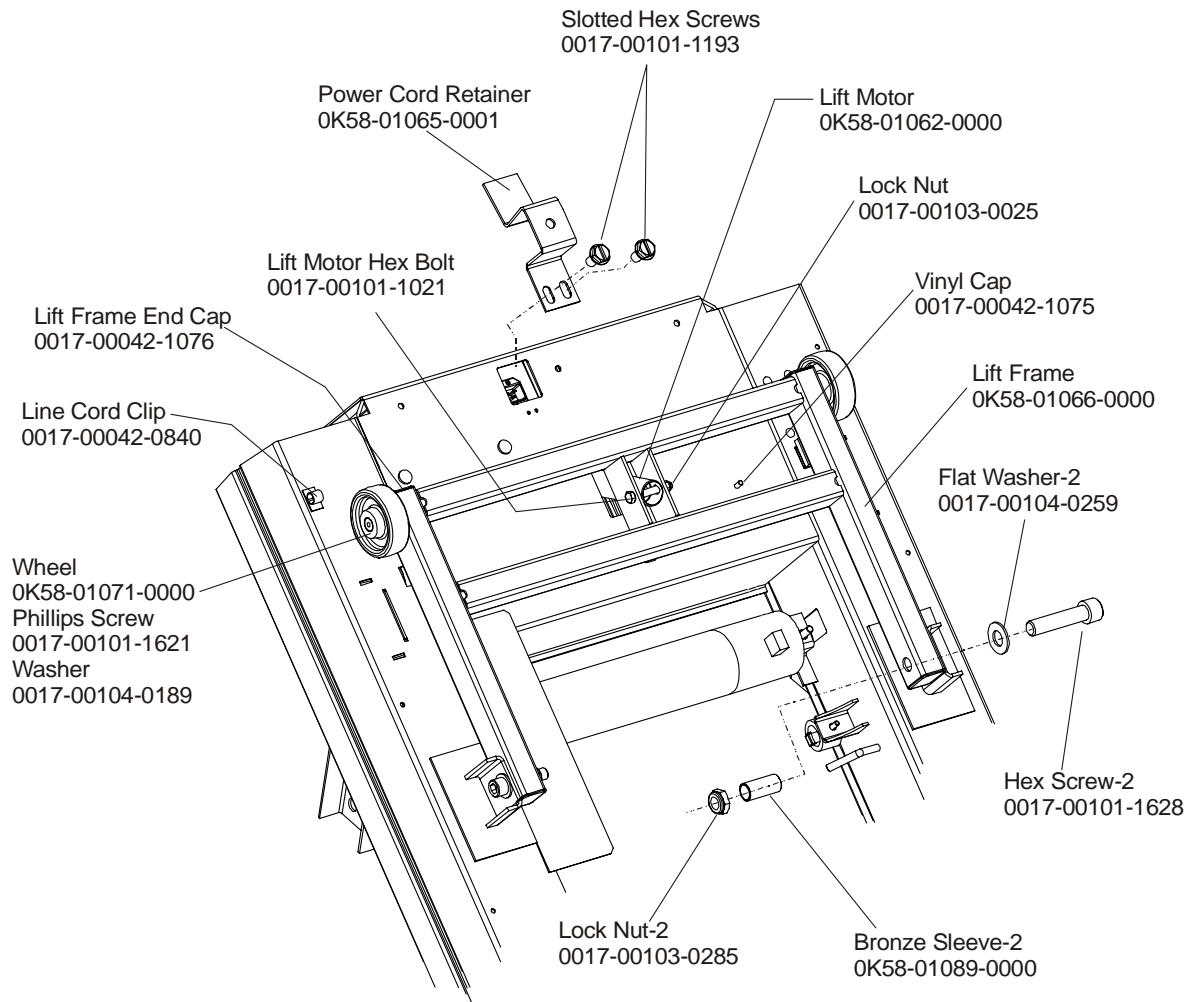

TR95 Treadmill General Assembly

TR95S-0070-30

rev 18 Jun 2008

TR95 Treadmill Frame Assembly Components

TR95S-0070-30

TR95 Treadmill Console (External View)

TR95S-0070-30

IMPORTANT: Components can be ordered separately with Serial Numbers above:
 TR9100 HTN102105-Above, TR9500 HTM105585-Above, and TR9700 HTP100531-Above.
 Use the appropriate Roller Guard Kit: GK58-00002-0056 for TR91/95, and GK58-00002-0057 for Tr97 with
 Serial Numbers: TR9100 HTN102105-Below, TR9500 HTM105585-Below, and TR9700 HTP100531-Below.

**TR95 Treadmill
Power Box Assembly**

TR95S-0070-30

TOP VIEW

- Line Cord (Plug End Changes)
- 0017-00003-0947 12' 120v Line Cord
 - 0017-00003-0923 Domestic
 - 0017-00003-0948 12' 220v Line Cord
 - 0017-00003-0915 RT Angle Plug
 - 0017-00003-0781 220v/60Hz
 - 0017-00003-0696 Continental
 - 0017-00003-0890 UK

TR95 Treadmill Motor Controller

TR95S-0070-30

Wax Lift / Motor Controller
AK58-00164-0001 120v
AK58-00164-0002 230

Description	Part No.
Dual Fan Assembly	AK58-00139-0000
Fan Power Cable	AK58-00134-0001
Thermal Switch Assembly	AK58-00140-0000
Motor Grommet	0017-00042-1080

TR95 Treadmill Idler Arm Assembly

TR95S-0070-30

TR95 Treadmill
Front Roller Assembly – AK58-00066-0000

TR95S-0070-30

Message Center Console

WAX LIFT POWER SUPPLY

Power Modules

Free Manuals Download Website