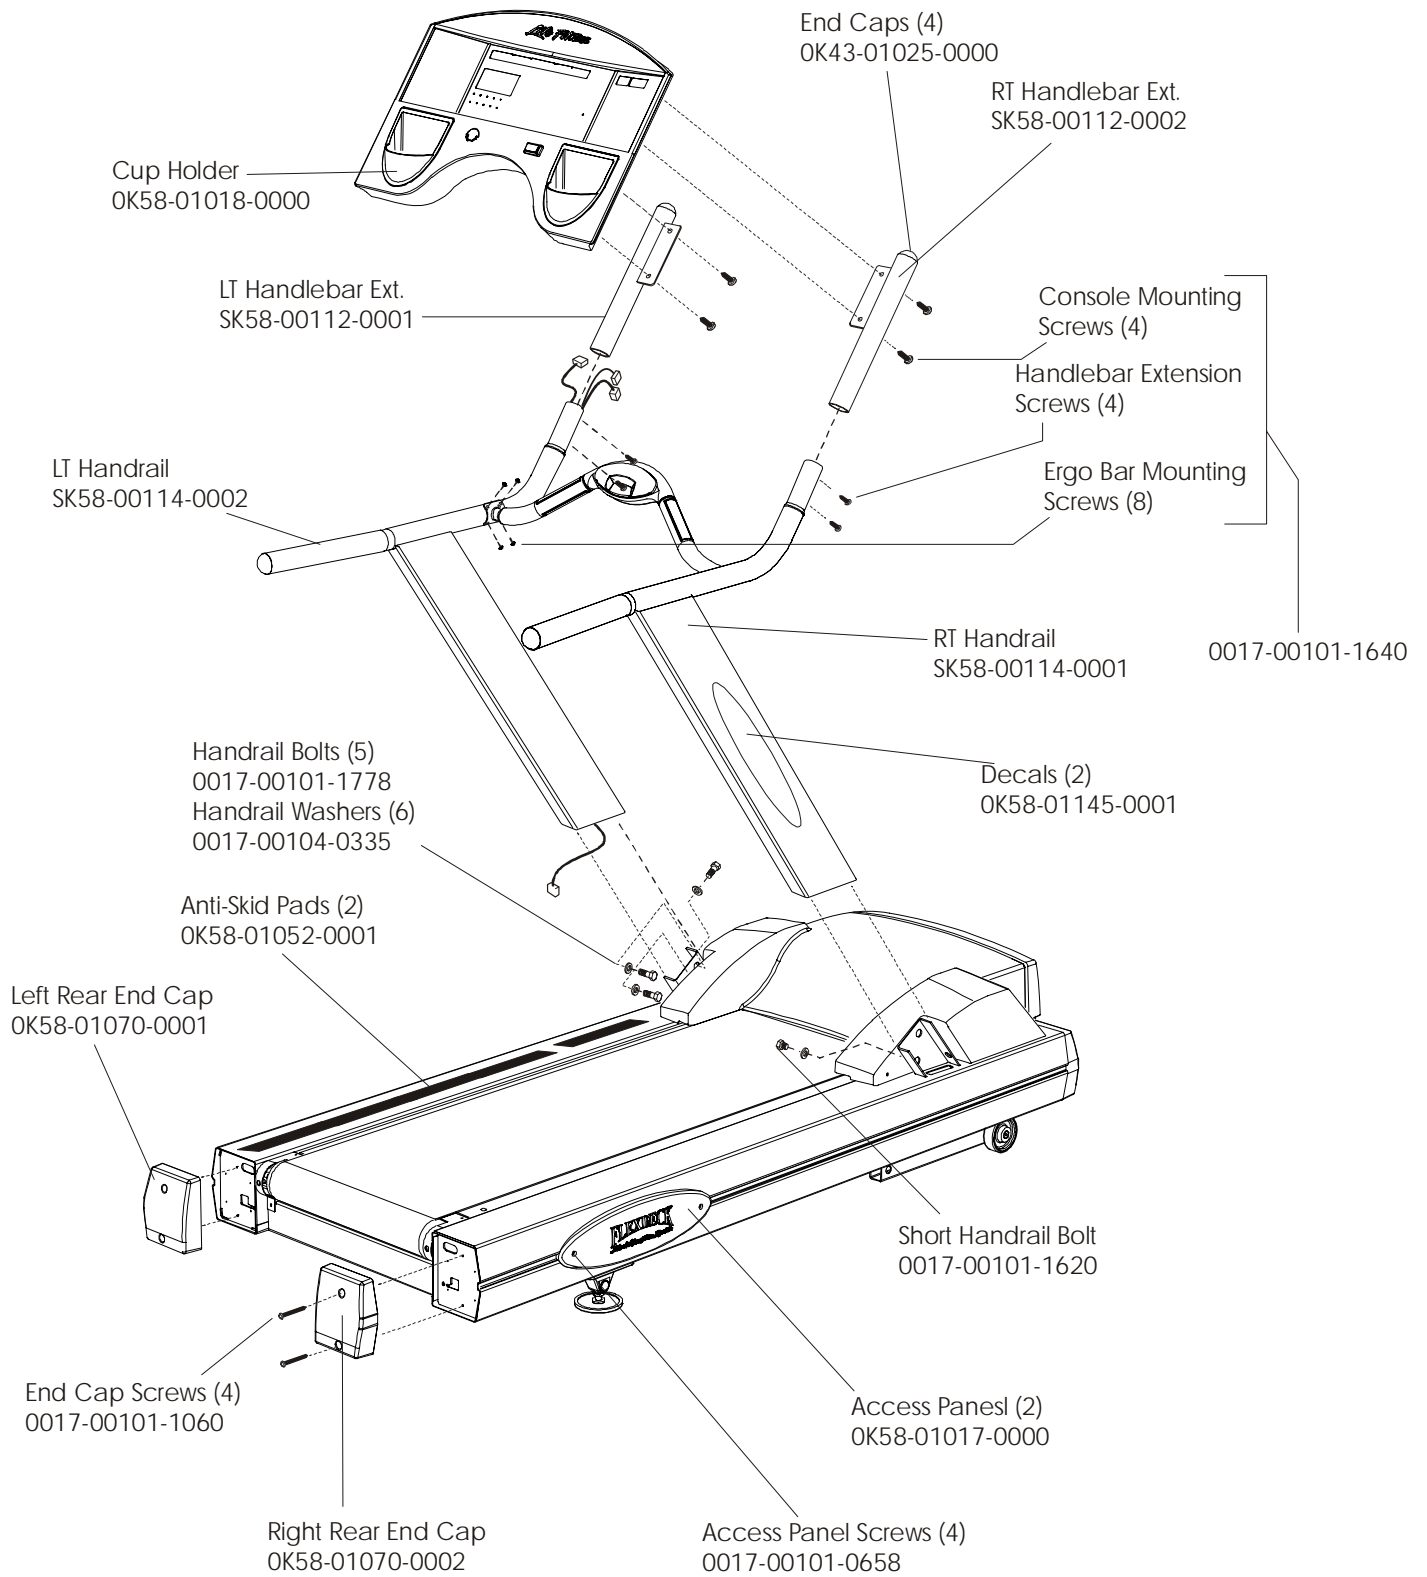

TR95 Treadmill General Assembly

TR95S-0070-30

rev 18 Jun 2008

TR95 Treadmill Frame Assembly Components

TR95S-0070-30

TR95 Treadmill Console (External View)

TR95S-0070-30

IMPORTANT: Components can be ordered separately with Serial Numbers above:
 TR9100 HTN102105-Above, TR9500 HTM105585-Above, and TR9700 HTP100531-Above.
 Use the appropriate Roller Guard Kit: GK58-00002-0056 for TR91/95, and GK58-00002-0057 for Tr97 with
 Serial Numbers: TR9100 HTN102105-Below, TR9500 HTM105585-Below, and TR9700 HTP100531-Below.

**TR95 Treadmill
Power Box Assembly**

TR95S-0070-30

TOP VIEW

- Line Cord (Plug End Changes)
- 0017-00003-0947 12' 120v Line Cord
 - 0017-00003-0923 Domestic
 - 0017-00003-0948 12' 220v Line Cord
 - 0017-00003-0915 RT Angle Plug
 - 0017-00003-0781 220v/60Hz
 - 0017-00003-0696 Continental
 - 0017-00003-0890 UK

TR95 Treadmill Motor Controller

TR95S-0070-30

Wax Lift / Motor Controller
AK58-00164-0001 120v
AK58-00164-0002 230

Description	Part No.
Dual Fan Assembly	AK58-00139-0000
Fan Power Cable	AK58-00134-0001
Thermal Switch Assembly	AK58-00140-0000
Motor Grommet	0017-00042-1080

TR95 Treadmill Idler Arm Assembly

TR95S-0070-30

TR95 Treadmill
Front Roller Assembly – AK58-00066-0000

TR95S-0070-30

Message Center Console

WAX LIFT POWER SUPPLY

Power Modules

Free Manuals Download Website