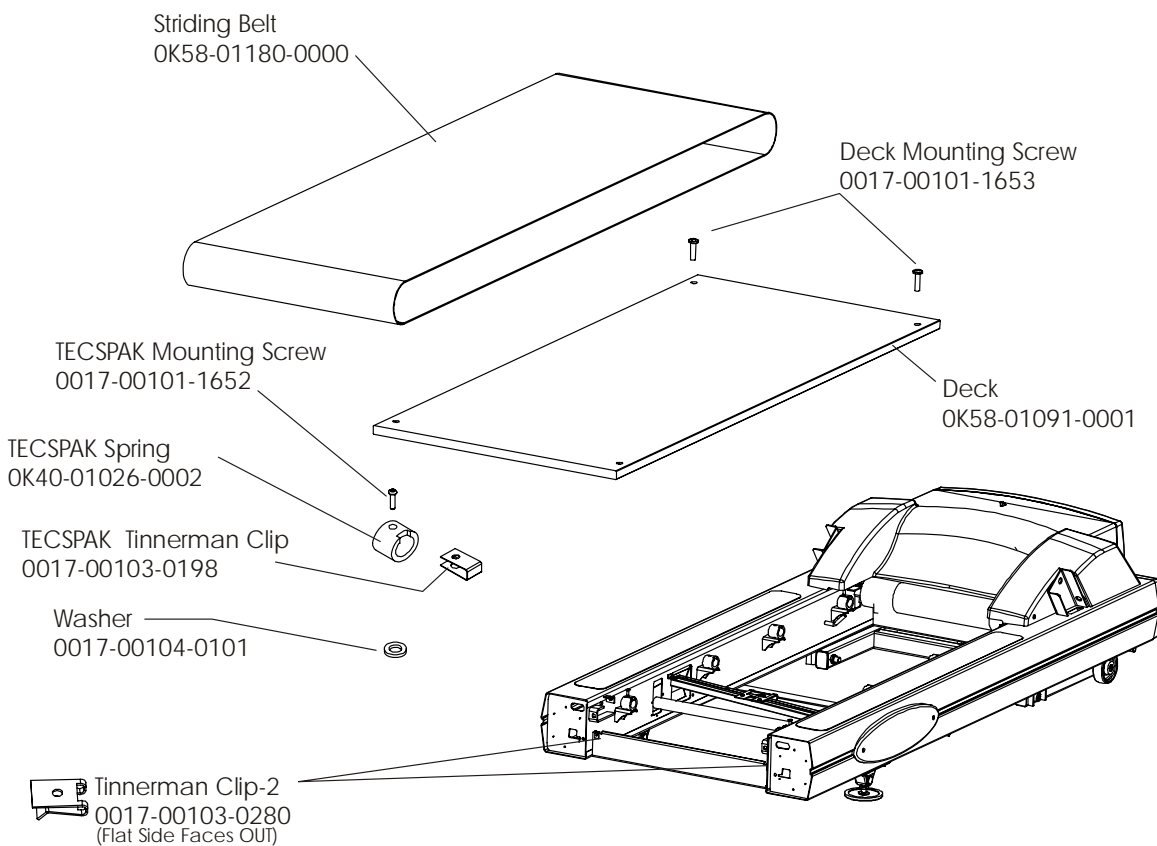

TR95 Treadmill General Assembly

TR95S-0070-30

rev 18 Jun 2008

TR95 Treadmill Frame Assembly Components

TR95S-0070-30

TR95 Treadmill Console (External View)

TR95S-0070-30

IMPORTANT: Components can be ordered separately with Serial Numbers above:
 TR9100 HTN102105-Above, TR9500 HTM105585-Above, and TR9700 HTP100531-Above.
 Use the appropriate Roller Guard Kit: GK58-00002-0056 for TR91/95, and GK58-00002-0057 for Tr97 with
 Serial Numbers: TR9100 HTN102105-Below, TR9500 HTM105585-Below, and TR9700 HTP100531-Below.

**TR95 Treadmill
Power Box Assembly**

TR95S-0070-30

TOP VIEW

- Line Cord (Plug End Changes)
- 0017-00003-0947 12' 120v Line Cord
 - 0017-00003-0923 Domestic
 - 0017-00003-0948 12' 220v Line Cord
 - 0017-00003-0915 RT Angle Plug
 - 0017-00003-0781 220v/60Hz
 - 0017-00003-0696 Continental
 - 0017-00003-0890 UK

TR95 Treadmill Motor Controller

TR95S-0070-30

Wax Lift / Motor Controller
AK58-00164-0001 120v
AK58-00164-0002 230

Description	Part No.
Dual Fan Assembly	AK58-00139-0000
Fan Power Cable	AK58-00134-0001
Thermal Switch Assembly	AK58-00140-0000
Motor Grommet	0017-00042-1080

TR95 Treadmill Idler Arm Assembly

TR95S-0070-30

TR95 Treadmill
Front Roller Assembly – AK58-00066-0000

TR95S-0070-30

Message Center Console

WAX LIFT POWER SUPPLY

Power Modules

Free Manuals Download Website