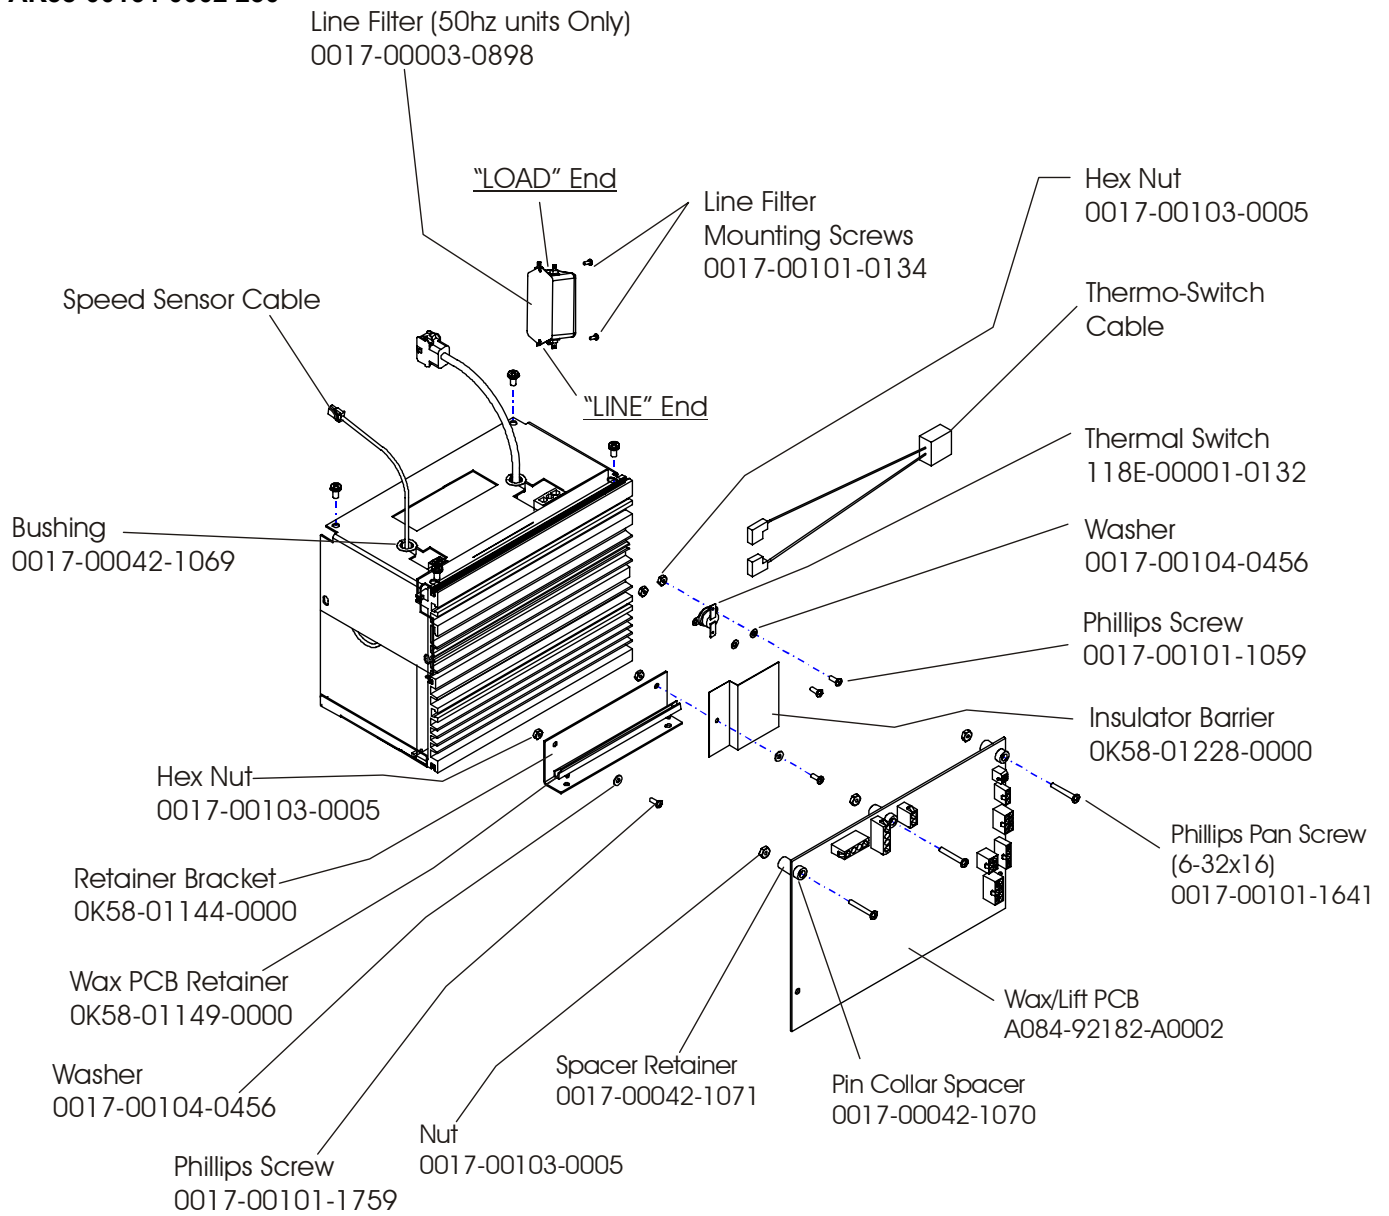

TR97-0100-03
S/N HTP100000

IMPORTANT: Components can be ordered separately with Serial Numbers above:
 TR9100 HTN102105-Above, TR9500 HTM105585-Above, and TR9700 HTP100531-Above.
 Use the appropriate Roller Guard Kit: GK58-00002-0056 for TR91/95, and GK58-00002-0057 for Tr97 with
 Serial Numbers: TR9100 HTN102105-Below, TR9500 HTM105585-Below, and TR9700 HTP100531-Below.

TR97 Treadmill
Lift Motor and Lift Frame

TR97-0100-03
S/N HTP100000

**TR97 Treadmill
Power Box Assembly**

**TR97-0100-03
S/N HTP100000**

TR97 Treadmill Motor Controller

TR97-0100-03
S/N HTP100000

Wax Lift / Motor Controller
AK58-00164-0001 120v
AK58-00164-0002 230

**TR97 Treadmill
Idler Arm Assembly**

**TR97-0100-03
S/N HTP100000**

TR97 Treadmill
Lever Assembly – AK58-00076-0000

TR97-0100-03
S/N HTP100000

Flat Washer-4
0017-00104-0190

Assembly Leveler & Bushing
AK58-00089-0000

Lock Washer-4
0017-00104-0333

Hex Nut-4
(8-18x10)
0017-00101-1253

Pivot Pin
OK58-01098-0001

Stop Nut
OK58-01099-0000

Leveling Foot
OK58-01110-0000

TR97 Treadmill
Front Roller Assembly – AK58-00067-0000

TR97-0100-03
S/N HTP100000