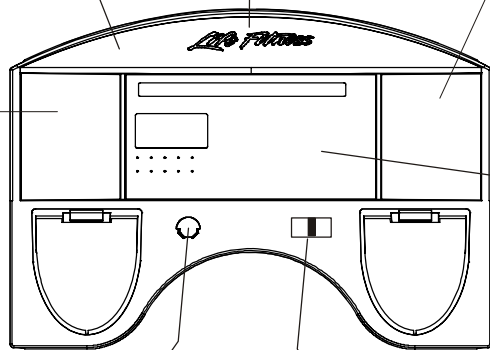

TR97 Treadmill Console (External View)

TR97-0100-03
S/N HTP100000

1. Console Assembly
2. AK58-00055-0001 Eng/Met
   - AK58-00055-0003 Ger/Met
   - AK58-00055-0004 Spn/Met/Eur (120v/60Hz)
   - AK58-00055-0005 Spn/Met (230v/50Hz)
   - AK58-00055-0006 Jap/Met
   - AK58-00055-0007 Frn/Met/Eur (120v/60Hz)
   - AK58-00055-0008 Itl/Met
   - AK58-00055-0009 Dut/Met
   - AK58-00055-0010 Por/Met
   - AK58-00055-0011 Frn/Met (230v/50Hz)

Front Console Shell Only
OK58-01008-0001

1. Zone Training Overlay
2. OK58-01215-0001 Eng/Met
   - OK58-01215-0003 Ger/Met
   - OK58-01215-0004 Spn/Met/Eur
   - OK58-01215-0006 Jap/Met
   - OK58-01215-0007 Frn/Met/Eur
   - OK58-01215-0008 Itl/Met
   - OK58-01215-0009 Dut/Met
   - OK58-01215-0010 Por/Met

1. Workout Profiles
2. OK58-01216-0001 Eng/Met
   - OK58-01216-0003 Ger/Met
   - OK58-01216-0004 Spn/Met/Eur
   - OK58-01216-0006 Jap/Met
   - OK58-01216-0007 Frn/Met/Eur
   - OK58-01216-0008 Itl/Met
   - OK58-01216-0009 Dut/Met
   - OK58-01216-0010 Por/Met

Stop Key w/Tether
AK58-00091-0000

Stop Switch Assembly
Gk58-00002-0007

1. Tray/Switch w/Overlay Assy
2. AK58-00061-0001 Eng/Met
   - AK58-00061-0003 Ger/Met
   - AK58-00061-0004 Spn/Met/Eur
   - AK58-00061-0006 Jap/Met
   - AK58-00061-0007 Frn/Met/Eur
   - AK58-00061-0008 Itl/Met
   - AK58-00061-0009 Dut/Met
   - AK58-00061-0010 Por/Met

Rear Console Decal
OK58-01129-0000

Rear Console
OK58-01009-0000