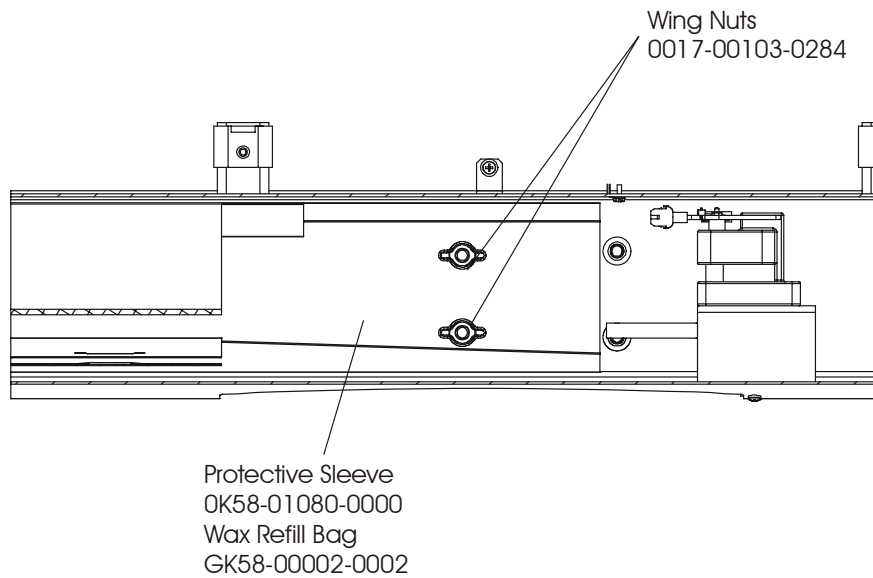

TR97 Treadmill
Lift Motor and Lift Frame

TR97-0100-03
S/N HTP100000

**TR97 Treadmill
Power Box Assembly**

**TR97-0100-03
S/N HTP100000**

TR97 Treadmill Motor Controller

TR97-0100-03
S/N HTP100000

Wax Lift / Motor Controller
AK58-00164-0001 120v
AK58-00164-0002 230