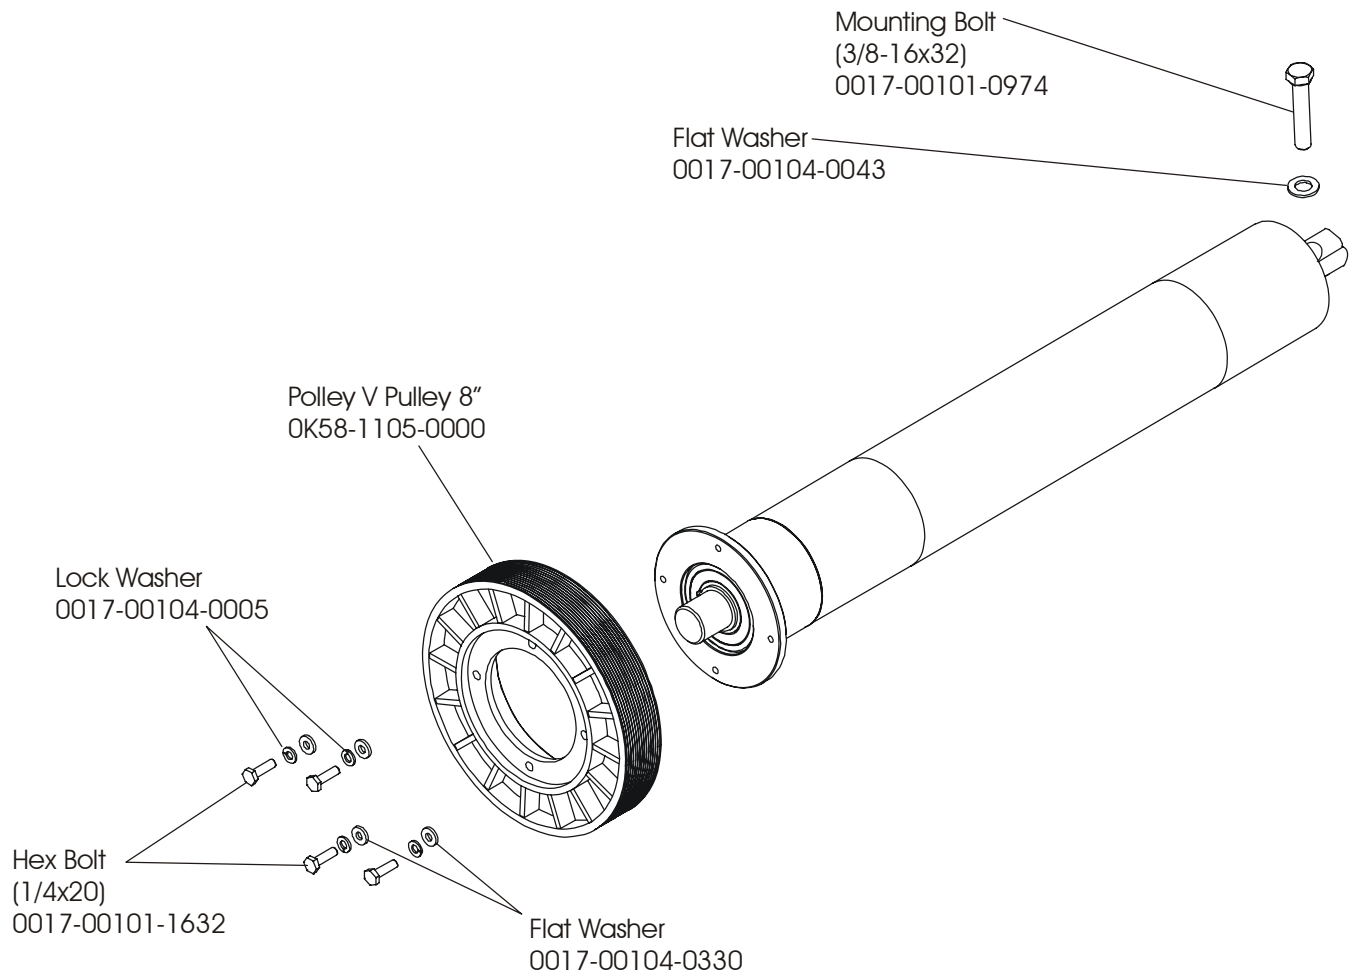

TR97-0100-03
S/N HTP100000

IMPORTANT: Components can be ordered separately with Serial Numbers above:
 TR9100 HTN102105-Above, TR9500 HTM105585-Above, and TR9700 HTP100531-Above.
 Use the appropriate Roller Guard Kit: GK58-00002-0056 for TR91/95, and GK58-00002-0057 for Tr97 with
 Serial Numbers: TR9100 HTN102105-Below, TR9500 HTM105585-Below, and TR9700 HTP100531-Below.

**TR97 Treadmill
Idler Arm Assembly**

**TR97-0100-03
S/N HTP100000**

TR97 Treadmill
Lever Assembly – AK58-00076-0000

TR97-0100-03
S/N HTP100000

Flat Washer-4
0017-00104-0190

Assembly Leveler & Bushing
AK58-00089-0000

Lock Washer-4
0017-00104-0333

Hex Nut-4
(8-18x10)
0017-00101-1253

Pivot Pin
OK58-01098-0001

Stop Nut
OK58-01099-0000

Leveling Foot
OK58-01110-0000

TR97 Treadmill
Front Roller Assembly – AK58-00067-0000

TR97-0100-03
S/N HTP100000