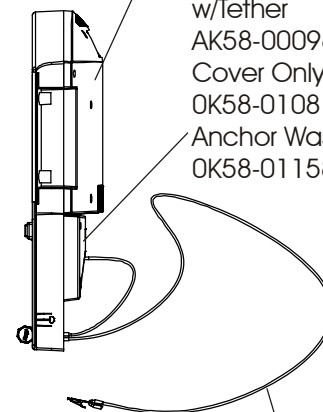

Stop Key w/Tether
AK58-00091-0000

Stop Switch Assembly
Gk58-00002-0007

- Tray/Switch w/Overlay Assy
- AK58-00061-0001 Eng/Met
 - AK58-00061-0003 Ger/Met
 - AK58-00061-0004 Spn/Met/Eur
 - AK58-00061-0006 Jap/Met
 - AK58-00061-0007 Frn/Met/Eur
 - AK58-00061-0008 Itl/Met
 - AK58-00061-0009 Dut/Met
 - AK58-00061-0010 Por/Met

Rear Console Decal
OK58-01129-0000

Rear Console
OK58-01009-0000

Phillips Screw-4
(8-32x6)
0017-00101-0776

Phillips Screw-8
(10-32x8)
0017-00101-1288

- Switch Cover
w/Tether
AK58-00096-0000
- Cover Only
OK58-01087-0000
- Anchor Washer
OK58-01158-0000

Stop Key w/Tether
AK58-00091-0000

**TR97 Treadmill
Console (Internal View)**

**TR97-0100-03
S/N HTP100000**

TR97 Treadmill
Cover, End Caps, Hardware

TR97-0100-03
S/N HTP100000

TR97 Treadmill
Belt, Deck, Rear Roller