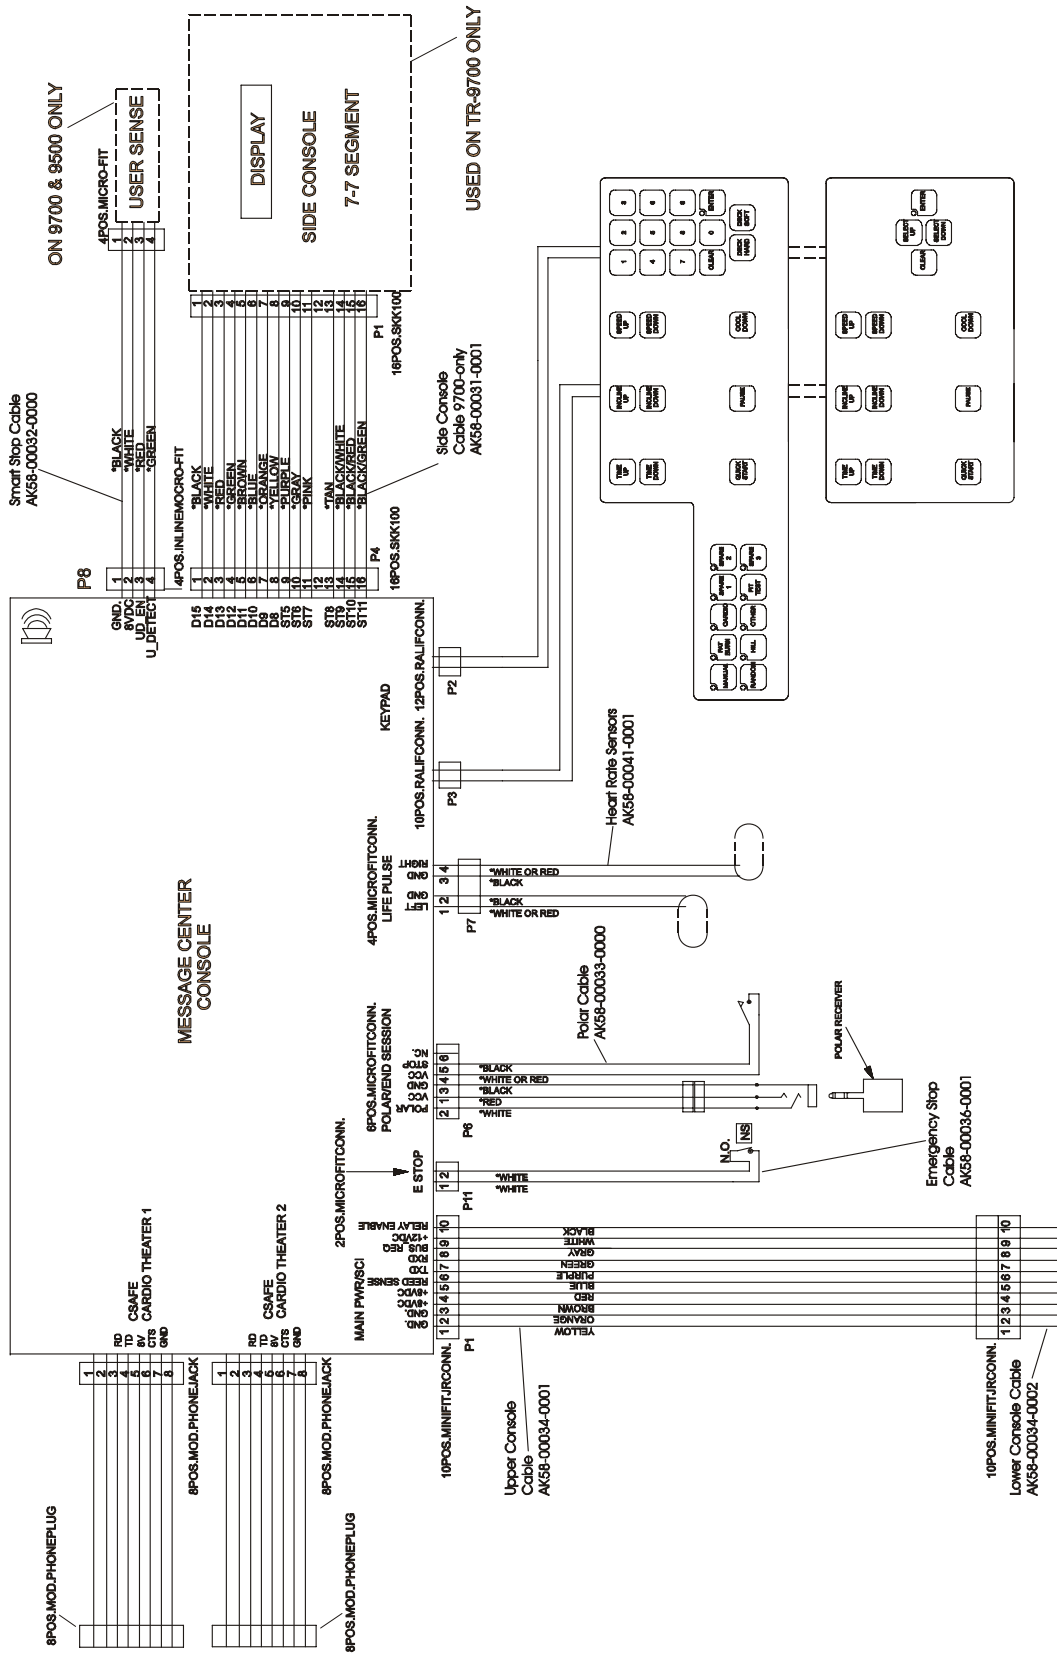

TR97 Treadmill
General Assembly

TR97-0100-03
S/N HTP100000

TR97 Treadmill Frame Assembly Components

TR97-0100-03
S/N HTP100000

TR97 Treadmill Console (External View)

TR97-0100-03
S/N HTP100000

- Console Assembly
- AK58-00055-0001 Eng/Met
 - AK58-00055-0003 Ger/Met
 - AK58-00055-0004 Spn/Met/Eur (120v/60Hz)
 - AK58-00055-0005 Spn/Met (230v/50Hz)
 - AK58-00055-0006 Jap/Met
 - AK58-00055-0007 Frn/Met/Eur (120v/60Hz)
 - AK58-00055-0008 Itl/Met
 - AK58-00055-0009 Dut/Met
 - AK58-00055-0010 Por/Met
 - AK58-00055-0011 Frn/Met (230v/50Hz)

TR97-0100-03
S/N HTP100000

IMPORTANT: Components can be ordered separately with Serial Numbers above:
 TR9100 HTN102105-Above, TR9500 HTM105585-Above, and TR9700 HTP100531-Above.
 Use the appropriate Roller Guard Kit: GK58-00002-0056 for TR91/95, and GK58-00002-0057 for Tr97 with
 Serial Numbers: TR9100 HTN102105-Below, TR9500 HTM105585-Below, and TR9700 HTP100531-Below.

**TR97 Treadmill
Idler Arm Assembly**

**TR97-0100-03
S/N HTP100000**

TR97 Treadmill
Lever Assembly – AK58-00076-0000

TR97-0100-03
S/N HTP100000

Flat Washer-4
0017-00104-0190

Assembly Leveler & Bushing
AK58-00089-0000

Lock Washer-4
0017-00104-0333

Hex Nut-4
(8-18x10)
0017-00101-1253

Pivot Pin
OK58-01098-0001

Stop Nut
OK58-01099-0000

Leveling Foot
OK58-01110-0000

TR97 Treadmill
Front Roller Assembly – AK58-00067-0000

TR97-0100-03
S/N HTP100000