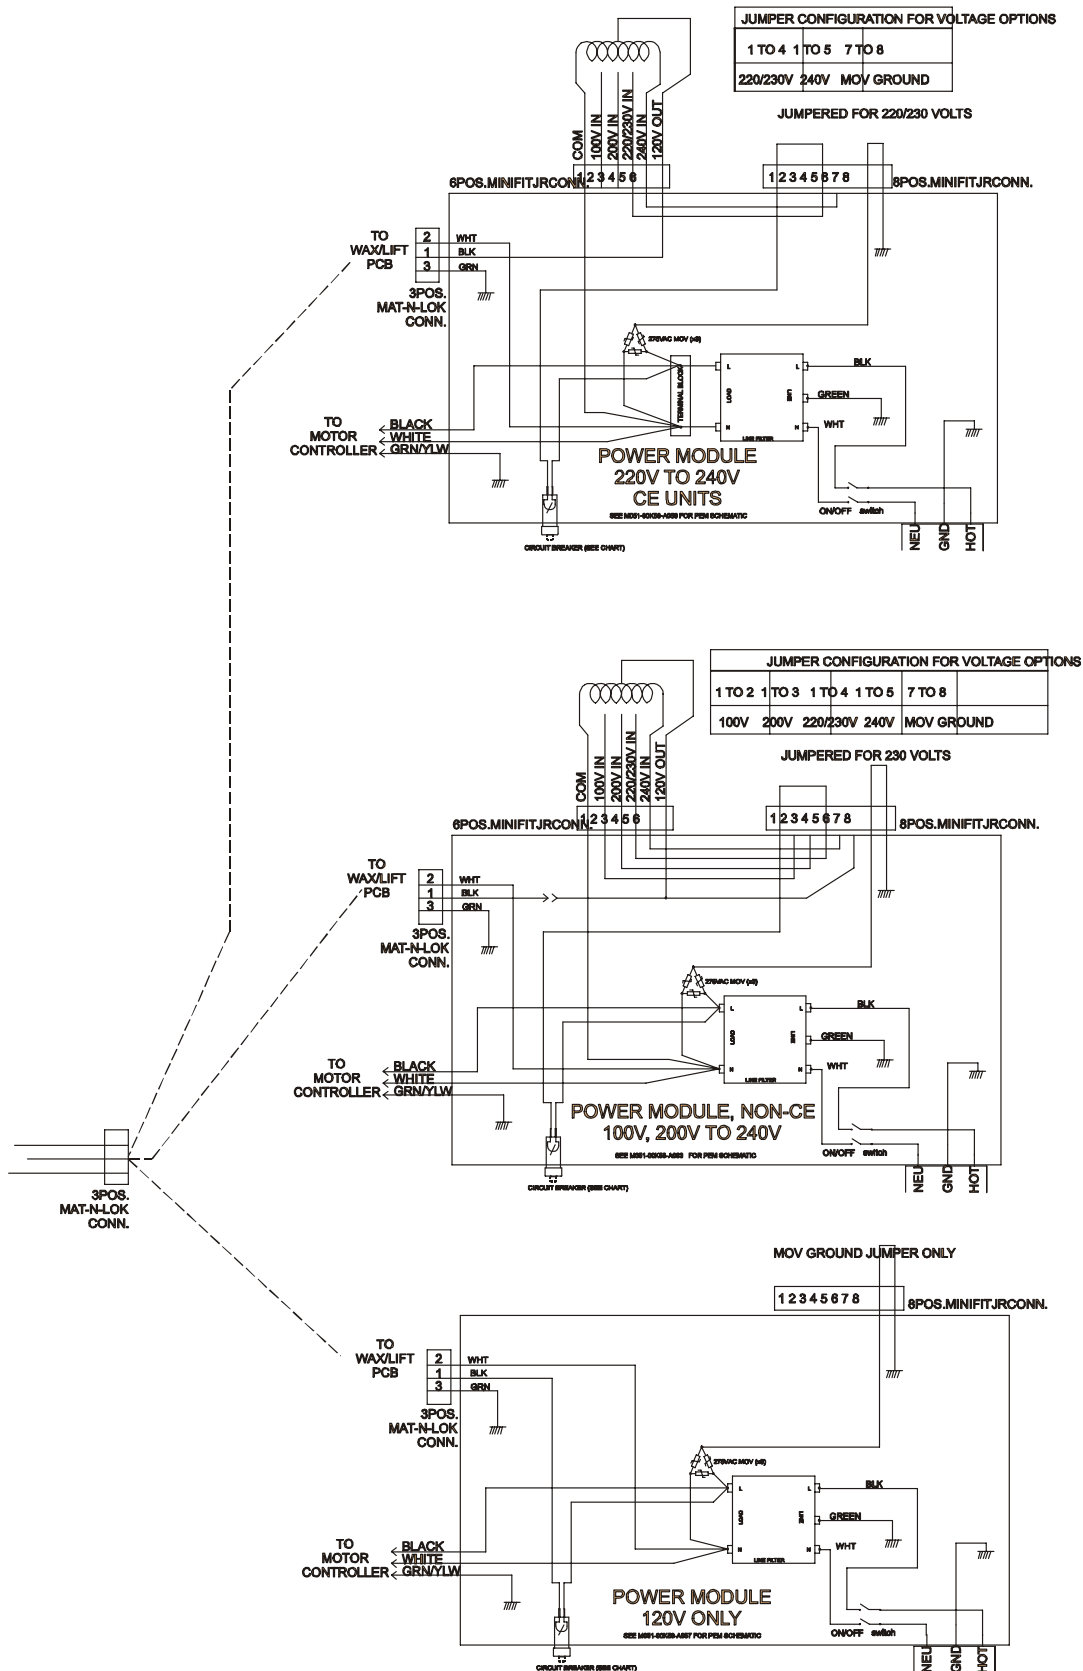

Power Modules