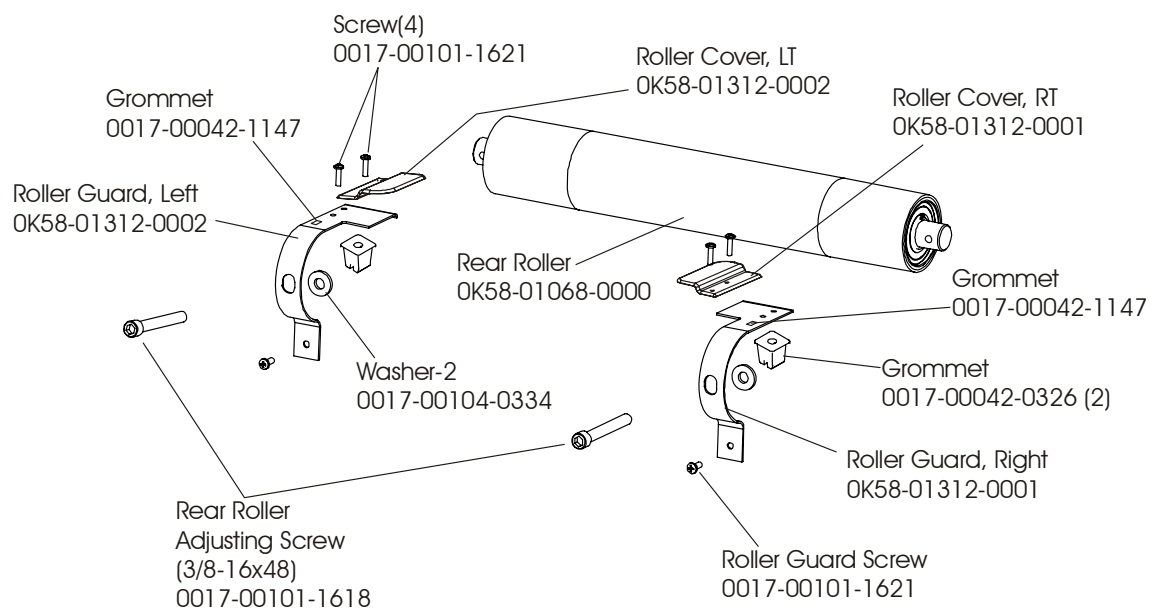

Stop Key w/Tether
AK58-00091-0000

**TR97 Treadmill
Console (Internal View)**

**TR97-0100-03
S/N HTP100000**

TR97 Treadmill
Cover, End Caps, Hardware

TR97-0100-03
S/N HTP100000

TR97 Treadmill
Belt, Deck, Rear Roller

TR97-0100-03
S/N HTP100000

IMPORTANT: Components can be ordered separately with Serial Numbers above:
 TR9100 HTN102105-Above, TR9500 HTM105585-Above, and TR9700 HTP100531-Above.
 Use the appropriate Roller Guard Kit: GK58-00002-0056 for TR91/95, and GK58-00002-0057 for Tr97 with
 Serial Numbers: TR9100 HTN102105-Below, TR9500 HTM105585-Below, and TR9700 HTP100531-Below.