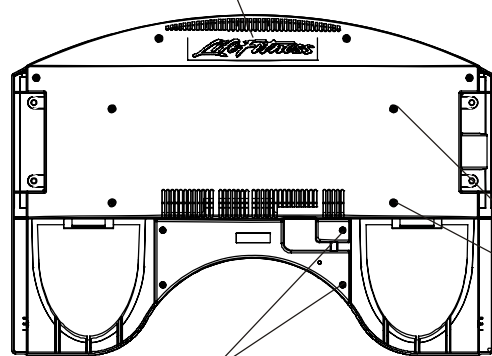

Phillips Screw-4
(8-32x6)
0017-00101-0776

Phillips Screw-8
(10-32x8)
0017-00101-1288

1. Switch Cover
   w/Tether
   AK58-00096-0000
2. Cover Only
   OK58-01087-0000
3. Anchor Washer
   OK58-01158-0000