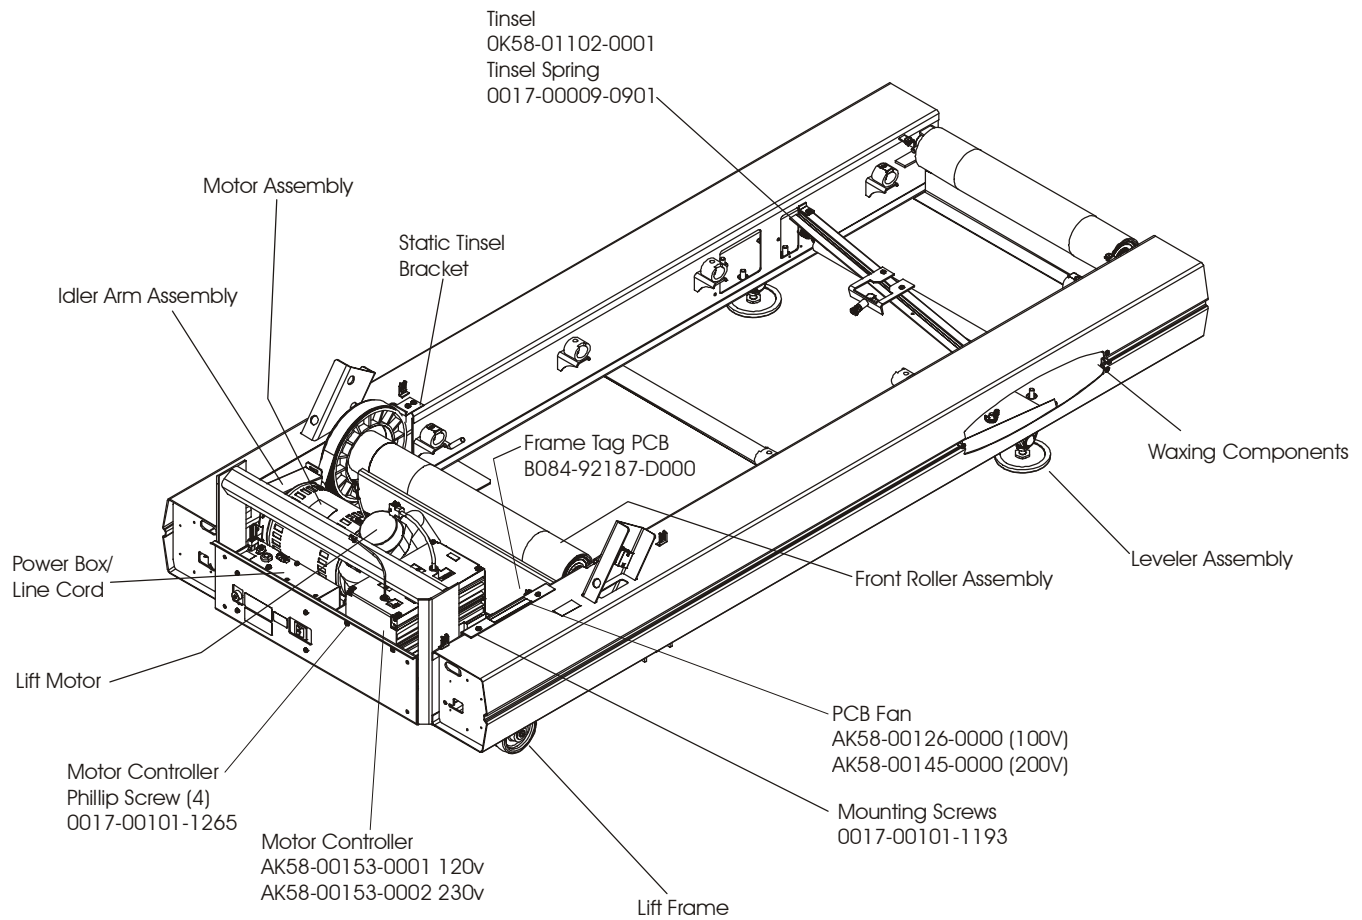

TR97 Treadmill
General Assembly

TR97-0100-03
S/N HTP100000

TR97 Treadmill Frame Assembly Components

TR97-0100-03
S/N HTP100000

TR97 Treadmill Console (External View)

TR97-0100-03
S/N HTP100000

- Console Assembly
- AK58-00055-0001 Eng/Met
 - AK58-00055-0003 Ger/Met
 - AK58-00055-0004 Spn/Met/Eur (120v/60Hz)
 - AK58-00055-0005 Spn/Met (230v/50Hz)
 - AK58-00055-0006 Jap/Met
 - AK58-00055-0007 Frn/Met/Eur (120v/60Hz)
 - AK58-00055-0008 Itl/Met
 - AK58-00055-0009 Dut/Met
 - AK58-00055-0010 Por/Met
 - AK58-00055-0011 Frn/Met (230v/50Hz)