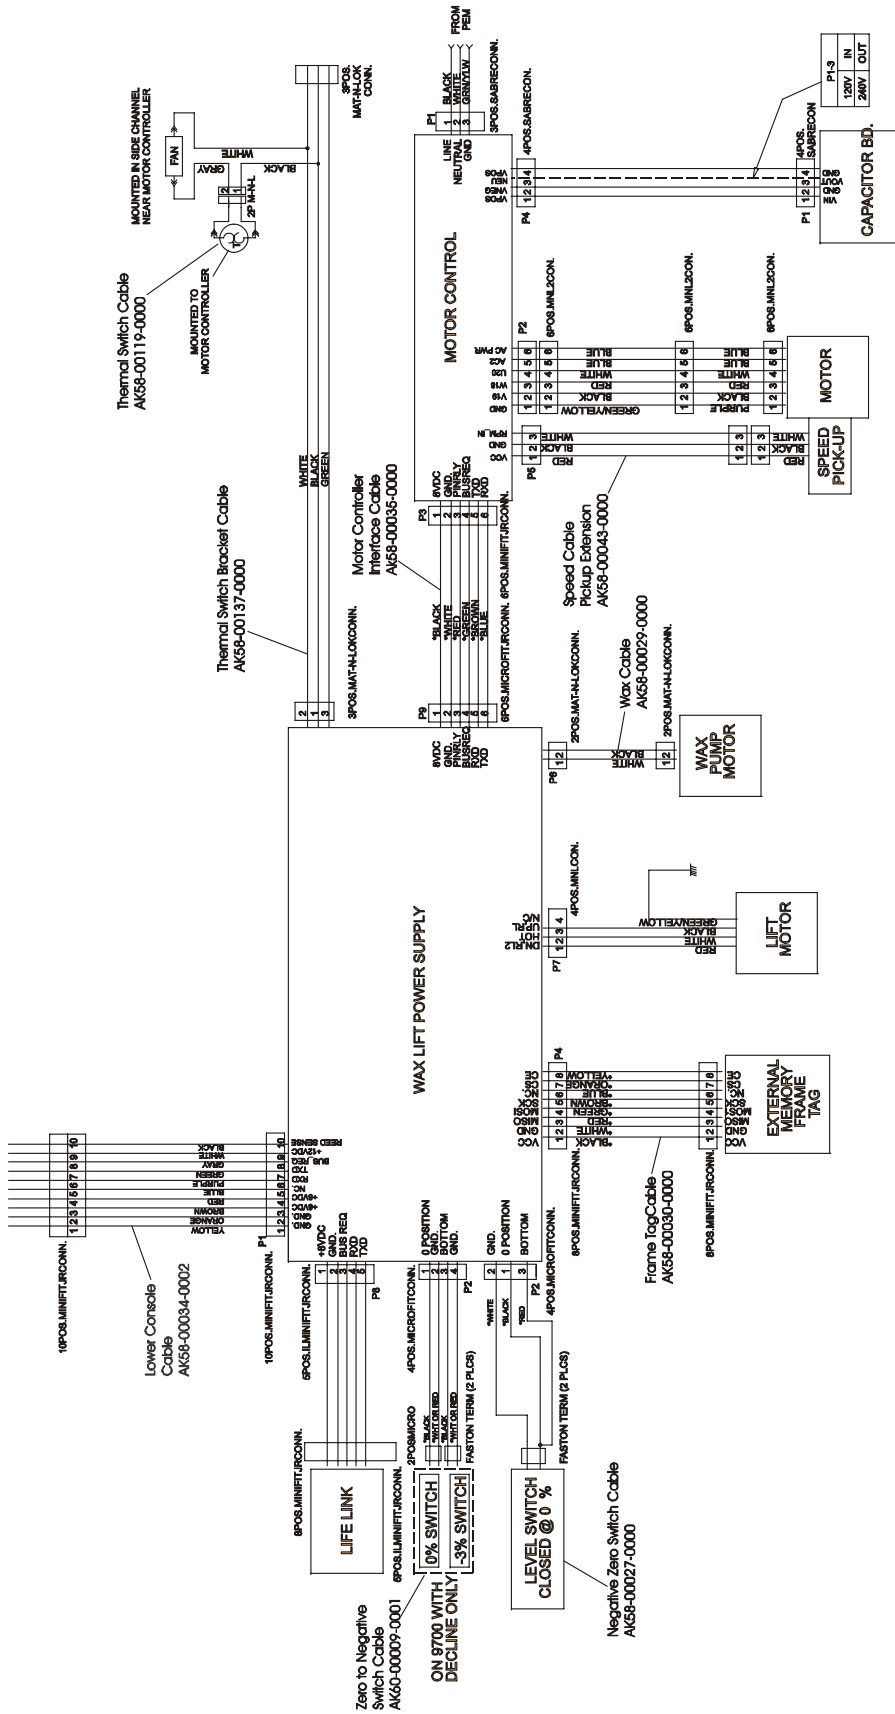

WAX LIFT POWER SUPPLY