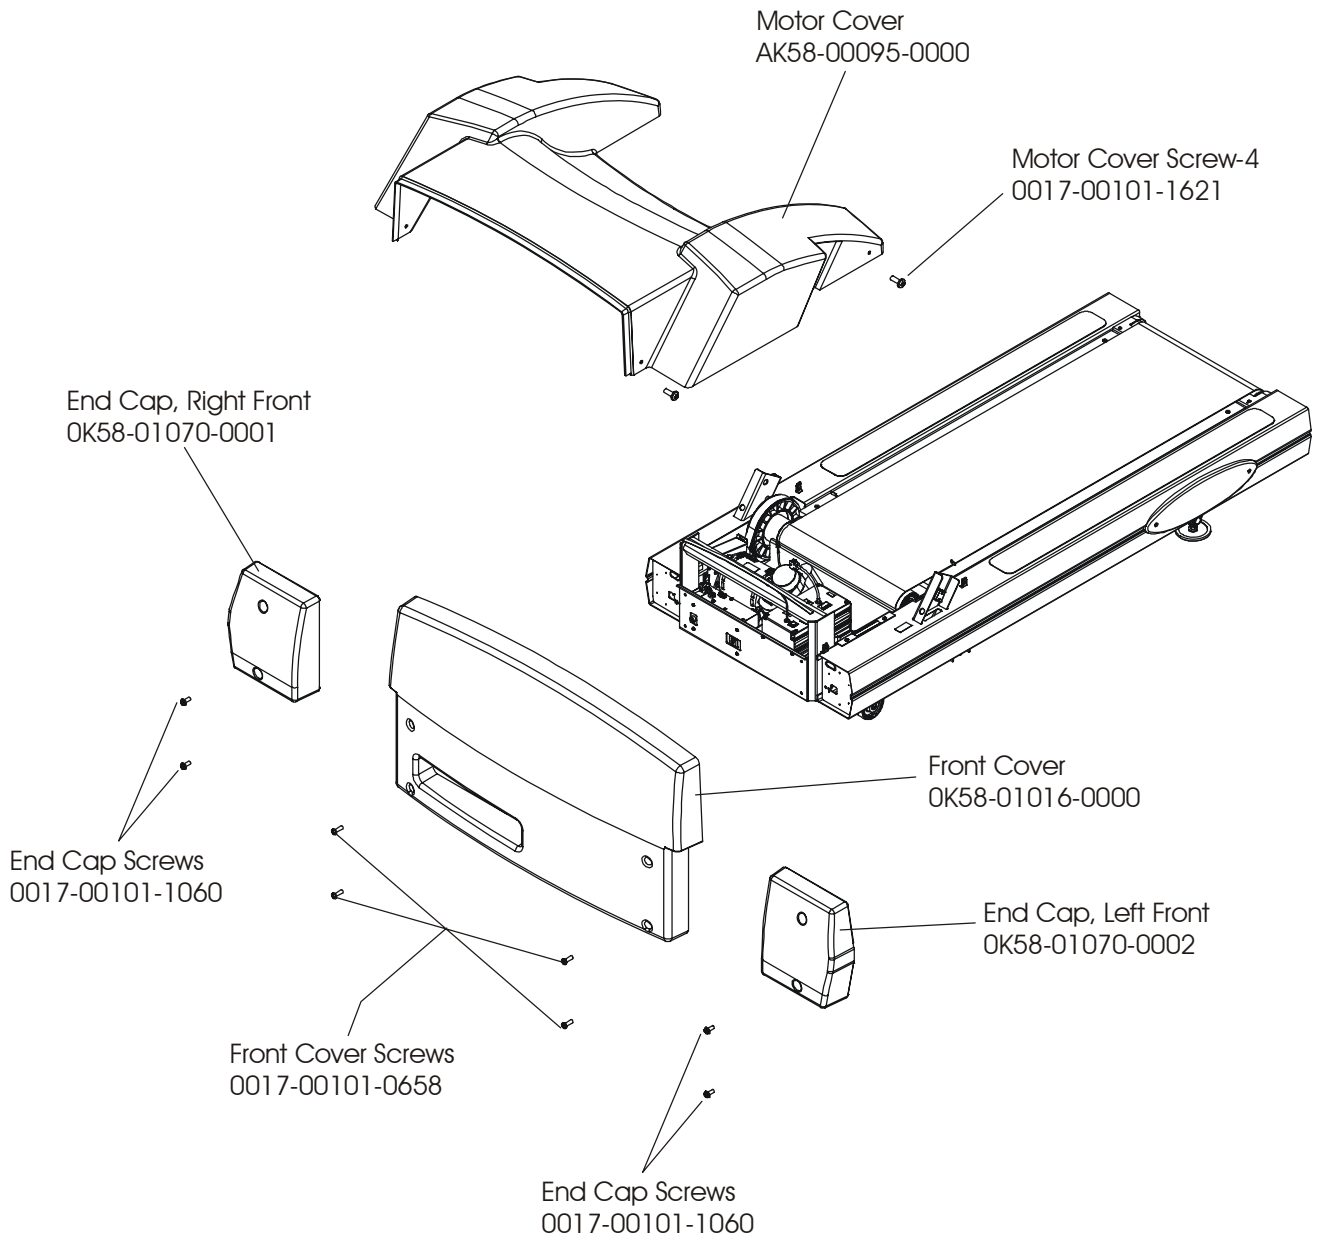

Stop Key w/Tether
AK58-00091-0000

**TR97 Treadmill
Console (Internal View)**

**TR97-0100-03
S/N HTP100000**

TR97 Treadmill
Cover, End Caps, Hardware

TR97-0100-03
S/N HTP100000

TR97 Treadmill
Belt, Deck, Rear Roller

TR97-0100-03
S/N HTP100000

IMPORTANT: Components can be ordered separately with Serial Numbers above:
 TR9100 HTN102105-Above, TR9500 HTM105585-Above, and TR9700 HTP100531-Above.
 Use the appropriate Roller Guard Kit: GK58-00002-0056 for TR91/95, and GK58-00002-0057 for Tr97 with
 Serial Numbers: TR9100 HTN102105-Below, TR9500 HTM105585-Below, and TR9700 HTP100531-Below.