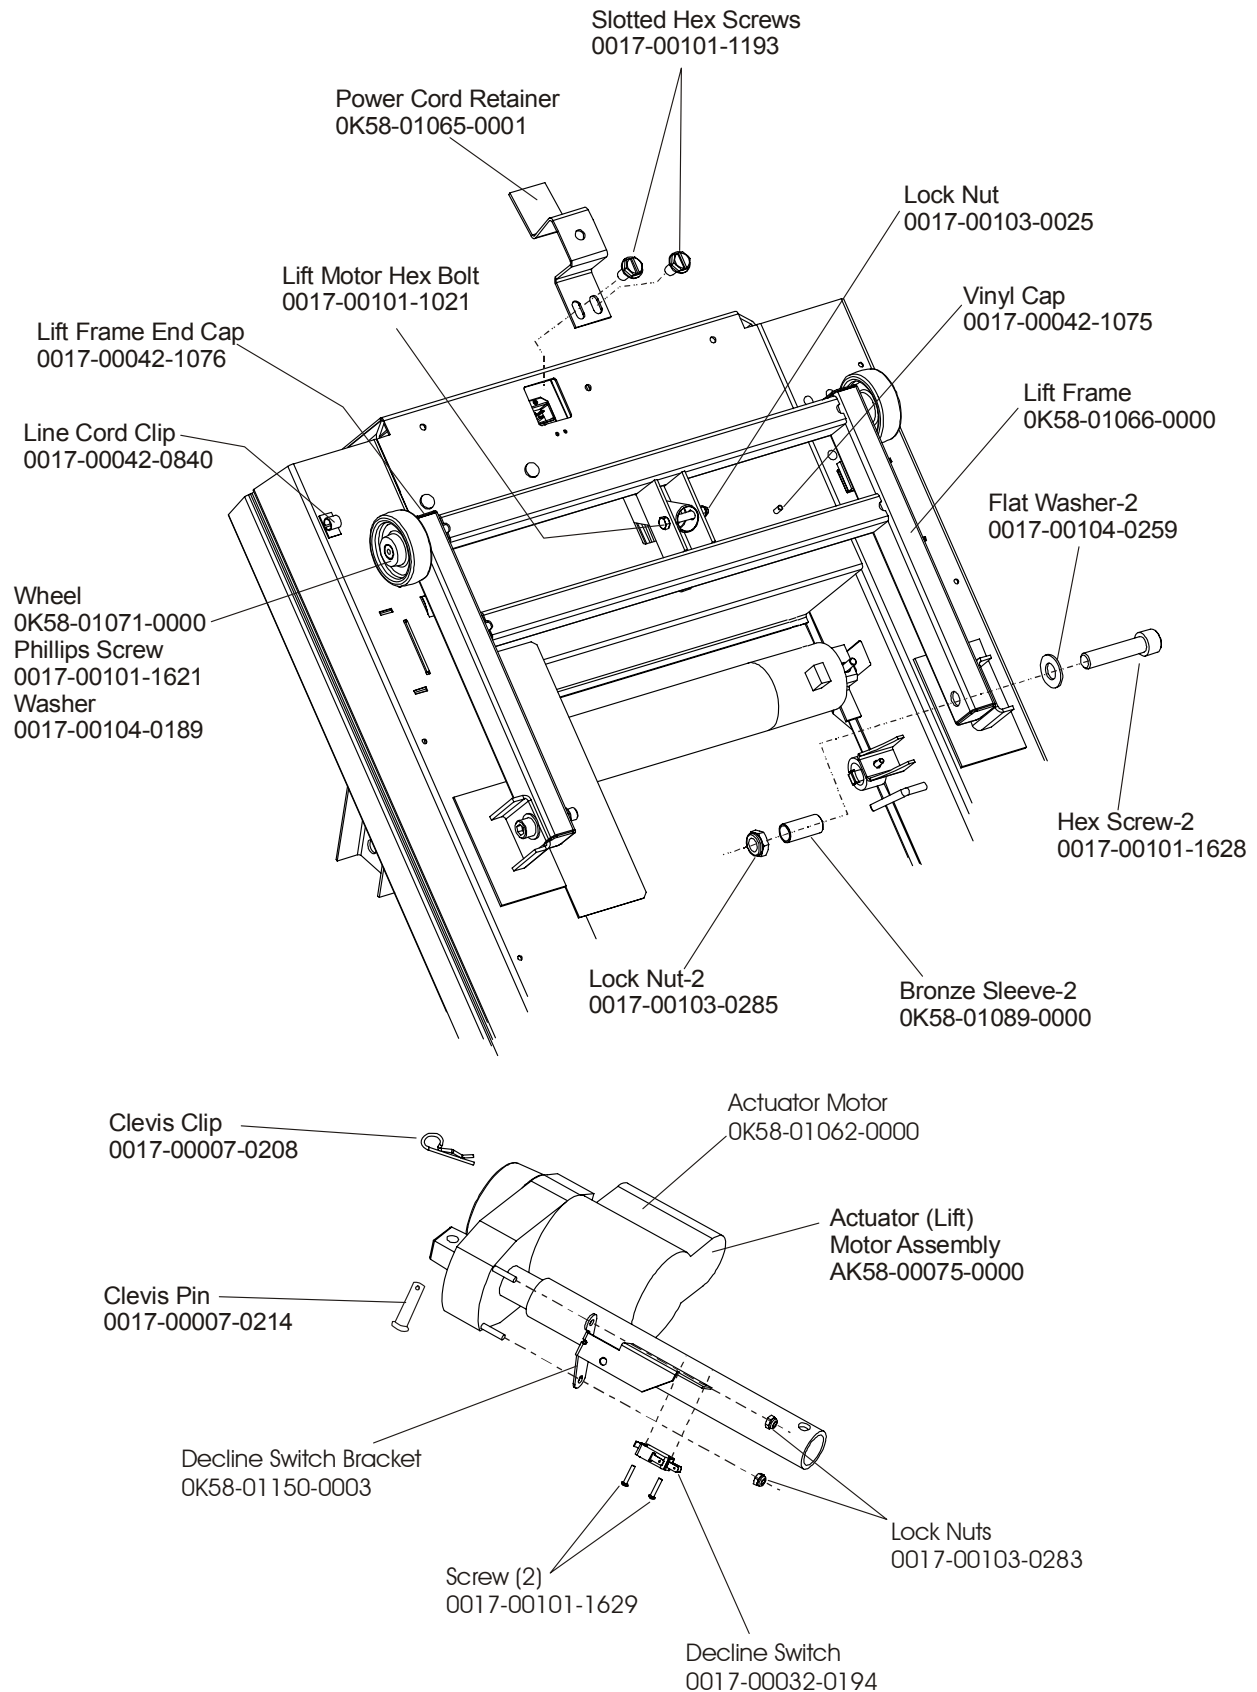

TR97 Treadmill
Lift Motor and Lift Frame

TR97-0100-03
S/N HTP100000