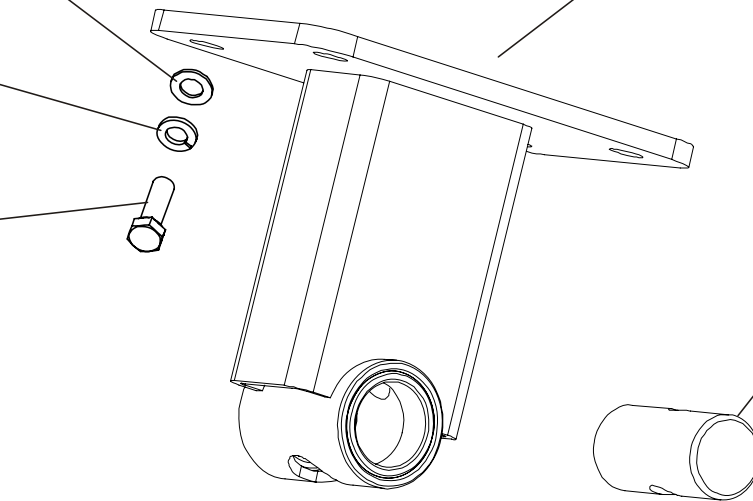

TR97 Treadmill
Lever Assembly – AK58-00076-0000

TR97-0100-03
S/N HTP100000

Flat Washer-4
0017-00104-0190

Assembly Leveler & Bushing
AK58-00089-0000

Lock Washer-4
0017-00104-0333

Hex Nut-4
(8-18x10)
0017-00101-1253

Pivot Pin
OK58-01098-0001