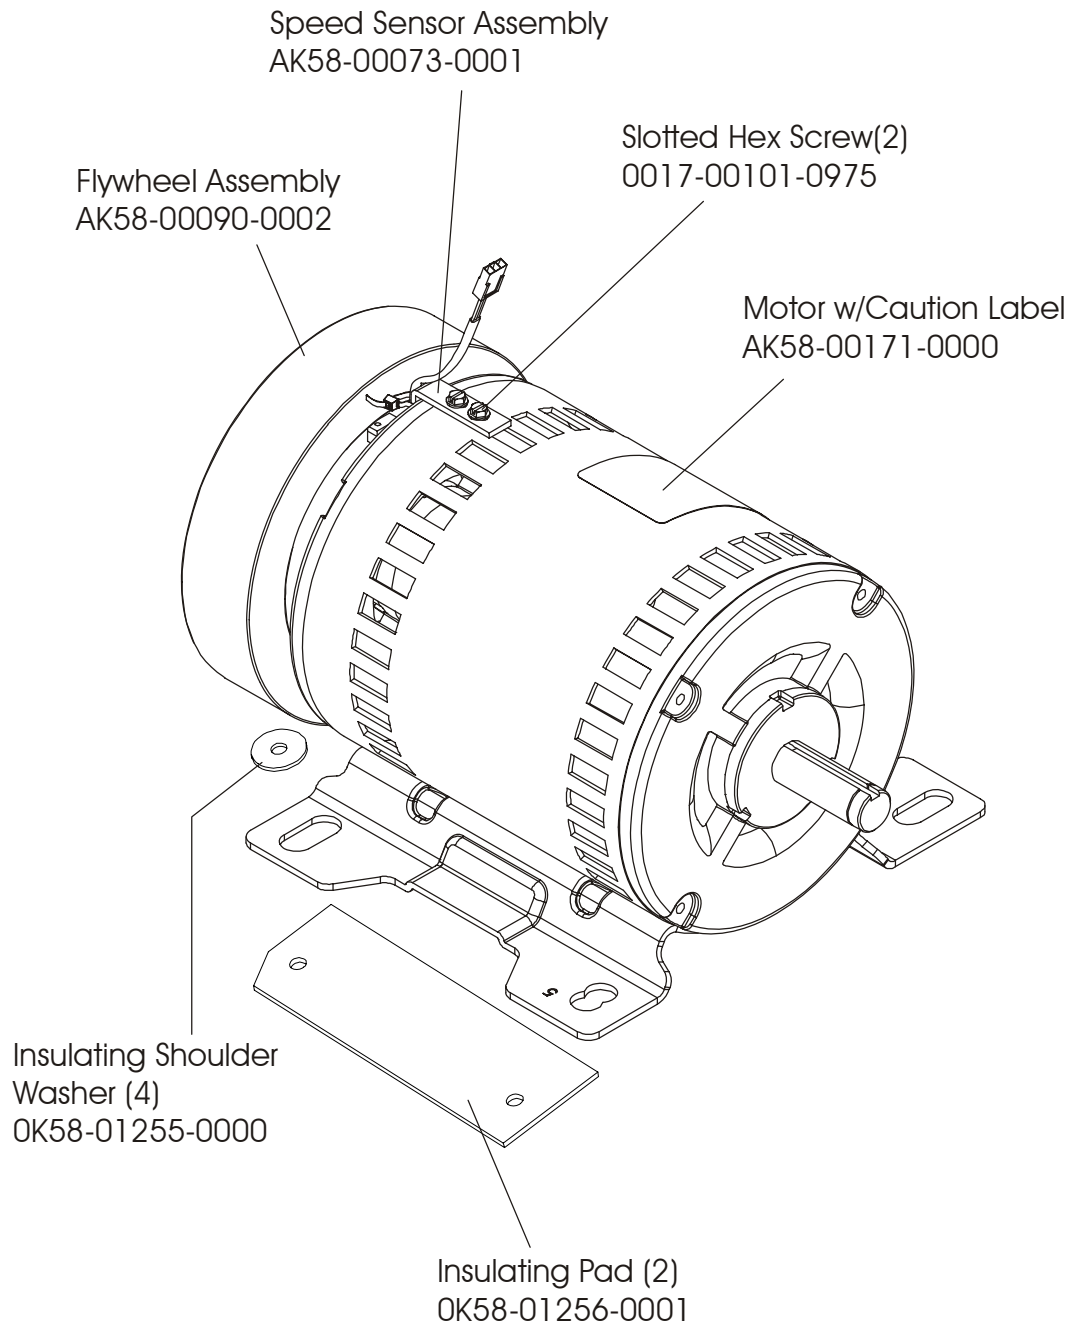

TR97-0100-03
S/N HTP100000

IMPORTANT: Components can be ordered separately with Serial Numbers above:
 TR9100 HTN102105-Above, TR9500 HTM105585-Above, and TR9700 HTP100531-Above.
 Use the appropriate Roller Guard Kit: GK58-00002-0056 for TR91/95, and GK58-00002-0057 for Tr97 with
 Serial Numbers: TR9100 HTN102105-Below, TR9500 HTM105585-Below, and TR9700 HTP100531-Below.

TR97 Treadmill
Lift Motor and Lift Frame

TR97-0100-03
S/N HTP100000

**TR97 Treadmill
Power Box Assembly**

**TR97-0100-03
S/N HTP100000**

TR97 Treadmill Motor Controller

TR97-0100-03
S/N HTP100000

Wax Lift / Motor Controller
AK58-00164-0001 120v
AK58-00164-0002 230

**TR97 Treadmill
Idler Arm Assembly**

**TR97-0100-03
S/N HTP100000**

TR97 Treadmill
Lever Assembly – AK58-00076-0000

TR97-0100-03
S/N HTP100000

Flat Washer-4
0017-00104-0190

Assembly Leveler & Bushing
AK58-00089-0000