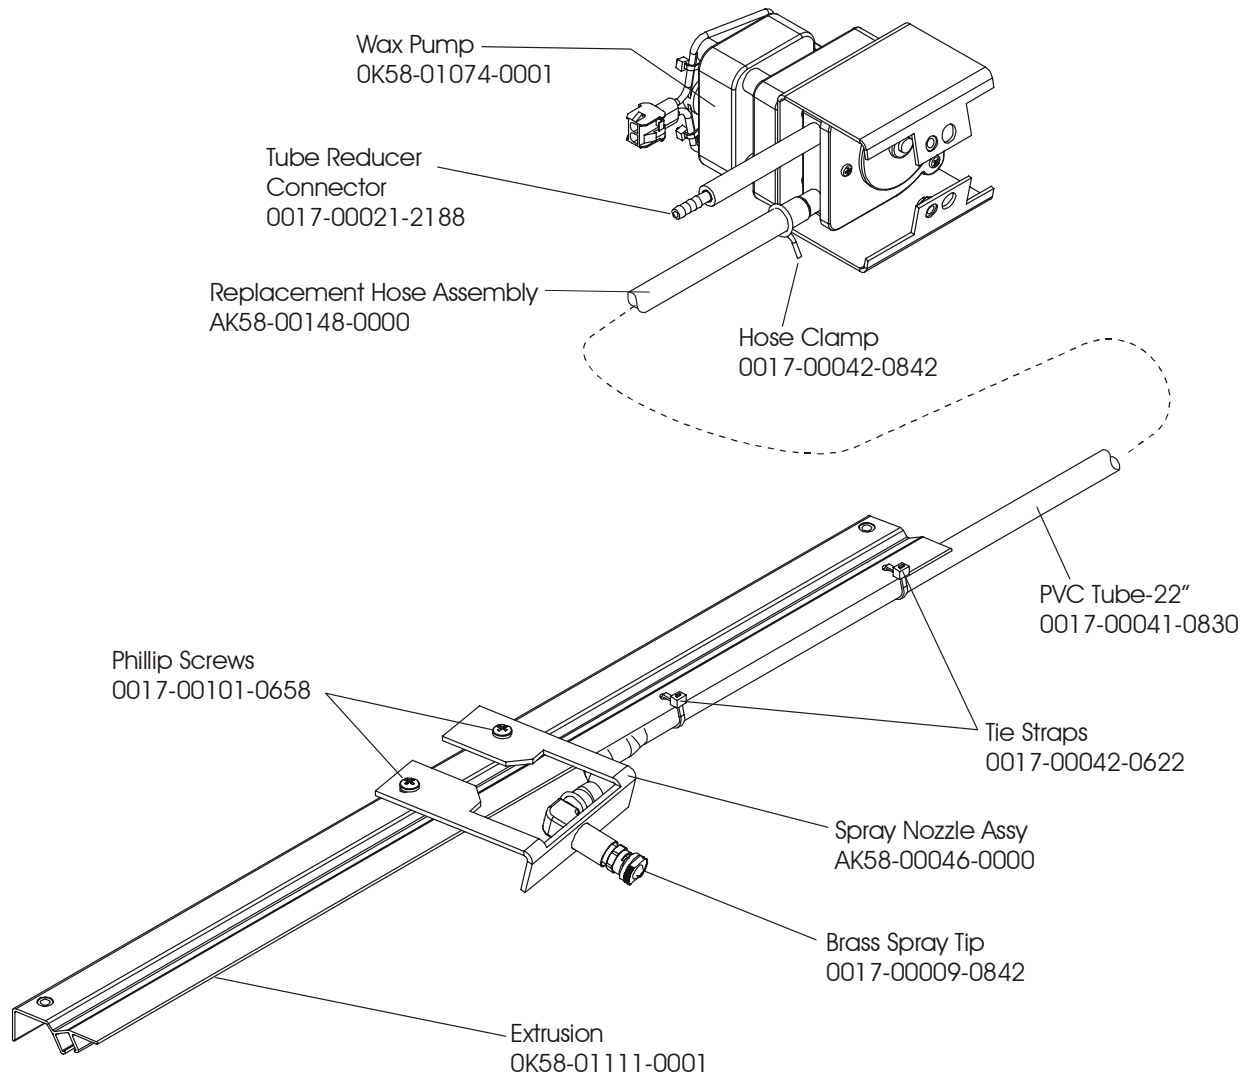

TR97-0100-03
S/N HTP100000

IMPORTANT: Components can be ordered separately with Serial Numbers above:
 TR9100 HTN102105-Above, TR9500 HTM105585-Above, and TR9700 HTP100531-Above.
 Use the appropriate Roller Guard Kit: GK58-00002-0056 for TR91/95, and GK58-00002-0057 for Tr97 with
 Serial Numbers: TR9100 HTN102105-Below, TR9500 HTM105585-Below, and TR9700 HTP100531-Below.

TR97 Treadmill
Lift Motor and Lift Frame

TR97-0100-03
S/N HTP100000

**TR97 Treadmill
Power Box Assembly**

**TR97-0100-03
S/N HTP100000**

TR97 Treadmill Motor Controller

TR97-0100-03
S/N HTP100000

Wax Lift / Motor Controller
AK58-00164-0001 120v
AK58-00164-0002 230

**TR97 Treadmill
Idler Arm Assembly**

**TR97-0100-03
S/N HTP100000**

TR97 Treadmill
Lever Assembly – AK58-00076-0000

TR97-0100-03
S/N HTP100000

Flat Washer-4
0017-00104-0190

Assembly Leveler & Bushing
AK58-00089-0000

Lock Washer-4
0017-00104-0333

Hex Nut-4
(8-18x10)
0017-00101-1253

Pivot Pin
OK58-01098-0001

Stop Nut
OK58-01099-0000

Leveling Foot
OK58-01110-0000

TR97 Treadmill
Front Roller Assembly – AK58-00067-0000

TR97-0100-03
S/N HTP100000