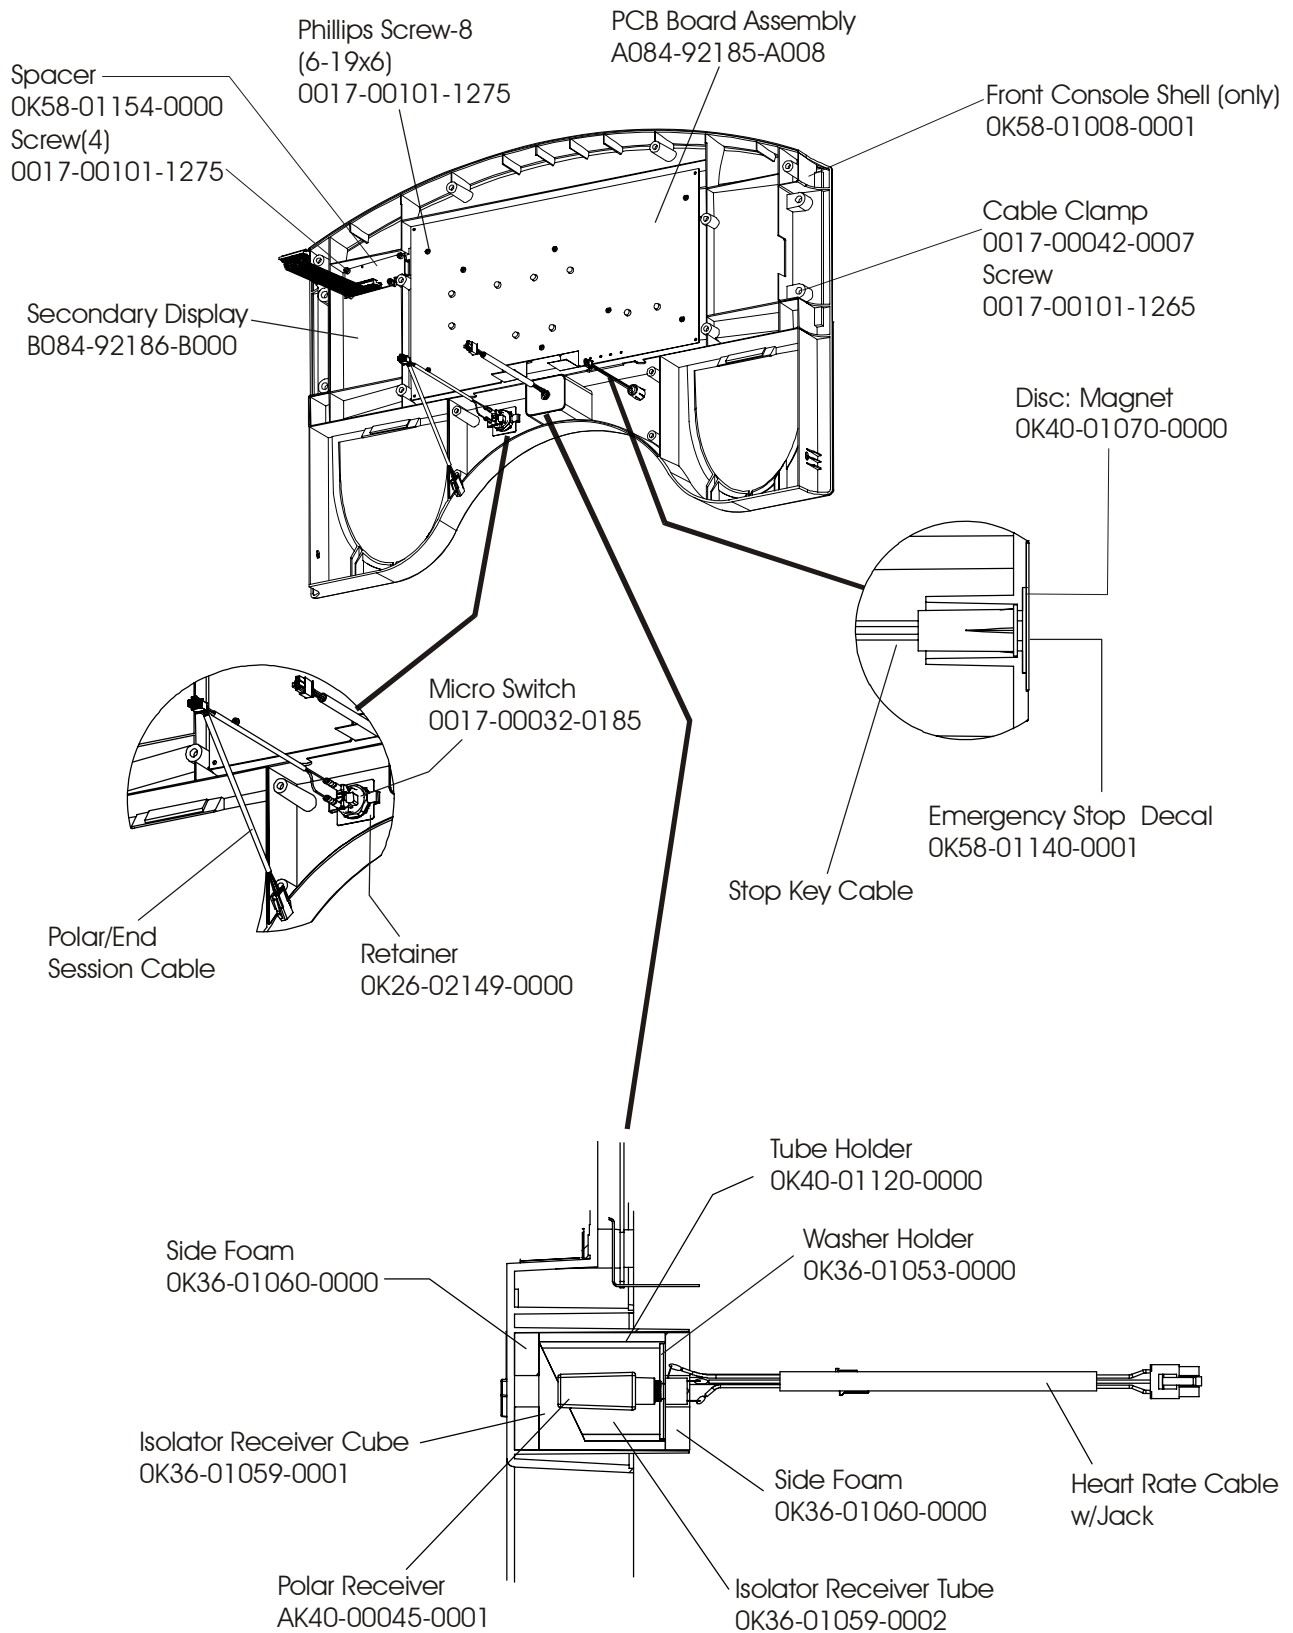

TR97 Treadmill
General Assembly

TR97-0100-03
S/N HTP100000

TR97 Treadmill Frame Assembly Components

TR97-0100-03
S/N HTP100000

TR97 Treadmill Console (External View)

TR97-0100-03
S/N HTP100000

- Console Assembly
- AK58-00055-0001 Eng/Met
 - AK58-00055-0003 Ger/Met
 - AK58-00055-0004 Spn/Met/Eur (120v/60Hz)
 - AK58-00055-0005 Spn/Met (230v/50Hz)
 - AK58-00055-0006 Jap/Met
 - AK58-00055-0007 Frn/Met/Eur (120v/60Hz)
 - AK58-00055-0008 Itl/Met
 - AK58-00055-0009 Dut/Met
 - AK58-00055-0010 Por/Met
 - AK58-00055-0011 Frn/Met (230v/50Hz)

Rear Console Decal
OK58-01129-0000

Rear Console
OK58-01009-0000

Phillips Screw-4
(8-32x6)
0017-00101-0776

Phillips Screw-8
(10-32x8)
0017-00101-1288

- Switch Cover
w/Tether
AK58-00096-0000
- Cover Only
OK58-01087-0000
- Anchor Washer
OK58-01158-0000

Stop Key w/Tether
AK58-00091-0000

**TR97 Treadmill
Console (Internal View)**

**TR97-0100-03
S/N HTP100000**

TR97 Treadmill
Cover, End Caps, Hardware

TR97-0100-03
S/N HTP100000

TR97 Treadmill
Belt, Deck, Rear Roller

TR97-0100-03
S/N HTP100000

IMPORTANT: Components can be ordered separately with Serial Numbers above:
 TR9100 HTN102105-Above, TR9500 HTM105585-Above, and TR9700 HTP100531-Above.
 Use the appropriate Roller Guard Kit: GK58-00002-0056 for TR91/95, and GK58-00002-0057 for Tr97 with
 Serial Numbers: TR9100 HTN102105-Below, TR9500 HTM105585-Below, and TR9700 HTP100531-Below.