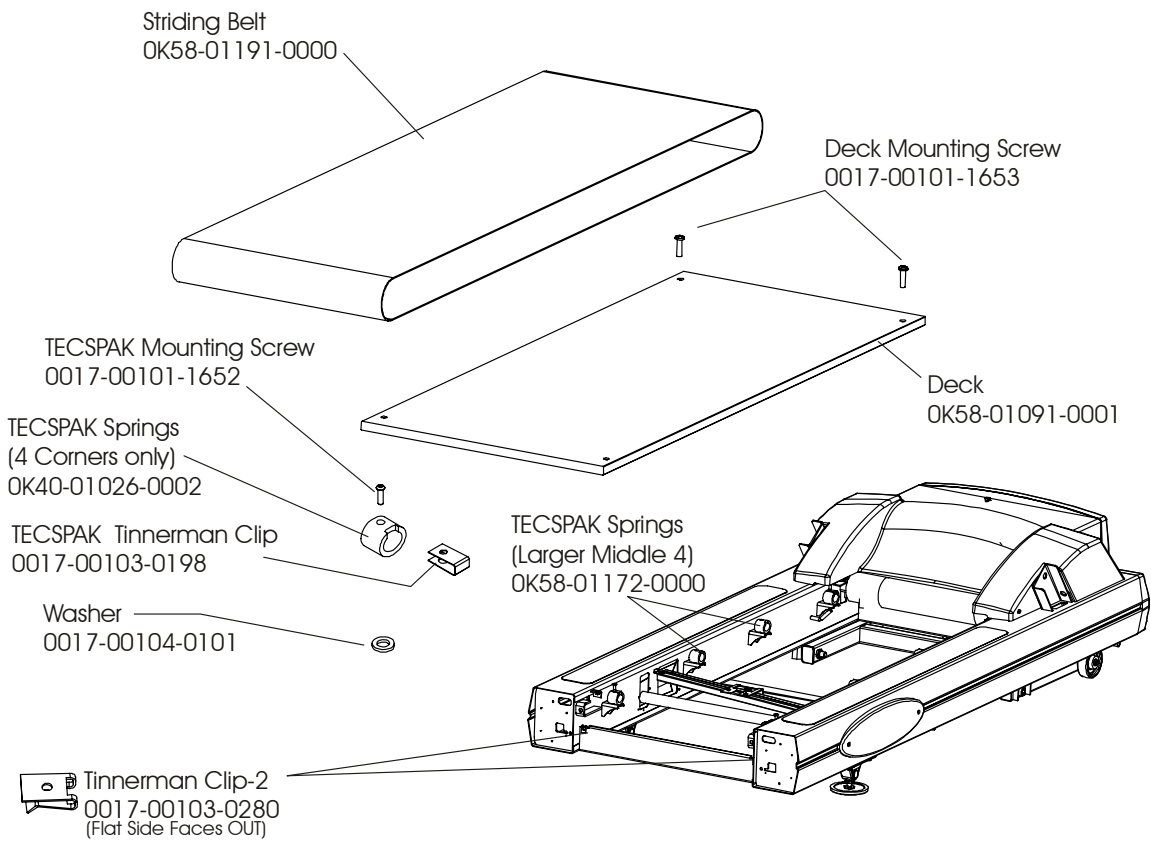

TR97 Treadmill
Belt, Deck, Rear Roller

TR97-0100-03
S/N HTP100000

IMPORTANT: Components can be ordered separately with Serial Numbers above:
TR9100 HTN102105-Above, TR9500 HTM105585-Above, and TR9700 HTP100531-Above.
Use the appropriate Roller Guard Kit: GK58-00002-0056 for TR91/95, and GK58-00002-0057 for Tr97 with
Serial Numbers: TR9100 HTN102105-Below, TR9500 HTM105585-Below, and TR9700 HTP100531-Below.