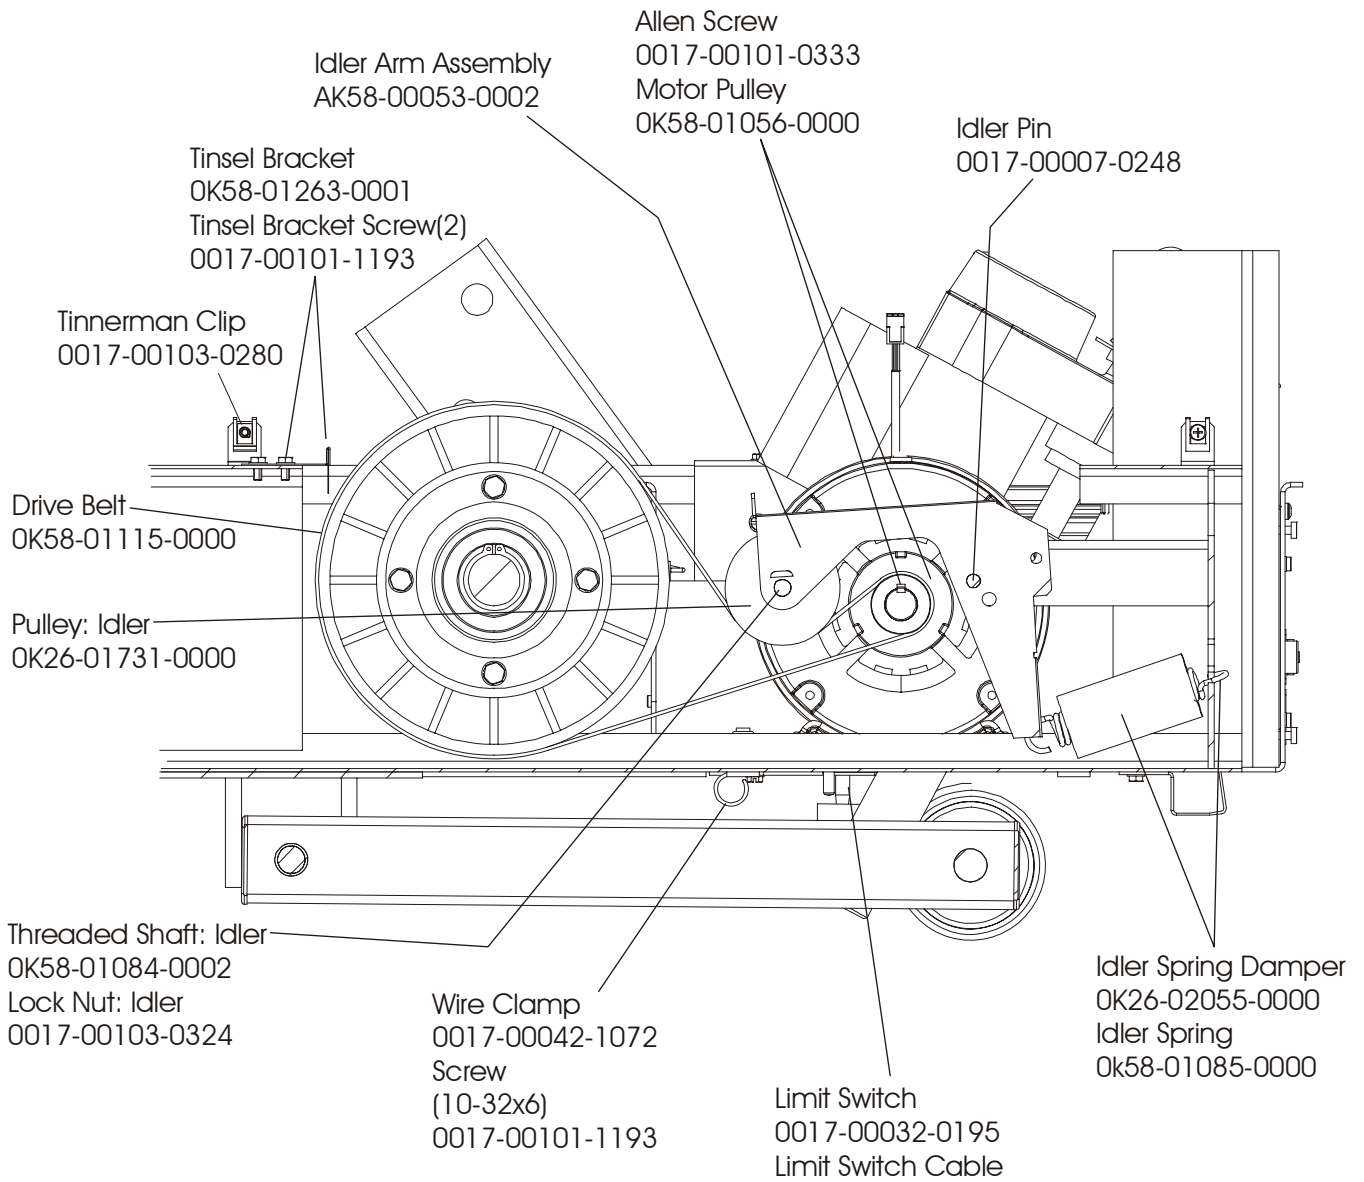

TR97-0100-03
S/N HTP100000

IMPORTANT: Components can be ordered separately with Serial Numbers above:
 TR9100 HTN102105-Above, TR9500 HTM105585-Above, and TR9700 HTP100531-Above.
 Use the appropriate Roller Guard Kit: GK58-00002-0056 for TR91/95, and GK58-00002-0057 for Tr97 with
 Serial Numbers: TR9100 HTN102105-Below, TR9500 HTM105585-Below, and TR9700 HTP100531-Below.

TR97 Treadmill
Lift Motor and Lift Frame

TR97-0100-03
S/N HTP100000

**TR97 Treadmill
Power Box Assembly**

**TR97-0100-03
S/N HTP100000**

TR97 Treadmill Motor Controller

TR97-0100-03
S/N HTP100000

Wax Lift / Motor Controller
AK58-00164-0001 120v
AK58-00164-0002 230

**TR97 Treadmill
Idler Arm Assembly**

**TR97-0100-03
S/N HTP100000**

TR97 Treadmill
Lever Assembly – AK58-00076-0000

TR97-0100-03
S/N HTP100000

Flat Washer-4
0017-00104-0190

Assembly Leveler & Bushing
AK58-00089-0000

Lock Washer-4
0017-00104-0333

Hex Nut-4
(8-18x10)
0017-00101-1253

Pivot Pin
OK58-01098-0001

Stop Nut
OK58-01099-0000

Leveling Foot
OK58-01110-0000

TR97 Treadmill
Front Roller Assembly – AK58-00067-0000

TR97-0100-03
S/N HTP100000