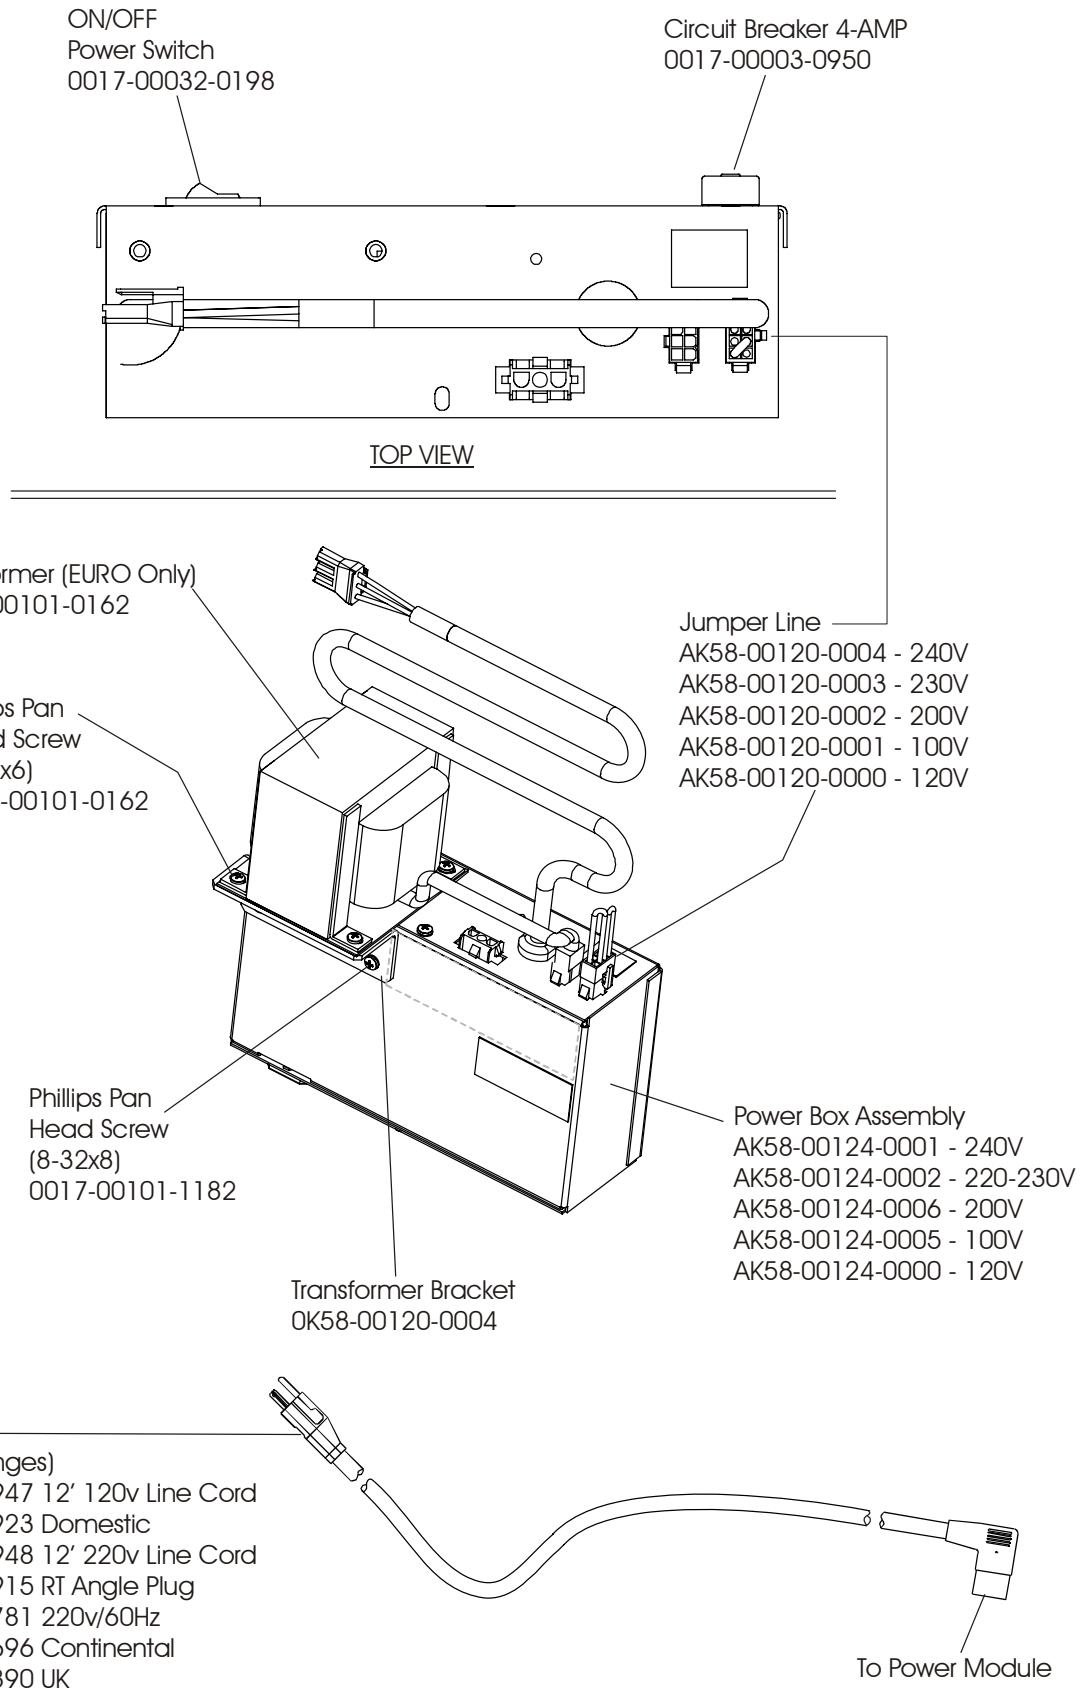

TR97 Treadmill
General Assembly

TR97-0100-03
S/N HTP100000

TR97 Treadmill Frame Assembly Components

TR97-0100-03
S/N HTP100000

TR97 Treadmill Console (External View)

TR97-0100-03
S/N HTP100000

- Console Assembly
- AK58-00055-0001 Eng/Met
 - AK58-00055-0003 Ger/Met
 - AK58-00055-0004 Spn/Met/Eur (120v/60Hz)
 - AK58-00055-0005 Spn/Met (230v/50Hz)
 - AK58-00055-0006 Jap/Met
 - AK58-00055-0007 Frn/Met/Eur (120v/60Hz)
 - AK58-00055-0008 Itl/Met
 - AK58-00055-0009 Dut/Met
 - AK58-00055-0010 Por/Met
 - AK58-00055-0011 Frn/Met (230v/50Hz)

TR97-0100-03
S/N HTP100000

IMPORTANT: Components can be ordered separately with Serial Numbers above:
 TR9100 HTN102105-Above, TR9500 HTM105585-Above, and TR9700 HTP100531-Above.
 Use the appropriate Roller Guard Kit: GK58-00002-0056 for TR91/95, and GK58-00002-0057 for Tr97 with
 Serial Numbers: TR9100 HTN102105-Below, TR9500 HTM105585-Below, and TR9700 HTP100531-Below.

TR97 Treadmill
Lift Motor and Lift Frame

TR97-0100-03
S/N HTP100000

**TR97 Treadmill
Power Box Assembly**

**TR97-0100-03
S/N HTP100000**

TR97 Treadmill Motor Controller

TR97-0100-03
S/N HTP100000

Wax Lift / Motor Controller
AK58-00164-0001 120v
AK58-00164-0002 230

Lock Washer-4
0017-00104-0333

Hex Nut-4
(8-18x10)
0017-00101-1253

Pivot Pin
OK58-01098-0001

Stop Nut
OK58-01099-0000

Leveling Foot
OK58-01110-0000

TR97 Treadmill
Front Roller Assembly – AK58-00067-0000

TR97-0100-03
S/N HTP100000