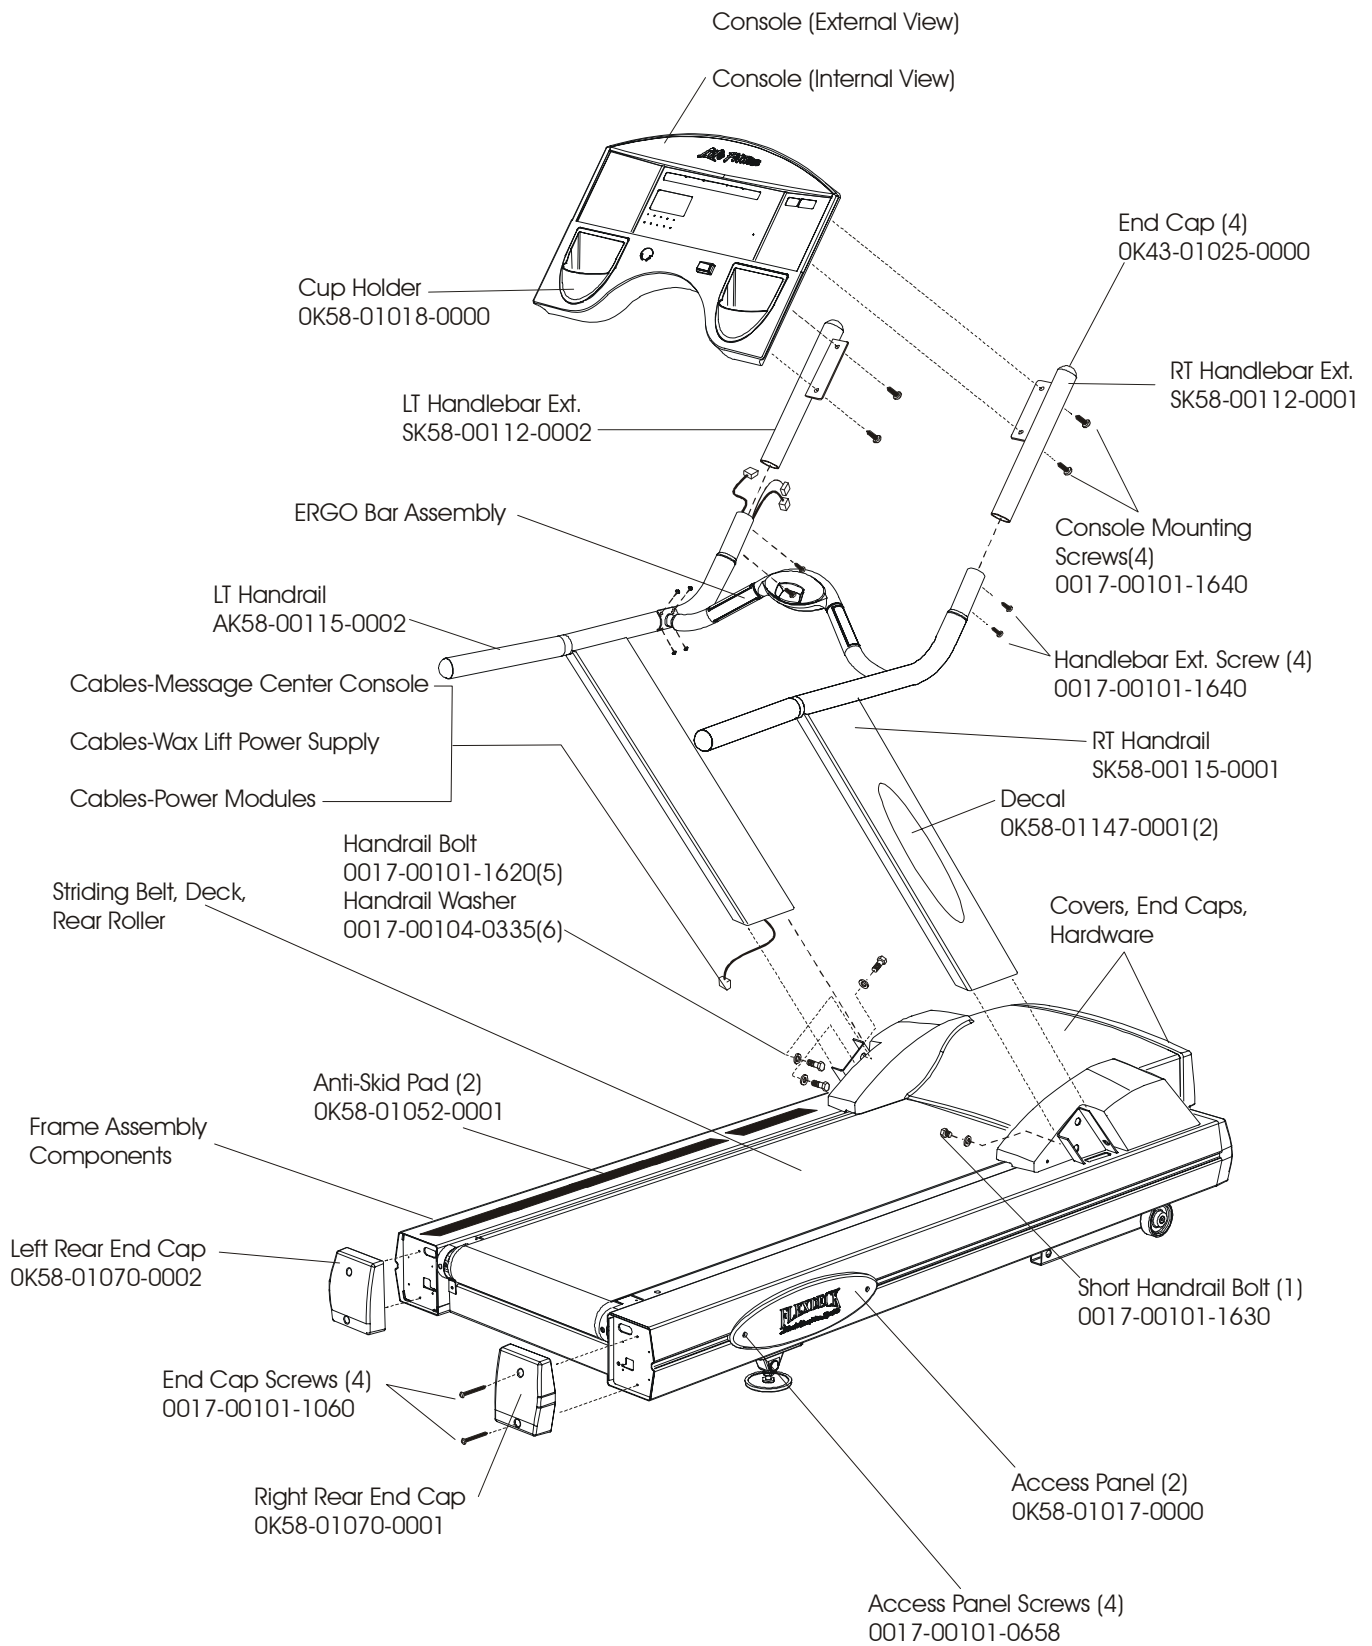

TR97 Treadmill
General Assembly

TR97-0100-03
S/N HTP100000

TR97 Treadmill Frame Assembly Components

TR97-0100-03
S/N HTP100000

TR97 Treadmill Console (External View)

TR97-0100-03
S/N HTP100000

- Console Assembly
- AK58-00055-0001 Eng/Met
 - AK58-00055-0003 Ger/Met
 - AK58-00055-0004 Spn/Met/Eur (120v/60Hz)
 - AK58-00055-0005 Spn/Met (230v/50Hz)
 - AK58-00055-0006 Jap/Met
 - AK58-00055-0007 Frn/Met/Eur (120v/60Hz)
 - AK58-00055-0008 Itl/Met
 - AK58-00055-0009 Dut/Met
 - AK58-00055-0010 Por/Met
 - AK58-00055-0011 Frn/Met (230v/50Hz)

Front Console Shell Only
OK58-01008-0001

- Zone Training Overlay
- OK58-01215-0001 Eng/Met
 - OK58-01215-0003 Ger/Met
 - OK58-01215-0004 Spn/Met/Eur
 - OK58-01215-0006 Jap/Met
 - OK58-01215-0007 Frn/Met/Eur
 - OK58-01215-0008 Itl/Met
 - OK58-01215-0009 Dut/Met
 - OK58-01215-0010 Por/Met

Stop Key w/Tether
AK58-00091-0000

Stop Switch Assembly
Gk58-00002-0007

- Tray/Switch w/Overlay Assy
- AK58-00061-0001 Eng/Met
 - AK58-00061-0003 Ger/Met
 - AK58-00061-0004 Spn/Met/Eur
 - AK58-00061-0006 Jap/Met
 - AK58-00061-0007 Frn/Met/Eur
 - AK58-00061-0008 Itl/Met
 - AK58-00061-0009 Dut/Met
 - AK58-00061-0010 Por/Met

Rear Console Decal
OK58-01129-0000

Rear Console
OK58-01009-0000

Phillips Screw-4
(8-32x6)
0017-00101-0776

Phillips Screw-8
(10-32x8)
0017-00101-1288

- Switch Cover
w/Tether
AK58-00096-0000
- Cover Only
OK58-01087-0000
- Anchor Washer
OK58-01158-0000