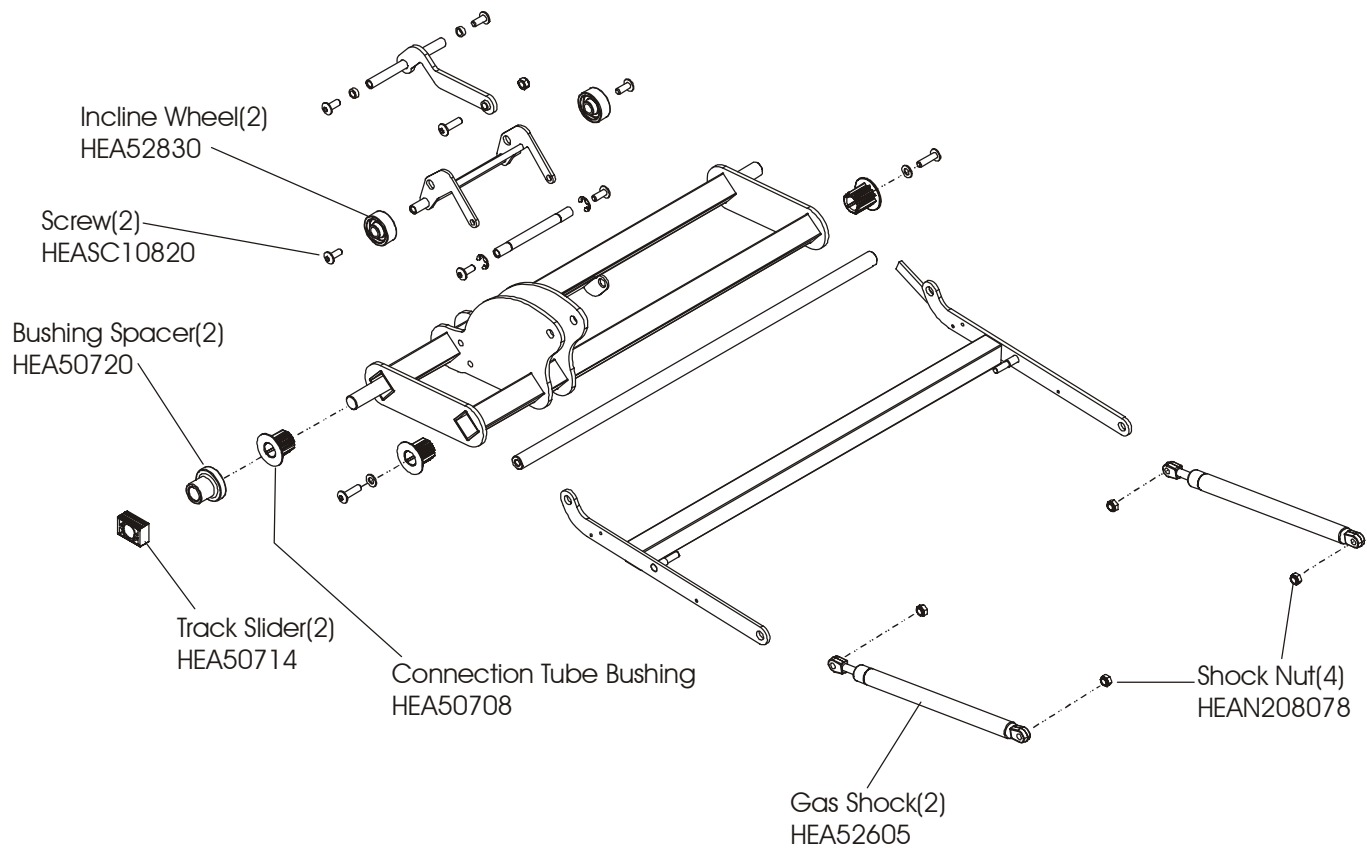

Essential Treadmill - TRFT4-XXXX-01

Unit Assembly

Example of Starting Serial # ST55070103000001			
ST55	07	0211	000001
MODEL #	PLANT #	YEAR/MONTH	SERIAL NUMBER

Rev. 04/26/06

Essential Treadmill - TRFT4-XXXX-01

Belt and Deck

Essential Treadmill - TRFT4-XXXX-01

Frame Components

Essential Treadmill - TRFT4-XXXX-01

Base Frame

Essential Treadmill - TRFT4-XXXX-01

Cylinder and Linkages

Essential Treadmill - TRFT4-XXXX-01

Upright Posts

Note: Hardware Bag, HEALF-05

Essential Treadmill - TRFT4-XXXX-01 T810 Console

Model Number	Language/ Units	Overlay	PCB	Console No Decals	Console Decals
TRST35-0000-01	Eng/Eng	HEA73424	HEAD105013	HEALD-5W0M10-LF01	HEA73430 (2)
TRST35-0100-01	Eng/Met	HEA73424	HEAD105014	HEALD-5WK012-LF01	HEA73430 (2)
TRFT4-0000-01	Eng/Eng	HEA73424	HEAD105013	HEALD-5W0M10-LF01	HEA73420 (2)
TRFT4-0100-01	Eng/Met	HEA73424	HEAD105014	HEALD-5WK012-LF01	HEA73426 (2)

Essential Treadmill - TRFT4-XXXX-01

Wiring Diagram

Description	Part Number
Power Cord ASU/CA	HEA50889-A
HEA: European Line Cord	HEA50889-B
HEA: Australian Line Cord	HEA50889-CA
HEA: UK Line Cord	HEA50889-E