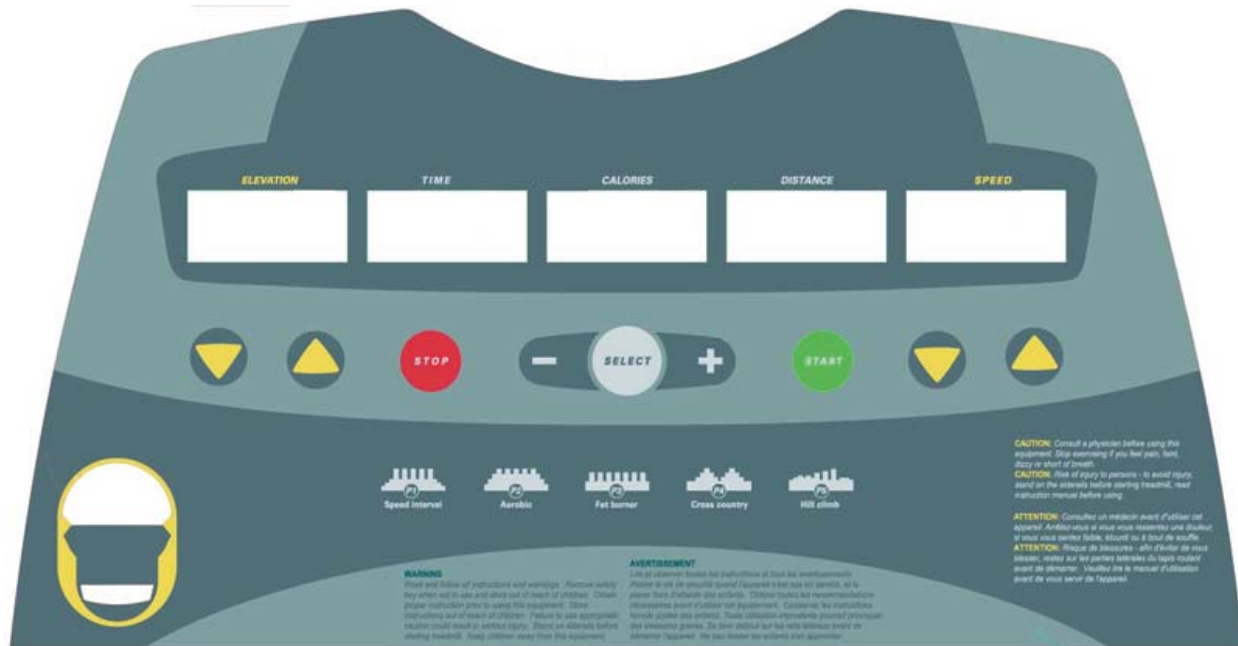

Belt and Deck

Essential Treadmill - TRFT4-XXXX-01

Frame Components

Essential Treadmill - TRFT4-XXXX-01

Base Frame

Essential Treadmill - TRFT4-XXXX-01

Cylinder and Linkages

Essential Treadmill - TRFT4-XXXX-01

Upright Posts

Note: Hardware Bag, HEALF-05

Essential Treadmill - TRFT4-XXXX-01 T810 Console

Model Number	Language/ Units	Overlay	PCB	Console No Decals	Console Decals
TRST35-0000-01	Eng/Eng	HEA73424	HEAD105013	HEALD-5W0M10-LF01	HEA73430 (2)
TRST35-0100-01	Eng/Met	HEA73424	HEAD105014	HEALD-5WK012-LF01	HEA73430 (2)
TRFT4-0000-01	Eng/Eng	HEA73424	HEAD105013	HEALD-5W0M10-LF01	HEA73420 (2)
TRFT4-0100-01	Eng/Met	HEA73424	HEAD105014	HEALD-5WK012-LF01	HEA73426 (2)