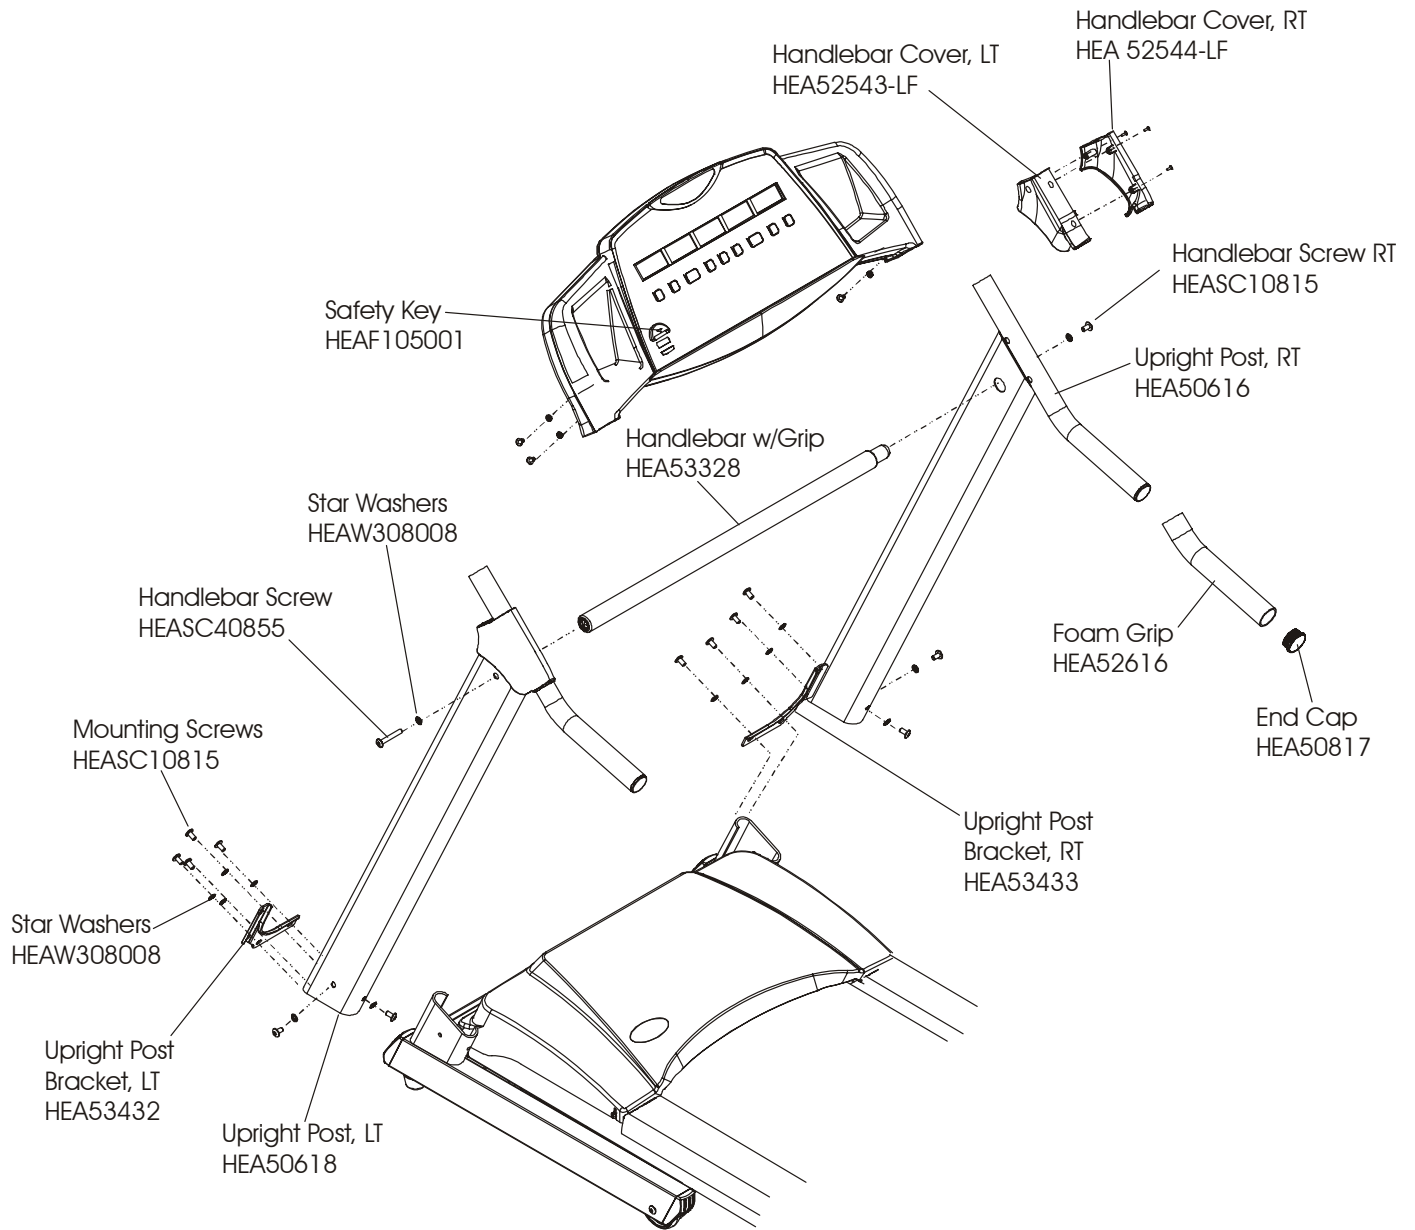

Essential Treadmill - TRFT4-XXXX-01

Unit Assembly

Example of Starting Serial # ST55070103000001			
ST55	07	0211	000001
MODEL #	PLANT #	YEAR/MONTH	SERIAL NUMBER

Rev. 04/26/06

Essential Treadmill - TRFT4-XXXX-01

Belt and Deck

Essential Treadmill - TRFT4-XXXX-01

Frame Components

Essential Treadmill - TRFT4-XXXX-01

Base Frame

Essential Treadmill - TRFT4-XXXX-01

Cylinder and Linkages

Essential Treadmill - TRFT4-XXXX-01

Upright Posts

Note: Hardware Bag, HEALF-05

Essential Treadmill - TRFT4-XXXX-01 T810 Console

Model Number	Language/ Units	Overlay	PCB	Console No Decals	Console Decals
TRST35-0000-01	Eng/Eng	HEA73424	HEAD105013	HEALD-5W0M10-LF01	HEA73430 (2)
TRST35-0100-01	Eng/Met	HEA73424	HEAD105014	HEALD-5WK012-LF01	HEA73430 (2)
TRFT4-0000-01	Eng/Eng	HEA73424	HEAD105013	HEALD-5W0M10-LF01	HEA73420 (2)
TRFT4-0100-01	Eng/Met	HEA73424	HEAD105014	HEALD-5WK012-LF01	HEA73426 (2)

Essential Treadmill - TRFT4-XXXX-01

Wiring Diagram

Description	Part Number
Power Cord ASU/CA	HEA50889-A
HEA: European Line Cord	HEA50889-B
HEA: Australian Line Cord	HEA50889-CA
HEA: UK Line Cord	HEA50889-E