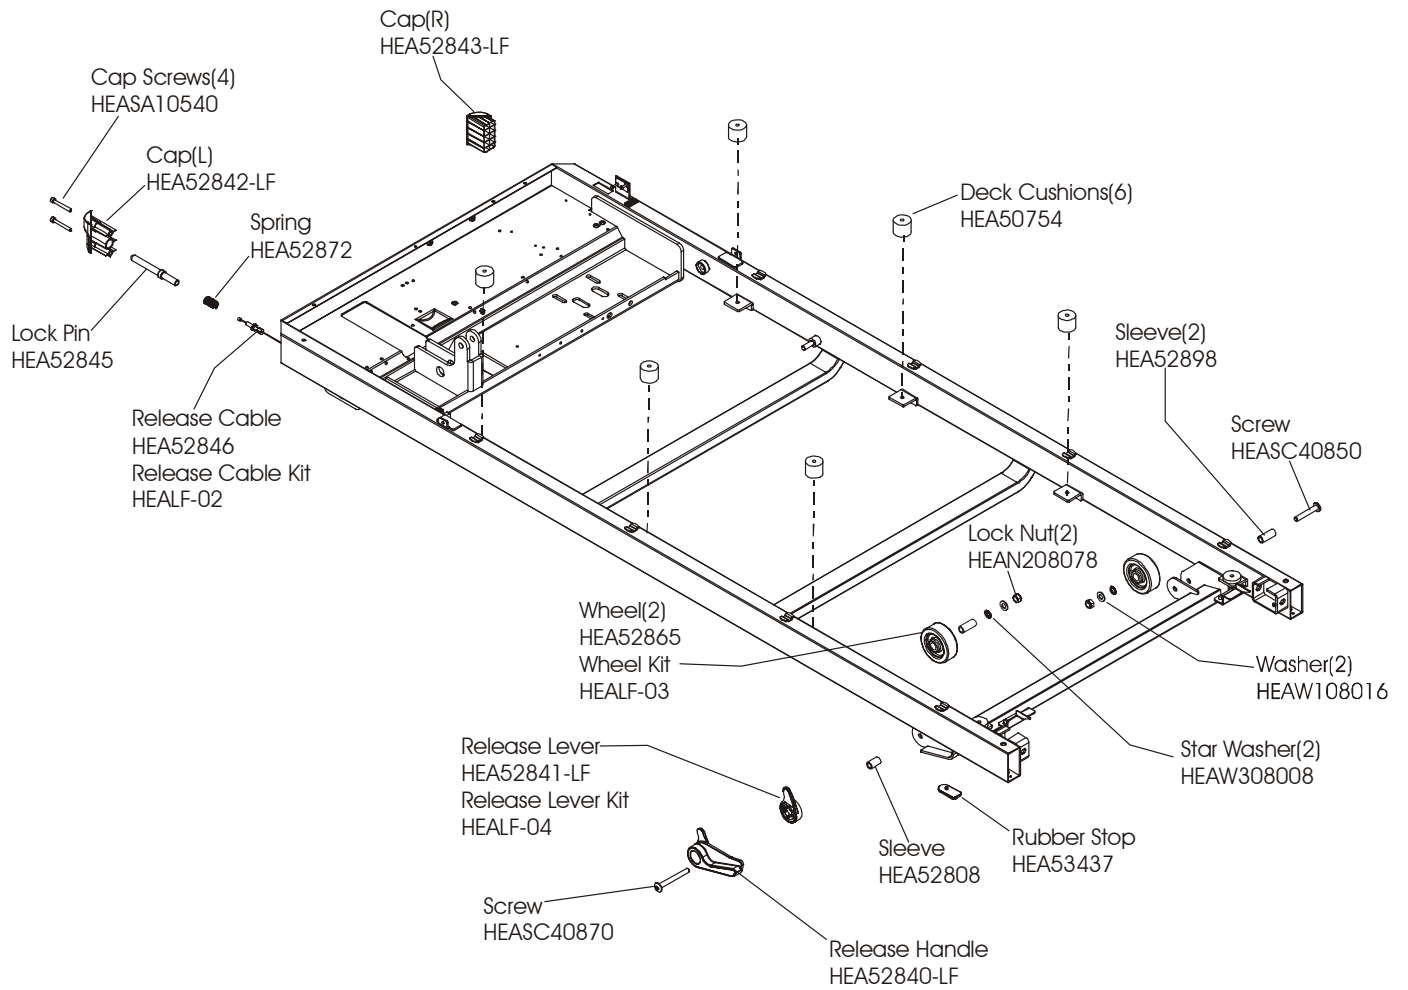

Essential Treadmill - TRFT4-XXXX-01

Unit Assembly

Example of Starting Serial # ST55070103000001			
ST55	07	0211	000001
MODEL #	PLANT #	YEAR/MONTH	SERIAL NUMBER

Rev. 04/26/06

Essential Treadmill - TRFT4-XXXX-01

Belt and Deck

Essential Treadmill - TRFT4-XXXX-01

Frame Components

Essential Treadmill - TRFT4-XXXX-01

Base Frame

Essential Treadmill - TRFT4-XXXX-01

Cylinder and Linkages

Essential Treadmill - TRFT4-XXXX-01

Upright Posts

Note: Hardware Bag, HEALF-05

Essential Treadmill - TRFT4-XXXX-01 T810 Console

Model Number	Language/ Units	Overlay	PCB	Console No Decals	Console Decals
TRST35-0000-01	Eng/Eng	HEA73424	HEAD105013	HEALD-5W0M10-LF01	HEA73430 (2)
TRST35-0100-01	Eng/Met	HEA73424	HEAD105014	HEALD-5WK012-LF01	HEA73430 (2)
TRFT4-0000-01	Eng/Eng	HEA73424	HEAD105013	HEALD-5W0M10-LF01	HEA73420 (2)
TRFT4-0100-01	Eng/Met	HEA73424	HEAD105014	HEALD-5WK012-LF01	HEA73426 (2)

Essential Treadmill - TRFT4-XXXX-01

Wiring Diagram

Description	Part Number
Power Cord ASU/CA	HEA50889-A
HEA: European Line Cord	HEA50889-B
HEA: Australian Line Cord	HEA50889-CA
HEA: UK Line Cord	HEA50889-E