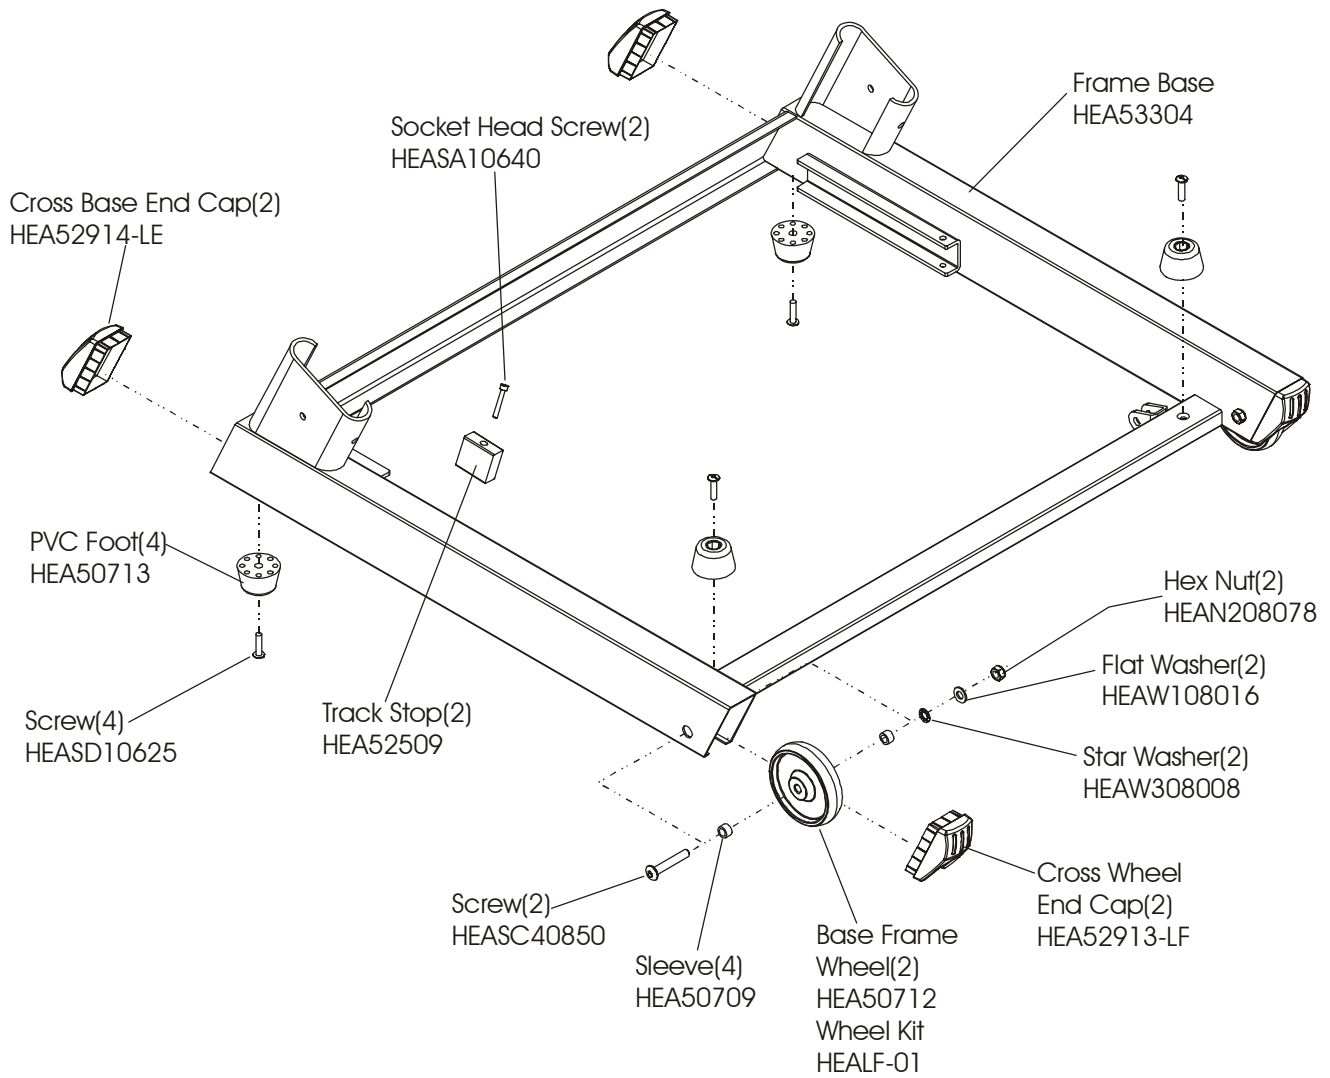

Essential Treadmill - TRFT4-XXXX-01

Unit Assembly

Example of Starting Serial # ST55070103000001			
ST55	07	0211	000001
MODEL #	PLANT #	YEAR/MONTH	SERIAL NUMBER

Rev. 04/26/06

Essential Treadmill - TRFT4-XXXX-01

Belt and Deck

Essential Treadmill - TRFT4-XXXX-01

Frame Components

Essential Treadmill - TRFT4-XXXX-01

Base Frame

Essential Treadmill - TRFT4-XXXX-01

Cylinder and Linkages

Essential Treadmill - TRFT4-XXXX-01

Upright Posts

Note: Hardware Bag, HEALF-05

Essential Treadmill - TRFT4-XXXX-01 T810 Console

Model Number	Language/ Units	Overlay	PCB	Console No Decals	Console Decals
TRST35-0000-01	Eng/Eng	HEA73424	HEAD105013	HEALD-5W0M10-LF01	HEA73430 (2)
TRST35-0100-01	Eng/Met	HEA73424	HEAD105014	HEALD-5WK012-LF01	HEA73430 (2)
TRFT4-0000-01	Eng/Eng	HEA73424	HEAD105013	HEALD-5W0M10-LF01	HEA73420 (2)
TRFT4-0100-01	Eng/Met	HEA73424	HEAD105014	HEALD-5WK012-LF01	HEA73426 (2)

Essential Treadmill - TRFT4-XXXX-01

Wiring Diagram

Description	Part Number
Power Cord ASU/CA	HEA50889-A
HEA: European Line Cord	HEA50889-B
HEA: Australian Line Cord	HEA50889-CA
HEA: UK Line Cord	HEA50889-E