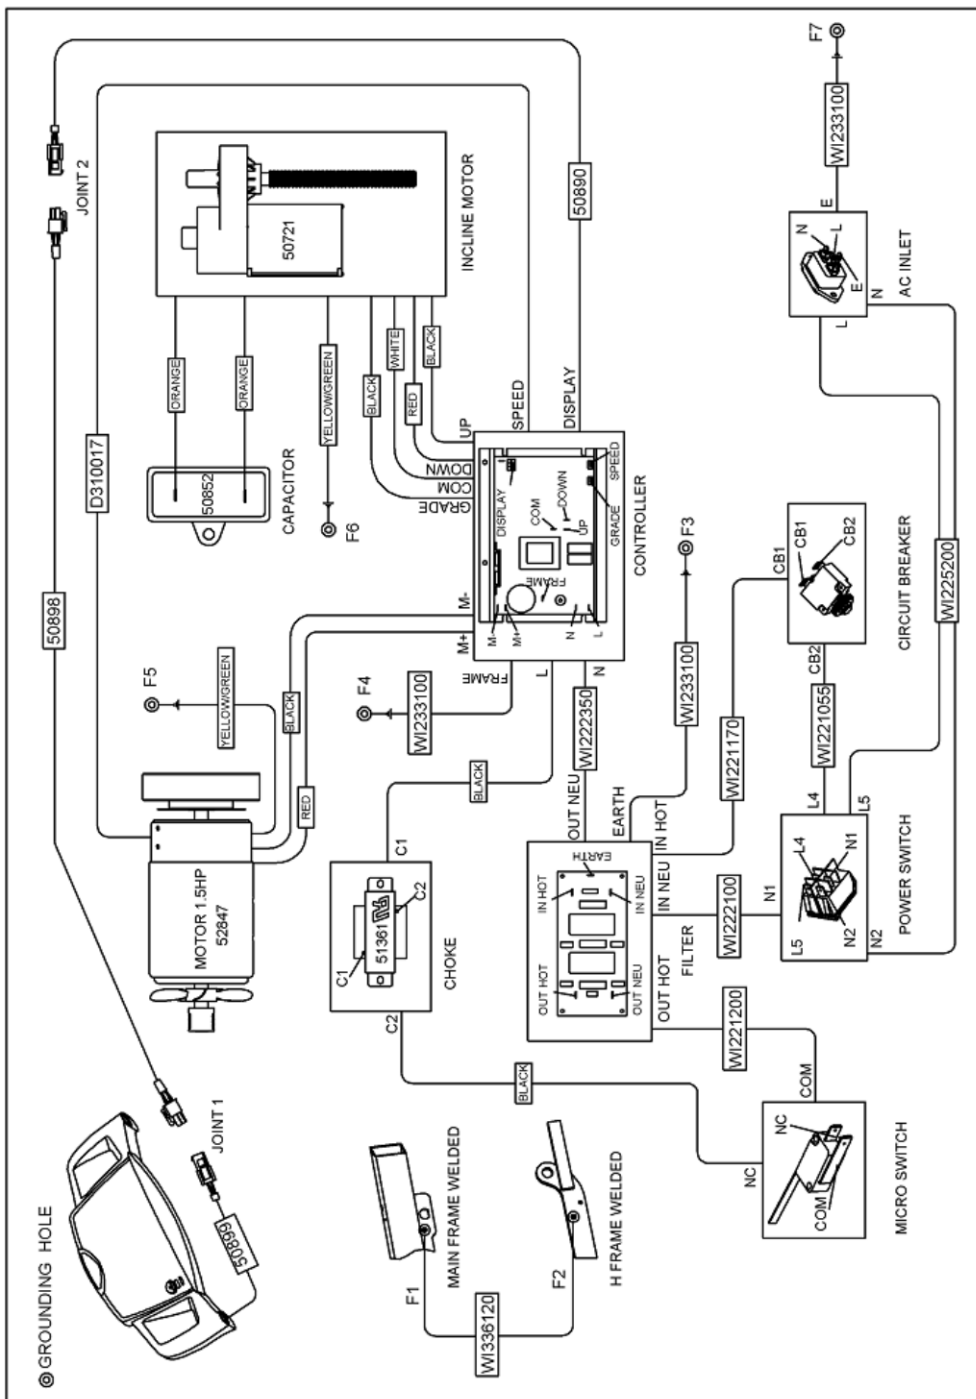

Essential Treadmill - TRFT4-XXXX-01

Unit Assembly

Example of Starting Serial # ST55070103000001			
ST55	07	0211	000001
MODEL #	PLANT #	YEAR/MONTH	SERIAL NUMBER

Rev. 04/26/06

Essential Treadmill - TRFT4-XXXX-01

Belt and Deck

Essential Treadmill - TRFT4-XXXX-01

Frame Components

Essential Treadmill - TRFT4-XXXX-01

Base Frame

Essential Treadmill - TRFT4-XXXX-01

Cylinder and Linkages

Essential Treadmill - TRFT4-XXXX-01

Upright Posts

Note: Hardware Bag, HEALF-05

Essential Treadmill - TRFT4-XXXX-01 T810 Console

Model Number	Language/ Units	Overlay	PCB	Console No Decals	Console Decals
TRST35-0000-01	Eng/Eng	HEA73424	HEAD105013	HEALD-5W0M10-LF01	HEA73430 (2)
TRST35-0100-01	Eng/Met	HEA73424	HEAD105014	HEALD-5WK012-LF01	HEA73430 (2)
TRFT4-0000-01	Eng/Eng	HEA73424	HEAD105013	HEALD-5W0M10-LF01	HEA73420 (2)
TRFT4-0100-01	Eng/Met	HEA73424	HEAD105014	HEALD-5WK012-LF01	HEA73426 (2)

Essential Treadmill - TRFT4-XXXX-01

Wiring Diagram

Description	Part Number
Power Cord ASU/CA	HEA50889-A
HEA: European Line Cord	HEA50889-B
HEA: Australian Line Cord	HEA50889-CA
HEA: UK Line Cord	HEA50889-E