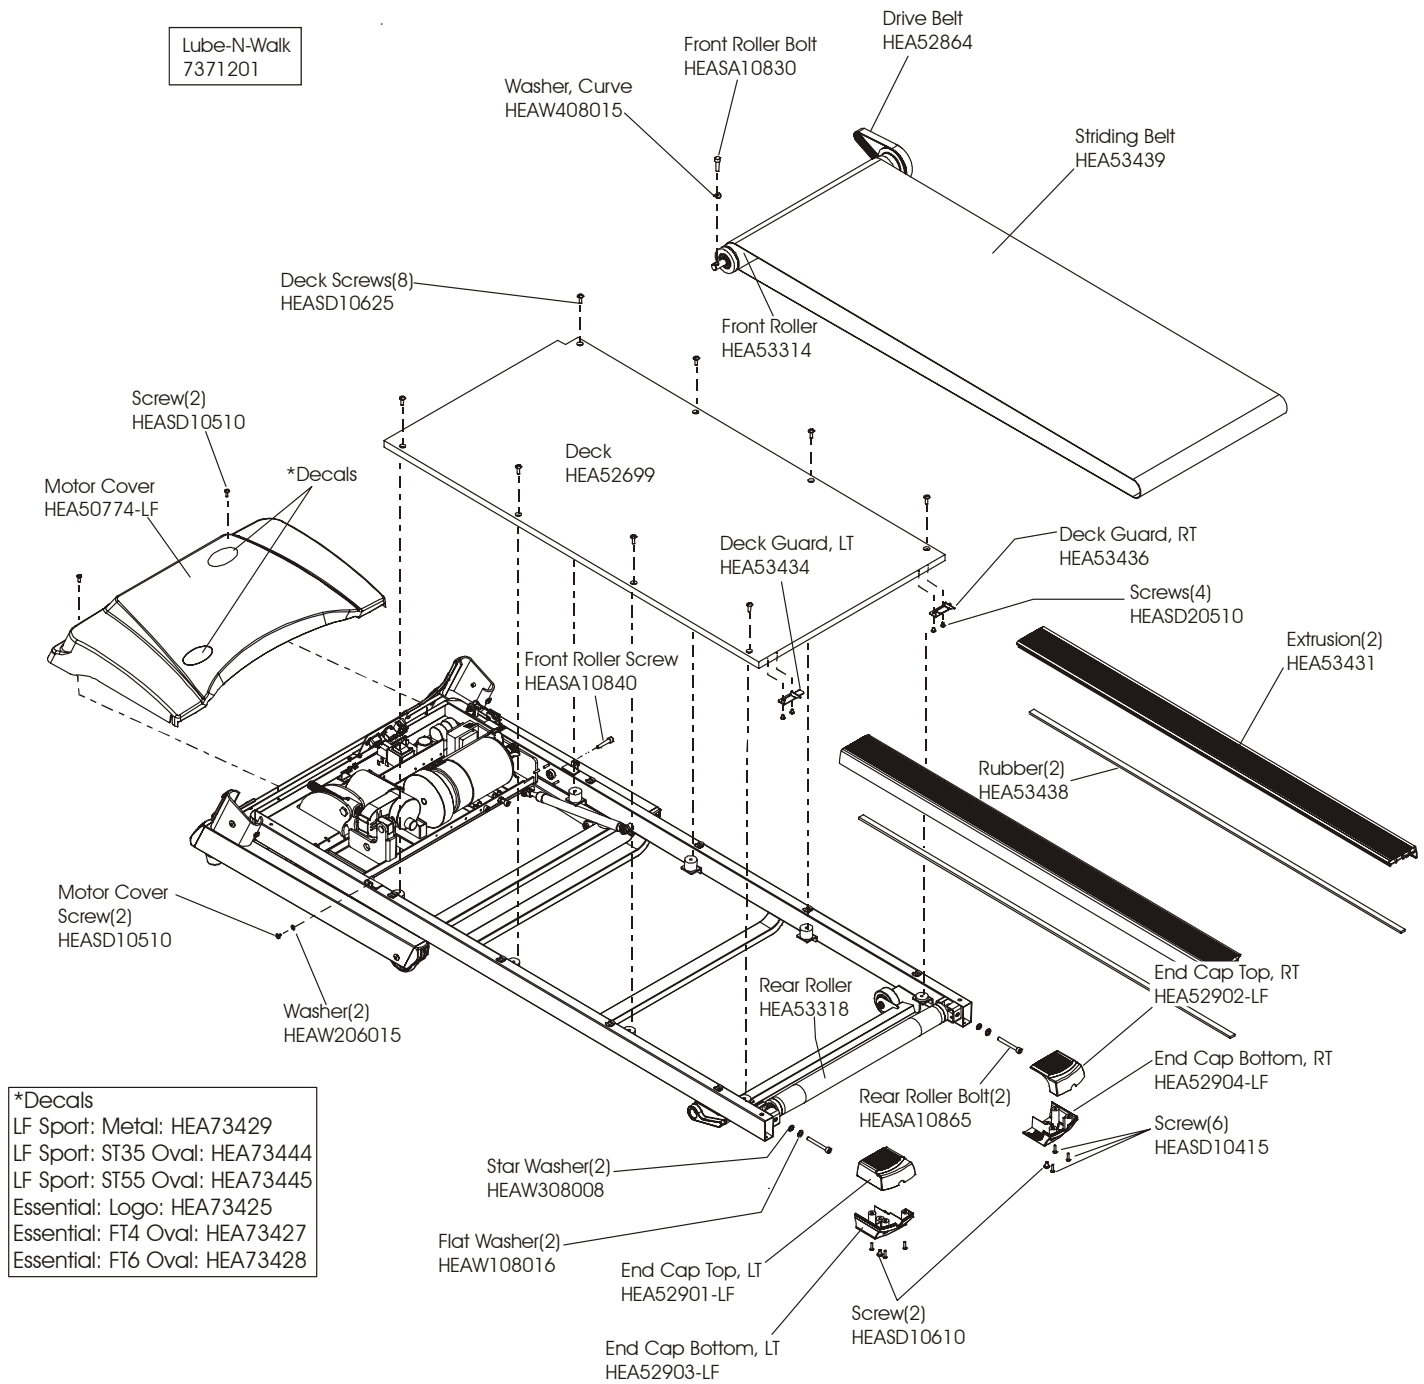

Essential Treadmill - TRFT4-XXXX-01

Unit Assembly

Example of Starting Serial # ST55070103000001			
ST55	07	0211	000001
MODEL #	PLANT #	YEAR/MONTH	SERIAL NUMBER

Rev. 04/26/06

Essential Treadmill - TRFT4-XXXX-01

Belt and Deck

Essential Treadmill - TRFT4-XXXX-01

Frame Components

Essential Treadmill - TRFT4-XXXX-01

Base Frame

Essential Treadmill - TRFT4-XXXX-01

Cylinder and Linkages

Essential Treadmill - TRFT4-XXXX-01

Upright Posts

Note: Hardware Bag, HEALF-05

Essential Treadmill - TRFT4-XXXX-01 T810 Console

Model Number	Language/ Units	Overlay	PCB	Console No Decals	Console Decals
TRST35-0000-01	Eng/Eng	HEA73424	HEAD105013	HEALD-5W0M10-LF01	HEA73430 (2)
TRST35-0100-01	Eng/Met	HEA73424	HEAD105014	HEALD-5WK012-LF01	HEA73430 (2)
TRFT4-0000-01	Eng/Eng	HEA73424	HEAD105013	HEALD-5W0M10-LF01	HEA73420 (2)
TRFT4-0100-01	Eng/Met	HEA73424	HEAD105014	HEALD-5WK012-LF01	HEA73426 (2)

Essential Treadmill - TRFT4-XXXX-01

Wiring Diagram

Description	Part Number
Power Cord ASU/CA	HEA50889-A
HEA: European Line Cord	HEA50889-B
HEA: Australian Line Cord	HEA50889-CA
HEA: UK Line Cord	HEA50889-E