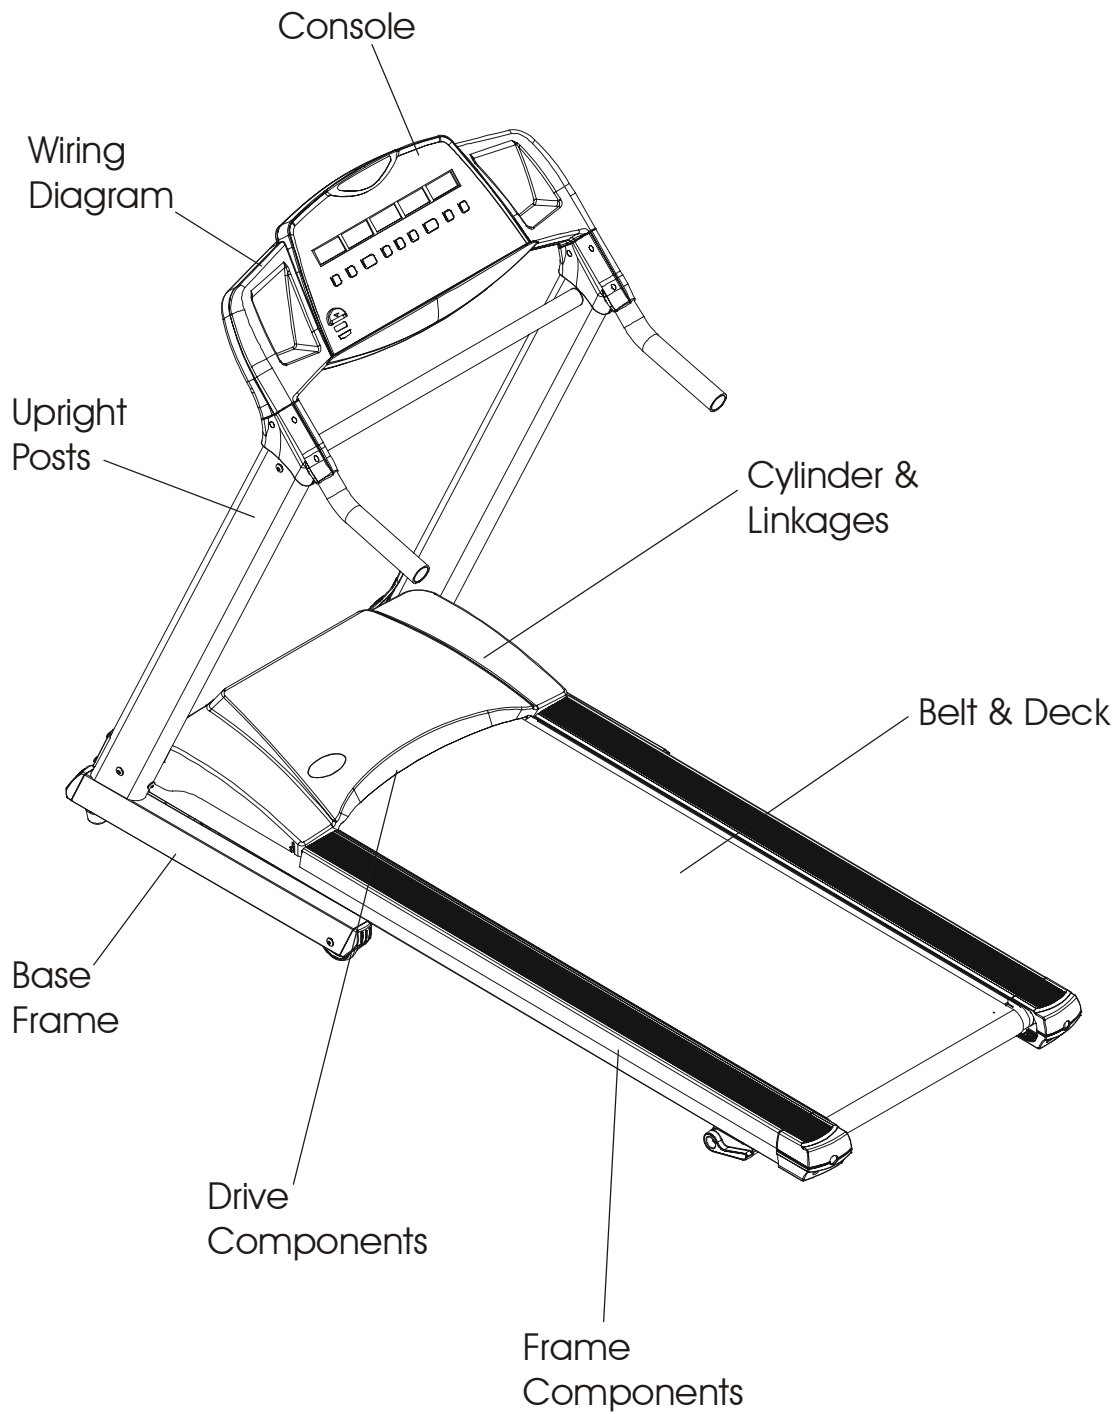

Essential Treadmill - TRFT4-XXXX-01

Unit Assembly

Example of Starting Serial # ST55070103000001			
ST55	07	0211	000001
MODEL #	PLANT #	YEAR/MONTH	SERIAL NUMBER

Rev. 04/26/06

Essential Treadmill - TRFT4-XXXX-01

Belt and Deck

Essential Treadmill - TRFT4-XXXX-01

Frame Components

Essential Treadmill - TRFT4-XXXX-01

Base Frame

Essential Treadmill - TRFT4-XXXX-01

Cylinder and Linkages

Essential Treadmill - TRFT4-XXXX-01

Upright Posts

Note: Hardware Bag, HEALF-05

Essential Treadmill - TRFT4-XXXX-01 T810 Console

Model Number	Language/ Units	Overlay	PCB	Console No Decals	Console Decals
TRST35-0000-01	Eng/Eng	HEA73424	HEAD105013	HEALD-5W0M10-LF01	HEA73430 (2)
TRST35-0100-01	Eng/Met	HEA73424	HEAD105014	HEALD-5WK012-LF01	HEA73430 (2)
TRFT4-0000-01	Eng/Eng	HEA73424	HEAD105013	HEALD-5W0M10-LF01	HEA73420 (2)
TRFT4-0100-01	Eng/Met	HEA73424	HEAD105014	HEALD-5WK012-LF01	HEA73426 (2)