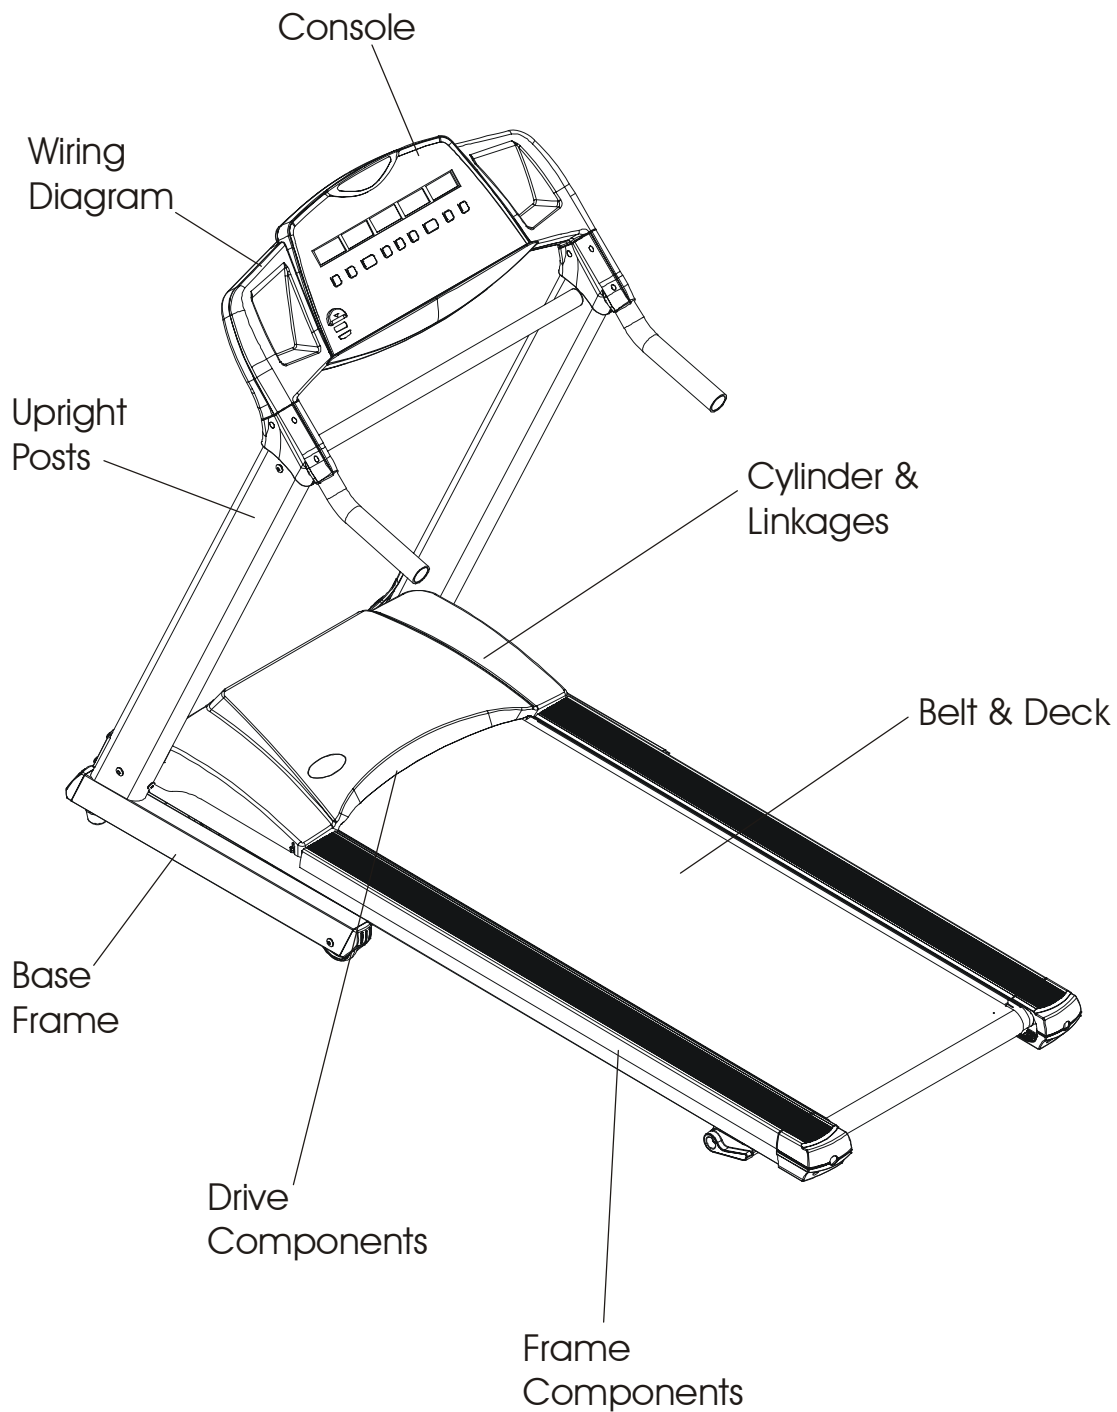

LF Sport Treadmill - TRST35-XXXX-01

Unit Assembly

---

rev. 04/26/06