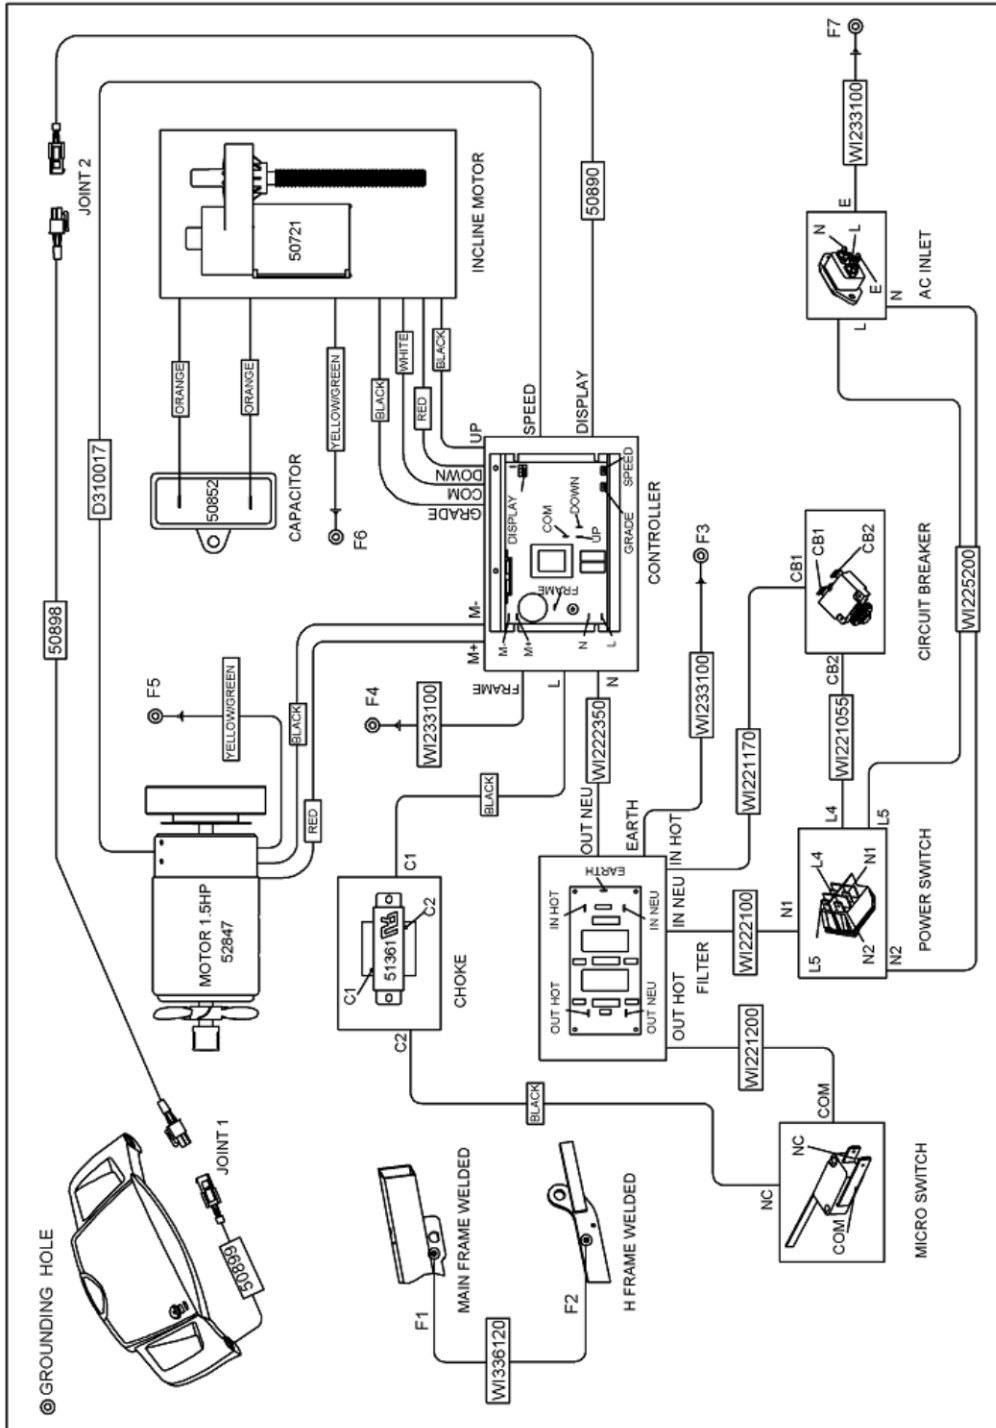

# LF Sport Treadmill - TRST35-XXXX-01 Wiring Diagram

Description	Part Number
Power Cord ASU/CA	HEA50889-A
HEA: European Line Cord	HEA50889-B
HEA: Australian Line Cord	HEA50889-CA
HEA: UK Line Cord	HEA50889-E