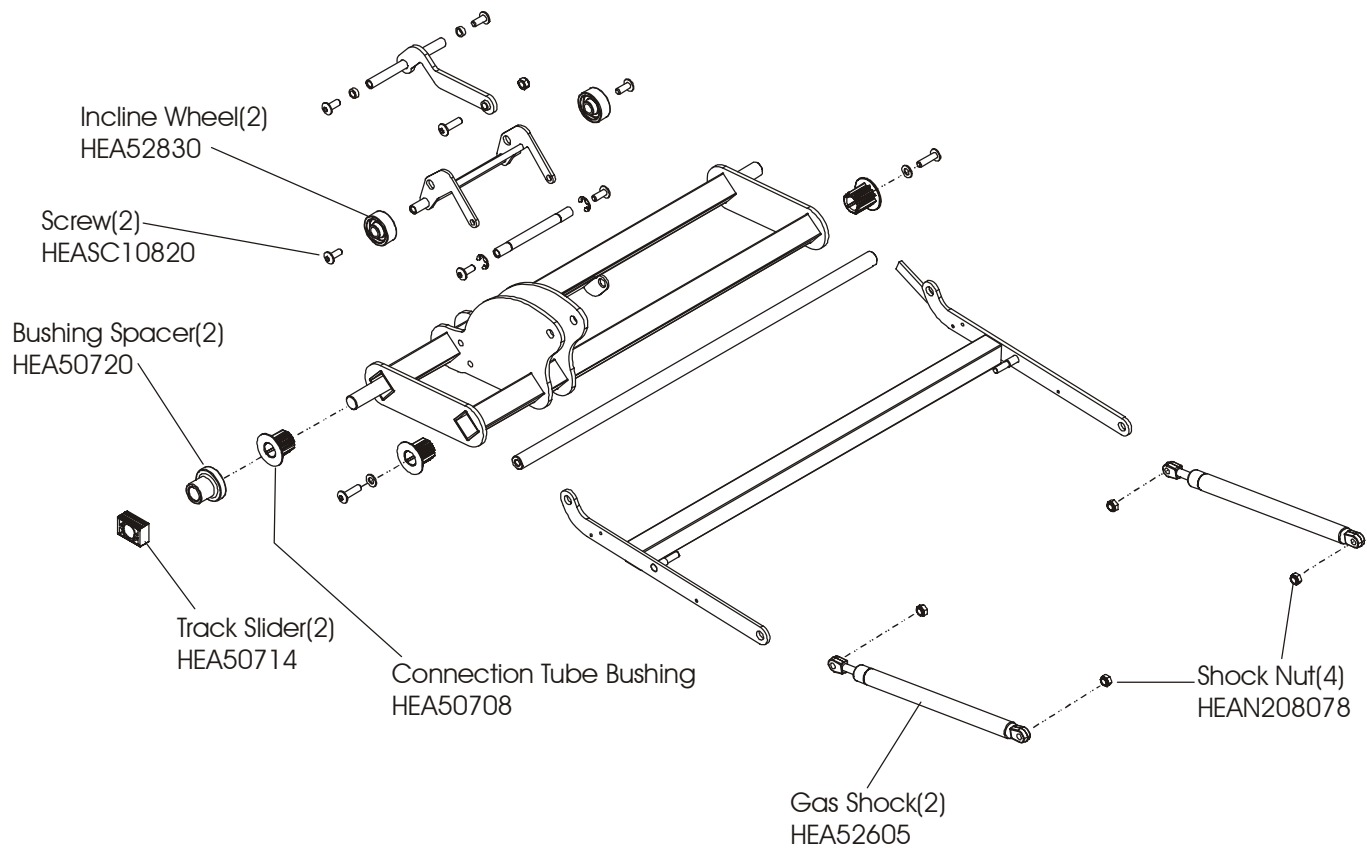

Drive Components

LF Sport Treadmill - TRST55-XXXX-01

Base Frame

LF Sport Treadmill - TRST55-XXXX-01

Cylinder and Linkages

LF Sport Treadmill - TRST55-XXXX-01

Upright Posts

Note: Hardware Bag, HEALF-05

LF Sport Treadmill - TRST55-XXXX-01 T830 Console

Model Number	Language/ Units	Overlay	PCB	Console No Decals	Console Decals
TRST55-0000-01	Eng/Eng+Met	HEA73423	HEAD105007	HEALD-RCKM12-HS01	HEA73430 (2)
TRFT6-0000-01	Eng/Eng+Met	HEA73423	HEAD105007	HEALD-RCKM12-HS01	HEA73426 (2)
TRST55-0101-01	Ger/Met	HEAK70062	-	-	-

LF Sport Treadmill - TRST55-XXXX-01 Wiring Diagram

Description	Part Number
Power Cord ASU/CA	HEA50889-A
HEA: European Line Cord	HEA50889-B
HEA: Australian Line Cord	HEA50889-CA
HEA: UK Line Cord	HEA50889-E