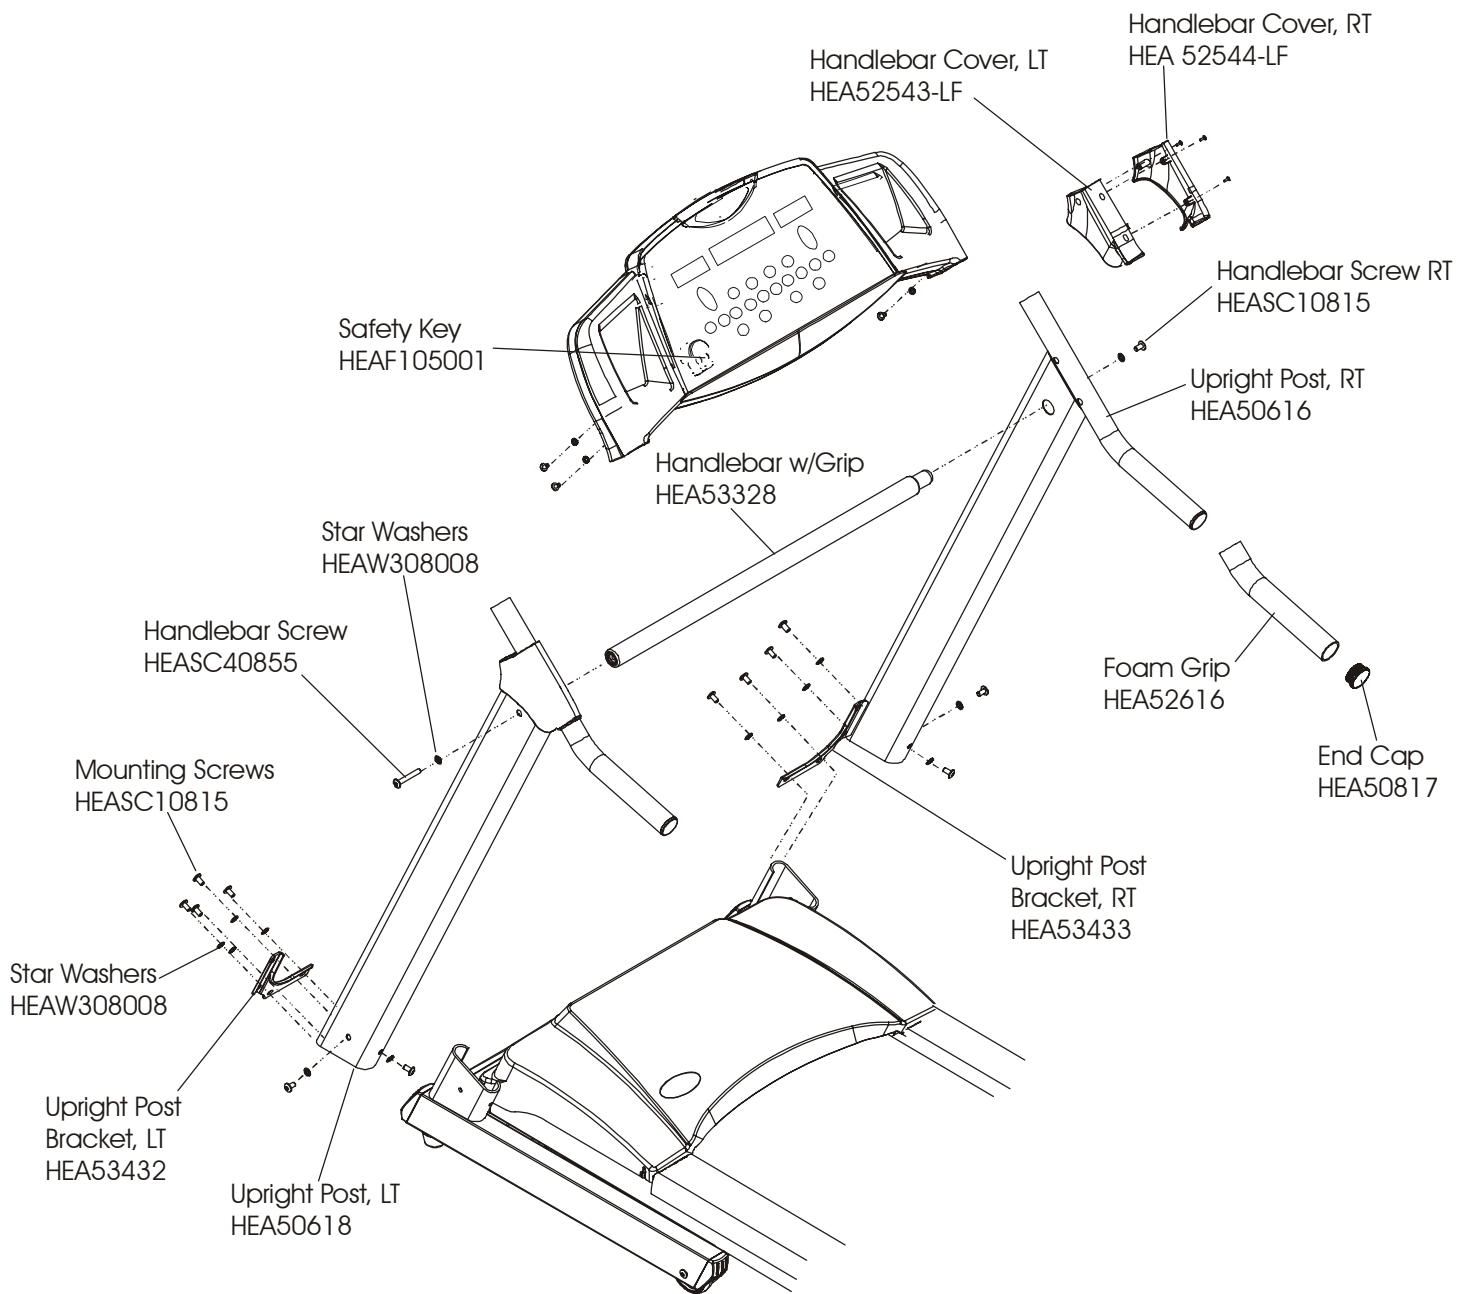

Drive Components

LF Sport Treadmill - TRST55-XXXX-01

Base Frame

LF Sport Treadmill - TRST55-XXXX-01

Cylinder and Linkages

LF Sport Treadmill - TRST55-XXXX-01

Upright Posts

Note: Hardware Bag, HEALF-05

LF Sport Treadmill - TRST55-XXXX-01 T830 Console

Model Number	Language/ Units	Overlay	PCB	Console No Decals	Console Decals
TRST55-0000-01	Eng/Eng+Met	HEA73423	HEAD105007	HEALD-RCKM12-HS01	HEA73430 (2)
TRFT6-0000-01	Eng/Eng+Met	HEA73423	HEAD105007	HEALD-RCKM12-HS01	HEA73426 (2)
TRST55-0101-01	Ger/Met	HEAK70062	-	-	-

LF Sport Treadmill - TRST55-XXXX-01 Wiring Diagram

Description	Part Number
Power Cord ASU/CA	HEA50889-A
HEA: European Line Cord	HEA50889-B
HEA: Australian Line Cord	HEA50889-CA
HEA: UK Line Cord	HEA50889-E