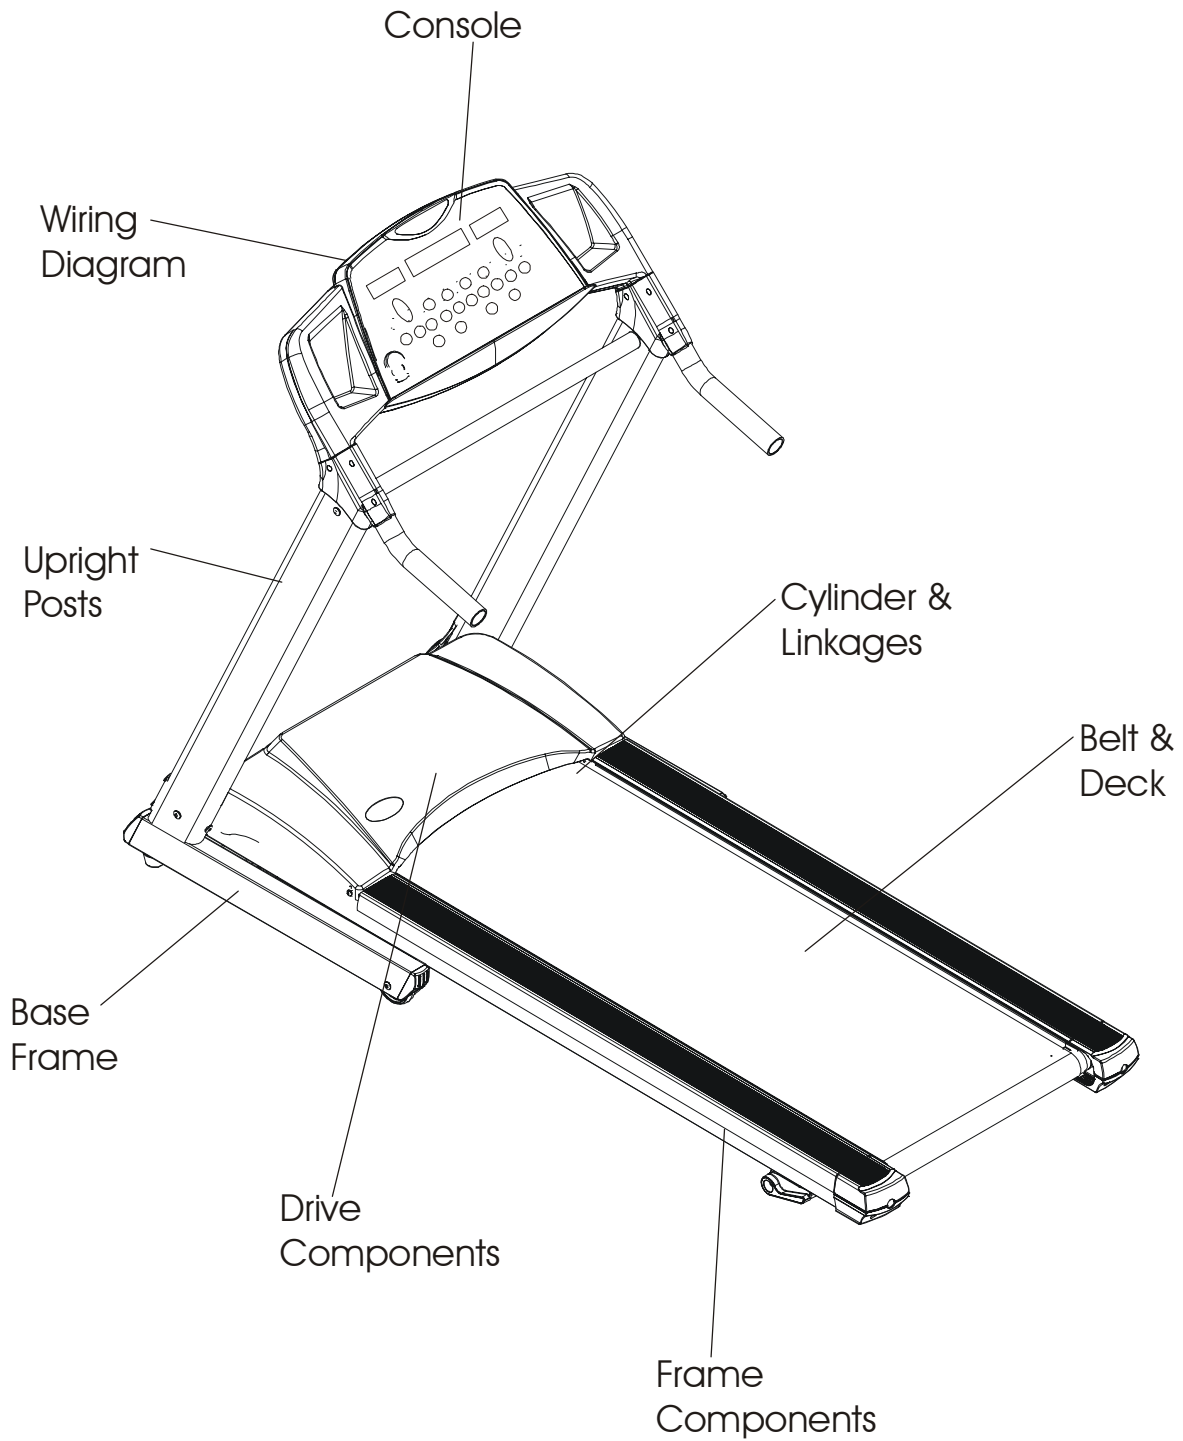

LF Sport Treadmill - TRST55-XXXX-01

Unit Assembly

Rev. 04/26/06

LF Sport Treadmill - TRST55-XXXX-01

Belt and Deck

LF Sport Treadmill - TRST55-XXXX-01

Frame Components

LF Sport Treadmill - TRST55-XXXX-01

Drive Components

LF Sport Treadmill - TRST55-XXXX-01

Base Frame

LF Sport Treadmill - TRST55-XXXX-01

Cylinder and Linkages

LF Sport Treadmill - TRST55-XXXX-01

Upright Posts

Note: Hardware Bag, HEALF-05

LF Sport Treadmill - TRST55-XXXX-01 T830 Console

Model Number	Language/ Units	Overlay	PCB	Console No Decals	Console Decals
TRST55-0000-01	Eng/Eng+Met	HEA73423	HEAD105007	HEALD-RCKM12-HS01	HEA73430 (2)
TRFT6-0000-01	Eng/Eng+Met	HEA73423	HEAD105007	HEALD-RCKM12-HS01	HEA73426 (2)
TRST55-0101-01	Ger/Met	HEAK70062	-	-	-