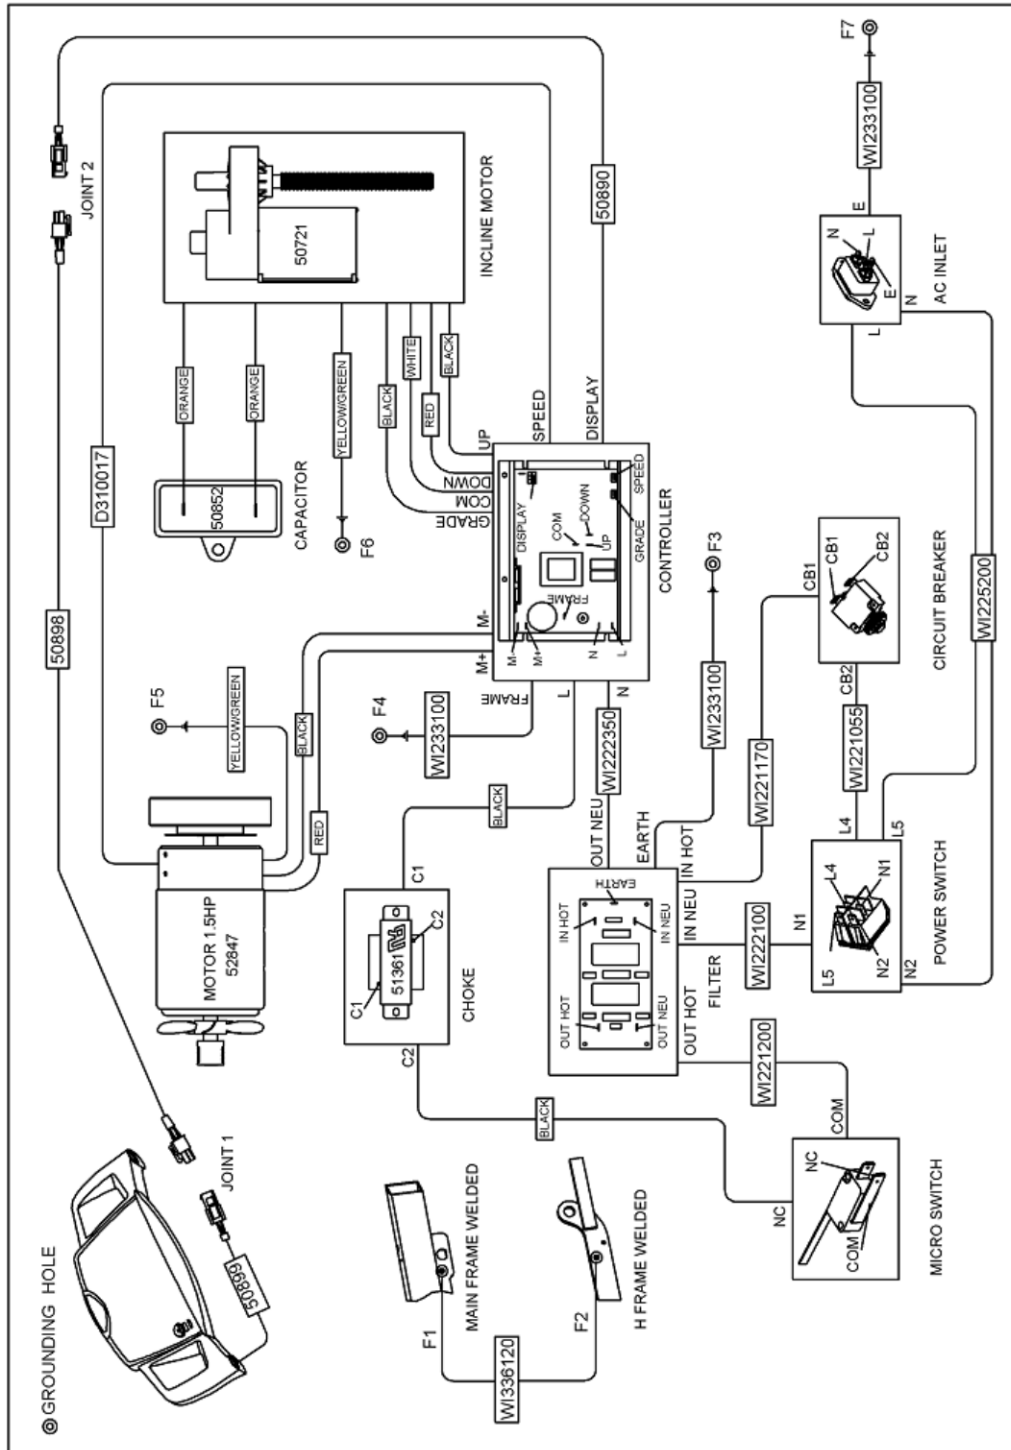

LF Sport Treadmill - TRST55-XXXX-01

Unit Assembly

Rev. 04/26/06

LF Sport Treadmill - TRST55-XXXX-01

Belt and Deck

LF Sport Treadmill - TRST55-XXXX-01

Frame Components

LF Sport Treadmill - TRST55-XXXX-01

Drive Components

LF Sport Treadmill - TRST55-XXXX-01

Base Frame

LF Sport Treadmill - TRST55-XXXX-01

Cylinder and Linkages

LF Sport Treadmill - TRST55-XXXX-01

Upright Posts

Note: Hardware Bag, HEALF-05

LF Sport Treadmill - TRST55-XXXX-01 T830 Console

Model Number	Language/ Units	Overlay	PCB	Console No Decals	Console Decals
TRST55-0000-01	Eng/Eng+Met	HEA73423	HEAD105007	HEALD-RCKM12-HS01	HEA73430 (2)
TRFT6-0000-01	Eng/Eng+Met	HEA73423	HEAD105007	HEALD-RCKM12-HS01	HEA73426 (2)
TRST55-0101-01	Ger/Met	HEAK70062	-	-	-

LF Sport Treadmill - TRST55-XXXX-01 Wiring Diagram

Description	Part Number
Power Cord ASU/CA	HEA50889-A
HEA: European Line Cord	HEA50889-B
HEA: Australian Line Cord	HEA50889-CA
HEA: UK Line Cord	HEA50889-E