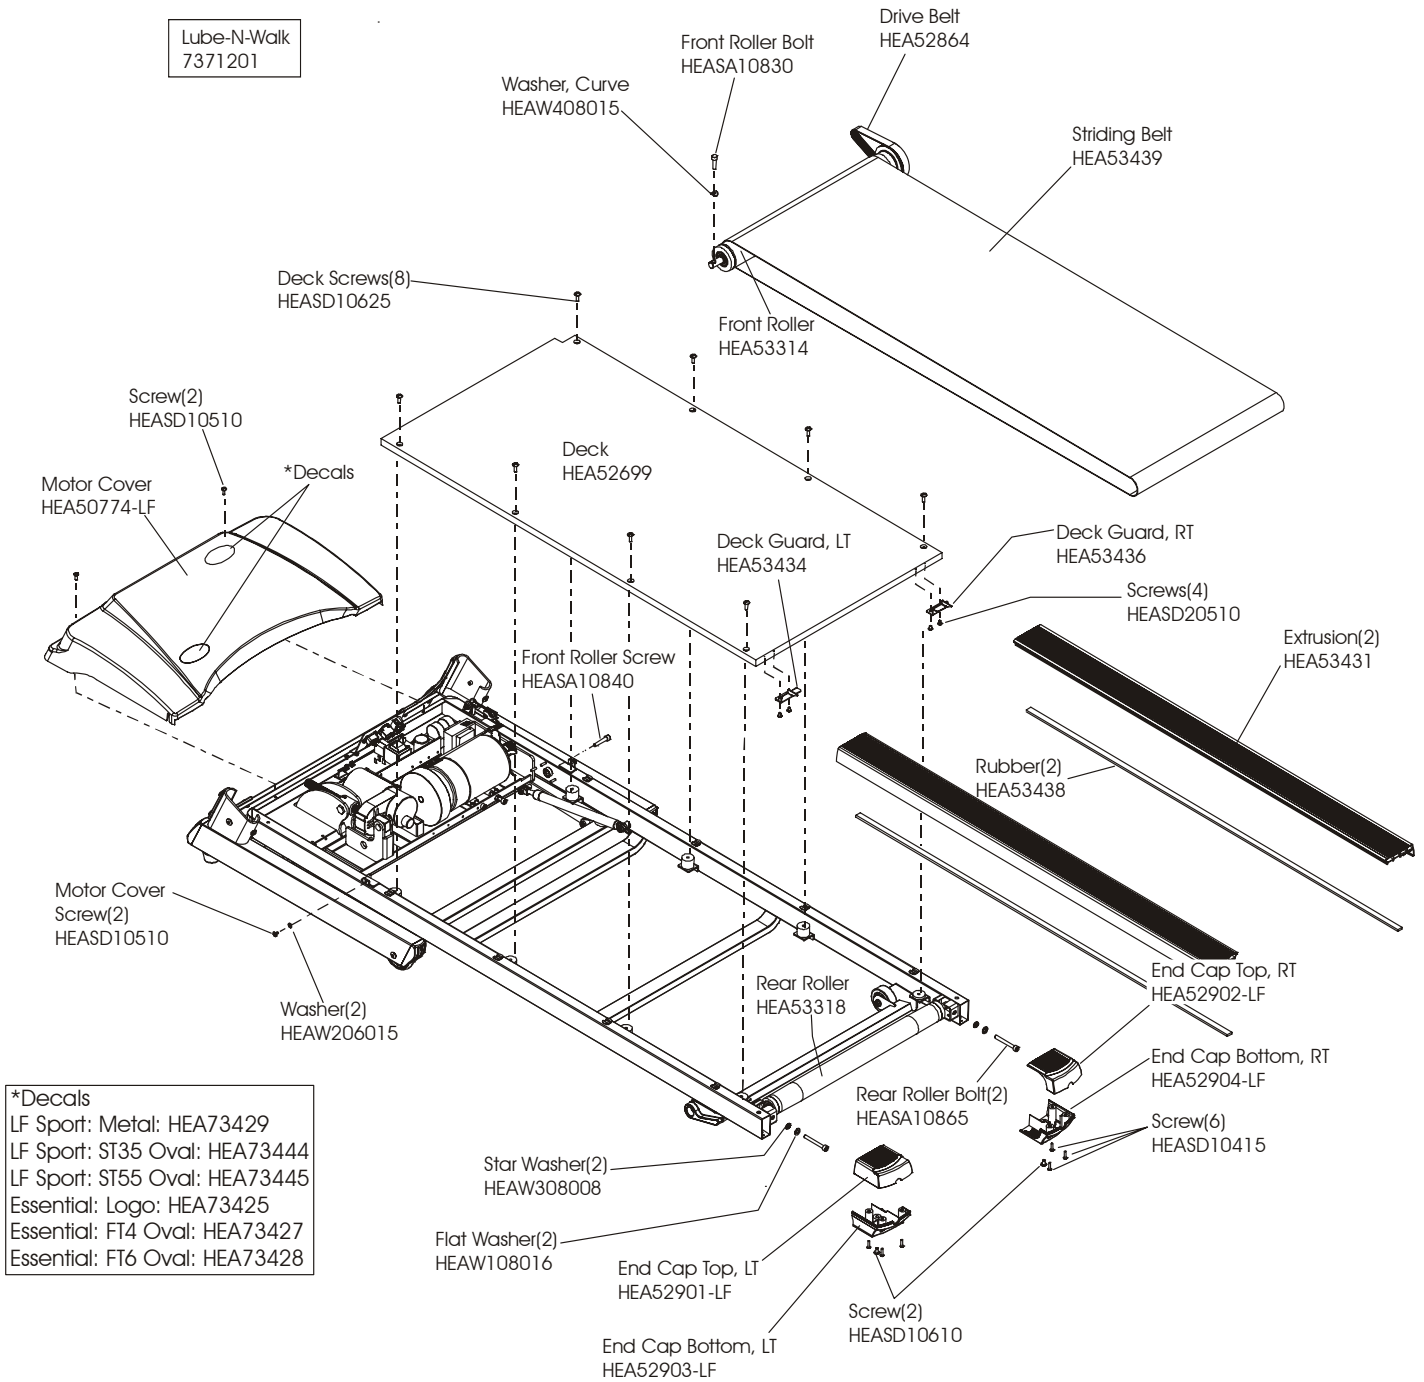

LF Sport Treadmill - TRST55-XXXX-01

Unit Assembly

Rev. 04/26/06

LF Sport Treadmill - TRST55-XXXX-01

Belt and Deck

LF Sport Treadmill - TRST55-XXXX-01

Frame Components

LF Sport Treadmill - TRST55-XXXX-01

Drive Components

LF Sport Treadmill - TRST55-XXXX-01

Base Frame

LF Sport Treadmill - TRST55-XXXX-01

Cylinder and Linkages

LF Sport Treadmill - TRST55-XXXX-01

Upright Posts

Note: Hardware Bag, HEALF-05

LF Sport Treadmill - TRST55-XXXX-01 T830 Console

Model Number	Language/ Units	Overlay	PCB	Console No Decals	Console Decals
TRST55-0000-01	Eng/Eng+Met	HEA73423	HEAD105007	HEALD-RCKM12-HS01	HEA73430 (2)
TRFT6-0000-01	Eng/Eng+Met	HEA73423	HEAD105007	HEALD-RCKM12-HS01	HEA73426 (2)
TRST55-0101-01	Ger/Met	HEAK70062	-	-	-

LF Sport Treadmill - TRST55-XXXX-01 Wiring Diagram

Description	Part Number
Power Cord ASU/CA	HEA50889-A
HEA: European Line Cord	HEA50889-B
HEA: Australian Line Cord	HEA50889-CA
HEA: UK Line Cord	HEA50889-E