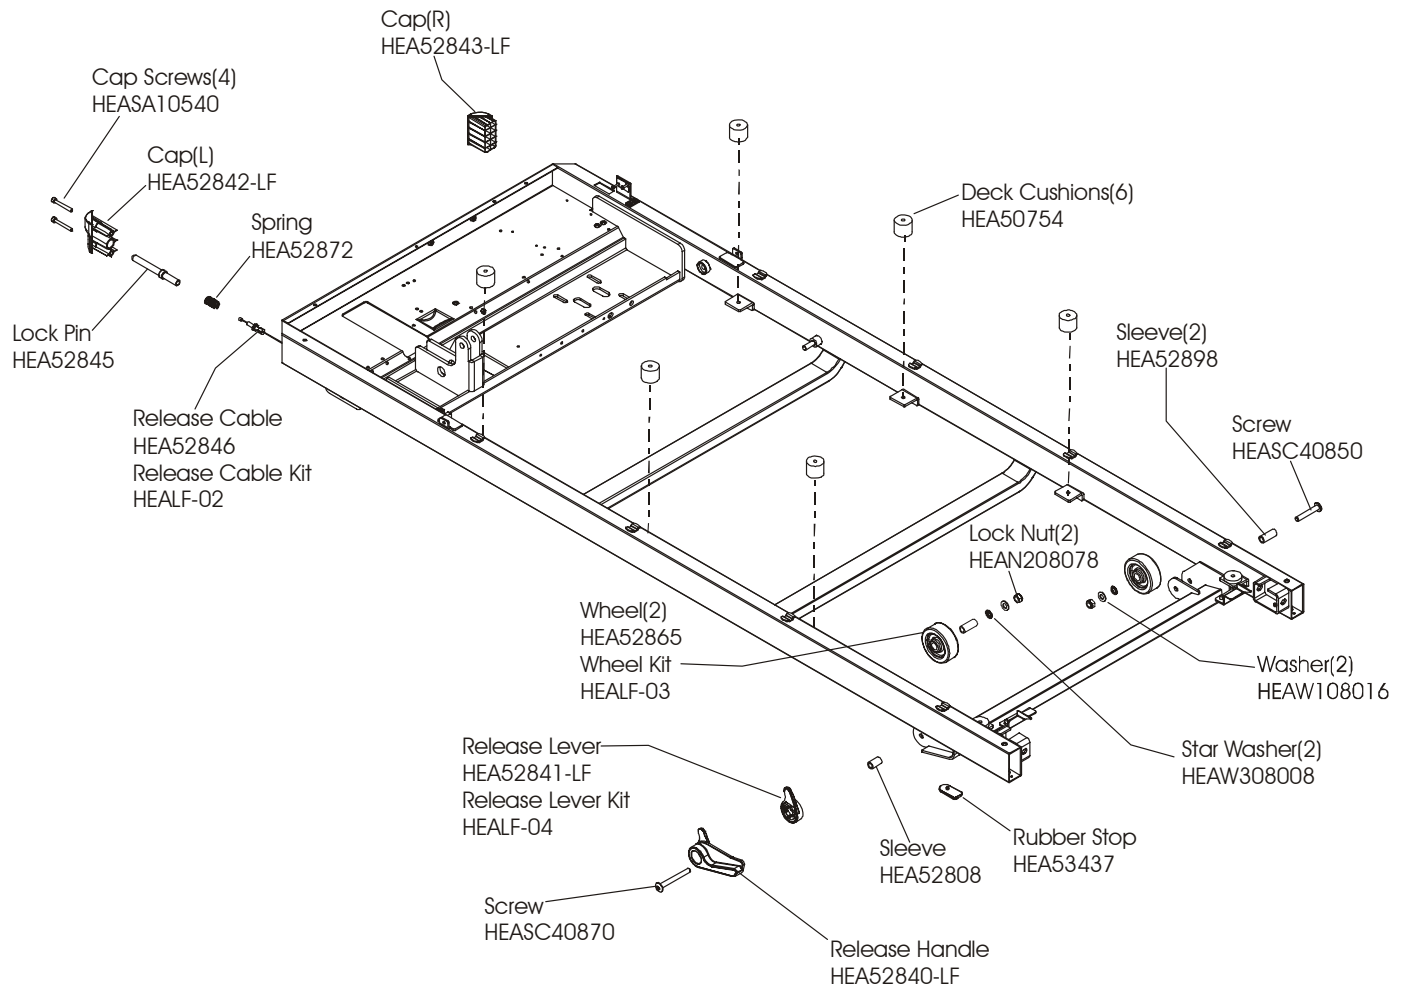

LF Sport Treadmill - TRST55-XXXX-01

Unit Assembly

Rev. 04/26/06

LF Sport Treadmill - TRST55-XXXX-01

Belt and Deck

LF Sport Treadmill - TRST55-XXXX-01

Frame Components

LF Sport Treadmill - TRST55-XXXX-01

Drive Components

LF Sport Treadmill - TRST55-XXXX-01

Base Frame

LF Sport Treadmill - TRST55-XXXX-01

Cylinder and Linkages

LF Sport Treadmill - TRST55-XXXX-01

Upright Posts

Note: Hardware Bag, HEALF-05

LF Sport Treadmill - TRST55-XXXX-01 T830 Console

Model Number	Language/ Units	Overlay	PCB	Console No Decals	Console Decals
TRST55-0000-01	Eng/Eng+Met	HEA73423	HEAD105007	HEALD-RCKM12-HS01	HEA73430 (2)
TRFT6-0000-01	Eng/Eng+Met	HEA73423	HEAD105007	HEALD-RCKM12-HS01	HEA73426 (2)
TRST55-0101-01	Ger/Met	HEAK70062	-	-	-

LF Sport Treadmill - TRST55-XXXX-01 Wiring Diagram

Description	Part Number
Power Cord ASU/CA	HEA50889-A
HEA: European Line Cord	HEA50889-B
HEA: Australian Line Cord	HEA50889-CA
HEA: UK Line Cord	HEA50889-E