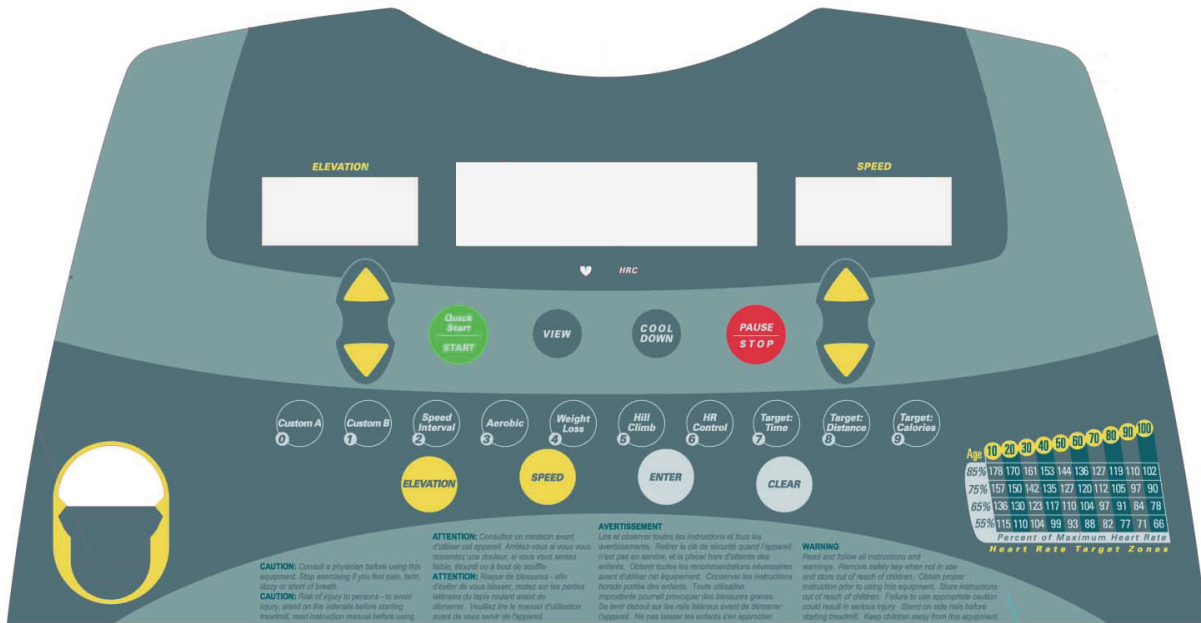

LF Sport Treadmill - TRST55-XXXX-01 T830 Console

Model Number	Language/ Units	Overlay	PCB	Console No Decals	Console Decals
TRST55-0000-01	Eng/Eng+Met	HEA73423	HEAD105007	HEALD-RCKM12-HS01	HEA73430 (2)
TRFT6-0000-01	Eng/Eng+Met	HEA73423	HEAD105007	HEALD-RCKM12-HS01	HEA73426 (2)
TRST55-0101-01	Ger/Met	HEAK70062	-	-	-