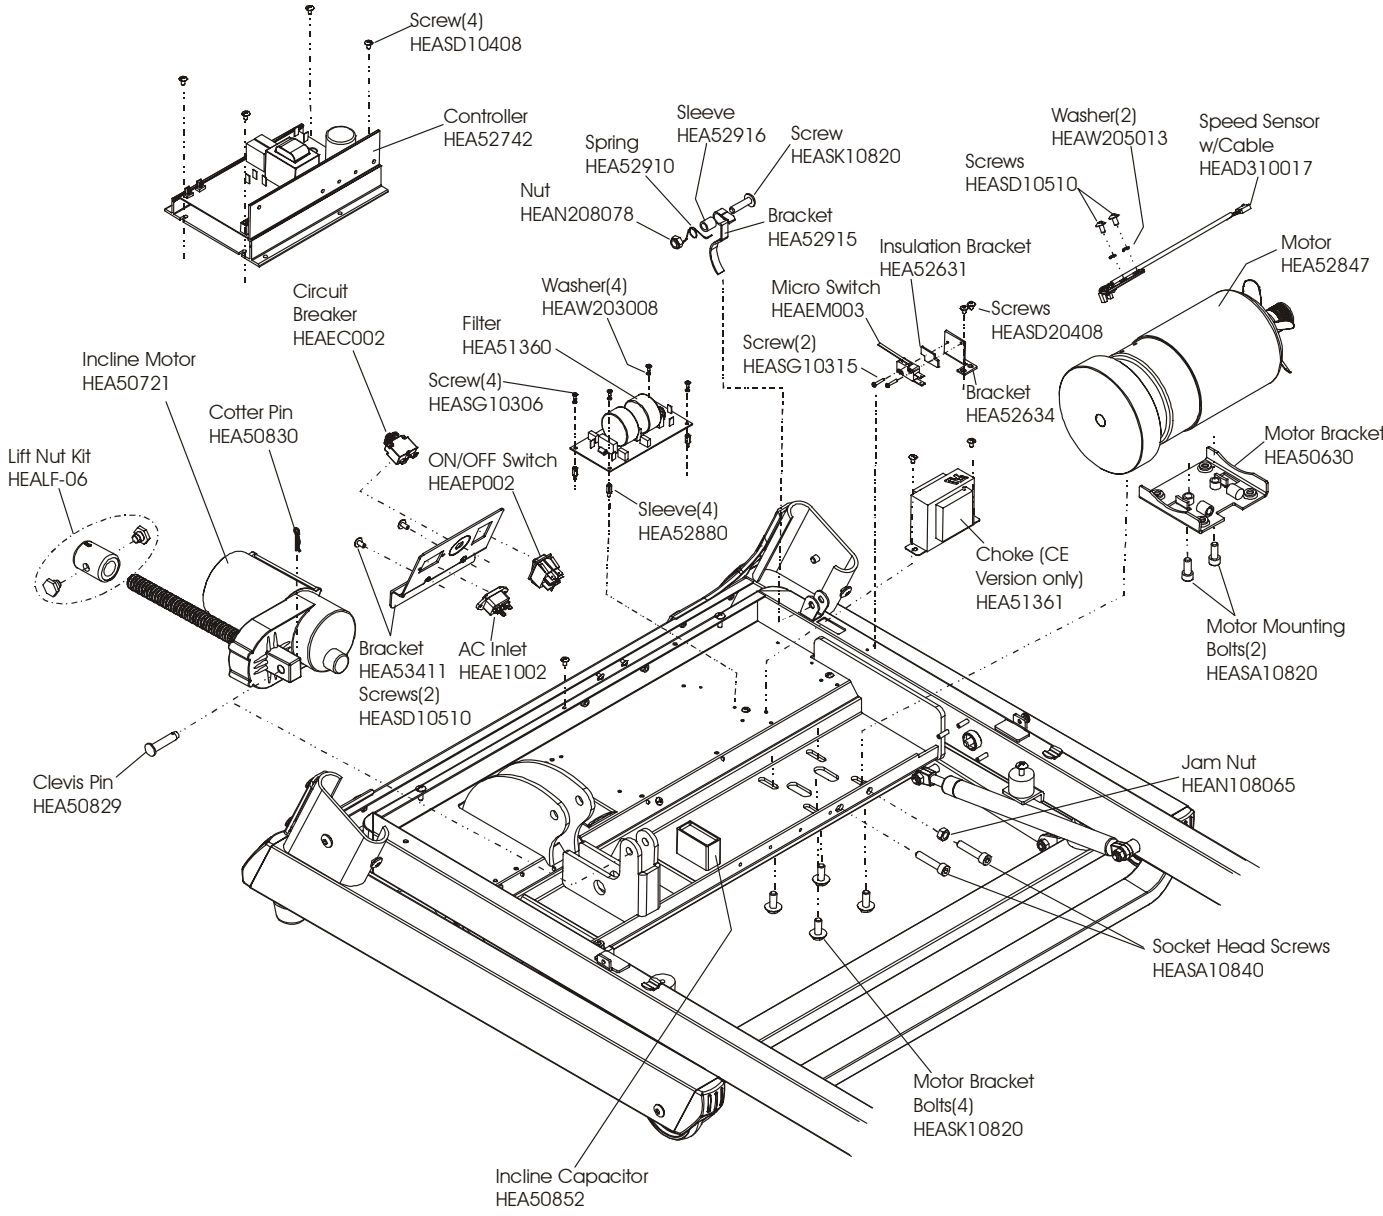

LF Sport Treadmill - TRST55-XXXX-01

Unit Assembly

Rev. 04/26/06

LF Sport Treadmill - TRST55-XXXX-01

Belt and Deck

LF Sport Treadmill - TRST55-XXXX-01

Frame Components

LF Sport Treadmill - TRST55-XXXX-01

Drive Components

LF Sport Treadmill - TRST55-XXXX-01

Base Frame

LF Sport Treadmill - TRST55-XXXX-01

Cylinder and Linkages

LF Sport Treadmill - TRST55-XXXX-01

Upright Posts

Note: Hardware Bag, HEALF-05

LF Sport Treadmill - TRST55-XXXX-01 T830 Console

Model Number	Language/ Units	Overlay	PCB	Console No Decals	Console Decals
TRST55-0000-01	Eng/Eng+Met	HEA73423	HEAD105007	HEALD-RCKM12-HS01	HEA73430 (2)
TRFT6-0000-01	Eng/Eng+Met	HEA73423	HEAD105007	HEALD-RCKM12-HS01	HEA73426 (2)
TRST55-0101-01	Ger/Met	HEAK70062	-	-	-

LF Sport Treadmill - TRST55-XXXX-01 Wiring Diagram

Description	Part Number
Power Cord ASU/CA	HEA50889-A
HEA: European Line Cord	HEA50889-B
HEA: Australian Line Cord	HEA50889-CA
HEA: UK Line Cord	HEA50889-E