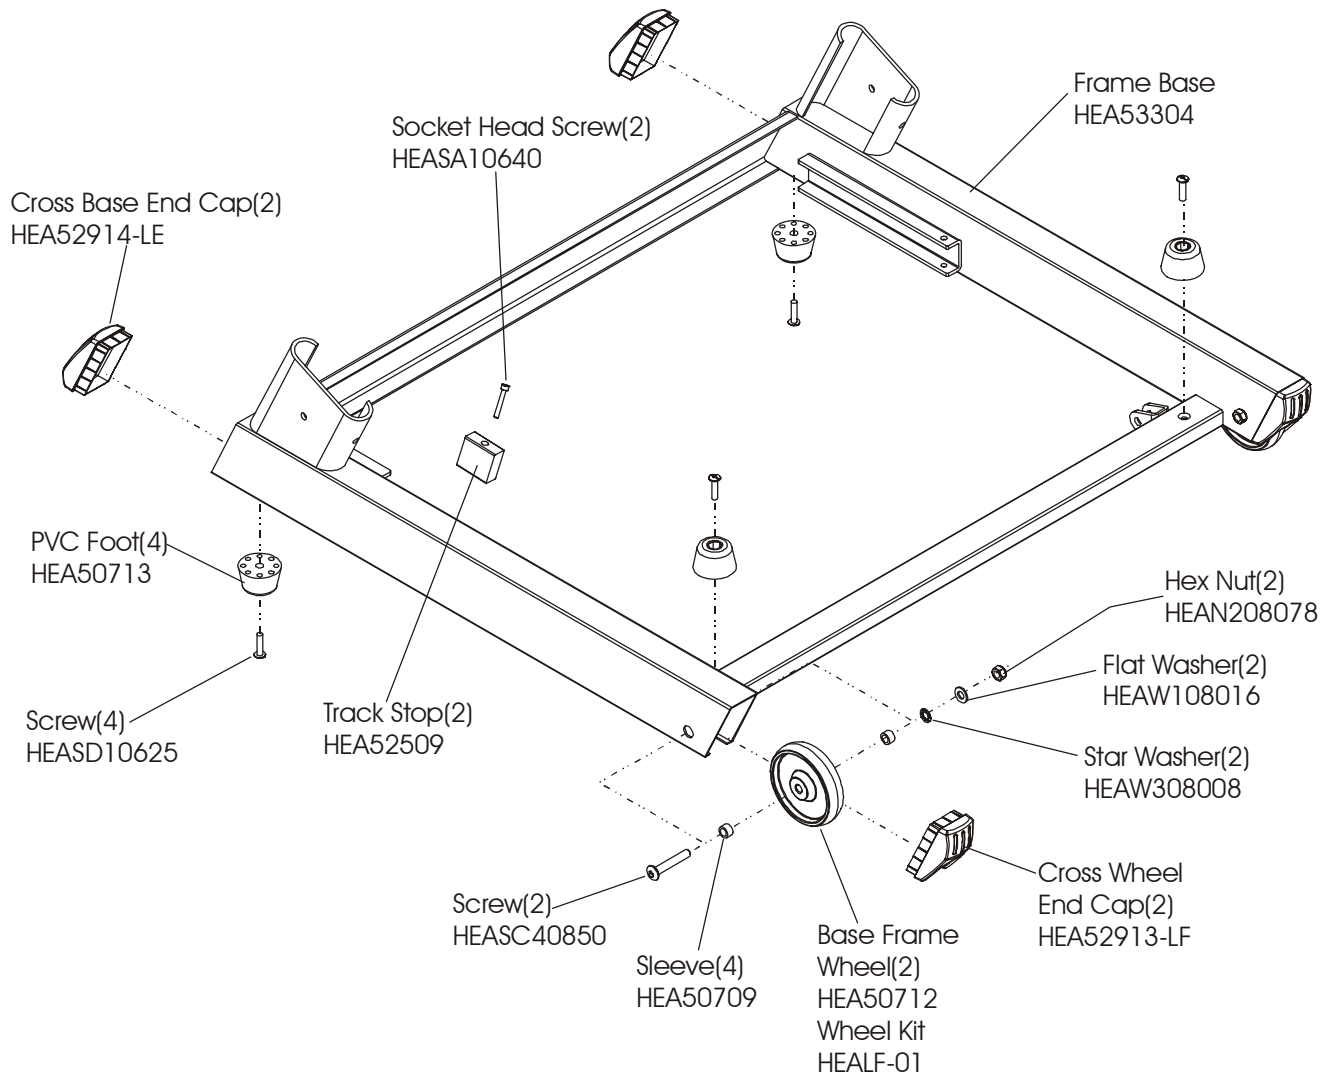

LF Sport Treadmill - TRST55-XXXX-01

Unit Assembly

Rev. 04/26/06

LF Sport Treadmill - TRST55-XXXX-01

Belt and Deck

LF Sport Treadmill - TRST55-XXXX-01

Frame Components

LF Sport Treadmill - TRST55-XXXX-01

Drive Components

LF Sport Treadmill - TRST55-XXXX-01

Base Frame

LF Sport Treadmill - TRST55-XXXX-01

Cylinder and Linkages

LF Sport Treadmill - TRST55-XXXX-01

Upright Posts

Note: Hardware Bag, HEALF-05

LF Sport Treadmill - TRST55-XXXX-01 T830 Console

Model Number	Language/ Units	Overlay	PCB	Console No Decals	Console Decals
TRST55-0000-01	Eng/Eng+Met	HEA73423	HEAD105007	HEALD-RCKM12-HS01	HEA73430 (2)
TRFT6-0000-01	Eng/Eng+Met	HEA73423	HEAD105007	HEALD-RCKM12-HS01	HEA73426 (2)
TRST55-0101-01	Ger/Met	HEAK70062	-	-	-

LF Sport Treadmill - TRST55-XXXX-01 Wiring Diagram

Description	Part Number
Power Cord ASU/CA	HEA50889-A
HEA: European Line Cord	HEA50889-B
HEA: Australian Line Cord	HEA50889-CA
HEA: UK Line Cord	HEA50889-E