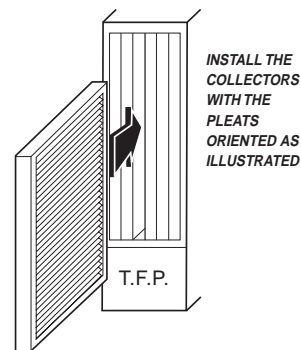

The unit has a low/off/high switch located on the backside of the unit. As each home has differences of size, occupancy, location, infiltration rates and homeowner needs, it is hard to estimate when the collectors will need to be changed. Because of the way air moves through the TFPC, the collectors are divided into 3 separate sections. Collectors 1&2, then 3&4 and then 5&6. Collectors 1&2 will probably need to be replaced before the others, then 3&4 and so on. You may want to change 1&2 again before 3&4 or 5&6. Some discoloration of the collector medium can be expected and when loose dust falls from the collector, it is time to replace it. Turn the TFPC off, take off the cover, undoing the four latches, and slide out the collectors to check build up and do an annual inspection of the overall unit. Before replacing any collectors, vacuum any dust inside the cabinet or surrounding area. When replacing the collectors, make sure the pleats are oriented as shown below. Put the cover back on and restart the TFPC. When new collectors are required, call your *AIRFLOW* dealer.

Your new *AIRFLOW* TFPC Console Air Cleaner carries our 5 year warranty on all replacement parts except the collectors.

511 McCormick Blvd.
London, Ontario N5W 4C8
T (519) 457-1904
F (519) 457-1676
Email: nutech@lifebreath.com

270 Regency Ridge, Suite 210
Dayton, Ohio 45459
T (937) 439-6676
F (937) 439-6685
Website: www.lifebreath.com