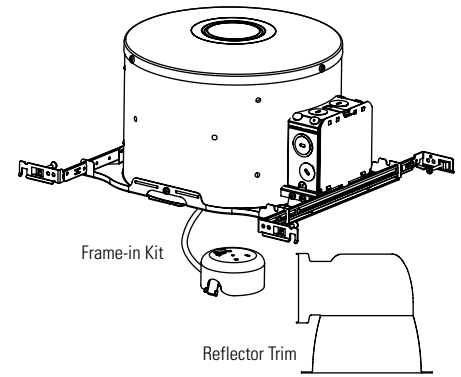

LIGHTOLIER® Performance Recessed CFL Downlighting **1001FDIC**

Page 1 of 1

5" Aperture, 1 Light, Compact Fluorescent, IC AirSeal®, Dimming, Frame-In Kit

Complete Fixture consists of Frame-In Kit and Reflector Trim. Select each separately.

Uniframe™ Frame-In Kit	Uniframe™ Compact Fluorescent Performance Series Reflector Trims					
	Horizontal Open	Horizontal Wall Wash - Single	Horizontal Wet Location Lensed / Diffused		Horizontal Cross Blade	
1001FDICMX1** (Advance Mark10 – 120v) 26w Triple GX24q-3 Base 120v – 0.26amp max 1001FDICMX2** (Advance Mark10 – 277v) 26w Triple GX24q-3 Base 277v – 0.11amp max	1001HCL 1001HCD 1001HWH	1001HCLSW 1001HCDSW 1001HWHSW	Clear Lens 1001HCLC 1001HCDC 1001HWHC Opal Lens 1001HCLO 1001HCDO 1001HWHO	1001HCLF 1001HCDF 1001HWHF	1001HACB 1001HWHCB	
Universal Series Reflector Trims (Reference Trim Spec Sheet for Recommended Lamping)						
	Cone		Satin Cone	Baffle	Wall Wash	Wet Location
	1012*	1071	1008*	1005*	1035	1024
	1013*	1045	1010*	1005BNM	1035WH	1078
	1013BK*	1046		1005WH	1085	
	1013WH	1046CD		1076	1095	
	1013CD*			1076WH	1096	
					1096CD	

**Add N to catalog number for preset nails.

*Add NM suffix to catalog number for Natural Metal flange and finish.

Features

1. **Housing:** .028" (#21ga.) aluminum. UL listed for direct contact with thermal insulation. AirSeal® housing minimizes air leakage to less than 2 CFM at 1.57 PSF (or 75pa), which complies with Model Energy Code (Section 602.3.3) and Washington State Energy Code (Section 502.4) and reduces heat loss and condensation in ceiling. Access door for inspection of junction box.
2. **Mounting Frame:** .032 (#22 ga.) galvanized steel. Accommodates ceilings up to 1 1/2" thick. 3/8" deep integral lip. Locks into position along length of mounting bars with locking screw and bendable slot. Four slots are positioned 90° apart to simplify alignment. Push-in/twist-out roto-clips hold reflector flush to ceiling.
3. **Junction Box:** 2" X 4" X 3 1/2" (22 cu. in.) .032" (#22 ga.) galvanized steel. UL listed for maximum of 8 (#12 ga.) 90°C through branch circuit conductors.
4. **Mounting Bars:** .059" (#16 ga.) galvanized steel. Bars pivot for easy attachment and wire-in below ceiling line. Bars extend to accommodate 16" to 24" O.C. joist spacing. Bars can accommodate 12" O.C joist spacing after a slight field modification (see Instruction Sheet). Features integral self tapping phillips screws for secure attachment to wood or metal construction. Attaches to T-bar ceilings without the need of accessories.
5. **Ballast:** Mounted inside housing. 120V or 277V UL Listed Electronic Dimming Ballast, end of lamp life protection, class "P" thermally protected, class "A" sound rating.
6. **Socket:** Four-pin base, molded thermoplastic socket, prewired with No. 18 AWM leads to ballast.
7. **Socket Housing:** .036" (#20ga.) Galvanized Steel housing attaches to reflector trim by spring clip for precise optic alignment.

Options & Accessories

- **Extra-Thick Ceiling**
- **Mounting Ring: 1967B** - 1 1/4" to 2" thick ceilings

Labels

cULus Listed (Type I.C., Suitable for Damp Location), I.B.E.W.