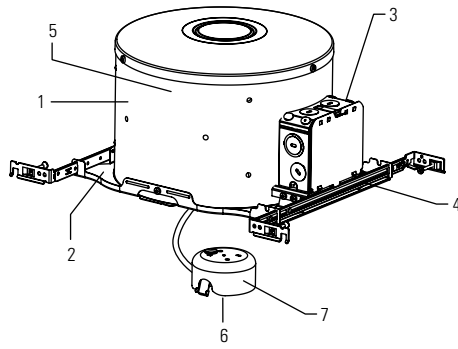

LIGHTOLIER® Performance Recessed CFL Downlighting **1001FDIC**

Page 1 of 1

5" Aperture, 1 Light, Compact Fluorescent, IC AirSeal®, Dimming, Frame-In Kit

Complete Fixture consists of Frame-In Kit and Reflector Trim. Select each separately.

Uniframe™ Frame-In Kit	Uniframe™ Compact Fluorescent Performance Series Reflector Trims					
	Horizontal Open	Horizontal Wall Wash - Single	Horizontal Wet Location Lensed / Diffused		Horizontal Cross Blade	
1001FDICMX1** (Advance Mark10 – 120v) 26w Triple GX24q-3 Base 120v – 0.26amp max 1001FDICMX2** (Advance Mark10 – 277v) 26w Triple GX24q-3 Base 277v – 0.11amp max	1001HCL 1001HCD 1001HWH	1001HCLSW 1001HCDSW 1001HWHSW	Clear Lens 1001HCLC 1001HCDC 1001HWHC Opal Lens 1001HCLO 1001HCDO 1001HWHO	1001HCLF 1001HCDF 1001HWHF	1001HACB 1001HWHCB	
Universal Series Reflector Trims (Reference Trim Spec Sheet for Recommended Lamping)						
	Cone		Satin Cone	Baffle	Wall Wash	Wet Location
	1012*	1071	1008*	1005*	1035	1024
	1013*	1045	1010*	1005BNM	1035WH	1078
	1013BK*	1046		1005WH	1085	
	1013WH	1046CD		1076	1095	
	1013CD*			1076WH	1096	
					1096CD	

**Add N to catalog number for preset nails.

*Add NM suffix to catalog number for Natural Metal flange and finish.

Features

1. **Housing:** .028" (#21ga.) aluminum. UL listed for direct contact with thermal insulation. AirSeal® housing minimizes air leakage to less than 2 CFM at 1.57 PSF (or 75pa), which complies with Model Energy Code (Section 602.3.3) and Washington State Energy Code (Section 502.4) and reduces heat loss and condensation in ceiling. Access door for inspection of junction box.
2. **Mounting Frame:** .032 (#22 ga.) galvanized steel. Accommodates ceilings up to 1 1/2" thick. 3/8" deep integral lip. Locks into position along length of mounting bars with locking screw and bendable slot. Four slots are positioned 90° apart to simplify alignment. Push-in/twist-out roto-clips hold reflector flush to ceiling.
3. **Junction Box:** 2" X 4" X 3 1/2" (22 cu. in.) .032" (#22 ga.) galvanized steel. UL listed for maximum of 8 (#12 ga.) 90°C through branch circuit conductors.
4. **Mounting Bars:** .059" (#16 ga.) galvanized steel. Bars pivot for easy attachment and wire-in below ceiling line. Bars extend to accommodate 16" to 24" O.C. joist spacing. Bars can accommodate 12" O.C joist spacing after a slight field modification (see Instruction Sheet). Features integral self tapping phillips screws for secure attachment to wood or metal construction. Attaches to T-bar ceilings without the need of accessories.
5. **Ballast:** Mounted inside housing. 120V or 277V UL Listed Electronic Dimming Ballast, end of lamp life protection, class "P" thermally protected, class "A" sound rating.
6. **Socket:** Four-pin base, molded thermoplastic socket, prewired with No. 18 AWM leads to ballast.
7. **Socket Housing:** .036" (#20ga.) Galvanized Steel housing attaches to reflector trim by spring clip for precise optic alignment.

Options & Accessories

- **Extra-Thick Ceiling**
- **Mounting Ring: 1967B** - 1 1/4" to 2" thick ceilings

Labels

cULus Listed (Type I.C., Suitable for Damp Location), I.B.E.W.