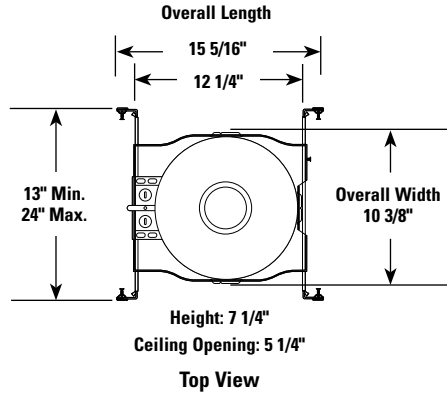

LIGHTOLIER® Performance Recessed CFL Downlighting **1001FDIC**

Page 1 of 1

5" Aperture, 1 Light, Compact Fluorescent, IC AirSeal®, Dimming, Frame-In Kit

Complete Fixture consists of Frame-In Kit and Reflector Trim. Select each separately.

Uniframe™ Frame-In Kit	Uniframe™ Compact Fluorescent Performance Series Reflector Trims					
	Horizontal Open	Horizontal Wall Wash - Single	Horizontal Wet Location Lensed / Diffused		Horizontal Cross Blade	
1001FDICMX1** (Advance Mark10 – 120v) 26w Triple GX24q-3 Base 120v – 0.26amp max 1001FDICMX2** (Advance Mark10 – 277v) 26w Triple GX24q-3 Base 277v – 0.11amp max	1001HCL 1001HCD 1001HWH	1001HCLSW 1001HCDSW 1001HWHSW	Clear Lens 1001HCLC 1001HCDC 1001HWHC Opal Lens 1001HCLO 1001HCDO 1001HWHO	1001HCLF 1001HCDF 1001HWHF	1001HACB 1001HWHCB	
Universal Series Reflector Trims (Reference Trim Spec Sheet for Recommended Lamping)						
	Cone		Satin Cone	Baffle	Wall Wash	Wet Location
	1012*	1071	1008*	1005*	1035	1024
	1013*	1045	1010*	1005BNM	1035WH	1078
	1013BK*	1046		1005WH	1085	
	1013WH	1046CD		1076	1095	
	1013CD*			1076WH	1096	
					1096CD	

**Add N to catalog number for preset nails.

*Add NM suffix to catalog number for Natural Metal flange and finish.

Features

1. **Housing:** .028" (#21ga.) aluminum. UL listed for direct contact with thermal insulation. AirSeal® housing minimizes air leakage to less than 2 CFM at 1.57 PSF (or 75pa), which complies with Model Energy Code (Section 602.3.3) and Washington State Energy Code (Section 502.4) and reduces heat loss and condensation in ceiling. Access door for inspection of junction box.
2. **Mounting Frame:** .032 (#22 ga.) galvanized steel. Accommodates ceilings up to 1 1/2" thick. 3/8" deep integral lip. Locks into position along length of mounting bars with locking screw and bendable slot. Four slots are positioned 90° apart to simplify alignment. Push-in/twist-out roto-clips hold reflector flush to ceiling.
3. **Junction Box:** 2" X 4" X 3 1/2" (22 cu. in.) .032" (#22 ga.) galvanized steel. UL listed for maximum of 8 (#12 ga.) 90°C through branch circuit conductors.
4. **Mounting Bars:** .059" (#16 ga.) galvanized steel. Bars pivot for easy attachment and wire-in below ceiling line. Bars extend to accommodate 16" to 24" O.C. joist spacing. Bars can accommodate 12" O.C joist spacing after a slight field modification (see Instruction Sheet). Features integral self tapping phillips screws for secure attachment to wood or metal construction. Attaches to T-bar ceilings without the need of accessories.
5. **Ballast:** Mounted inside housing. 120V or 277V UL Listed Electronic Dimming Ballast, end of lamp life protection, class "P" thermally protected, class "A" sound rating.
6. **Socket:** Four-pin base, molded thermoplastic socket, prewired with No. 18 AWM leads to ballast.
7. **Socket Housing:** .036" (#20ga.) Galvanized Steel housing attaches to reflector trim by spring clip for precise optic alignment.

Options & Accessories

- **Extra-Thick Ceiling**
- **Mounting Ring: 1967B** - 1 1/4" to 2" thick ceilings

Labels

cULus Listed (Type I.C., Suitable for Damp Location), I.B.E.W.