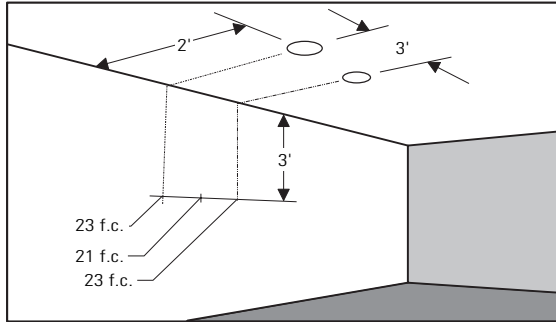

Lighting Data

Footcandles On Wall: Multiple Units

EXAMPLE: 26w with multiple clear reflector units located 2' from wall and spaced 3' on center, the illumination on the wall 3' down from ceiling will be 23 f.c. beneath units and 21 f.c. between units.

26 Watt Triple Tube Lamp

2' From Wall-2' On Center   2' From Wall-3' On Center

Distance From Ceiling in Feet	2' On Center			
	1'	29	27	29
	2'	43	43	43
	3'	33	33	33
	4'	24	25	24
	5'	17	18	17
	6'	12	13	12
	7'	9	9	9
	8'	7	7	7
	9'	5	5	5

Distance From Ceiling in Feet	3' On Center			
	1'	23	16	23
	2'	27	29	27
	3'	23	21	23
	4'	17	17	17
	5'	12	12	12
	6'	9	9	9
	7'	7	7	7
	8'	5	5	5
	9'	4	4	4

13 Watt Quad Tube Lamp

2' From Wall-2' On Center   2' From Wall-3' On Center

Distance From Ceiling in Feet	2' On Center			
	1'	13	12	13
	2'	19	19	19
	3'	16	16	16
	4'	12	12	12
	5'	8	8	8
	6'	6	6	6
	7'	4	4	4
	8'	3	3	3
	9'	2	2	2

Distance From Ceiling in Feet	3' On Center			
	1'	11	7	11
	2'	12	13	12
	3'	11	11	11
	4'	8	8	8
	5'	6	6	6
	6'	4	4	4
	7'	3	3	3
	8'	2	2	2
	9'	1	1	1

18 Watt Triple Tube Lamp

2' From Wall-2' On Center   2' From Wall-3' On Center

Distance From Ceiling in Feet	2' On Center			
	1'	27	26	27
	2'	41	42	41
	3'	32	33	32
	4'	23	23	23
	5'	16	17	16
	6'	11	12	11
	7'	8	8	8
	8'	6	6	6
	9'	5	5	5

Distance From Ceiling in Feet	3' On Center			
	1'	22	16	22
	2'	26	27	26
	3'	22	21	22
	4'	16	16	16
	5'	12	12	12
	6'	9	9	9
	7'	7	7	7
	8'	5	5	5
	9'	4	4	4

Footcandle values are initial, rounded off and based on minimum of six units.

Job Information   Type:

631 Airport Road, Fall River, MA 02720 • (508) 679-8131 • Fax (508) 674-4710
We reserve the right to change details of design, materials and finish.
www.lightolier.com © 2008 Philips Group • C0808