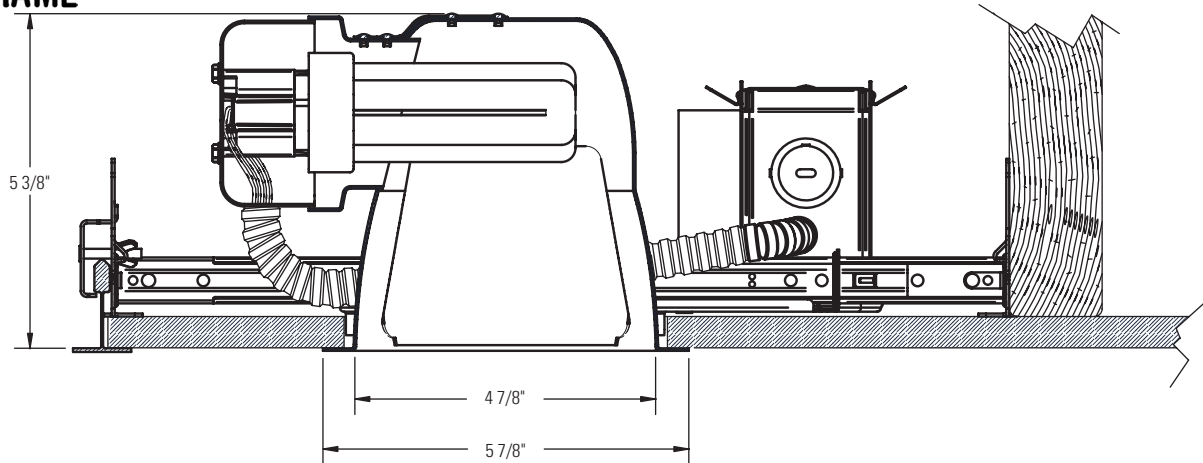

# LIGHTOLIER® Performance Recessed CFL Downlighting **1001HSW**

Page 1 of 2

5" Aperture Horizontal Wall Wash, Compact Fluor., Performance Series, Reflector Trim

Complete Fixture consists of Frame-In Kit and Reflector Trim. Select each separately.