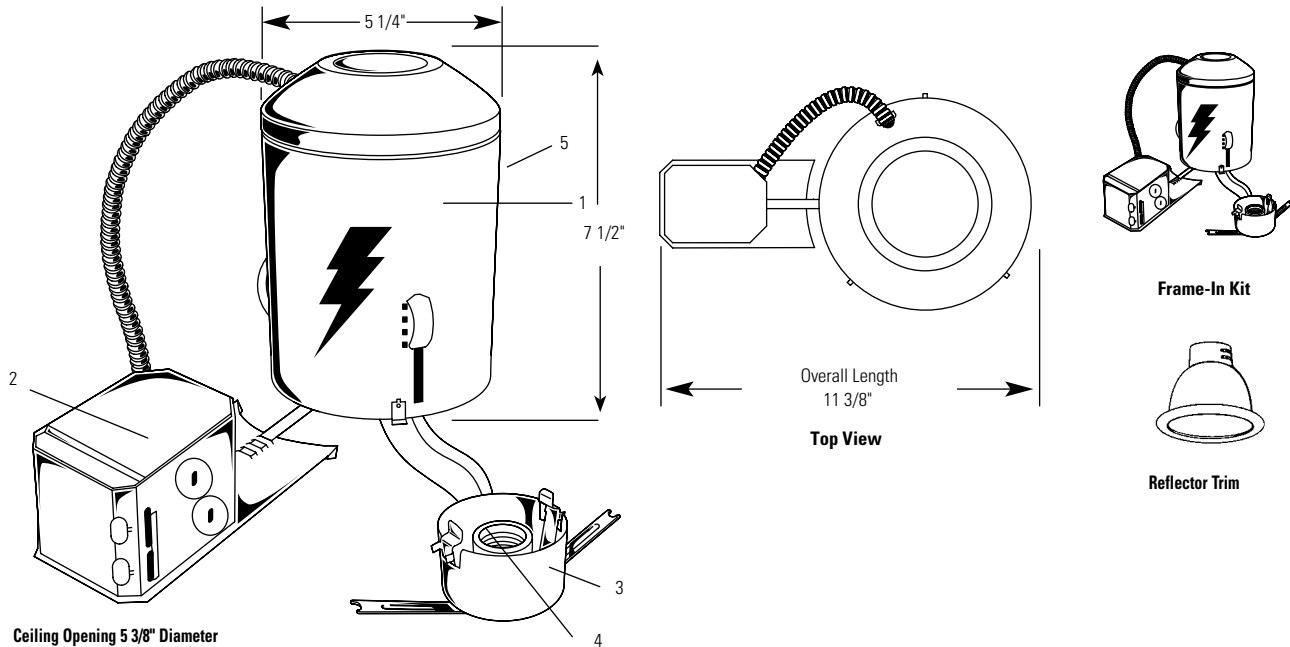

Lytecaster® Recessed Downlighting **1004ICR**

Page 1 of 1

5" Aperture **Lyte™** Incandescent Convertible IC/Non-IC Remodeler Frame-In Kit

Ceiling Opening 5 3/8" Diameter

5" Aperture: Complete Fixture consists of Reflector Trim & Frame-In Kit. Select each separately.

Frame-In Kit	Reflector Trims — See Individual Reflector Trim Specification Sheets									
	Open Downlight					Adjustable		Enclosed Diffuser	Open Wet Location	Wall Washer
Reflector	Cone	Satin Cone	Baffles	Basic White	Eyeball					
1004ICR	1045	1012	1008	1005	1071	1022	1021*	1081CD	1085*	
	1046	1012NM	1008NM	1005NM		1022WH	1024*	1081WH		
	1046CD	1013	1010	1005BNM		1082	1177LX			
		1013BK	1010NM	1005WH		1088	1178LX			
		1013WH		1076		1088GW	1090*			
		1013NM		1076WH		1088WH				
		1013CD								
		1013BKNM								
		1013CDNM								

* For Non-IC applications only.

Features

- Housing:** .032 (#20 ga.) Aluminum. U.L. listed convertible IC/NON-IC. Integral retaining spring secures housing to ceilings up to 2" thick. Removable for access to junction box and ceiling plenum.
- Junction Box:** 2 1/2" X 2 1/2" X 3 1/2" (21 cu. in.) .032 (#22 ga.) galvanized steel. U.L. listed for 90°C supply wire. Integral cable clamps permit attachment of non-metallic (#12 or #14 ga.) Romex® cable without tools or additional connectors.
- Socket Housing:** Impact extruded aluminum or galvanized steel. Attached trim retaining spring secures trim to any height on housing wall.
- Socket:** Porcelain medium base; nickel plated screw shell. Pre-wired with #18 ga. SF1 (300 VOLT 200°C) leads to junction box.
- Thermal Protector:** Meets NEC and U.L. requirements. Located inside housing.