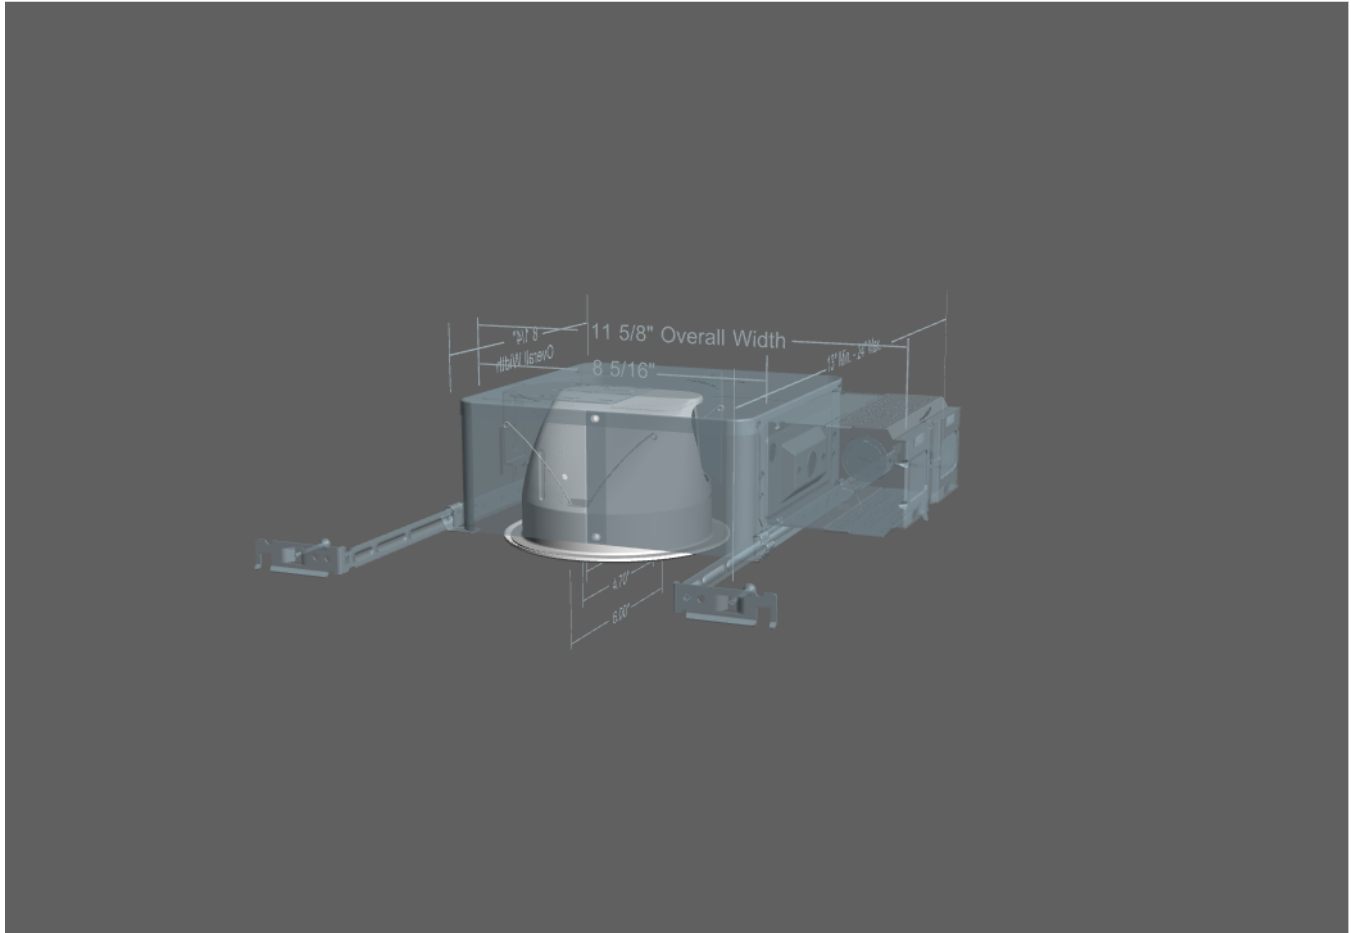

5" Round Horizontal Lensed Slope/Wall Wash, CFL, Reflector Trim

### 3 Dimensional Supplement

For complete details please see specification sheet

Click on the image below to launch the Acrobat 3D toolbar. Once the toolbar appears make a selection and begin exploring the three-dimensional model.

Adobe Reader 7.0 or above is required to fully utilize Lightolier's 3D PDF file. You can download the latest free Adobe Reader at [www.adobe.com](http://www.adobe.com).

**Complete Fixture consists of Frame-In Kit and Reflector Trim. Select each separately.**  
**Xceed Compact Fluorescent Lensed Round Reflector Trims**

- 

Slope/Wall Washer  
**1050RNSLWWB**  
 White Baffle with White Flange
- 

**1050RNSLWCDW**  
 Clear Diffuse with White Flange
- 

**1050RNSLWCDP**  
 Clear Diffuse with Clear Diffuse Flange
- 

**1050RNSLWWDW**  
 Warm Diffuse with White Flange
- 