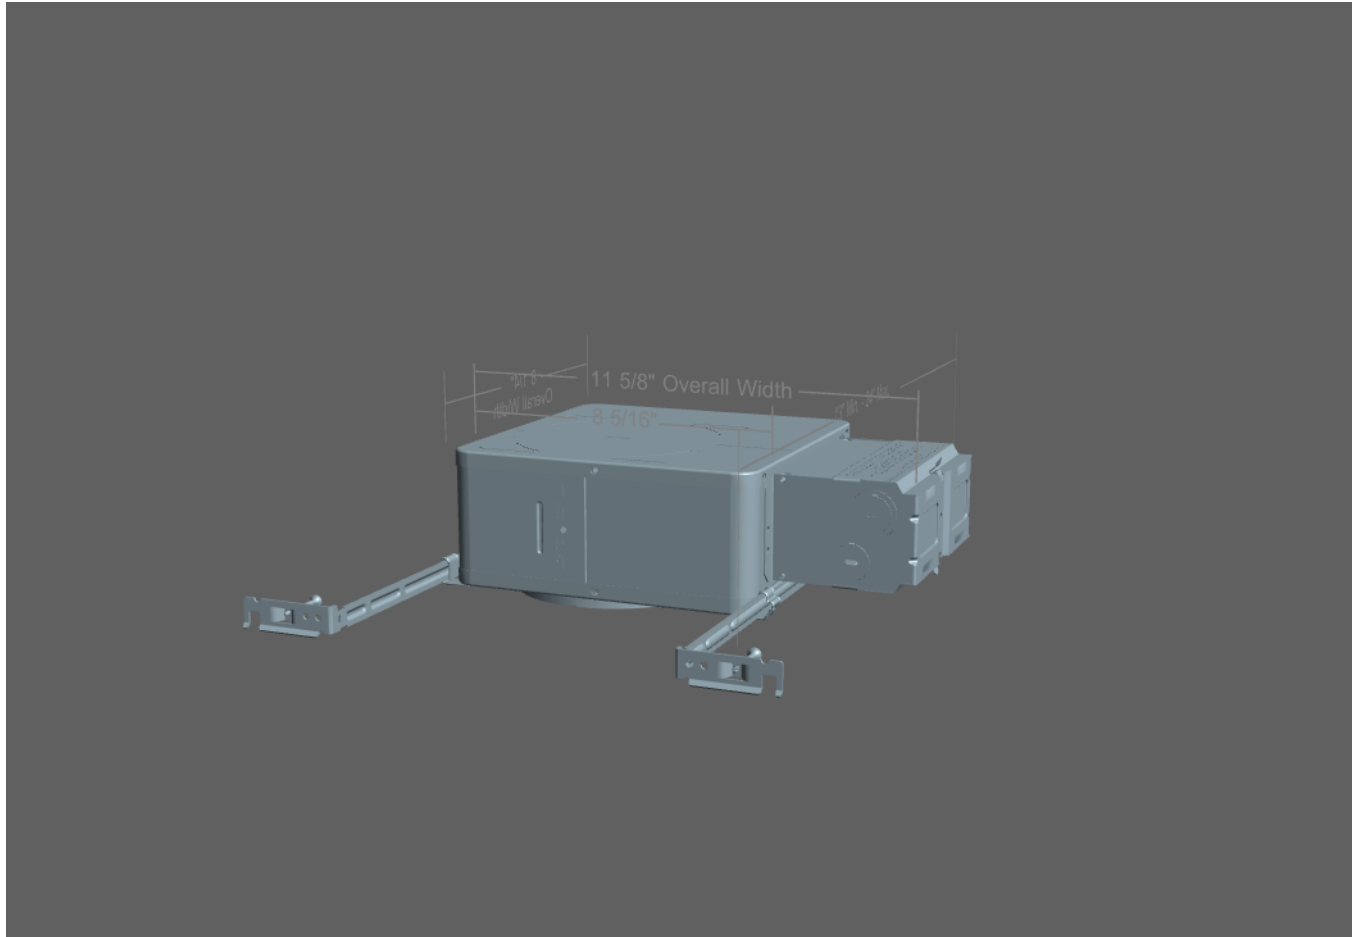

5" Round, 1 Lt., CFL, Low-Profile IC Airseal® Energy Star® FIK

3 Dimensional Supplement

For complete details please see specification sheet

Click on the image below to launch the Acrobat 3D toolbar. Once the toolbar appears make a selection and begin exploring the three-dimensional model.

Adobe Reader 7.0 or above is required to fully utilize Lightolier's 3D PDF file. You can download the latest free Adobe Reader at www.adobe.com.

Complete Fixture consists of Frame-In Kit and Reflector Trim. Select each separately.

Xceed Compact Fluorescent Lensed Round Reflector Trims

	Downlight	Slope/Wall Washer
	1050RNDLWB White Baffle with White Flange	1050RNSLWWB
	1050RNDLCDW Clear Diffuse with White Flange	1050RNSLWCDW
	1050RNDLCDP Clear Diffuse with Clear Diffuse Flange	1050RNSLWCDP
	1050RNDLWDW Warm Diffuse with White Flange	1050RNSLWWDW
	1050RNDLWDP Warm Diffuse with Warm Diffuse Flange	1050RNSLWWDW

Compatible Xceed Frame-In Kits (See Individual Frame-In Kit Specification Sheets)

Catalog No.	Installation Type	Lamping
1050RN13ES*	IC Airseal® 120v	13w Triple
1050RN18ES*	IC Airseal® 120v	18w Triple
1050RN26ES*	IC Airseal® 120v	26w Triple