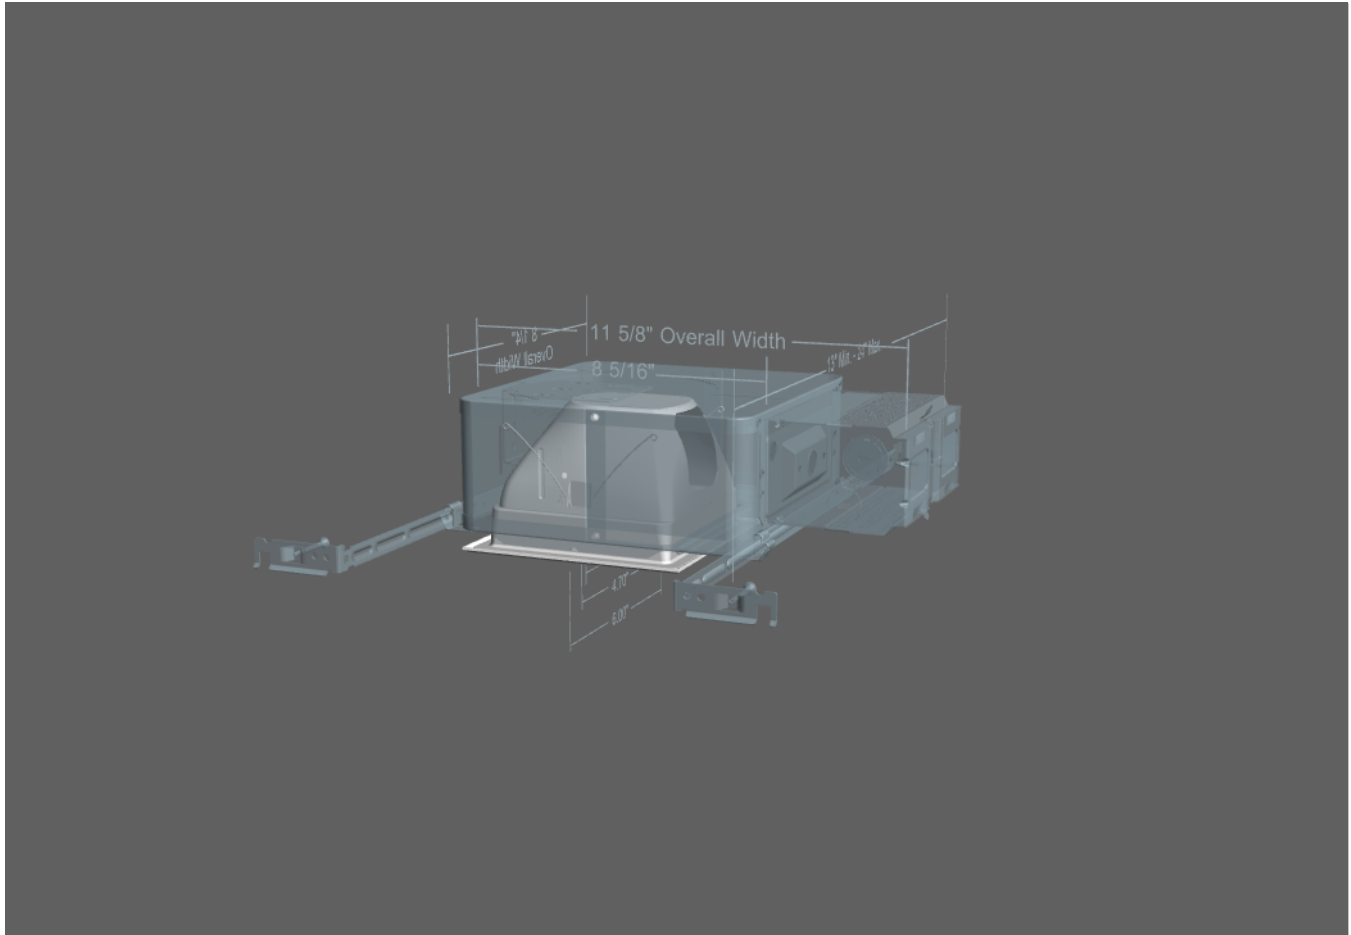

5" Square Horizontal Lensed, CFL, Reflector Trim

### 3 Dimensional Supplement

For complete details please see specification sheet

Click on the image below to launch the Acrobat 3D toolbar. Once the toolbar appears make a selection and begin exploring the three-dimensional model.

Adobe Reader 7.0 or above is required to fully utilize Lightolier's 3D PDF file. You can download the latest free Adobe Reader at [www.adobe.com](http://www.adobe.com).

**Complete Fixture consists of Frame-In Kit and Reflector Trim. Select each separately.**  
**Xceed Compact Fluorescent Lensed Square Reflector Trims**