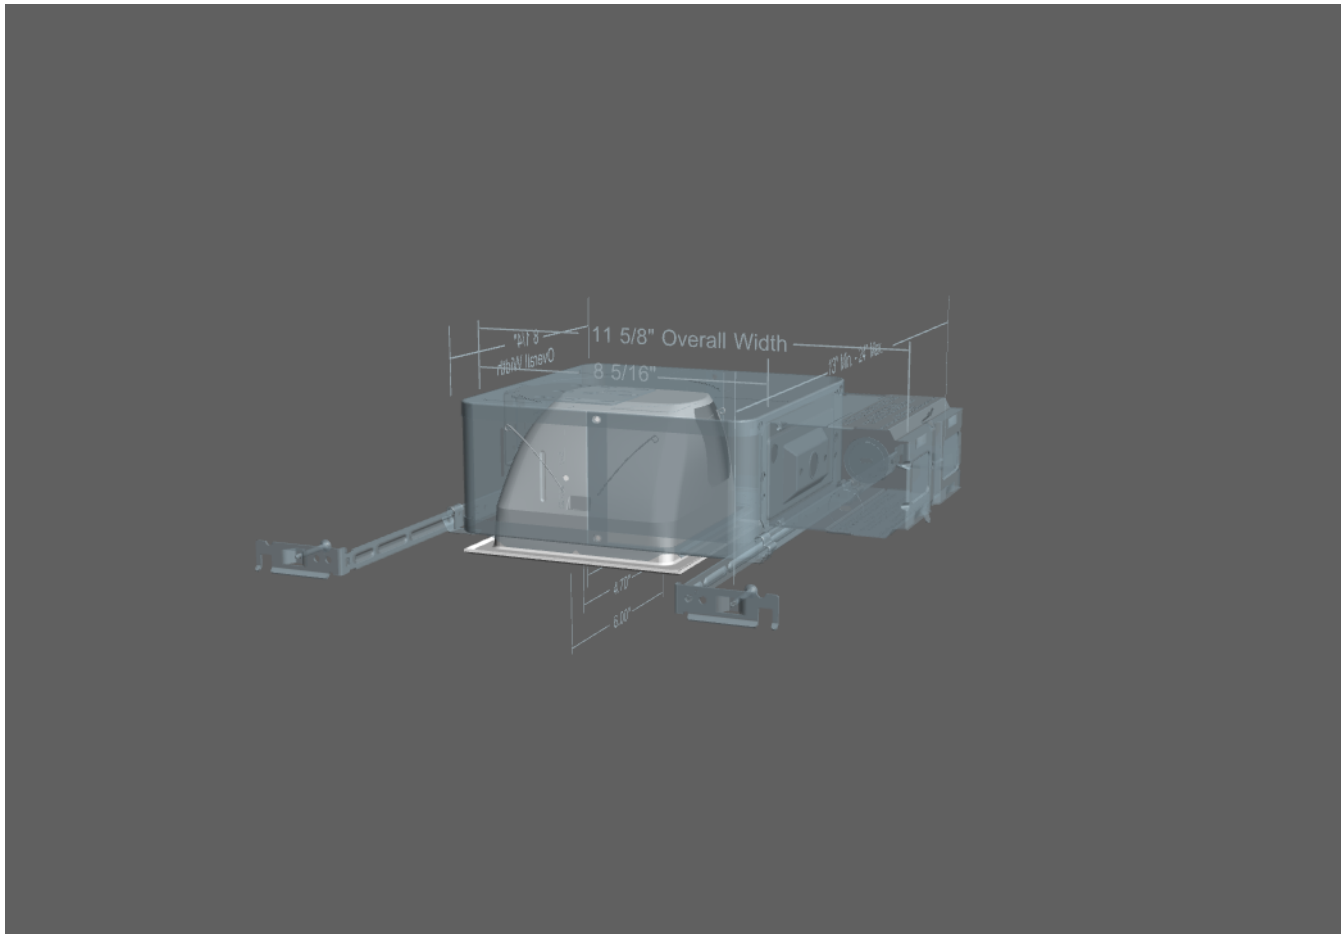

#### 3 Dimensional Supplement

For complete details please see specification sheet

Click on the image below to launch the Acrobat 3D toolbar. Once the toolbar appears make a selection and begin exploring the three-dimensional model.

Adobe Reader 7.0 or above is required to fully utilize Lightolier's 3D PDF file. You can download the latest free Adobe Reader at [www.adobe.com](http://www.adobe.com).

**Complete Fixture consists of Frame-In Kit and Reflector Trim. Select each separately.**

#### Xceed Compact Fluorescent Lensed Square Reflector Trims

- 

Slope Ceiling/Wall Washer  
**1050SQSLWWB**  
 White Baffle with White Flange
- 

**1050SQSLWCDW**  
 Clear Diffuse with White Flange
- 

**1050SQSLWCDP**  
 Clear Diffuse with Clear Diffuse Flange
- 

**1050SQSLWWDW**  
 Warm Diffuse with White Flange
- 

**1050SQSLWWDW**  
 Warm Diffuse with Warm Diffuse Flange

Compatible Xceed Frame-In Kits (See Individual Frame-In Kit Specification Sheets)		
Catalog No.	Installation Type	Lamping
<b>1050SQ13ES*</b>	IC Airseal® 120v	13w Triple
<b>1050SQ18ES*</b>	IC Airseal® 120v	18w Triple
<b>1050SQ26ES*</b>	IC Airseal® 120v	26w Triple
<b>1050DSQ26ES*</b>	IC Airseal® Energy Star® Dimming 120V	26w Triple