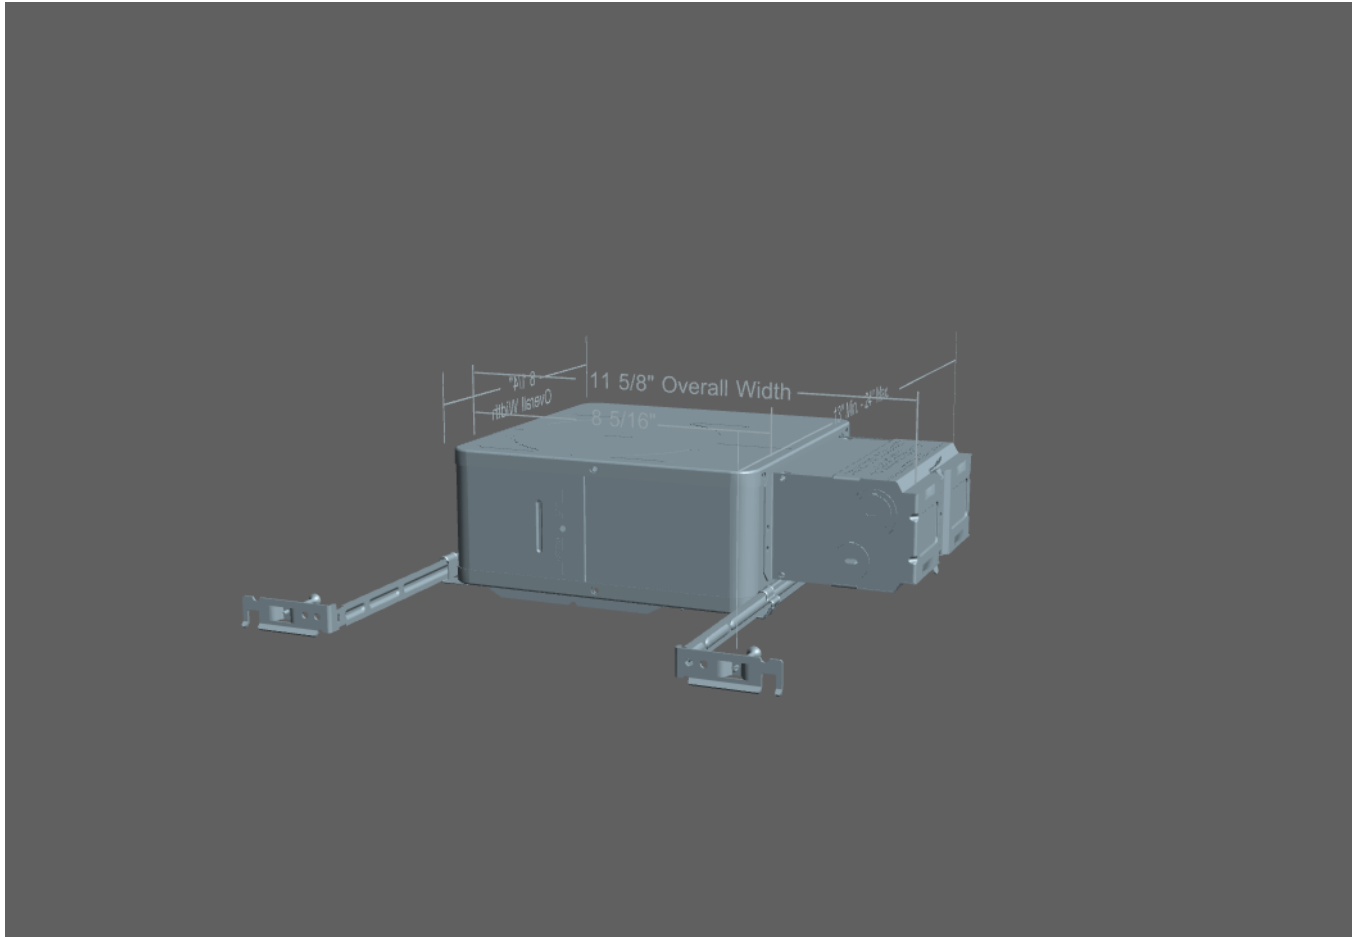

5" Square, 1 Lt., CFL, Low-Profile IC Airseal® Energy Star® FIK

3 Dimensional Supplement

For complete details please see specification sheet

Click on the image below to launch the Acrobat 3D toolbar. Once the toolbar appears make a selection and begin exploring the three-dimensional model.

Adobe Reader 7.0 or above is required to fully utilize Lightolier's 3D PDF file. You can download the latest free Adobe Reader at www.adobe.com.

Complete Fixture consists of Frame-In Kit and Reflector Trim. Select each separately.
Xceed Compact Fluorescent Lensed Square Reflector Trims

Downlight	Slope/Wall Washer
1050SQDLWB	1050SQSLWWB
White Baffle with White Flange	

1050SQDLCDW	1050SQSLWCDW
Clear Diffuse with White Flange	

1050SQDLCDP	1050SQSLWCDP
Clear Diffuse with Clear Diffuse Flange	

Catalog No.	Installation Type	Lamping
1050SQ13ES*	IC Airseal® 120v	13w Triple
1050SQ18ES*	IC Airseal® 120v	18w Triple
1050SQ26ES*	IC Airseal® 120v	26w Triple

*All frames come standard with preset mounting screws and a 2700K lamp. Models are available with preset nails and/or a 3500K lamp. (13ES = 2700K only). Simply add an N and/or 35 to the end of the model number for those options.