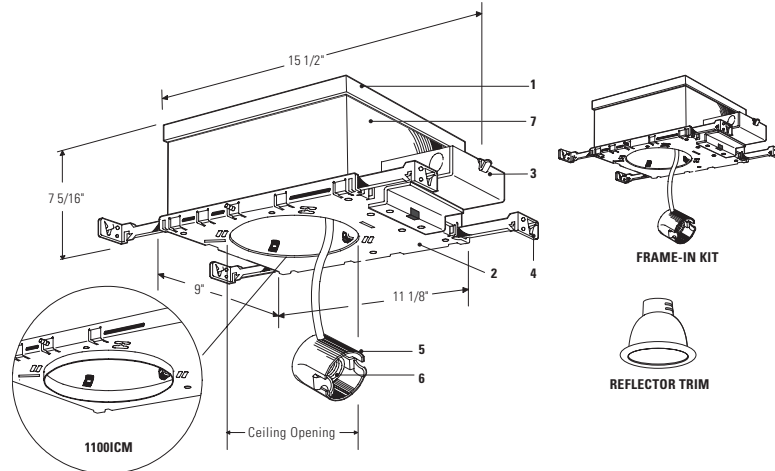

LIGHTOLIER® Lytecaster® Recessed Downlighting **1100IC**

Page 1 of 1

6 3/4" Aperture Incandescent Insulated Ceiling Frame-In Kit

Complete Fixture consists of Reflector Trim & Frame-In Kit. Select each separately.

Frame-In Kit	Reflector Trims — See Individual Reflector Trim Specification Sheets										
	Open Downlight					Adjustable			Enclosed Diffuser	Wall Washer	
Reflector	Satin Cone	Sloped Ceiling	Baffles	Basic White	Cross Blade	Recessed Line Volt.	Recessed Low Volt.				
1100IC	1143	1108†	1131	1105	1170M1	1132	1129†	1155	1121	1185	
	1144	1110†	1131WH	1105WH	1171		1129CD†	1155WH	1124		1186
1100ICM 3/8" Integral Plaster Lip	1144CD		1131GD	1175			1129WH	1158	1126	1186WH	
			1131CL	1176			1129CL†	1160	1128		
			1131BK	1176WH			1129GD†	1161	1134		
			1133	1179M1			1129BK†	1161WH	1177SH		
			1133WH	1179WH				1163	1178SH		
			1133GD					1164	1190		
			1133CL								
			1133BK								
			1154								
	Cone:						Eyeball:		Open Wet:		
	1112†						1122		1184WH		
	1113†						1122WH		1184CD		
	1113BK†						1123				
	1113CD†						1123WH				
	1113WH						1182				

†Add NM to catalog number for Natural Metal flange finish.

Features

1. **Housing:** 0.026" (#20 ga.) galvanized steel. U.L. listed for direct contact with thermal insulation. Access door for inspection of junction box.
2. **Mounting Frame:** 0.036" (#20 ga.) galvanized steel. Accommodates all ceilings up to 1" thick. ICM version has 3/8" deep integral lip. Four slots are positioned 90° apart to simplify alignment. Push-in/twist-out rotoclips hold reflector flush to ceiling.
3. **Junction Box:** 2" x 4" x 4", 0.063" (#14 ga.) galvanized steel. U.L. listed for, maximum of 6 No. 12 ga., 90°C through branch circuit conductors. Quick release "L" shaped cover for outside access to wiring. Access door inside of housing allows easy inspection of wiring without removal of housing. Integral cable clamps permit attachment of nonmetallic Romex® or armored cable without the need for additional connectors.
4. **Mounting Bars:** 0.059" (#16 ga.) galvanized steel. 13" long bars extend to 27", rotatable and lockable, with integral T-bar tabs. Attach to wood joist or T-bar ceilings without need of accessories.
5. **Socket Housing:** Impact extruded aluminum or galvanized steel.
6. **Socket:** Porcelain medium base; nickel plated screw shell. Pre-wired with #18 ga. SF1 leads to junction box.
7. **Thermal Protector:** Meets NEC and U.L. requirements. Located inside housing.

Options & Accessories

1. **Mounting Bars:** **1976** - 13" set of (4)
   Plaster Ceiling Ring: **1961** - 7/8" depth for wet plaster ceilings.
   Not for use with ICM housing.

Extra-Thick Ceiling Mounting Ring: 1967A - up to 2" thick ceilings.

Labels

UL (Type I.C., Suitable for Damp Locations), I.B.E.W.

Romex® is a registered trademark of General Cable Industries Inc.

Job Information	Type:
Job Name:	
Cat. No.:	
Lamp(s):	
Notes:	

631 Airport Road, Fall River, MA 02720 • (508) 679-8131 • Fax (508) 674-4710
We reserve the right to change details of design, materials and finish.
www.lightolier.com © 2008 Philips Group • D1008