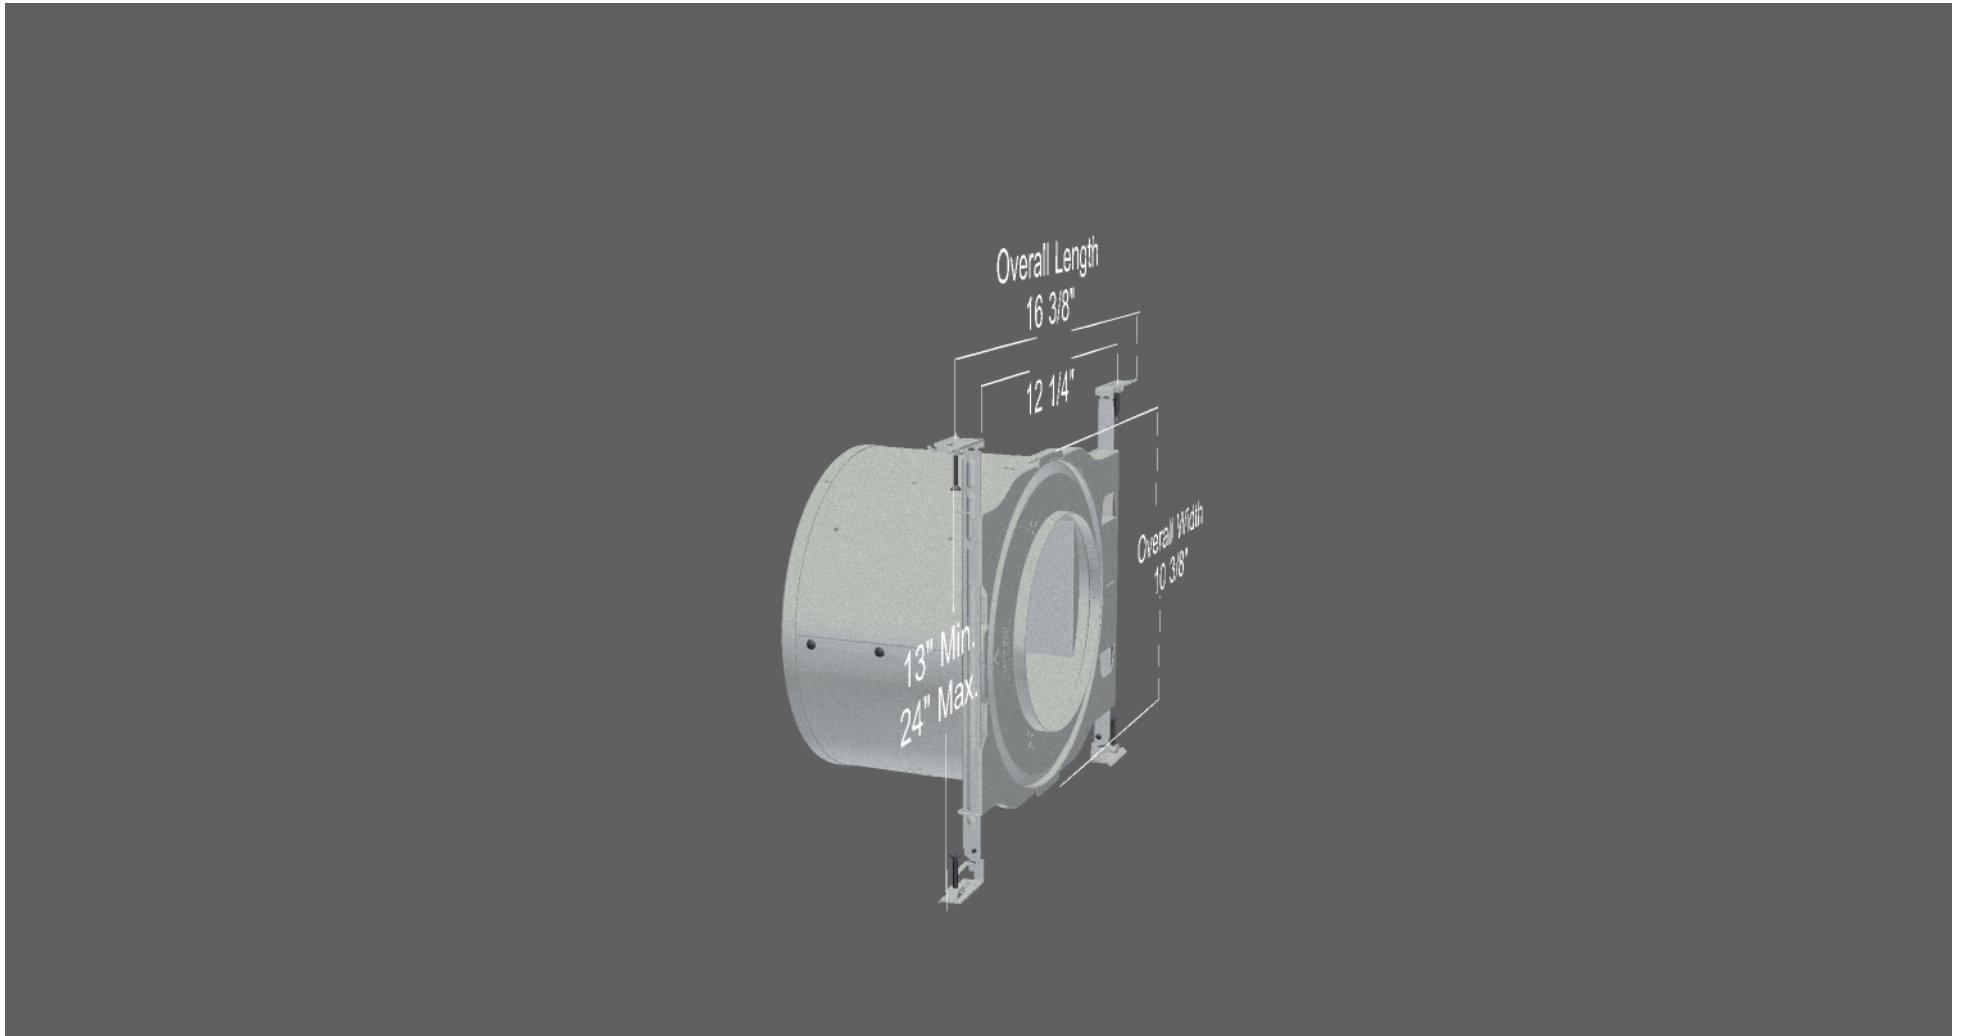

LIGHTOLIER® Lytecaster® Performance Recessed CFL Downlighting 1101FIC_3d

Page 1 of 1

6 3/4" Aperture, 1 Light, Compact Fluorescent, IC AirSeal®, Frame-In Kit

3 Dimensional Supplement For complete details please see specification sheet 1101FIC

Click on the image below to launch the Acrobat 3D toolbar. Once the toolbar appears make a selection and begin exploring the three-dimensional model.

Adobe Reader 7.0 or above is required to fully utilize Lightolier's 3D PDF file. You can download the latest free Adobe Reader at www.adobe.com.