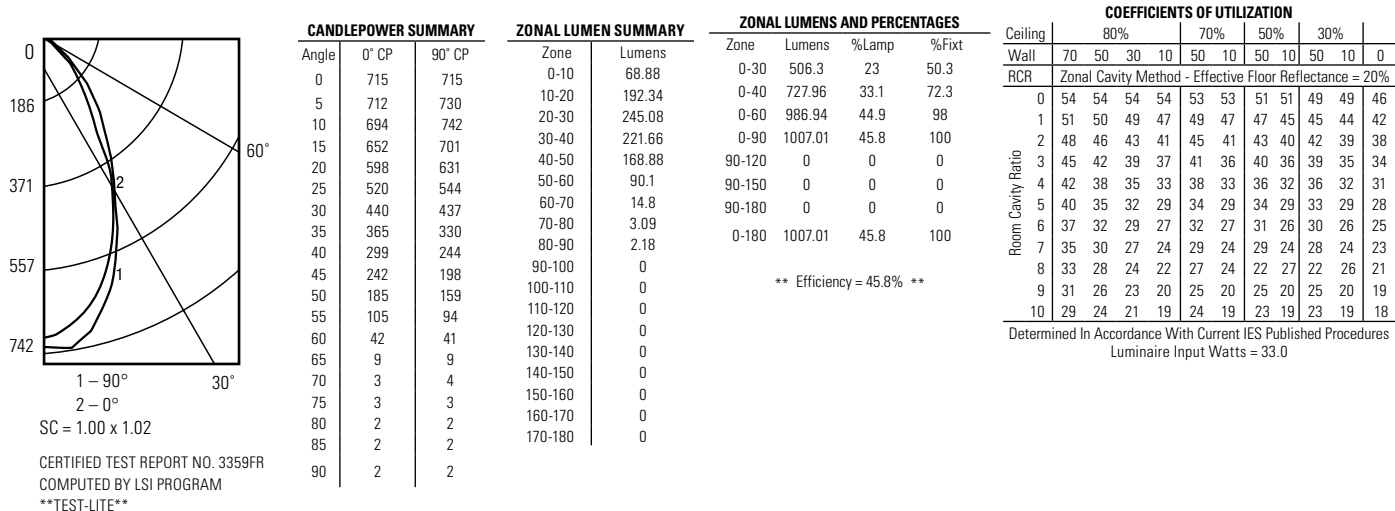

Lytecaster® Performance Recessed CFL Downlighting **1101HL**

32W TRIPLE TUBE LAMP, LUMEN RATING = 2200 LMS, ELECTRONIC BALLAST, CL FINISH TRIM WITH CLEAR LENS

32W TRIPLE TUBE LAMP, LUMEN RATING = 2200 LMS, ELECTRONIC BALLAST, CL FINISH TRIM WITH FRESNEL LENS