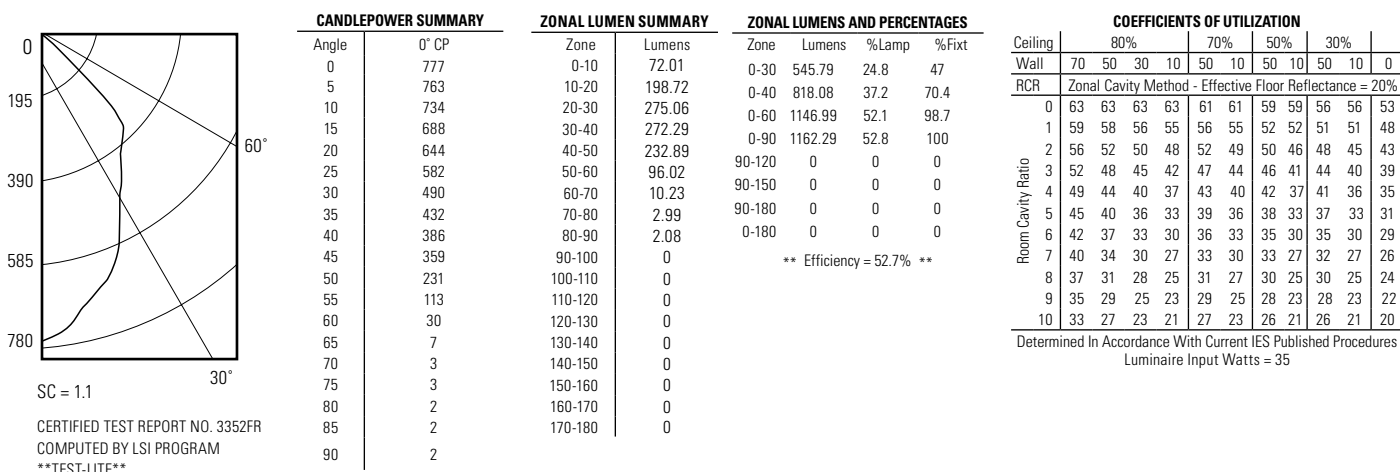

Lytecaster® Performance Recessed CFL Downlighting **1101HL**

32W TRIPLE TUBE LAMP, LUMEN RATING = 2200 LMS, ELECTRONIC BALLAST, CL FINISH TRIM WITH CLEAR LENS