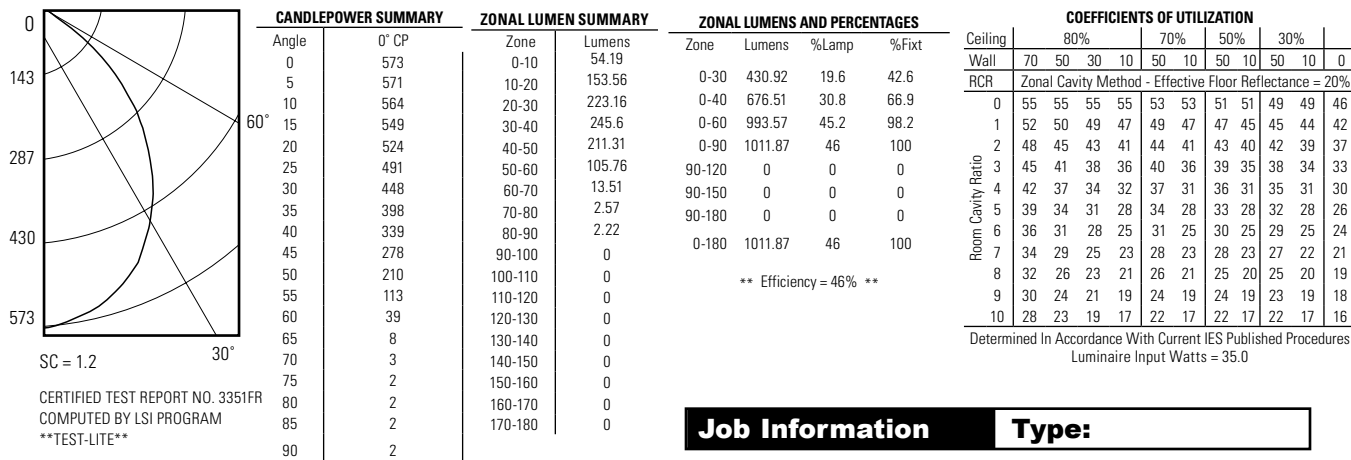

32W TRIPLE TUBE LAMP, LUMEN RATING = 2200 LMS, ELECTRONIC BALLAST, CL FINISH TRIM WITH OPAL LENS

Job Information **Type:**

Lightolier a Genlyte company www.lightolier.com
631 Airport Road, Fall River, MA 02720 • (508) 679-8131 • Fax (508) 674-4710
We reserve the right to change details of design, materials and finish.
© 2007 Genlyte Group LLC • C1007

LIGHTOLIER®