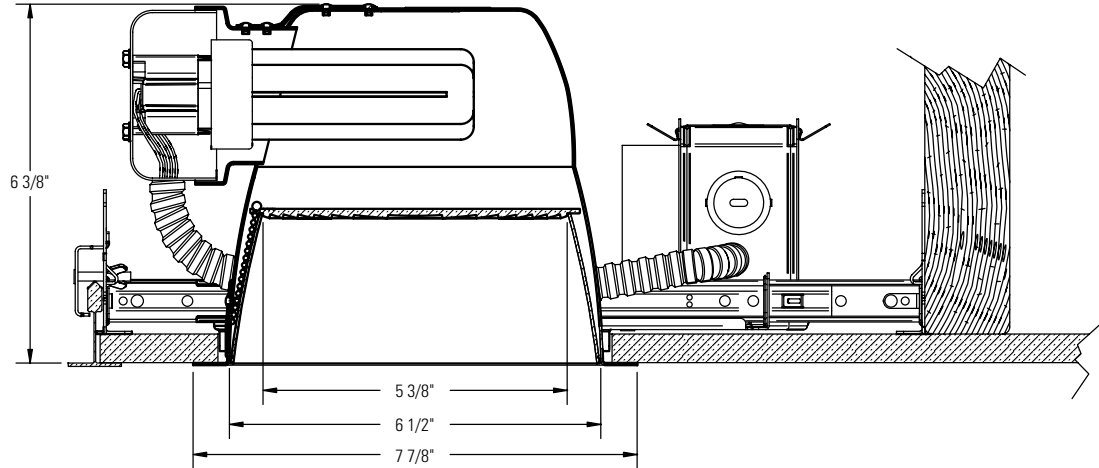

Lytecaster® Performance Recessed CFL Downlighting **1101HL**

Page 1 of 1

6 3/4" Aperture Horizontal Wet Location, Compact Fluorescent, Performance Series, Reflector Trim

Complete Fixture consists of Frame-In Kit and Reflector Trim. Select each separately.