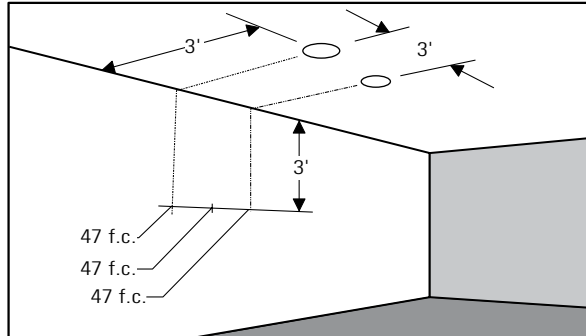

Lighting Data

Footcandles On Wall: Multiple Units

EXAMPLE: 42w with multiple clear reflector units located 3' from wall and spaced 3' on center, the illumination on the wall 3' down from ceiling will be 47 f.c. beneath units and 47 f.c. between units.

42w G.E. Triple Biax 3' From Wall-3' On Center 4' From Wall-4' On Center

	← 3' →			
Distance From Ceiling in Feet	1	22	20	22
	2	47	48	47
	3	47	47	47
	4	35	34	35
	5	28	28	28
	6	22	22	22
	7	17	17	17
	8	14	14	14
	9	11	11	11

	← 4' →			
Distance From Ceiling in Feet	1	7	6	7
	2	21	20	21
	3	29	30	29
	4	26	26	26
	5	21	20	21
	6	18	17	18
	7	15	15	15
	8	14	14	14
	9	10	10	10

32w G.E. Triple Biax 3' From Wall-3' On Center 4' From Wall-4' On Center

	← 3' →			
Distance From Ceiling in Feet	1	17	14	17
	2	35	36	35
	3	37	36	37
	4	28	28	28
	5	22	22	22
	6	18	18	18
	7	14	14	14
	8	11	11	11
	9	9	9	9

	← 4' →			
Distance From Ceiling in Feet	1	6	4	6
	2	16	14	16
	3	22	23	22
	4	21	20	21
	5	16	17	16
	6	14	13	14
	7	12	12	12
	8	10	10	10
	9	8	8	8

26w G.E. Triple Biax 2' From Wall-2' On Center 3' From Wall-3' On Center

	← 2' →			
Distance From Ceiling in Feet	1	49	44	49
	2	64	62	64
	3	43	43	43
	4	30	30	30
	5	21	22	21
	6	16	16	16
	7	11	11	11
	8	9	9	9
	9	7	7	7

	← 3' →			
Distance From Ceiling in Feet	1	13	11	13
	2	26	28	26
	3	29	28	29
	4	21	21	21
	5	17	17	17
	6	13	14	13
	7	11	11	11
	8	9	9	9
	9	7	7	7

26w Sylvania Quad Tube 2' From Wall-2' On Center 3' From Wall-3' On Center

	← 2' →			
Distance From Ceiling in Feet	1	39	36	39
	2	49	53	49
	3	36	34	36
	4	25	25	25
	5	18	19	18
	6	13	13	13
	7	9	9	9
	8	7	7	7
	9	5	5	5

	← 3' →			
Distance From Ceiling in Feet	1	10	9	10
	2	21	21	21
	3	22	23	22
	4	18	17	18
	5	14	14	14
	6	11	11	11
	7	9	9	9
	8	7	7	7
	9	6	6	6

Footcandle values are initial, rounded off and based on minimum of six units.

Job Information	Type:

Lightolier a Genlyte company www.lightolier.com
631 Airport Road, Fall River, MA 02720 • (508) 679-8131 • Fax (508) 674-4710
We reserve the right to change details of design, materials and finish.
© 2007 Genlyte Group LLC • C1007