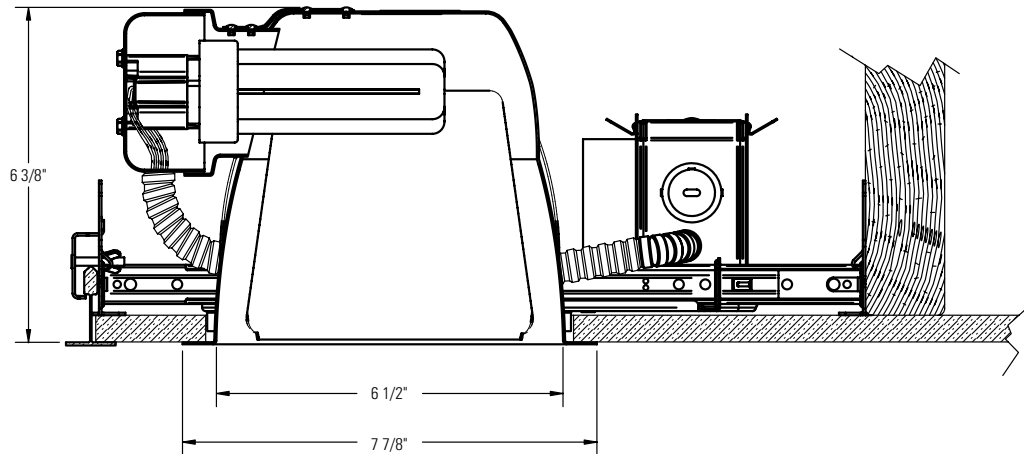

# Lytecaster® Performance Recessed CFL Downlighting **1101HSW**

Page 1 of 2

6 3/4" Aperture Horizontal Wall Wash, Compact Fluorescent, Performance Series, Reflector Trim

Complete Fixture consists of Frame-In Kit and Reflector Trim. Select each separately.