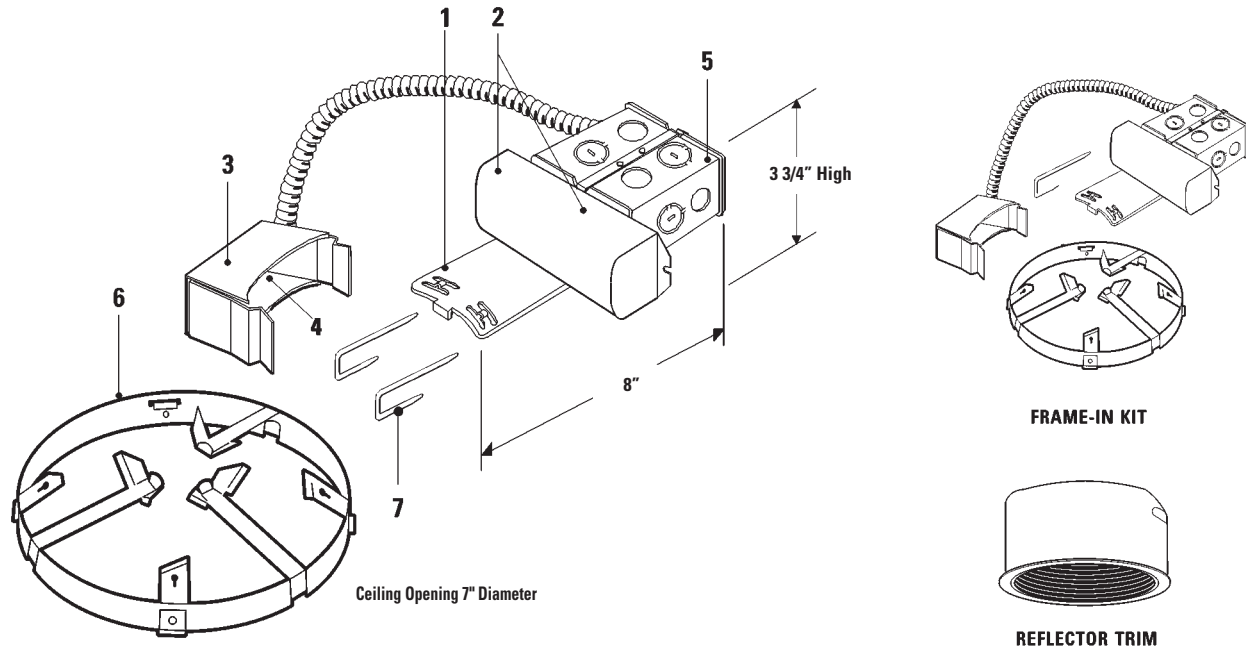

# Lytecaster® Recessed Downlighting **1102TH1R**

6 3/4 Aperture Low Profile 2 Light 13W Twin Tube Fluorescent Non-IC Remodeler Frame-in Kit

Complete Fixture consists of Reflector Trim & Frame-In Kit. Select each separately.

## Features

- Bracket:** #18 ga. galvanized steel. Anchor nails are provided to secure J-box bracket to ceiling. (3) retaining clips mount reflector trim to ceiling.
- Thermally Protected Ballast:** 2 light electromagnetic, encased and potted, class "P" normal power factor or high power factor. Insulation must be kept 3" away from fixture sides and wiring compartment and must not be placed above fixture as to entrap heat.
- Socket Housing:** #22 ga. galvanized steel; snap-in quick assembly for precise lamp location.
- Socket:** Two-pin, molded thermoplastic; prewired with #18 AWM leads to junction box.
- Junction Box:** #14 ga. 4" x 3 1/2" x 2" galvanized steel. Quick release "L" shaped cover for access to wiring. Integral cable clamps permit attachment of nonmetallic Romex® or armored cable without the need for separate connectors. Rated for min. 75° C supply wire. .
- Mounting Ring:** .048 (#18 ga.) galvanized steel. Accommodates existing ceilings up to 1 1/2" thick. Attaches securely to any type of ceiling material without tools using (3) mounting straps provided. Push-in/twist out clips hold reflector flush to ceiling. Included adhesive backed aperture template..
- Nail Clips:** Secures junction box to ceiling.