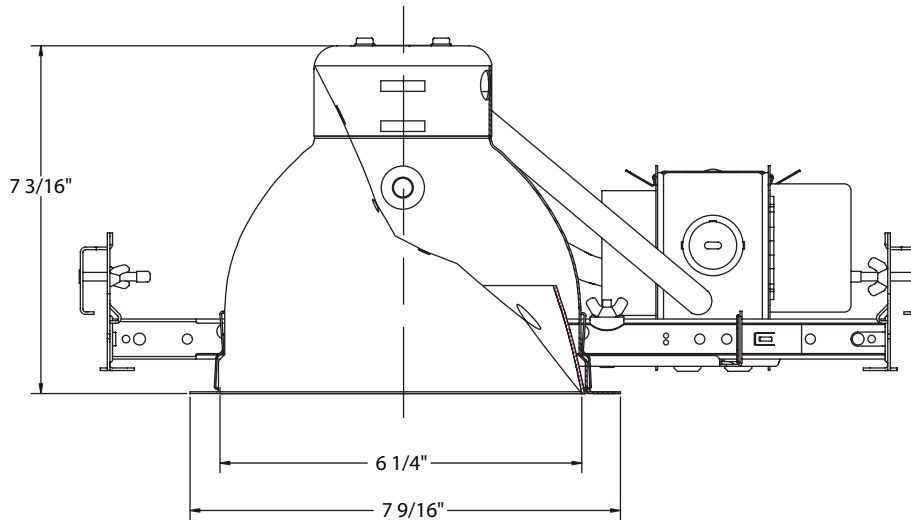

Lytecaster® Recessed CFL Downlighting **1113IE**

Page 1 of 1

6 3/4" Aperture, Cone Reflector, Integrated Emergency, Reflector Trim

Complete Fixture consists of Frame-In Kit and Reflector Trim. Select each separately.

Options & Accessories

Extra Wide Flange Trim Ring: 1954 - 8-5/8" O.D.

Labels

cULus Listed. Suitable for Damp Locations. I.B.E.W.

Job Information

Type:

Job Name:

Cat. No.: