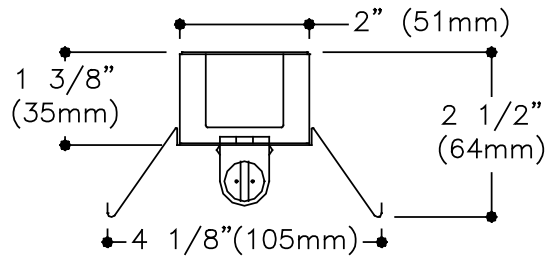

Symmetric Reflector **SV5R Series**

Features

- Only 1 3/8" deep.
- Installation on regular SV T5 strip, 1 or 2 lamps.
- Available in white or high reflectivity specular finish.
- Optional micro-perforated or slotted white reflector.

Dimensions

A: 9/16"(14mm) K.O.
 B: 7/8"(22mm) K.O.
 C: CARRIAGE SLOT

Job Information

Type:

Job Name:

Cat. No.:

Lamp(s):

Volts/Ballast:

Wire Guard: White wire guard to work with SV5 Symmetric reflector. Catalog number **SV5G1W3S** for 34" Symmetric Reflector; **SV5G1W4S** for 46" Symmetric Reflector.

Specifications

Materials: Die-formed heavy gauge cold rolled steel.
Reflector: White - phosphate undercoating, baked white acrylic matte high reflectance paint finish. **Specular** - Reflective plane made of high purity aluminium, total reflectivity of 95% without iridescence.