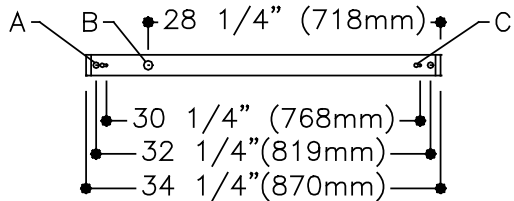

Symmetric Reflector **SV5R Series**

Features

- Only 1 3/8" deep.
- Installation on regular SV T5 strip, 1 or 2 lamps.
- Available in white or high reflectivity specular finish.
- Optional micro-perforated or slotted white reflector.

Dimensions

A: 9/16"(14mm) K.O.
 B: 7/8"(22mm) K.O.
 C: CARRIAGE SLOT

Job Information

Type:

Job Name:

Cat. No.:

Lamp(s):

Volts/Ballast:

Copyright 2002 Lightolier

Section 3A/Folio H120-22

Symmetric Reflector **SV5R Series**

Photometry

Model No. SV4S254UNVPG/SV5R1W4SSLD

Ordering Information

Explanation of Catalog Number. Example: SV5R1W4SSLD

Options & Accessories

Wire Guard: White wire guard to work with SV5 Symmetric reflector. Catalog number **SV5G1W3S** for 34" Symmetric Reflector; **SV5G1W4S** for 46" Symmetric Reflector.

Specifications

Materials: Die-formed heavy gauge cold rolled steel.
Reflector: White - phosphate undercoating, baked white acrylic matte high reflectance paint finish. **Specular** - Reflective plane made of high purity aluminium, total reflectivity of 95% without iridescence.