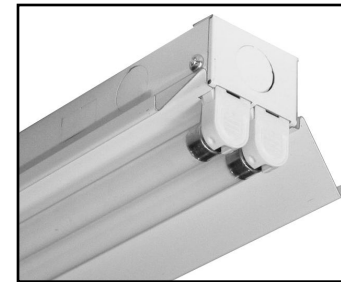

Symmetric Reflector **SV5R Series**

Features

- Only 1 3/8" deep.
- Installation on regular SV T5 strip, 1 or 2 lamps.
- Available in white or high reflectivity specular finish.
- Optional micro-perforated or slotted white reflector.

Dimensions

A: 9/16"(14mm) K.O.
 B: 7/8"(22mm) K.O.
 C: CARRIAGE SLOT

Job Information

Type:

Job Name:

Cat. No.:

Lamp(s):

Volts/Ballast:

Wire Guard: White wire guard to work with SV5 Symmetric reflector. Catalog number **SV5G1W3S** for 34" Symmetric Reflector; **SV5G1W4S** for 46" Symmetric Reflector.

Specifications

Materials: Die-formed heavy gauge cold rolled steel.
Reflector: White - phosphate undercoating, baked white acrylic matte high reflectance paint finish. **Specular** - Reflective plane made of high purity aluminium, total reflectivity of 95% without iridescence.