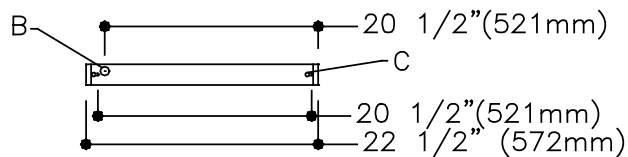

Symmetric Reflector **SV5R Series**

Features

- Only 1 3/8" deep.
- Installation on regular SV T5 strip, 1 or 2 lamps.
- Available in white or high reflectivity specular finish.
- Optional micro-perforated or slotted white reflector.

Dimensions

A: 9/16"(14mm) K.O.
 B: 7/8"(22mm) K.O.
 C: CARRIAGE SLOT

Job Information

Type:

Job Name:

Cat. No.:

Lamp(s):

Volts/Ballast:

Wire Guard: White wire guard to work with SV5 Symmetric reflector. Catalog number **SV5G1W3S** for 34" Symmetric Reflector; **SV5G1W4S** for 46" Symmetric Reflector.

Specifications

Materials: Die-formed heavy gauge cold rolled steel.
Reflector: White - phosphate undercoating, baked white acrylic matte high reflectance paint finish. **Specular** - Reflective plane made of high purity aluminium, total reflectivity of 95% without iridescence.