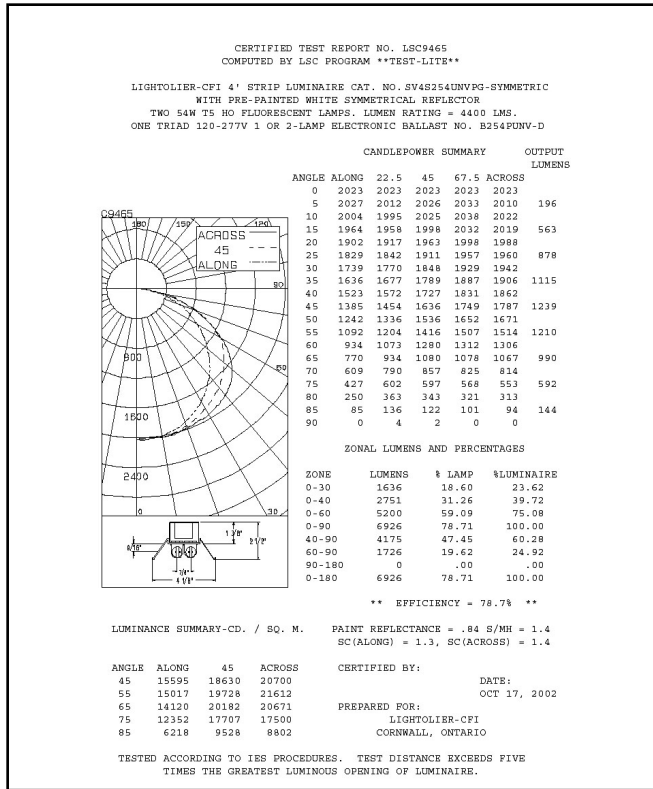

Symmetric Reflector **SV5R Series**

Photometry

Model No. SV4S254UNVPG/SV5R1W4SSLD