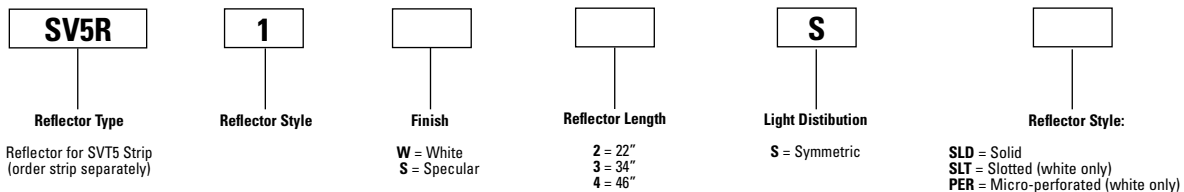

Ordering Information

Explanation of Catalog Number. Example: SV5R1W4SSLD