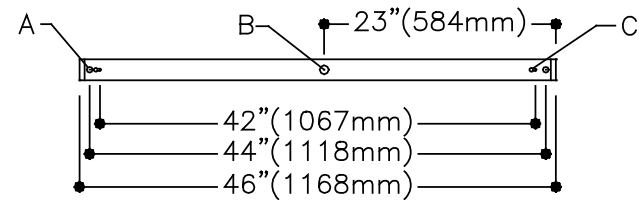

Symmetric Reflector **SV5R Series**

Features

- Only 1 3/8" deep.
- Installation on regular SV T5 strip, 1 or 2 lamps.
- Available in white or high reflectivity specular finish.
- Optional micro-perforated or slotted white reflector.

Dimensions

A: 9/16"(14mm) K.O.
 B: 7/8"(22mm) K.O.
 C: CARRIAGE SLOT

Job Information

Type:

Job Name:

Cat. No.:

Lamp(s):

Volts/Ballast:

Wire Guard: White wire guard to work with SV5 Symmetric reflector. Catalog number **SV5G1W3S** for 34" Symmetric Reflector; **SV5G1W4S** for 46" Symmetric Reflector.

Specifications

Materials: Die-formed heavy gauge cold rolled steel.
Reflector: White - phosphate undercoating, baked white acrylic matte high reflectance paint finish. **Specular** - Reflective plane made of high purity aluminium, total reflectivity of 95% without iridescence.