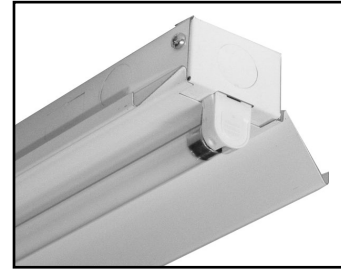

Symmetric Reflector **SV5R Series**

Features

- Only 1 3/8" deep.
- Installation on regular SV T5 strip, 1 or 2 lamps.
- Available in white or high reflectivity specular finish.
- Optional micro-perforated or slotted white reflector.

Dimensions

A: 9/16"(14mm) K.O.
 B: 7/8"(22mm) K.O.
 C: CARRIAGE SLOT

Job Information

Type:

Job Name:

Cat. No.:

Lamp(s):

Volts/Ballast:

Wire Guard: White wire guard to work with SV5 Symmetric reflector. Catalog number **SV5G1W3S** for 34" Symmetric Reflector; **SV5G1W4S** for 46" Symmetric Reflector.

Specifications

Materials: Die-formed heavy gauge cold rolled steel.
Reflector: White - phosphate undercoating, baked white acrylic matte high reflectance paint finish. **Specular** - Reflective plane made of high purity aluminium, total reflectivity of 95% without iridescence.