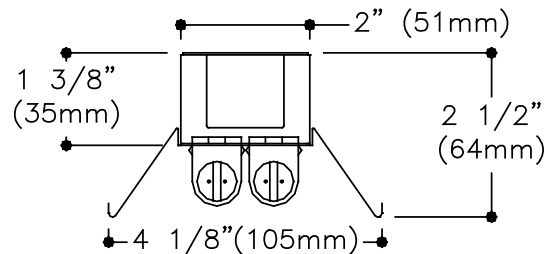

Symmetric Reflector **SV5R Series**

Features

- Only 1 3/8" deep.
- Installation on regular SV T5 strip, 1 or 2 lamps.
- Available in white or high reflectivity specular finish.
- Optional micro-perforated or slotted white reflector.

Dimensions

A: 9/16"(14mm) K.O.
 B: 7/8"(22mm) K.O.
 C: CARRIAGE SLOT

Job Information

Type:

Job Name:

Cat. No.:

Lamp(s):

Volts/Ballast:

Wire Guard: White wire guard to work with SV5 Symmetric reflector. Catalog number **SV5G1W3S** for 34" Symmetric Reflector; **SV5G1W4S** for 46" Symmetric Reflector.

Specifications

Materials: Die-formed heavy gauge cold rolled steel.
Reflector: White - phosphate undercoating, baked white acrylic matte high reflectance paint finish. **Specular** - Reflective plane made of high purity aluminium, total reflectivity of 95% without iridescence.