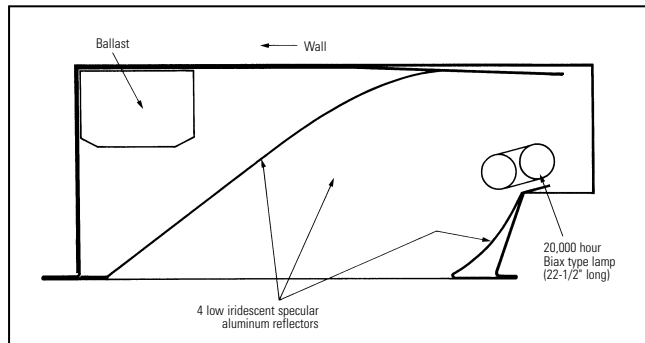

Features

Dimensions