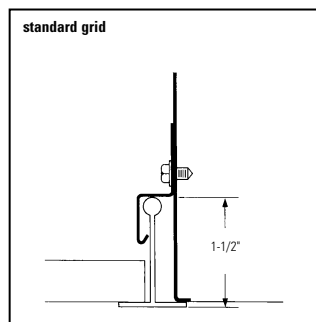

Mounting Methods

Job Information	Type:
Job Name:	
Cat. No.:	
Lamp(s):	
Volts/Ballast:	

Lightolier a Genlyte Company www.lightolier.com
Technical Information: (978) 657-7600 • Fax (978) 658-0595
631 Airport Road, Fall River, MA 02720 • (508) 679-8131 • Fax (508) 674-4710
We reserve the right to change details of design, materials and finish.
© 2005 a Genlyte company **Section 5/Folio K10-12 Rev. A**