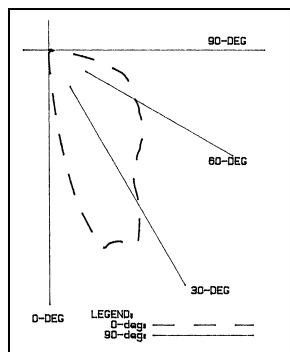

Wal-Lyter WLRN244120SB

High Performance, 4', Recessed Wallwasher/Accent Light Two Twin Tube T5 Lamps

Photometry

Model No. WLRN244120SB

LER = FP - 47.5 IW - 85 BF - 0.95
Comparative yearly lighting energy cost per 1000 lumens = \$5.05