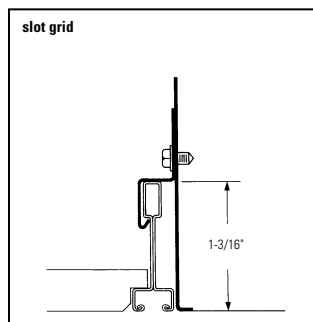

Mounting Methods

Job Information	Type:
Job Name:	
Cat. No.:	
Lamp(s):	
Volts/Ballast:	

Lightolier a Genlyte Company www.lightolier.com
Technical Information: (978) 657-7600 • Fax (978) 658-0595
631 Airport Road, Fall River, MA 02720 • (508) 679-8131 • Fax (508) 674-4710
We reserve the right to change details of design, materials and finish.
© 2005 a Genlyte company **Section 5/Folio K10-12 Rev. A**