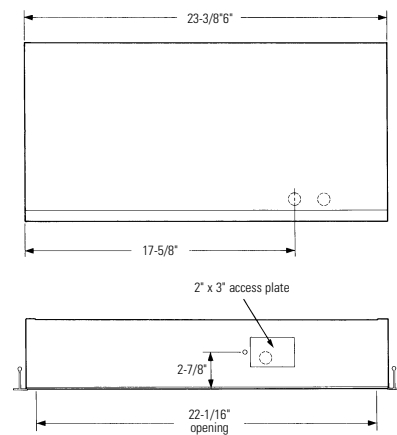

Features

- Low iridescent specular reflective system for precise controlled light output.
- Evenly lights vertical surfaces or displays.
- 87% energy savings vs. incandescent.
- 3,150 lumen Biax type lamp requires fewer fixtures to provide the same wall illumination as a 150 watt incandescent wallwasher.
- 20,000 hours lamp life requires less maintenance than incandescent.
- Fits all lay-in grid ceiling systems.
- One-piece body and adjustable integral hanger for easy, quick installation.
- UL-Listed access plate.
- Meets NYC Code requirements.

Features

Dimensions

Mounting Methods

Job Information	Type:
Job Name:	
Cat. No.:	
Lamp(s):	
Volts/Ballast:	

Lightolier a Genlyte Company www.lightolier.com
Technical Information: (978) 657-7600 • Fax (978) 658-0595
631 Airport Road, Fall River, MA 02720 • (508) 679-8131 • Fax (508) 674-4710
We reserve the right to change details of design, materials and finish.
© 2005 a Genlyte company **Section 5/Folio K10-12 Rev. A**