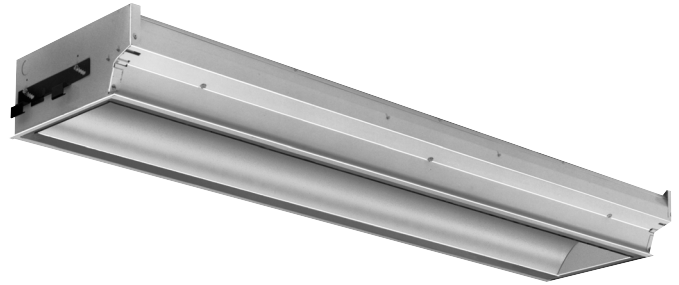

Features

- Low iridescent specular reflective system for precise controlled light output.
- Evenly lights vertical surfaces or displays.
- 87% energy savings vs. incandescent.
- 3,150 lumen Biax type lamp requires fewer fixtures to provide the same wall illumination as a 150 watt incandescent wallwasher.
- 20,000 hours lamp life requires less maintenance than incandescent.
- Fits all lay-in grid ceiling systems.
- One-piece body and adjustable integral hanger for easy, quick installation.
- UL-Listed access plate.
- Meets NYC Code requirements.

Wal-Lyter WLRN244120SB

High Performance, 4', Recessed Wallwasher/Accent Light Two Twin Tube T5 Lamps

Photometry

Model No. WLRN244120SB

LER = FP - 47.5 IW - 85 BF - 0.95
Comparative yearly lighting energy cost per 1000 lumens = \$5.05

Specifications

Materials: Chassis parts are die-formed 20 gauge cold rolled steel with integral adjustable hanger clamp. **Reflectors**—low iridescent specular aluminum are standard.

Finish: Chassis exterior—phosphate undercoating, baked white acrylic enamel. **Reflector**—low iridescent specular is standard.