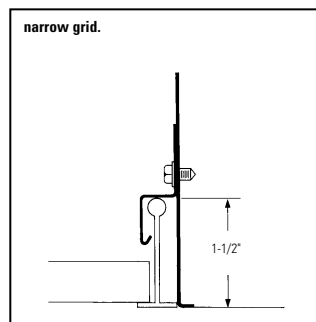

Mounting Methods

Job Information	Type:
Job Name:	
Cat. No.:	
Lamp(s):	
Volts/Ballast:	

Lightolier a Genlyte Company www.lightolier.com
Technical Information: (978) 657-7600 • Fax (978) 658-0595
631 Airport Road, Fall River, MA 02720 • (508) 679-8131 • Fax (508) 674-4710
We reserve the right to change details of design, materials and finish.
© 2005 a Genlyte company **Section 5/Folio K10-12 Rev. A**