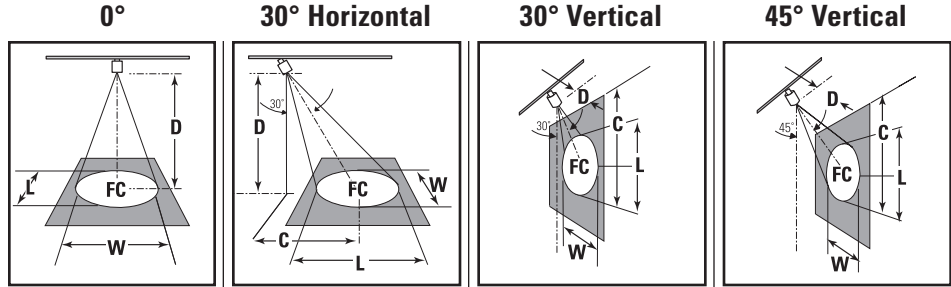

Aiming Angle:

L Beam length
W Beam Width
C Distance to center beam
D Distance
A Aiming Angle
FC Footcandles

L and **W** are the outer points where the candle power drops to 50% of the maximum. **FC** are the initial footcandles at the center of the beam.

Lamp data shown is typical. Consult lamp manufacturers for availability and performance.

CBCP = Center Beam Candle Power.

Lamp	Beam Spread (To 50% CBCP)	CBCP	Rated Life (Hrs.)	0°				30° Horizontal					30° Vertical					45° Vertical									
				D	FC	L	W	D	C	FC	L	W	D	C	FC	L	W	D	C	FC	L	W					
 24MHT45RS 39W T4.5 8114	 9°	29706	10000	14	152	2.2	2.2	12	6.9	134	2.5	2.2	4	6.9	232	2.6	1.3	6	6.0	292	1.9	1.3					
				16	116	2.5	2.5	14	8.1	98	2.9	2.5	5	8.7	149	3.2	1.6	7	7.0	214	2.2	1.6	8	8.0	164	2.5	1.8
				18	92	2.8	2.8	16	9.2	75	3.4	2.9	6	10.4	103	3.8	1.9	8	8.0	164	2.5	1.8	9	9.0	130	2.9	2.0
				20	74	3.1	3.1	18	10.4	60	3.8	3.3	7	12.1	76	4.5	2.2	9	9.0	130	2.9	2.0					
 24MHT45RS 70W T4.5 8115	 9°	56441	10000	16	220	2.5	2.5	14	8.1	187	2.9	2.5	6	10.4	196	3.8	1.9	8	8.0	312	2.5	1.8					
				18	174	2.8	2.8	16	9.2	143	3.4	2.9	7	12.1	144	4.5	2.2	10	10.0	200	3.2	2.2	12	12.0	139	3.8	2.7
				20	141	3.1	3.1	18	10.4	113	3.8	3.3	8	13.9	110	5.1	2.5	12	12.0	139	3.8	2.7	14	14.0	102	4.4	3.1
				22	117	3.5	3.5	20	11.5	92	4.2	3.6	9	15.6	87	5.8	2.8										