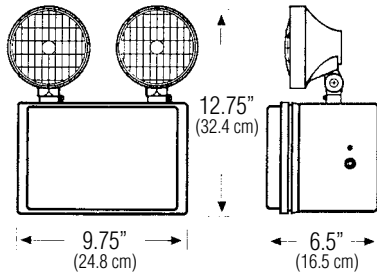

The WE4X series is a wet location, corrosive environment resistant emergency unit.

Complete Fixture consists of base unit with lamps.

How to Specify:

WE4X

SERIES

WE4X = 6V, 15W Wet
Location Unit

Features

- 1. Illumination:** Illumination is accomplished with two adjustable lamp heads with 6 VDC, 7.2W Par 36 style lamps.
- 2. Housing:** Constructed of fiberglass, corrosion-resistant, grey housing.
- 3. Electronics:** 120/277 VAC dual voltage input with solid-state circuitry. Charging system is complete with low voltage disconnect, AC lockout, brownout protection, AC indicator lamp and test switch.
- 4. Battery:** Maintenance free, sealed lead calcium battery has an estimated service life of 5 years, and an operating temperature range of 65°F (19°C) to 85°F (30°C).
- 5. Warranty:** Electronics: 3 years; Battery: 1 year full, 4 years pro-rata