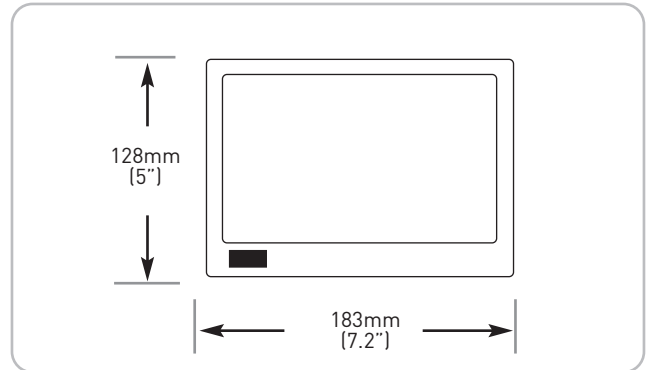

** Not for use in direct exposure to water, rain or snow

Quad Surveillance System

with 4 CCD Indoor/Outdoor Night Vision cameras*

SPECIFICATIONS

MONITOR:

LCD	7"
Resolution	480 x 234
Monitor display	Response time: Ton: 10ms Toff: 20mS
Video inputs	1Vp-p, 75 ohm
Audio inputs	1Vp-p, 600 ohm
Audio	1-way Audio
Supply voltage	12VDC, 1A, 50/60Hz
Power consumption	Approx. 800mA (IR/ON)
Operating Temp. Range	14°~122° F / -10° ~ °+50°C
Unit Weight	0.605 kg
Unit Dimensions	183mm X 54mm X 128mm (L X W X H)

CAMERA:

Image Sensor	1/3" Color CMOS
Video Format	NTSC / PAL
Effective Pixels	510°—492[NTSC] 628°—582[PAL]
Resolution	330 TV Lines
Scan System	NTSC: 525 Lines 2:1 interlace / PAL: 625 Lines 2:1 interlace
Sync System	Internal
S/N Ratio	More than 48dB
Iris	AES
AES Shutter Speed	NTSC: 1/60 ~ 1/100,000 Sec. / PAL: 1/50 ~ 1/100,000 Sec.
Minimum Illumination	3 LUX without IR LED, 0 LUX with IR LED
Video Output	Composite 1Vp-p @ 75 ohm
Lens/ Lens Mount	4.5mm Fixed
FOV (Diagonal)	NTSC:H: 52° V:40° PAL:H: 67° V:48°
Termination	4 Pin DIN
IR LED/ Night Vision Range	11PCS IR LED 850nm / 1PCS CDS / 4m / 13 Ft
Power Requirement	7.5 V DC +/- 10% (powered by the monitor)
Power Consumption	200 mA (IR/ON)
Operating Temp. Range	14°~122° F / -10° ~ °+50°C
Environmental Rating	IP 44
Built-in condenser microphone	One Way audio from camera to monitor

DIMENSIONS

MONITOR:

CAMERA:

PRODUCT INFORMATION

Model #:	SHS-2S7LD Series
Description:	LCD Video Surveillance System
UPC:	SHS-2S7LD 7 78597 00027 6 SHS-2S7LDP 7 78597 00127 3
Package Dimensions:	292mm w x 305mm h x 241mm d 11.5" w x 12" h x 9.5" d
Package Weight:	4.53 kg / 10 lbs