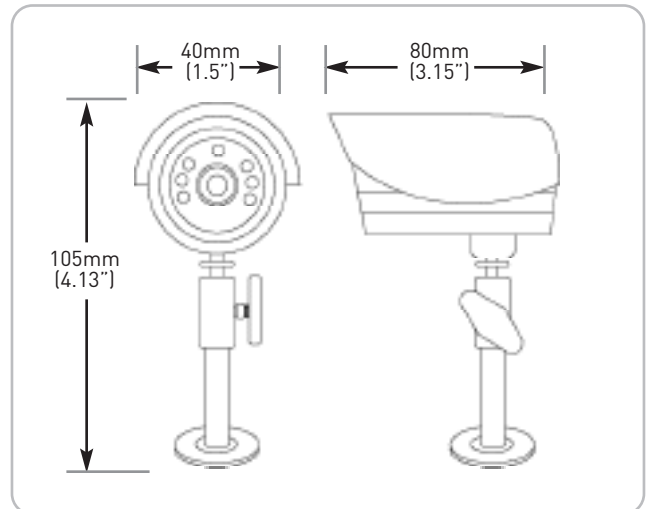

CAMERA:

Image Sensor	1/3" Color CMOS
Video Format	NTSC / PAL
Effective Pixels	510°—492[NTSC] 628°—582[PAL]
Resolution	330 TV Lines
Scan System	NTSC: 525 Lines 2:1 interlace / PAL: 625 Lines 2:1 interlace
Sync System	Internal
S/N Ratio	More than 48dB
Iris	AES
AES Shutter Speed	NTSC: 1/60 ~ 1/100,000 Sec. / PAL: 1/50 ~ 1/100,000 Sec.
Minimum Illumination	3 LUX without IR LED, 0 LUX with IR LED
Video Output	Composite 1Vp-p @ 75 ohm
Lens/ Lens Mount	4.5mm Fixed
FOV (Diagonal)	NTSC:H: 52° V:40° PAL:H: 67° V:48°
Termination	4 Pin DIN
IR LED/ Night Vision Range	11PCS IR LED 850nm / 1PCS CDS / 4m / 13 Ft
Power Requirement	7.5 V DC +/- 10% (powered by the monitor)
Power Consumption	200 mA (IR/ON)
Operating Temp. Range	14°~122° F / -10° ~ °+50°C
Environmental Rating	IP 44
Built-in condenser microphone	One Way audio from camera to monitor

DIMENSIONS

MONITOR:

CAMERA:

PRODUCT INFORMATION

Model #:	SHS-2S7LD Series
Description:	LCD Video Surveillance System
UPC:	SHS-2S7LD 7 78597 00027 6 SHS-2S7LDP 7 78597 00127 3
Package Dimensions:	292mm w x 305mm h x 241mm d 11.5" w x 12" h x 9.5" d
Package Weight:	4.53 kg / 10 lbs