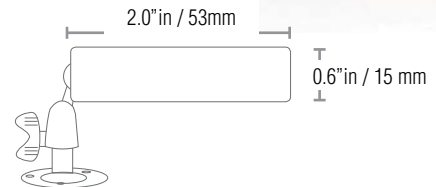

## FEATURES

- Small enough to be used for certain covert applications
- Advanced micro image sensor for superior image quality
- Excellent low light sensitivity (Min 0.5 Lux)
- 420 Lines of Resolution
- Weatherproof Housing Ideal for Indoor and Outdoor Applications (IP66)

## SPECIFICATIONS

<b>Image Sensor:</b>	1/4" Advanced Micro Image Sensor
<b>Video Format</b>	NTSC
<b>Effective Pixels:</b>	H: 656, V: 492
<b>Resolution:</b>	420 TV Lines
<b>Scan System:</b>	2:1 Interlace
<b>Sync System:</b>	Internal
<b>S/N Ratio:</b>	48dB
<b>Iris:</b>	AES
<b>AES Shutter Speed:</b>	1/60 ~ 1/50,000 Sec
<b>Mini Illumination:</b>	0.5 Lux
<b>Video Output:</b>	Composite 1.0Vpp @ 75 ohm
<b>Lens/ Lens Mount:</b>	3.6mm F 2.0/ Fixed
<b>FOV (Diagonal):</b>	42 degrees
<b>IR LED/ Night Vision Range:</b>	N/A
<b>Power Requirement:</b>	12V DC
<b>Power Consumption:</b>	50mA (Typical) @ 12Vdc
<b>Operating Temp Range:</b>	-10° ~ 50° C / 14° - 122° F
<b>Dimension:</b>	DIA: 10mm, Length: 53mm (Excl. Stand)
<b>Unit Weight:</b>	121 gr (Incl. Stand)
<b>Environmental Rating:</b>	IP 66

## DIMENSIONS

## PACKAGE INFORMATION

<b>UPC:</b>	SG4934W: 7-78597-04934-3 SG4934WF: 7-78597-24934-7
<b>Weight:</b>	1.0kgs / 2.2 lbs
<b>Dimensions:</b>	(W x H x D) 8.9" x 10.6" x 3.1" 227mm x 270mm x 79mm
<b>Cube:</b>	0.005 cbm
<b>Contents:</b>	Camera, Mounting Bracket, 12V DC Power Supply, RCA/BNC Connector, 60 Ft. Extension Cable, Quick Start Guide, Warranty Card